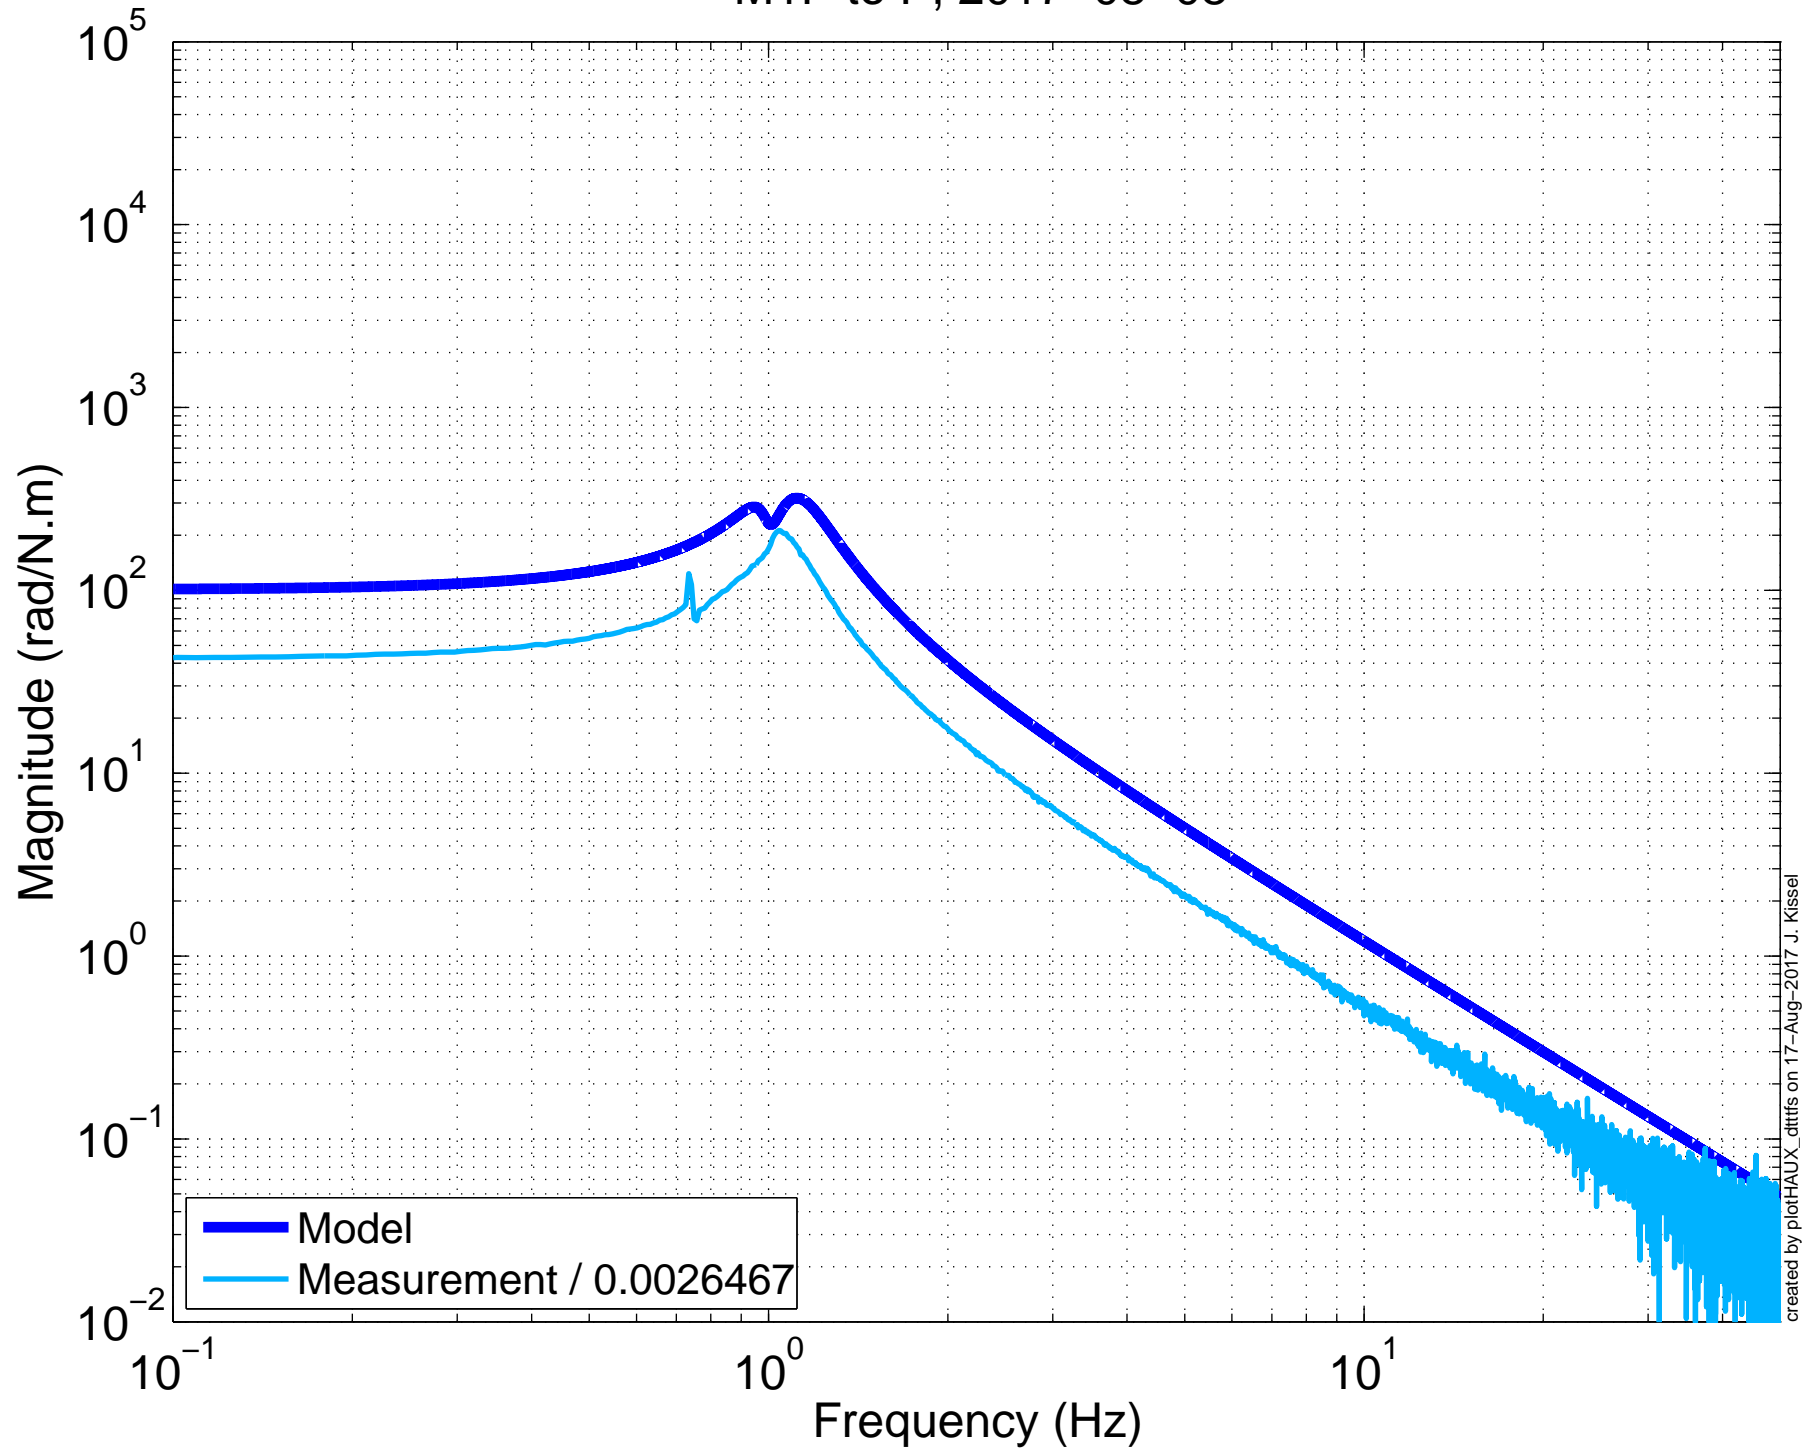

H1SUSIM3 BUILD
M1L to L, 2017-08-08

created by plotHAUX_dtrifs on 17-Aug-2017 J. Kissel

H1SUSIM3 BUILD

M1P to P, 2017-08-08

H1SUSIM3 BUILD

M1Y to Y, 2017-08-08

H1SUSIM3 BUILD

M1 TOP P to L