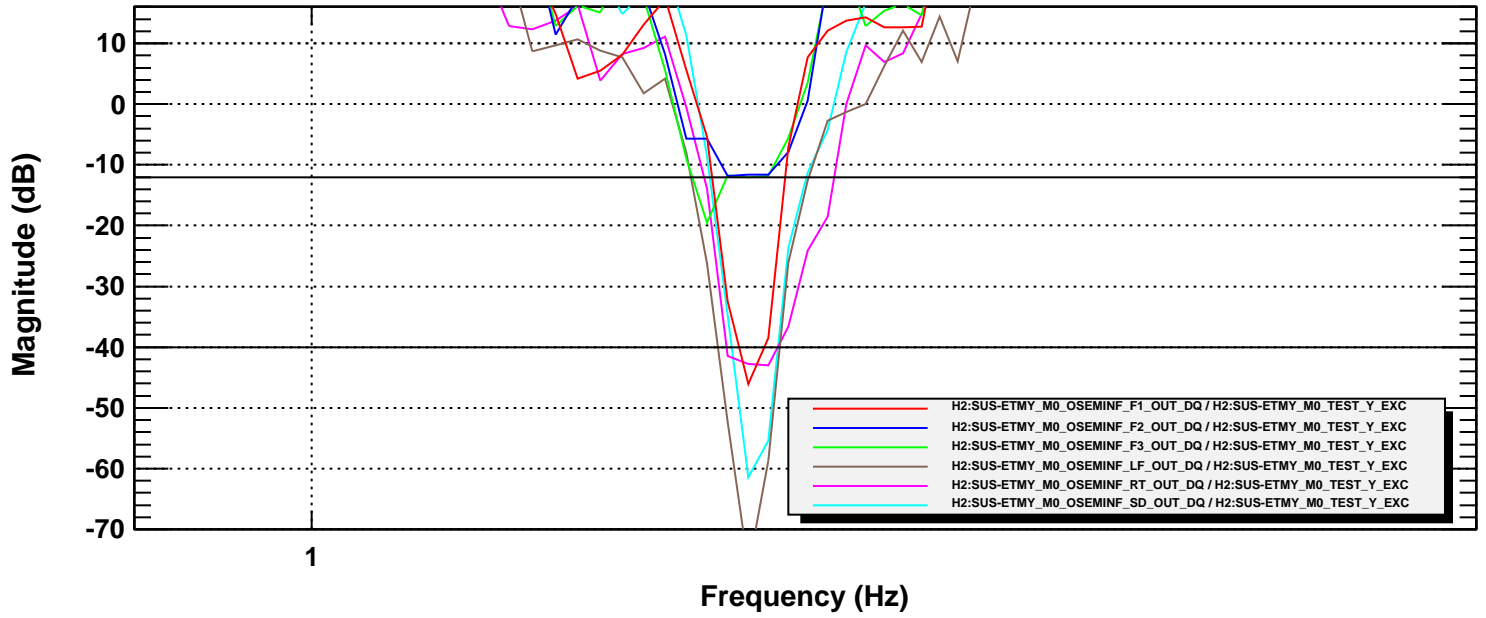

Transfer function

T0=21/05/2012 20:03:01

Avg=10

BW=0.0234374

Coherence

T0=21/05/2012 20:03:01

Avg=10

BW=0.0234374

Transfer function

T0=21/05/2012 20:21:58

Avg=10

BW=0.0234374

Coherence

T0=21/05/2012 20:21:58

Avg=10

BW=0.0234374