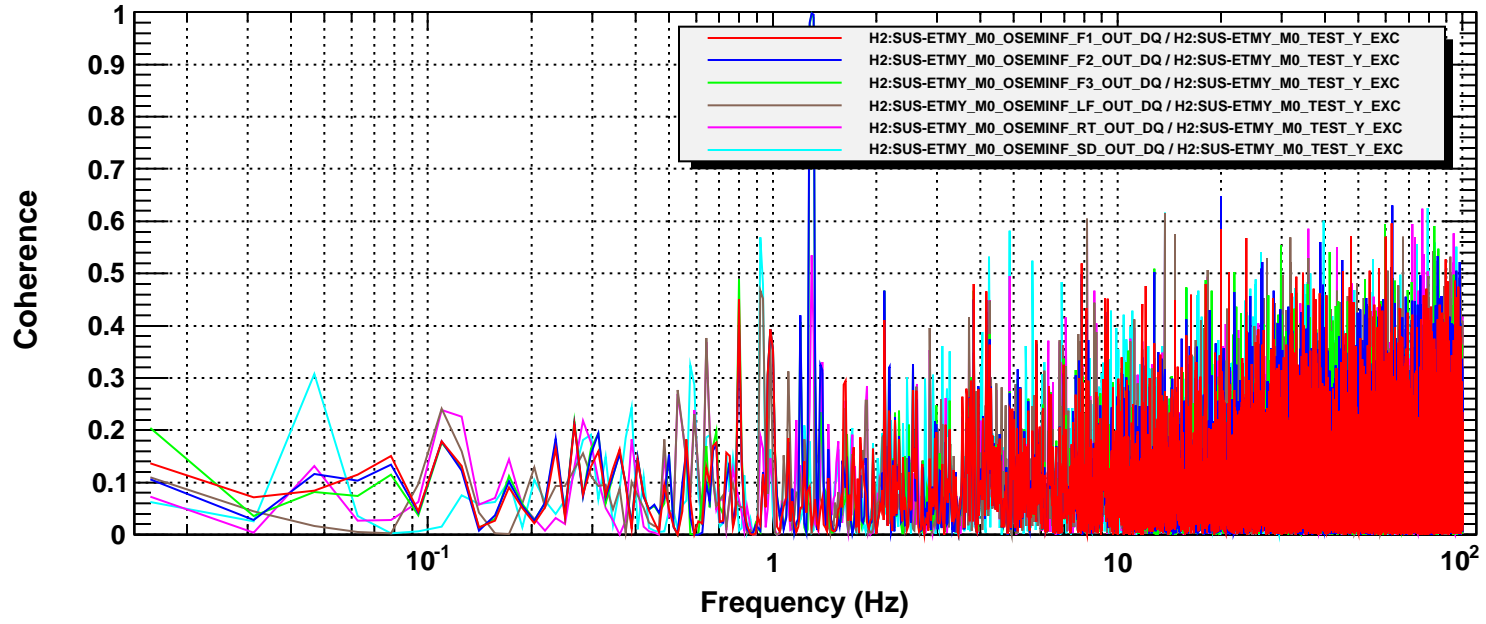

Transfer function

T0=21/05/2012 20:03:01

Avg=10

BW=0.0234374

Coherence

T0=21/05/2012 20:03:01

Avg=10

BW=0.0234374

Transfer function

T0=21/05/2012 20:21:58

Avg=10

BW=0.0234374

Coherence

T0=21/05/2012 20:21:58

Avg=10

BW=0.0234374