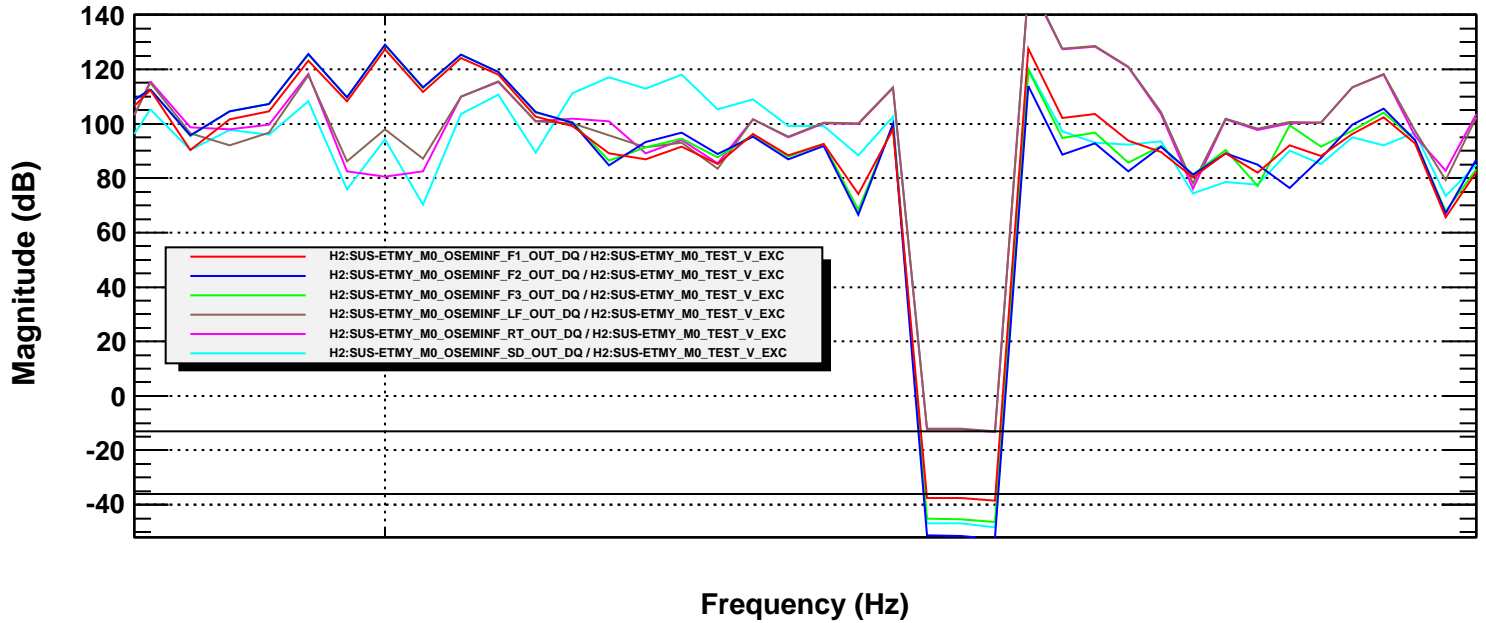

Transfer function

T0=21/05/2012 20:03:01

Avg=10

BW=0.0234374

Coherence

T0=21/05/2012 20:03:01

Avg=10

BW=0.0234374

Transfer function

T0=21/05/2012 20:21:58

Avg=10

BW=0.0234374

Coherence

T0=21/05/2012 20:21:58

Avg=10

BW=0.0234374