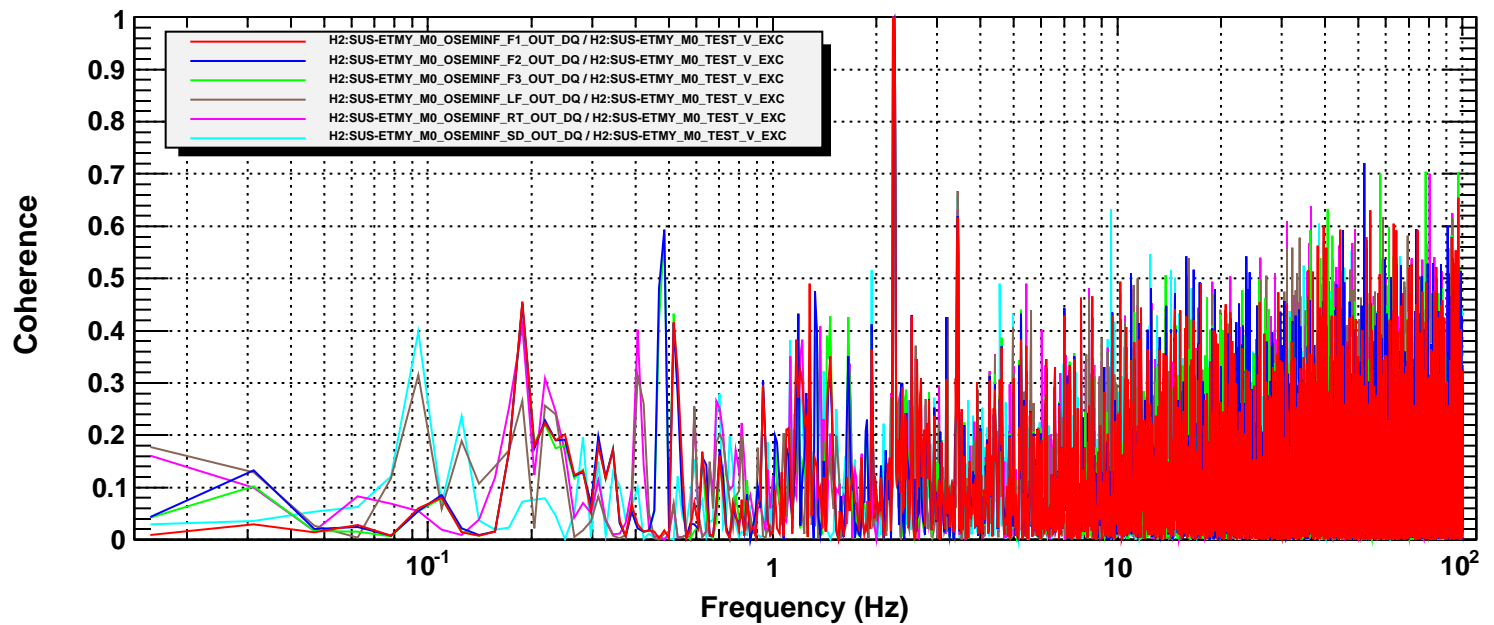

Transfer function

T0=21/05/2012 20:03:01

Avg=10

BW=0.0234374

Coherence

T0=21/05/2012 20:03:01

Avg=10

BW=0.0234374

Transfer function

T0=21/05/2012 20:21:58

Avg=10

BW=0.0234374

Coherence

T0=21/05/2012 20:21:58

Avg=10

BW=0.0234374