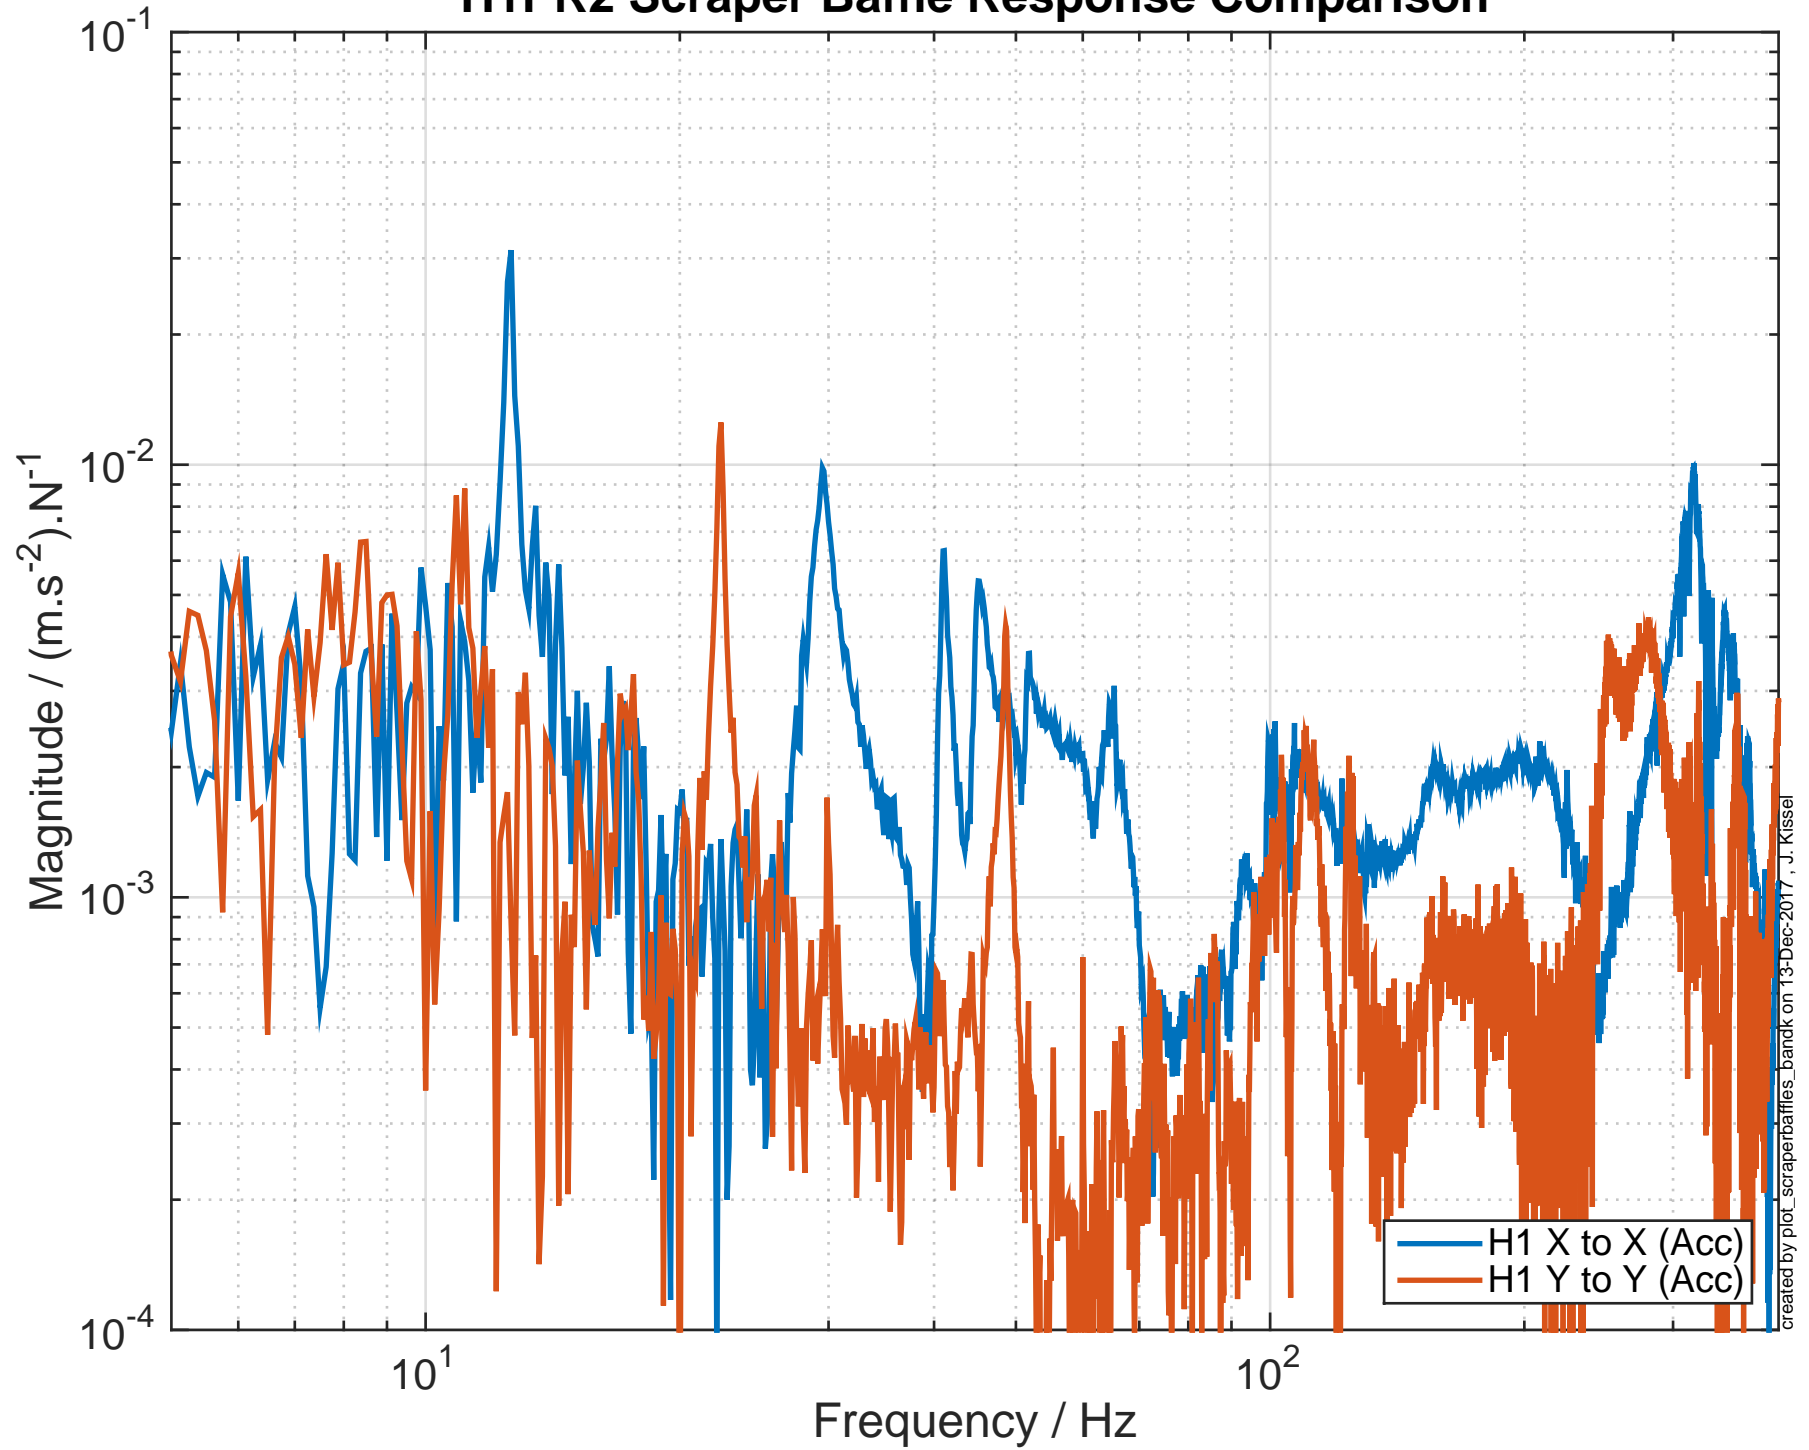

H1MC2 Scraper Baffle Response Comparison

created by plot_scraperbaffles_bandk on 13-Dec-2017, J. Kissel

H1PR2 Scraper Baffle Response Comparison

created by plot_scraperbaffles_bandk on 13-Dec-2017, J. Kissel

H1SR2 Scraper Baffle Response Comparison

created by plot_scraperbaffles_bandk on 13-Dec-2017, J. Kissel

Z Scraper Baffle Response Comparison Transverse

Z Scraper Baffle Response Comparison Longitudinal

MC2 Scraper Baffle Response Comparison