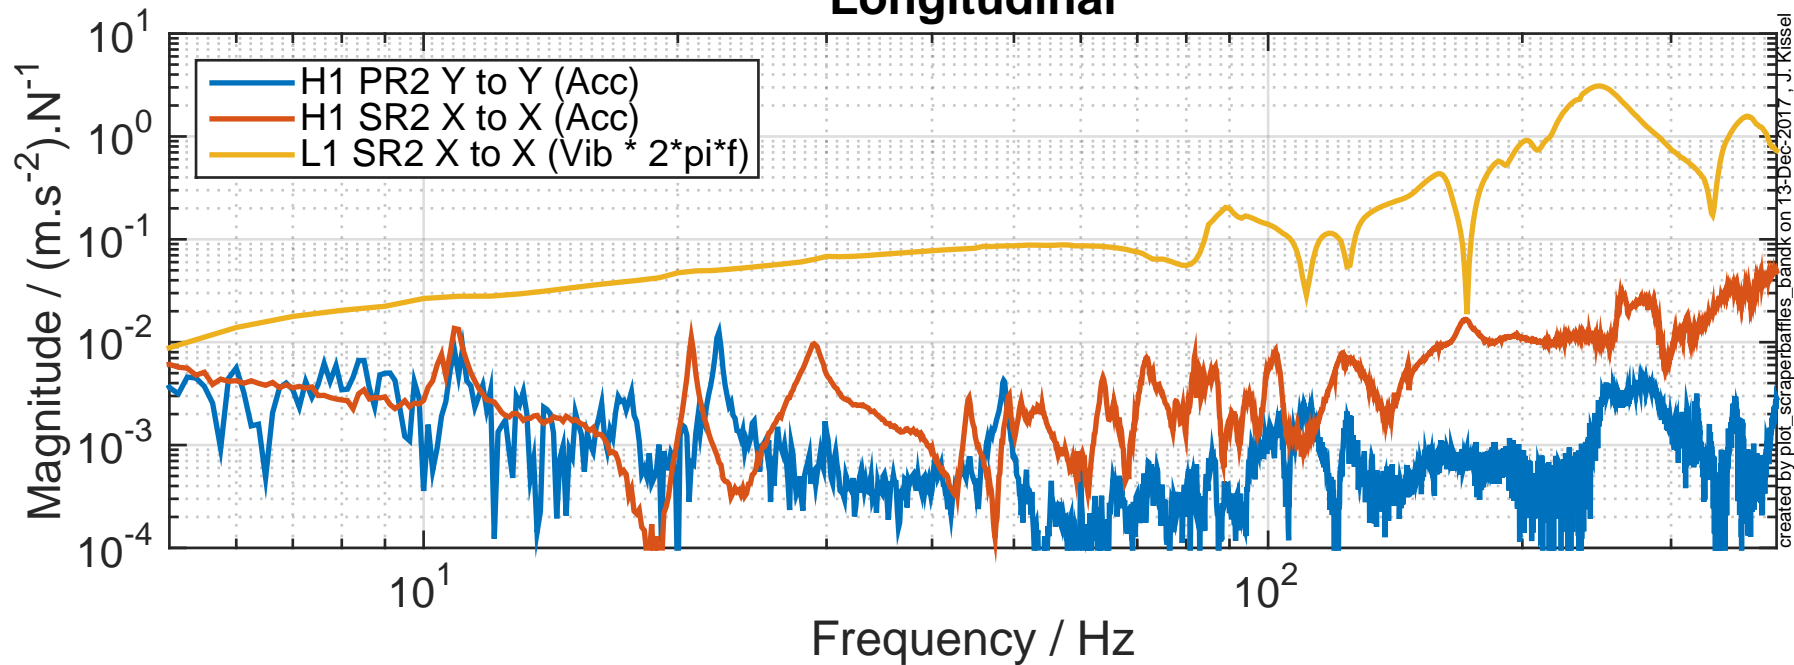

H1SR2 Scraper Baffle Response Comparison

created by plot_scraperbaffles_bandk on 13-Dec-2017, J. Kissel

Z Scraper Baffle Response Comparison Transverse

Z Scraper Baffle Response Comparison Longitudinal

MC2 Scraper Baffle Response Comparison