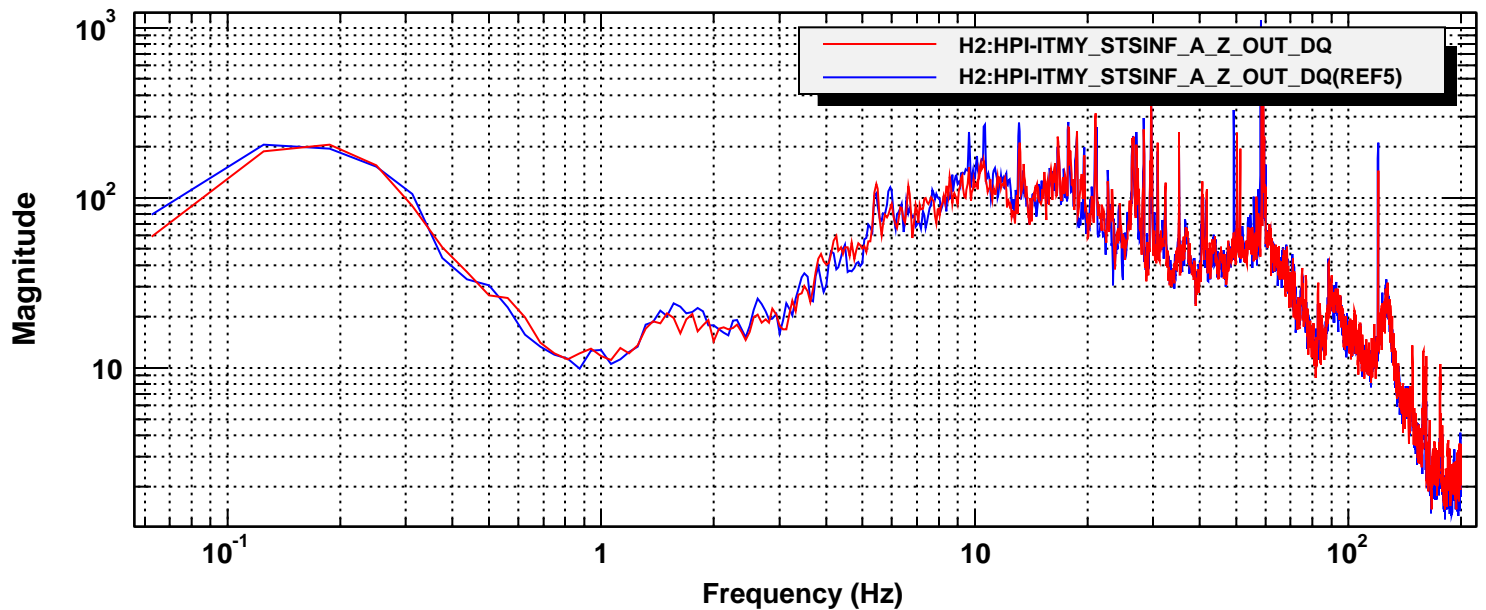

Power spectrum

*T0=24/08/2012 18:27:39

*Avg=20

BW=0.0937498

Power spectrum

*T0=24/08/2012 18:27:39

*Avg=20

BW=0.0937498