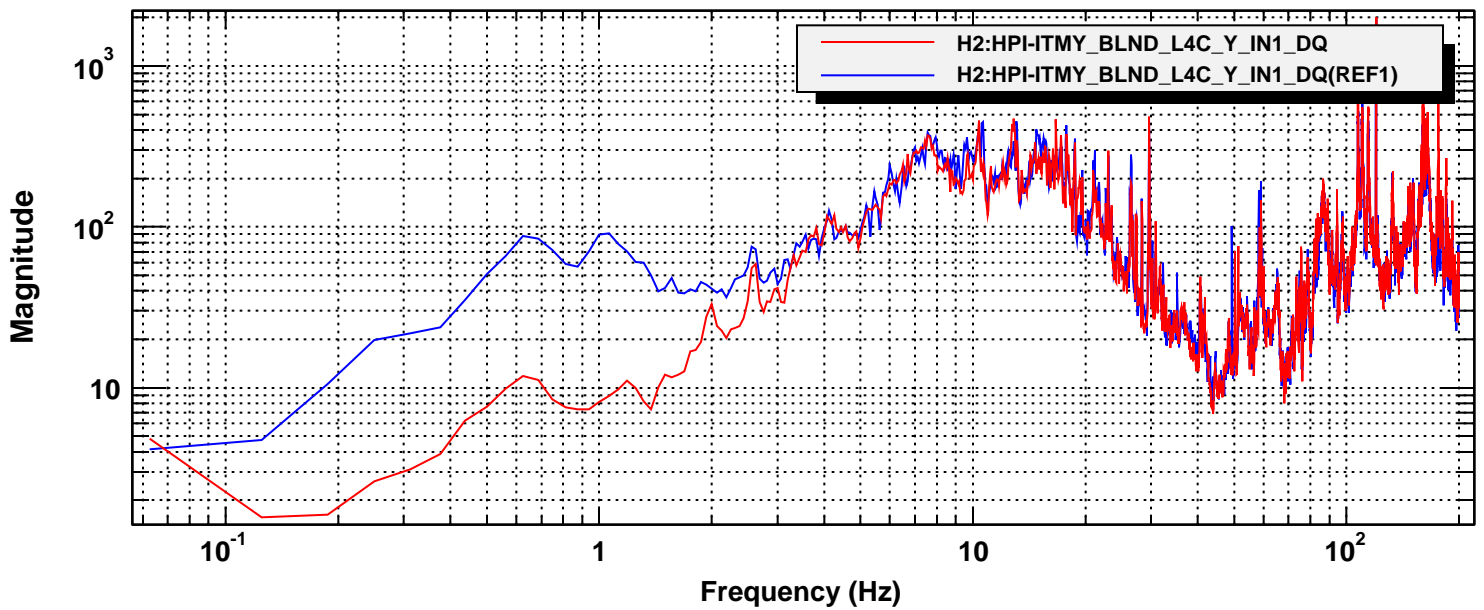

Power spectrum

*T0=24/08/2012 18:27:39

*Avg=20

BW=0.0937498

Power spectrum

*T0=24/08/2012 18:27:39

*Avg=20

BW=0.0937498