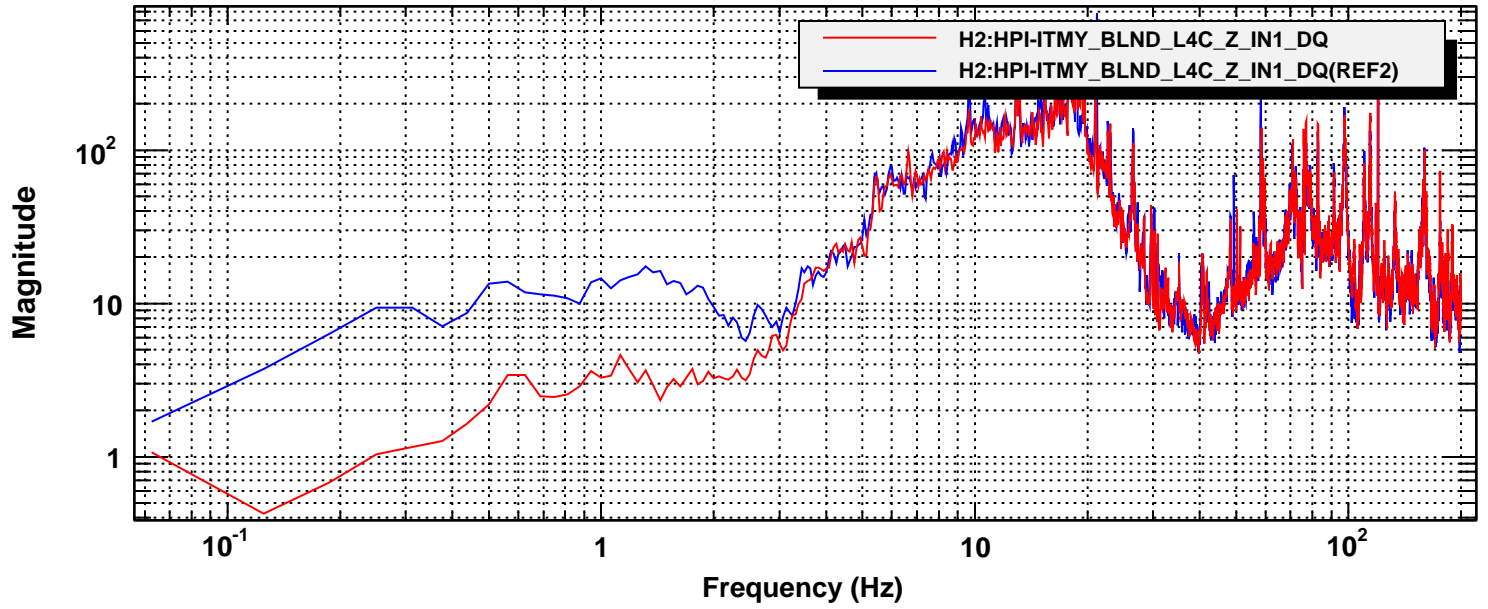

Power spectrum

*T0=24/08/2012 18:27:39

*Avg=20

BW=0.0937498

Power spectrum

*T0=24/08/2012 18:27:39

*Avg=20

BW=0.0937498