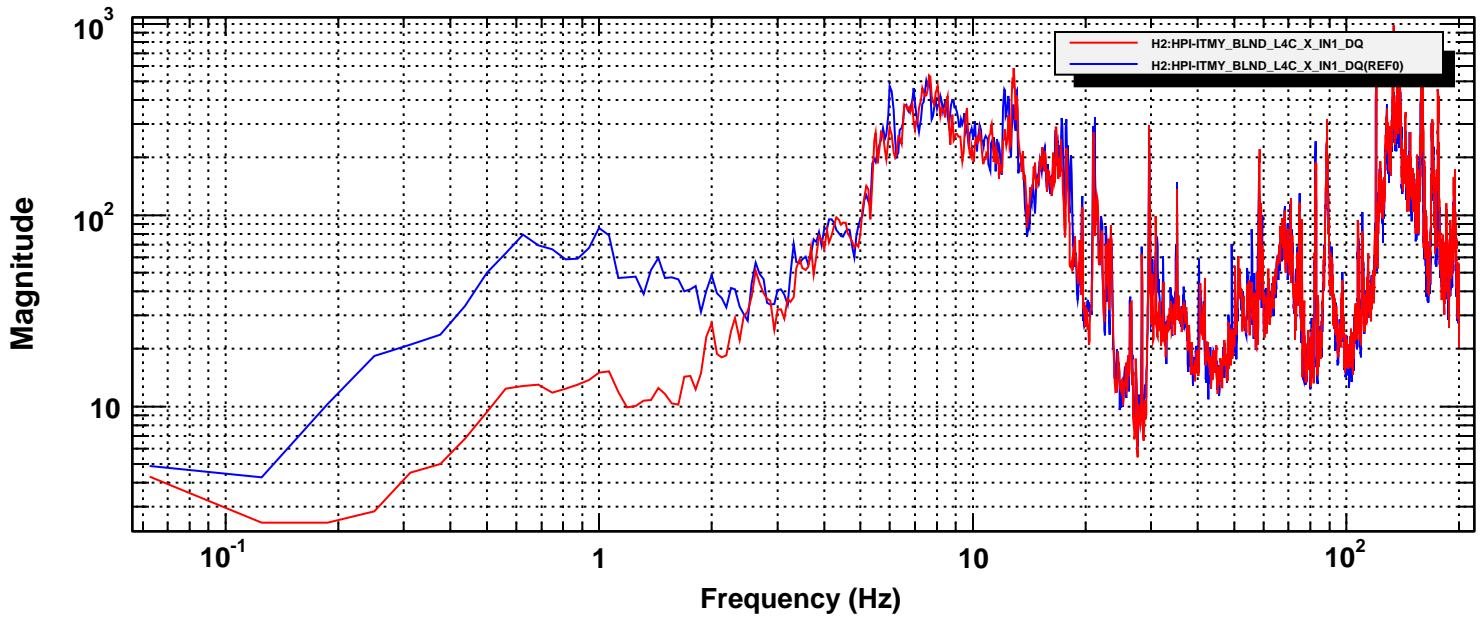

Power spectrum

*T0=24/08/2012 18:27:39

*Avg=20

BW=0.0937498

Power spectrum

*T0=24/08/2012 18:27:39

*Avg=20

BW=0.0937498