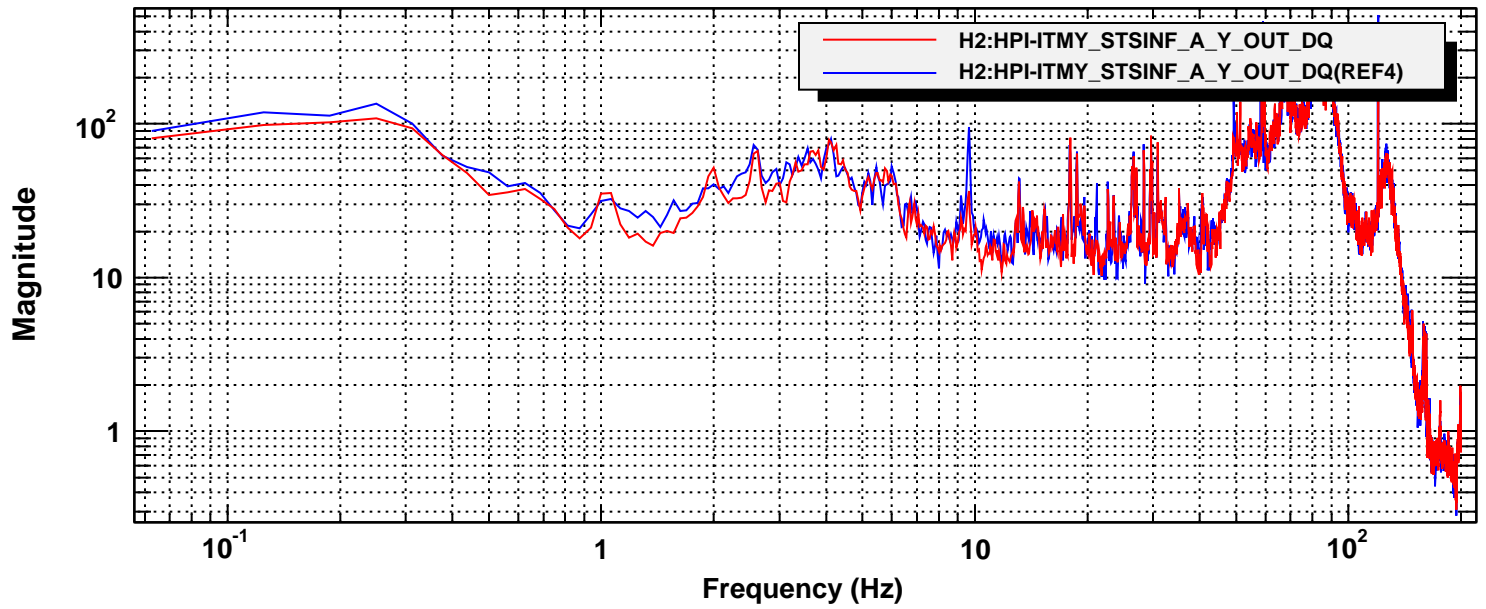

Power spectrum

*T0=24/08/2012 18:27:39

*Avg=20

BW=0.0937498

Power spectrum

*T0=24/08/2012 18:27:39

*Avg=20

BW=0.0937498