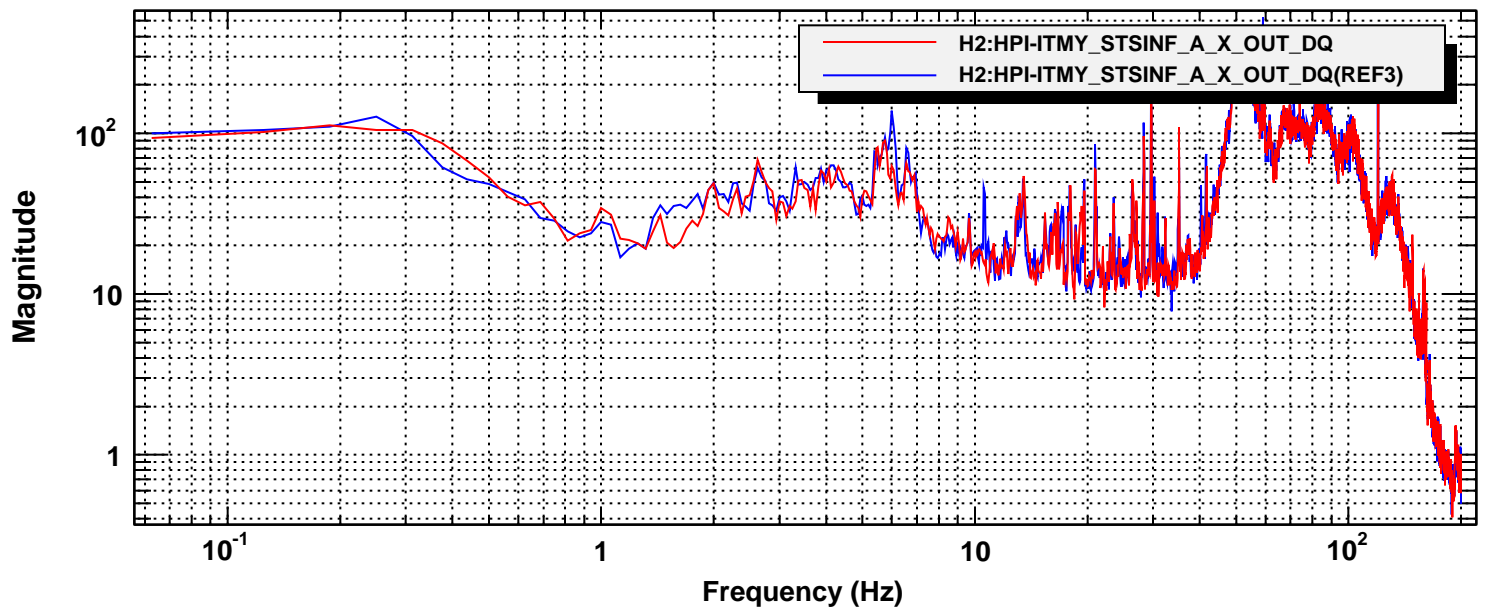

Power spectrum

*T0=24/08/2012 18:27:39

*Avg=20

BW=0.0937498

Power spectrum

*T0=24/08/2012 18:27:39

*Avg=20

BW=0.0937498