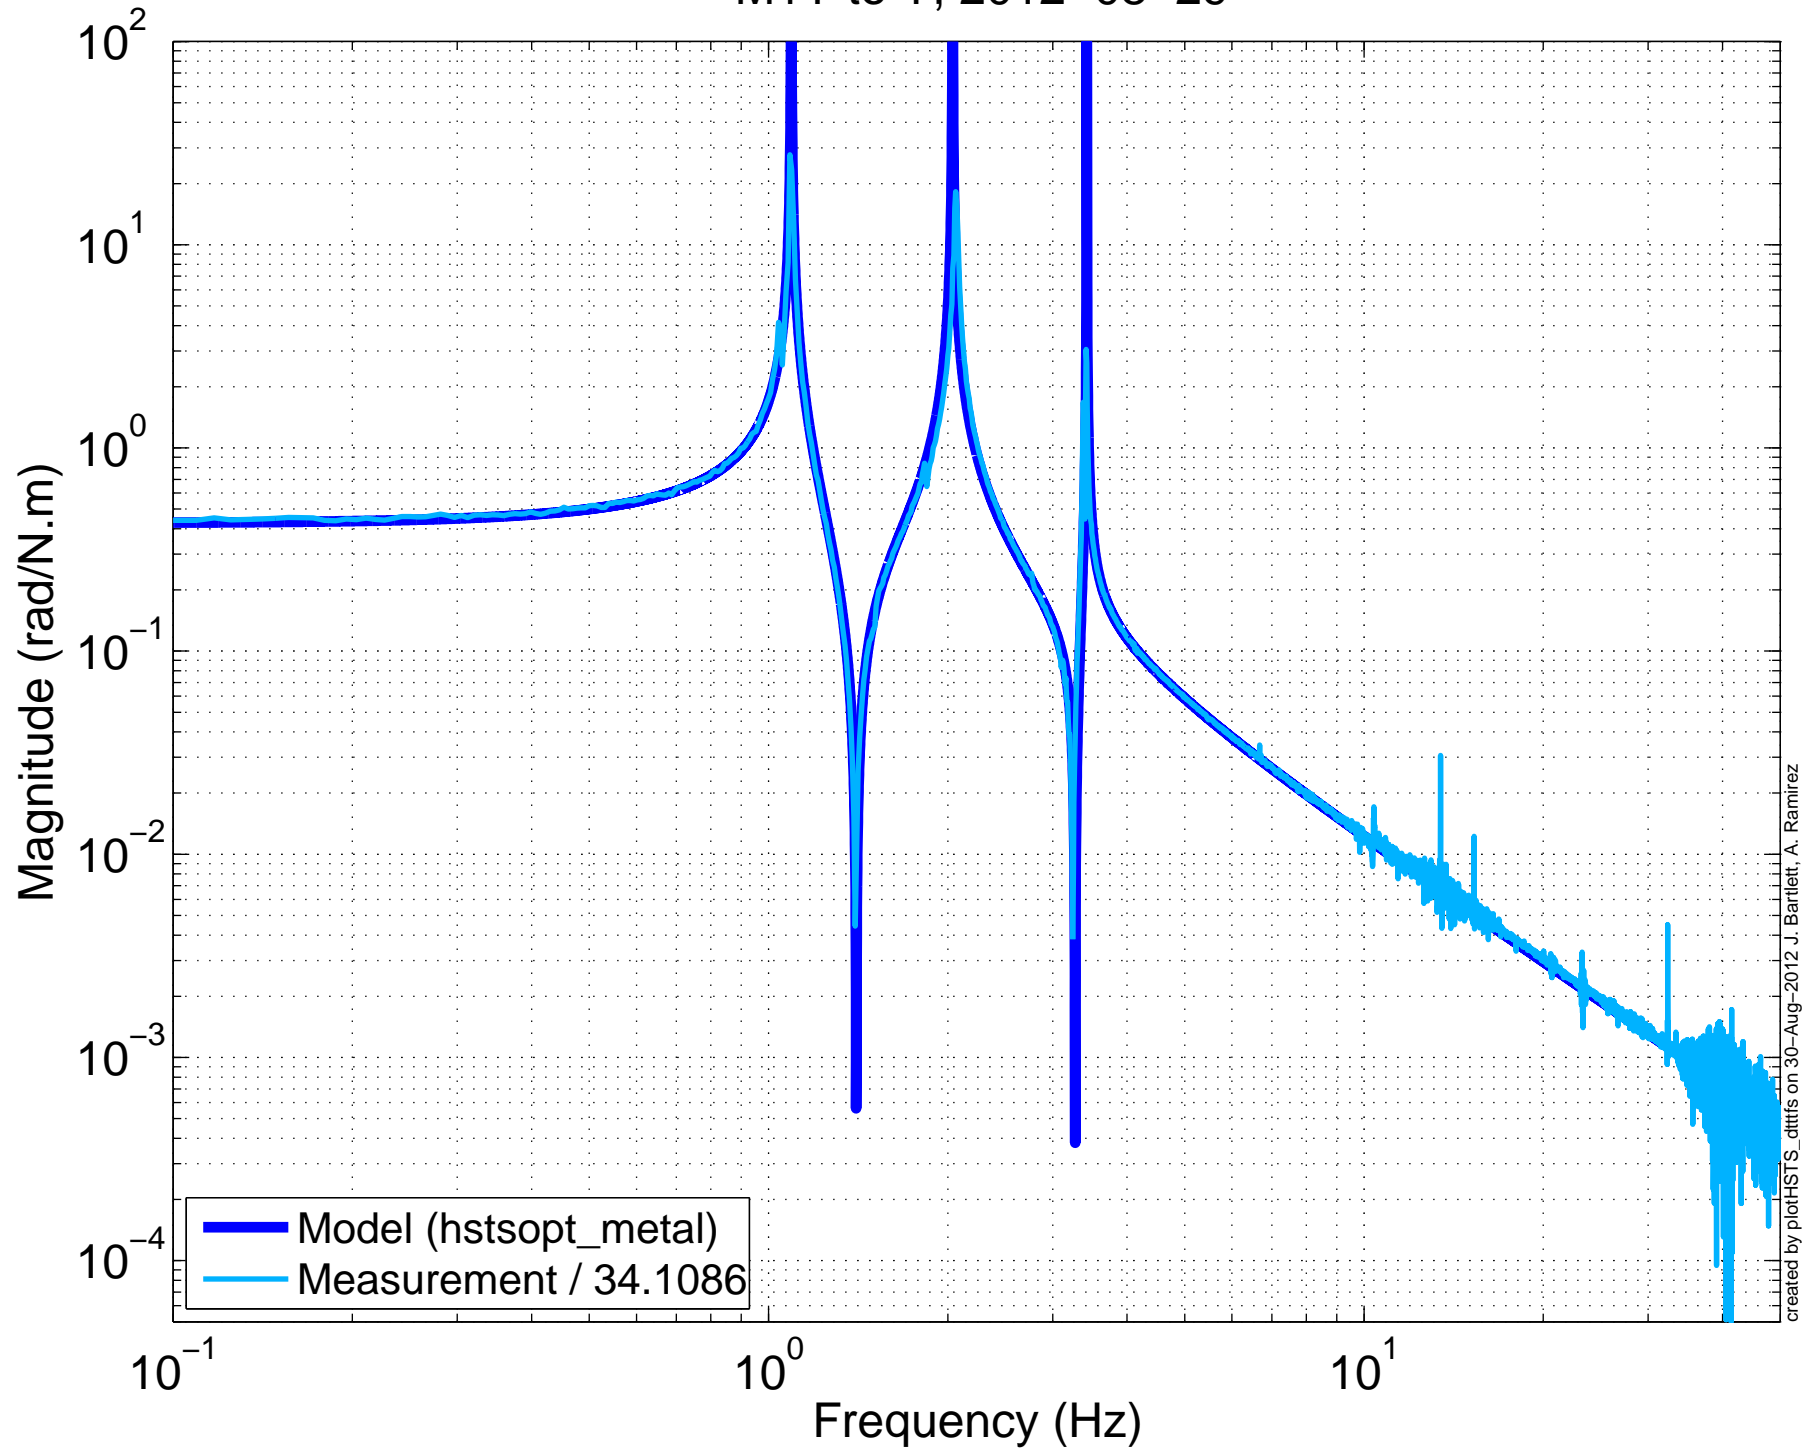

X1SUSPRM BUILD

M1Y to Y, 2012-08-29