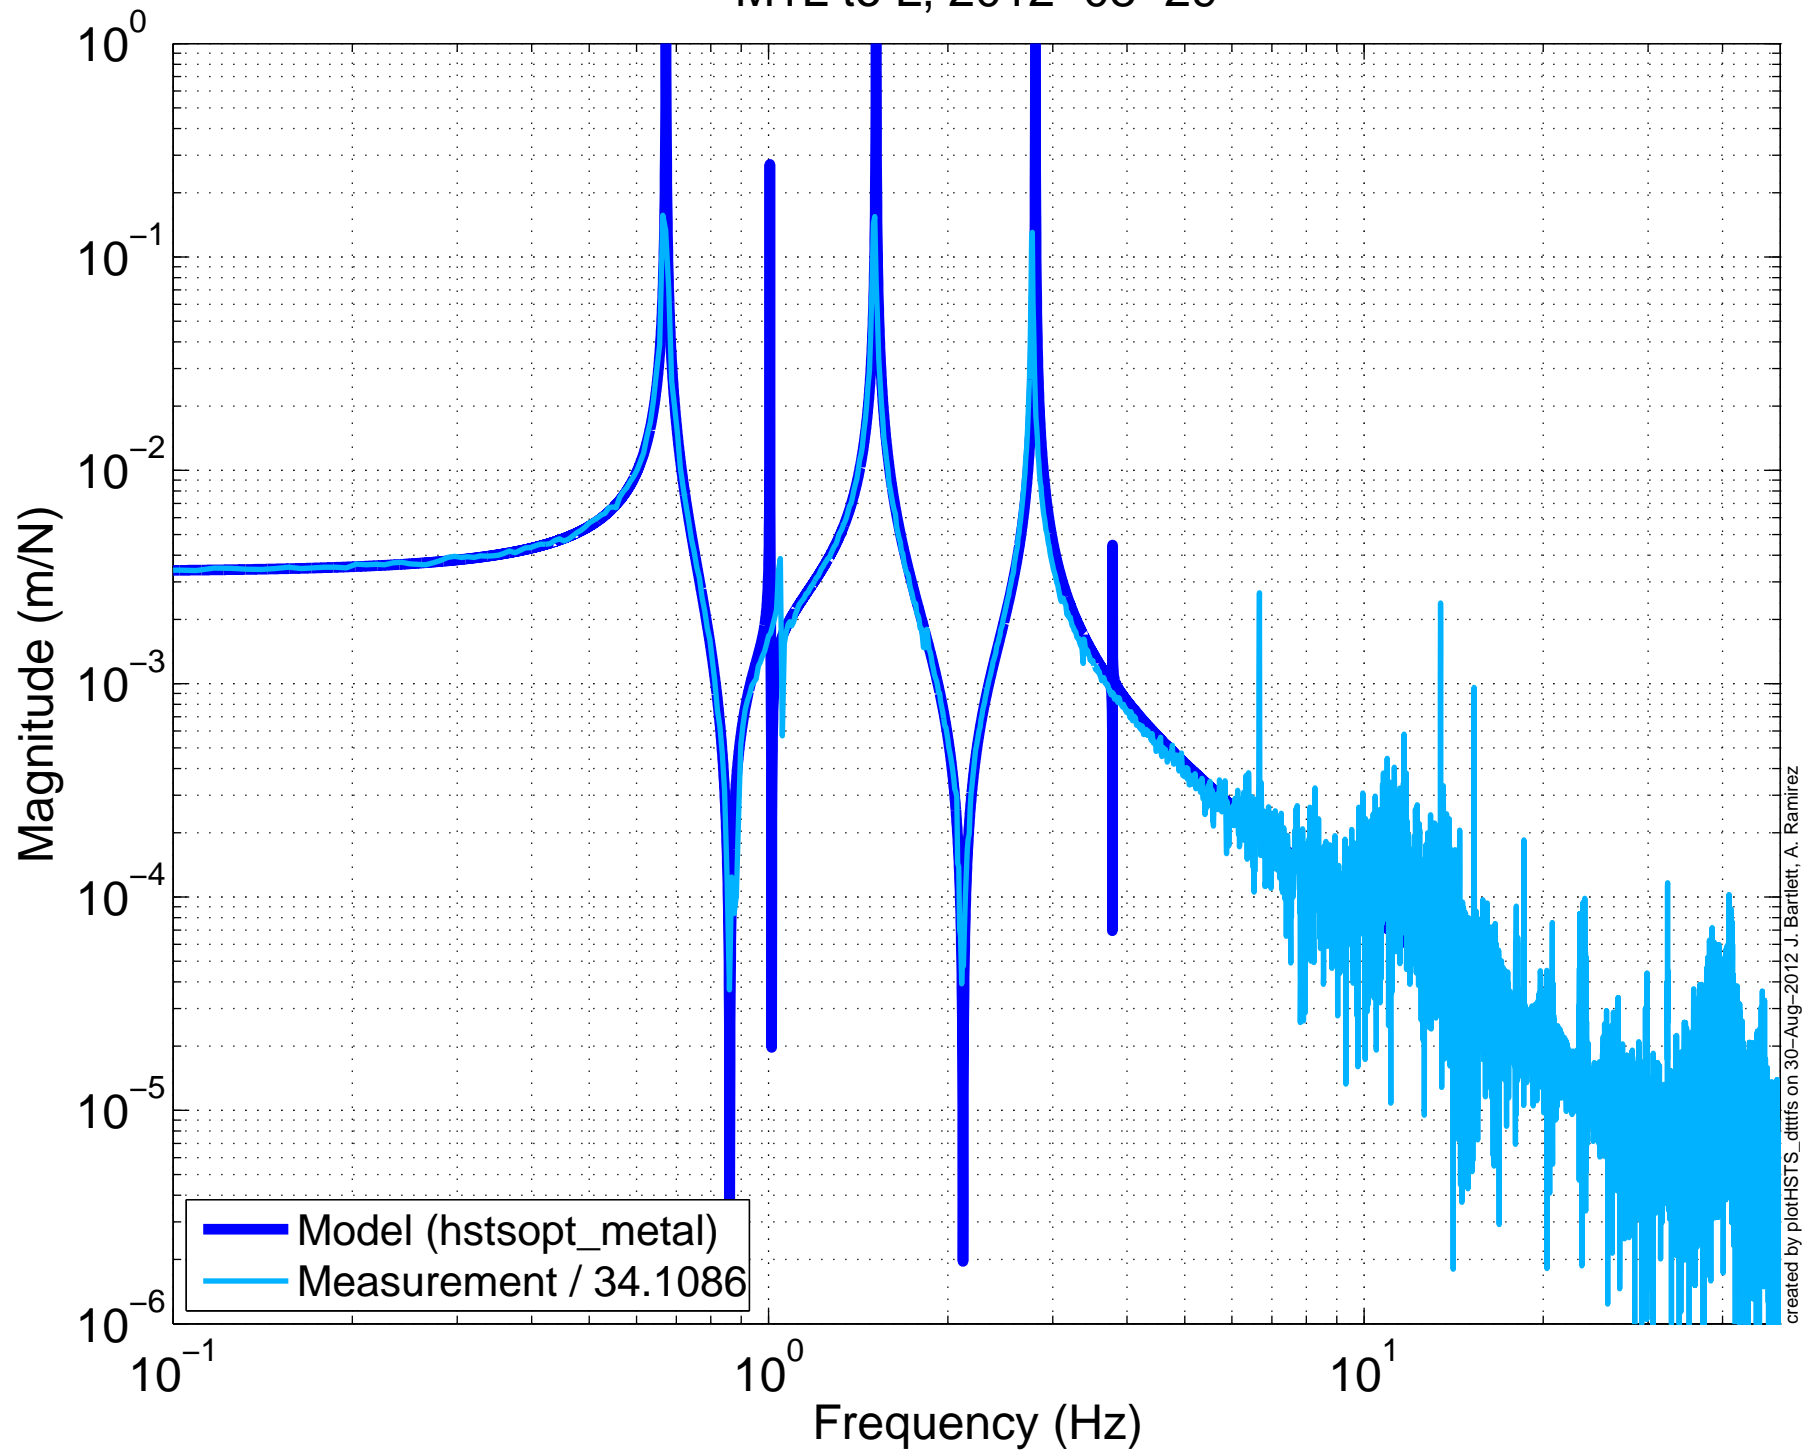

X1SUSPRM BUILD  
M1L to L, 2012-08-29

X1SUSPRM BUILD  
M1T to T, 2012-08-29

X1SUSPRM BUILD  
M1V to V, 2012-08-29

created by plotHSTS\_dttfns on 30-Aug-2012 J. Bartlett, A. Ramirez

X1SUSPRM BUILD  
M1R to R, 2012-08-29