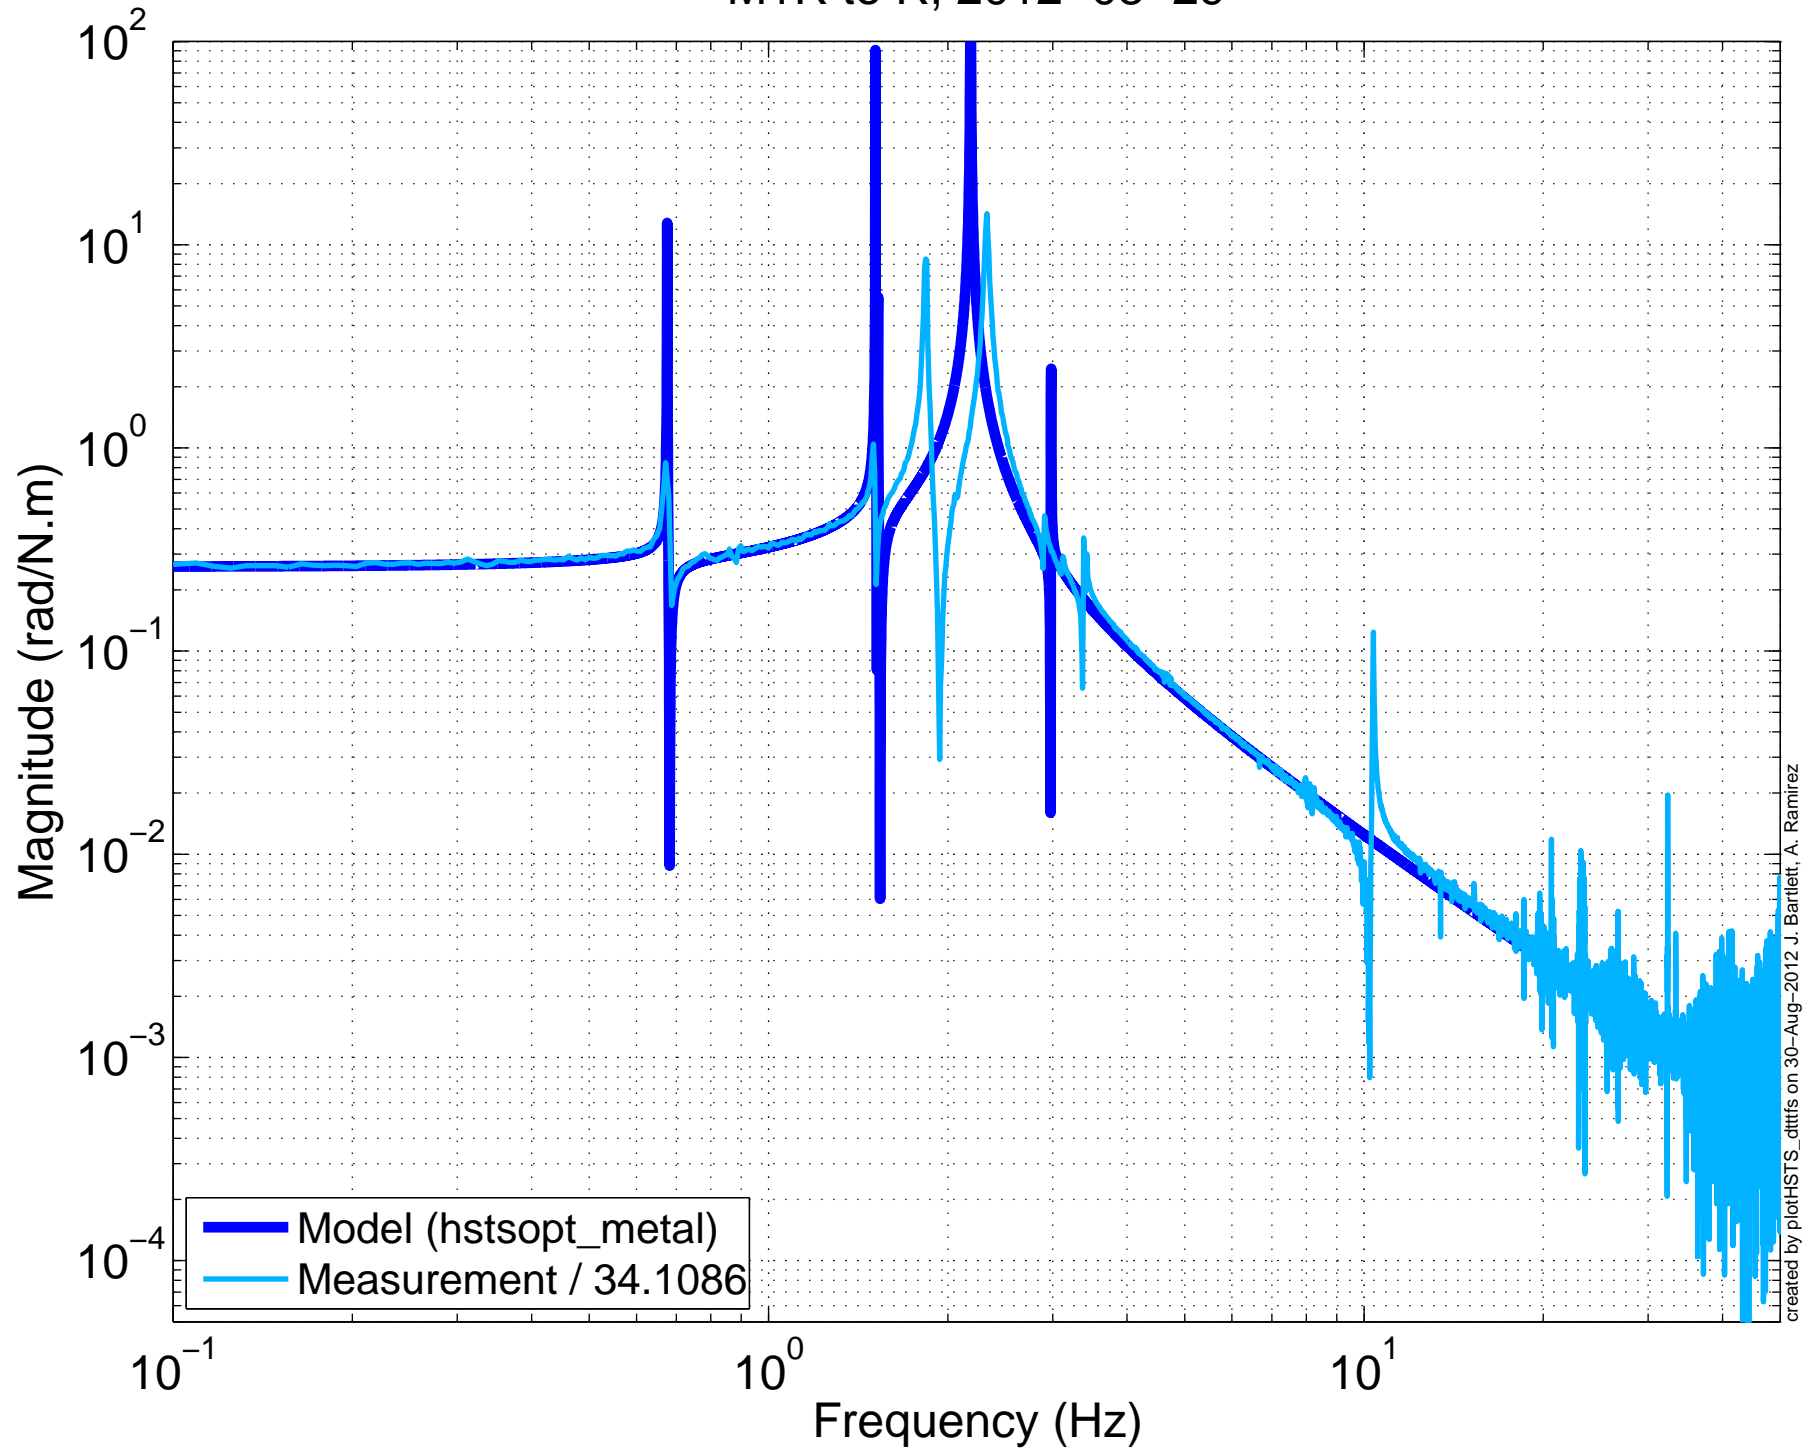

X1SUSPRM BUILD  
M1L to L, 2012-08-29

X1SUSPRM BUILD  
M1T to T, 2012-08-29

X1SUSPRM BUILD  
M1V to V, 2012-08-29

created by plotHSTS\_dttfns on 30-Aug-2012 J. Bartlett, A. Ramirez

X1SUSPRM BUILD  
M1R to R, 2012-08-29