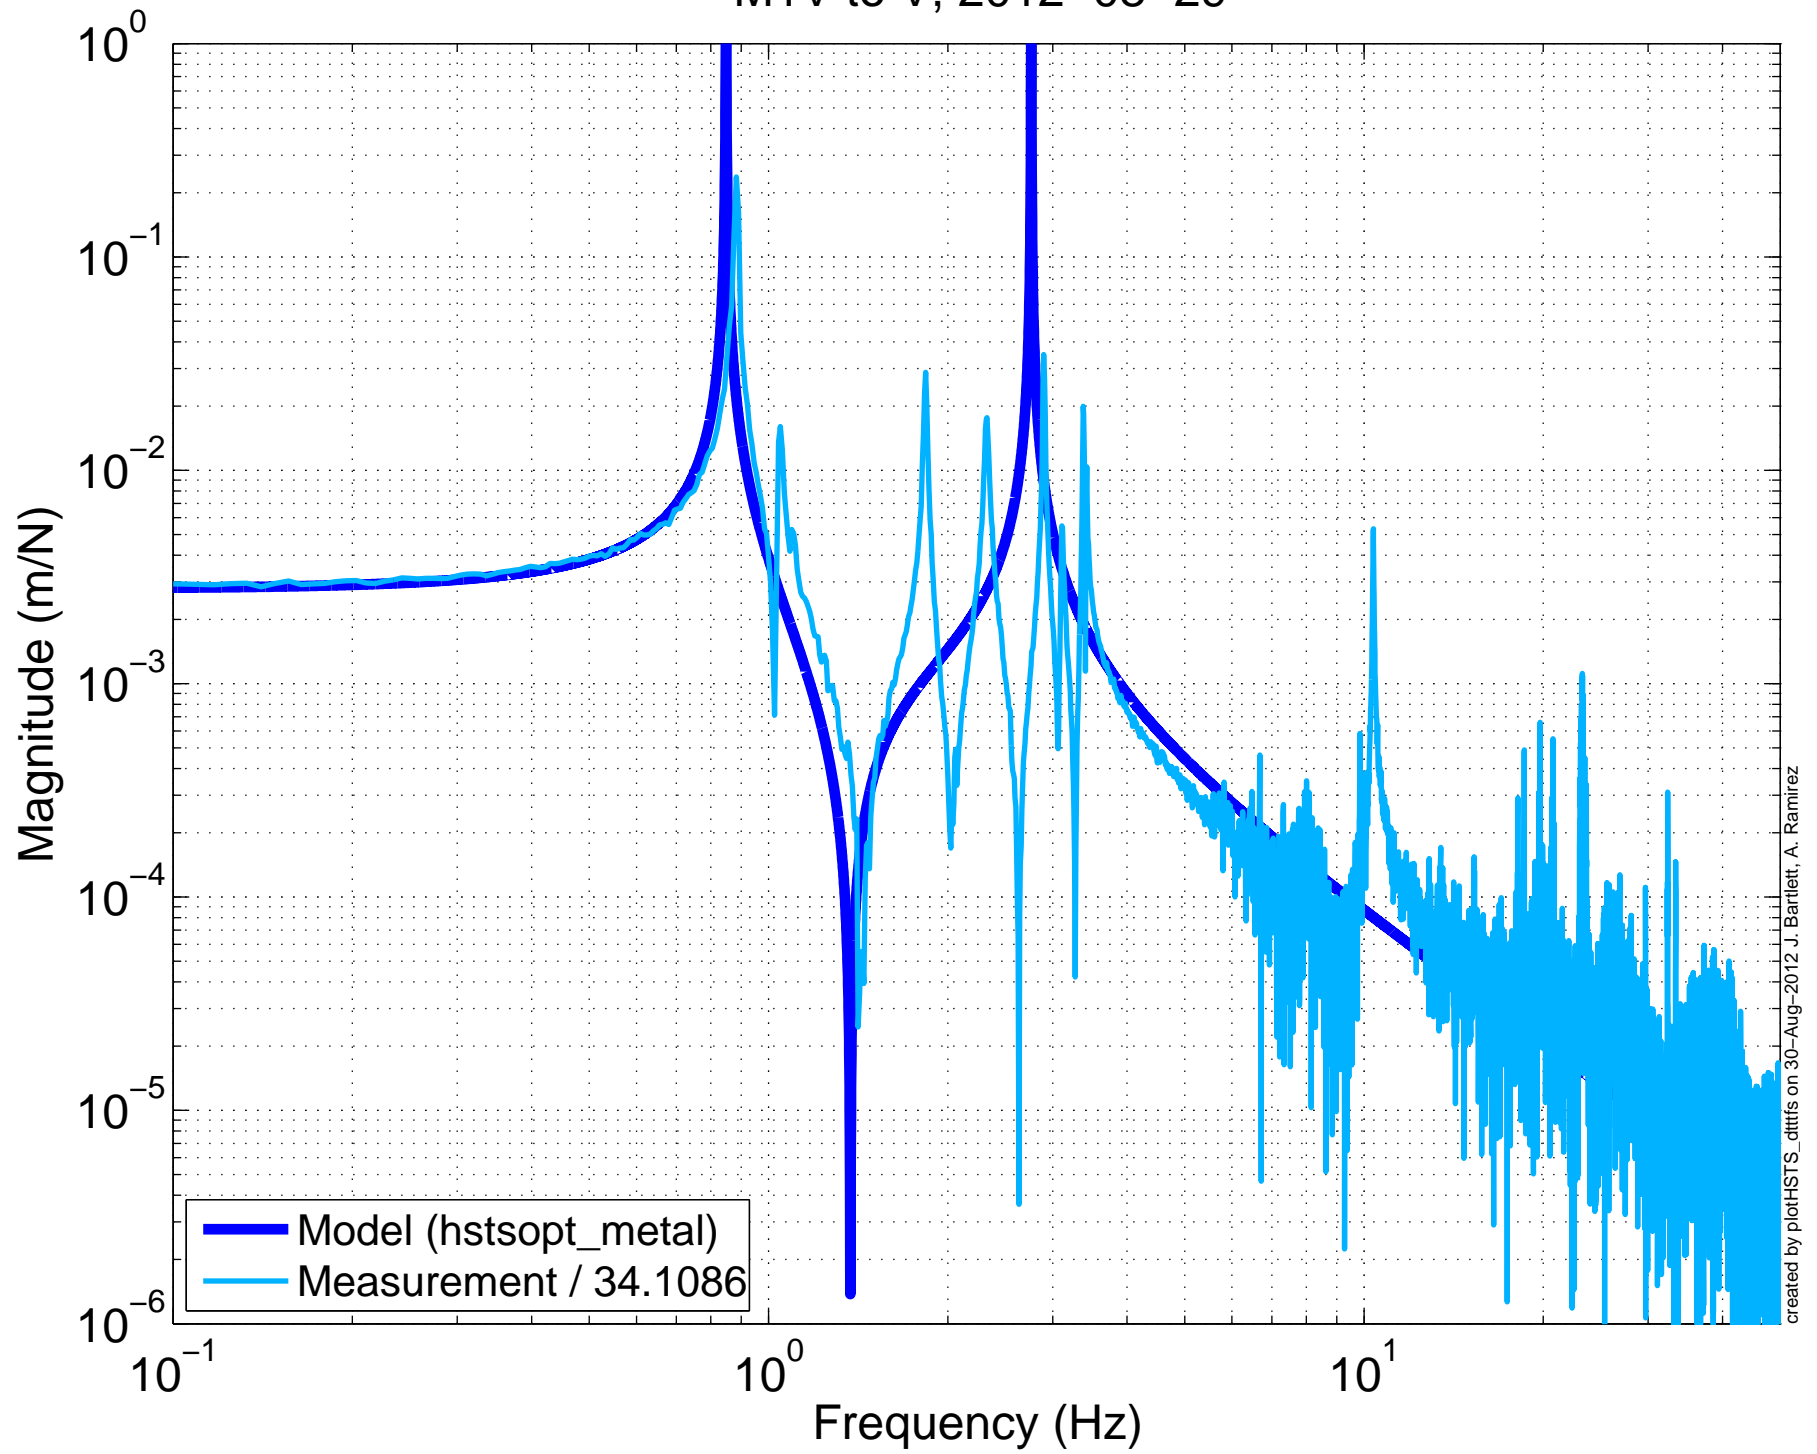

X1SUSPRM BUILD  
M1L to L, 2012-08-29

X1SUSPRM BUILD  
M1T to T, 2012-08-29

X1SUSPRM BUILD  
M1V to V, 2012-08-29

created by plotHSTS\_dttfns on 30-Aug-2012 J. Bartlett, A. Ramirez

X1SUSPRM BUILD  
M1R to R, 2012-08-29