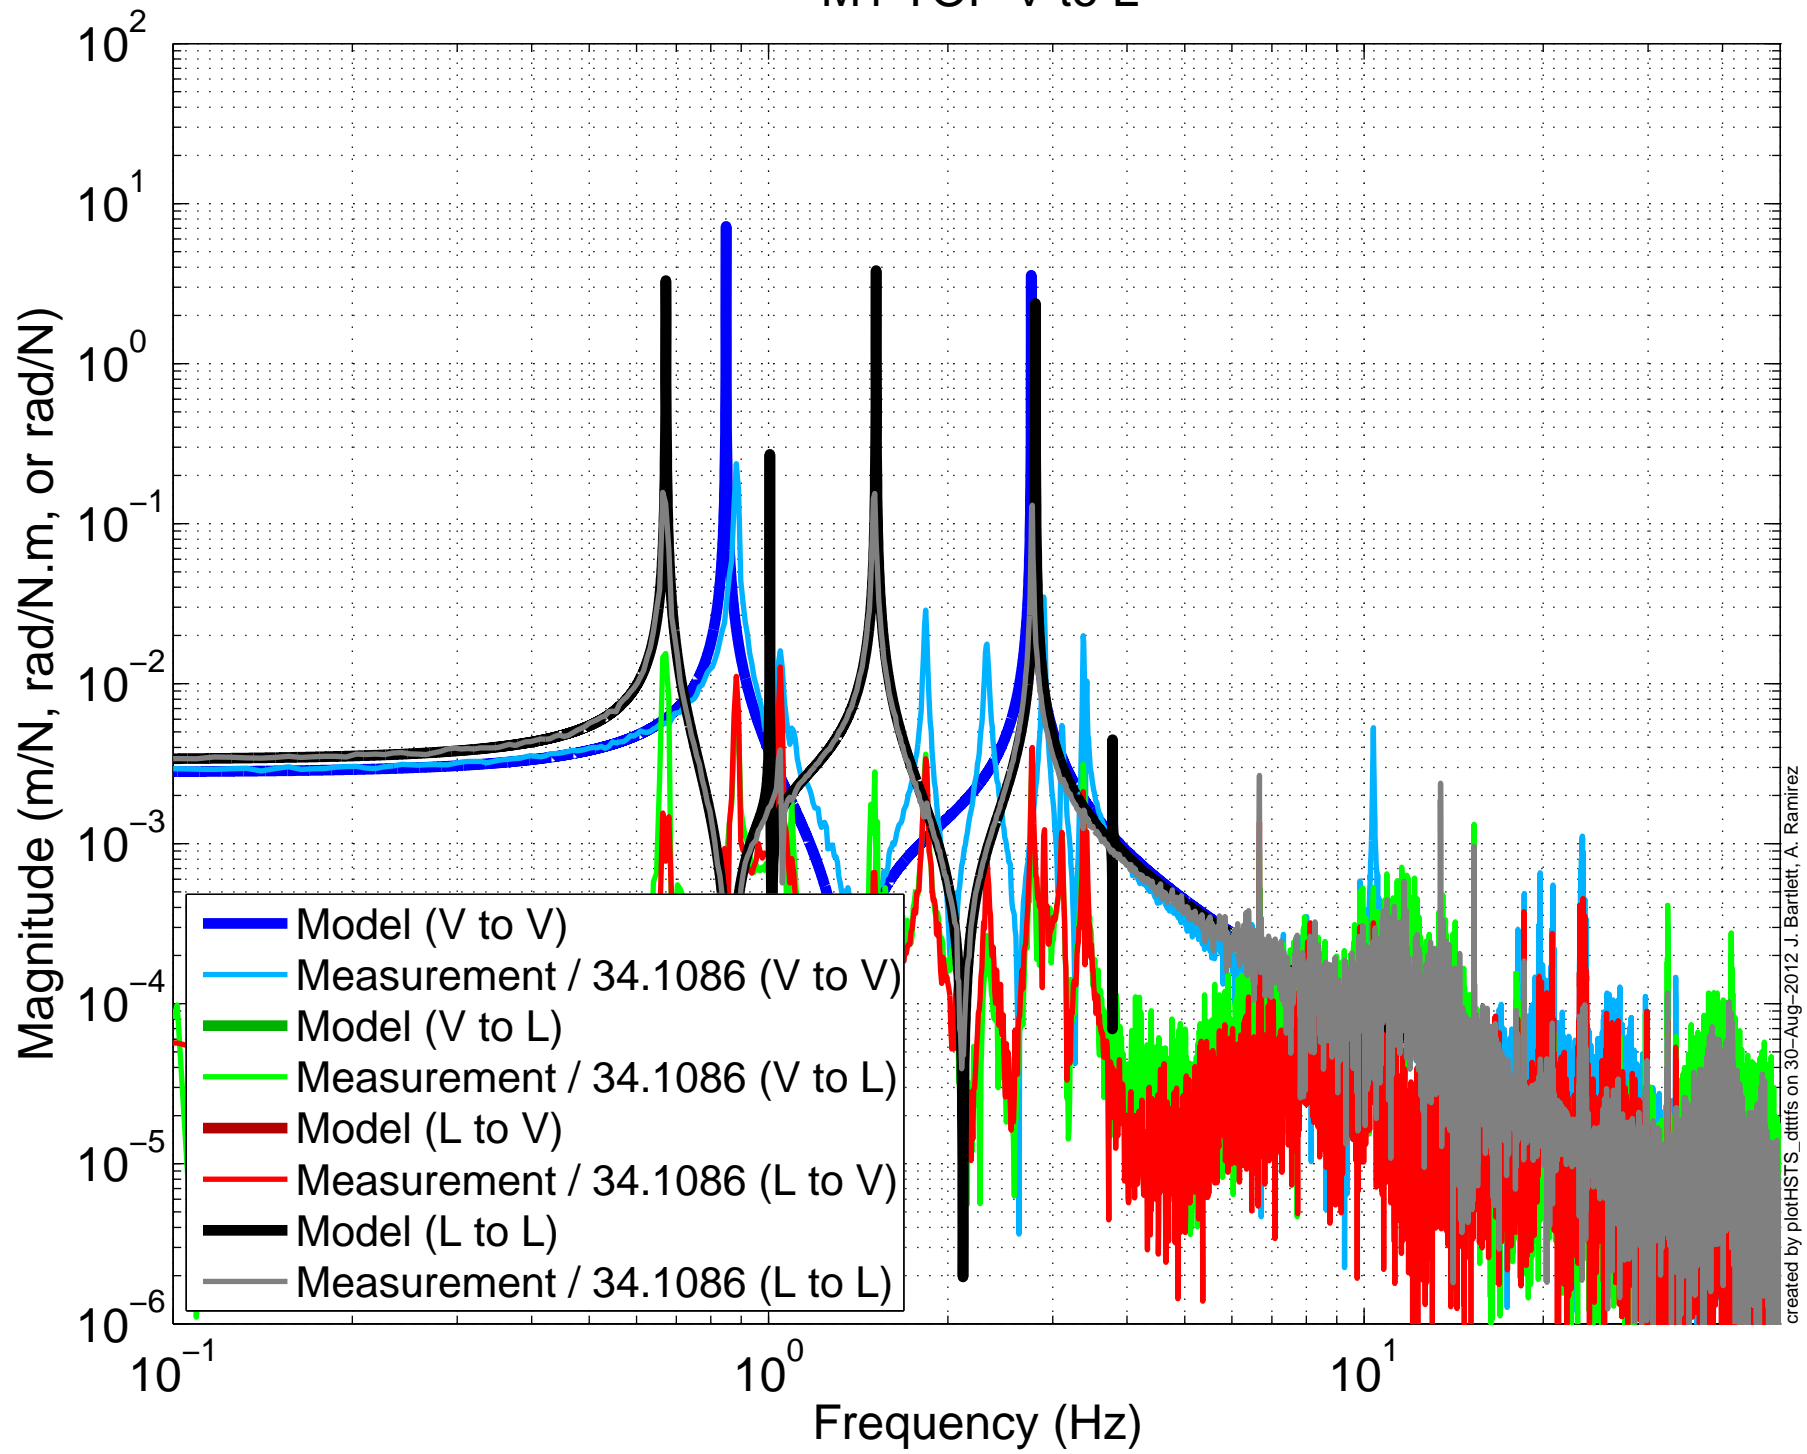

X1SUSPRM BUILD

M1 TOP V to L