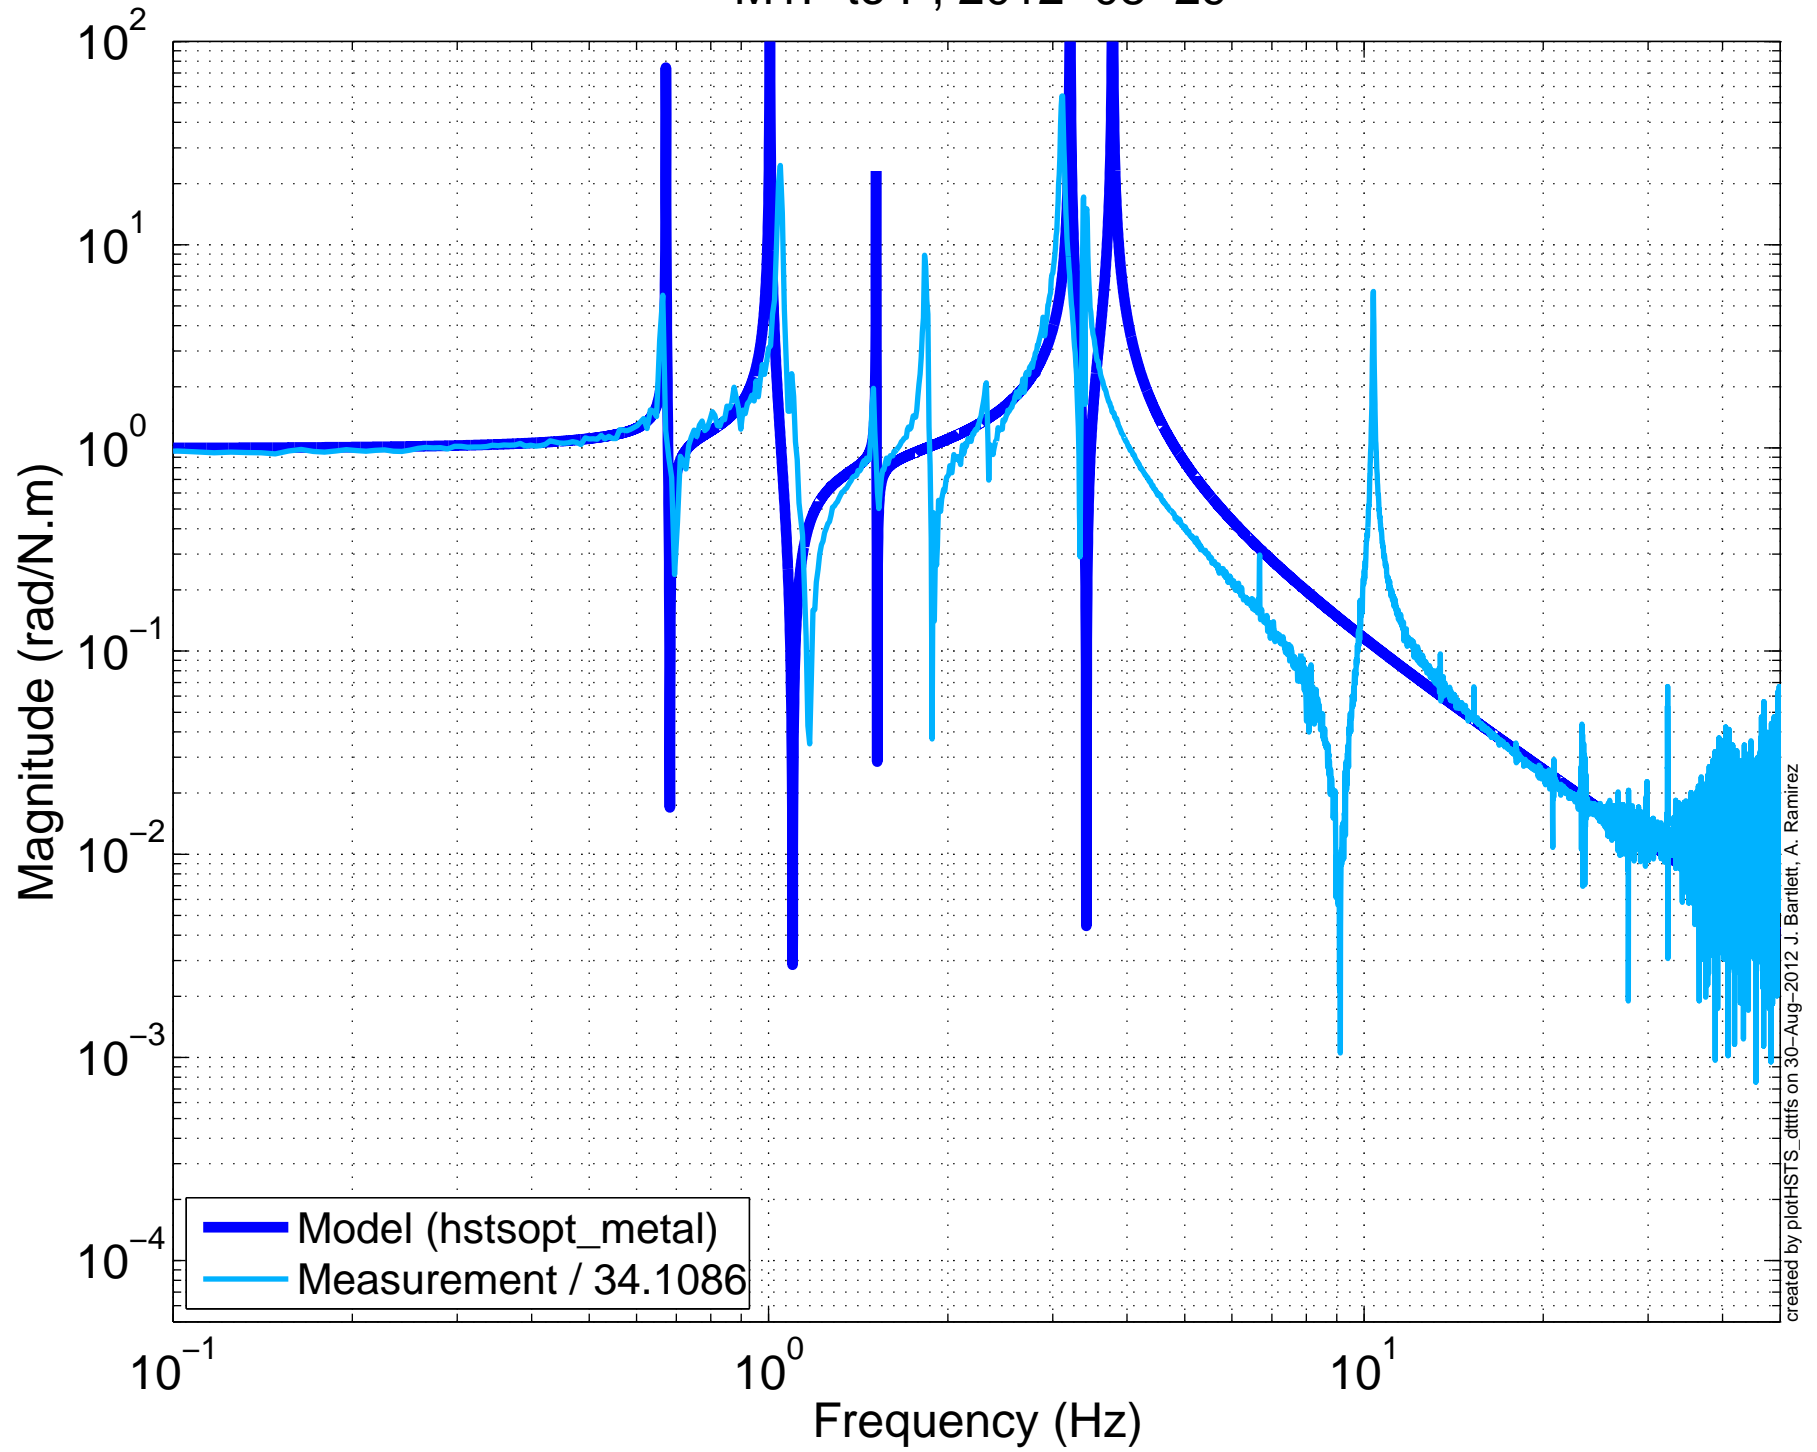

X1SUSPRM BUILD
M1P to P, 2012-08-29