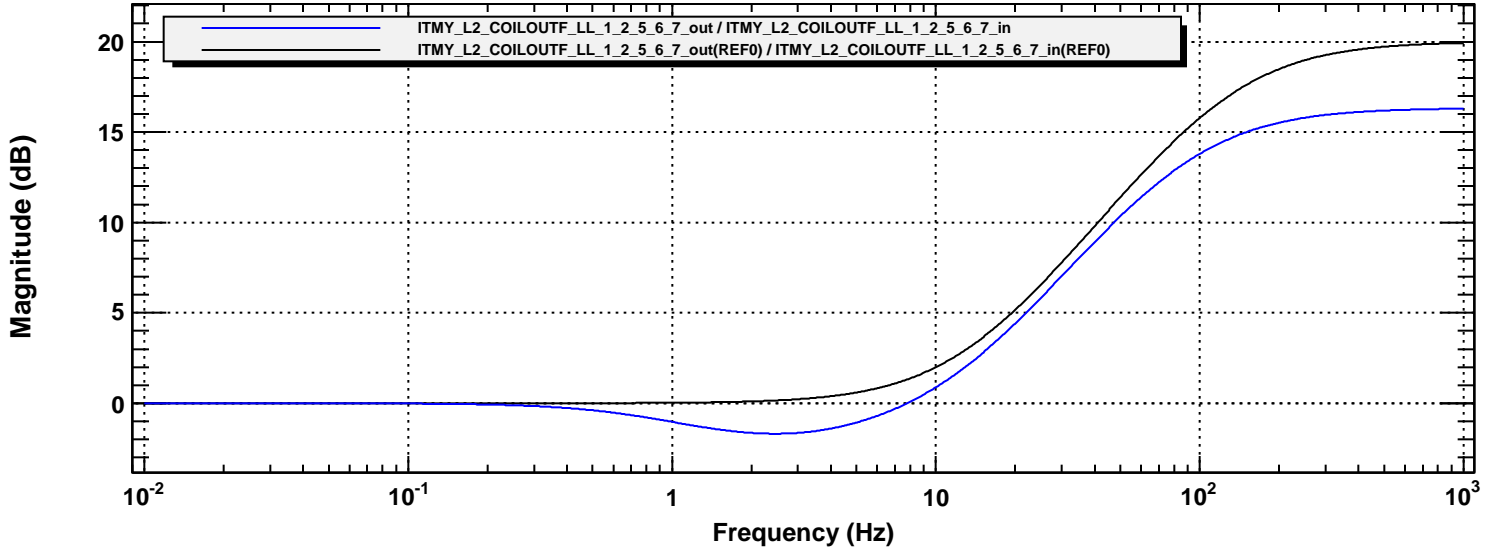

H2SUSITMY L2 CoilOutF filter differences from 08/31/2012 and previous

*T0=31/08/2012 22:38:16

*H2SUSITMY.txt

H2SUSITMY L2 CoilOutF filter differences from 08/31/2012 and previous

*T0=31/08/2012 22:38:16

*H2SUSITMY.txt