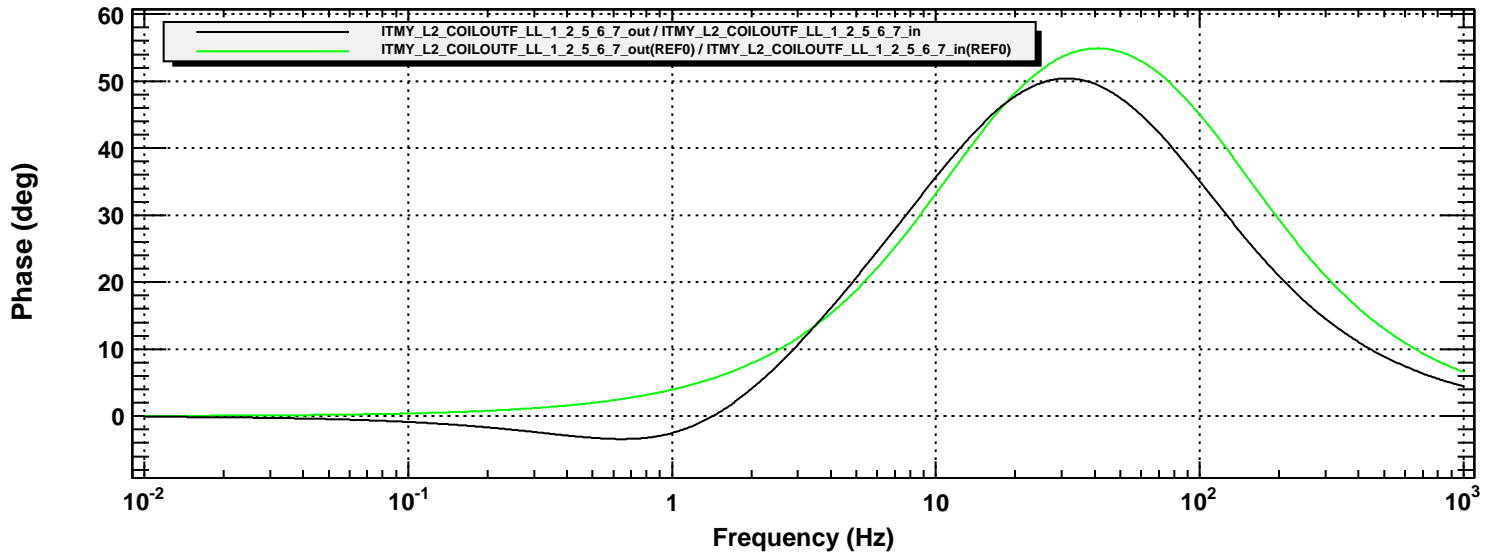

H2SUSITMY L2 CoilOutF filter differences from 08/31/2012 and previous

*T0=31/08/2012 22:38:16

*H2SUSITMY.txt

H2SUSITMY L2 CoilOutF filter differences from 08/31/2012 and previous

*T0=31/08/2012 22:38:16

*H2SUSITMY.txt