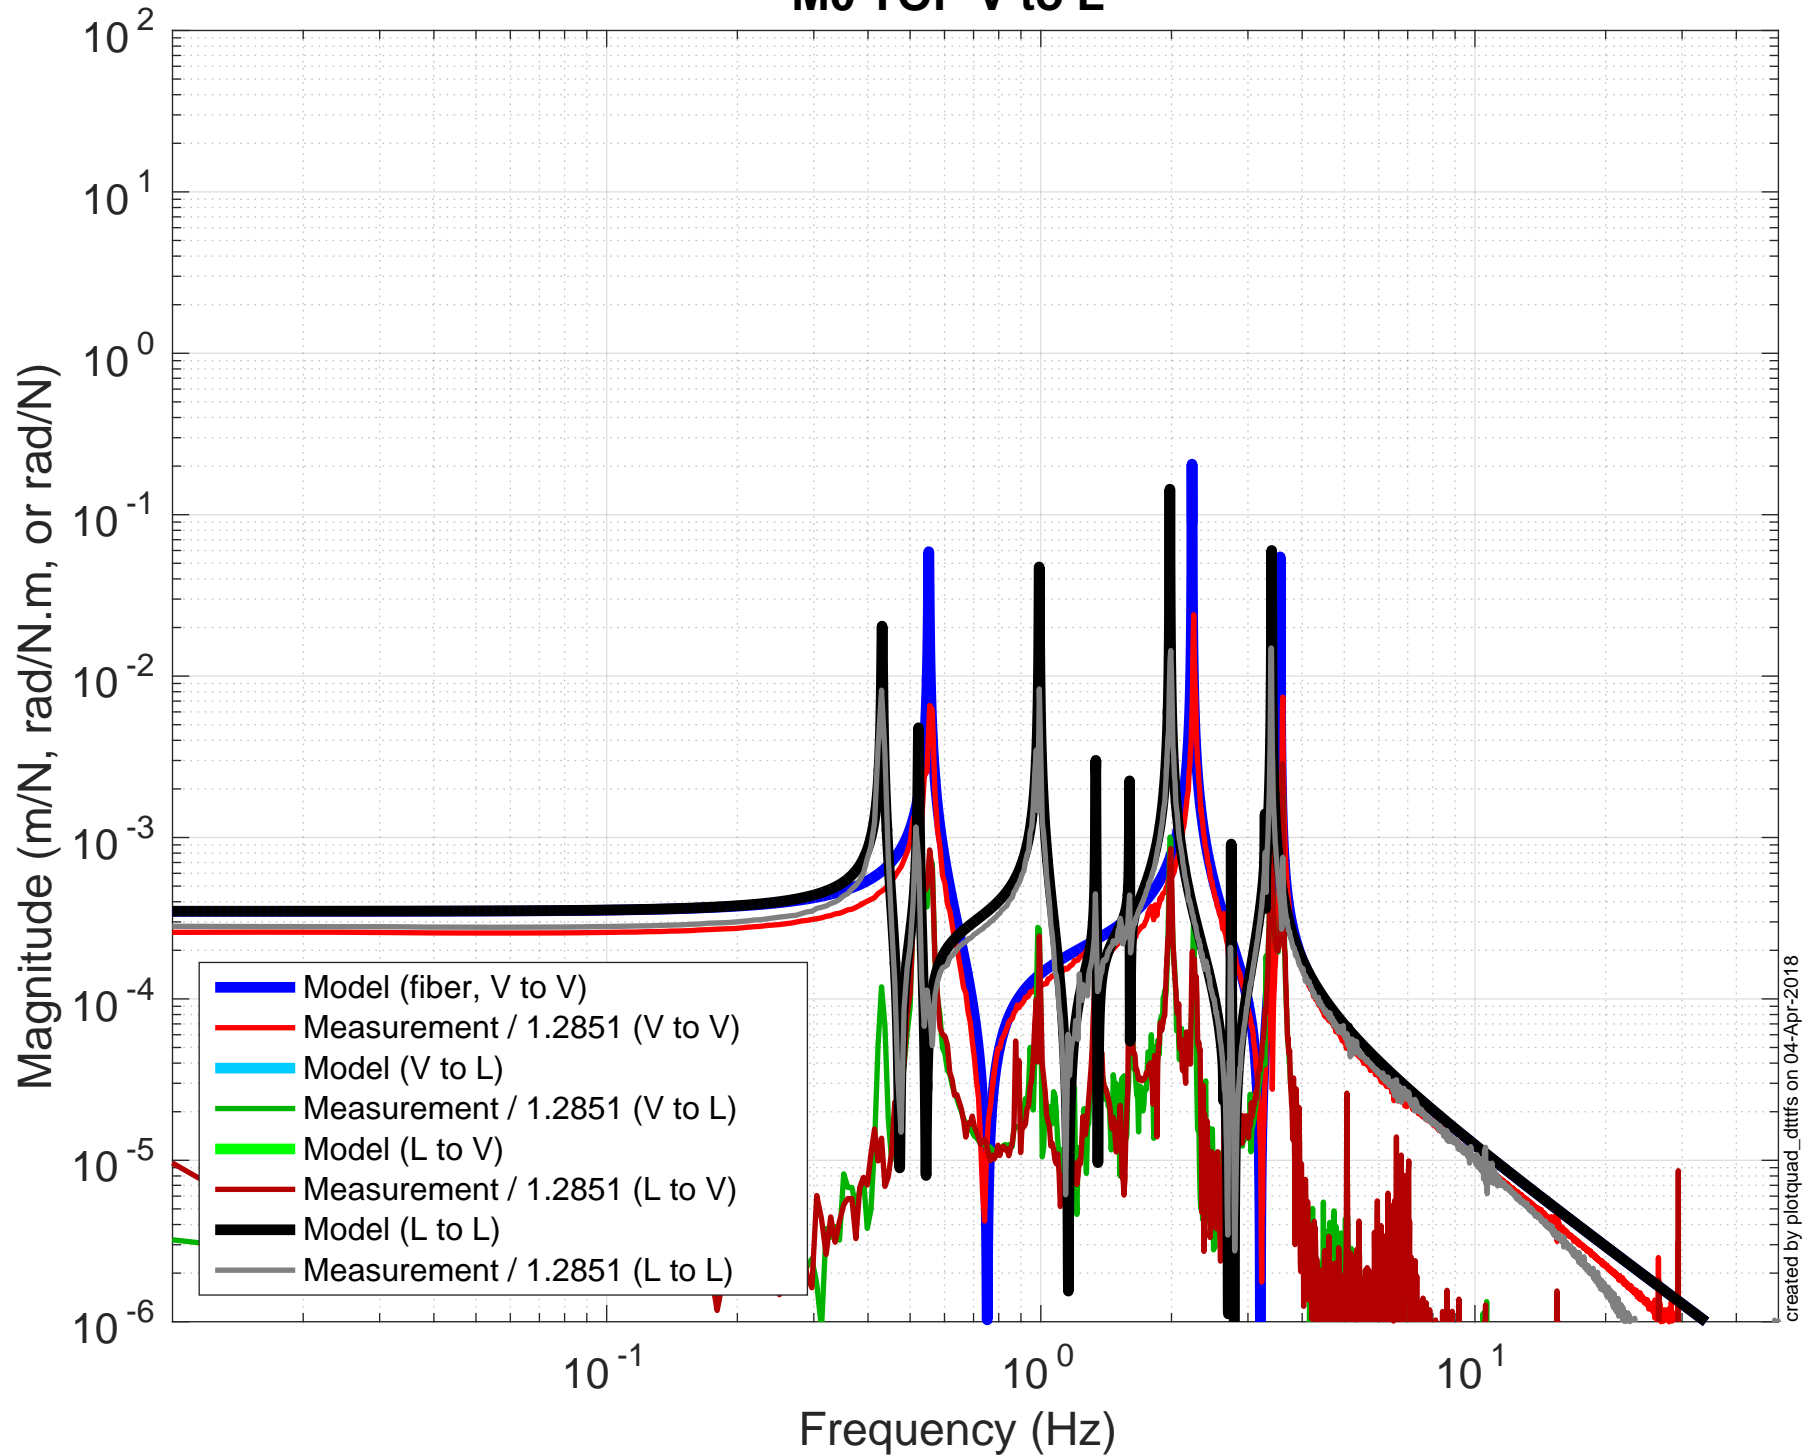

2018-04-04_1715 H1SUSEMYY

M0 TOP V to L