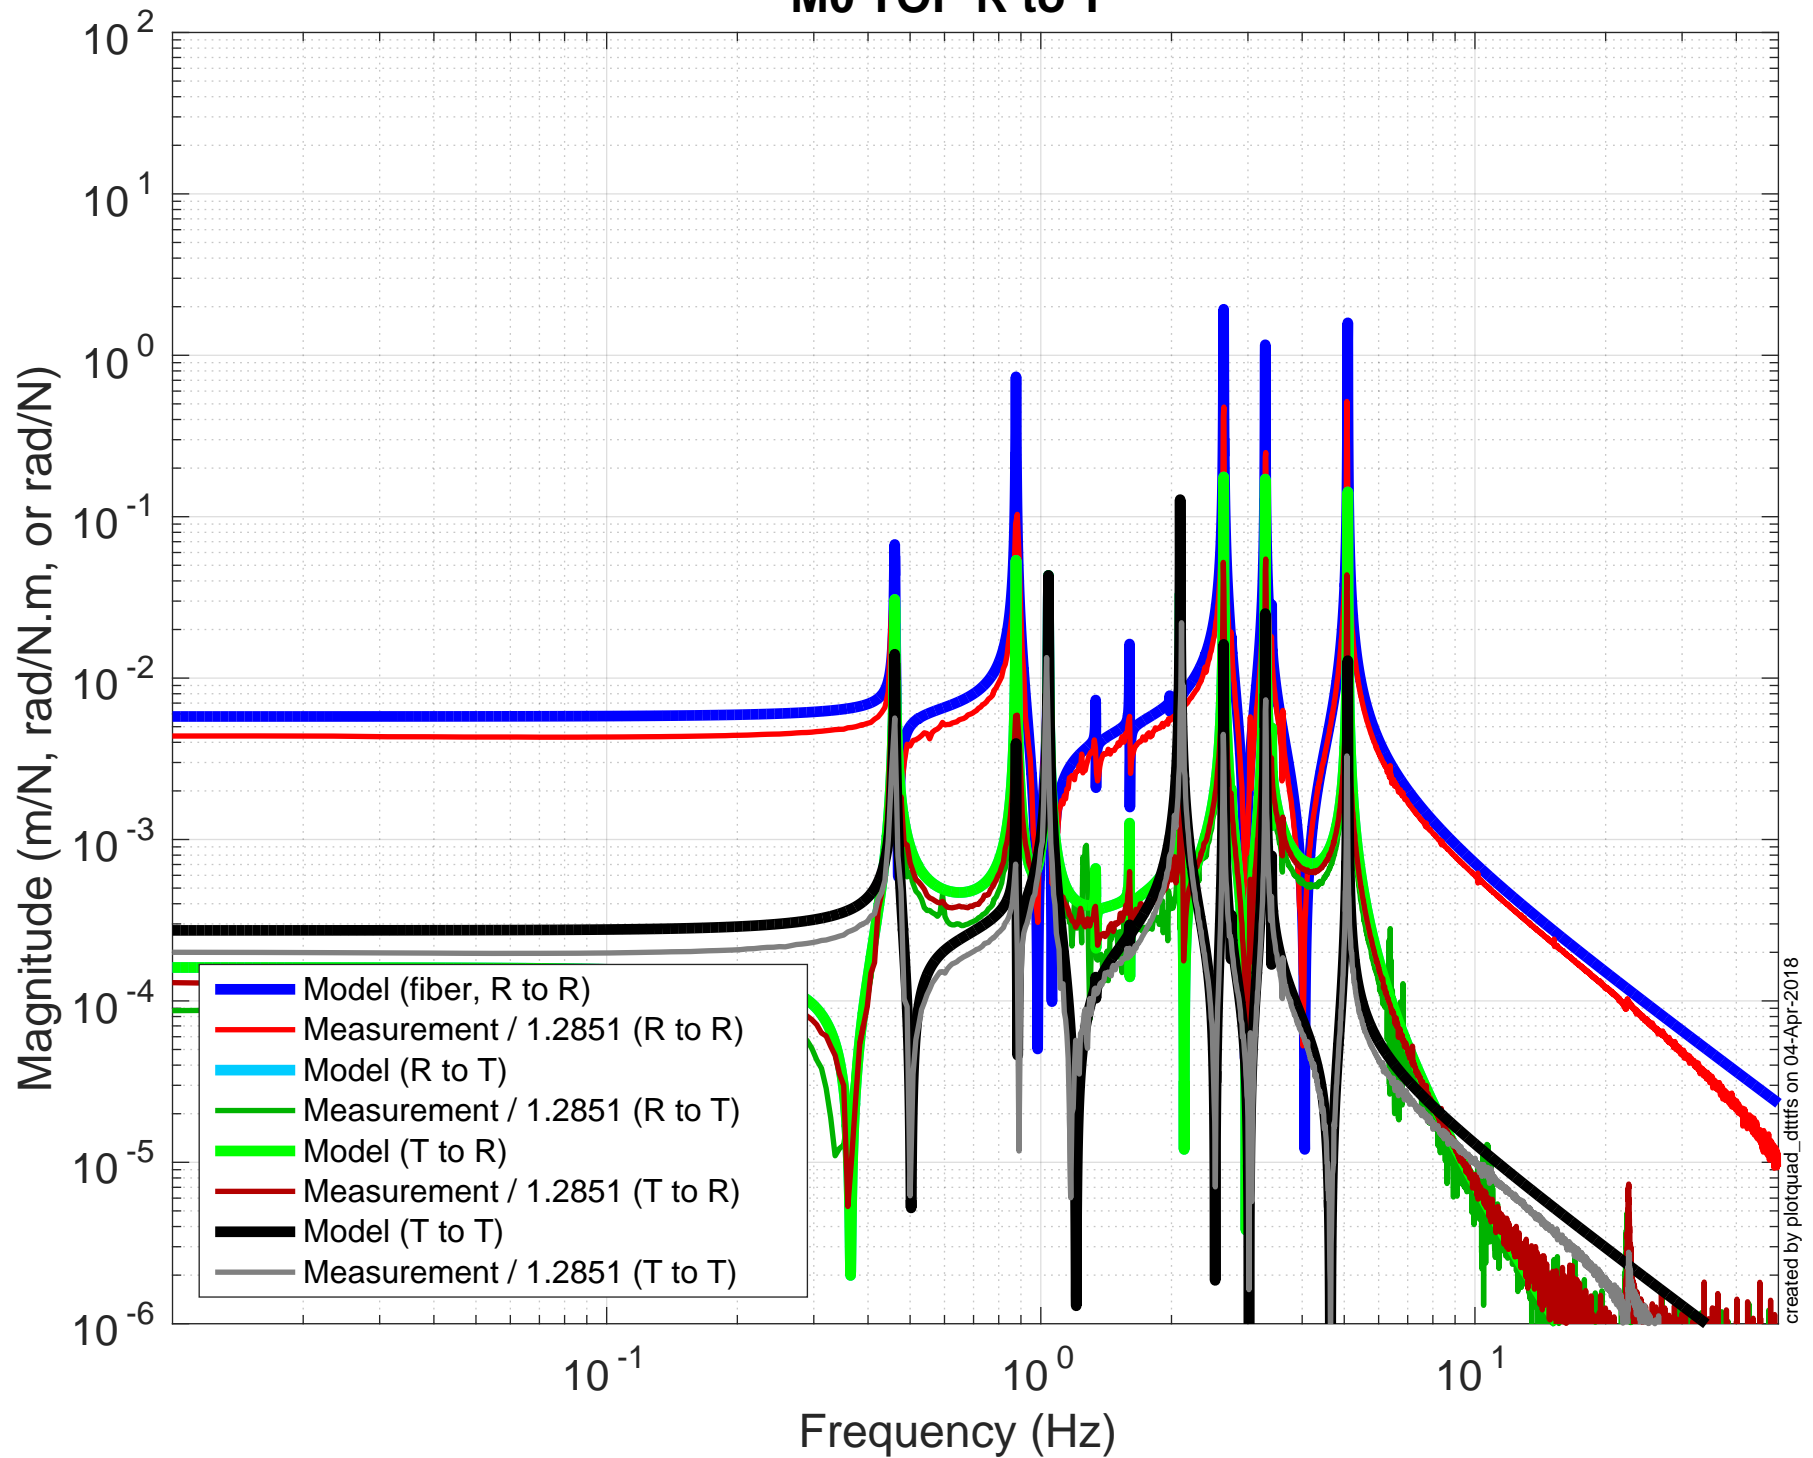

2018-04-04_1715 H1SUSEMY

M0 TOP R to T