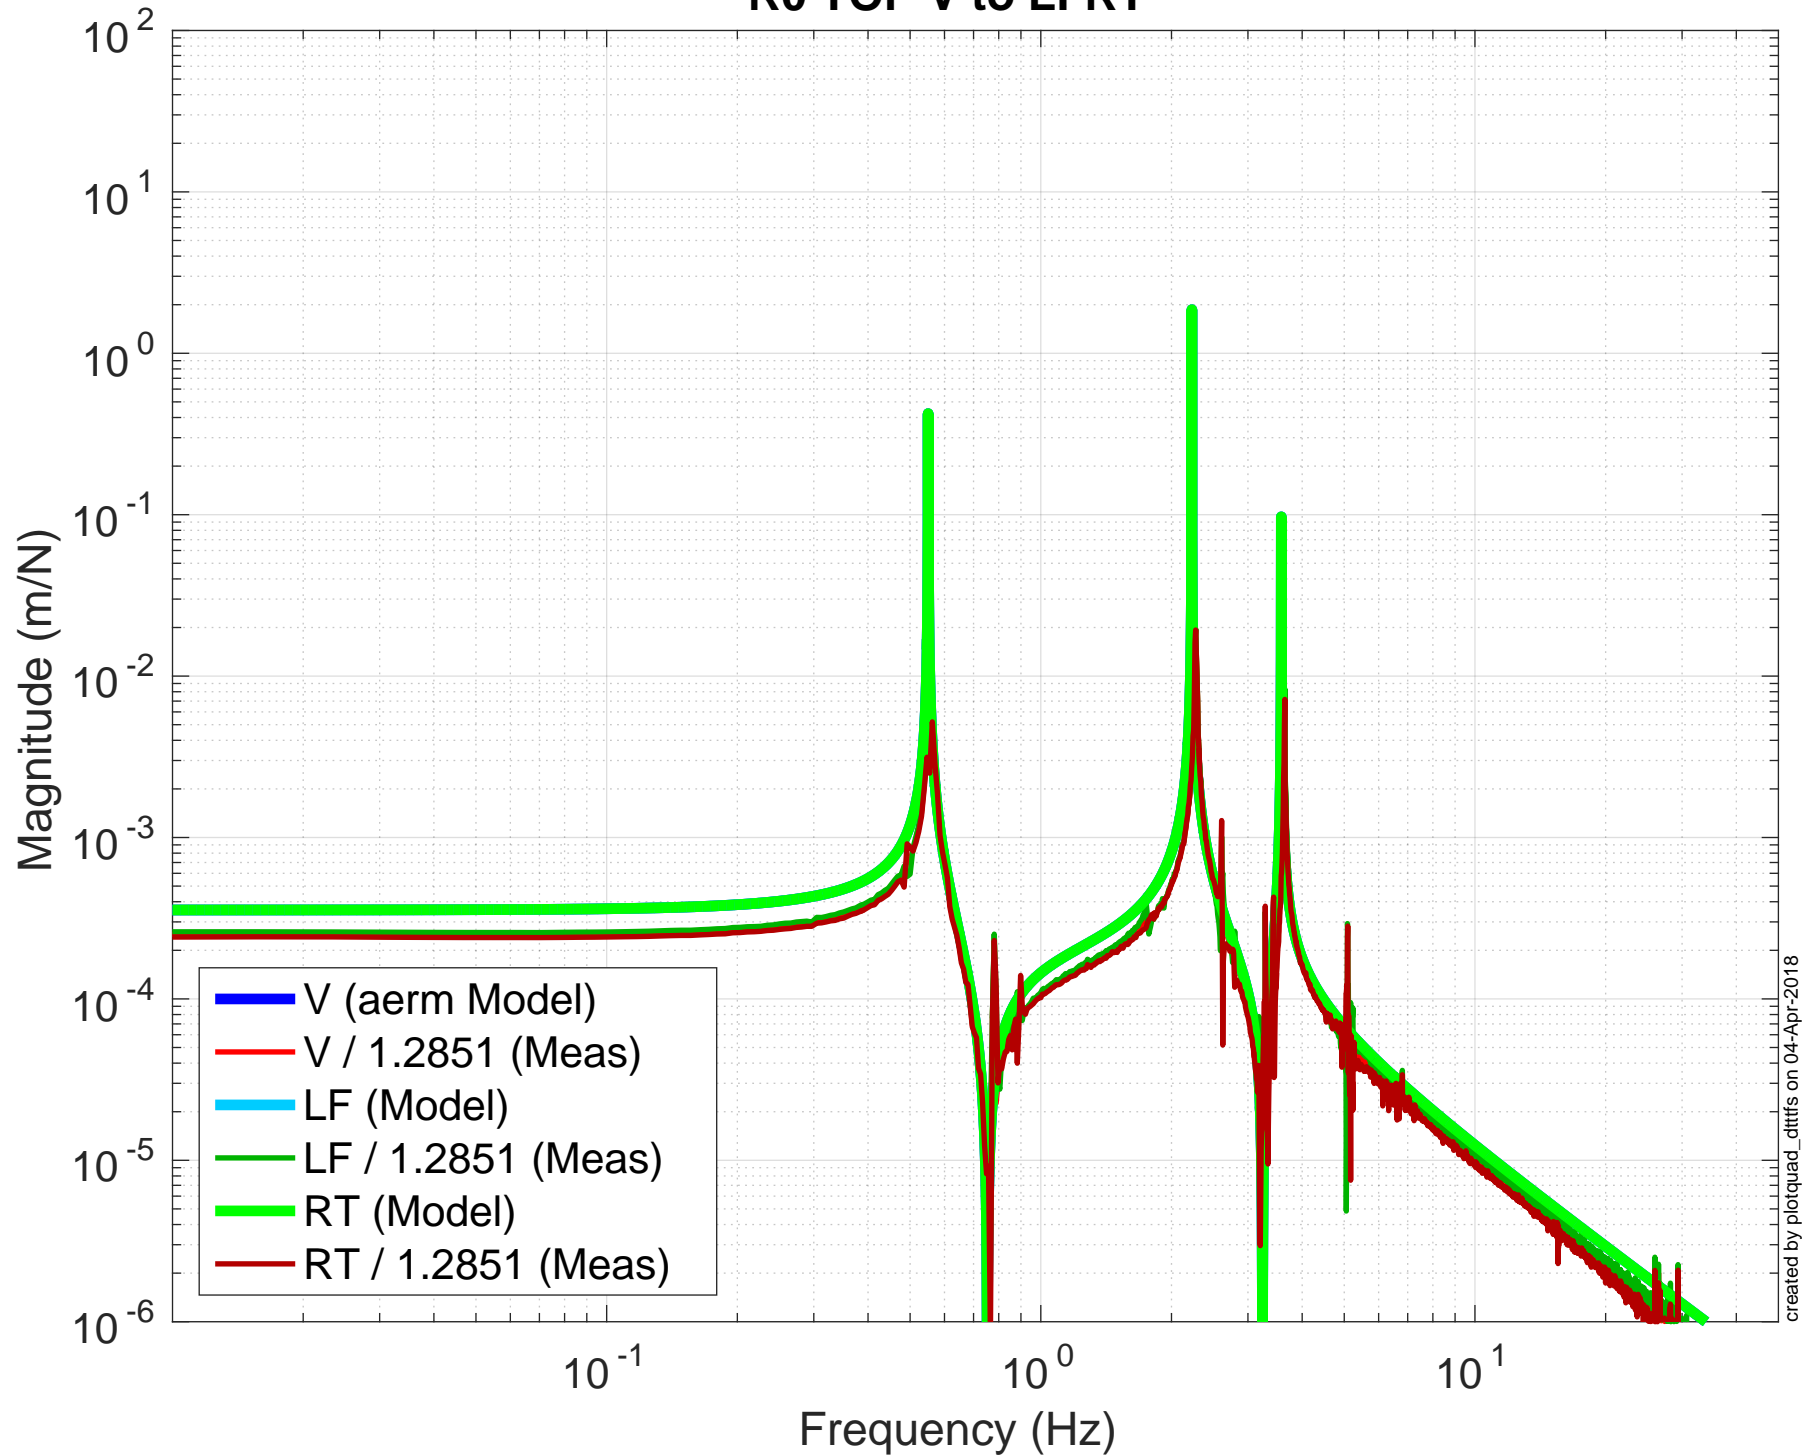

R0 TOP V to L

2018-04-04_1828 H1SUSETMY
R0 TOP R to T

2018-04-04_1828 H1SUSEMY
R0 TOP R to V

2018-04-04_1828 H1SUSEMY

R0 TOP P to L

2018-04-04_1828 H1SUSEM
R0 TOP P to V

2018-04-04_1828 H1SUSETMY

R0 TOP P to R

2018-04-04_1828 H1SUSEMY
R0 TOP T to SD

2018-04-04_1828 H1SUSEM
R0 TOP V to LFRT

2018-04-04_1828 H1SUSETMY
R0 TOP R to LFRT

created by plotquad_dtrifs on 04-Apr-2018

2018-04-04_1828 H1SUSETMY
R0 TOP P to F1F2F3