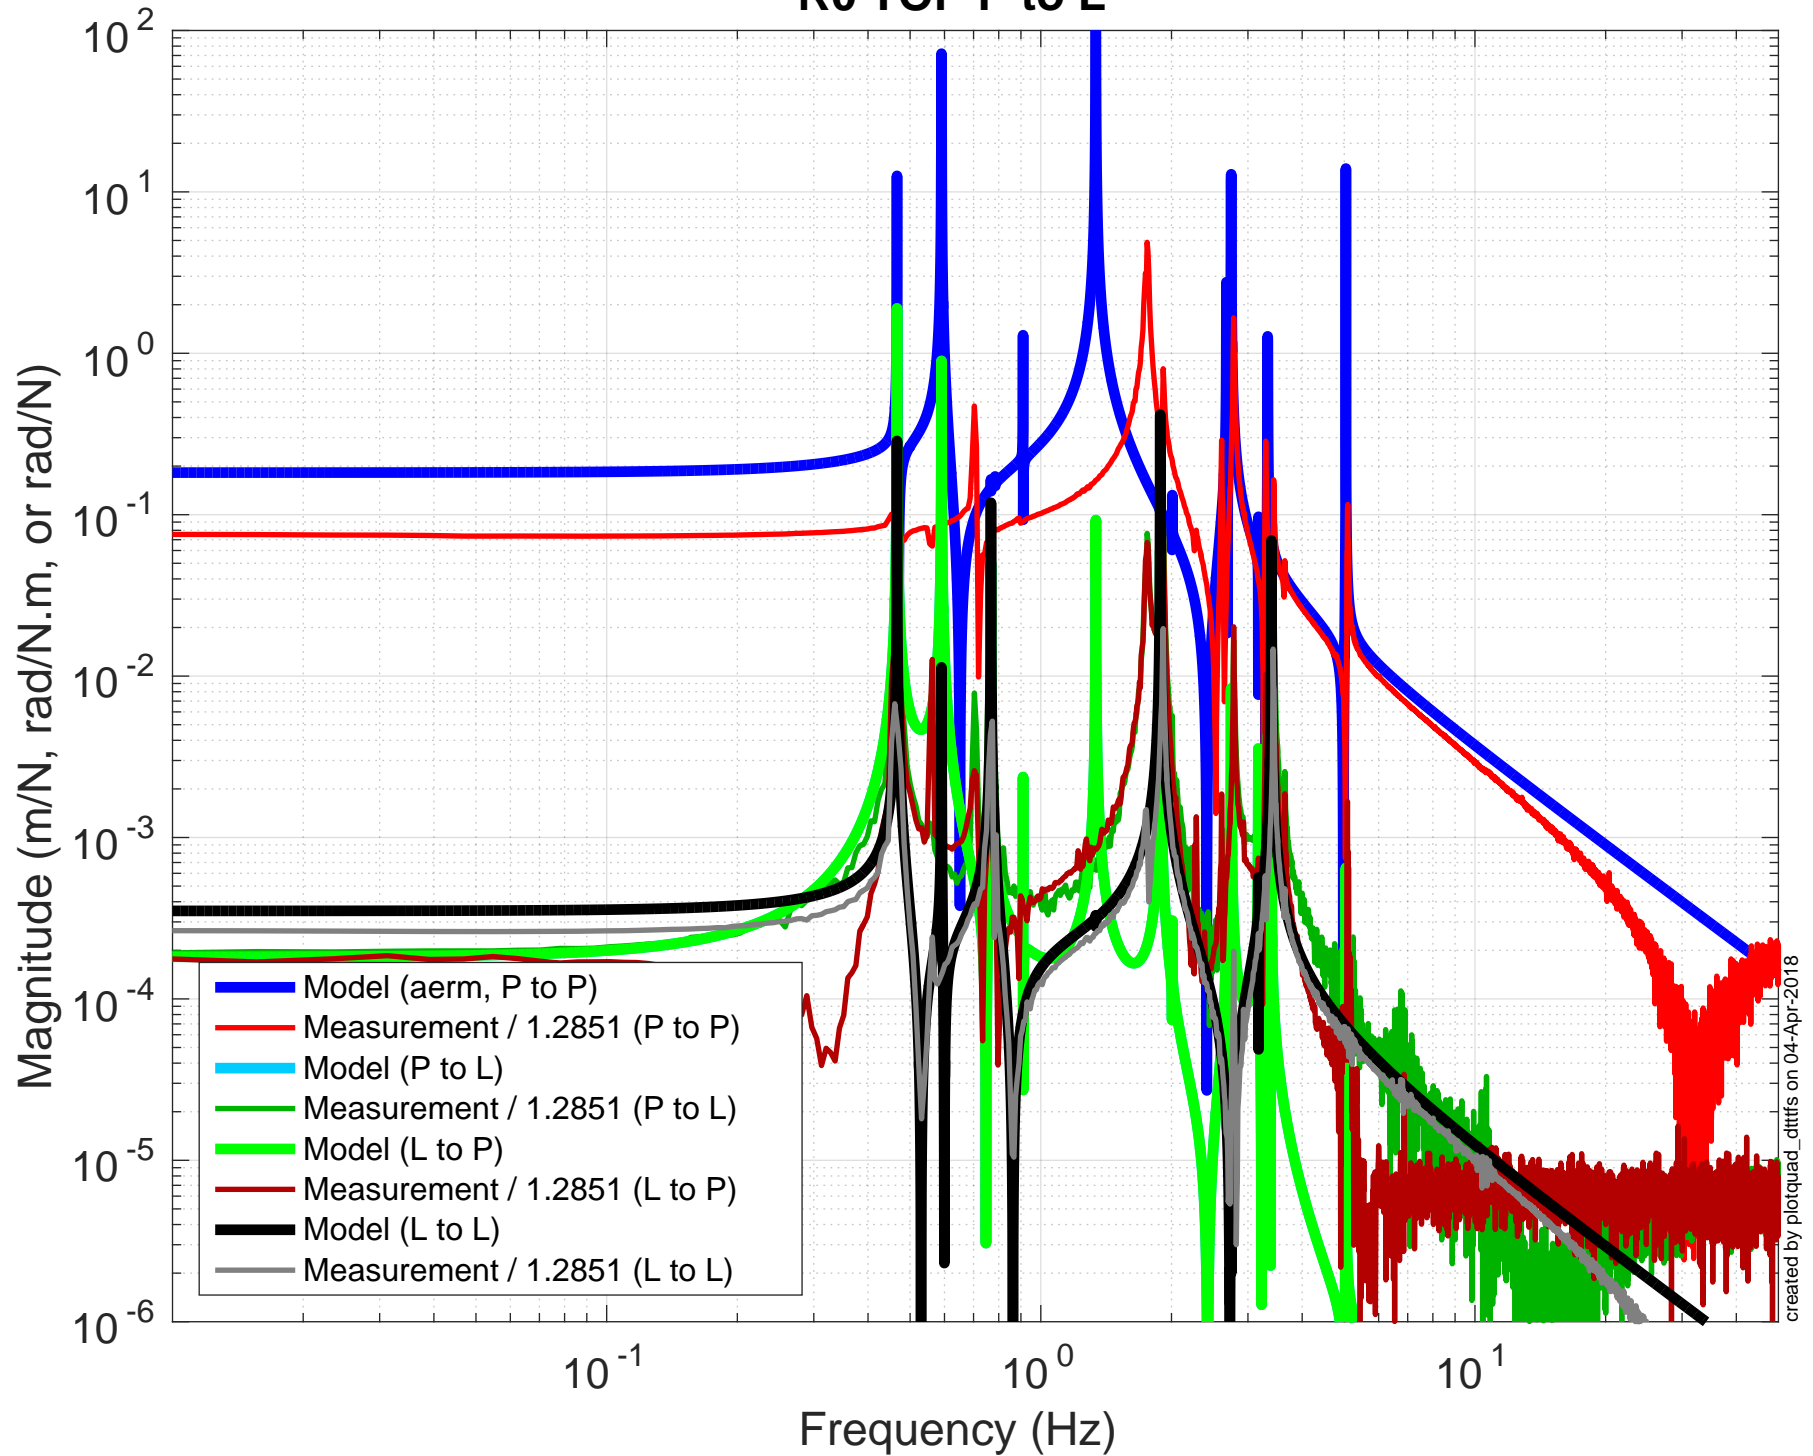

R0 TOP V to L

2018-04-04_1828 H1SUSETMY
R0 TOP R to T

2018-04-04_1828 H1SUSEMY
R0 TOP R to V

2018-04-04_1828 H1SUSEMY

R0 TOP P to L

2018-04-04_1828 H1SUSEM
R0 TOP P to V

2018-04-04_1828 H1SUSETMY

R0 TOP P to R

2018-04-04_1828 H1SUSEMY
R0 TOP T to SD

2018-04-04_1828 H1SUSEM
R0 TOP V to LFRT

2018-04-04_1828 H1SUSETMY
R0 TOP R to LFRT

created by plotquad_dtrifs on 04-Apr-2018

2018-04-04_1828 H1SUSETMY
R0 TOP P to F1F2F3