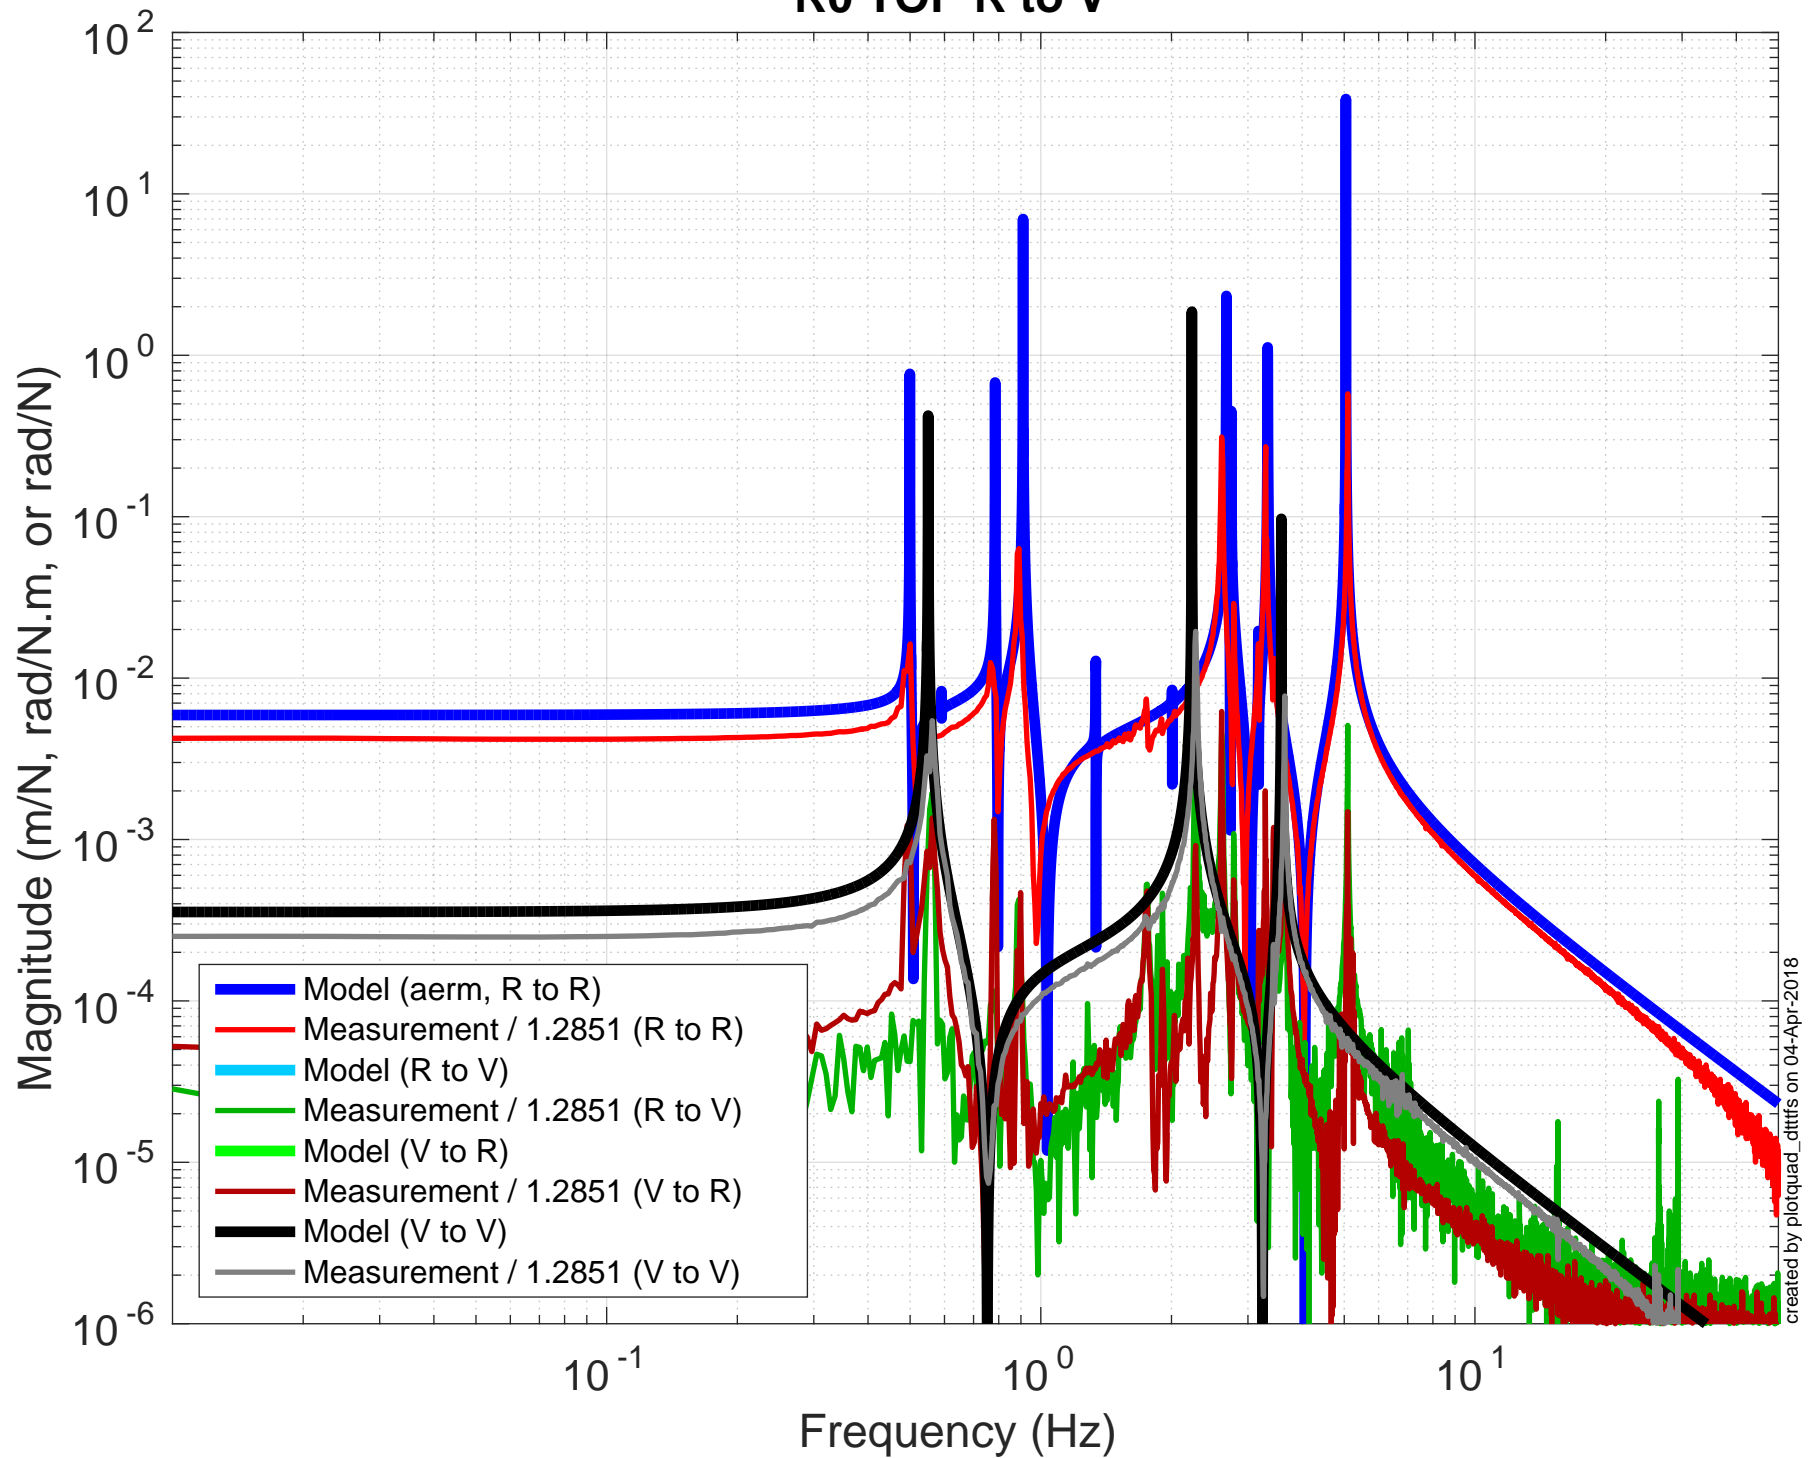

2018-04-04_1828 H1SUSEMY
R0 TOP R to V