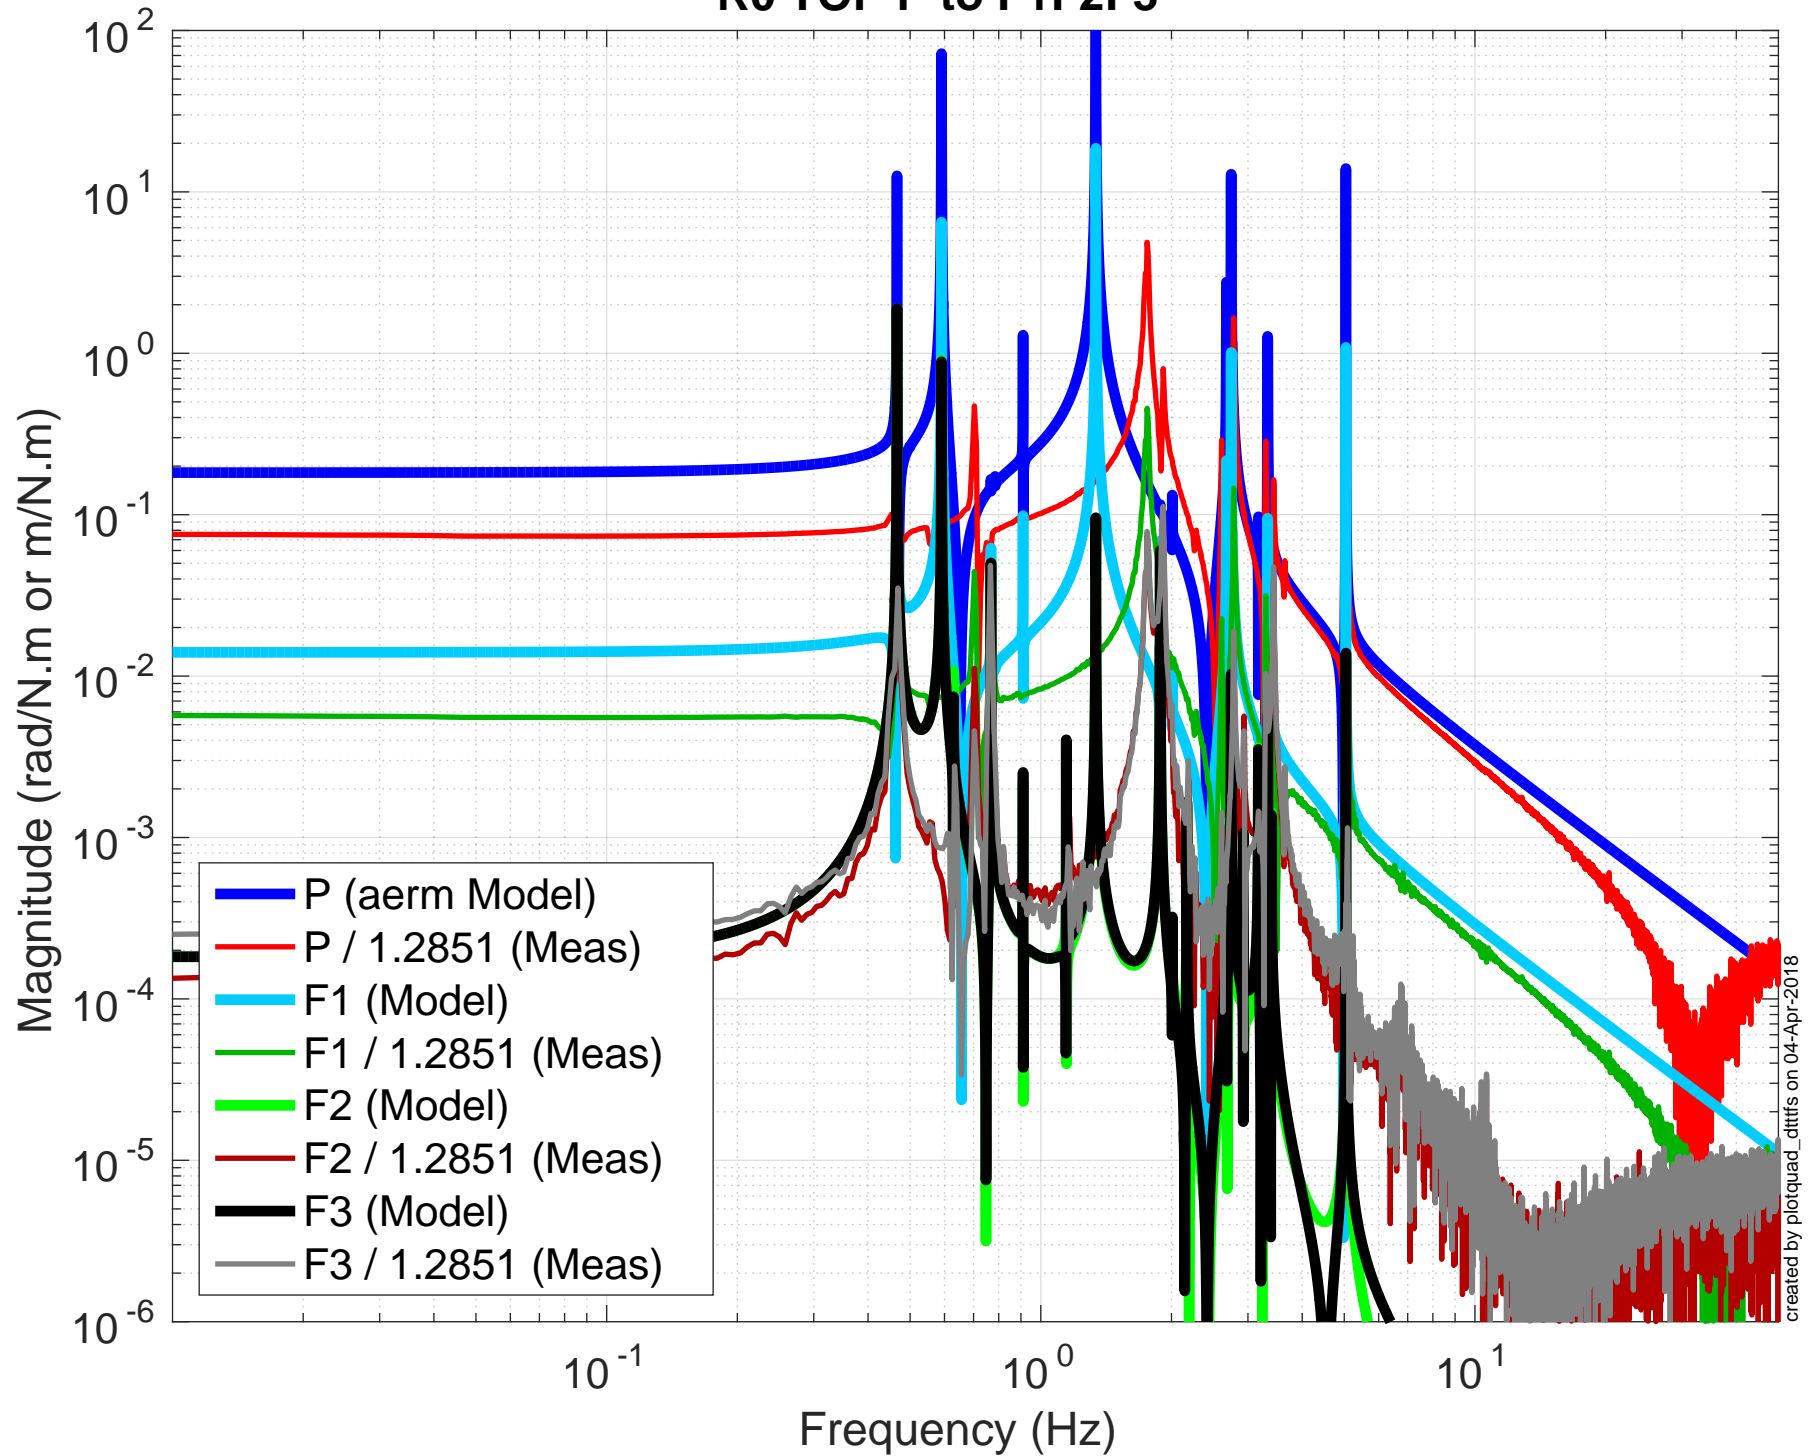

2018-04-04_1828 H1SUSEMY
R0 TOP T to SD

2018-04-04_1828 H1SUSEM
R0 TOP V to LFRT

2018-04-04_1828 H1SUSETMY
R0 TOP R to LFRT

created by plotquad_dtrifs on 04-Apr-2018

2018-04-04_1828 H1SUSETMY
R0 TOP P to F1F2F3