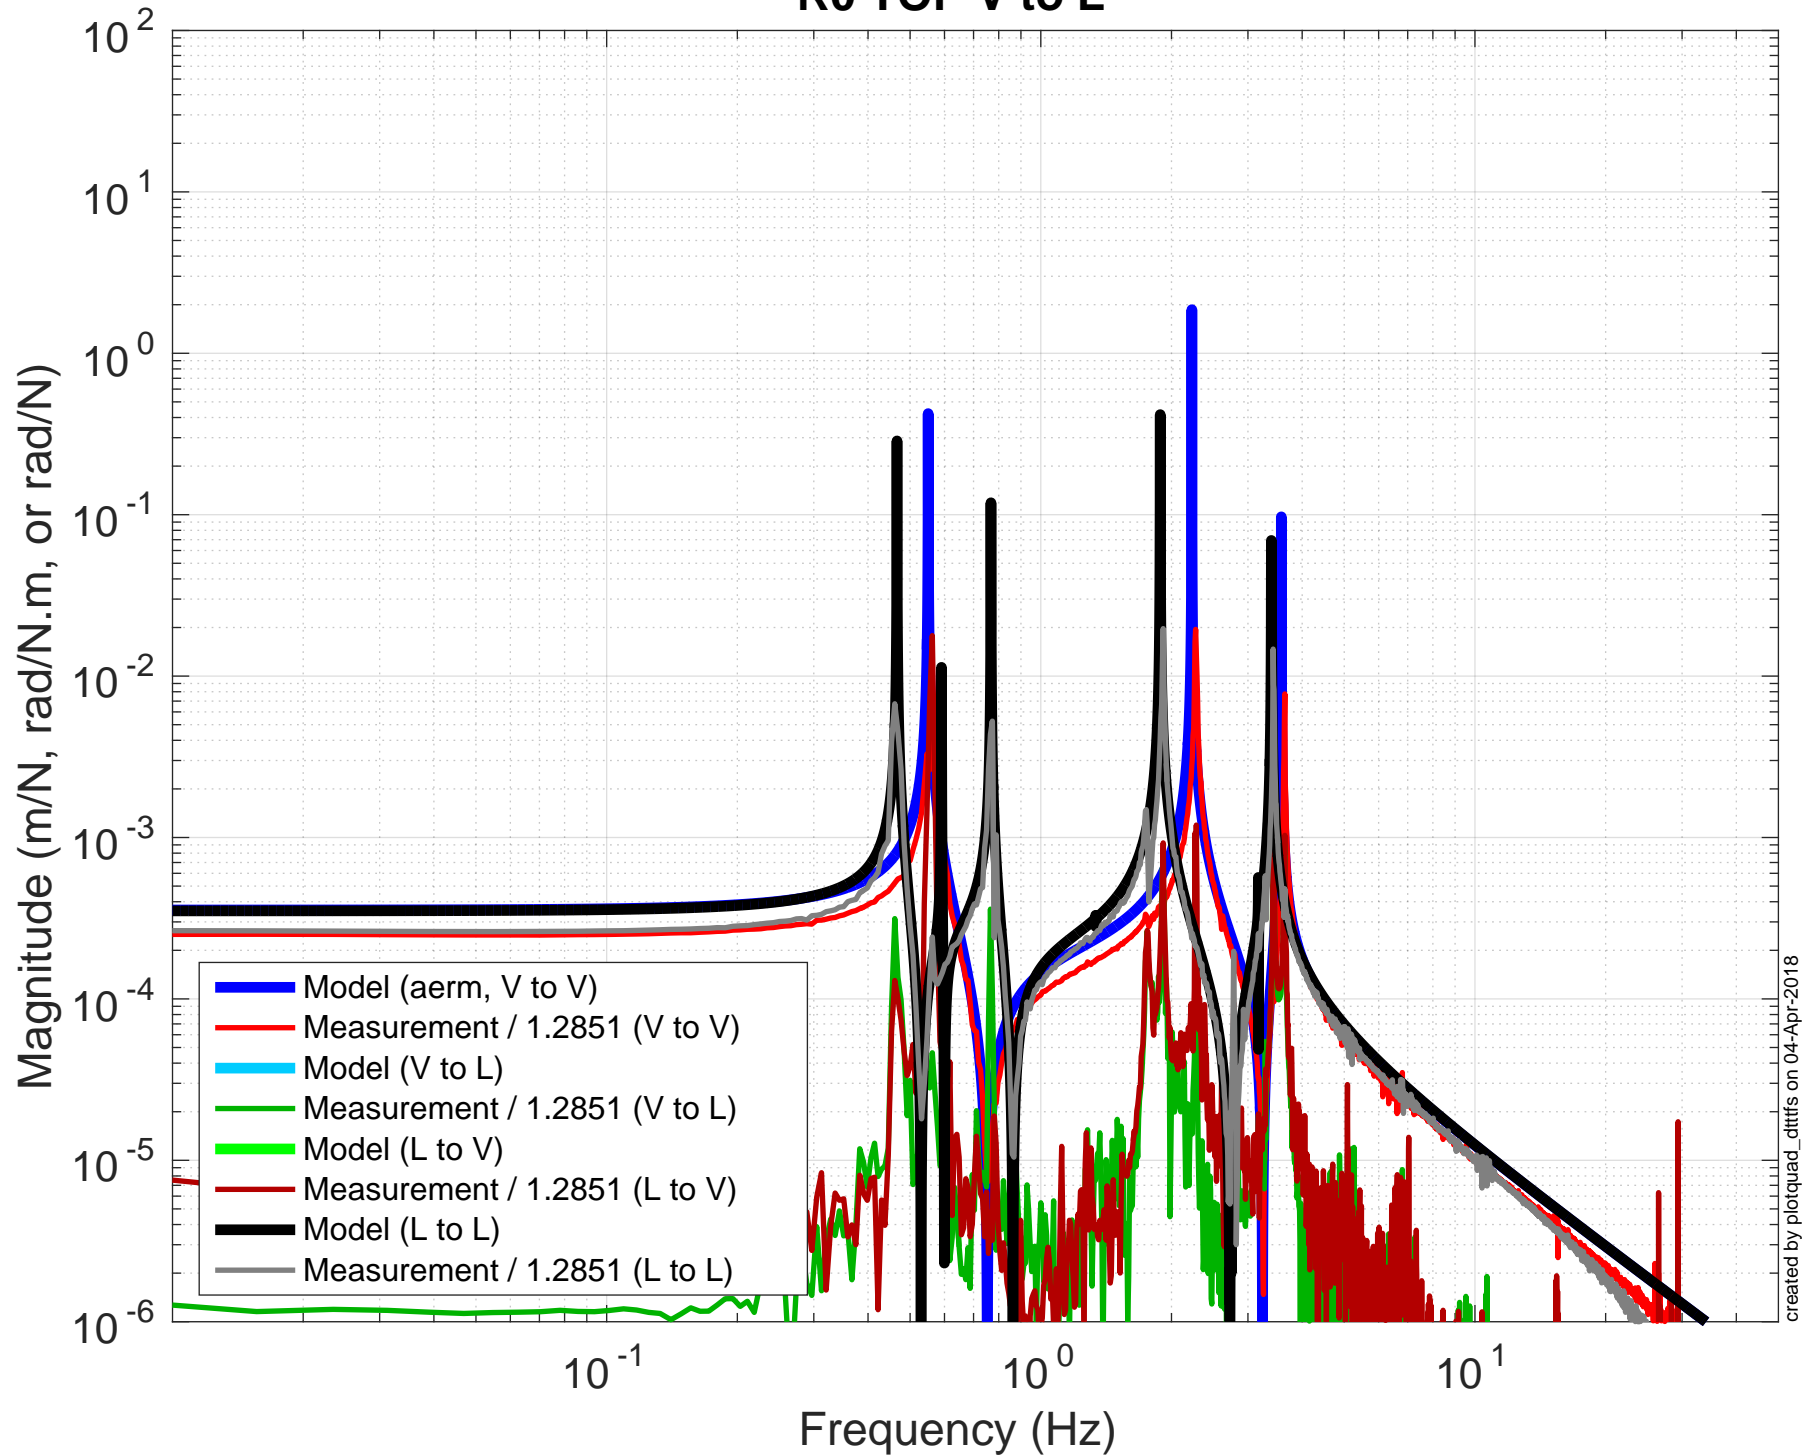

2018-04-04_1828 H1SUSEMY

R0 TOP V to L