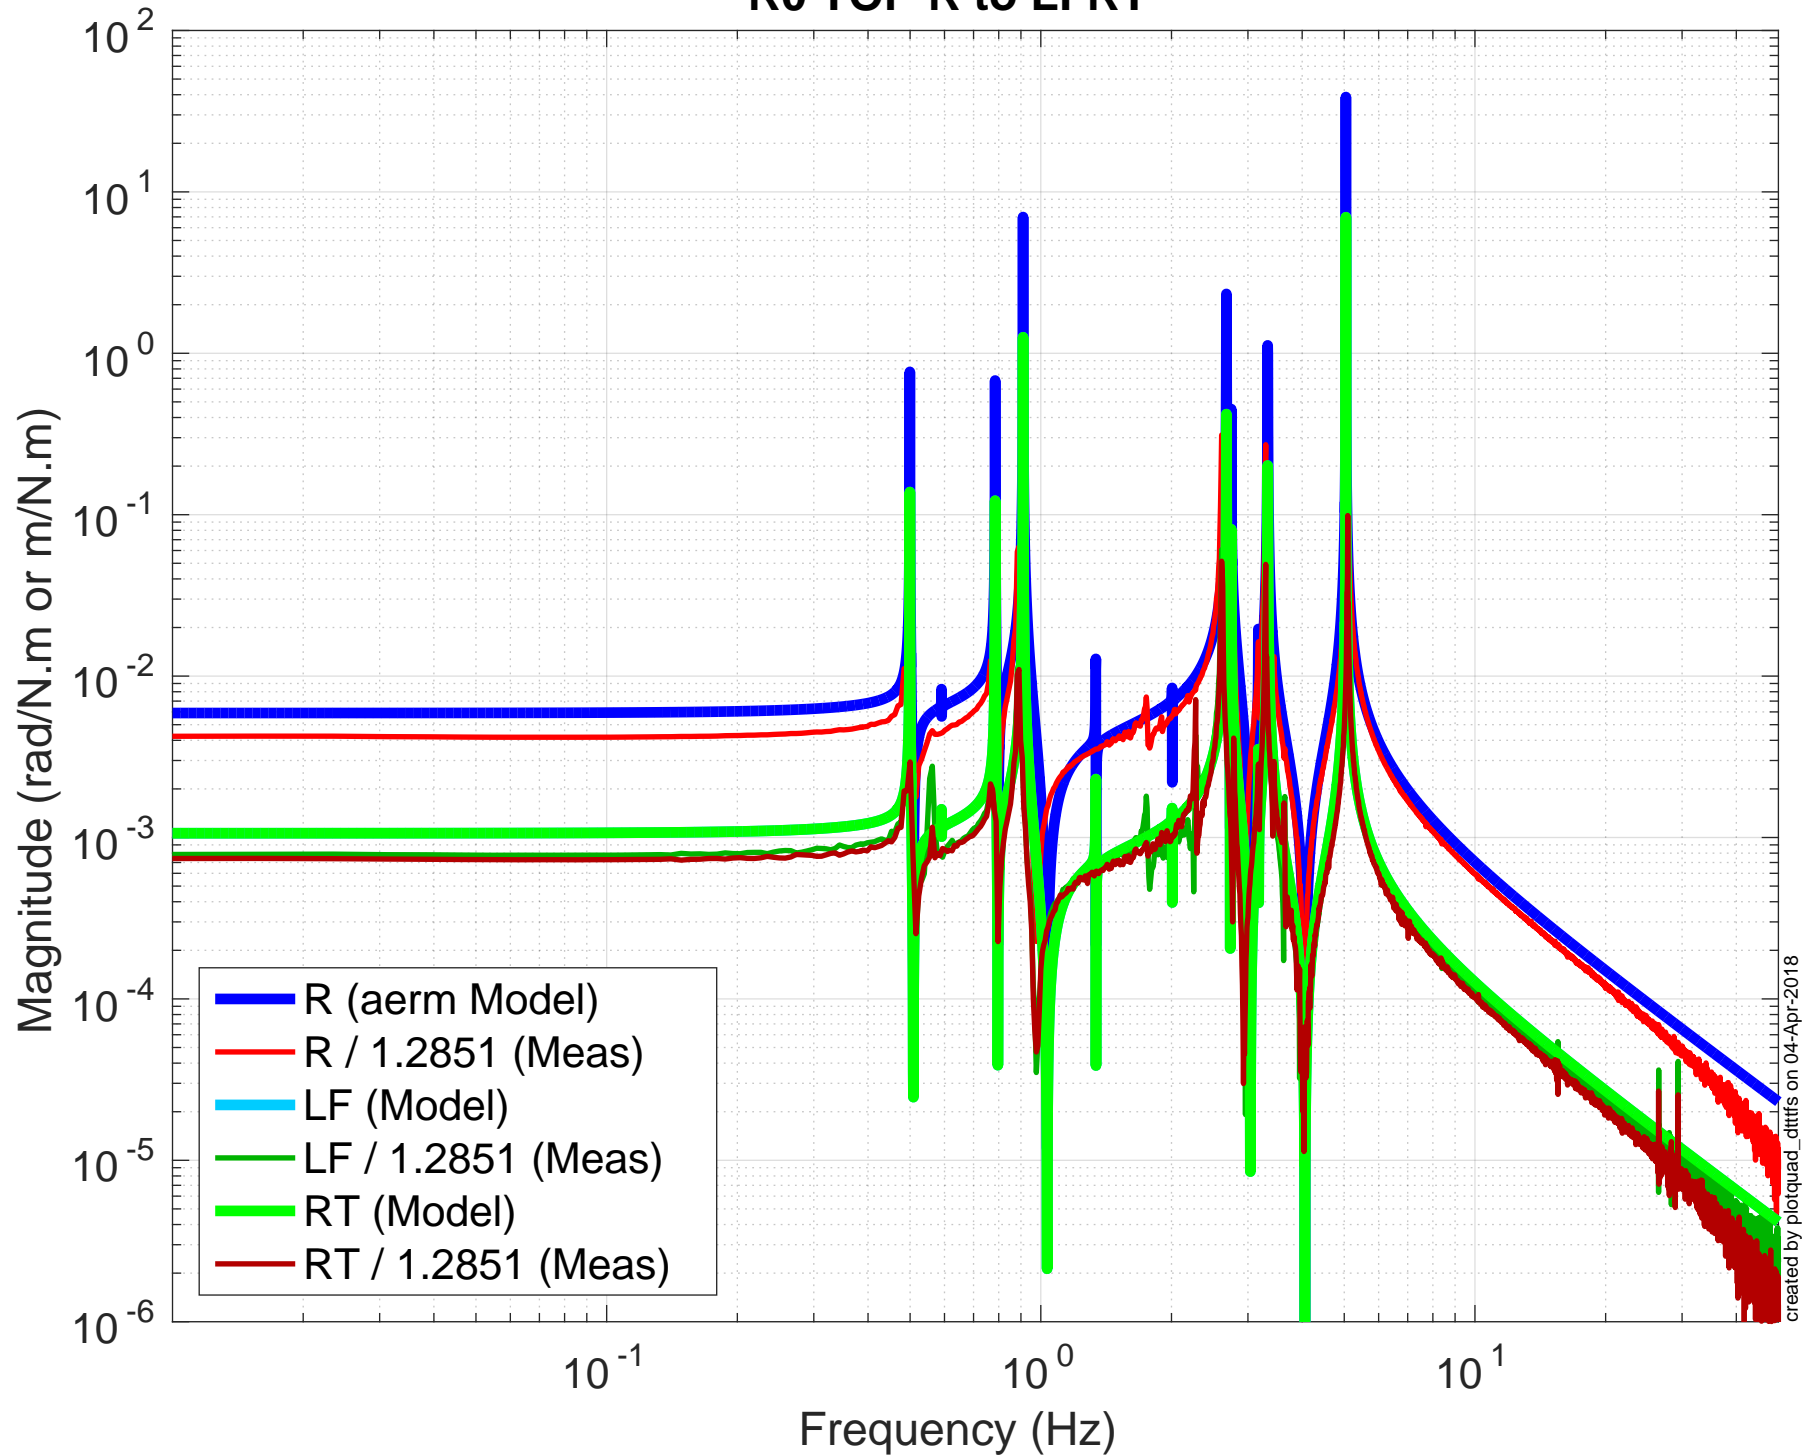

R0 TOP V to L

2018-04-04_1828 H1SUSETMY
R0 TOP R to T

2018-04-04_1828 H1SUSEMY
R0 TOP R to V

2018-04-04_1828 H1SUSEMY

R0 TOP P to L

2018-04-04_1828 H1SUSEM
R0 TOP P to V

2018-04-04_1828 H1SUSETMY

R0 TOP P to R

2018-04-04_1828 H1SUSEMY
R0 TOP T to SD

2018-04-04_1828 H1SUSEM
R0 TOP V to LFRT

2018-04-04_1828 H1SUSETMY
R0 TOP R to LFRT

created by plotquad_dtrifs on 04-Apr-2018

2018-04-04_1828 H1SUSETMY
R0 TOP P to F1F2F3