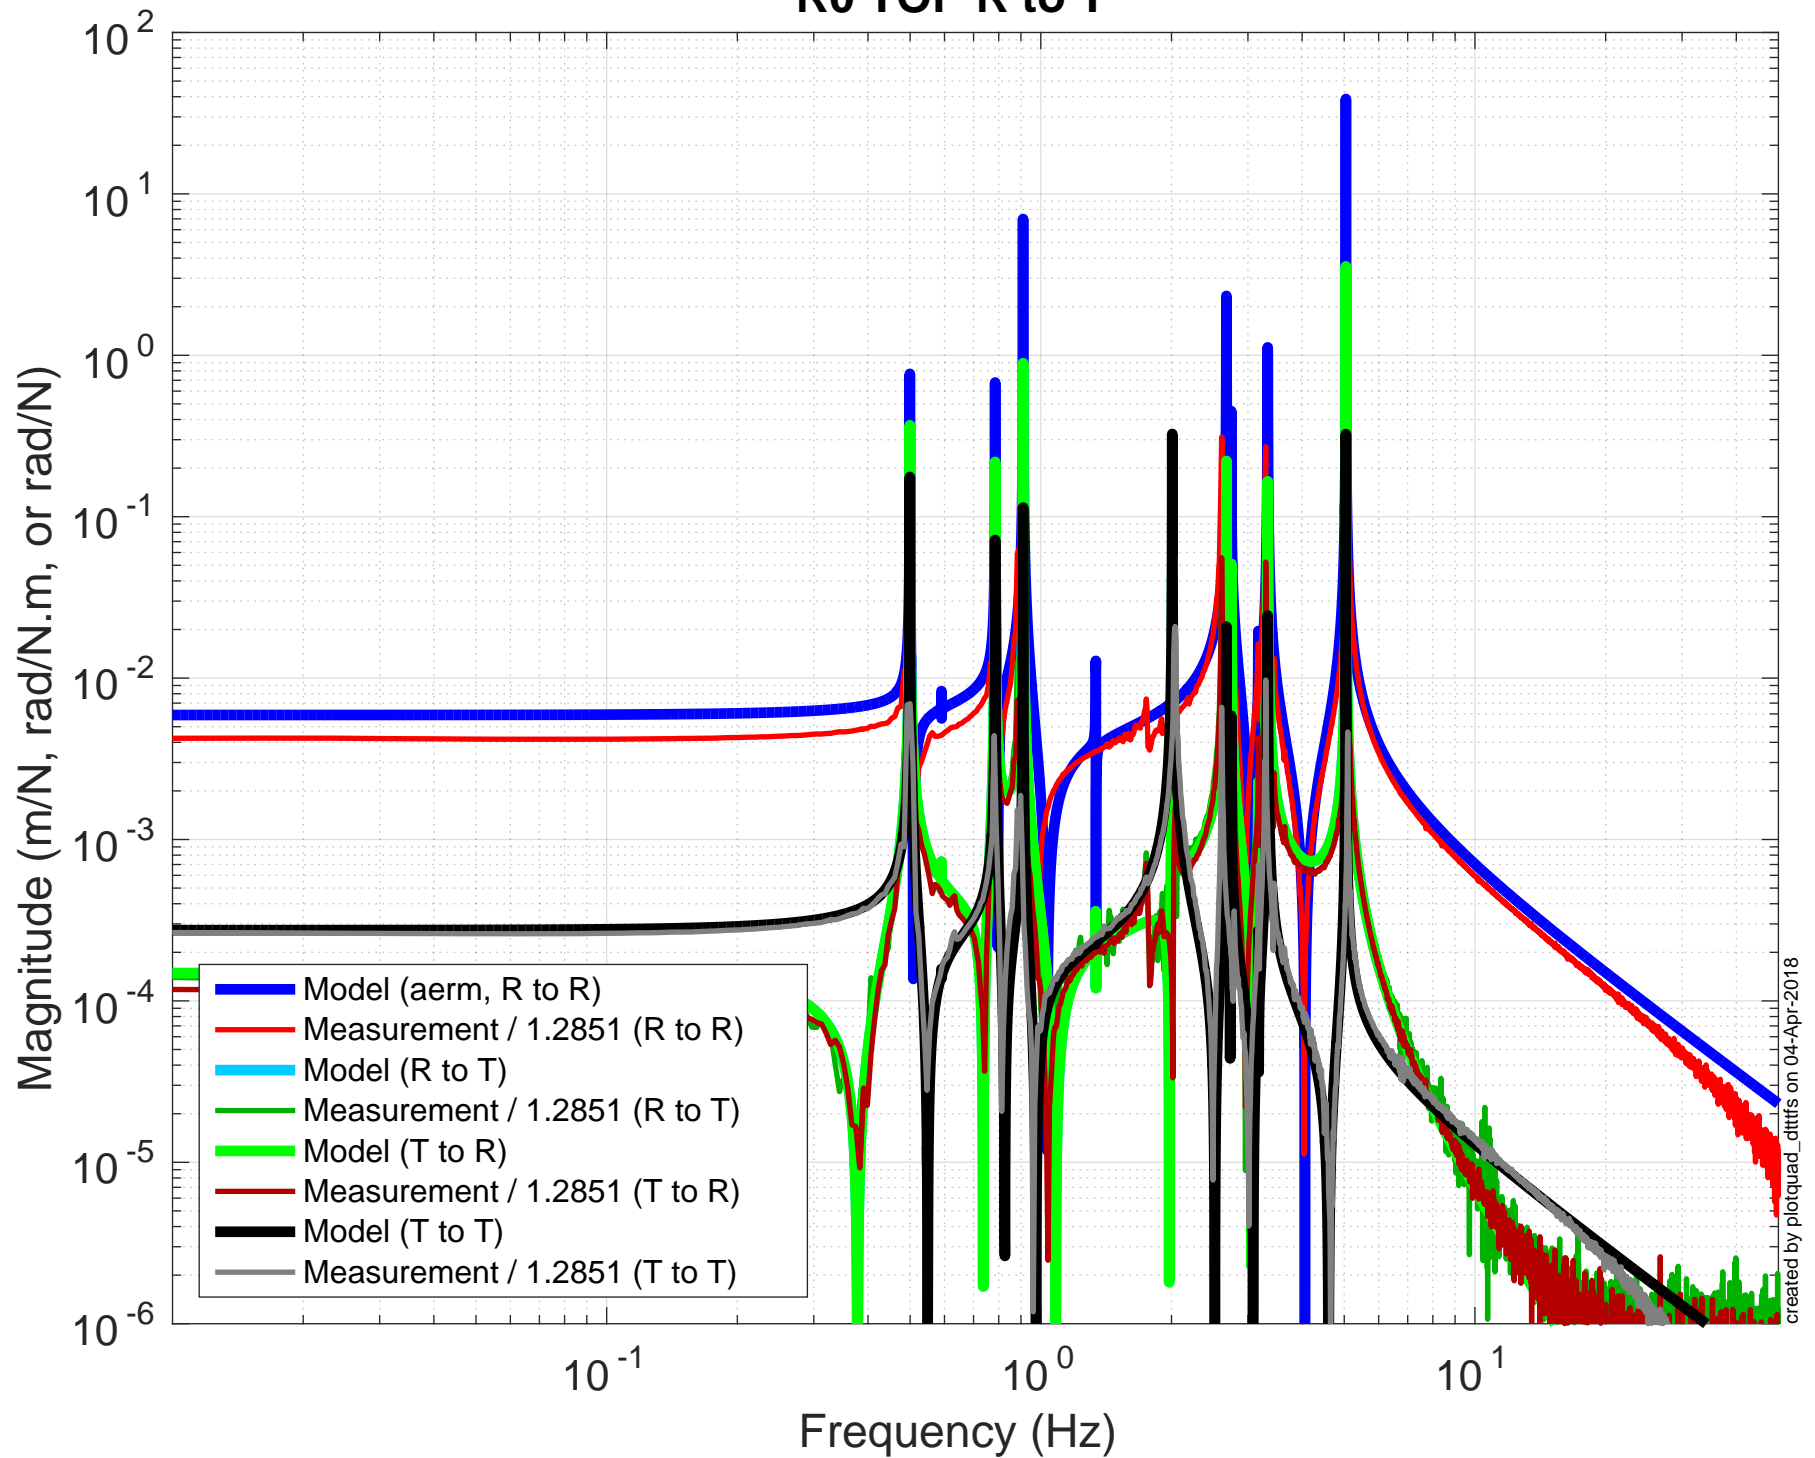

2018-04-04_1828 H1SUSETMY
R0 TOP R to T