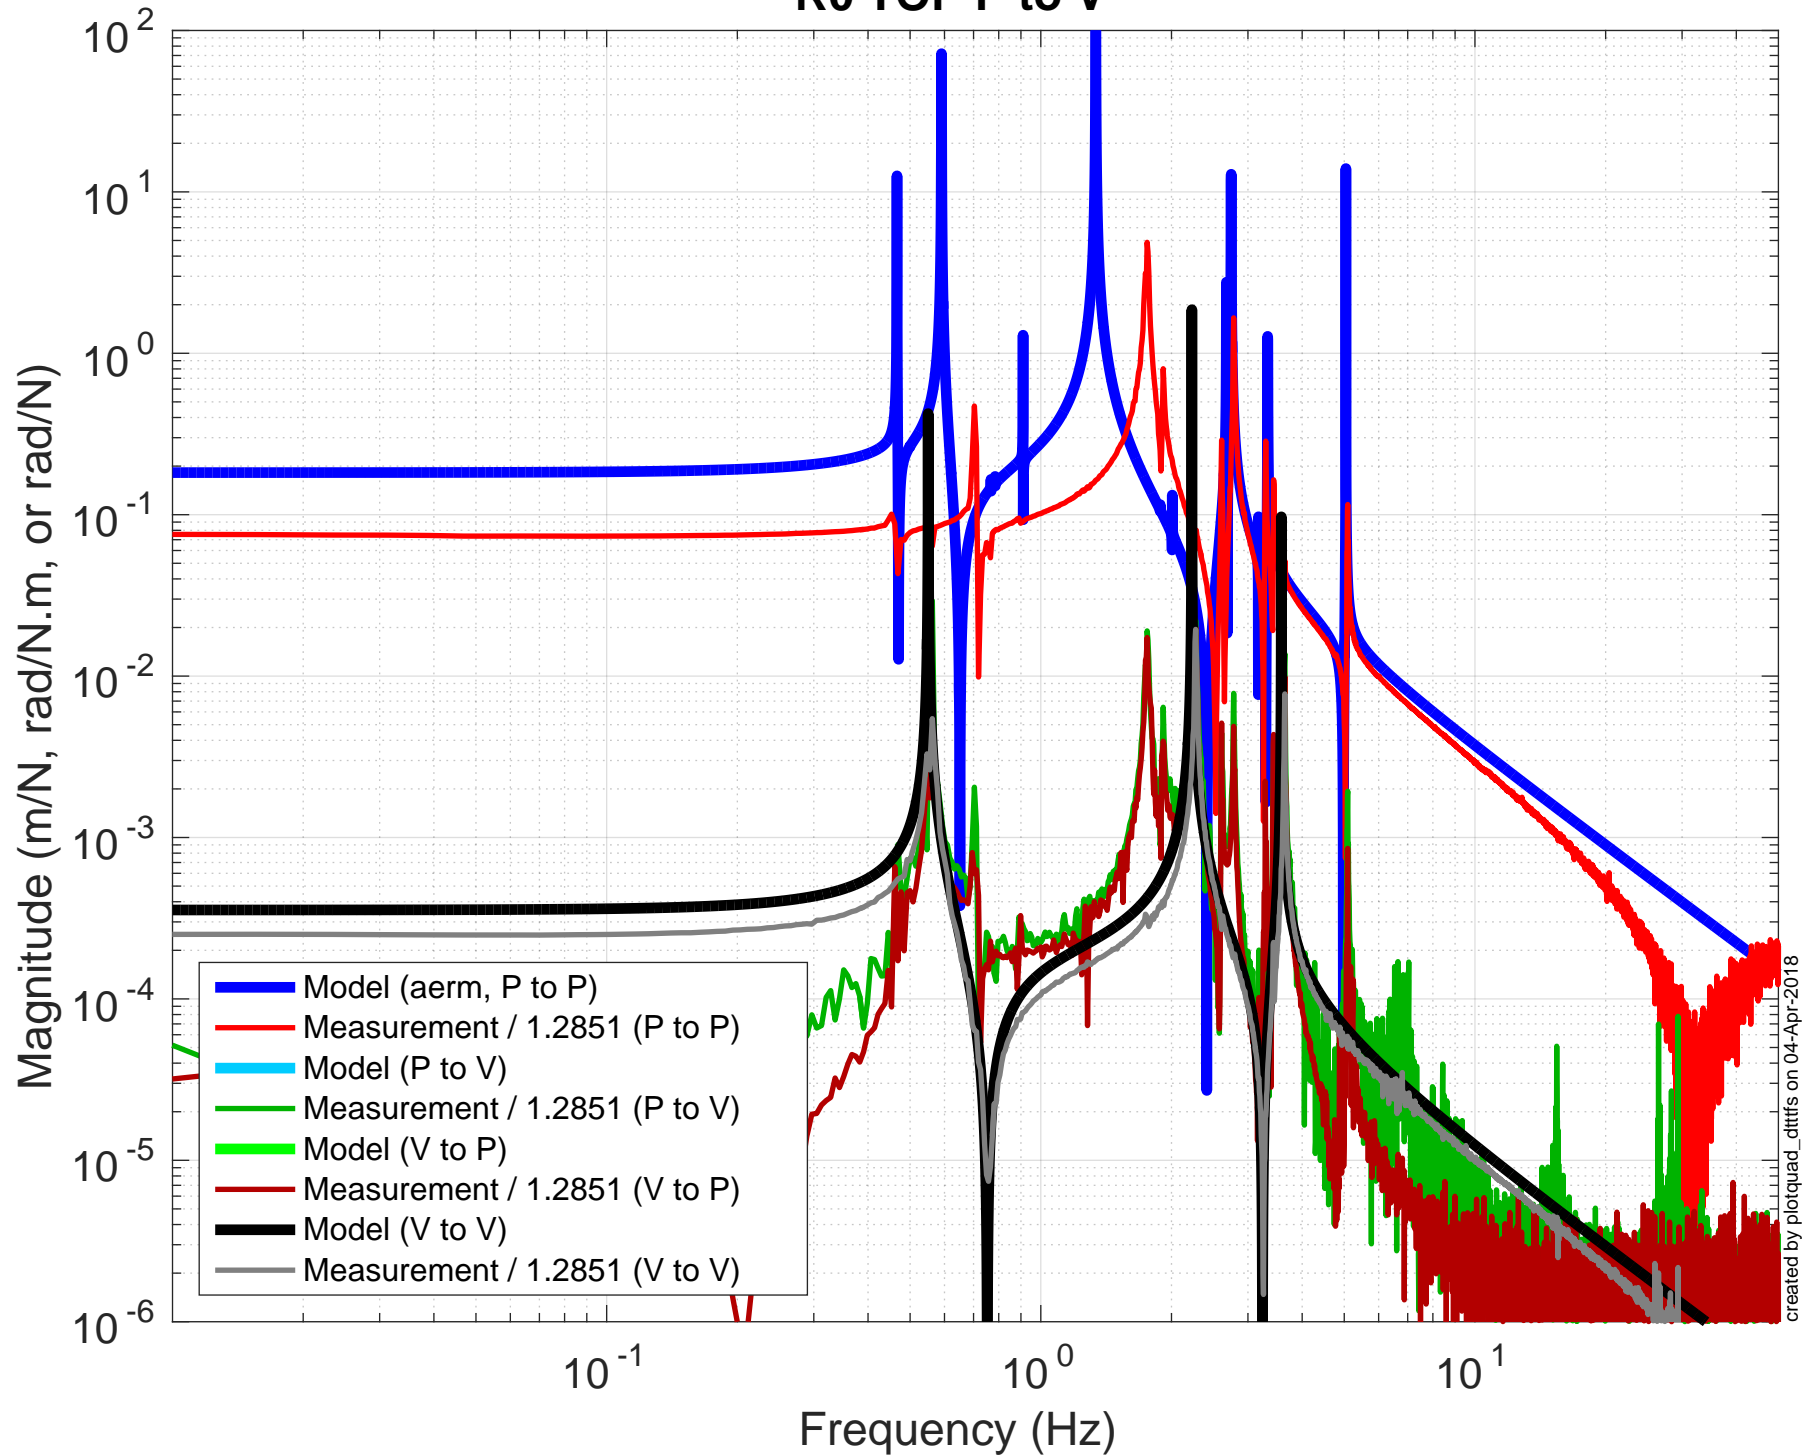

R0 TOP V to L

2018-04-04_1828 H1SUSETMY
R0 TOP R to T

2018-04-04_1828 H1SUSEMY
R0 TOP R to V

2018-04-04_1828 H1SUSEMY

R0 TOP P to L

2018-04-04_1828 H1SUSEM
R0 TOP P to V

2018-04-04_1828 H1SUSETMY

R0 TOP P to R

2018-04-04_1828 H1SUSEMY
R0 TOP T to SD

2018-04-04_1828 H1SUSEM
R0 TOP V to LFRT

2018-04-04_1828 H1SUSETMY
R0 TOP R to LFRT

created by plotquad_dtrifs on 04-Apr-2018

2018-04-04_1828 H1SUSETMY
R0 TOP P to F1F2F3