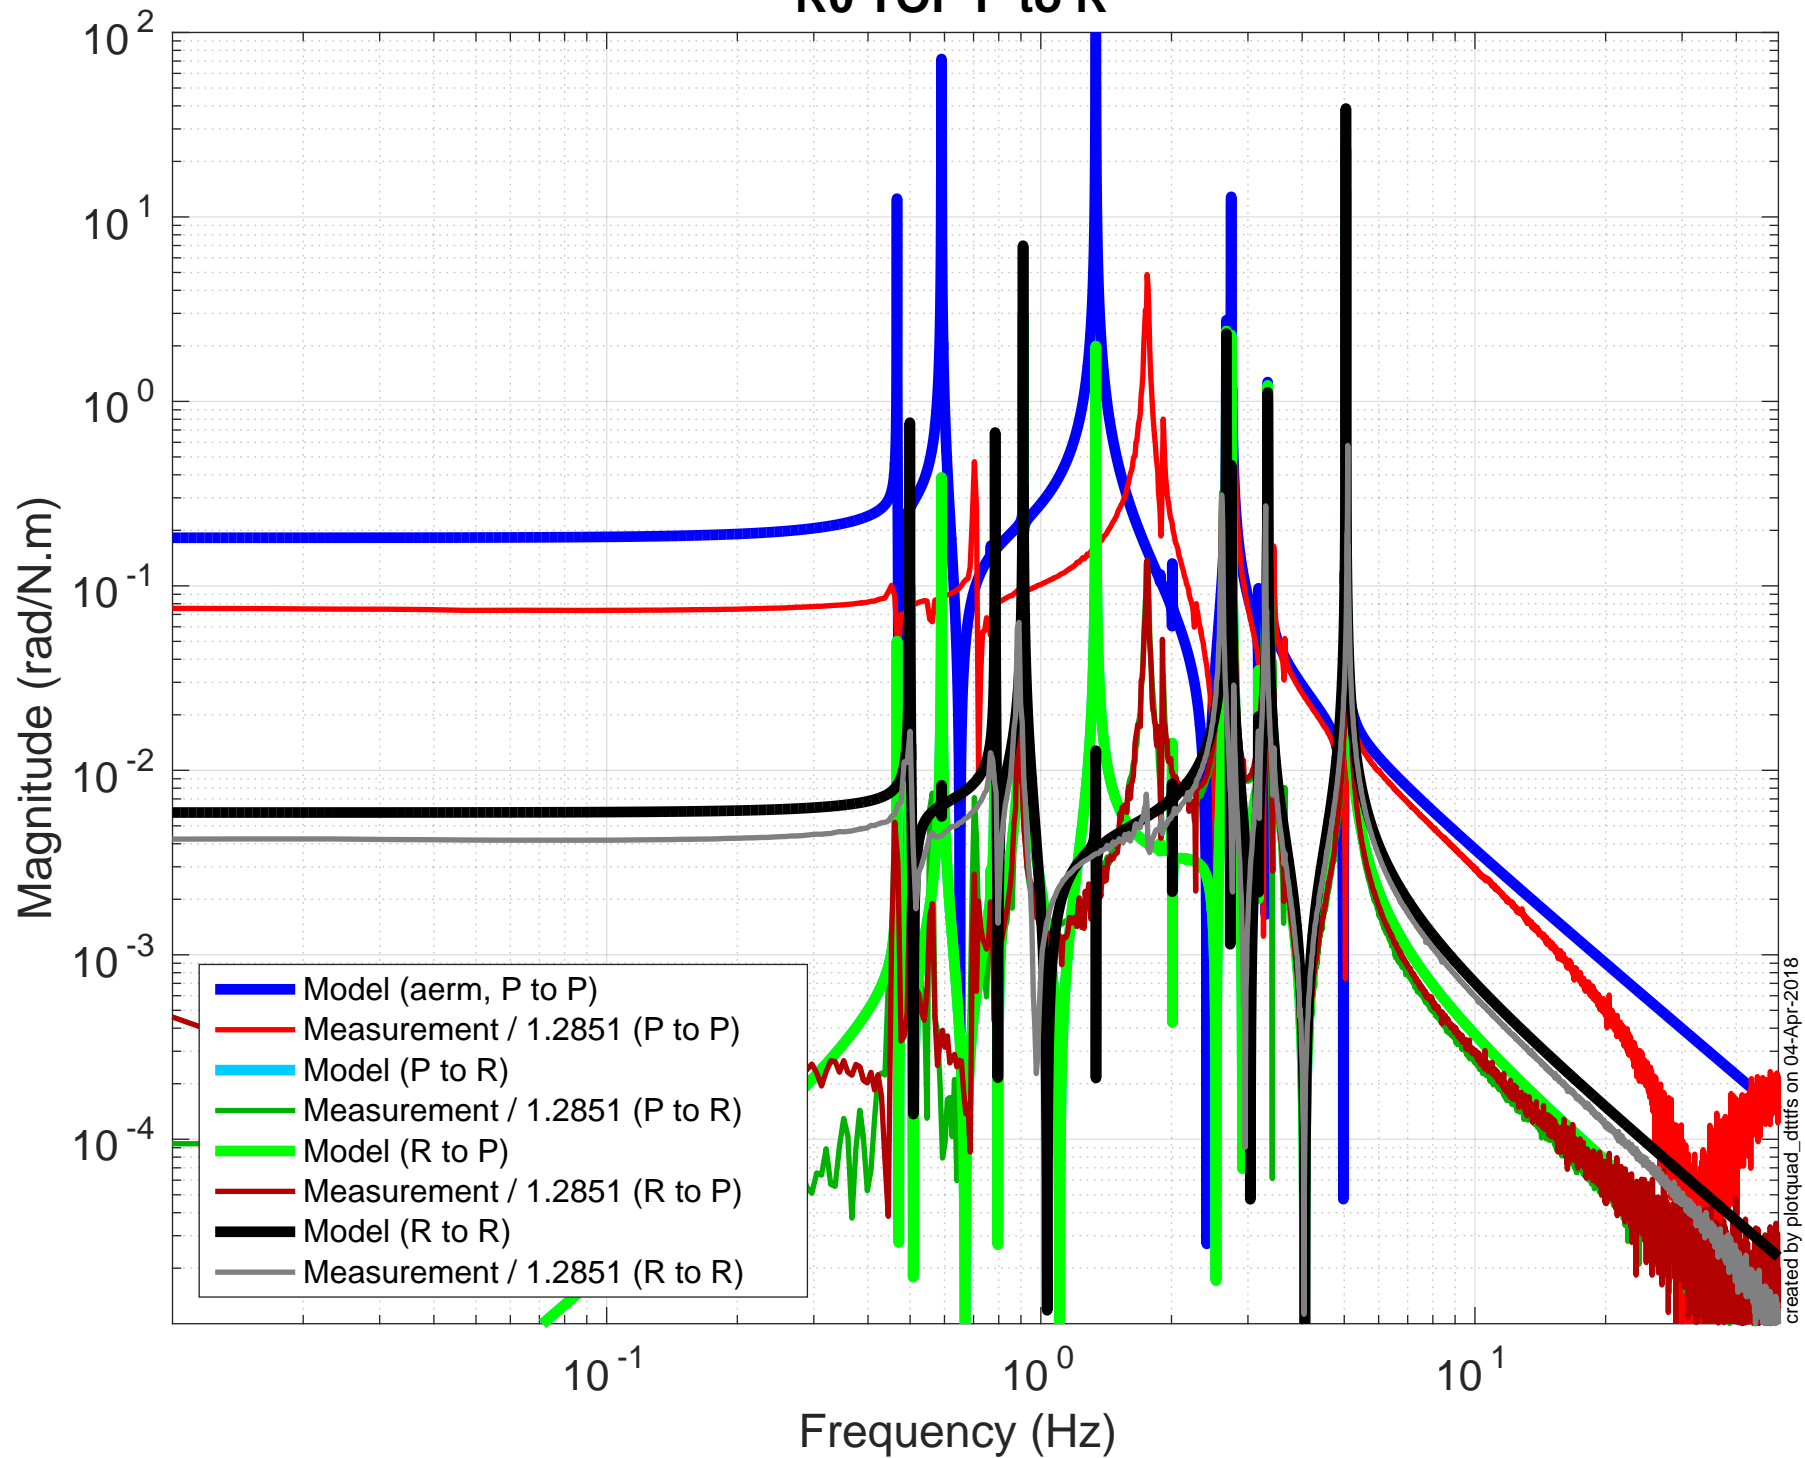

R0 TOP V to L

2018-04-04_1828 H1SUSETMY
R0 TOP R to T

2018-04-04_1828 H1SUSEMY
R0 TOP R to V

2018-04-04_1828 H1SUSEMY

R0 TOP P to L

2018-04-04_1828 H1SUSEM
R0 TOP P to V

2018-04-04_1828 H1SUSETMY

R0 TOP P to R

2018-04-04_1828 H1SUSEMY
R0 TOP T to SD

2018-04-04_1828 H1SUSEM
R0 TOP V to LFRT

2018-04-04_1828 H1SUSETMY
R0 TOP R to LFRT

created by plotquad_dtrifs on 04-Apr-2018

2018-04-04_1828 H1SUSETMY
R0 TOP P to F1F2F3