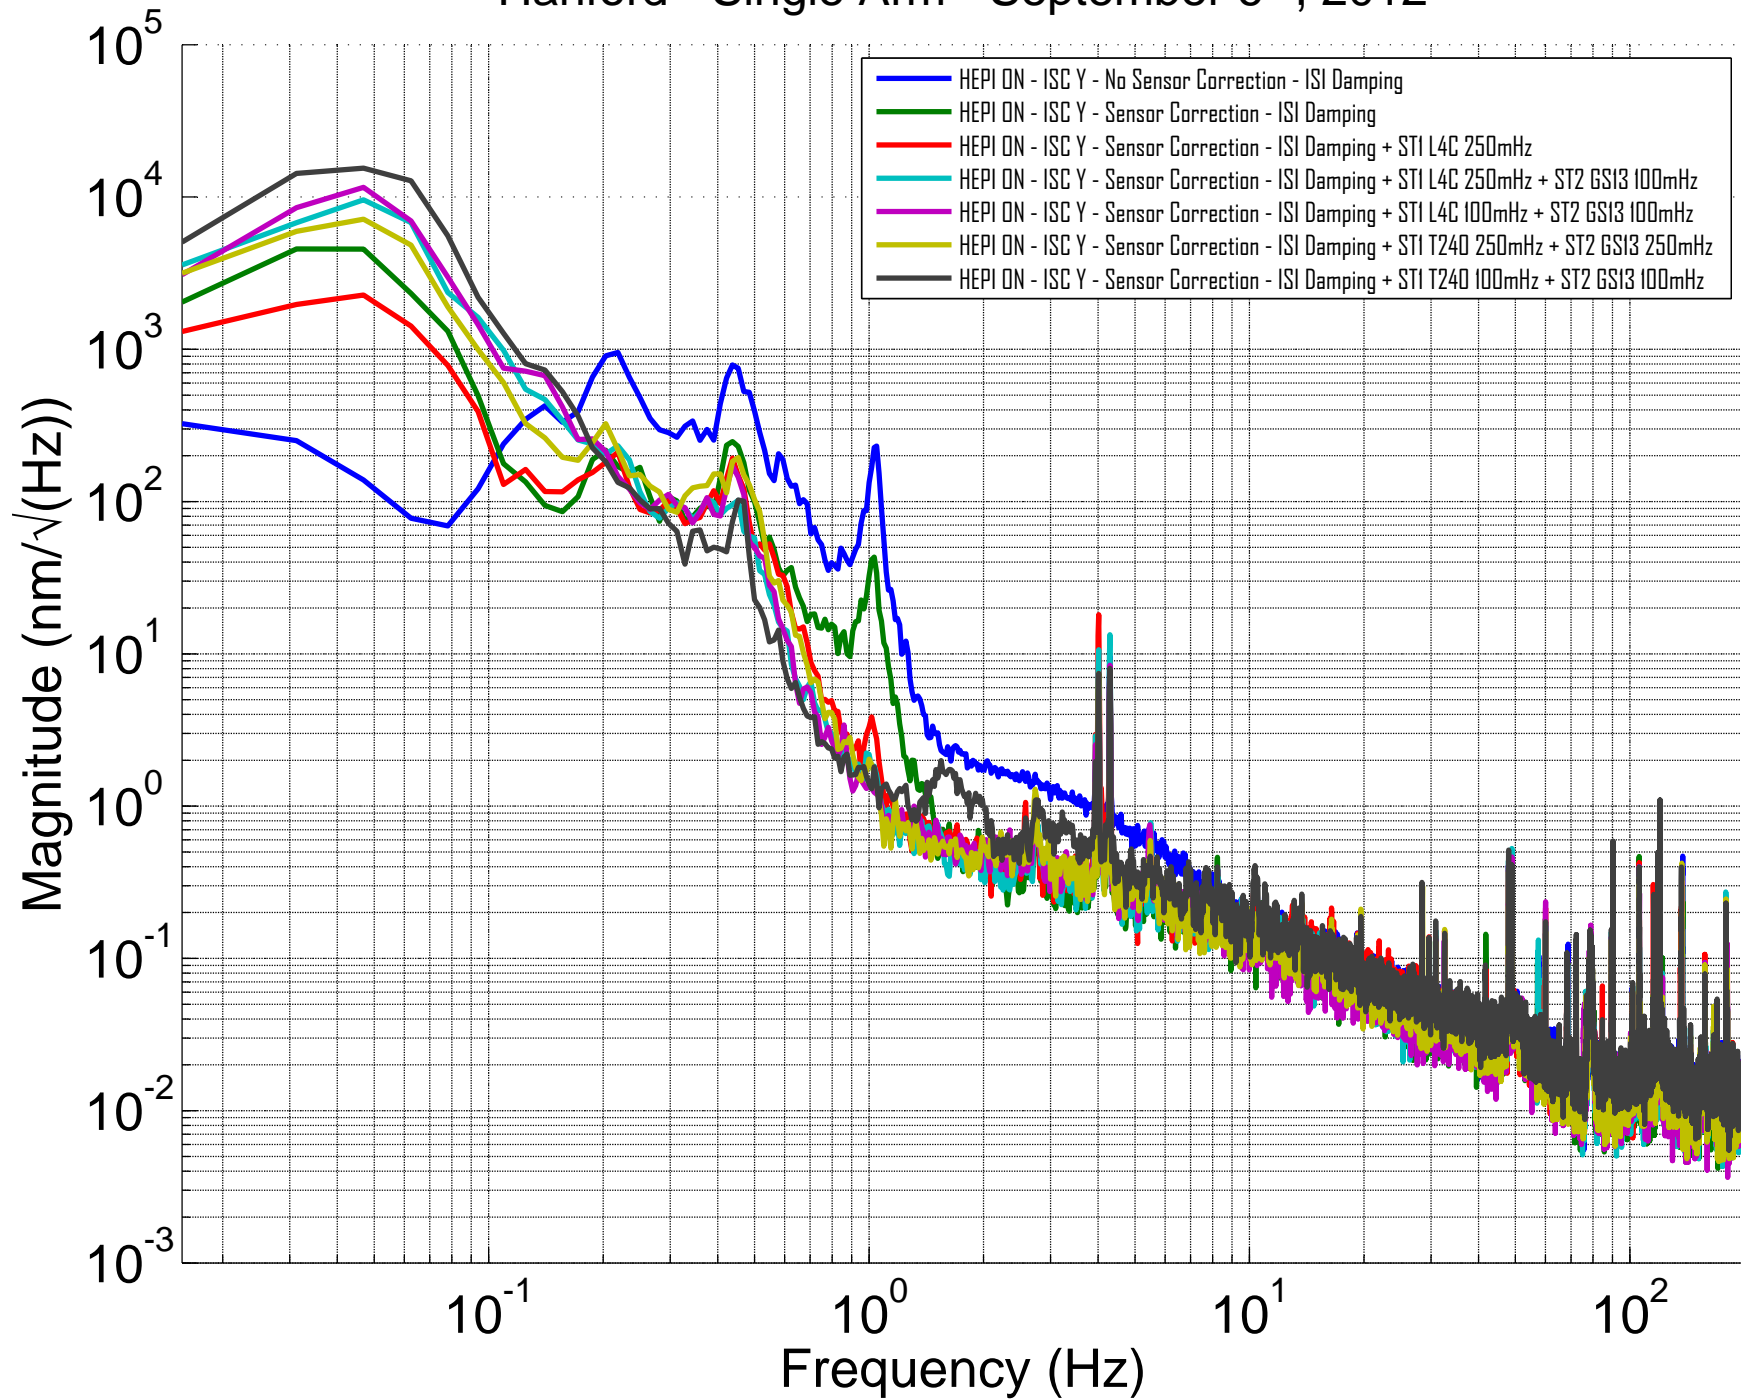

H2:ALS-Y ARM LONG IN1 DQ

Hanford - Single Arm - September 6th, 2012

created by List_Spectra_Single_Arm_20120906_2 on 09-Sep-2012 - Vincent Lhuillier