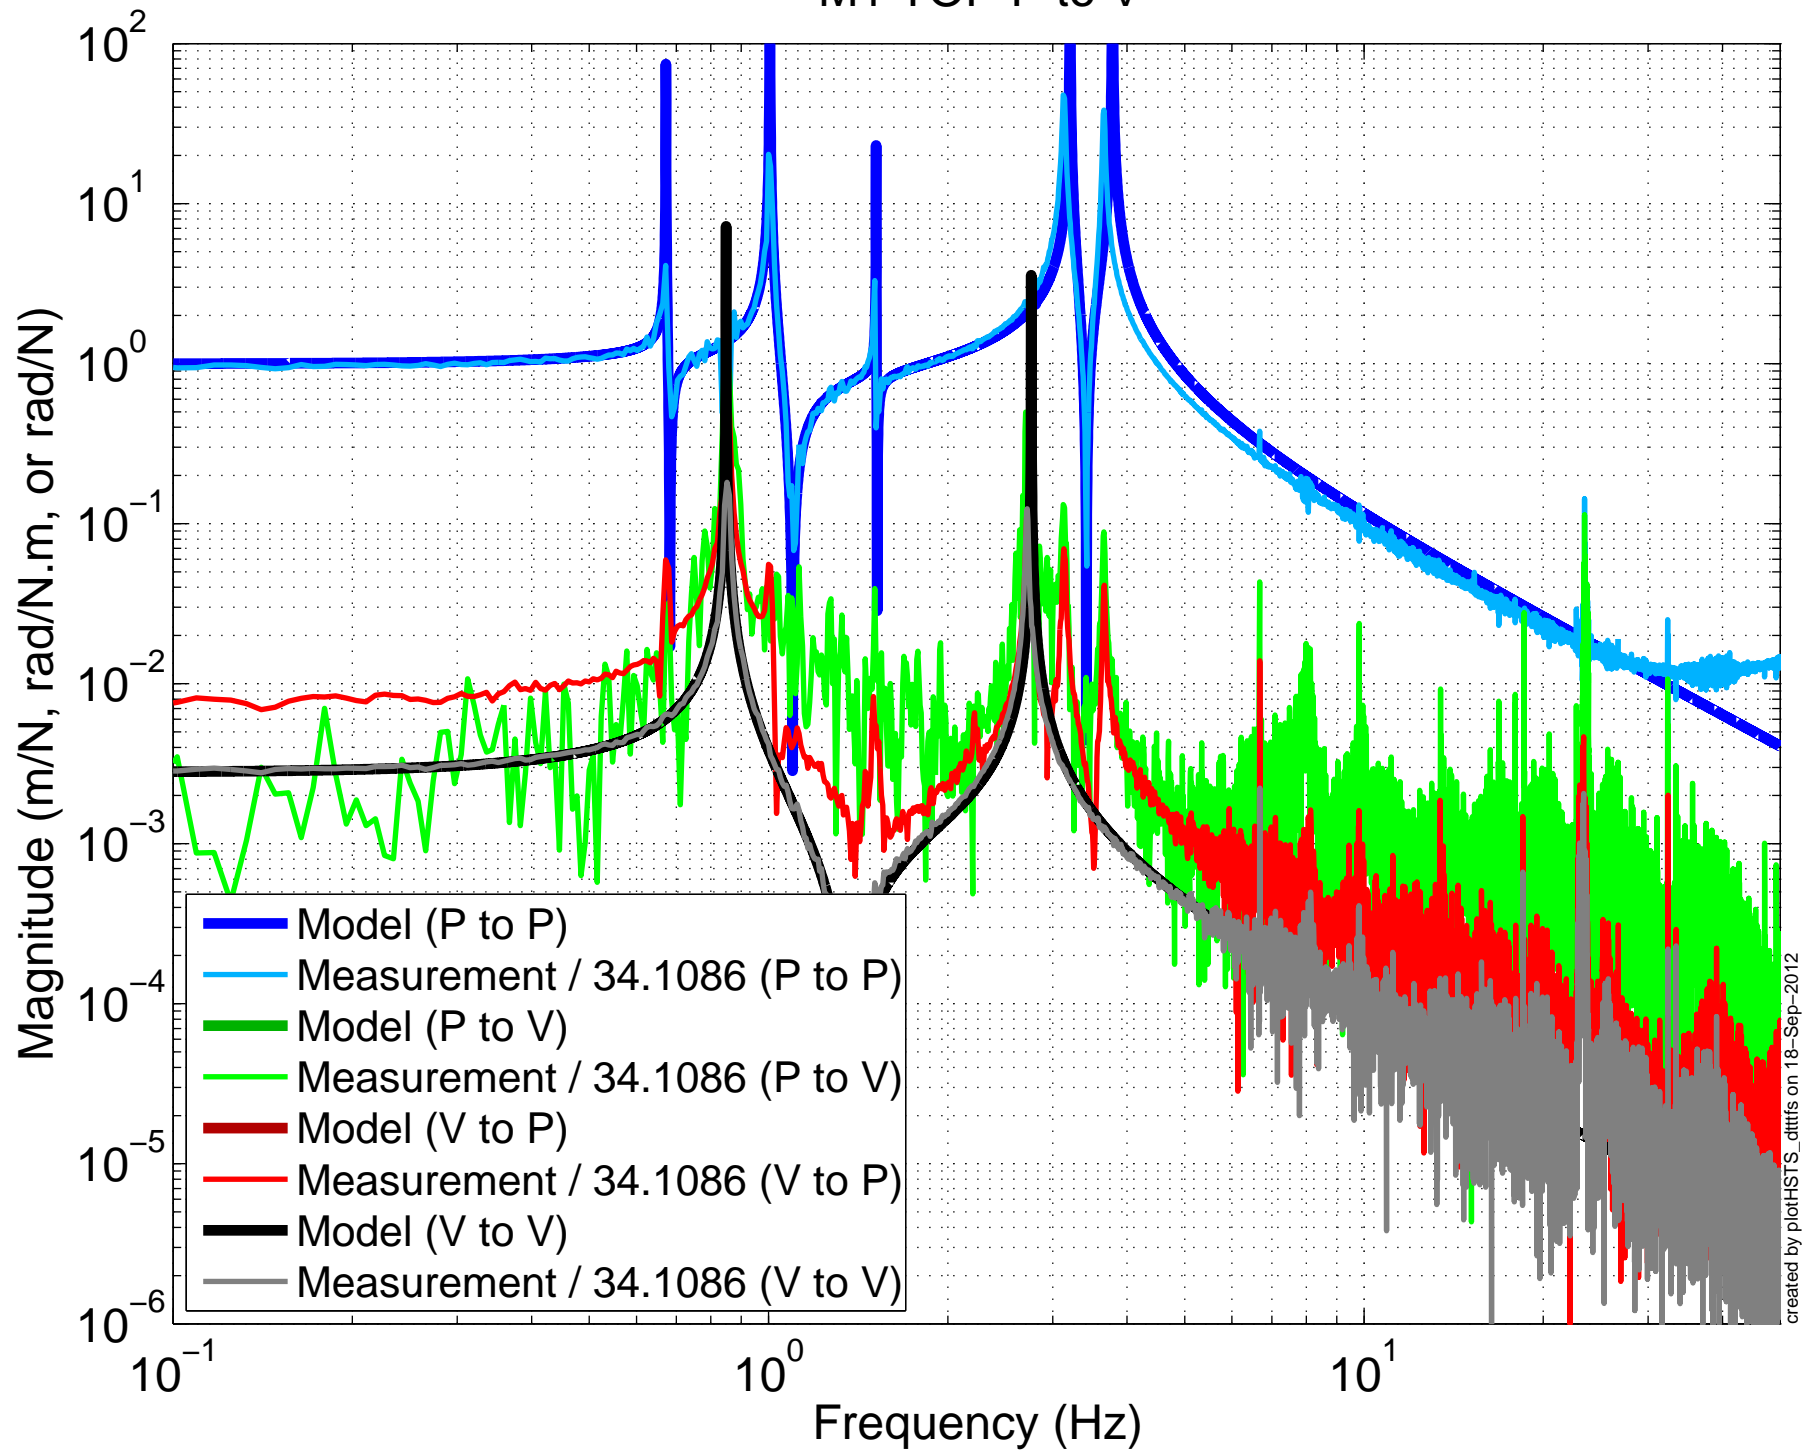

X1SUSPRM BUILD
M1L to L, 2012-09-17

X1SUSPRM BUILD
M1T to T, 2012-09-17

X1SUSPRM BUILD
M1V to V, 2012-09-17

X1SUSPRM BUILD
M1R to R, 2012-09-17

X1SUSPRM BUILD
M1P to P, 2012-09-17

created by plotHSTS_dttf/s on 18-Sep-2012

X1SUSPRM BUILD

M1Y to Y, 2012-09-17

X1SUSPRM BUILD

M1 TOP V to L

X1SUSPRM BUILD

M1 TOP R to T

X1SUSPRM BUILD
M1 TOP R to V

X1SUSPRM BUILD
M1 TOP P to L

X1SUSPRM BUILD
M1 TOP P to V

X1SUSPRM BUILD
M1 TOP P to R

X1SUSPRM BUILD M1 TOP L to LFRT

X1SUSPRM BUILD M1 TOP T to SD

X1SUSPRM BUILD M1 TOP V to T1T2T3

X1SUSPRM BUILD M1 TOP R to T1T2T3

X1SUSPRM BUILD

M1 TOP P to T2T3