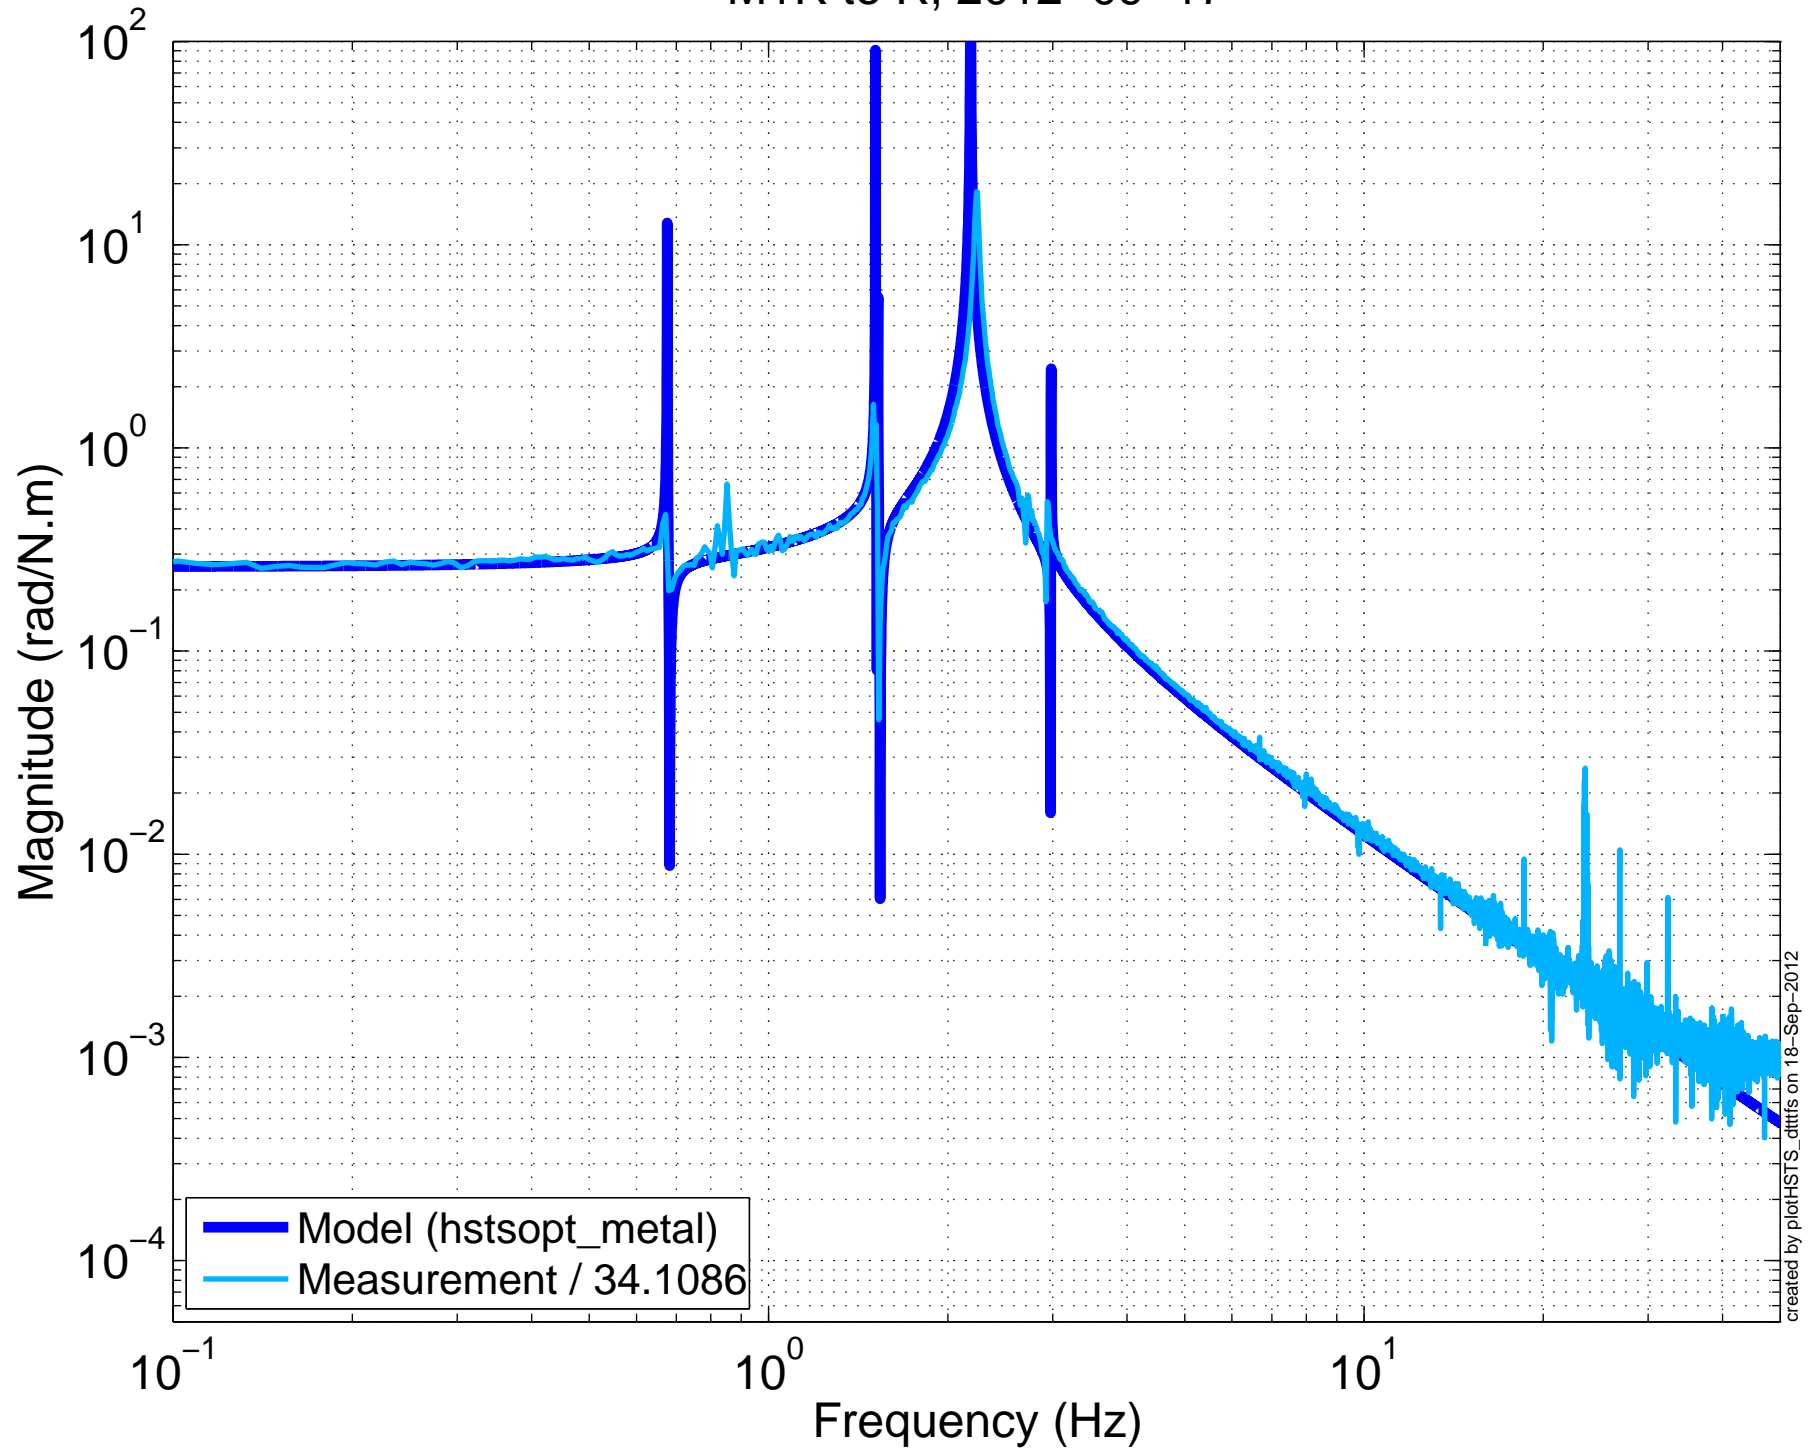

X1SUSPRM BUILD
M1L to L, 2012-09-17

X1SUSPRM BUILD
M1T to T, 2012-09-17

X1SUSPRM BUILD
M1V to V, 2012-09-17

X1SUSPRM BUILD
M1R to R, 2012-09-17

X1SUSPRM BUILD
M1P to P, 2012-09-17

created by plotHSTS_dttf/s on 18-Sep-2012

X1SUSPRM BUILD

M1Y to Y, 2012-09-17

X1SUSPRM BUILD

M1 TOP V to L

X1SUSPRM BUILD

M1 TOP R to T

X1SUSPRM BUILD
M1 TOP R to V

X1SUSPRM BUILD
M1 TOP P to L

X1SUSPRM BUILD
M1 TOP P to V

X1SUSPRM BUILD
M1 TOP P to R

X1SUSPRM BUILD M1 TOP L to LFRT

X1SUSPRM BUILD M1 TOP T to SD

X1SUSPRM BUILD M1 TOP V to T1T2T3

X1SUSPRM BUILD M1 TOP R to T1T2T3

X1SUSPRM BUILD

M1 TOP P to T2T3