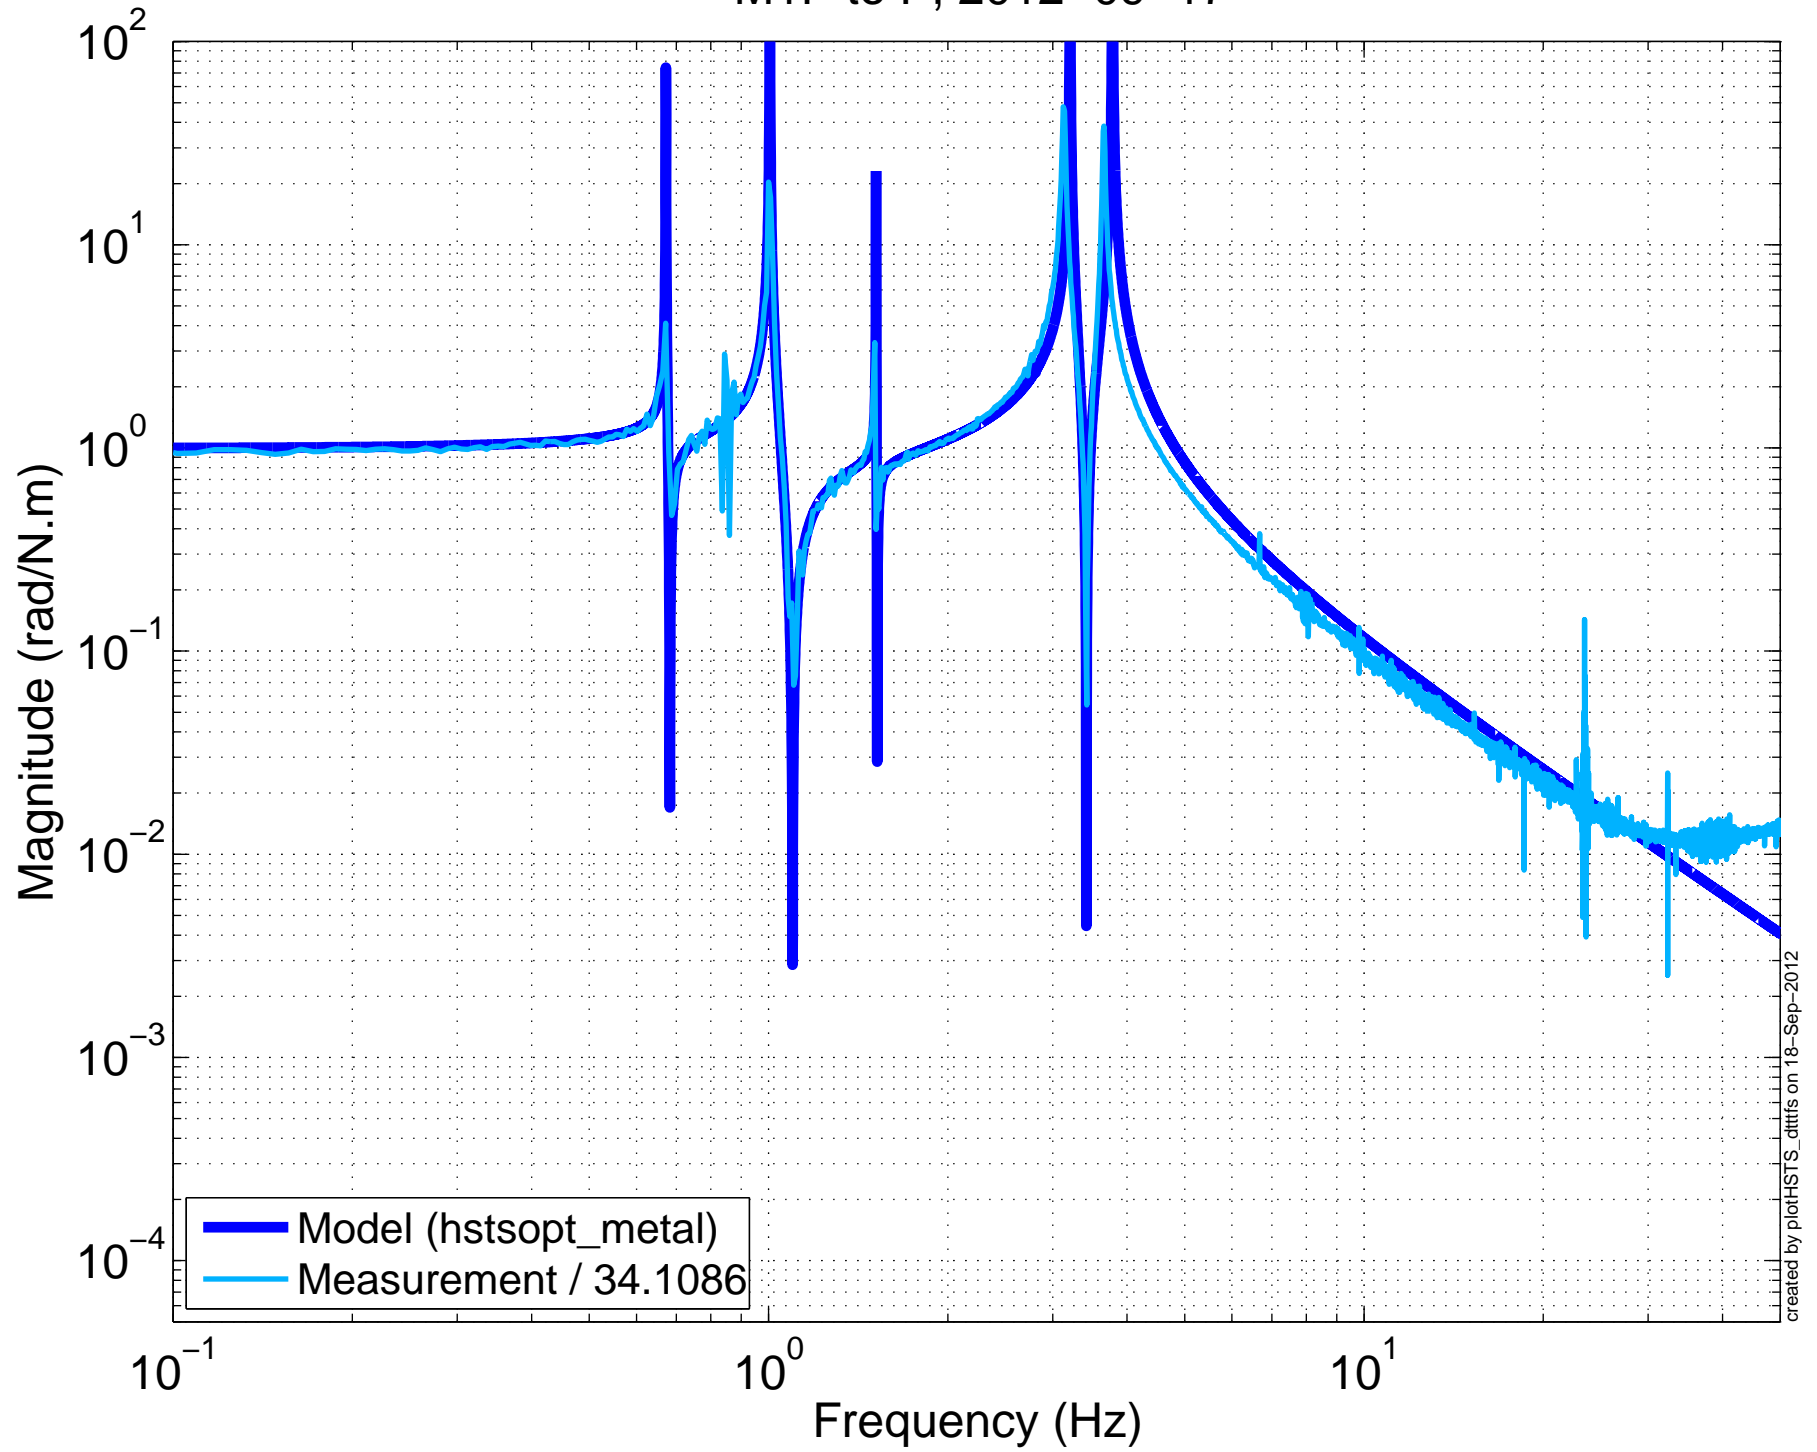

X1SUSPRM BUILD
M1L to L, 2012-09-17

X1SUSPRM BUILD
M1T to T, 2012-09-17

X1SUSPRM BUILD
M1V to V, 2012-09-17

X1SUSPRM BUILD
M1R to R, 2012-09-17

X1SUSPRM BUILD
M1P to P, 2012-09-17

created by plotHSTS_dttf/s on 18-Sep-2012

X1SUSPRM BUILD

M1Y to Y, 2012-09-17

X1SUSPRM BUILD

M1 TOP V to L

X1SUSPRM BUILD

M1 TOP R to T

X1SUSPRM BUILD
M1 TOP R to V

X1SUSPRM BUILD
M1 TOP P to L

X1SUSPRM BUILD
M1 TOP P to V

X1SUSPRM BUILD
M1 TOP P to R

X1SUSPRM BUILD M1 TOP L to LFRT

X1SUSPRM BUILD M1 TOP T to SD

X1SUSPRM BUILD M1 TOP V to T1T2T3

X1SUSPRM BUILD M1 TOP R to T1T2T3

X1SUSPRM BUILD

M1 TOP P to T2T3