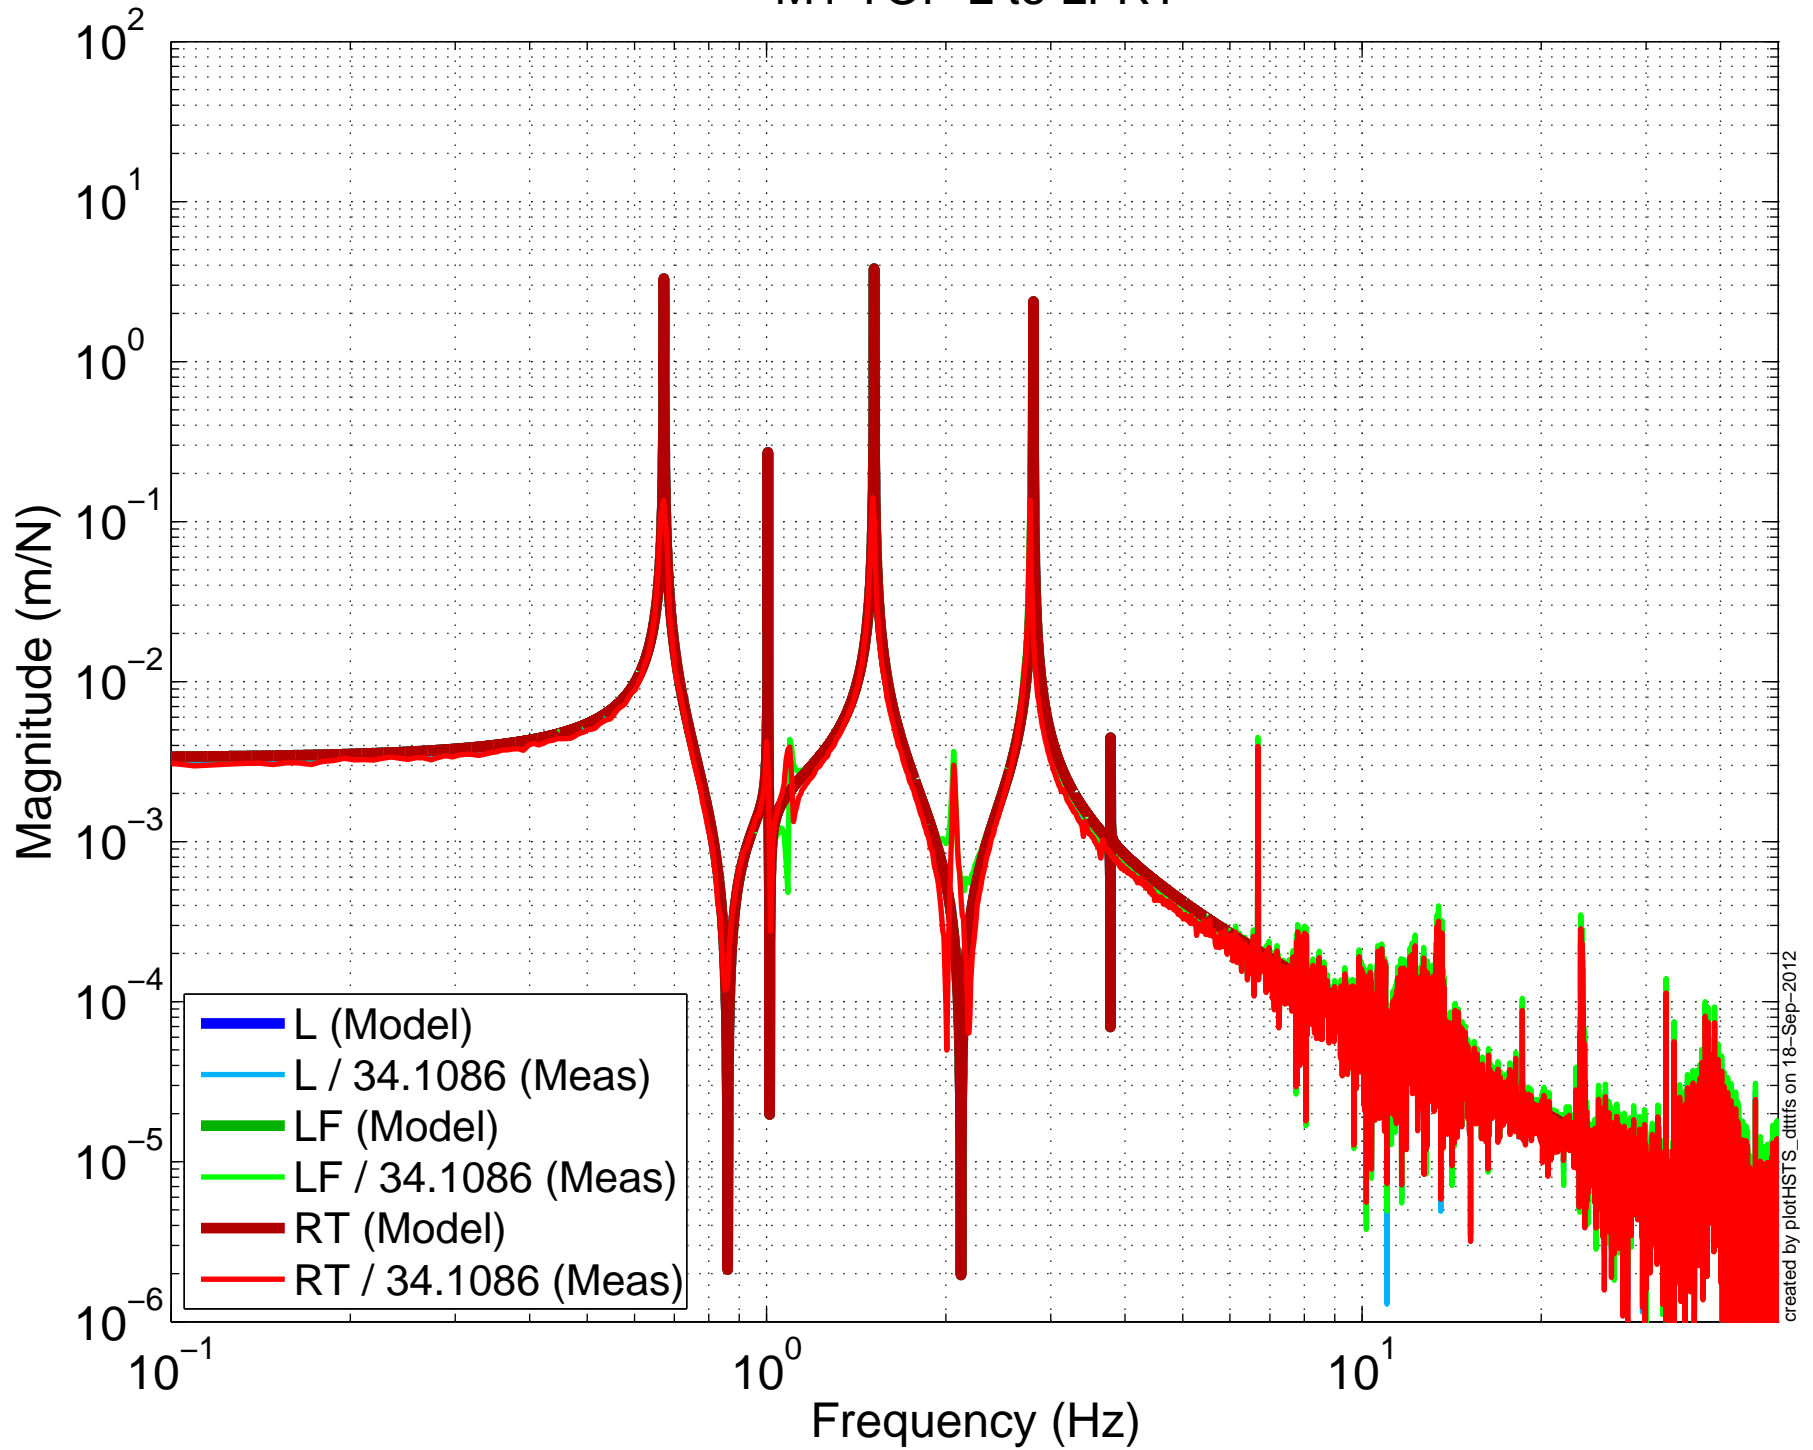

X1SUSPRM BUILD
M1L to L, 2012-09-17

X1SUSPRM BUILD
M1T to T, 2012-09-17

X1SUSPRM BUILD
M1V to V, 2012-09-17

X1SUSPRM BUILD
M1R to R, 2012-09-17

X1SUSPRM BUILD
M1P to P, 2012-09-17

created by plotHSTS_dttf/s on 18-Sep-2012

X1SUSPRM BUILD

M1Y to Y, 2012-09-17

X1SUSPRM BUILD

M1 TOP V to L

X1SUSPRM BUILD

M1 TOP R to T

X1SUSPRM BUILD
M1 TOP R to V

X1SUSPRM BUILD
M1 TOP P to L

X1SUSPRM BUILD
M1 TOP P to V

X1SUSPRM BUILD
M1 TOP P to R

X1SUSPRM BUILD M1 TOP L to LFRT

X1SUSPRM BUILD M1 TOP T to SD

X1SUSPRM BUILD M1 TOP V to T1T2T3

X1SUSPRM BUILD M1 TOP R to T1T2T3

X1SUSPRM BUILD

M1 TOP P to T2T3