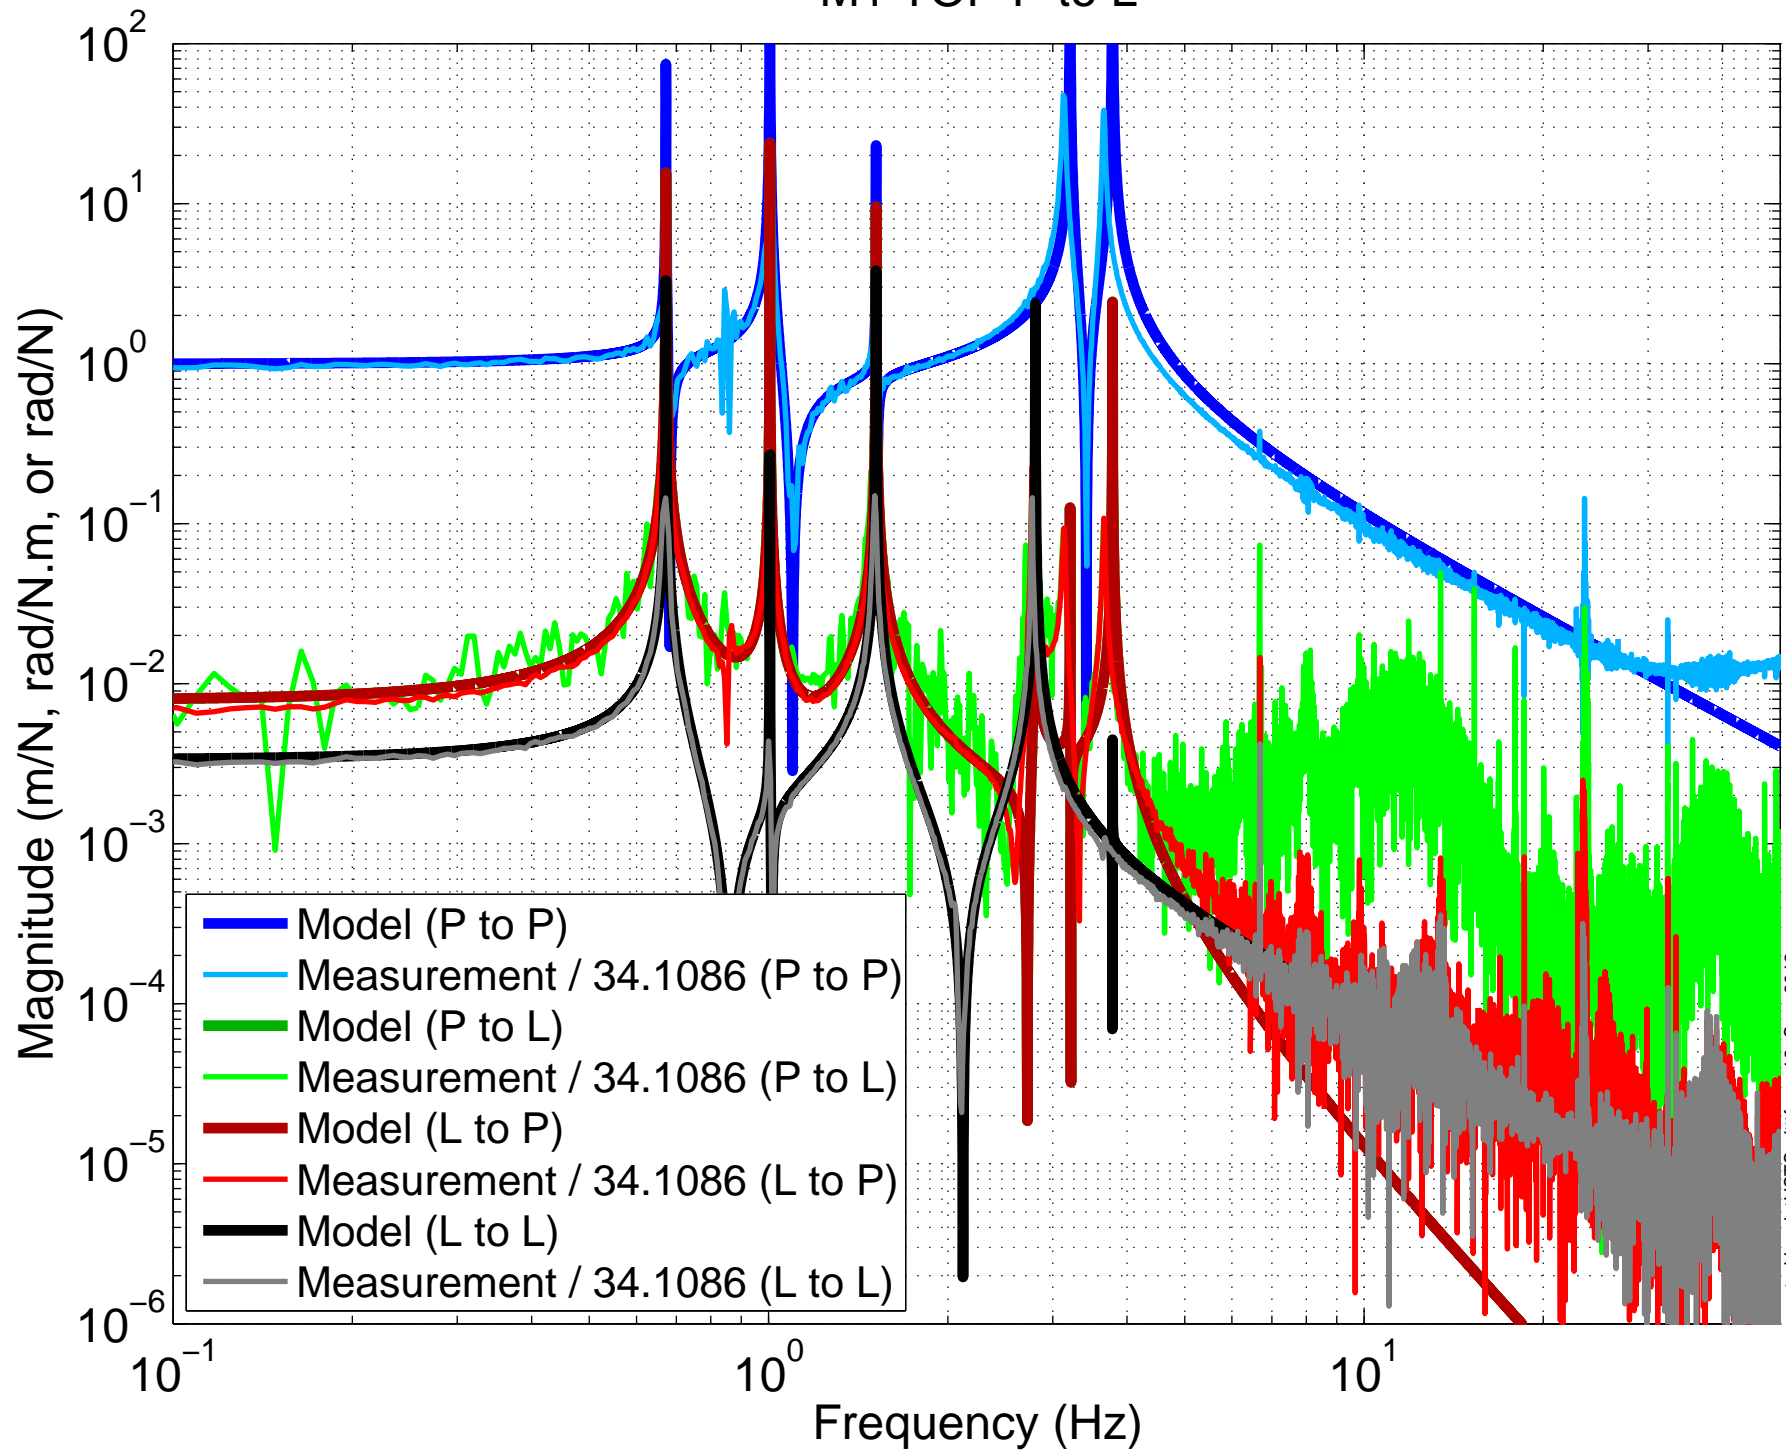

X1SUSPRM BUILD
M1L to L, 2012-09-17

X1SUSPRM BUILD
M1T to T, 2012-09-17

X1SUSPRM BUILD
M1V to V, 2012-09-17

X1SUSPRM BUILD
M1R to R, 2012-09-17

X1SUSPRM BUILD
M1P to P, 2012-09-17

created by plotHSTS_dttf/s on 18-Sep-2012

X1SUSPRM BUILD

M1Y to Y, 2012-09-17

X1SUSPRM BUILD

M1 TOP V to L

X1SUSPRM BUILD

M1 TOP R to T

X1SUSPRM BUILD
M1 TOP R to V

X1SUSPRM BUILD
M1 TOP P to L

X1SUSPRM BUILD
M1 TOP P to V

X1SUSPRM BUILD
M1 TOP P to R

X1SUSPRM BUILD M1 TOP L to LFRT

X1SUSPRM BUILD M1 TOP T to SD

X1SUSPRM BUILD M1 TOP V to T1T2T3

X1SUSPRM BUILD M1 TOP R to T1T2T3

X1SUSPRM BUILD

M1 TOP P to T2T3