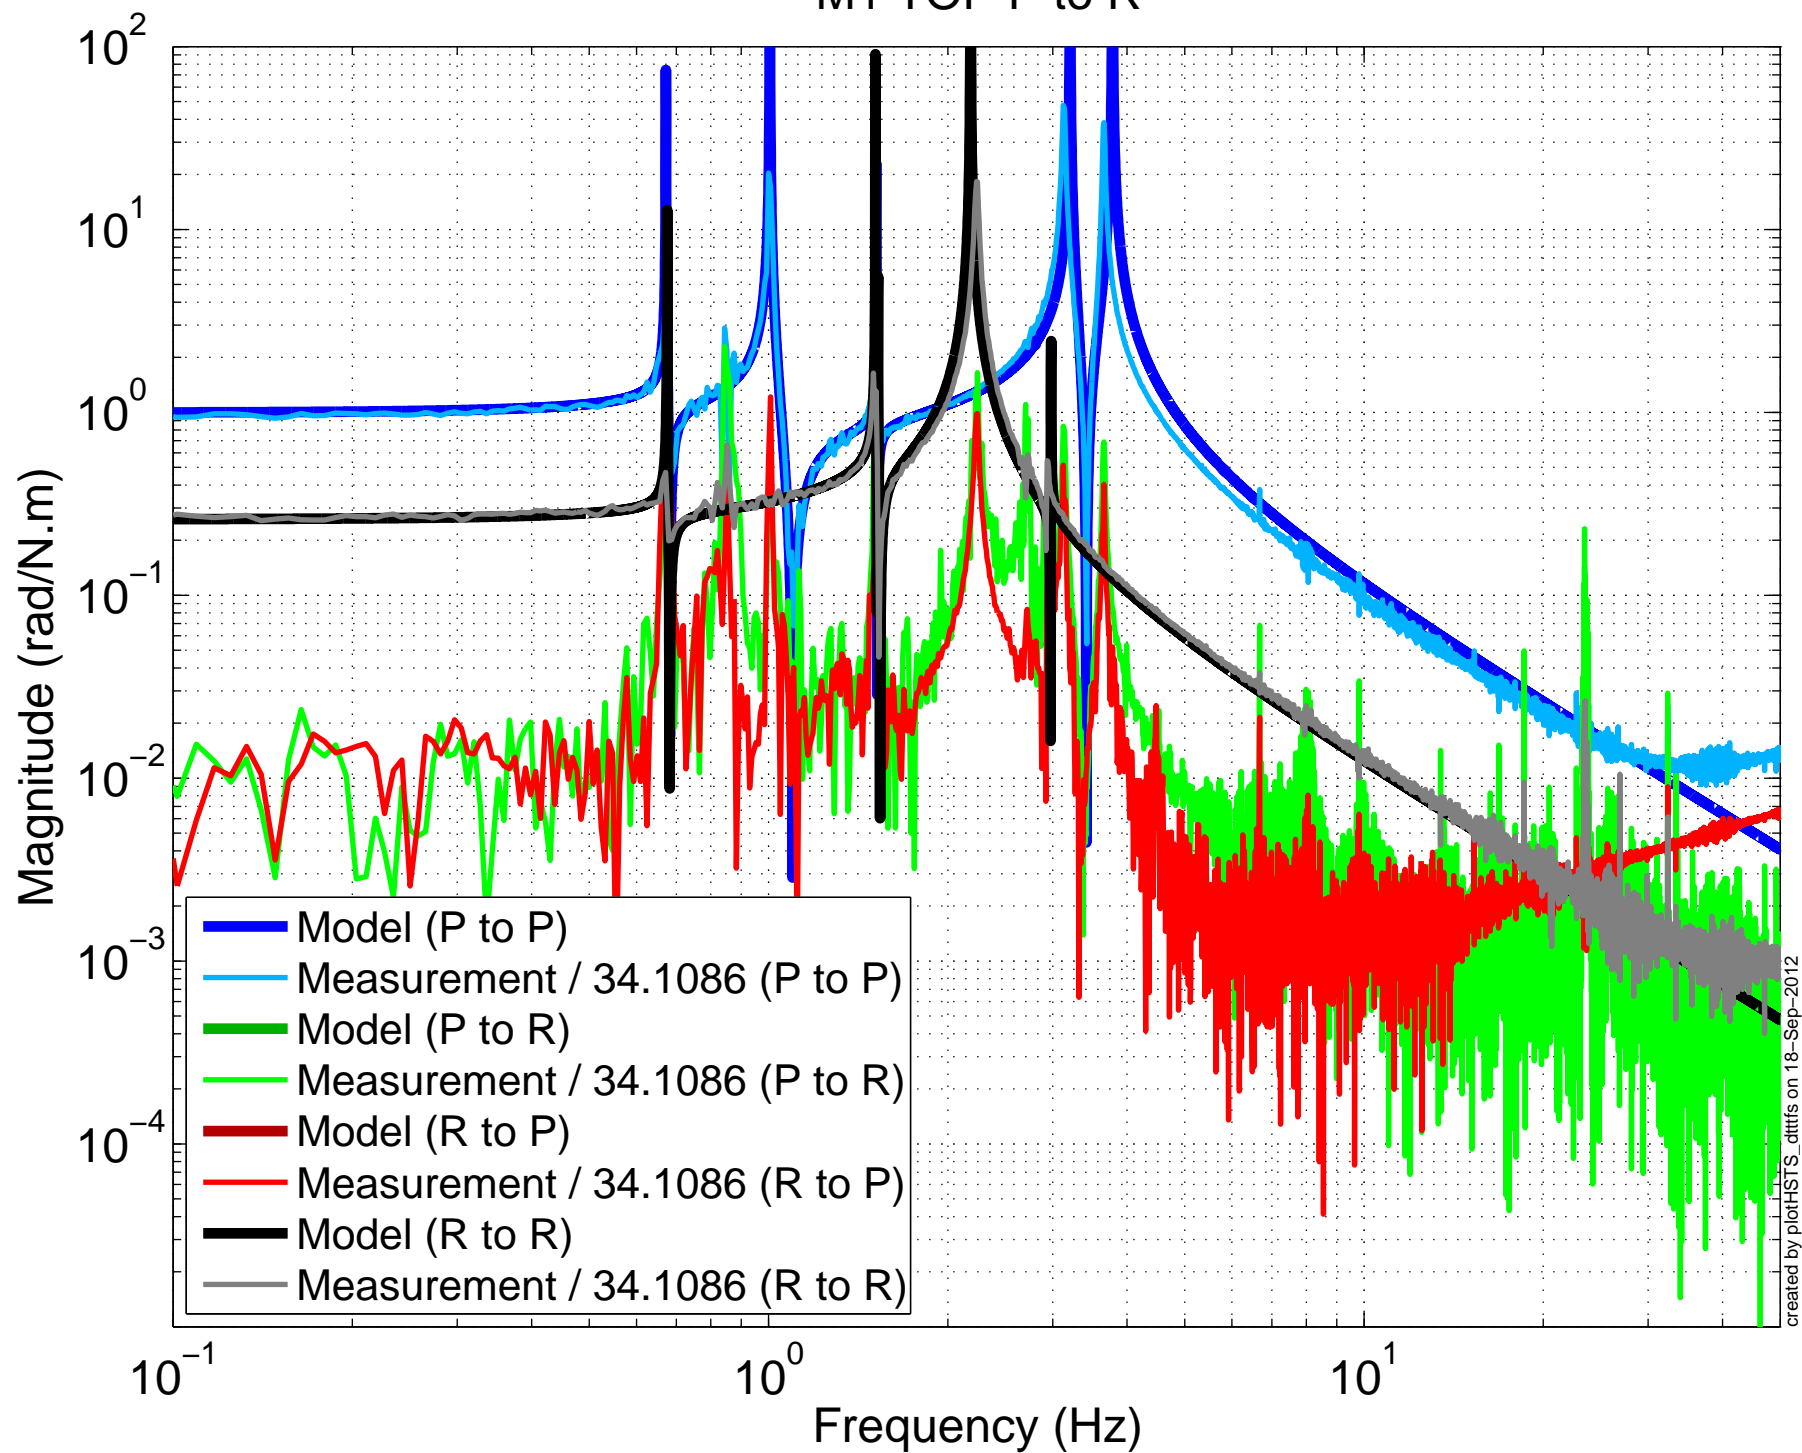

X1SUSPRM BUILD
M1L to L, 2012-09-17

X1SUSPRM BUILD
M1T to T, 2012-09-17

X1SUSPRM BUILD
M1V to V, 2012-09-17

X1SUSPRM BUILD
M1R to R, 2012-09-17

X1SUSPRM BUILD
M1P to P, 2012-09-17

created by plotHSTS_dttf/s on 18-Sep-2012

X1SUSPRM BUILD

M1Y to Y, 2012-09-17

X1SUSPRM BUILD

M1 TOP V to L

X1SUSPRM BUILD

M1 TOP R to T

X1SUSPRM BUILD
M1 TOP R to V

X1SUSPRM BUILD
M1 TOP P to L

X1SUSPRM BUILD
M1 TOP P to V

X1SUSPRM BUILD
M1 TOP P to R

X1SUSPRM BUILD M1 TOP L to LFRT

X1SUSPRM BUILD M1 TOP T to SD

X1SUSPRM BUILD M1 TOP V to T1T2T3

X1SUSPRM BUILD M1 TOP R to T1T2T3

X1SUSPRM BUILD

M1 TOP P to T2T3