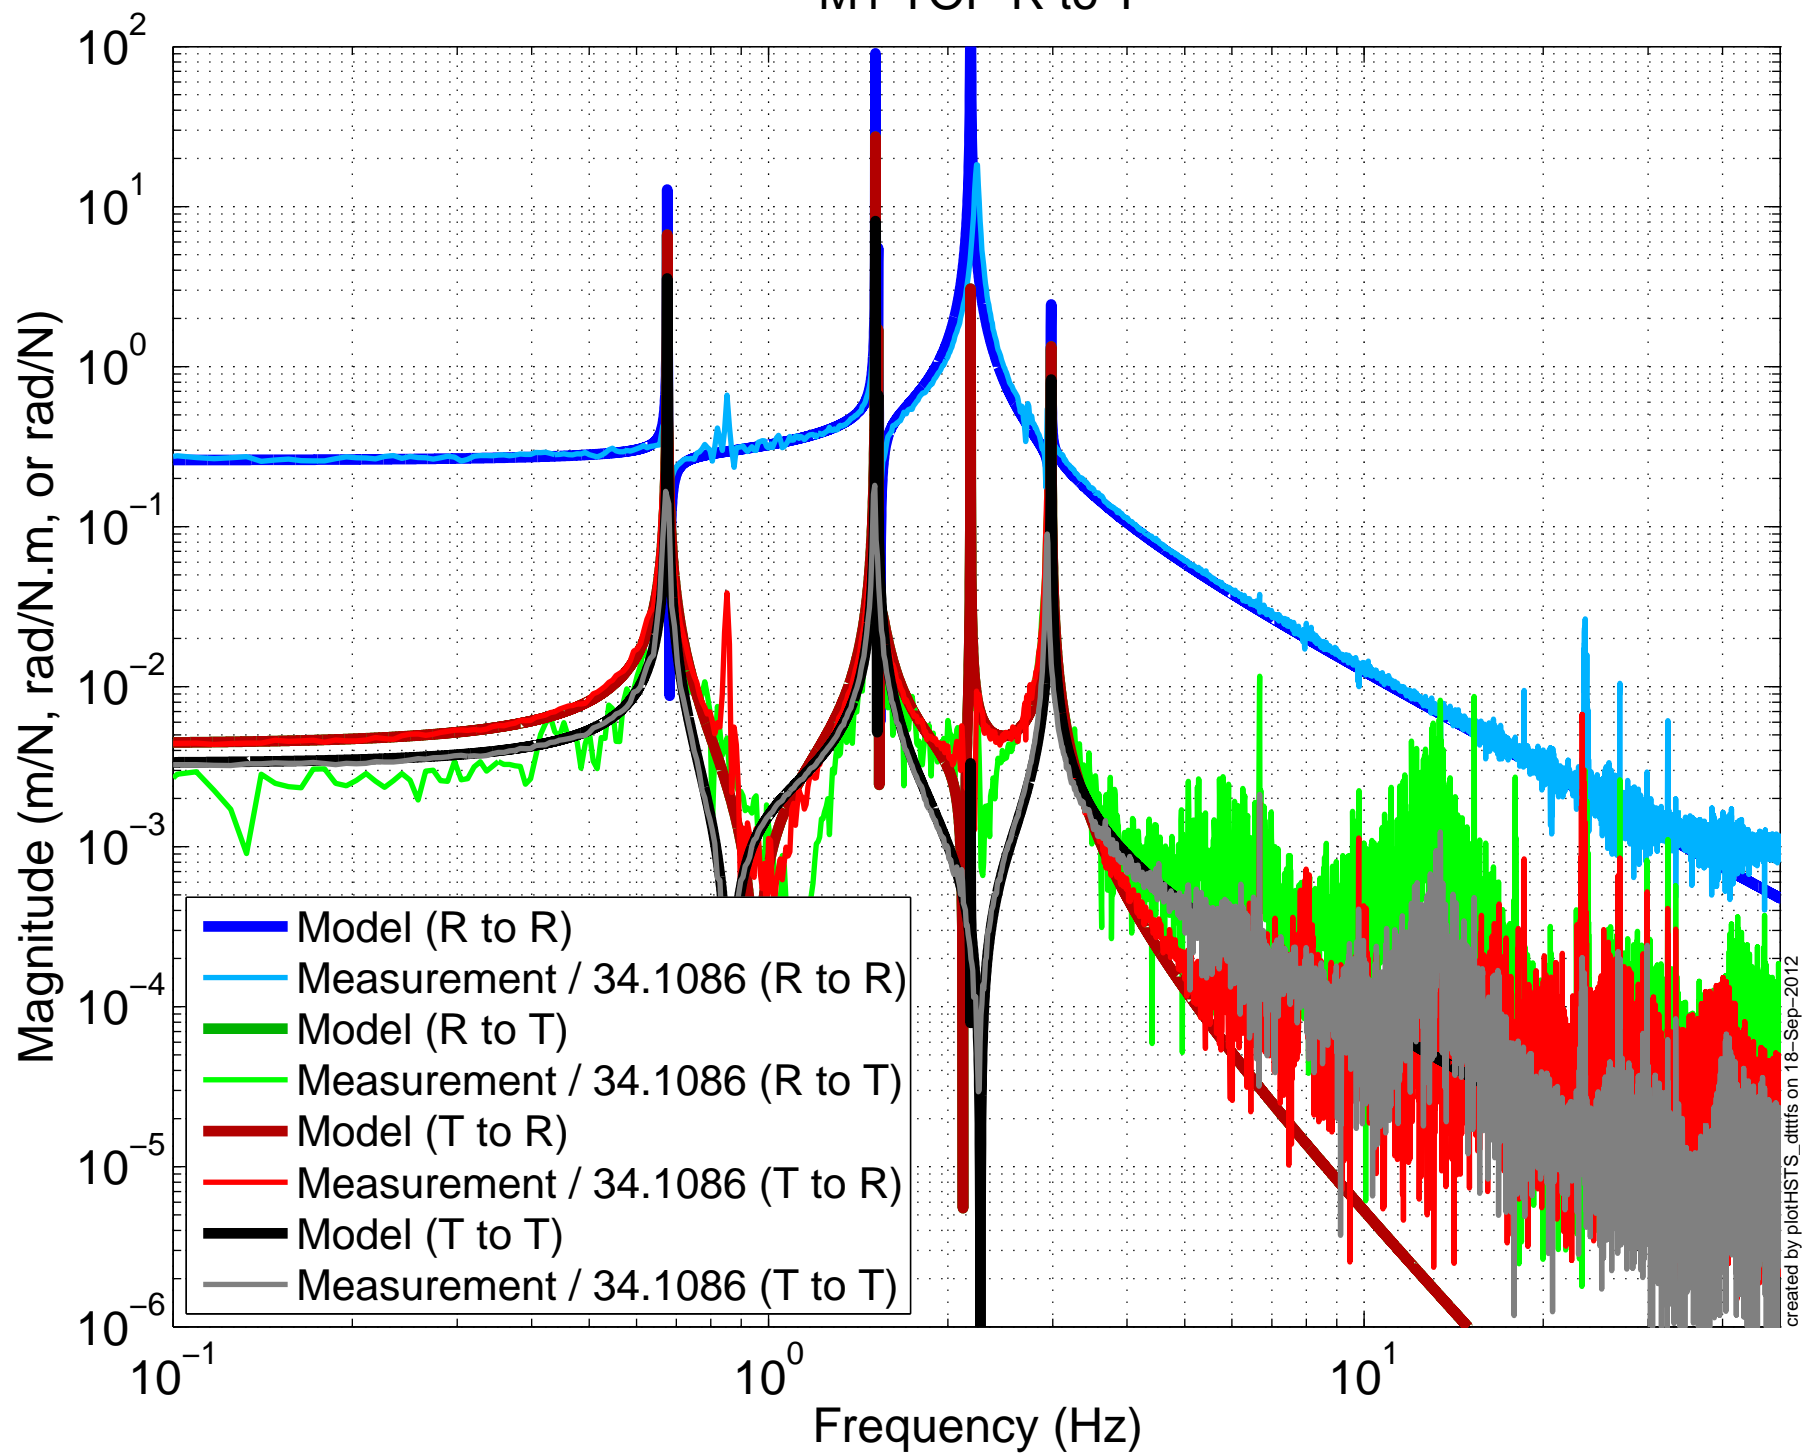

X1SUSPRM BUILD
M1L to L, 2012-09-17

X1SUSPRM BUILD
M1T to T, 2012-09-17

X1SUSPRM BUILD
M1V to V, 2012-09-17

X1SUSPRM BUILD
M1R to R, 2012-09-17

X1SUSPRM BUILD
M1P to P, 2012-09-17

created by plotHSTS_dttf/s on 18-Sep-2012

X1SUSPRM BUILD

M1Y to Y, 2012-09-17

X1SUSPRM BUILD

M1 TOP V to L

X1SUSPRM BUILD

M1 TOP R to T

X1SUSPRM BUILD
M1 TOP R to V

X1SUSPRM BUILD
M1 TOP P to L

X1SUSPRM BUILD
M1 TOP P to V

X1SUSPRM BUILD
M1 TOP P to R

X1SUSPRM BUILD M1 TOP L to LFRT

X1SUSPRM BUILD M1 TOP T to SD

X1SUSPRM BUILD M1 TOP V to T1T2T3

X1SUSPRM BUILD M1 TOP R to T1T2T3

X1SUSPRM BUILD

M1 TOP P to T2T3