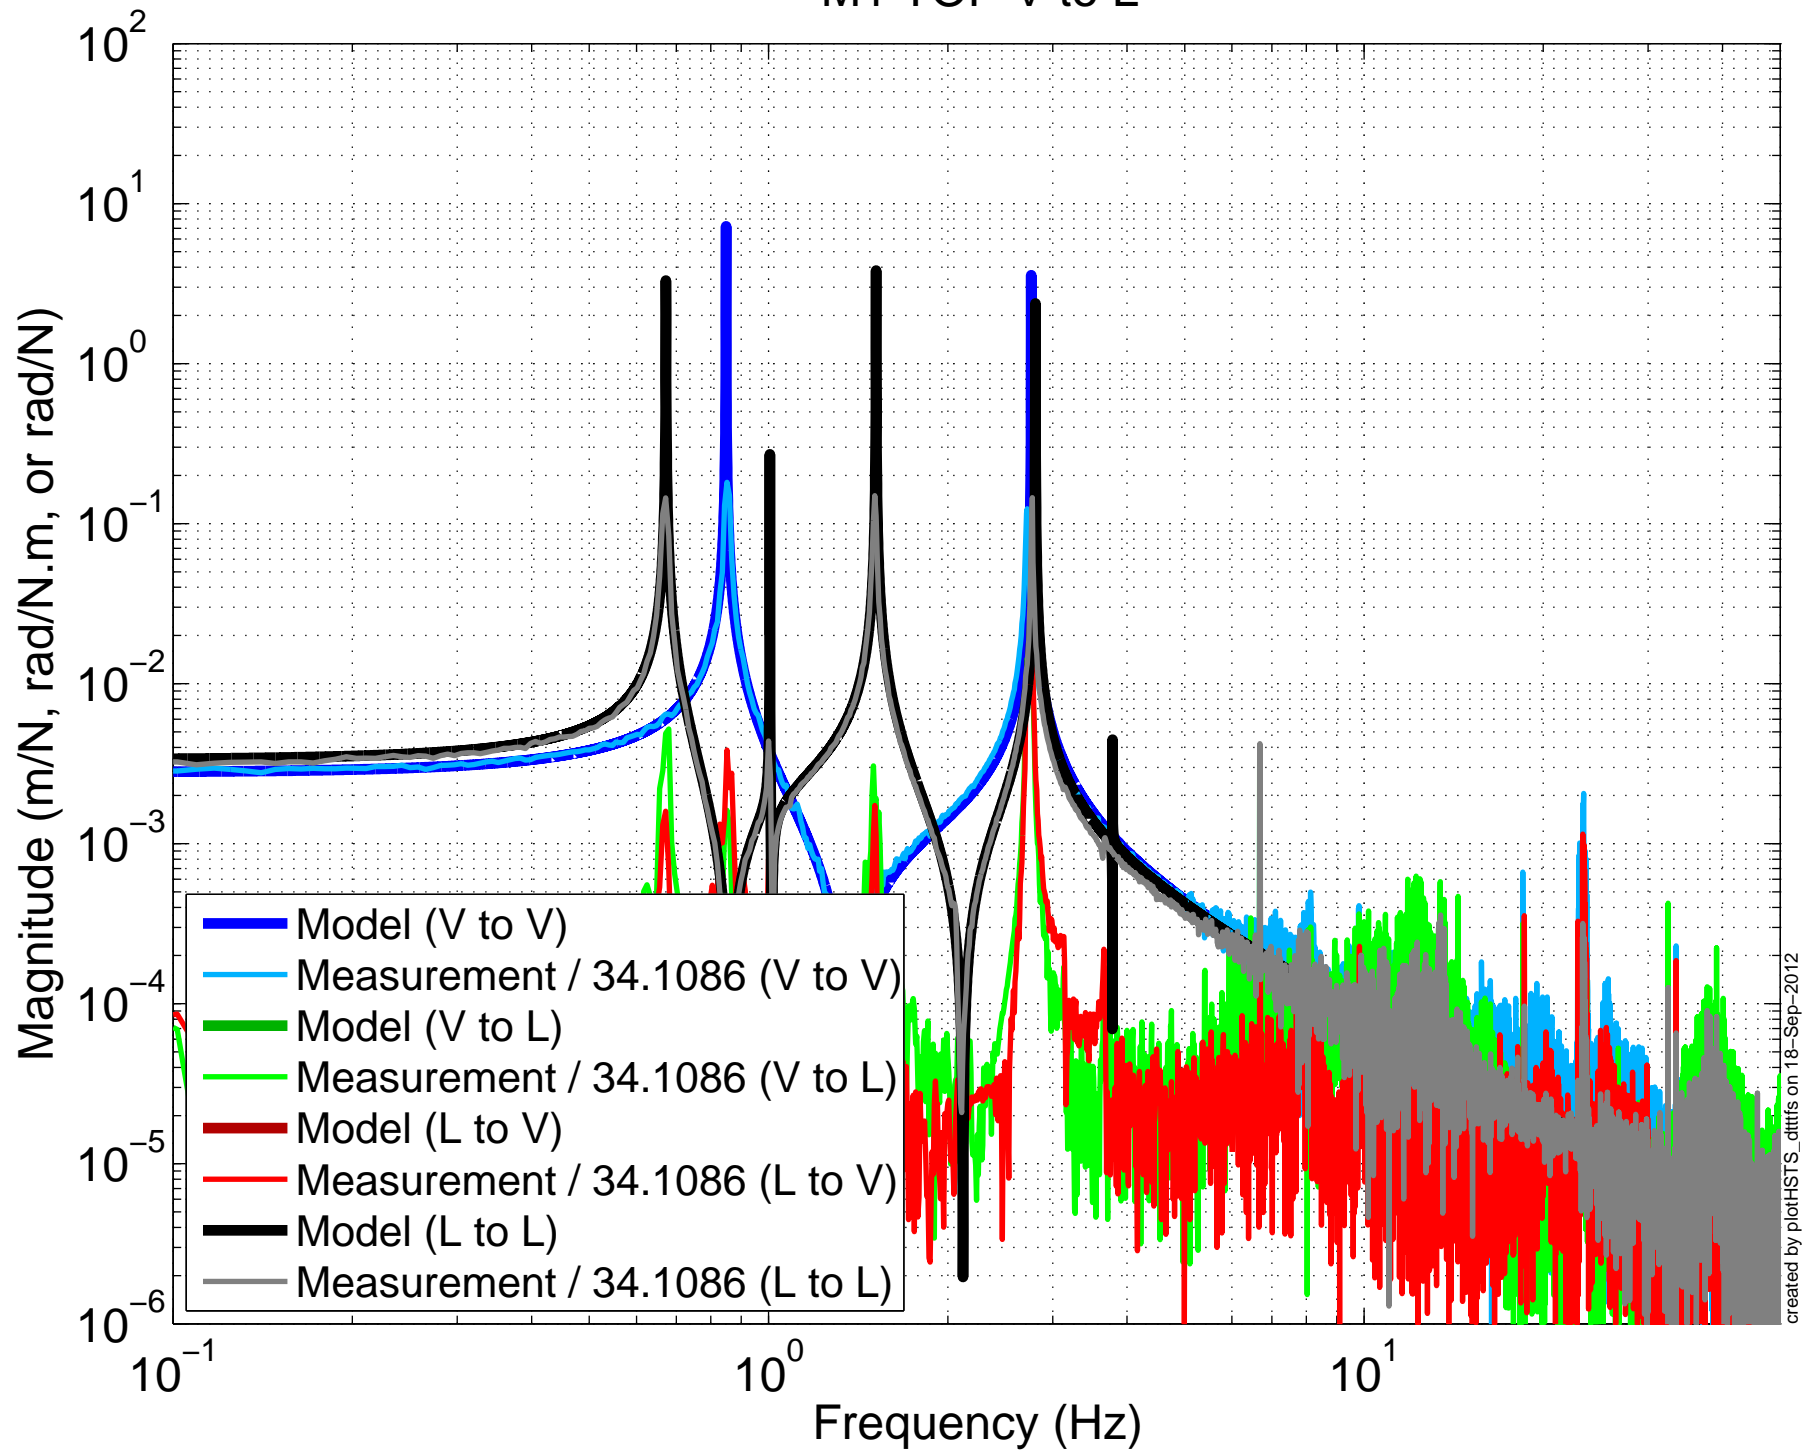

X1SUSPRM BUILD
M1L to L, 2012-09-17

X1SUSPRM BUILD
M1T to T, 2012-09-17

X1SUSPRM BUILD
M1V to V, 2012-09-17

X1SUSPRM BUILD
M1R to R, 2012-09-17

X1SUSPRM BUILD
M1P to P, 2012-09-17

created by plotHSTS_dttf/s on 18-Sep-2012

X1SUSPRM BUILD

M1Y to Y, 2012-09-17

X1SUSPRM BUILD

M1 TOP V to L

X1SUSPRM BUILD

M1 TOP R to T

X1SUSPRM BUILD
M1 TOP R to V

X1SUSPRM BUILD
M1 TOP P to L

X1SUSPRM BUILD
M1 TOP P to V

X1SUSPRM BUILD
M1 TOP P to R

X1SUSPRM BUILD M1 TOP L to LFRT

X1SUSPRM BUILD M1 TOP T to SD

X1SUSPRM BUILD M1 TOP V to T1T2T3

X1SUSPRM BUILD M1 TOP R to T1T2T3

X1SUSPRM BUILD

M1 TOP P to T2T3