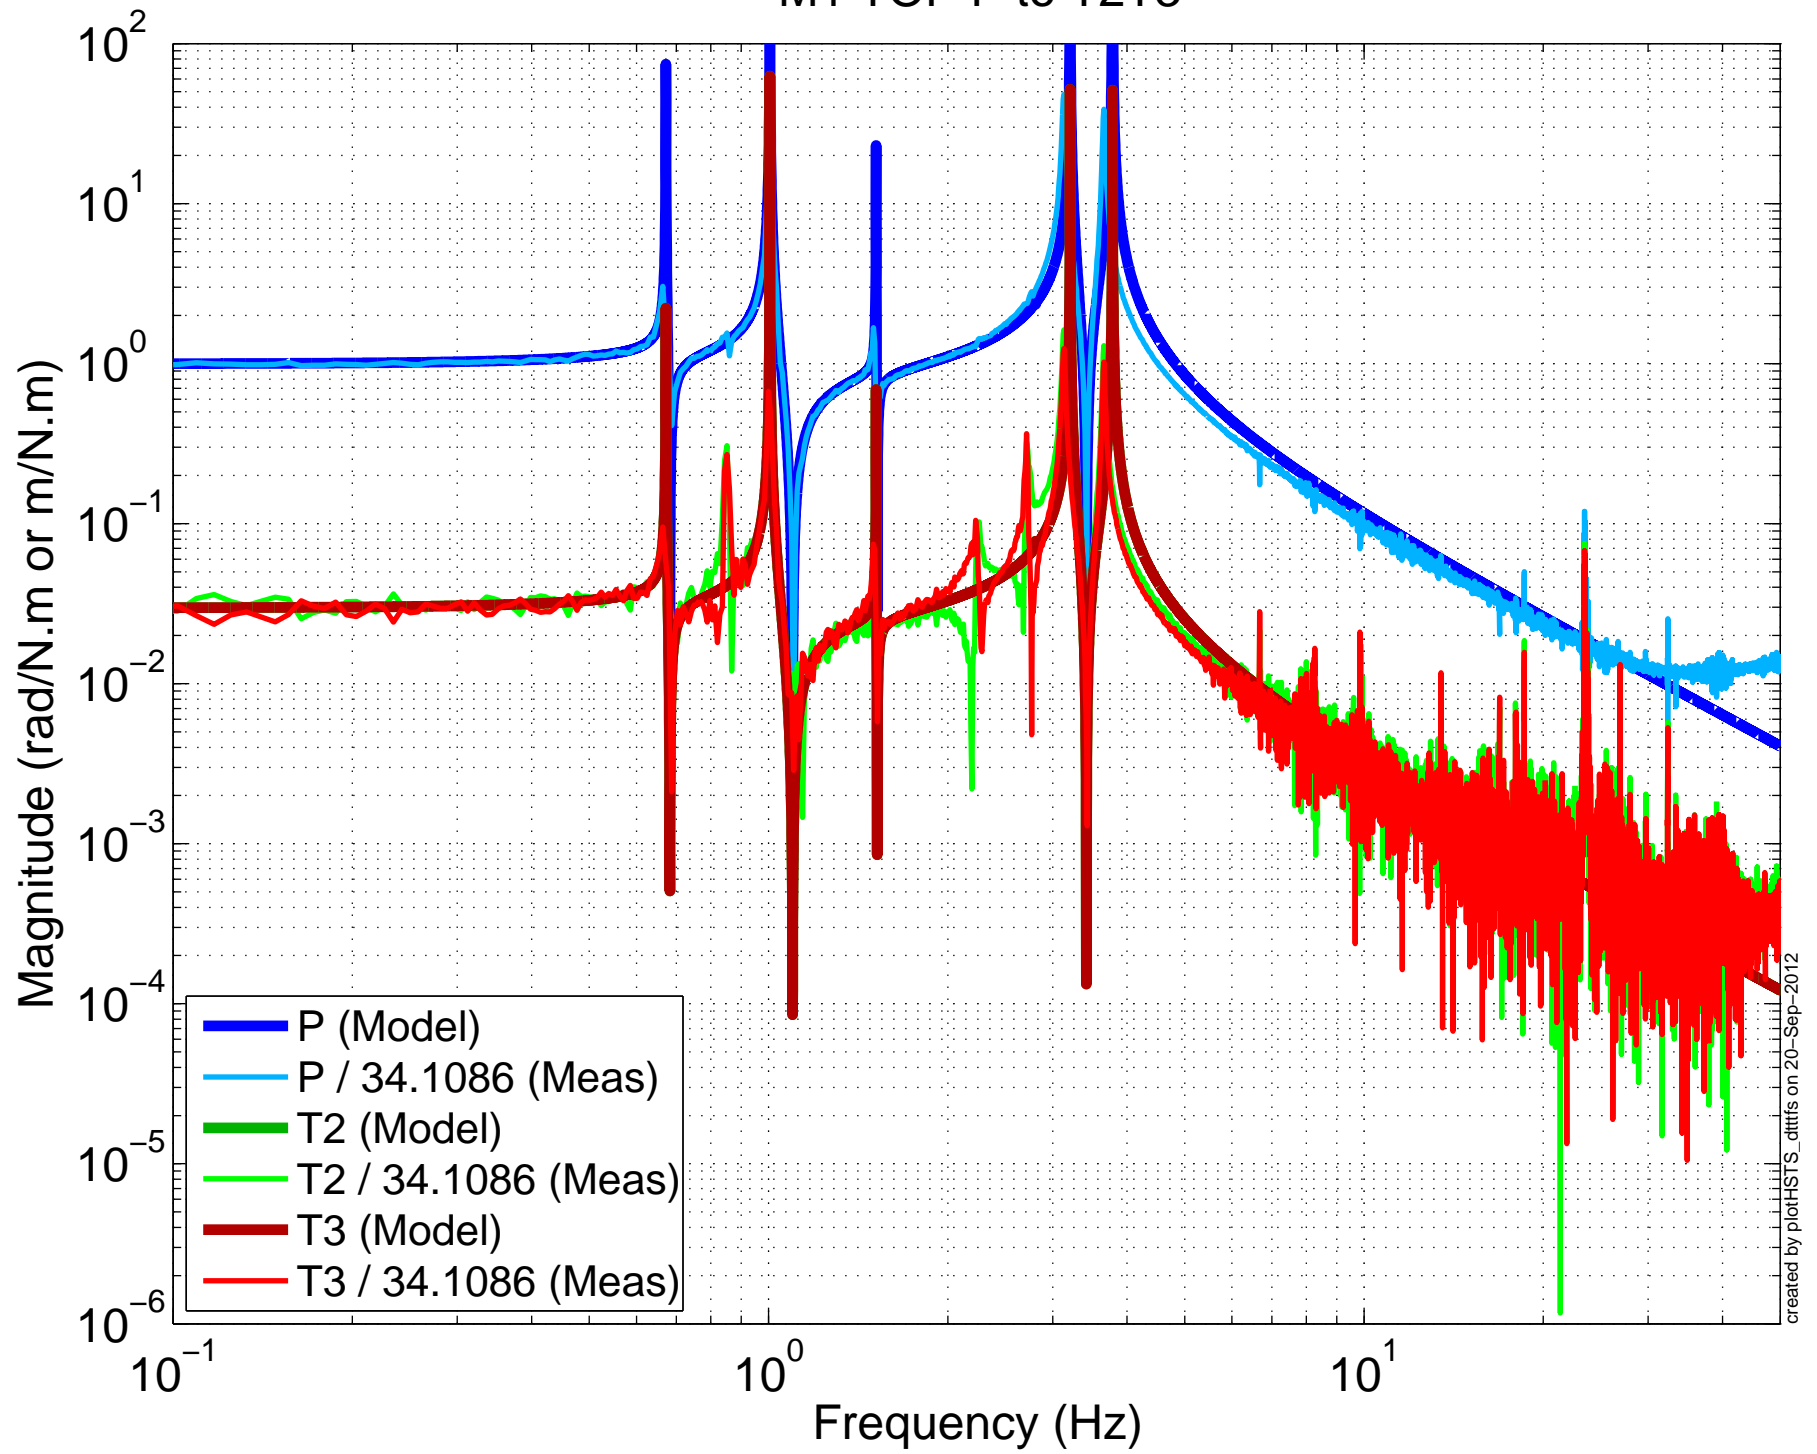

X1SUSPRM BUILD
M1 TOP P to R

X1SUSPRM BUILD M1 TOP L to LFRT

X1SUSPRM BUILD

M1 TOP T to SD

X1SUSPRM BUILD M1 TOP V to T1T2T3

X1SUSPRM BUILD M1 TOP R to T1T2T3

created by plotHSTS_dttfifs on 20-Sep-2012

X1SUSPRM BUILD

M1 TOP P to T2T3

X1SUSPRM BUILD M1 TOP Y to LFRT