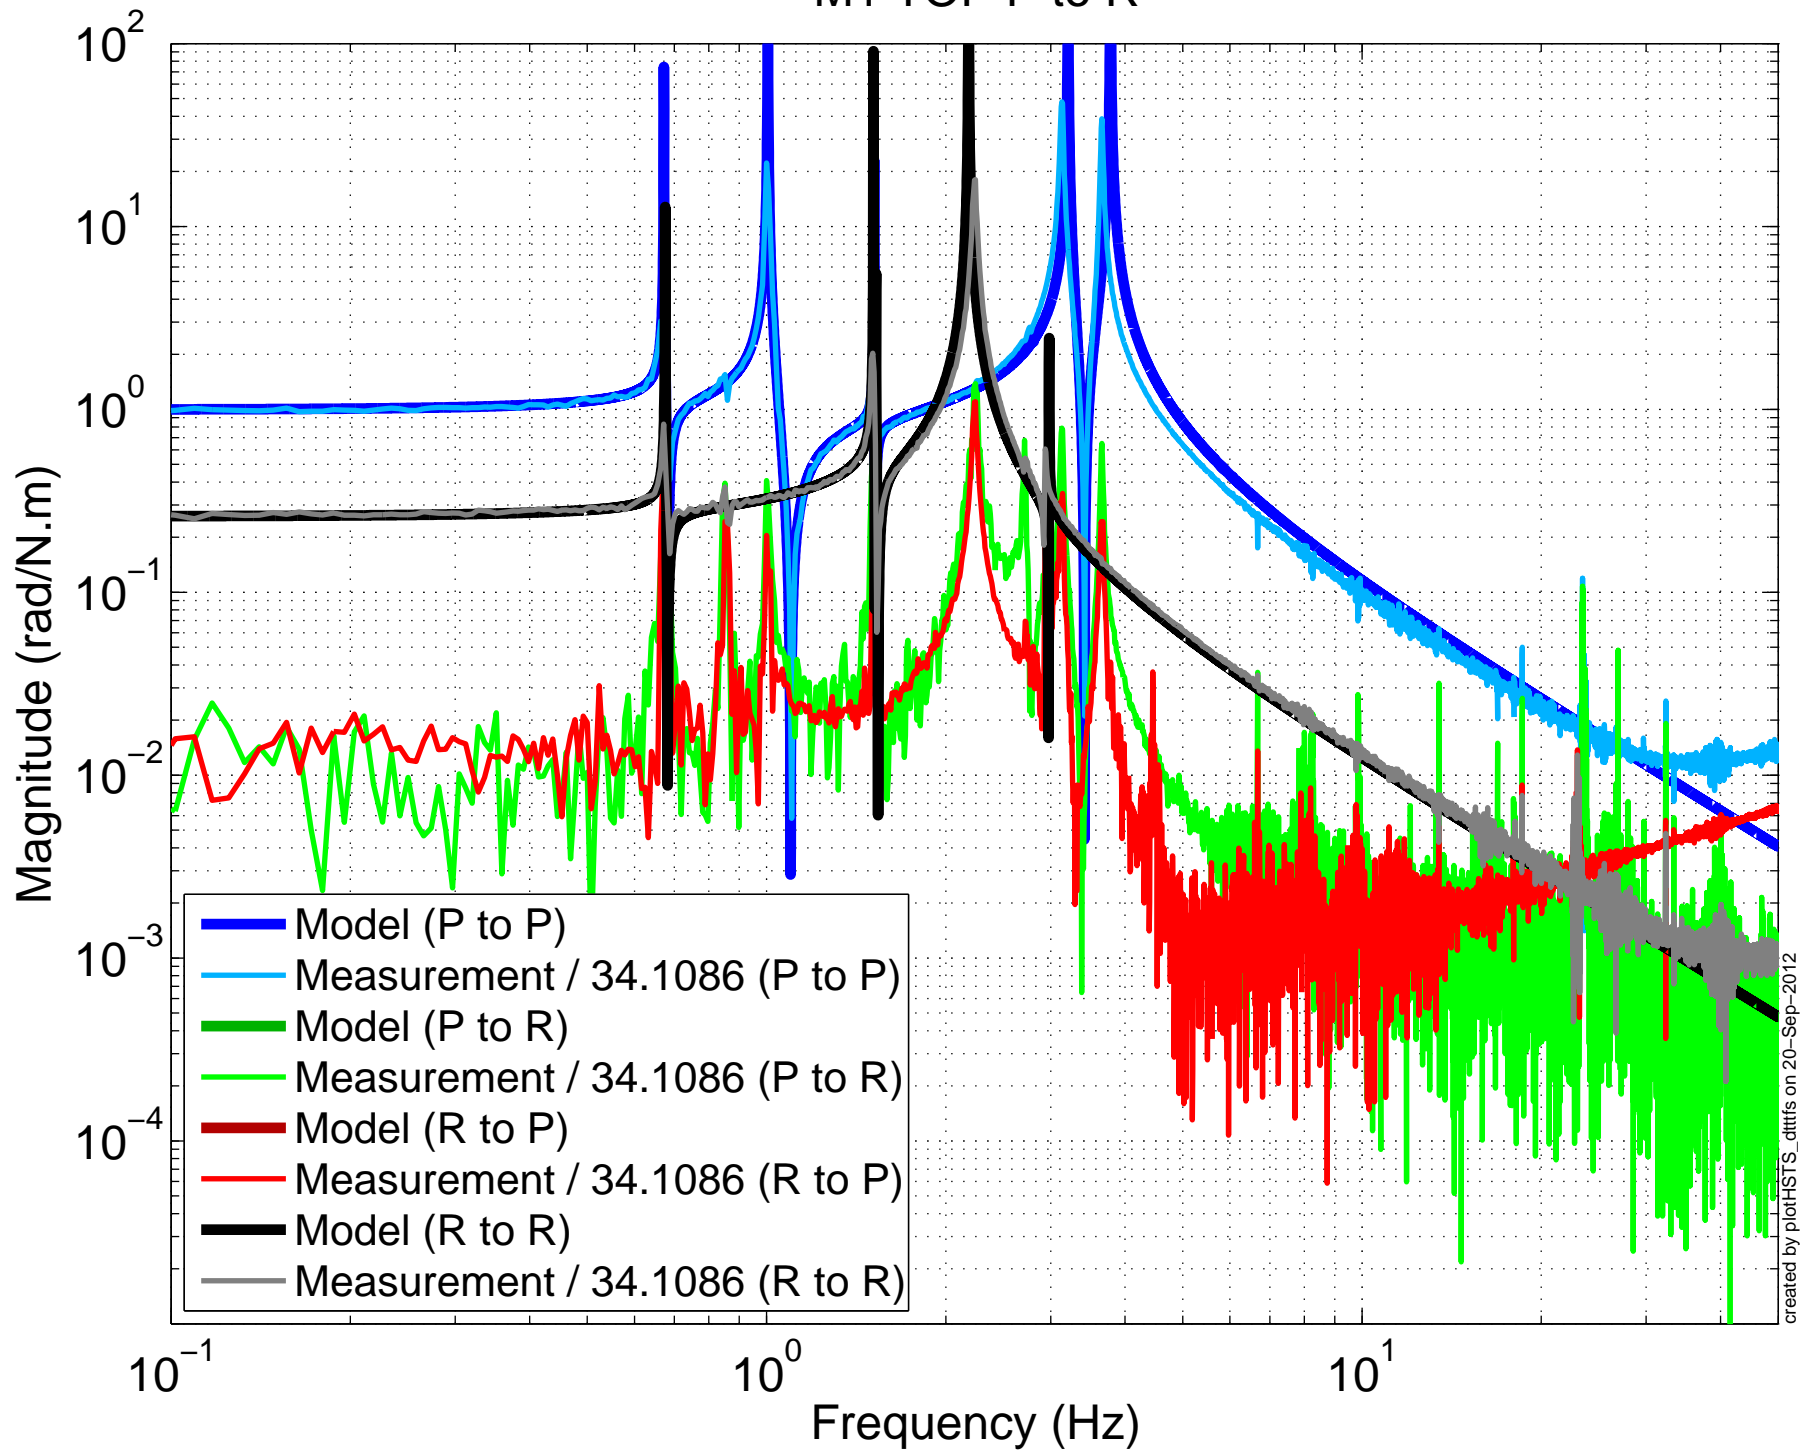

X1SUSPRM BUILD

M1Y to Y, 2012-09-20

X1SUSPRM BUILD
M1 TOP V to L

X1SUSPRM BUILD M1 TOP R to T

X1SUSPRM BUILD

M1 TOP R to V

X1SUSPRM BUILD
M1 TOP P to L

X1SUSPRM BUILD
M1 TOP P to V

X1SUSPRM BUILD
M1 TOP P to R

X1SUSPRM BUILD M1 TOP L to LFRT

X1SUSPRM BUILD

M1 TOP T to SD

X1SUSPRM BUILD M1 TOP V to T1T2T3

X1SUSPRM BUILD M1 TOP R to T1T2T3

created by plotHSTS_dttfifs on 20-Sep-2012

X1SUSPRM BUILD