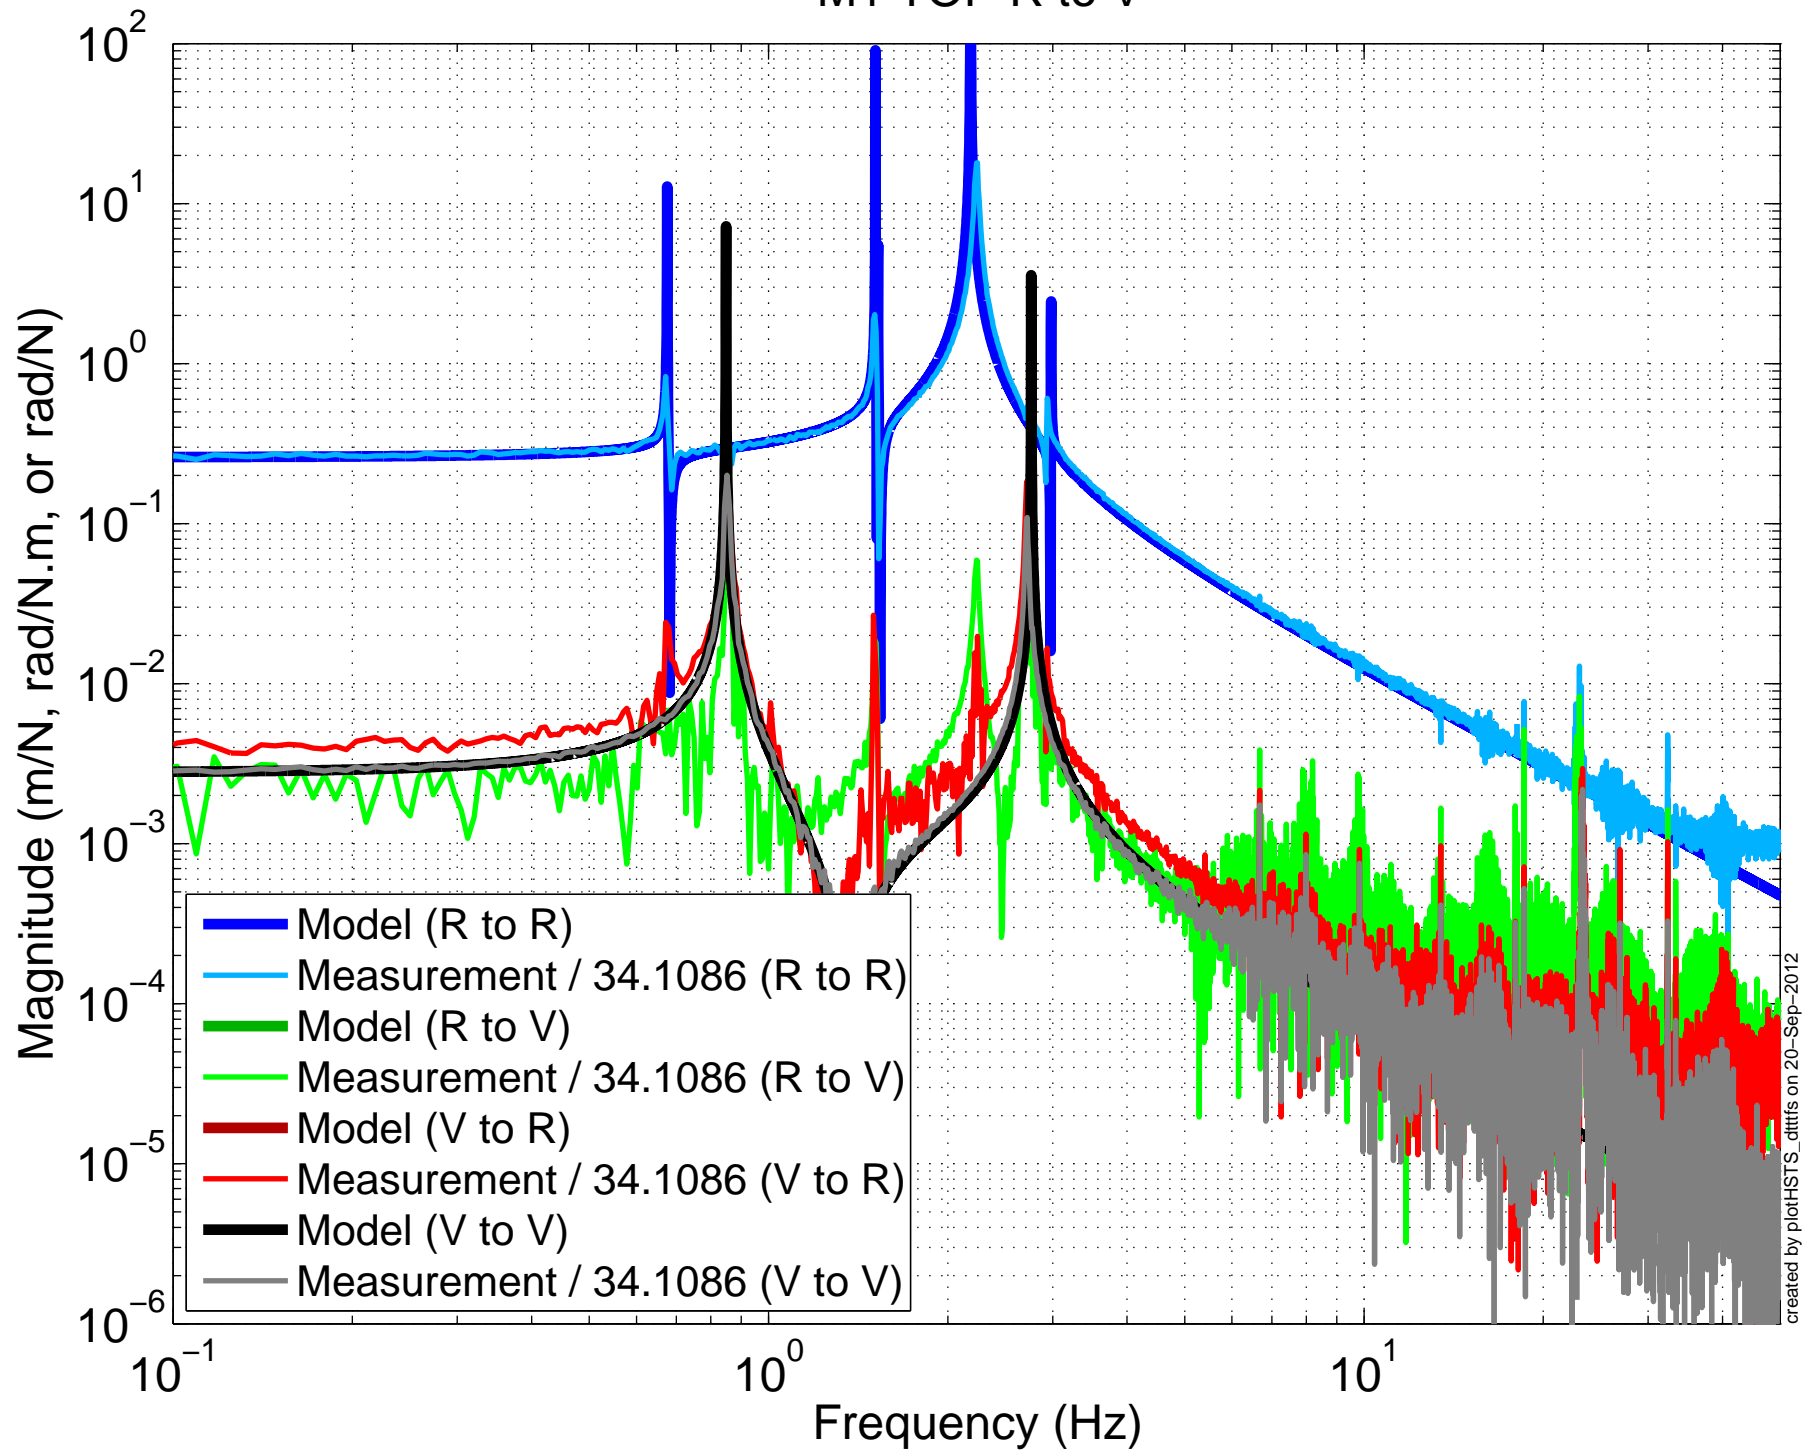

X1SUSPRM BUILD

M1Y to Y, 2012-09-20

X1SUSPRM BUILD
M1 TOP V to L

X1SUSPRM BUILD M1 TOP R to T

X1SUSPRM BUILD

M1 TOP R to V

X1SUSPRM BUILD
M1 TOP P to L

X1SUSPRM BUILD
M1 TOP P to V

X1SUSPRM BUILD
M1 TOP P to R

X1SUSPRM BUILD M1 TOP L to LFRT

X1SUSPRM BUILD

M1 TOP T to SD

X1SUSPRM BUILD M1 TOP V to T1T2T3

X1SUSPRM BUILD M1 TOP R to T1T2T3

created by plotHSTS_dttfifs on 20-Sep-2012

X1SUSPRM BUILD