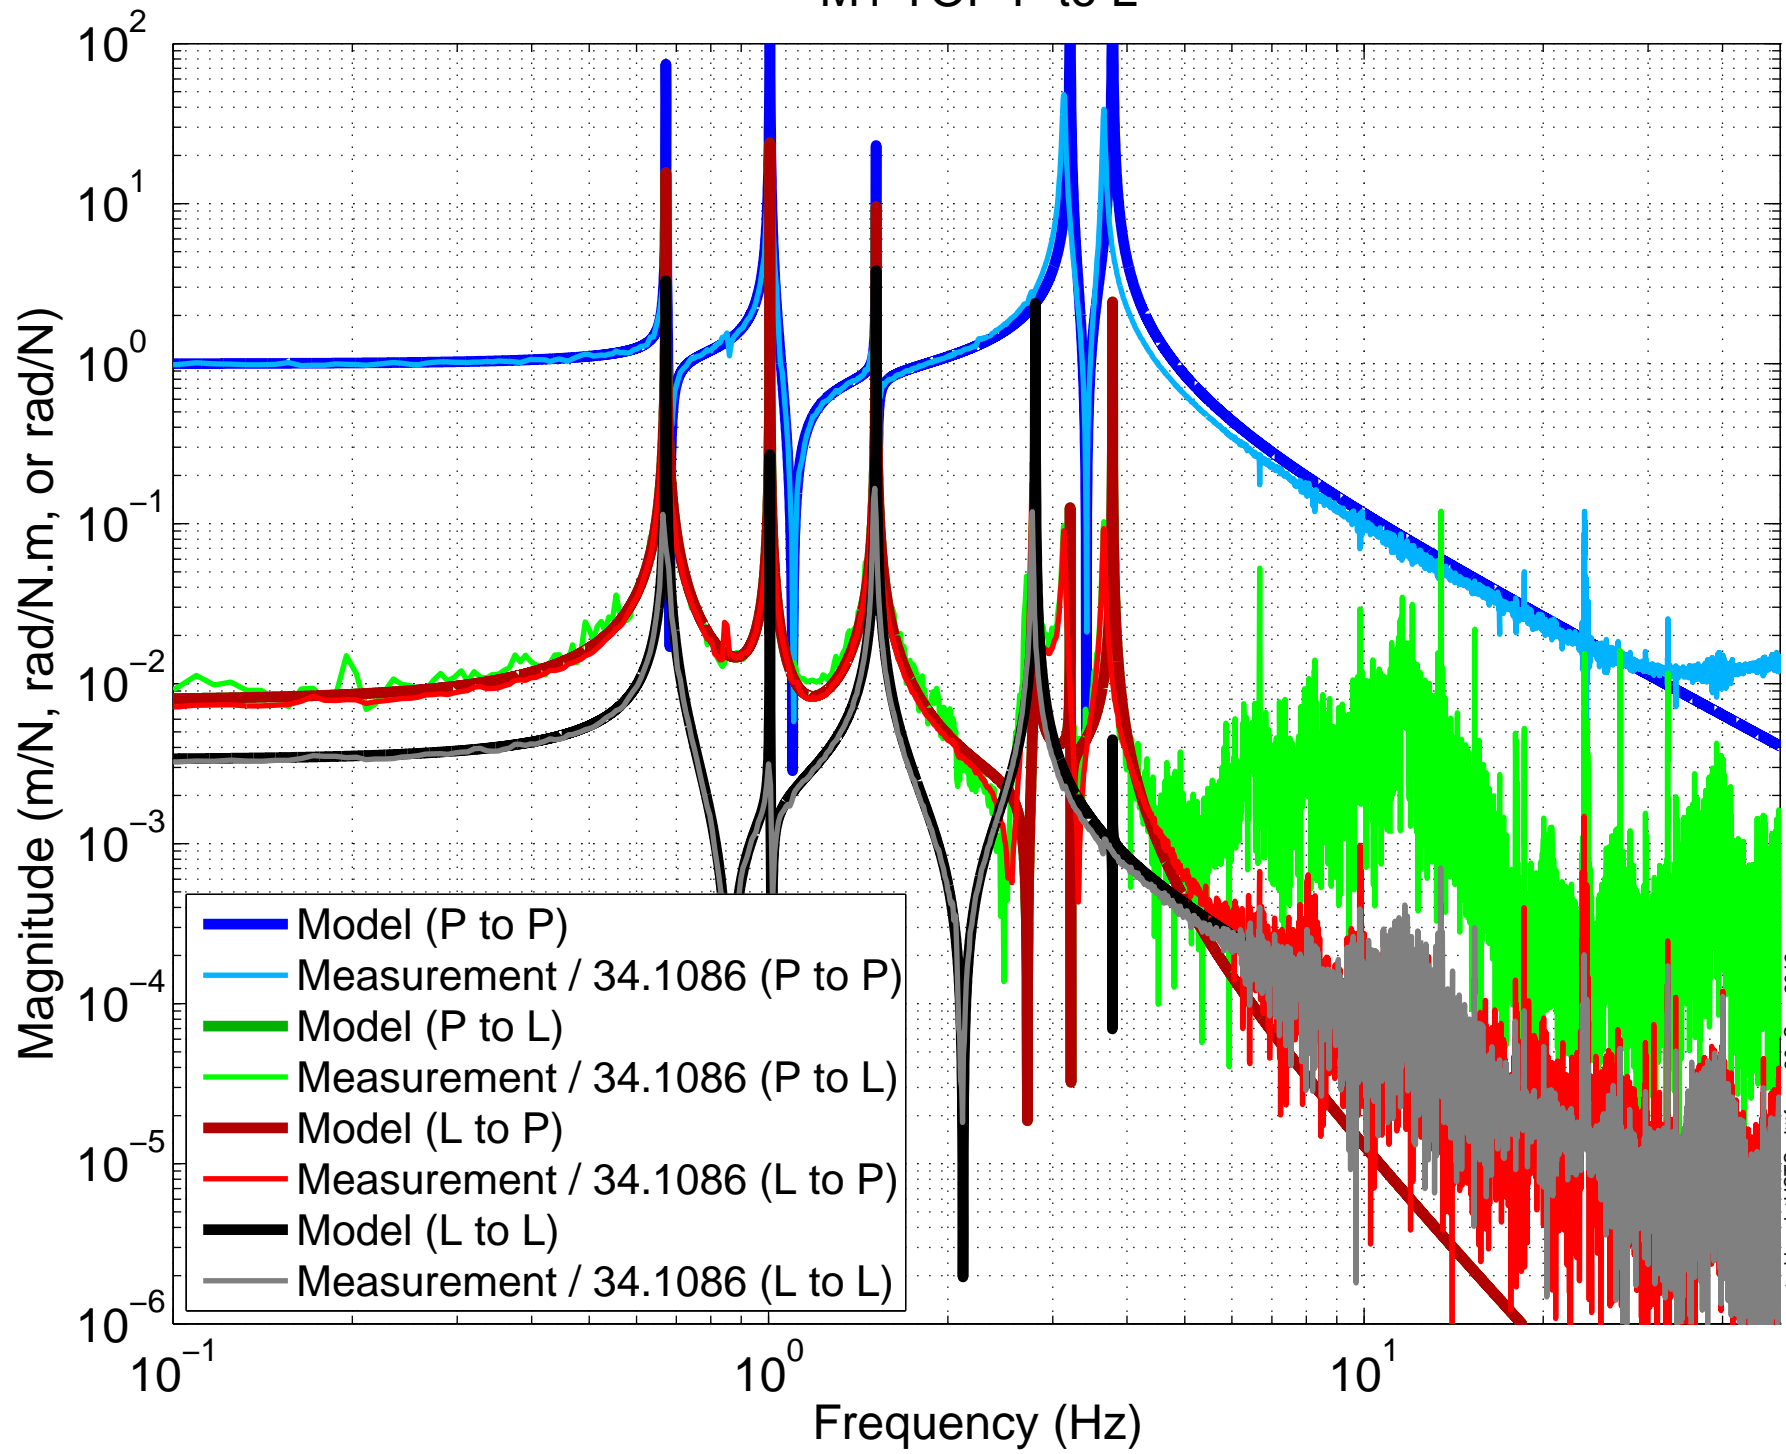

X1SUSPRM BUILD

M1Y to Y, 2012-09-20

X1SUSPRM BUILD
M1 TOP V to L

X1SUSPRM BUILD M1 TOP R to T

X1SUSPRM BUILD

M1 TOP R to V

X1SUSPRM BUILD
M1 TOP P to L

X1SUSPRM BUILD
M1 TOP P to V

X1SUSPRM BUILD
M1 TOP P to R

X1SUSPRM BUILD M1 TOP L to LFRT

X1SUSPRM BUILD

M1 TOP T to SD

X1SUSPRM BUILD M1 TOP V to T1T2T3

X1SUSPRM BUILD M1 TOP R to T1T2T3

created by plotHSTS_dttfifs on 20-Sep-2012

X1SUSPRM BUILD