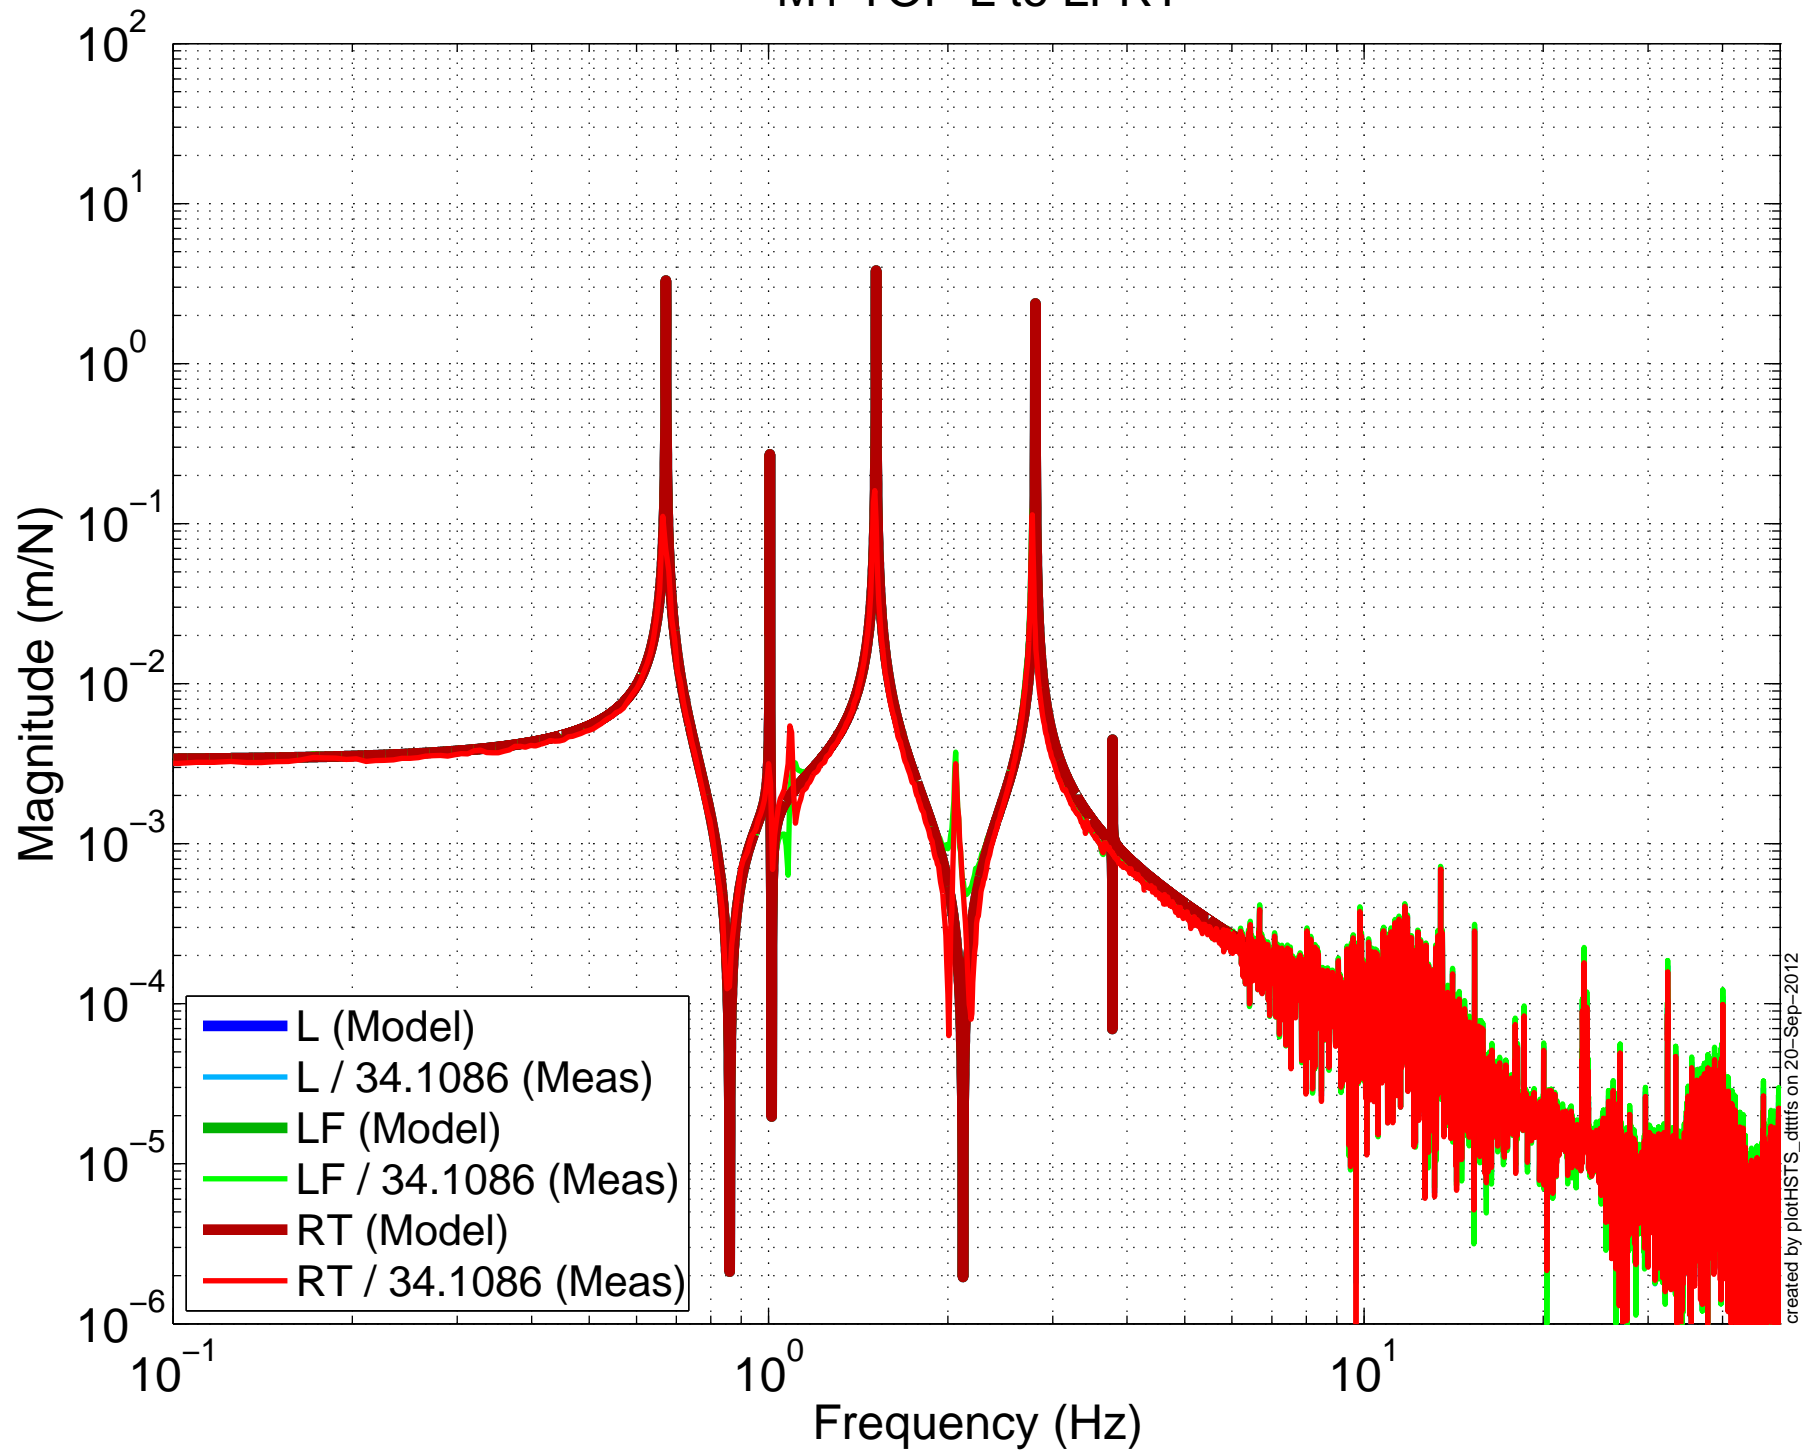

X1SUSPRM BUILD

M1Y to Y, 2012-09-20

X1SUSPRM BUILD
M1 TOP V to L

X1SUSPRM BUILD M1 TOP R to T

X1SUSPRM BUILD

M1 TOP R to V

X1SUSPRM BUILD
M1 TOP P to L

X1SUSPRM BUILD
M1 TOP P to V

X1SUSPRM BUILD
M1 TOP P to R

X1SUSPRM BUILD M1 TOP L to LFRT

X1SUSPRM BUILD

M1 TOP T to SD

X1SUSPRM BUILD M1 TOP V to T1T2T3

X1SUSPRM BUILD M1 TOP R to T1T2T3

created by plotHSTS_dttfifs on 20-Sep-2012

X1SUSPRM BUILD