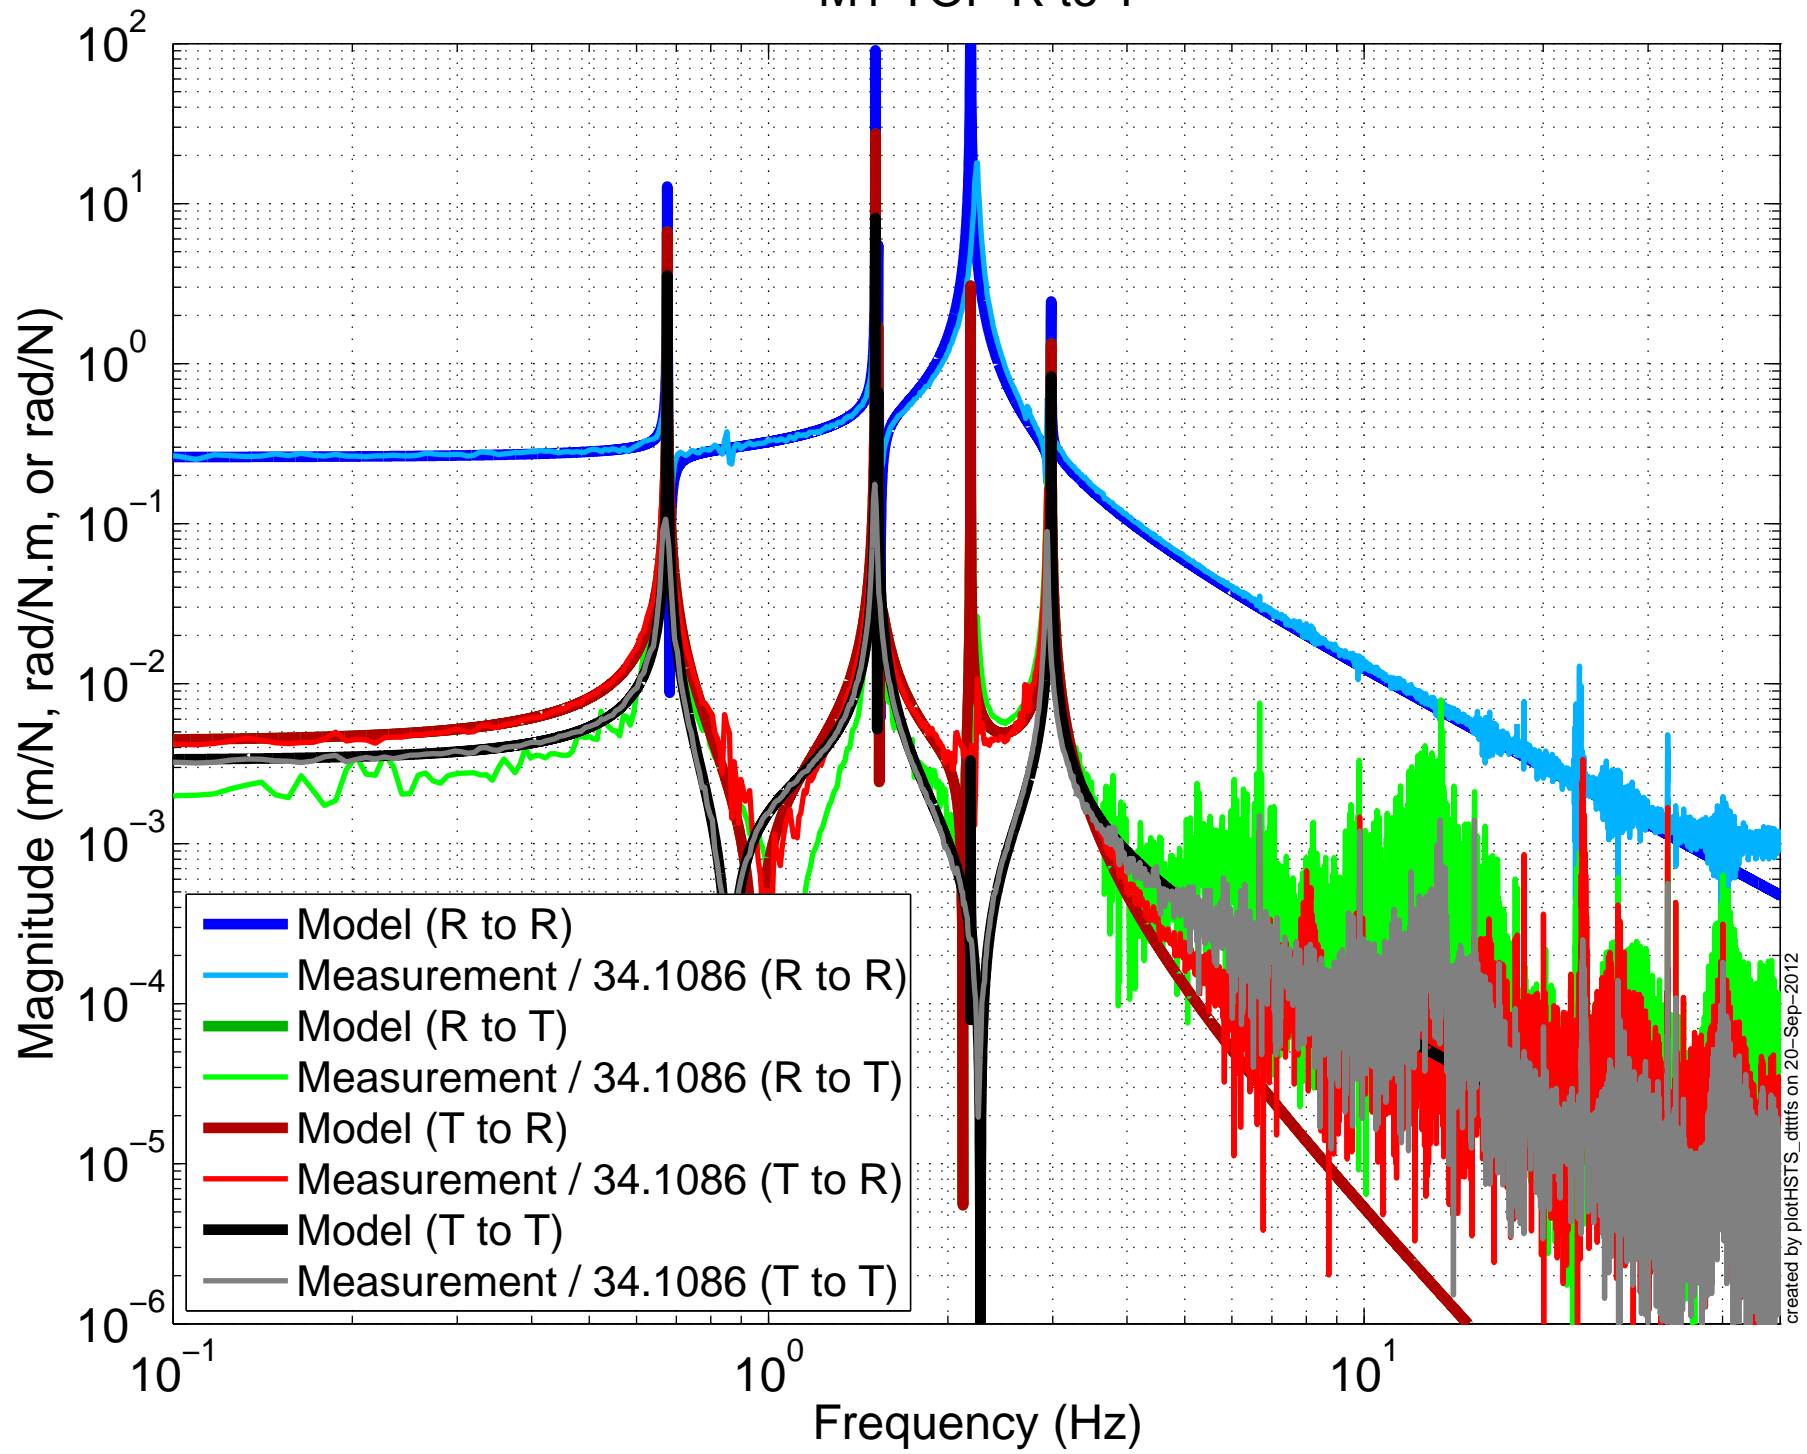

X1SUSPRM BUILD

M1Y to Y, 2012-09-20

X1SUSPRM BUILD
M1 TOP V to L

X1SUSPRM BUILD M1 TOP R to T

X1SUSPRM BUILD

M1 TOP R to V

X1SUSPRM BUILD
M1 TOP P to L

X1SUSPRM BUILD
M1 TOP P to V

X1SUSPRM BUILD
M1 TOP P to R

X1SUSPRM BUILD M1 TOP L to LFRT

X1SUSPRM BUILD

M1 TOP T to SD

X1SUSPRM BUILD M1 TOP V to T1T2T3

X1SUSPRM BUILD M1 TOP R to T1T2T3

created by plotHSTS_dttfifs on 20-Sep-2012

X1SUSPRM BUILD