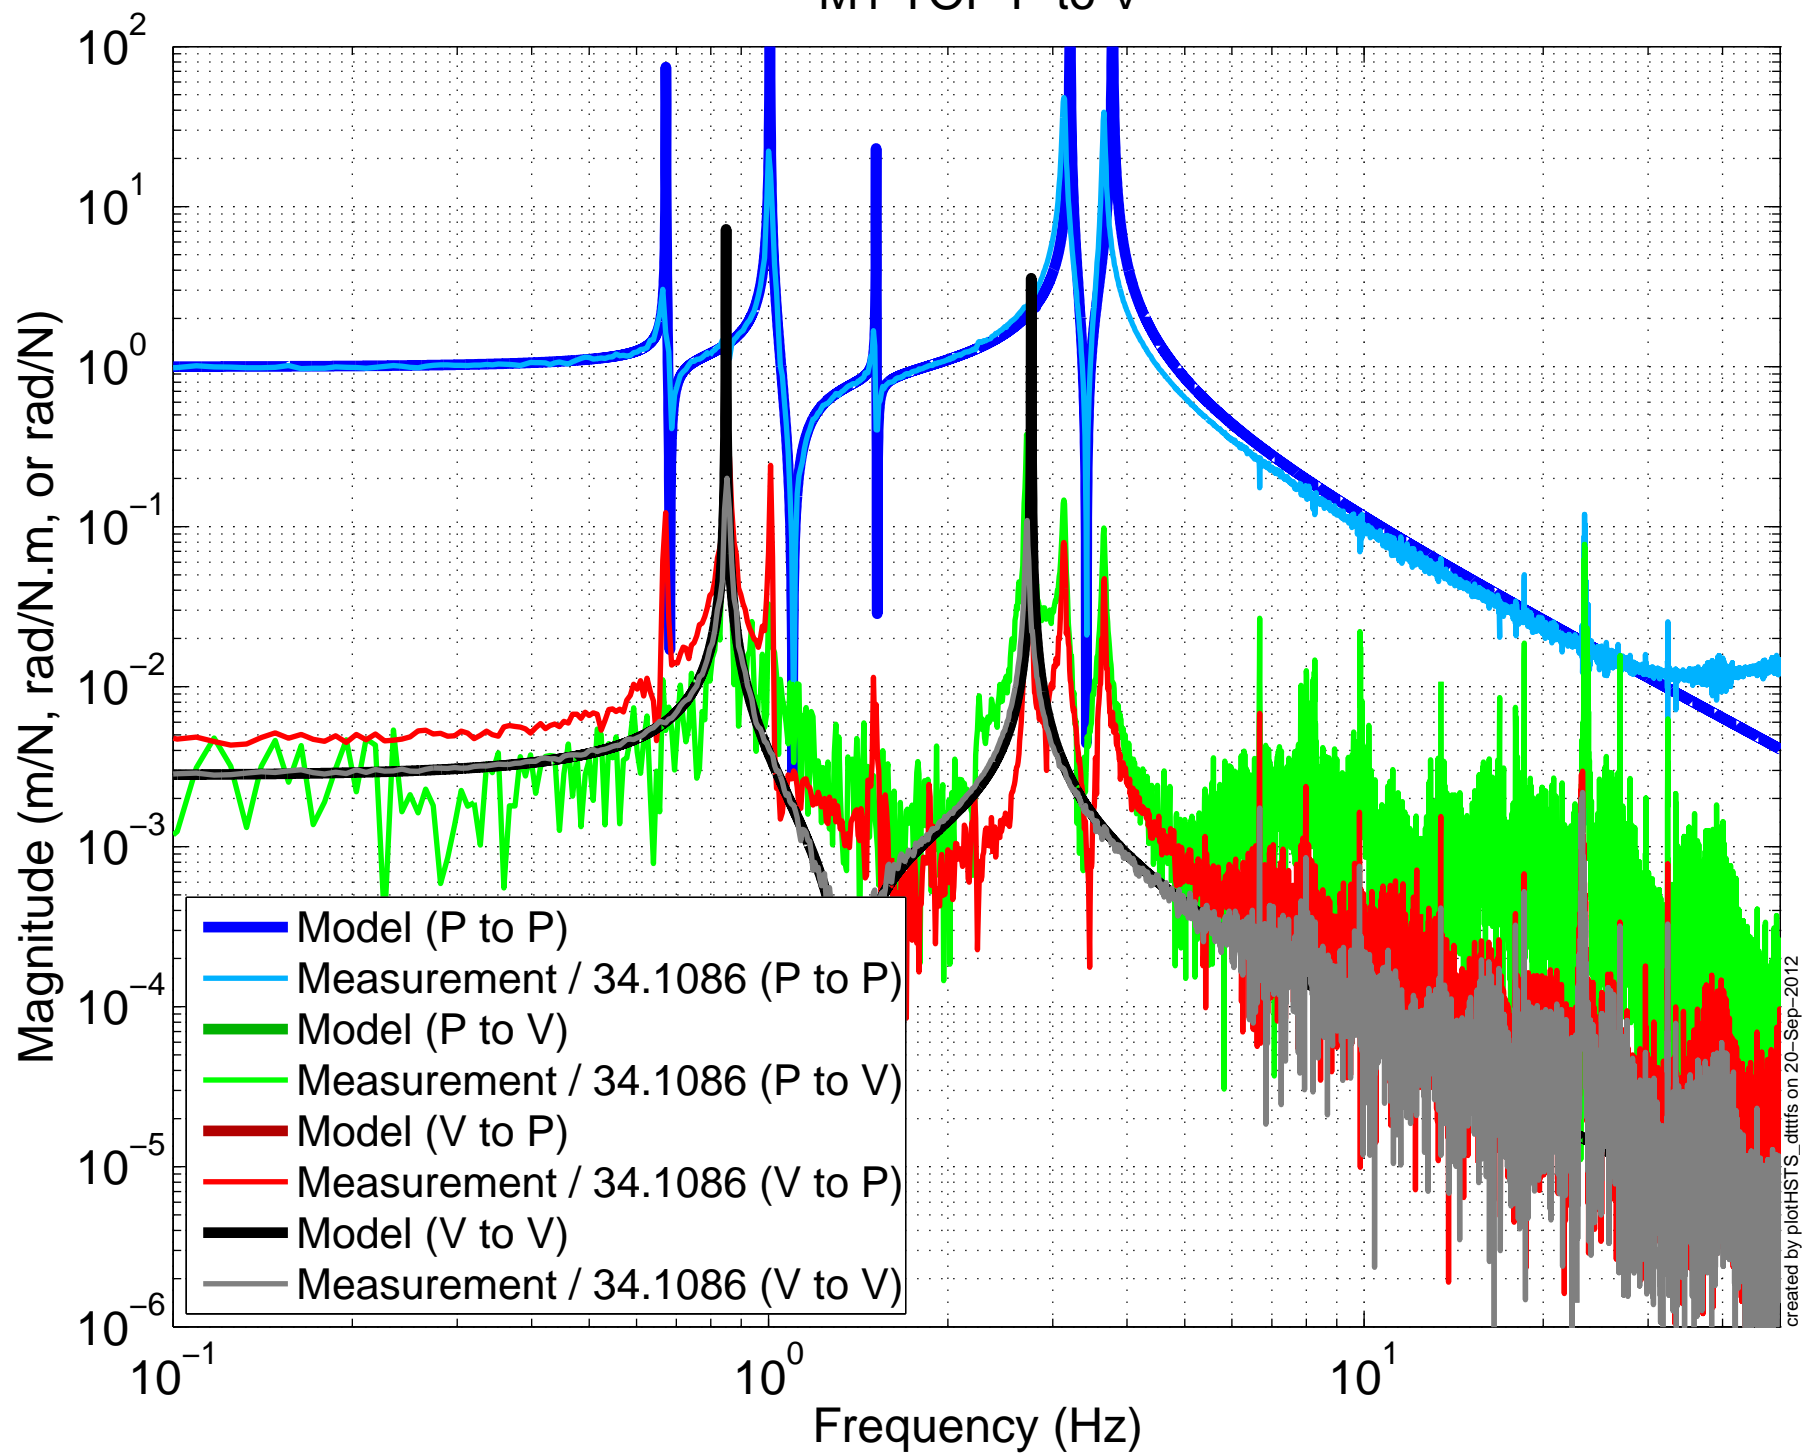

X1SUSPRM BUILD

M1Y to Y, 2012-09-20

X1SUSPRM BUILD
M1 TOP V to L

X1SUSPRM BUILD M1 TOP R to T

X1SUSPRM BUILD

M1 TOP R to V

X1SUSPRM BUILD
M1 TOP P to L

X1SUSPRM BUILD
M1 TOP P to V

X1SUSPRM BUILD
M1 TOP P to R

X1SUSPRM BUILD M1 TOP L to LFRT

X1SUSPRM BUILD

M1 TOP T to SD

X1SUSPRM BUILD M1 TOP V to T1T2T3

X1SUSPRM BUILD M1 TOP R to T1T2T3

created by plotHSTS_dttfifs on 20-Sep-2012

X1SUSPRM BUILD