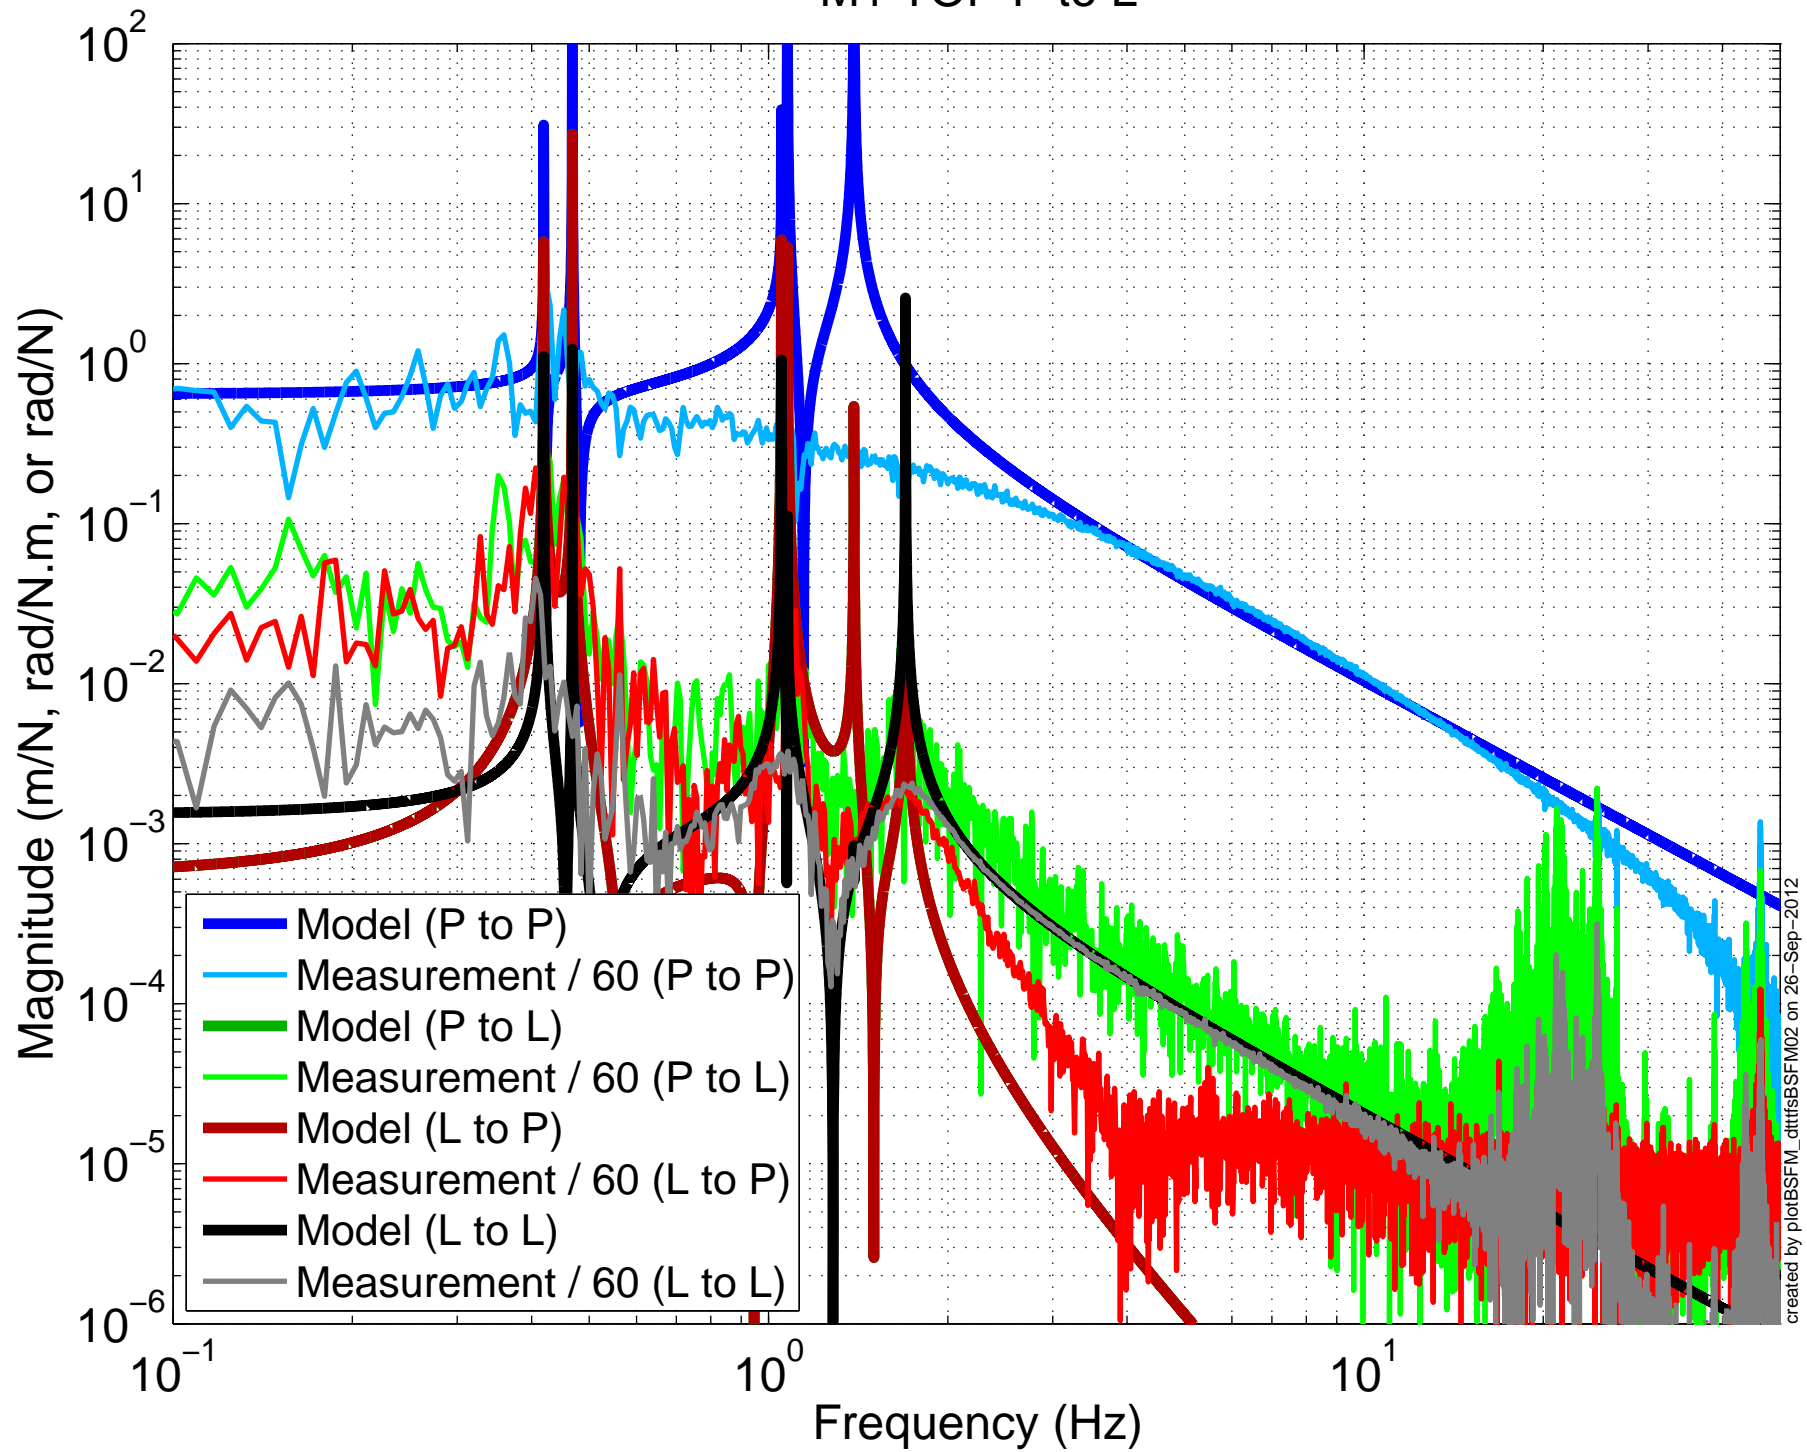

X1SUSBSFM02 BUILD01

M1 TOP P to L