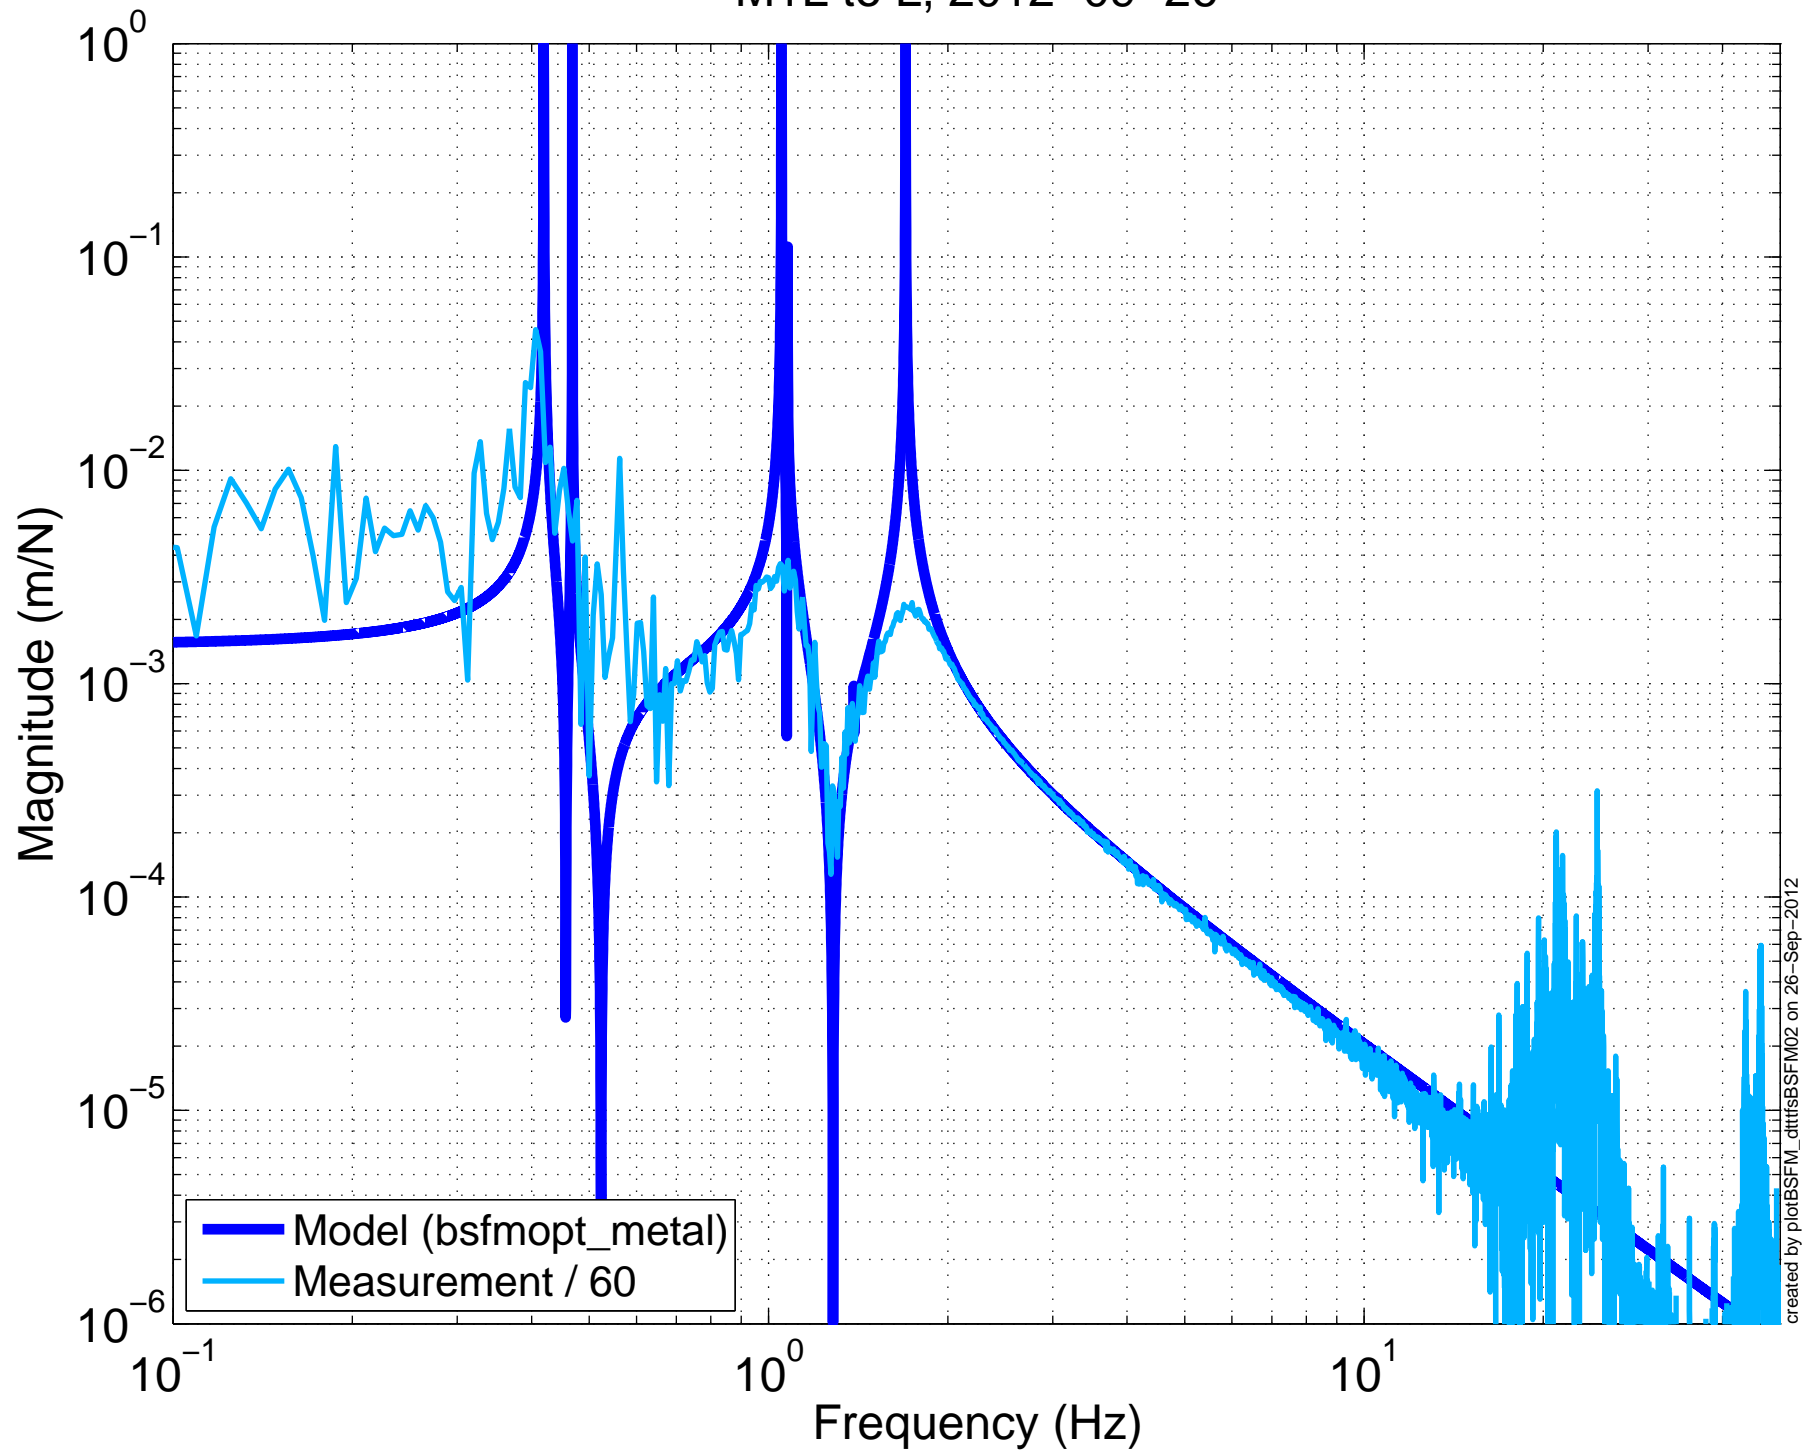

X1SUSBSFM02 BUILD01

M1L to L, 2012-09-26

created by plotBSFM_dtrfbsFM02 on 26-Sep-2012

X1SUSBSFM02 BUILD01
M1T to T, 2012-09-26

X1SUSBSFM02 BUILD01
M1V to V, 2012-09-26

X1SUSBSFM02 BUILD01
M1R to R, 2012-09-26

X1SUBSFM02 BUILD01
M1P to P, 2012-09-26

X1SUSBSFM02 BUILD01
M1Y to Y, 2012-09-26

X1SUSBSFM02 BUILD01

M1 TOP V to L

X1SUSBSFM02 BUILD01

M1 TOP R to T

X1SUSBSFM02 BUILD01

M1 TOP R to V