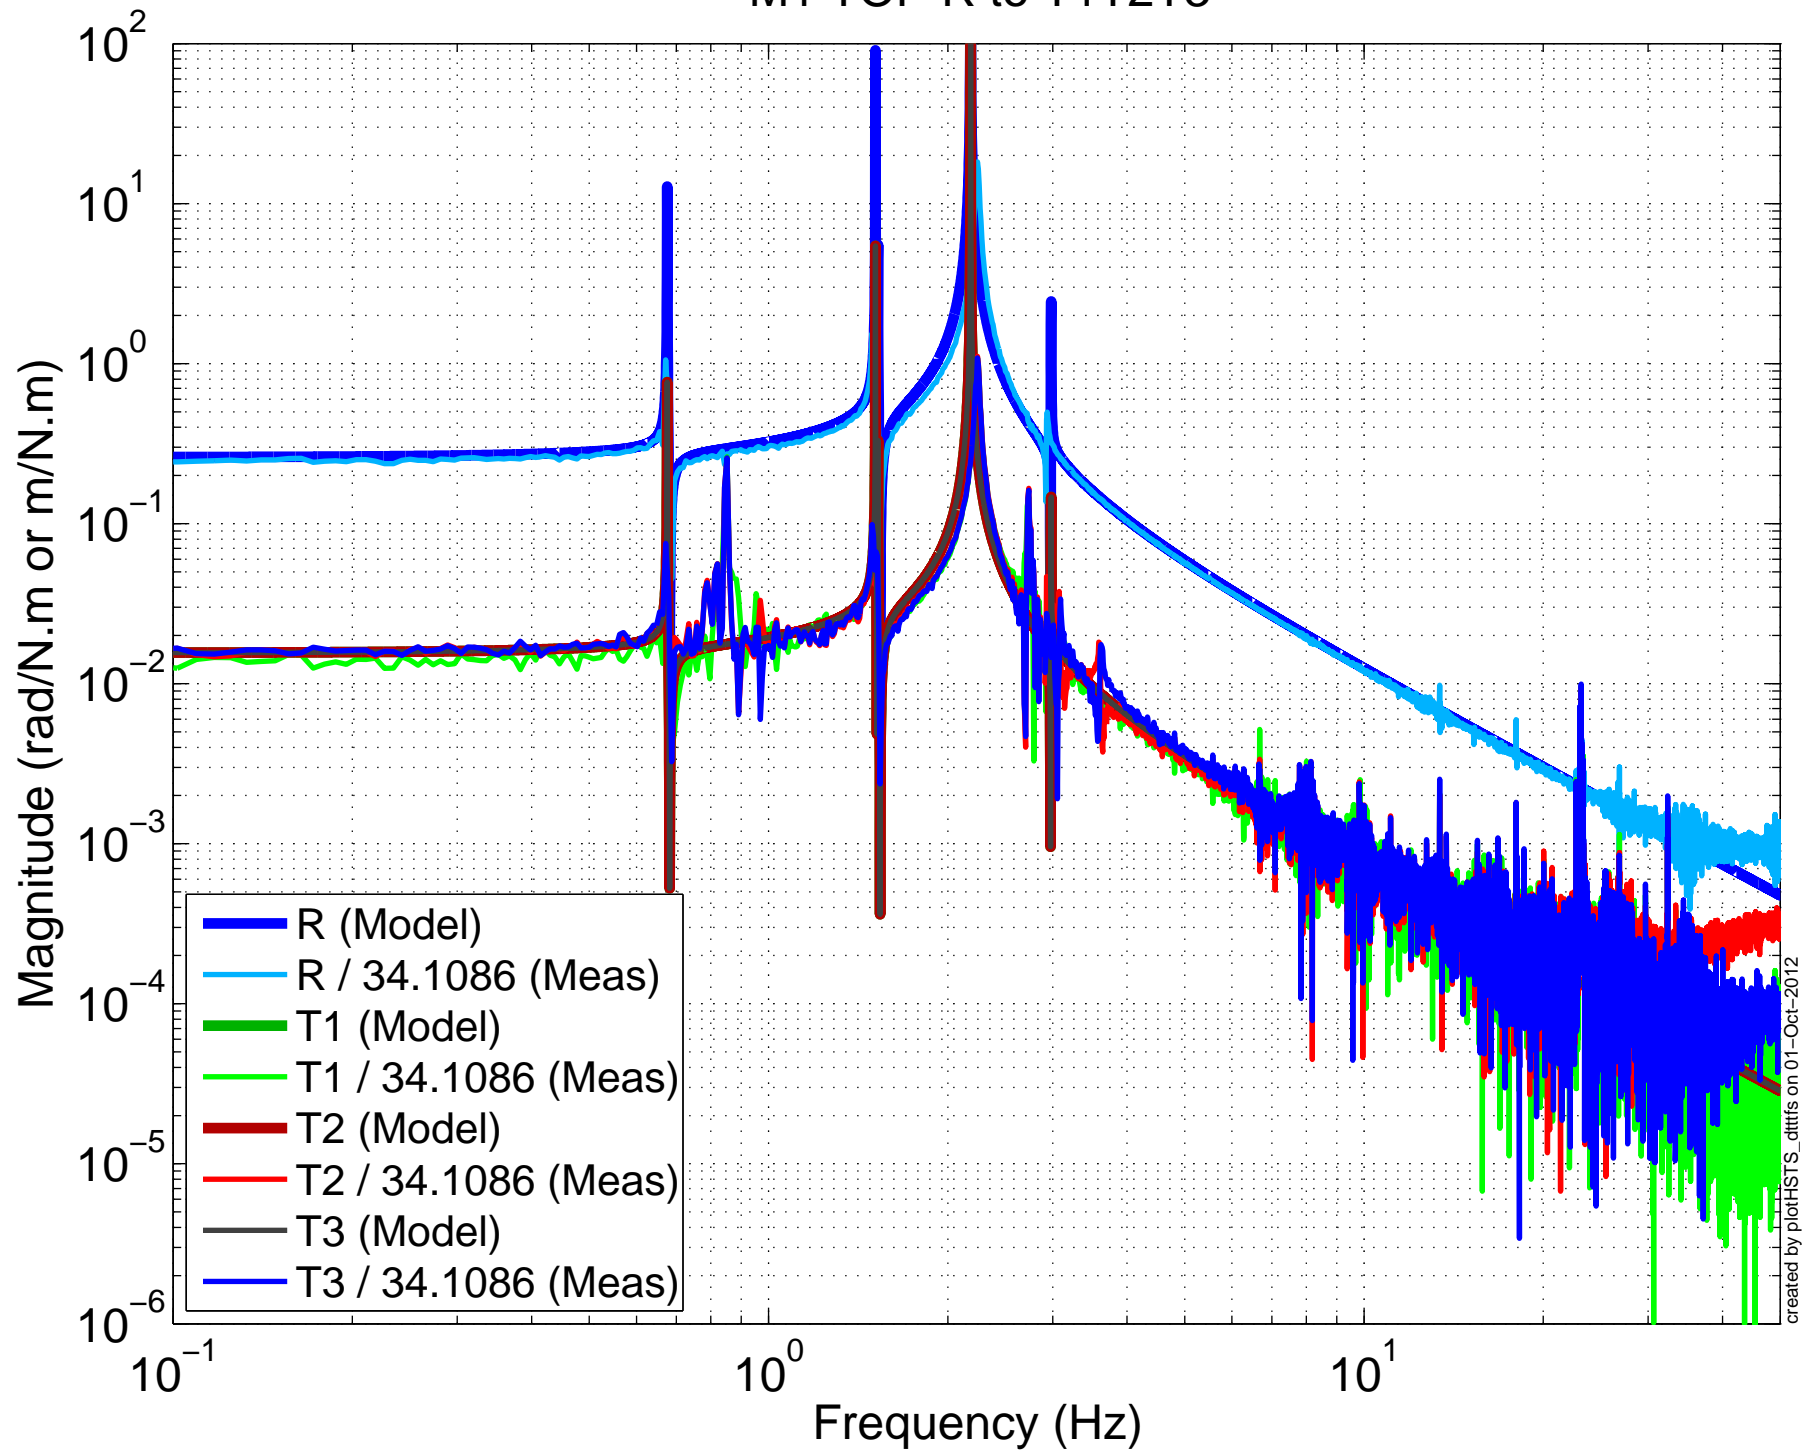

created by plotHSTS_dttfns on 01-Oct-2012

X1SUSSR2 BUILD

M1 TOP T to SD

X1SUSSR2 BUILD

M1 TOP V to T1T2T3

created by plotHSTS_dtrfs on 01-Oct-2012

X1SUSSR2 BUILD

M1 TOP R to T1T2T3

X1SUSSR2 BUILD

M1 TOP P to T2T3

X1SUSSR2 BUILD M1 TOP Y to LFRT