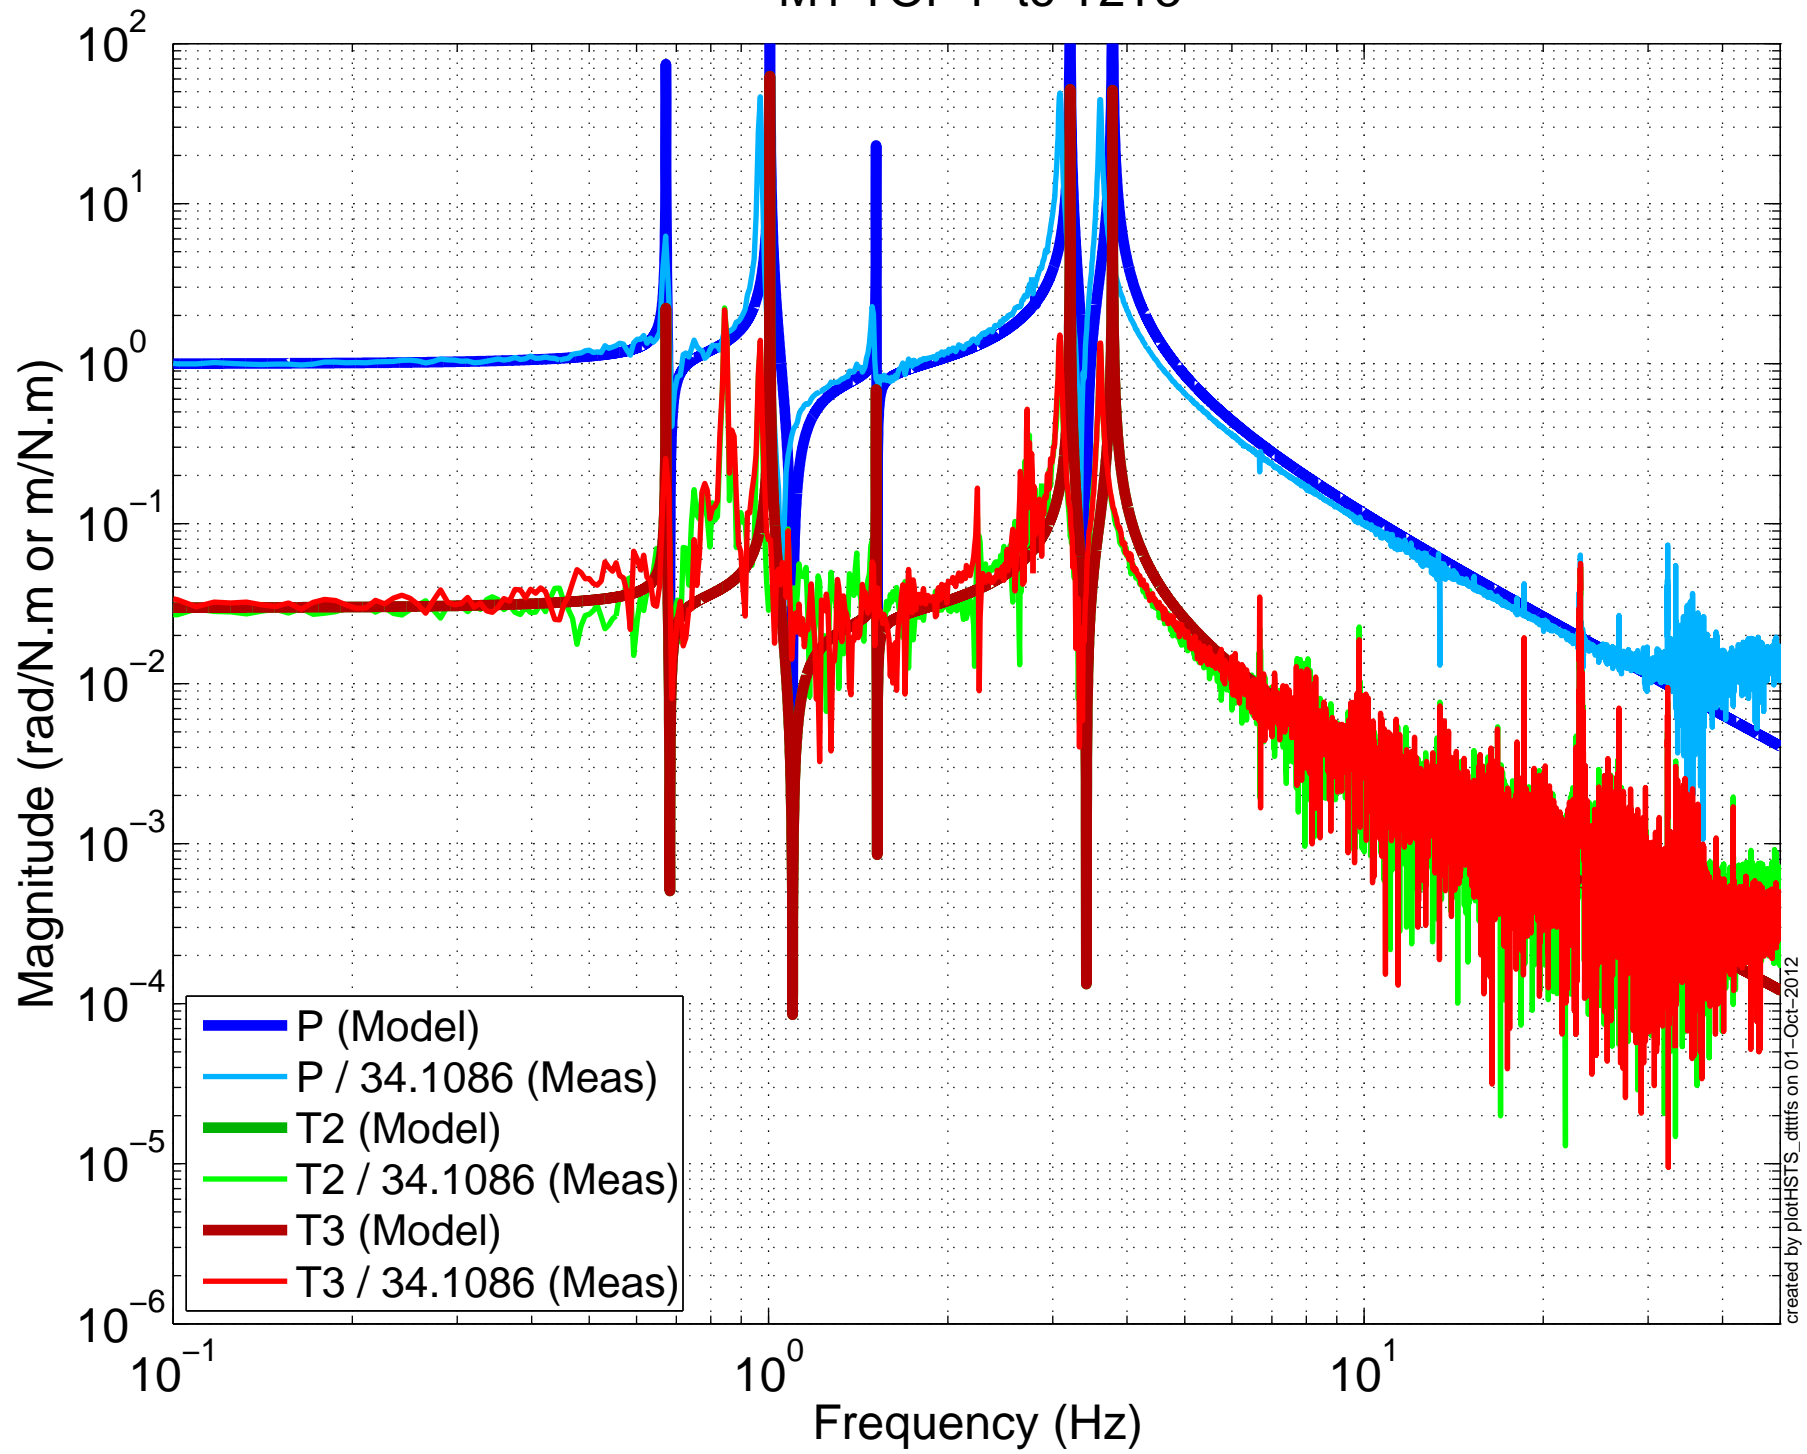

created by plotHSTS_dttfns on 01-Oct-2012

X1SUSSR2 BUILD

M1 TOP T to SD

X1SUSSR2 BUILD

M1 TOP V to T1T2T3

created by plotHSTS_dtrfs on 01-Oct-2012

X1SUSSR2 BUILD

M1 TOP R to T1T2T3

X1SUSSR2 BUILD

M1 TOP P to T2T3

X1SUSSR2 BUILD M1 TOP Y to LFRT