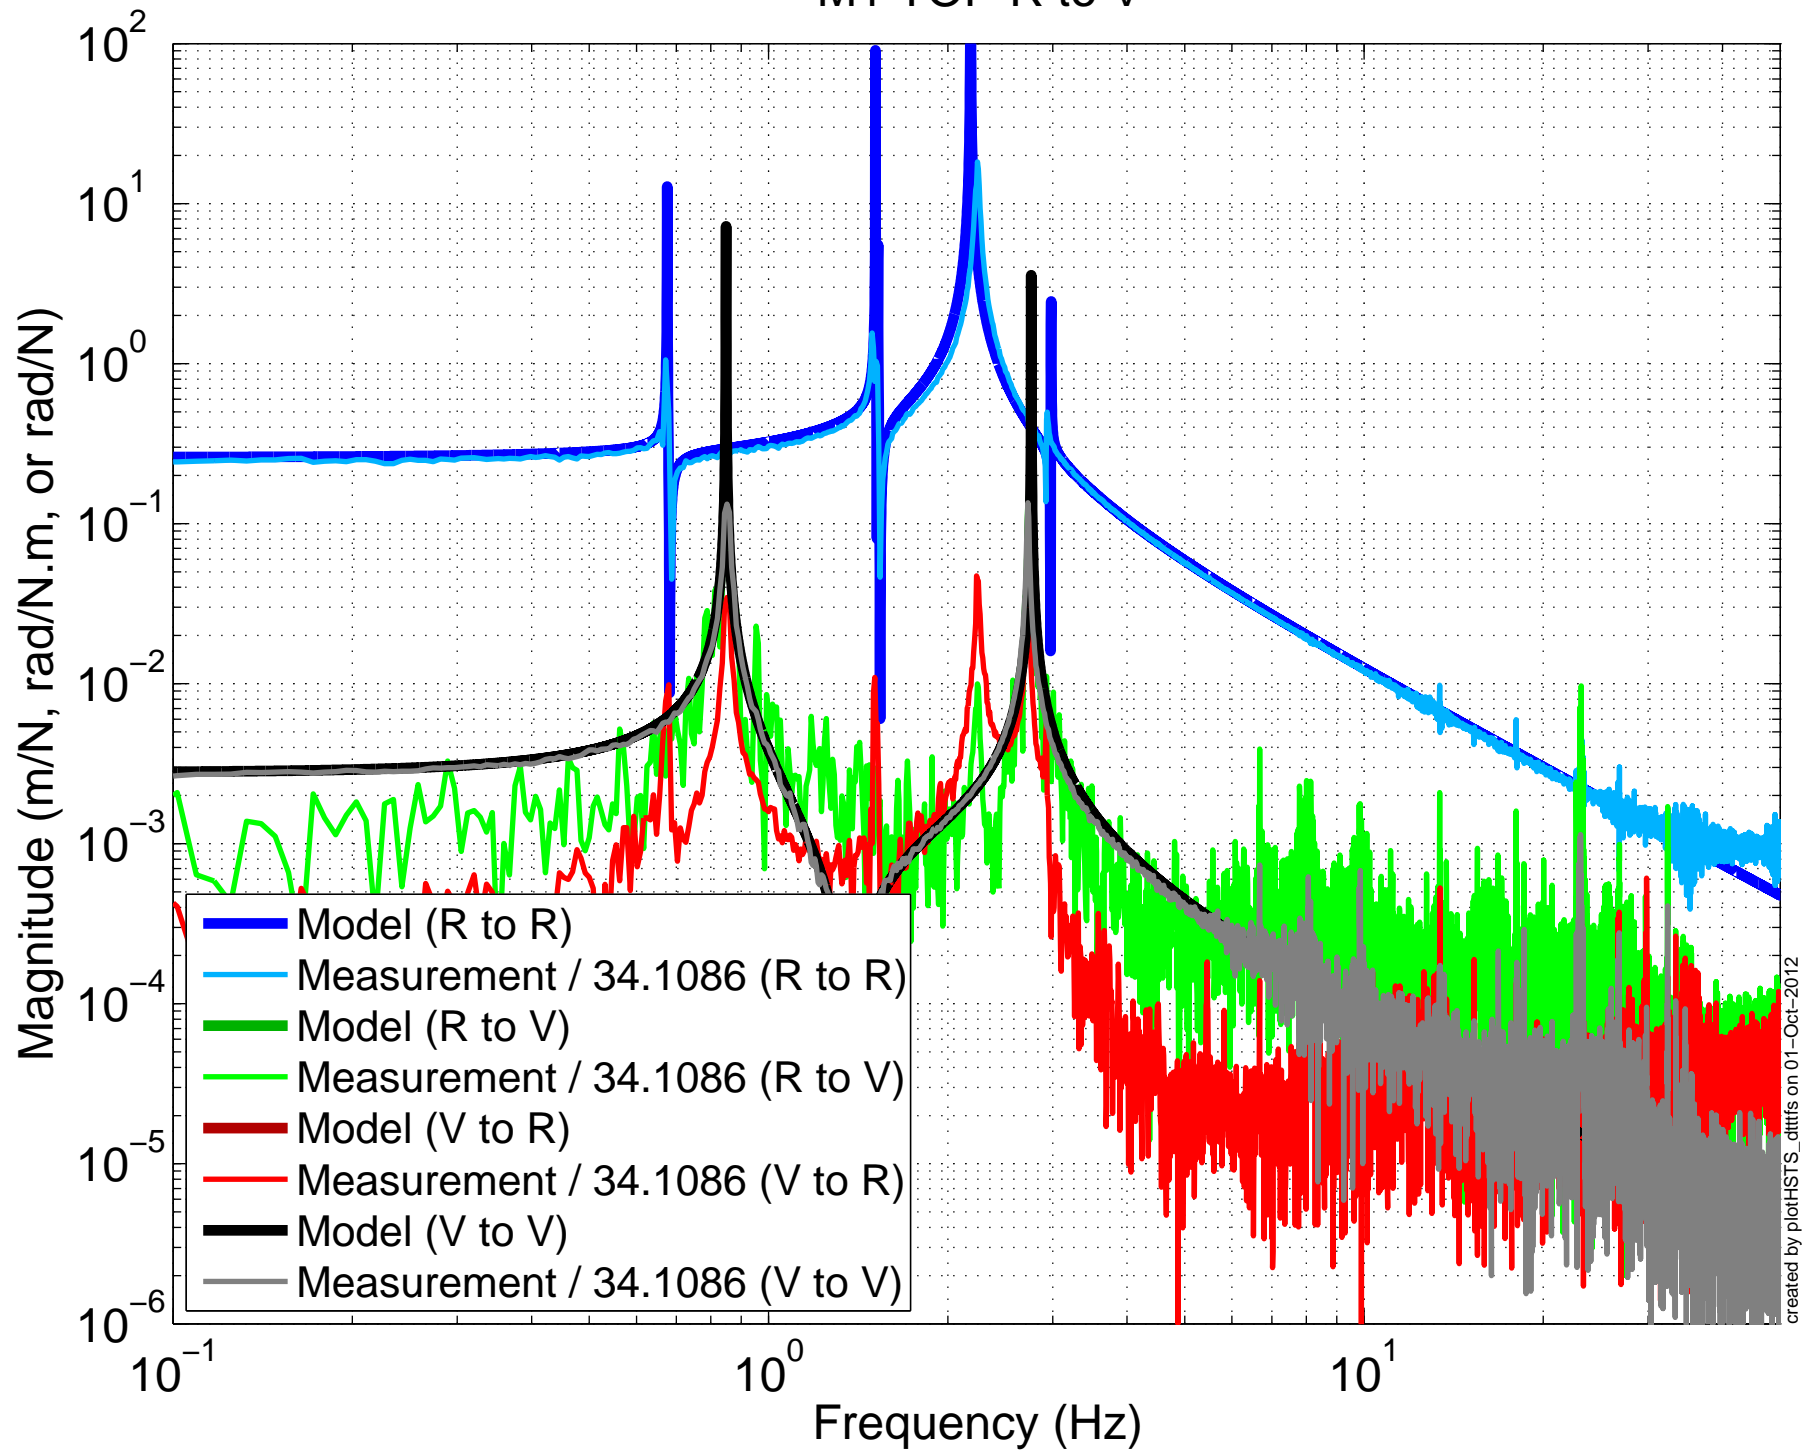

X1SUSSR2 BUILD
M1P to P, 2012-10-01

X1SUSSR2 BUILD

M1Y to Y, 2012-10-01

created by plotHSTIS_dttf/s on 01-Oct-2012

X1SUSSR2 BUILD

M1 TOP V to L

X1SUSSR2 BUILD

M1 TOP R to T

X1SUSSR2 BUILD

M1 TOP R to V

X1SUSSR2 BUILD

M1 TOP P to L

X1SUSSR2 BUILD
M1 TOP P to V

X1SUSSR2 BUILD M1 TOP P to R

X1SUSSR2 BUILD

M1 TOP L to LFRT