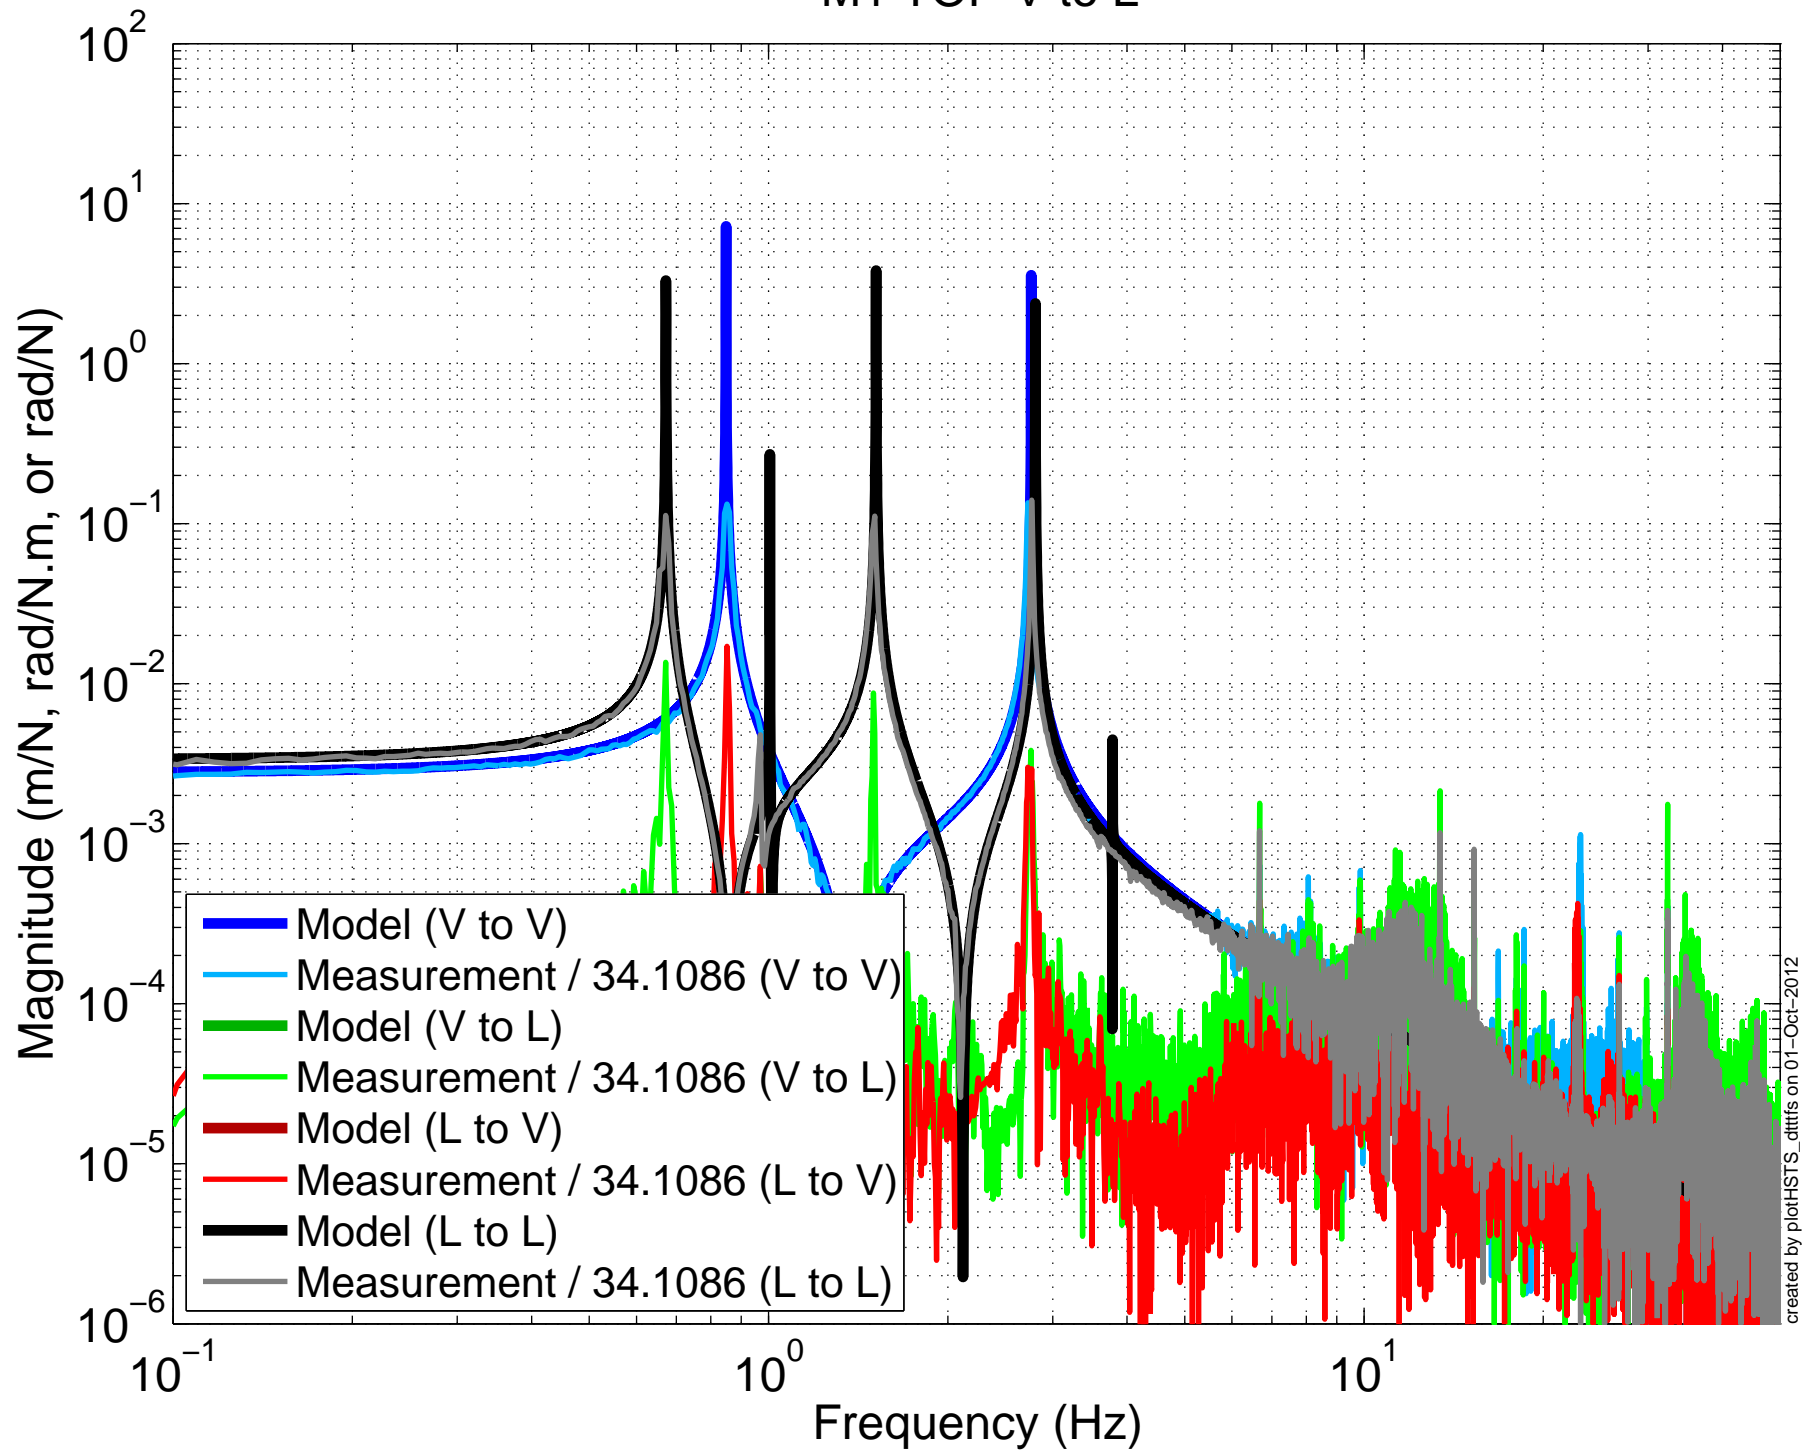

X1SUSSR2 BUILD
M1P to P, 2012-10-01

X1SUSSR2 BUILD

M1Y to Y, 2012-10-01

created by plotHSTIS_dttf/s on 01-Oct-2012

X1SUSSR2 BUILD

M1 TOP V to L

X1SUSSR2 BUILD

M1 TOP R to T

X1SUSSR2 BUILD

M1 TOP R to V

X1SUSSR2 BUILD

M1 TOP P to L

X1SUSSR2 BUILD
M1 TOP P to V

X1SUSSR2 BUILD M1 TOP P to R

X1SUSSR2 BUILD

M1 TOP L to LFRT