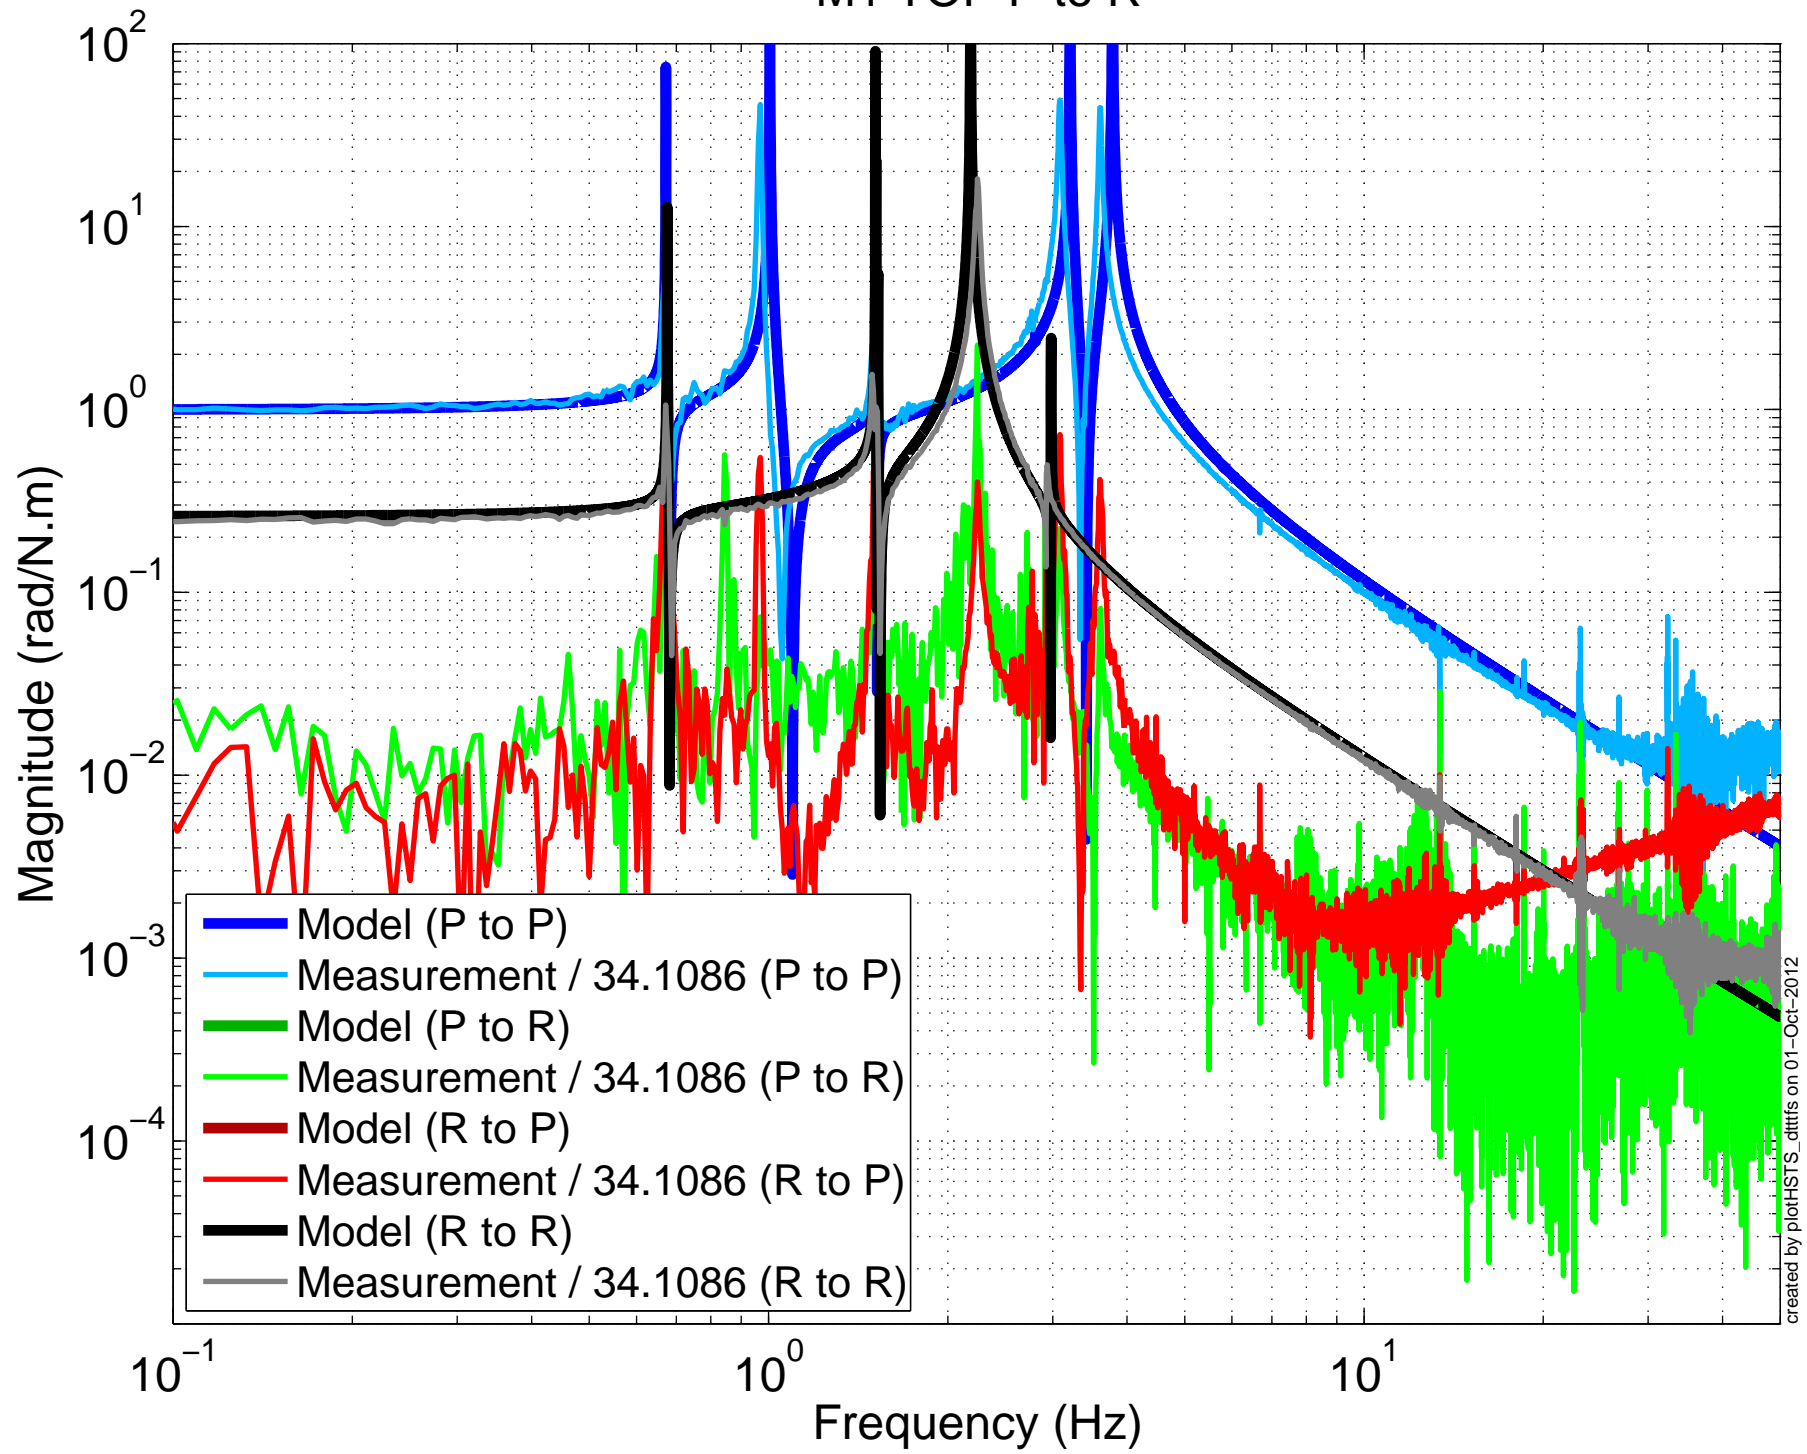

X1SUSSR2 BUILD

M1 TOP R to V

X1SUSSR2 BUILD

M1 TOP P to L

X1SUSSR2 BUILD
M1 TOP P to V

X1SUSSR2 BUILD M1 TOP P to R

X1SUSSR2 BUILD

M1 TOP L to LFRT

created by plotHSTS_dttfns on 01-Oct-2012

X1SUSSR2 BUILD

M1 TOP T to SD

X1SUSSR2 BUILD

M1 TOP V to T1T2T3

created by plotHSTS_dtrfs on 01-Oct-2012

X1SUSSR2 BUILD

M1 TOP R to T1T2T3