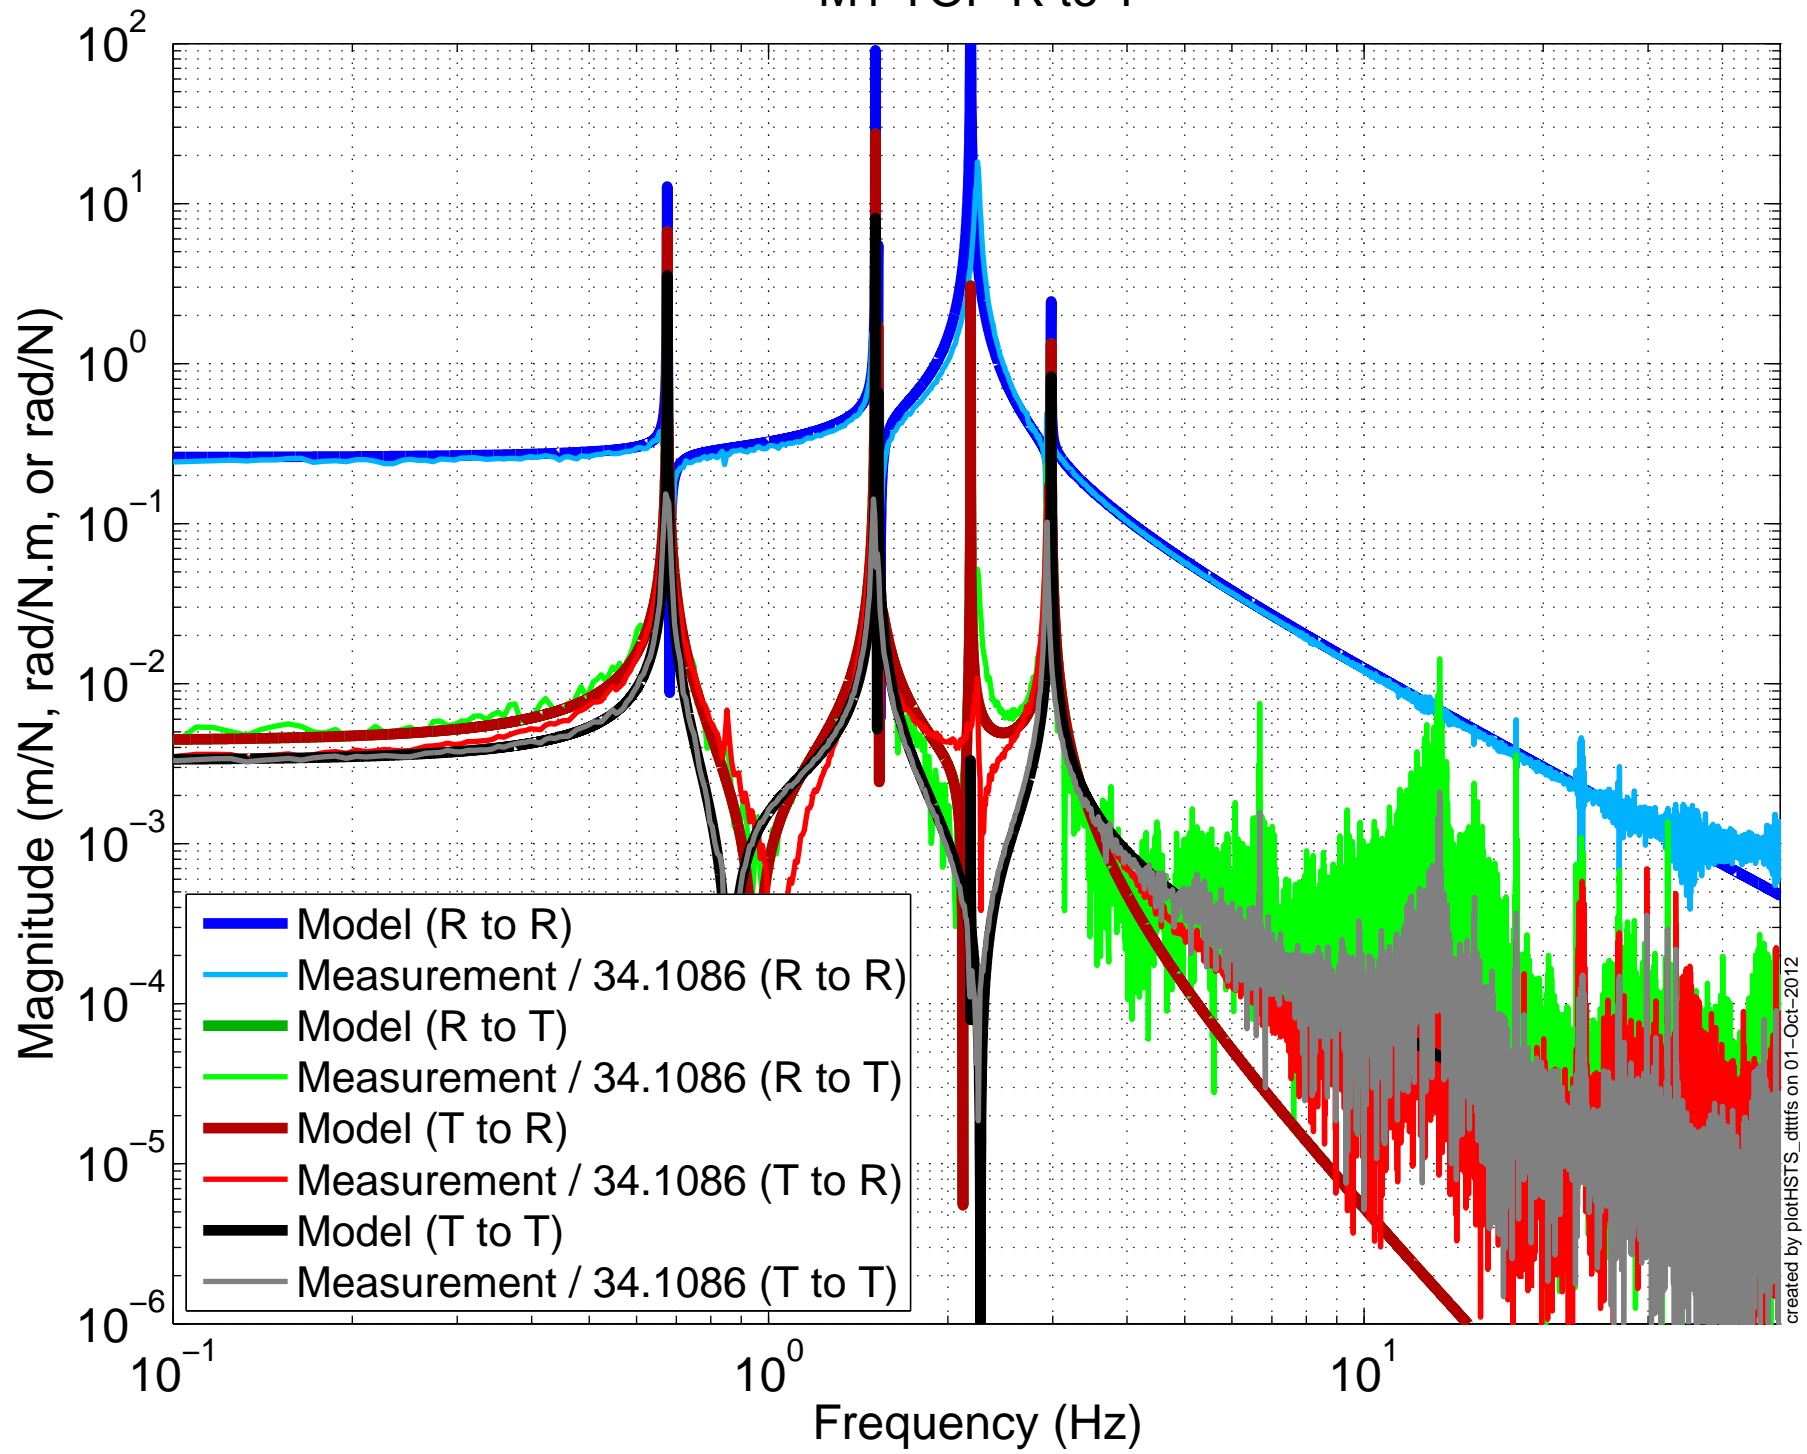

X1SUSSR2 BUILD
M1P to P, 2012-10-01

X1SUSSR2 BUILD

M1Y to Y, 2012-10-01

created by plotHSTIS_dttf/s on 01-Oct-2012

X1SUSSR2 BUILD

M1 TOP V to L

X1SUSSR2 BUILD

M1 TOP R to T

X1SUSSR2 BUILD

M1 TOP R to V

X1SUSSR2 BUILD

M1 TOP P to L

X1SUSSR2 BUILD
M1 TOP P to V

X1SUSSR2 BUILD M1 TOP P to R

X1SUSSR2 BUILD

M1 TOP L to LFRT

created by plotHSTS_dttfns on 01-Oct-2012

X1SUSSR2 BUILD

M1 TOP T to SD

X1SUSSR2 BUILD

M1 TOP V to T1T2T3

created by plotHSTS_dtrfs on 01-Oct-2012

X1SUSSR2 BUILD

M1 TOP R to T1T2T3