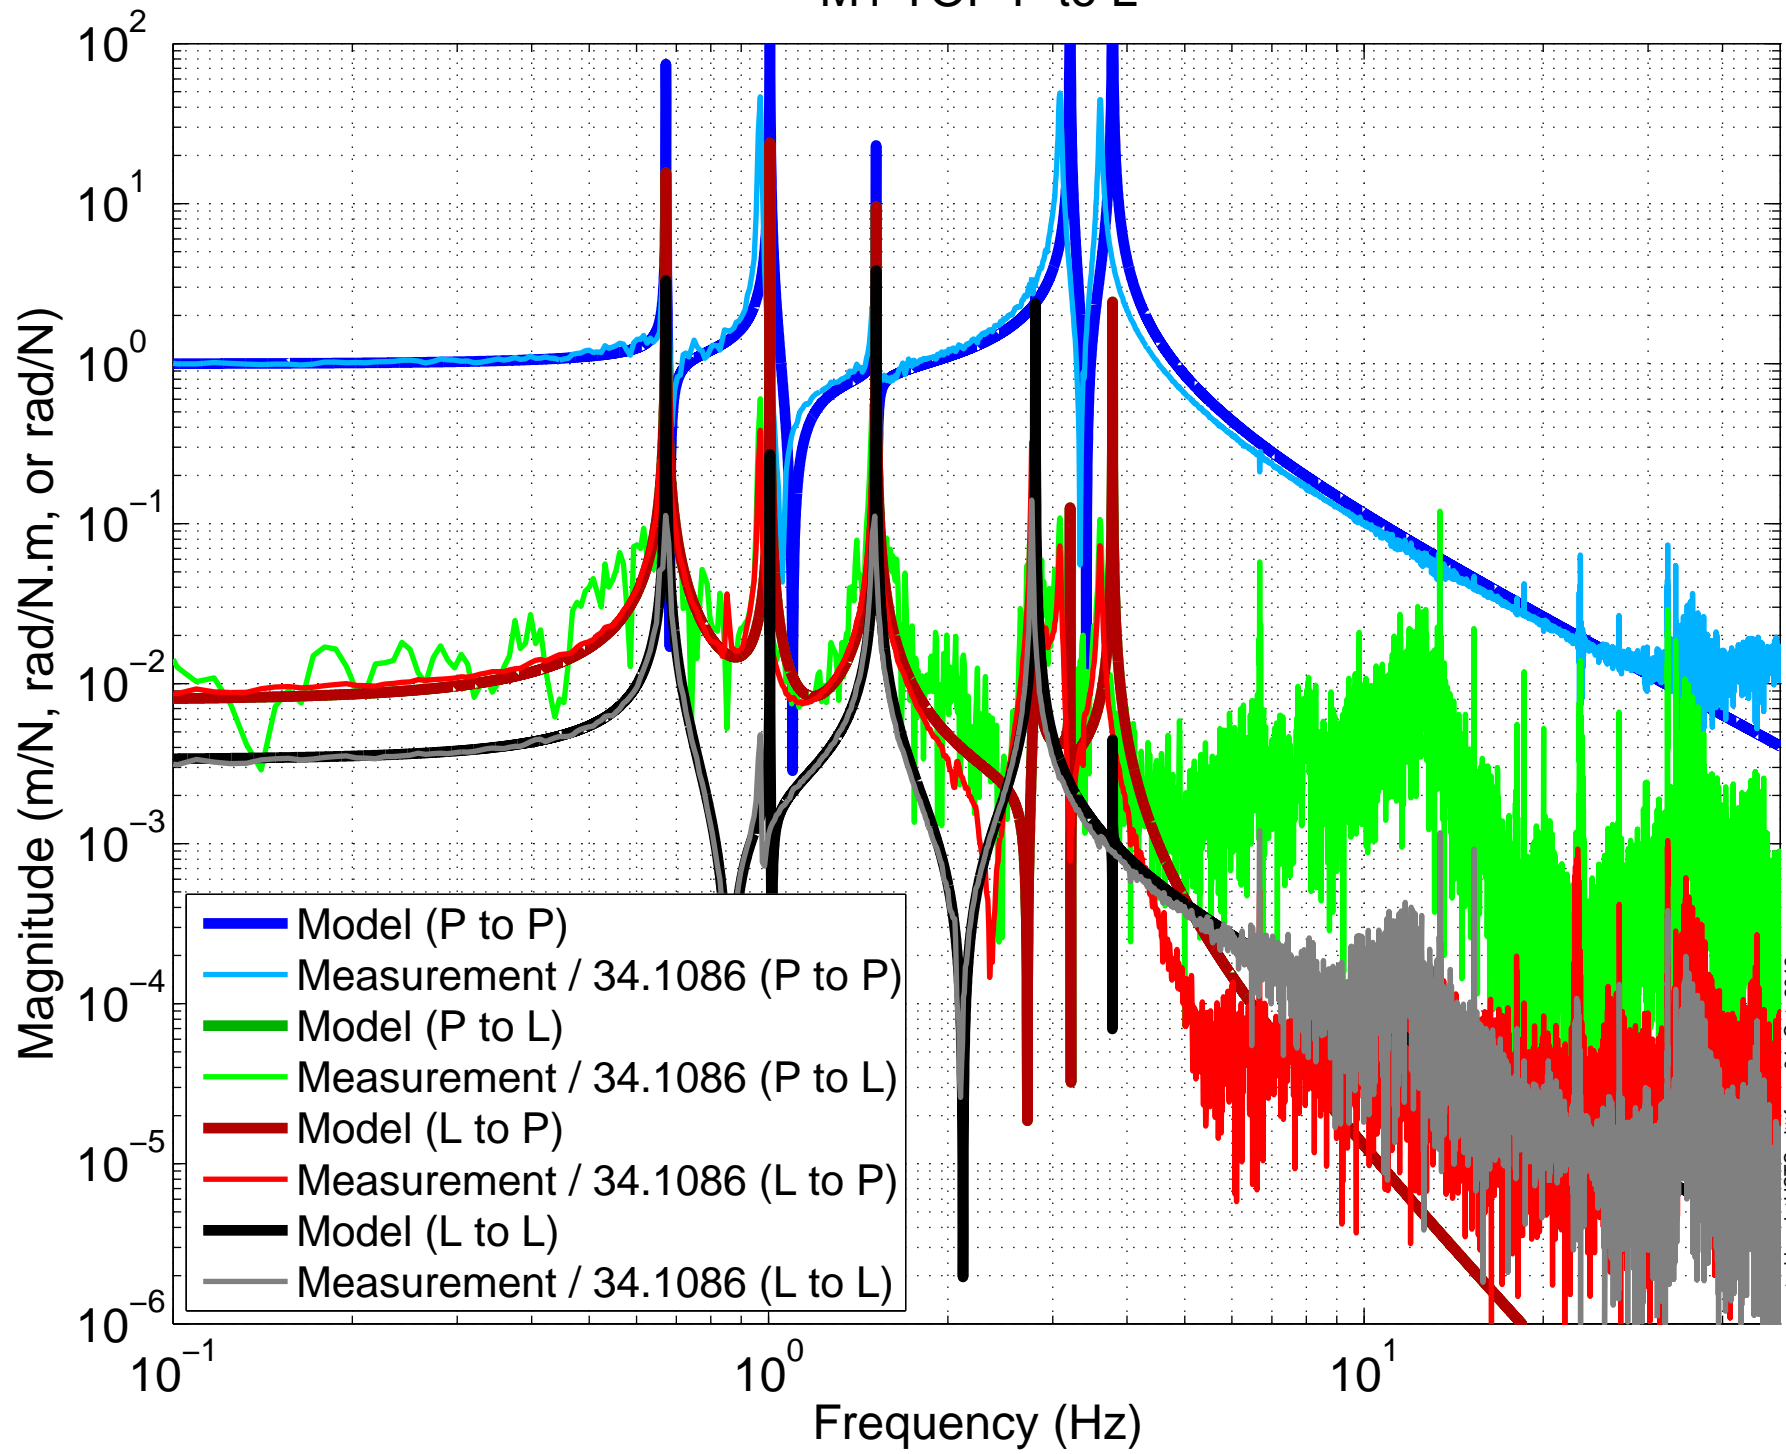

X1SUSSR2 BUILD
M1P to P, 2012-10-01

X1SUSSR2 BUILD

M1Y to Y, 2012-10-01

created by plotHSTIS_dttf/s on 01-Oct-2012

X1SUSSR2 BUILD

M1 TOP V to L

X1SUSSR2 BUILD

M1 TOP R to T

X1SUSSR2 BUILD

M1 TOP R to V

X1SUSSR2 BUILD

M1 TOP P to L

X1SUSSR2 BUILD
M1 TOP P to V

X1SUSSR2 BUILD M1 TOP P to R

X1SUSSR2 BUILD

M1 TOP L to LFRT

created by plotHSTS_dttfns on 01-Oct-2012

X1SUSSR2 BUILD

M1 TOP T to SD

X1SUSSR2 BUILD

M1 TOP V to T1T2T3

created by plotHSTS_dtrfs on 01-Oct-2012

X1SUSSR2 BUILD

M1 TOP R to T1T2T3