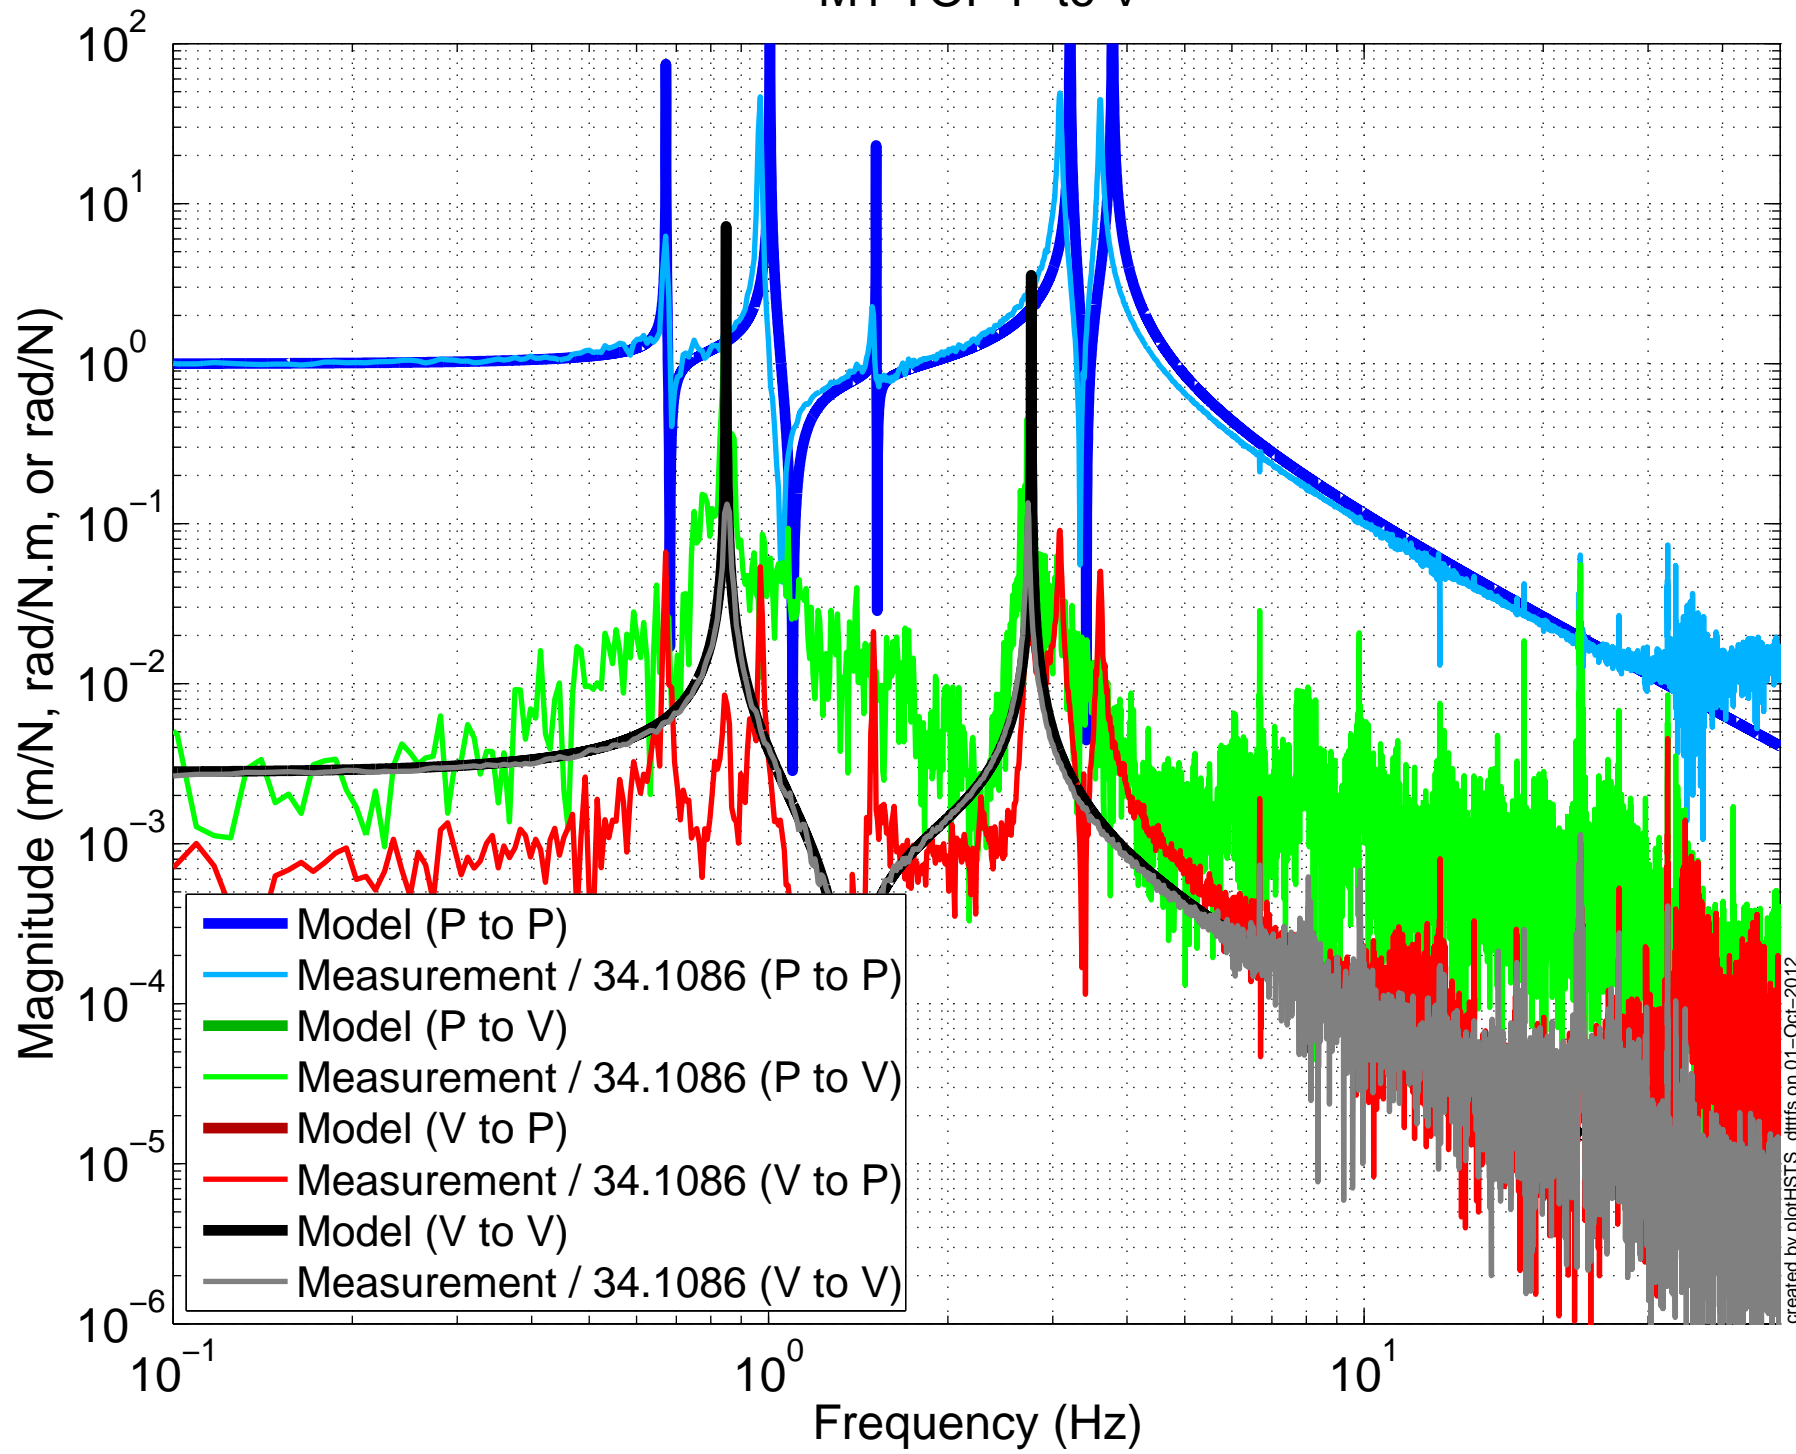

X1SUSSR2 BUILD

M1 TOP R to V

X1SUSSR2 BUILD

M1 TOP P to L

X1SUSSR2 BUILD
M1 TOP P to V

X1SUSSR2 BUILD M1 TOP P to R

X1SUSSR2 BUILD

M1 TOP L to LFRT

created by plotHSTS_dttfns on 01-Oct-2012

X1SUSSR2 BUILD

M1 TOP T to SD

X1SUSSR2 BUILD

M1 TOP V to T1T2T3

created by plotHSTS_dtrfs on 01-Oct-2012

X1SUSSR2 BUILD

M1 TOP R to T1T2T3