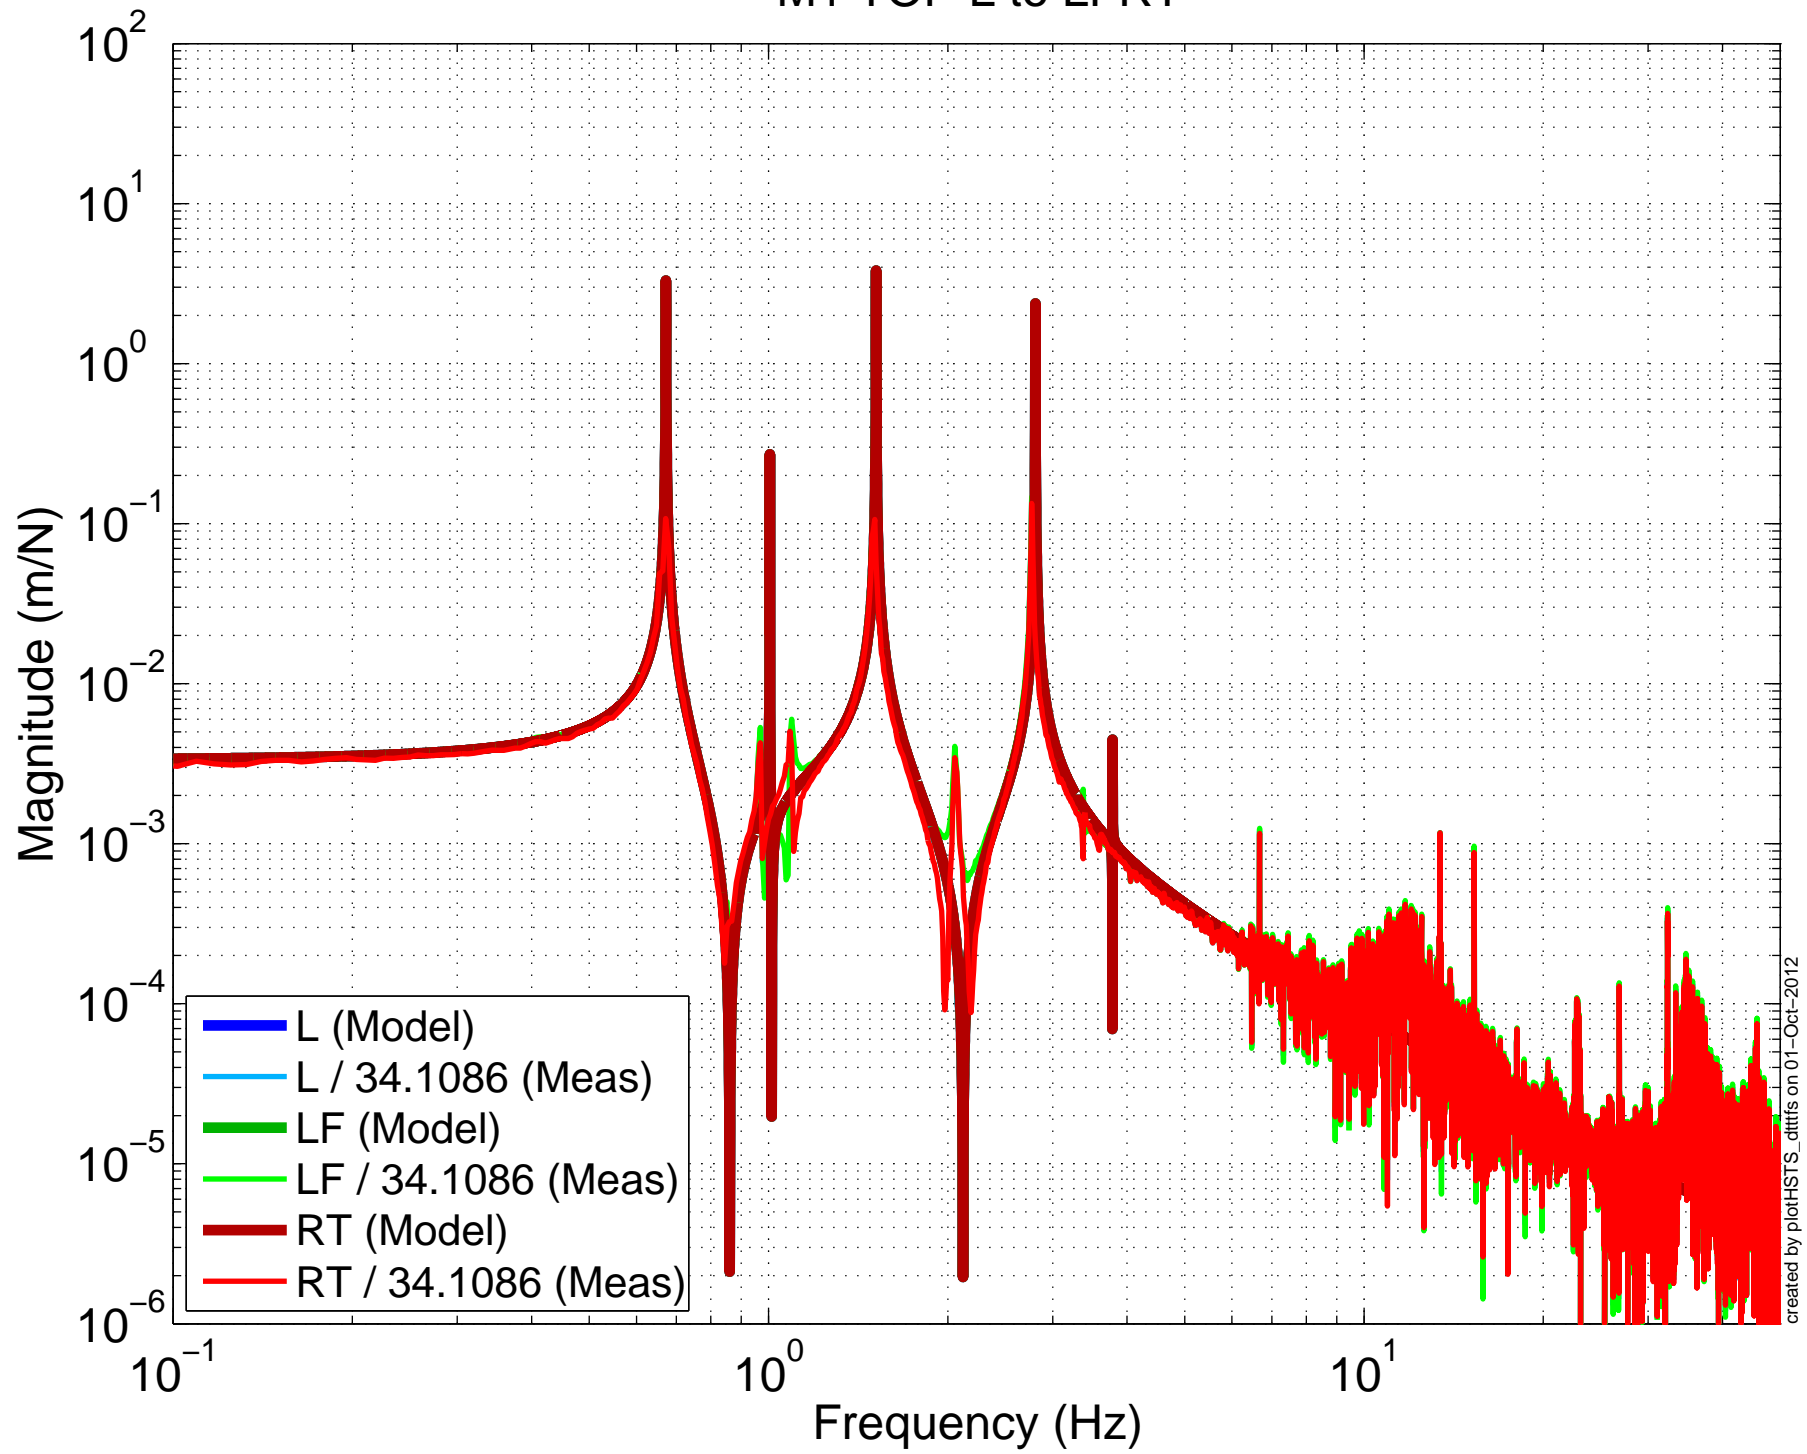

X1SUSSR2 BUILD

M1 TOP R to V

X1SUSSR2 BUILD

M1 TOP P to L

X1SUSSR2 BUILD
M1 TOP P to V

X1SUSSR2 BUILD M1 TOP P to R

X1SUSSR2 BUILD

M1 TOP L to LFRT

created by plotHSTS_dttfns on 01-Oct-2012

X1SUSSR2 BUILD

M1 TOP T to SD

X1SUSSR2 BUILD

M1 TOP V to T1T2T3

created by plotHSTS_dtrfs on 01-Oct-2012

X1SUSSR2 BUILD

M1 TOP R to T1T2T3