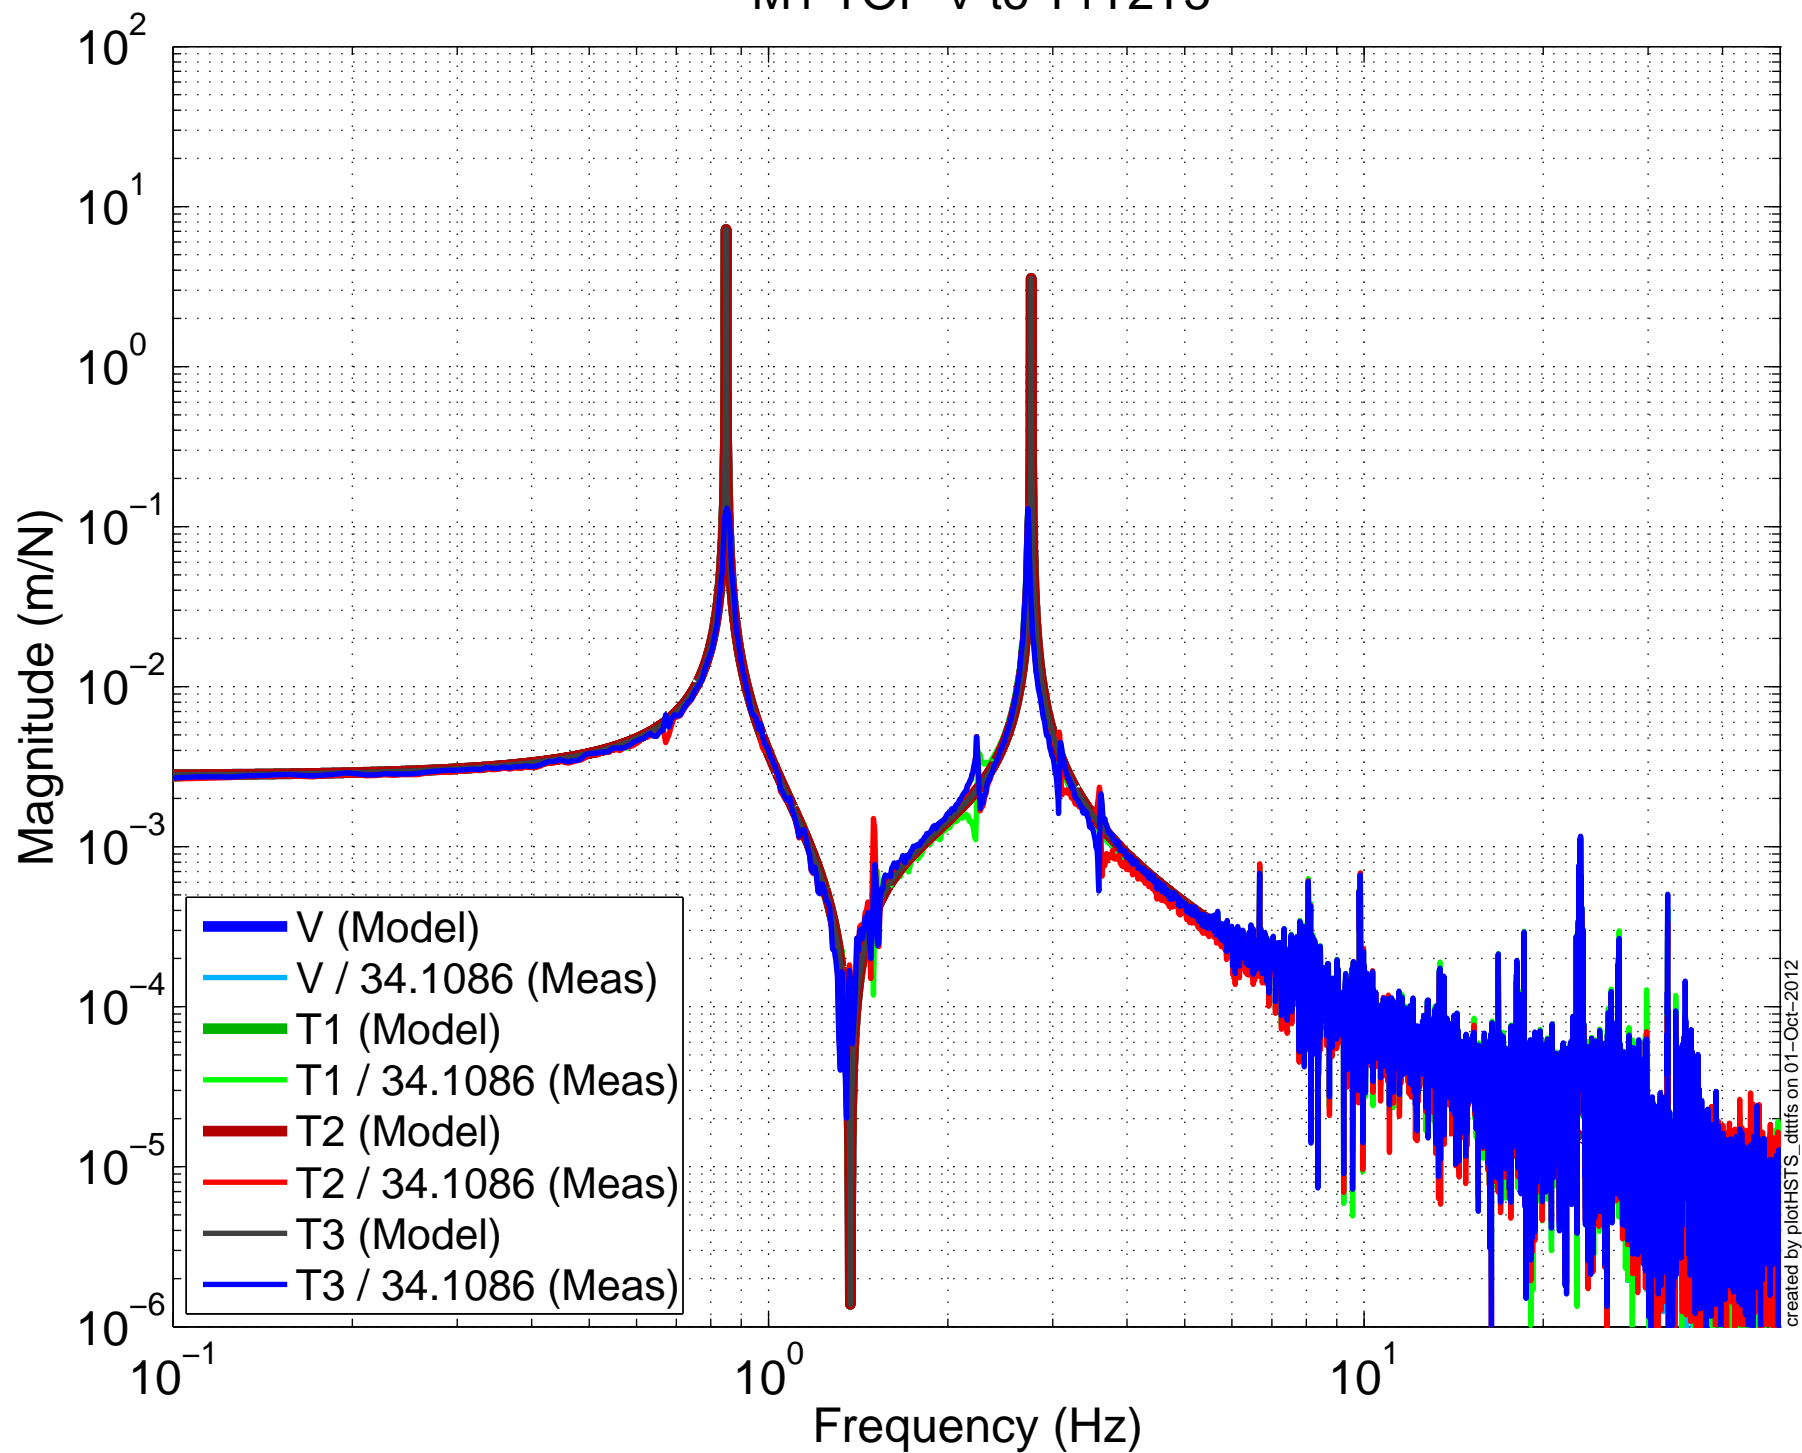

created by plotHSTS_dttfns on 01-Oct-2012

X1SUSSR2 BUILD

M1 TOP T to SD

X1SUSSR2 BUILD

M1 TOP V to T1T2T3

created by plotHSTS_dtrfs on 01-Oct-2012

X1SUSSR2 BUILD

M1 TOP R to T1T2T3

X1SUSSR2 BUILD

M1 TOP P to T2T3

X1SUSSR2 BUILD M1 TOP Y to LFRT