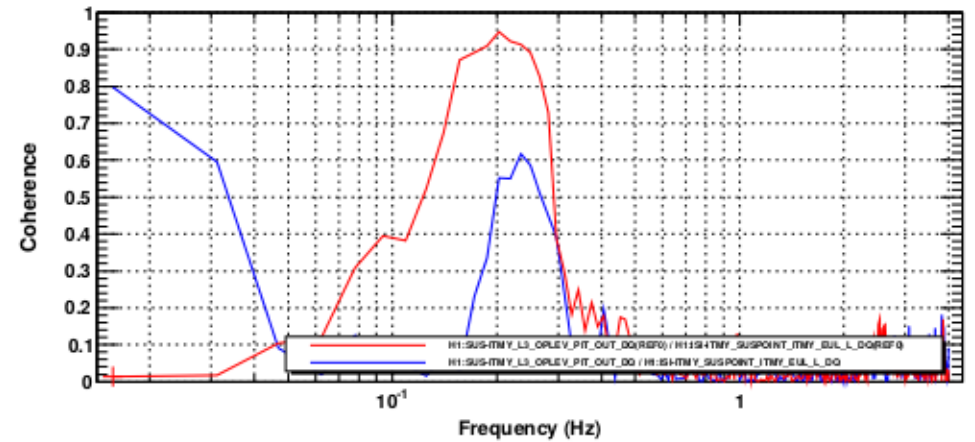

Transfer function

Coherence

*T0=14/08/2018 14:34:10

Avg=64

BW=0.0234375

Transfer function

*T0=14/08/2018 14:34:10

Avg=64

BW=0.0234375

Power spectrum

*T0=14/08/2018 14:34:10

Avg=64

BW=0.0234375