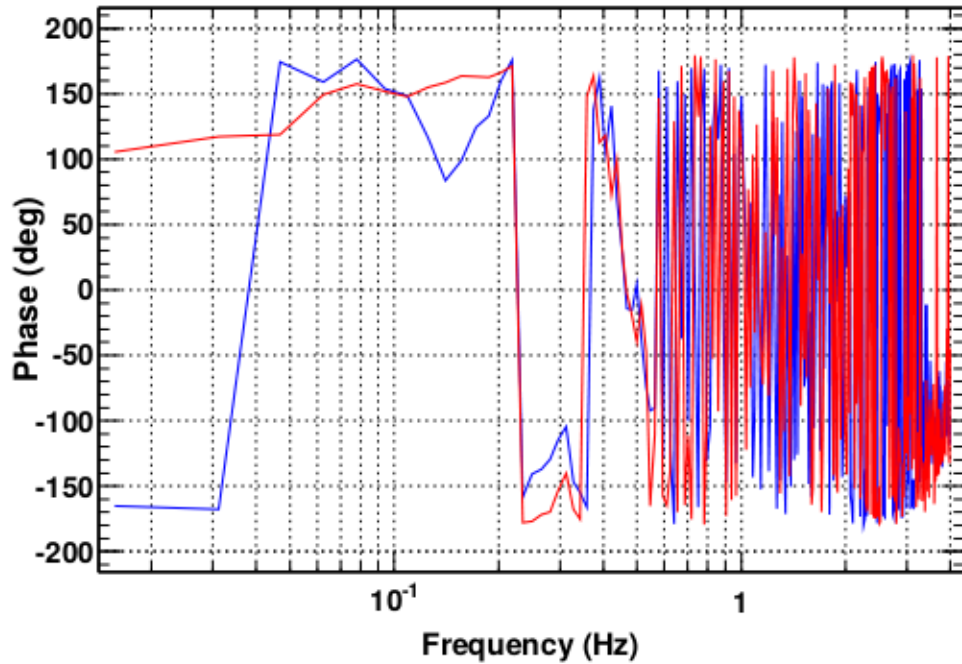

Transfer function

Coherence

*T0=14/08/2018 14:34:10

Avg=64

BW=0.0234375

Transfer function

*T0=14/08/2018 14:34:10

Avg=64

BW=0.0234375

Power spectrum

*T0=14/08/2018 14:34:10

Avg=64

BW=0.0234375