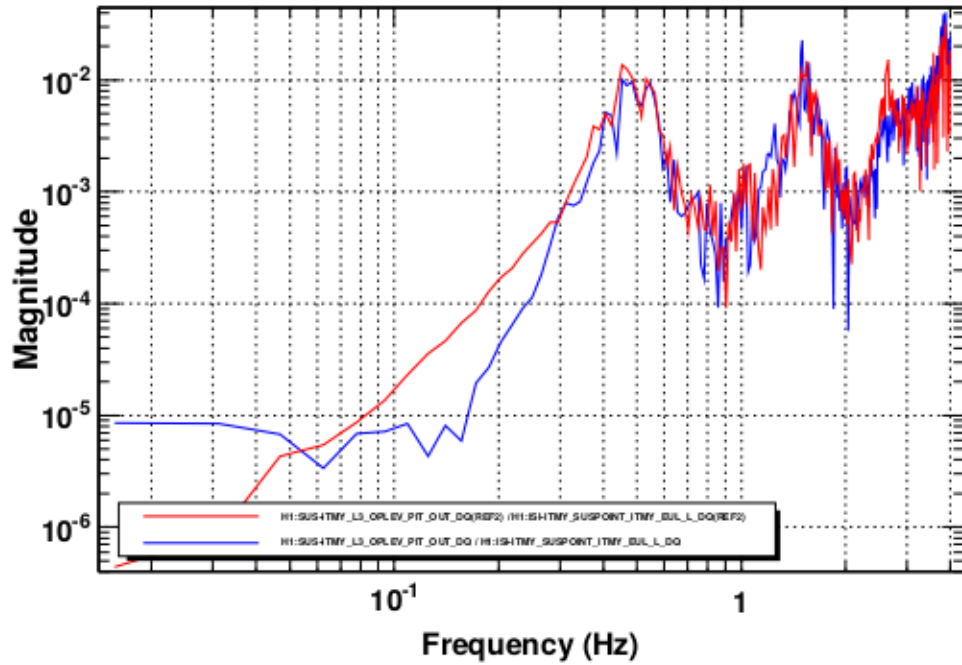

Transfer function

Coherence

*T0=14/08/2018 14:34:10

Avg=64

BW=0.0234375

Transfer function

*T0=14/08/2018 14:34:10

Avg=64

BW=0.0234375

Power spectrum

*T0=14/08/2018 14:34:10

Avg=64

BW=0.0234375