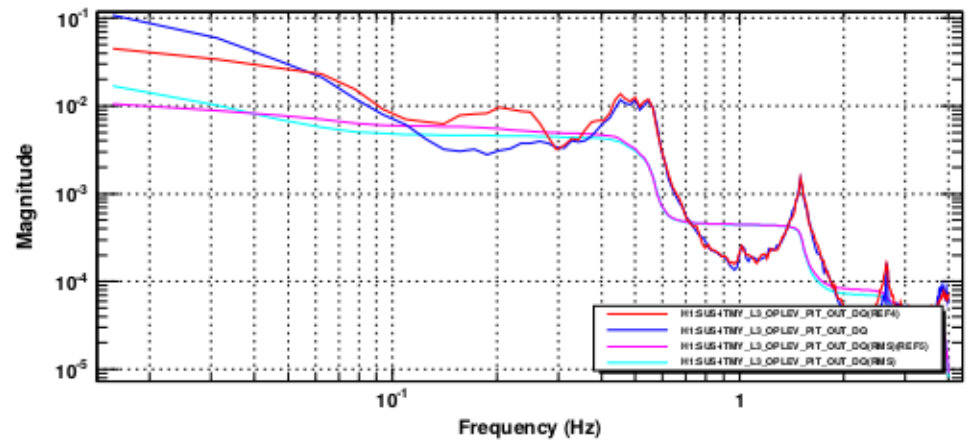

Transfer function

Coherence

*T0=14/08/2018 14:34:10

Avg=64

BW=0.0234375

Transfer function

*T0=14/08/2018 14:34:10

Avg=64

BW=0.0234375

Power spectrum

*T0=14/08/2018 14:34:10

Avg=64

BW=0.0234375