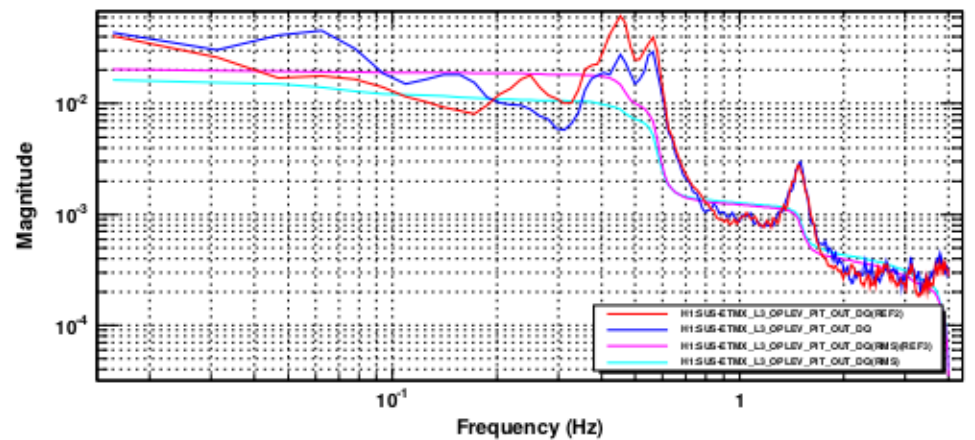

Transfer function

Coherence

*T0=14/08/2018 14:25:27

Avg=64

BW=0.0234375

Transfer function

*T0=14/08/2018 14:25:27

Avg=64

BW=0.0234375

Power spectrum

*T0=14/08/2018 14:25:27

Avg=64

BW=0.0234375