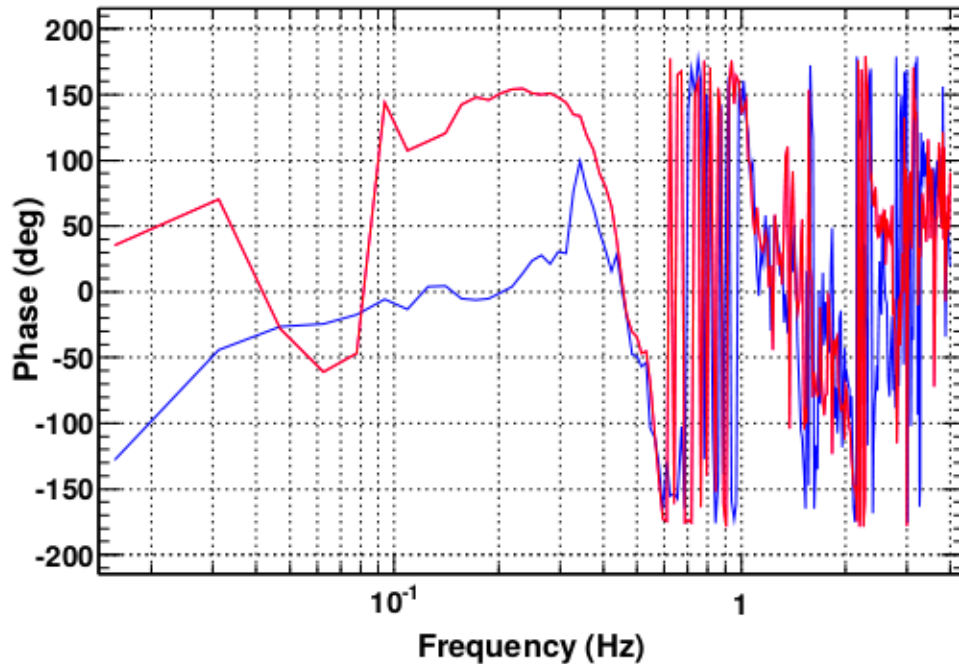

Transfer function

Coherence

*T0=14/08/2018 14:25:27

Avg=64

BW=0.0234375

Transfer function

*T0=14/08/2018 14:25:27

Avg=64

BW=0.0234375

Power spectrum

*T0=14/08/2018 14:25:27

Avg=64

BW=0.0234375