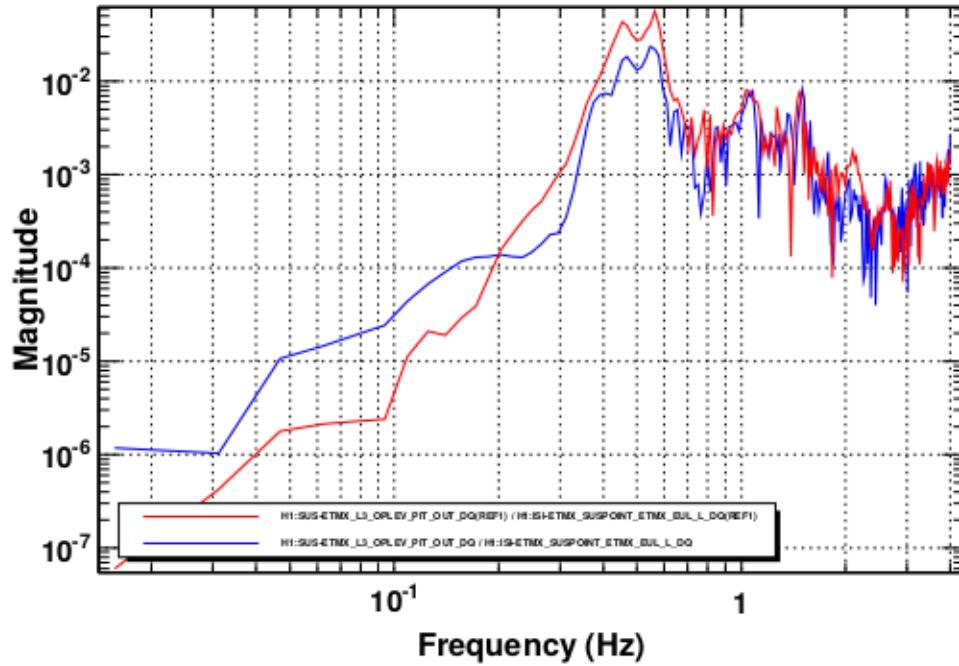

Transfer function

Coherence

*T0=14/08/2018 14:25:27

Avg=64

BW=0.0234375

Transfer function

*T0=14/08/2018 14:25:27

Avg=64

BW=0.0234375

Power spectrum

*T0=14/08/2018 14:25:27

Avg=64

BW=0.0234375