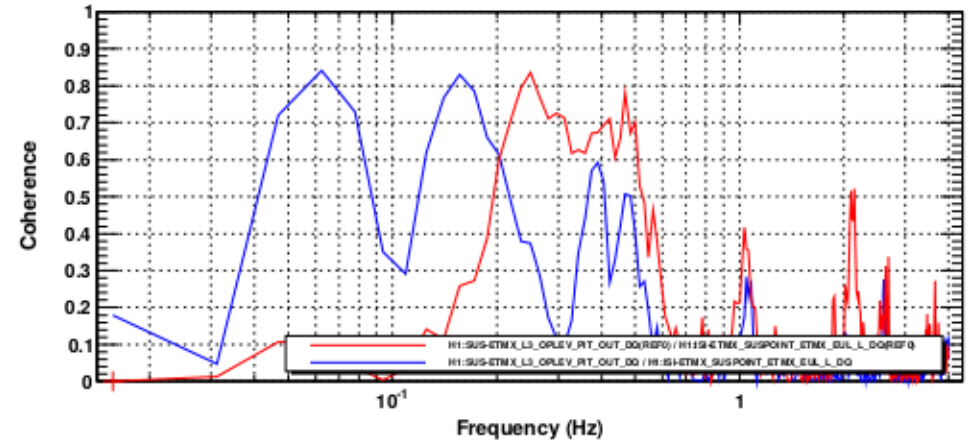

Transfer function

Coherence

*T0=14/08/2018 14:25:27

Avg=64

BW=0.0234375

Transfer function

*T0=14/08/2018 14:25:27

Avg=64

BW=0.0234375

Power spectrum

*T0=14/08/2018 14:25:27

Avg=64

BW=0.0234375