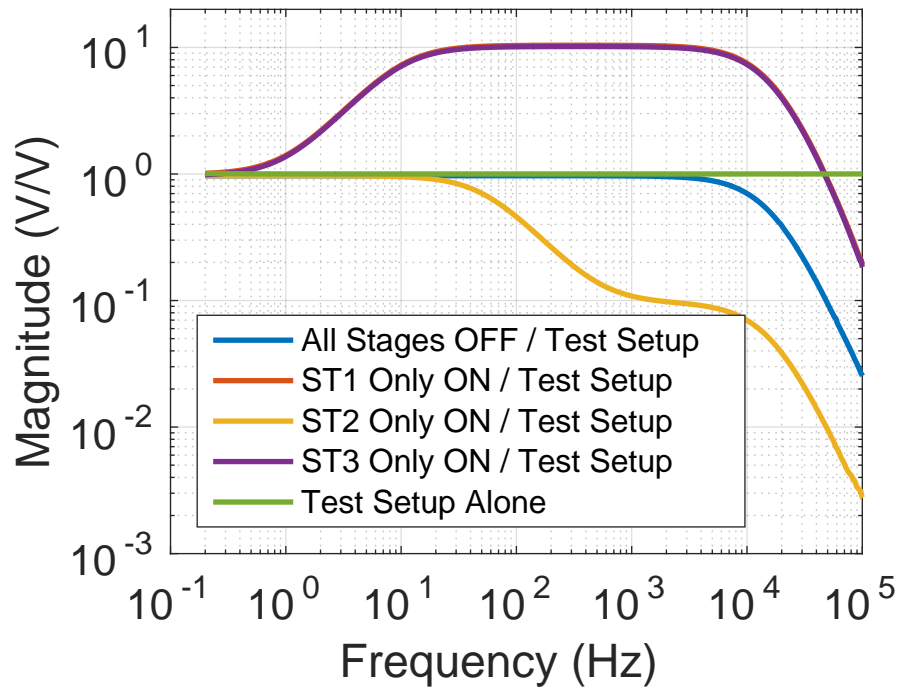

OMC Whitening Chassis TFs

Channel 4, DCPD A