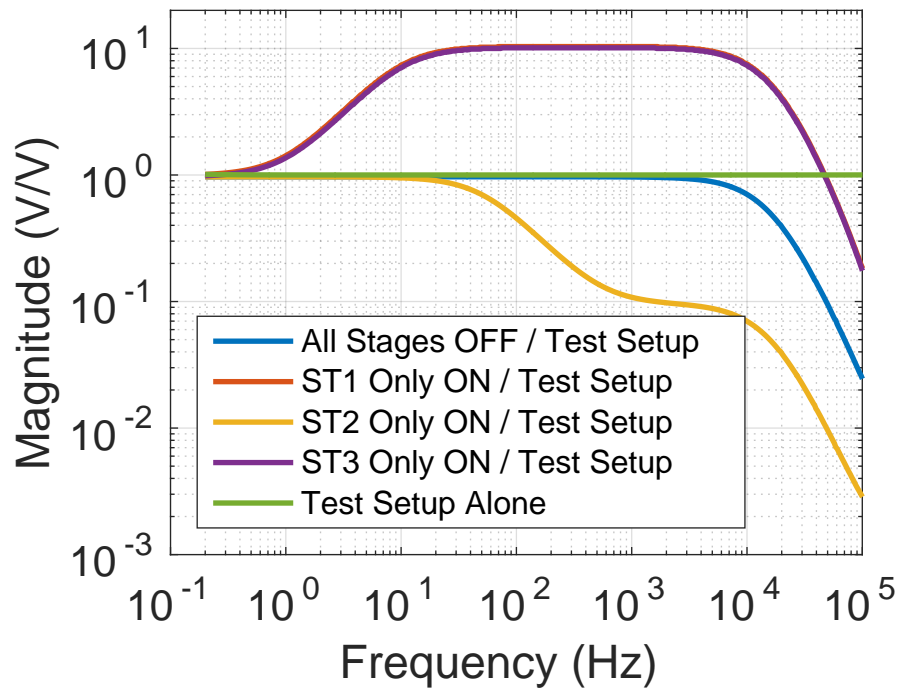

OMC Whitening Chassis TFs

Channel 5, DCPD B