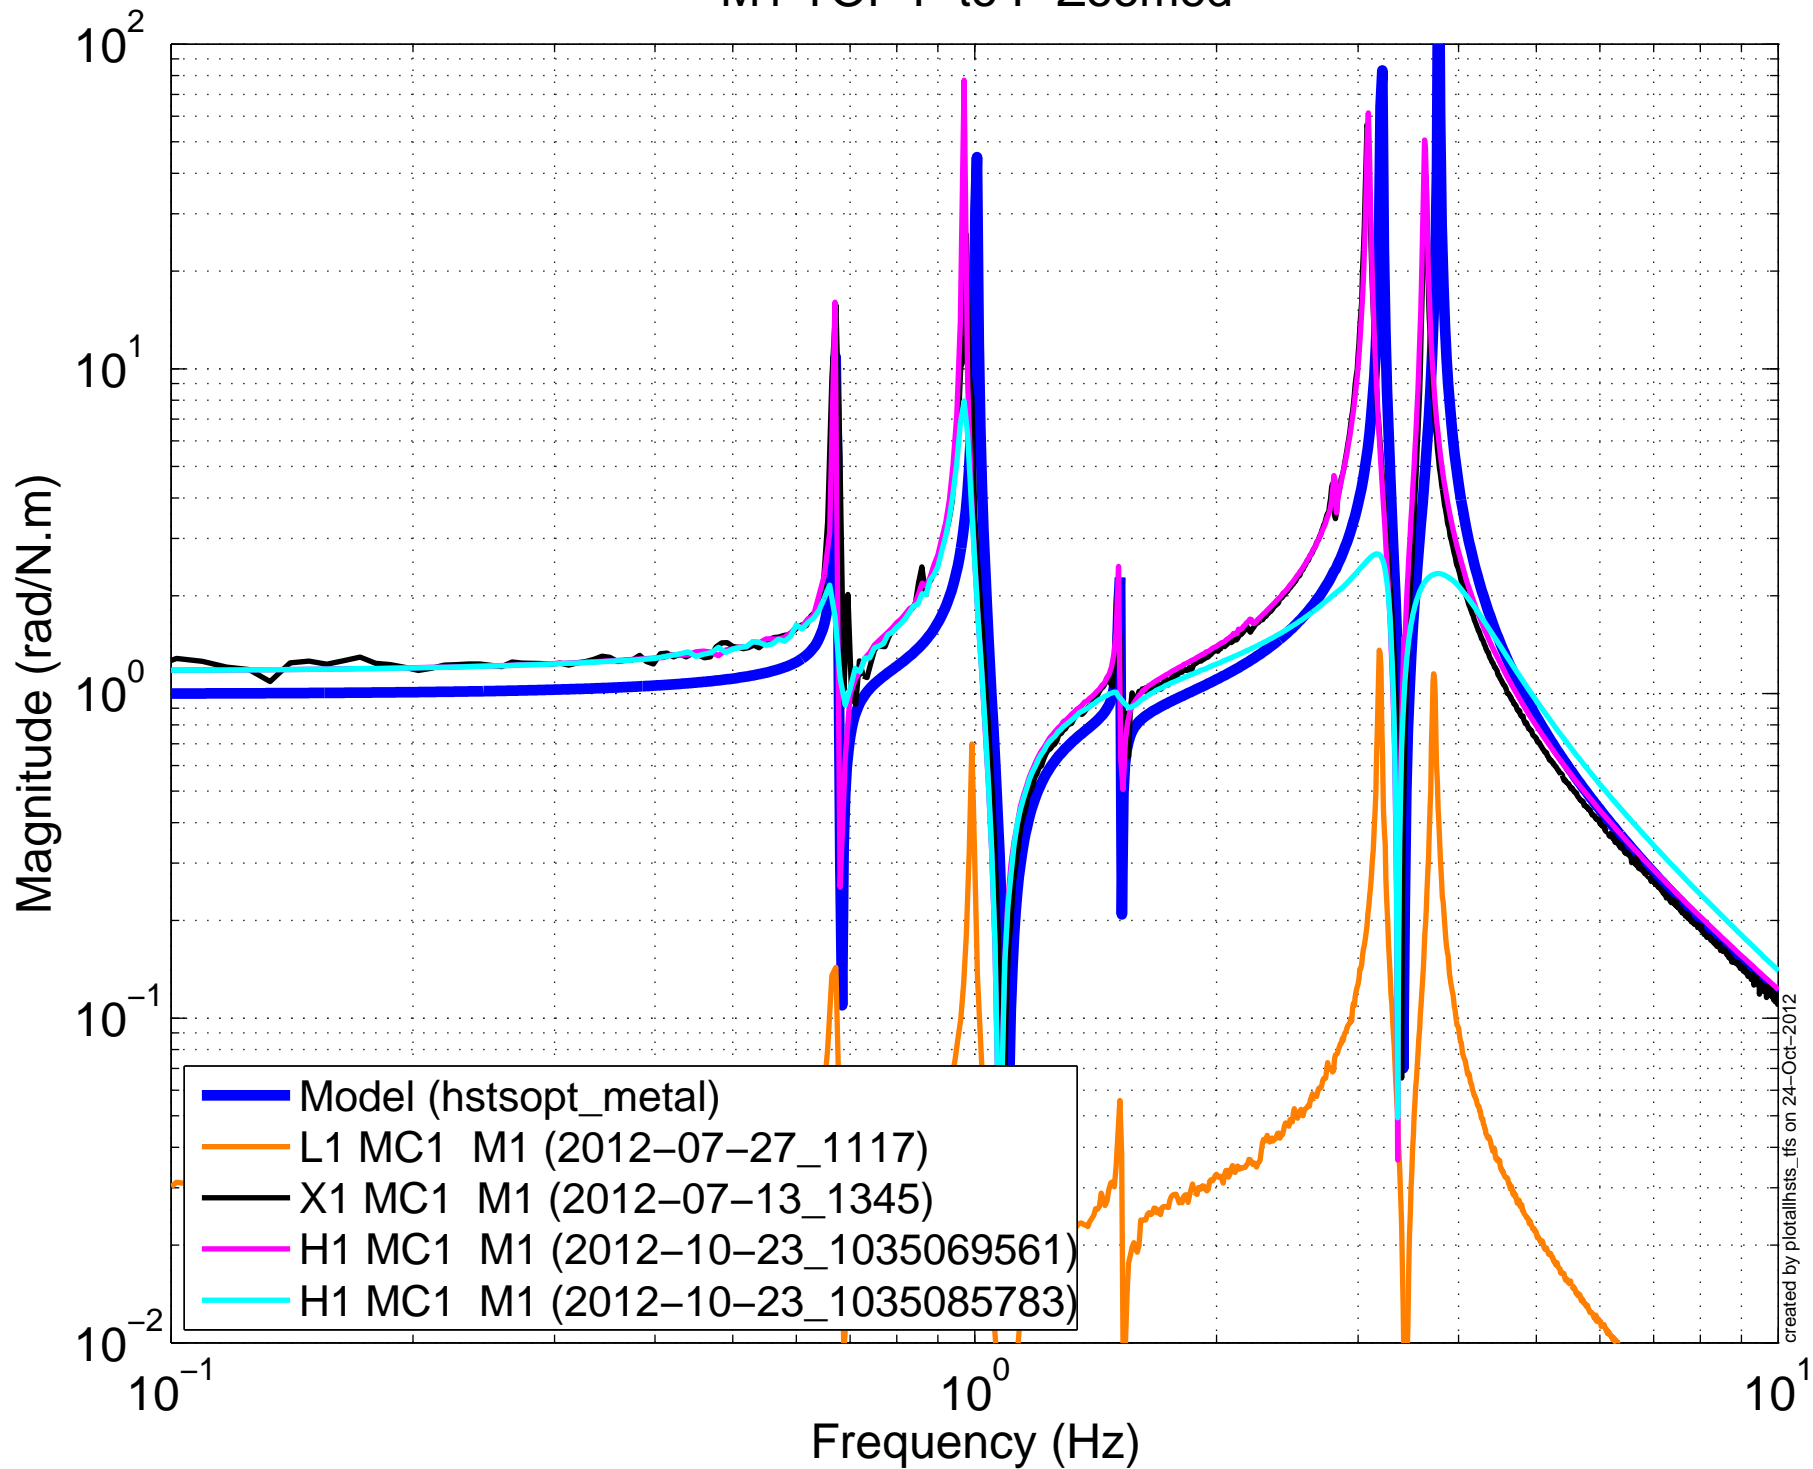

M1 TOP P to P Zoomed