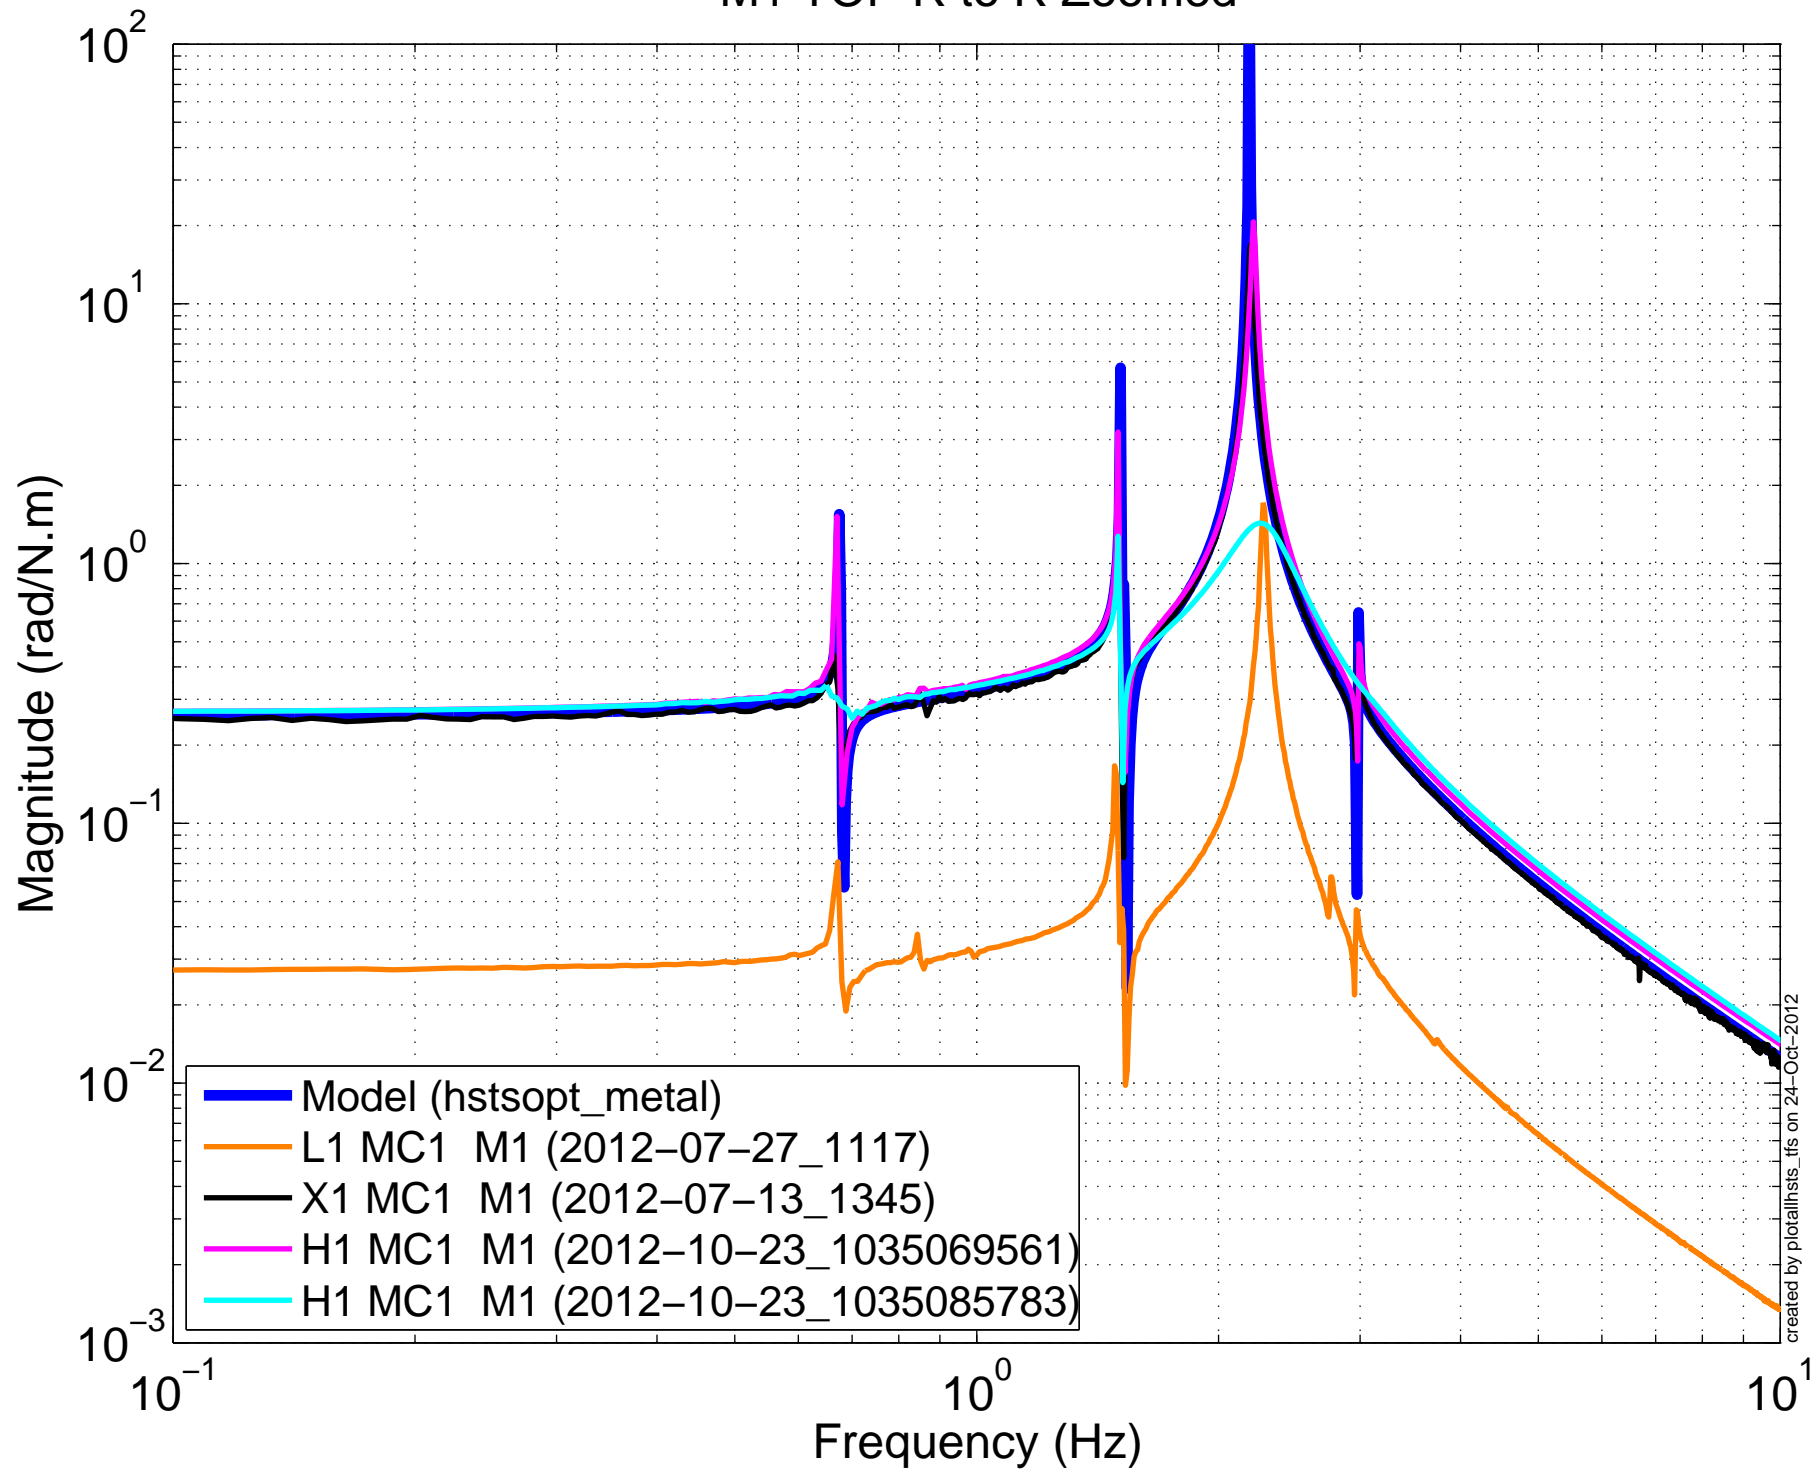

M1 TOP R to R Zoomed