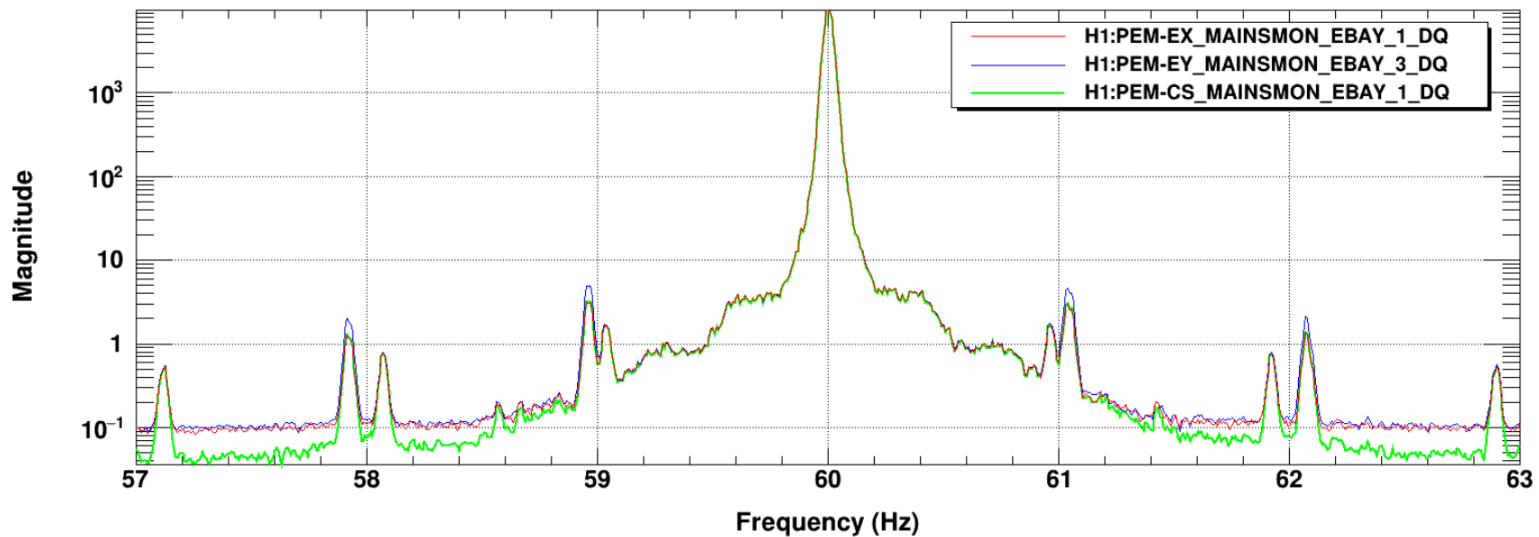

Coherence between DARM and MAINSMONS

T0=10/11/2018 06:18:00

Avg=50

BW=0.0117187

Power spectrum

T0=10/11/2018 06:18:00

Avg=50

BW=0.0117187