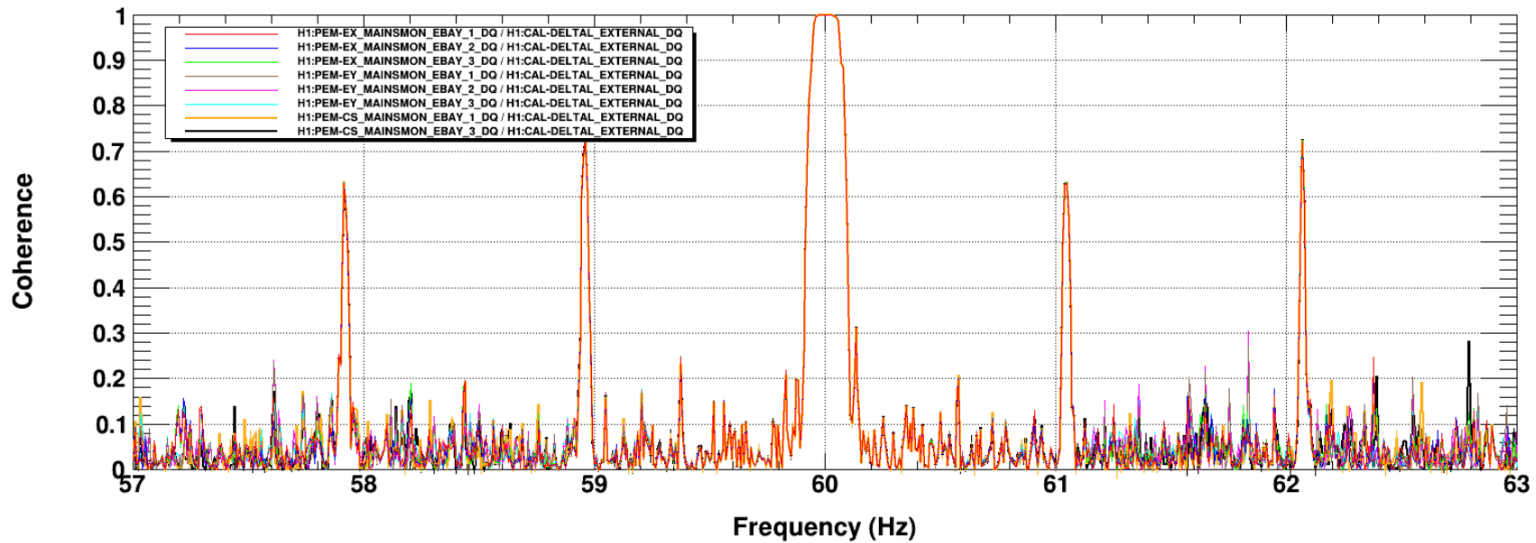

Coherence between DARM and MAINSMONS

T0=10/11/2018 06:18:00

Avg=50

BW=0.0117187

Power spectrum

T0=10/11/2018 06:18:00

Avg=50

BW=0.0117187