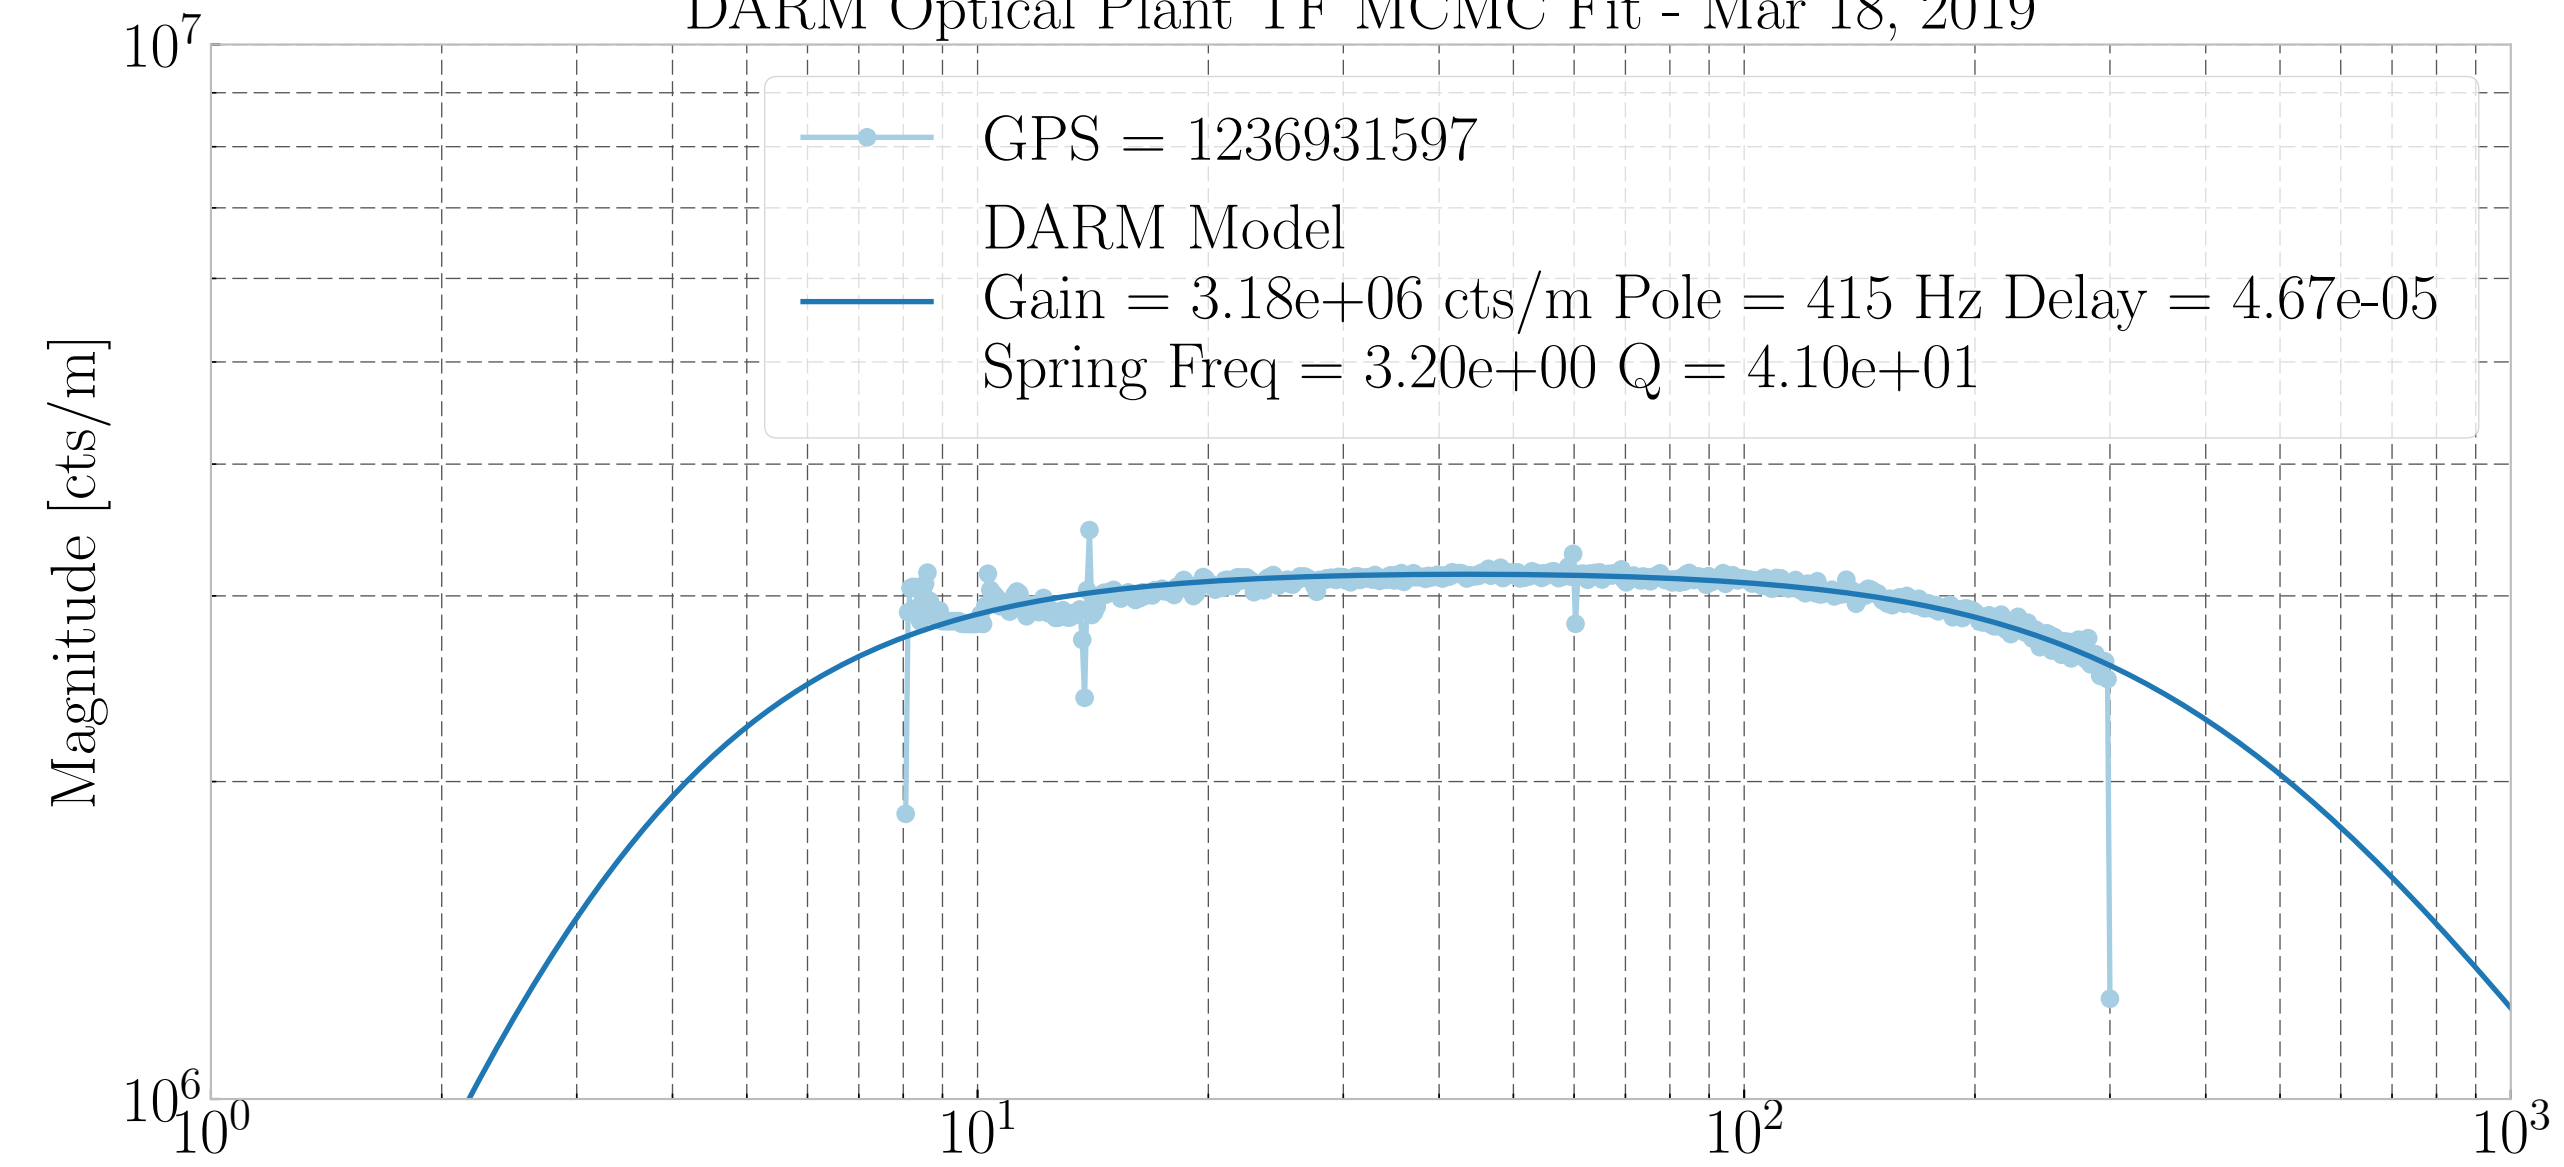

DARM Optical Plant TF MCMC Fit - Mar 18, 2019

Residuals