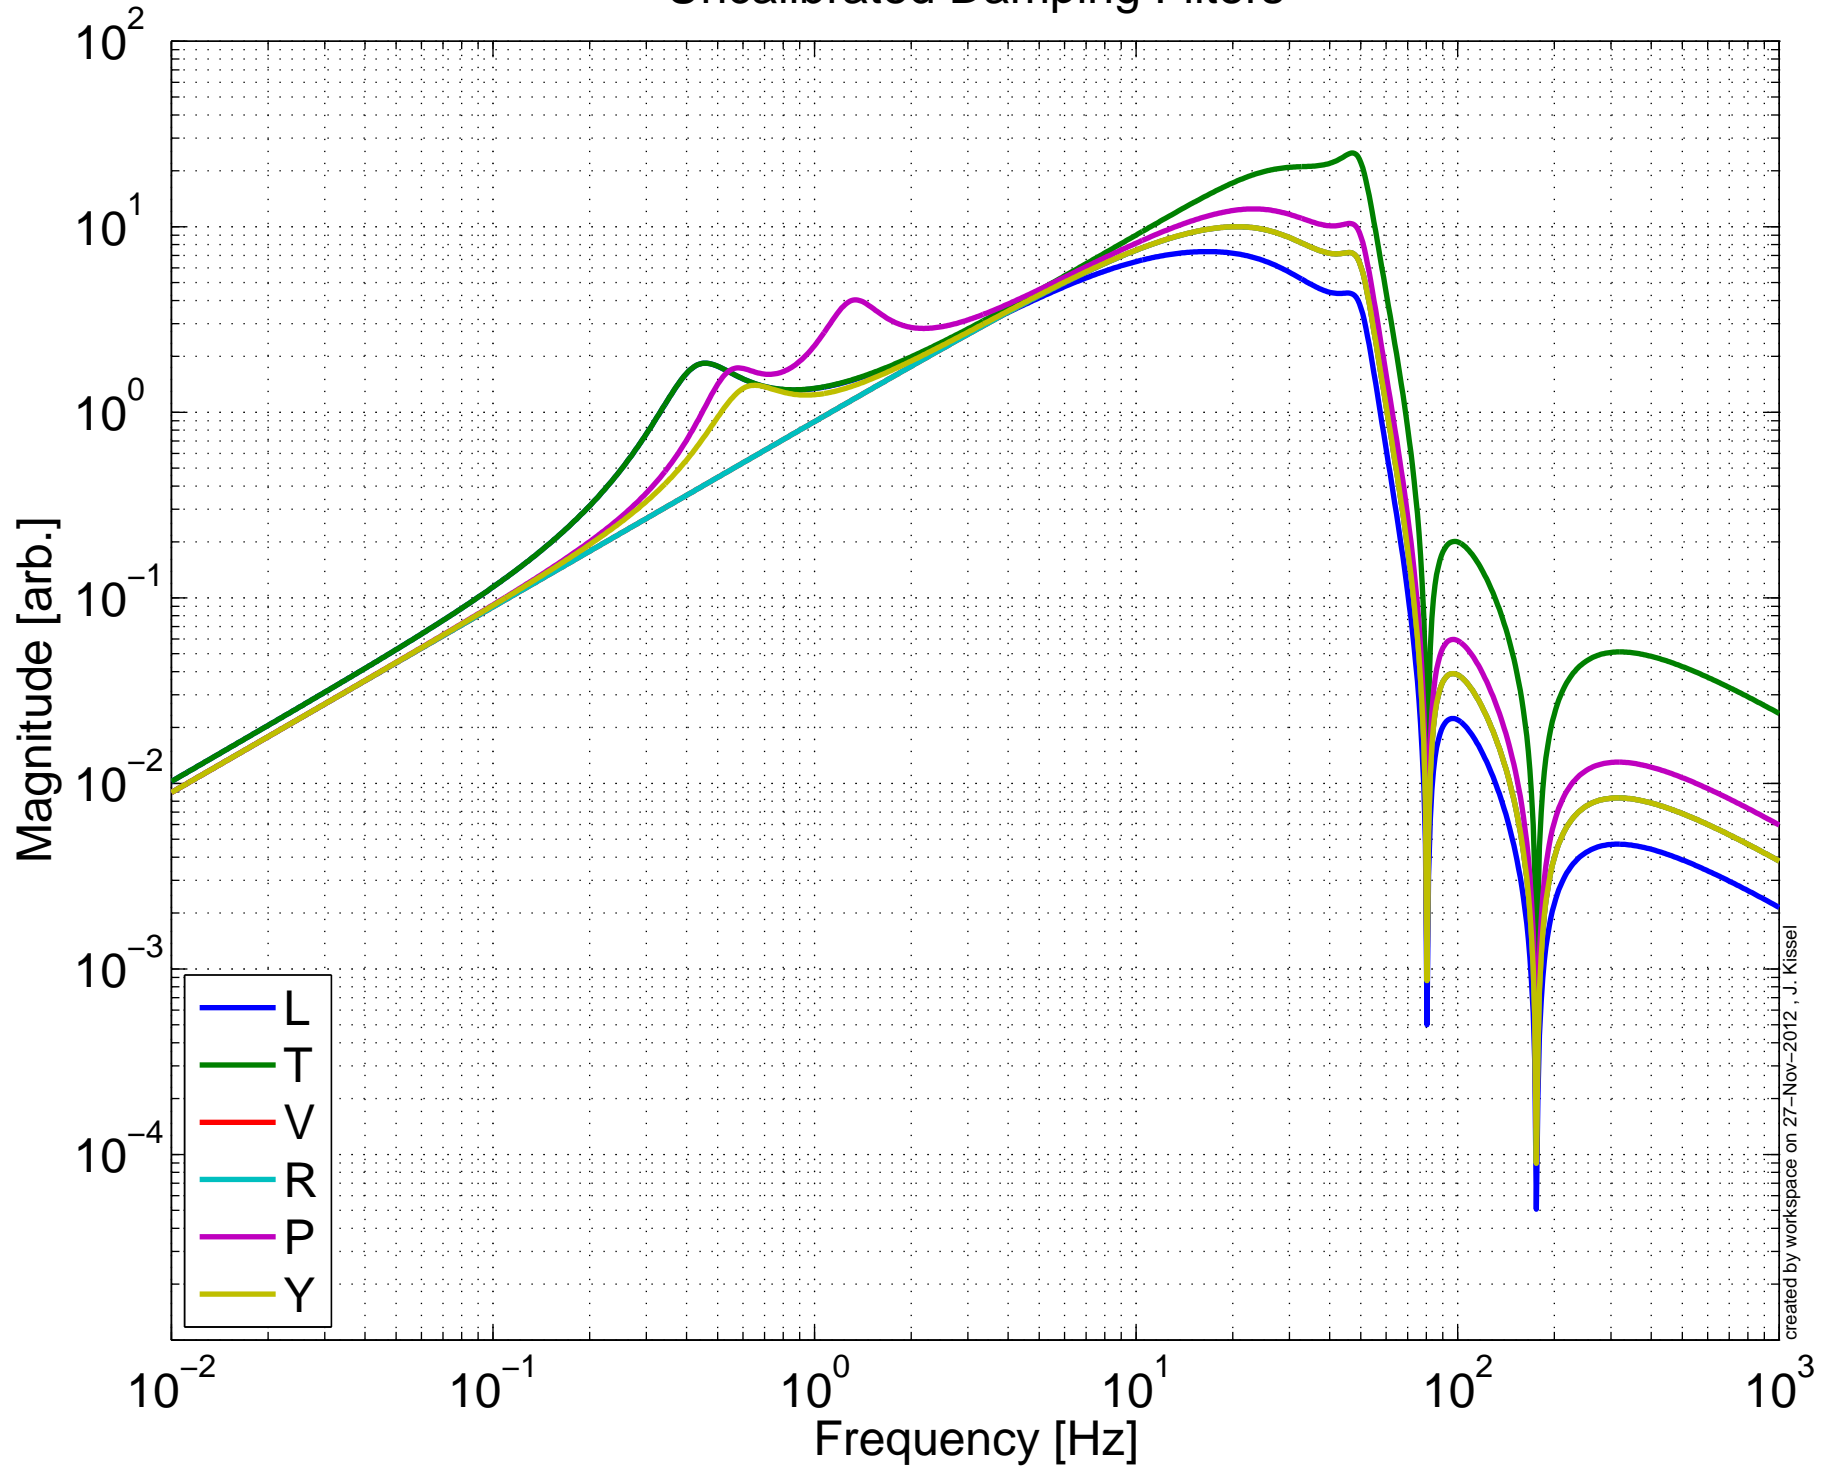

Uncalibrated Damping Filters

Calibrated Damping Filters

Calibration = 55.07 [(sens ct/m) . (N/drive ct)] or [(sens ct/rad) . (N.m/drive ct)]