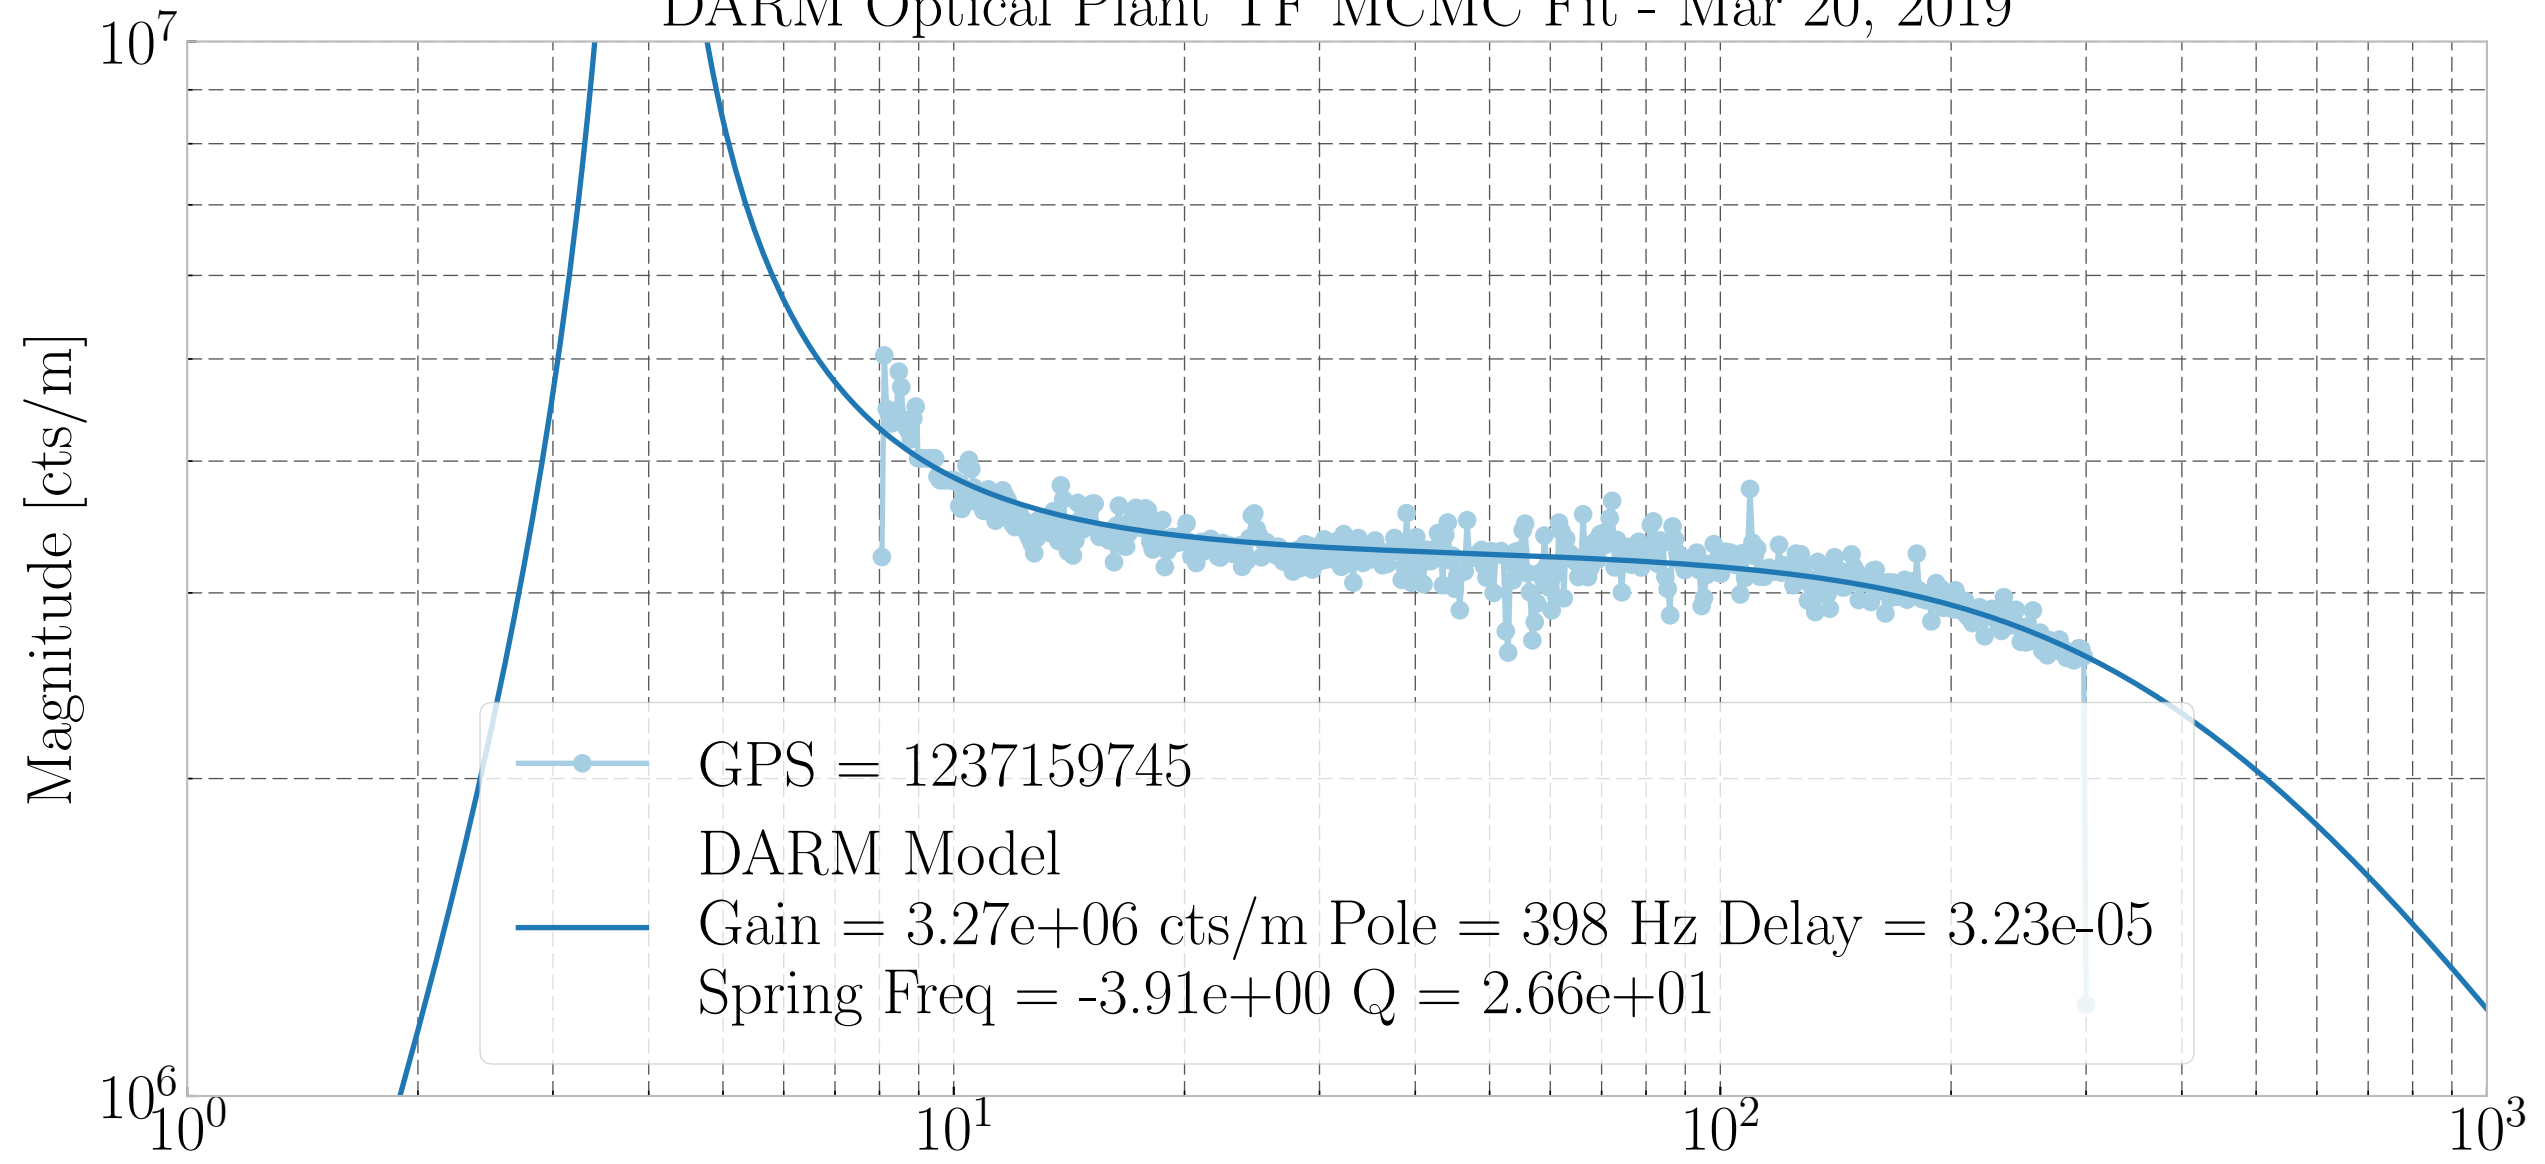

DARM Optical Plant TF MCMC Fit - Mar 20, 2019

Residuals