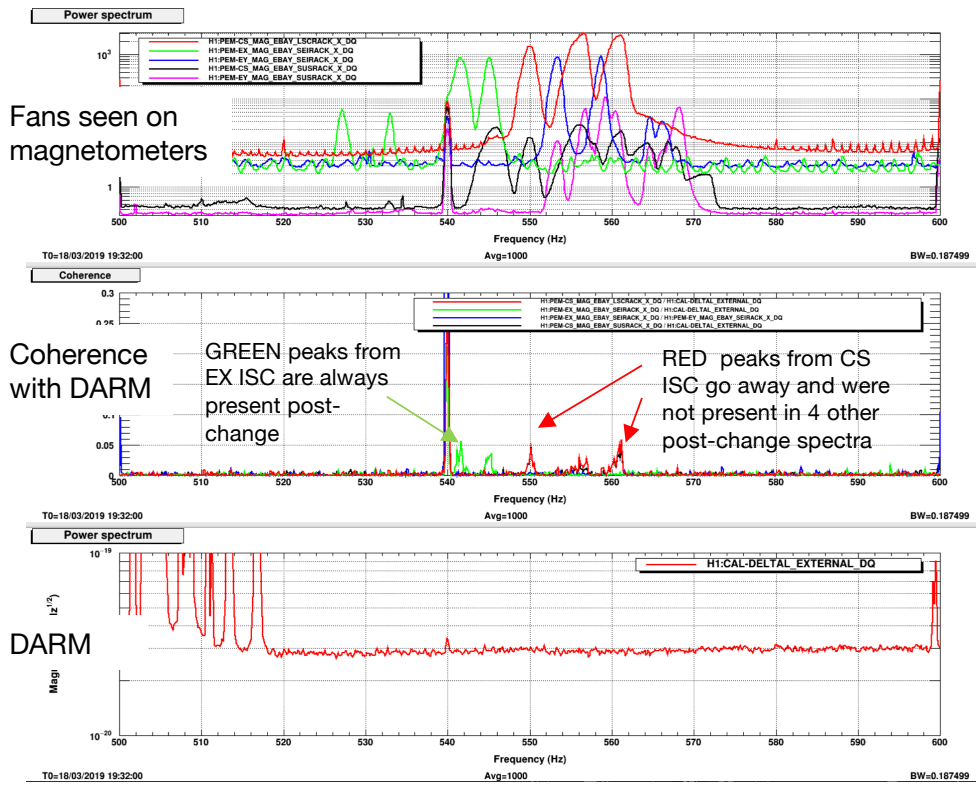

RED, BLACK: Corner station
GREEN: EX
BLUE: EY

560 region

Before ISC (AUX,LSC) IO fans on separate power

After IO fans on separate power

RED, BLACK: Corner station
GREEN: EX
BLUE: EY

280 region

Before ISC (AUX,LSC) IO fans on separate power

After IO fans on separate power