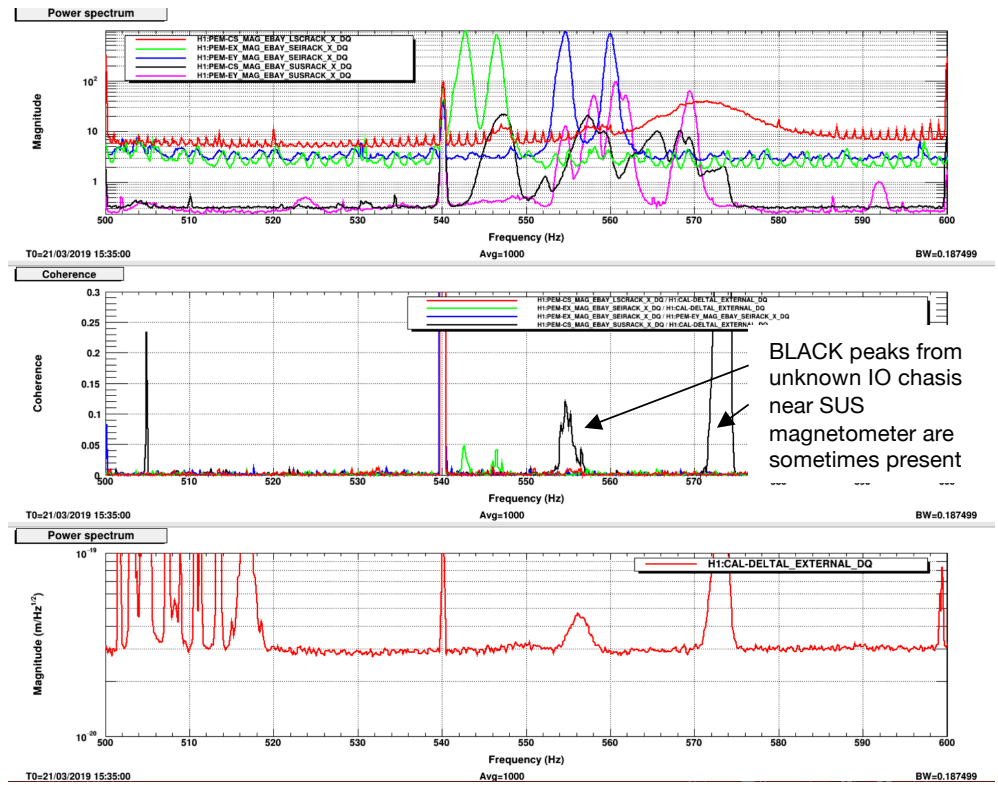

RED, BLACK: Corner station
GREEN: EX
BLUE: EY

560 region

Before ISC (AUX,LSC) IO fans on separate power

After IO fans on separate power

RED, BLACK: Corner station
GREEN: EX
BLUE: EY

280 region

Before ISC (AUX,LSC) IO fans on separate power

After IO fans on separate power