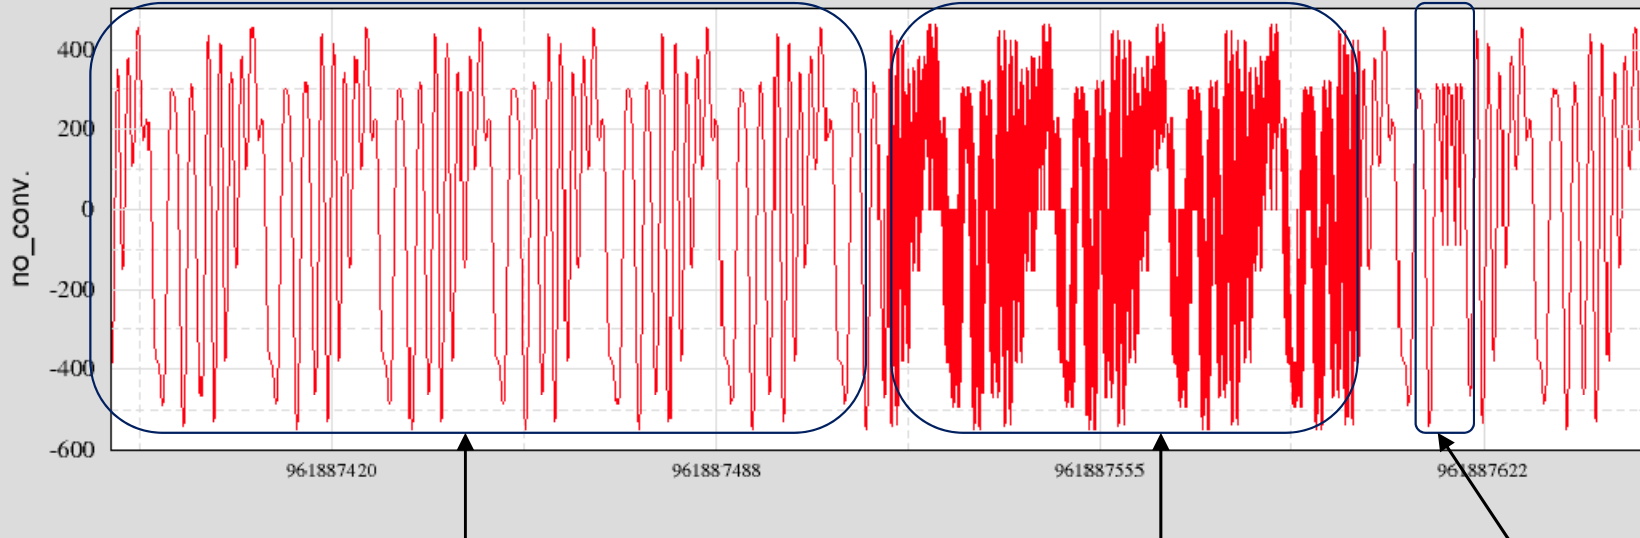

Data Display start at 10-06-29-22-56-08 (270 seconds)

Ch 15: G1:ISI-HAM_WDMON_STATE_OUT_DAQ

Ch 13: G1:ISI-HAM_DAMP_H3_EXC_DAQ

Good Drive

Bad Drive

Bad Drive

(watch dogs hold)

(watch dogs trip)