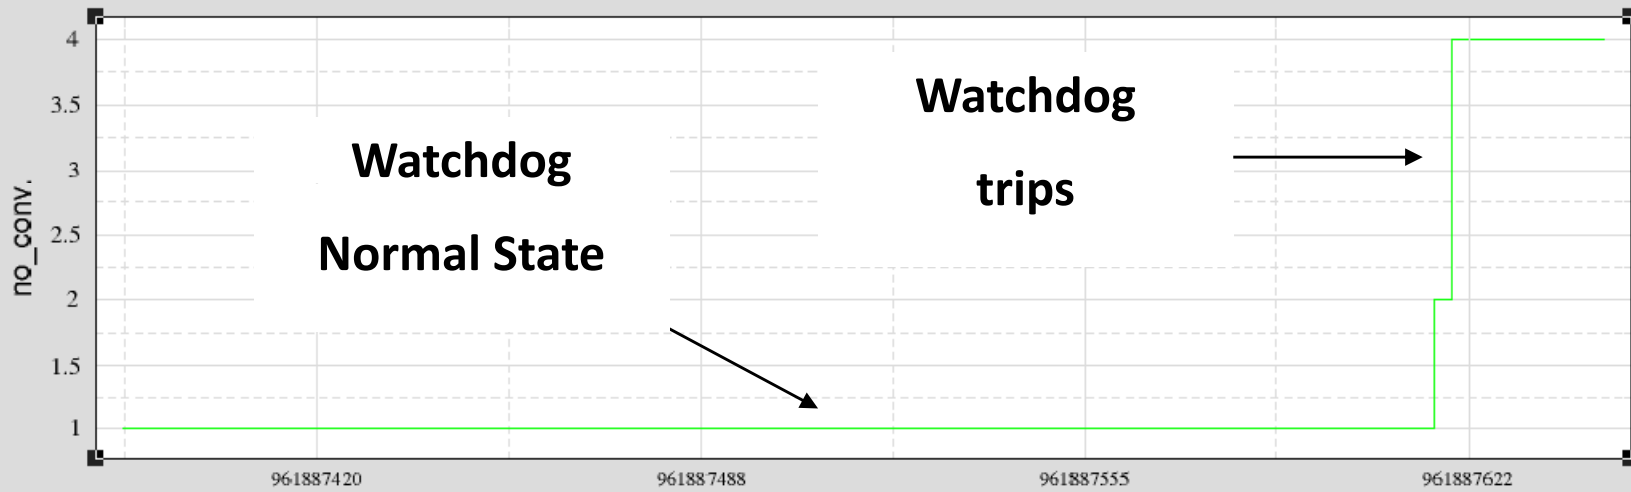

Data Display start at 10-06-29-22-56-08 (270 seconds)

Ch 15: G1:ISI-HAM_WDMON_STATE_OUT_DAQ

Ch 13: G1:ISI-HAM_DAMP_H3_EXC_DAQ

Good Drive

Bad Drive

Bad Drive

(watch dogs hold)

(watch dogs trip)