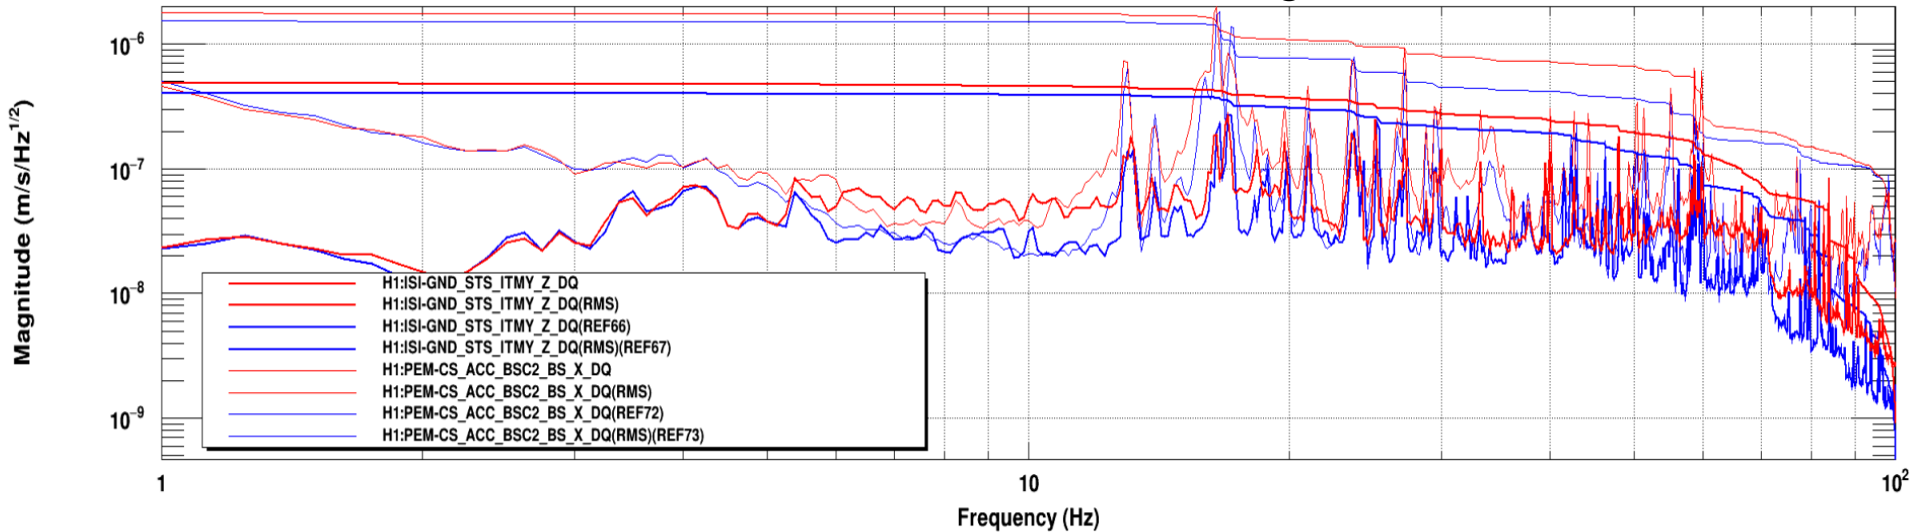

Power spectrum

Both plots, Red: HVAC on, Blue: HVAC off

*T0=20/04/2019 17:11:00

Avg=100/Bin=5L

BW=0.187499

Power spectrum

HVAC affects seismometer and accelerometer signals above 5 Hz

*T0=20/04/2019 17:11:00

Ava=100

BW=0.1875