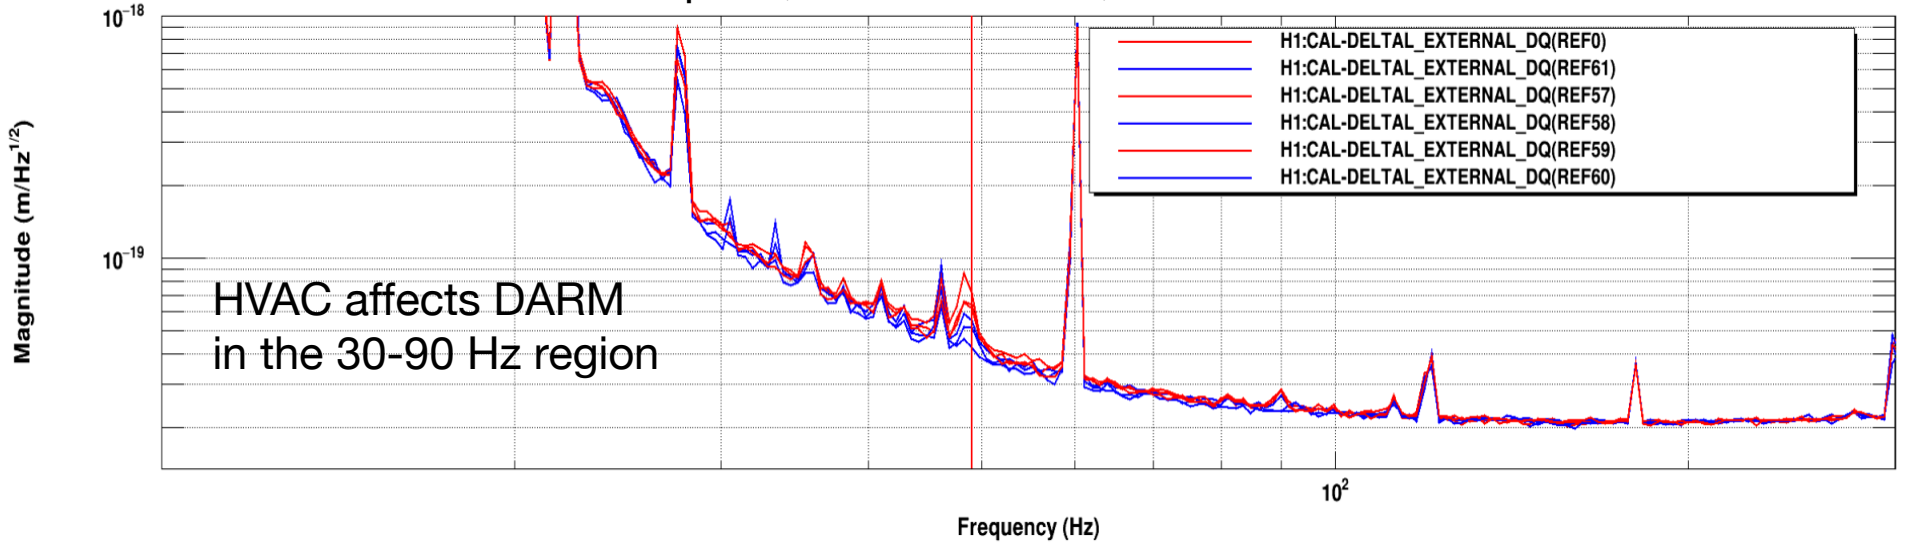

Power spectrum

Both plots, Red: HVAC on, Blue: HVAC off

*T0=20/04/2019 17:11:00

Avg=100/Bin=5L

BW=0.187499

Power spectrum

HVAC affects seismometer and accelerometer signals above 5 Hz

*T0=20/04/2019 17:11:00

Ava=100

BW=0.1875