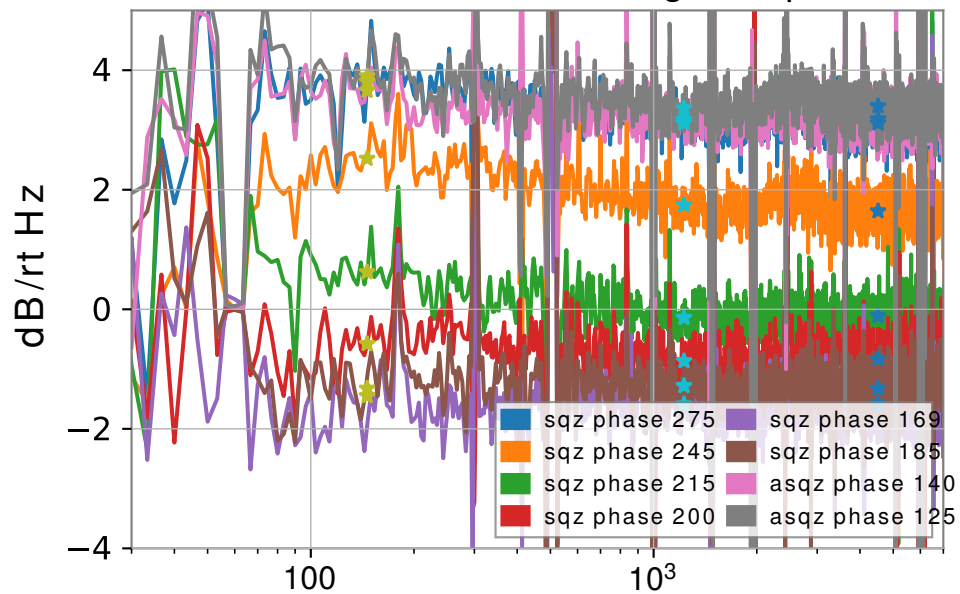

# Squeezing level with correlated noise subtracted

## no srcl offset August spots

## no srcl offset July spots

## srcl offset 100 July spots

Frequency [Hz]