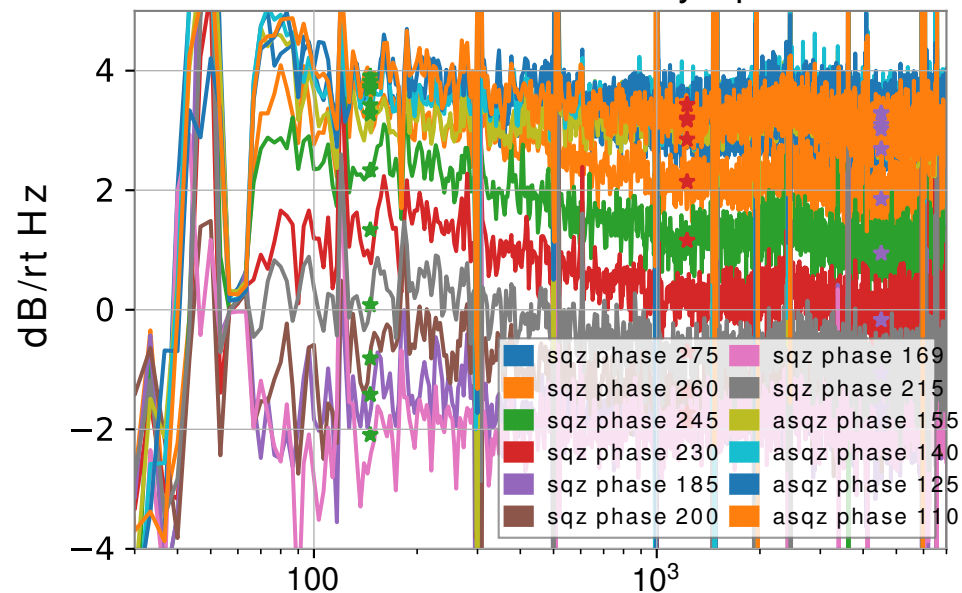

# Squeezing level with correlated noise subtracted

## no srcl offset August spots

## no srcl offset July spots

## srcl offset 100 July spots

Frequency [Hz]