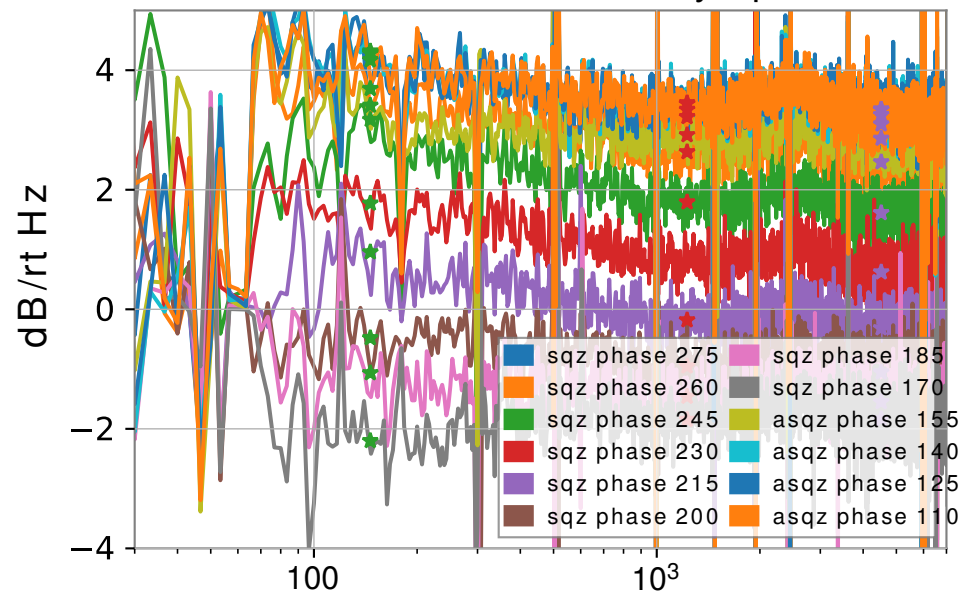

# Squeezing level with correlated noise subtracted

## no srcl offset August spots

## no srcl offset July spots

## srcl offset 100 July spots

Frequency [Hz]