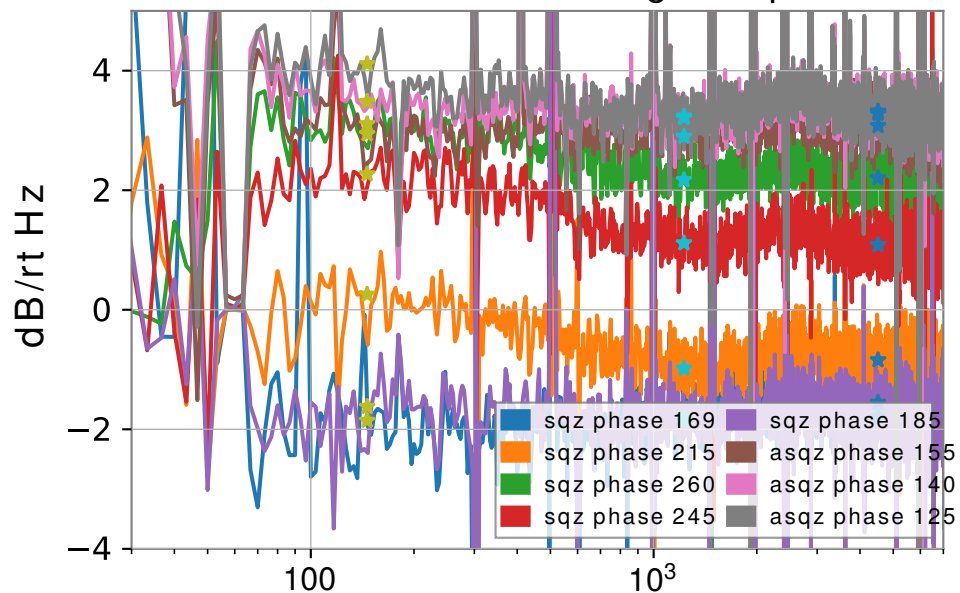

# Squeezing level with correlated noise subtracted

## no srcl offset August spots

## no srcl offset July spots

## srcl offset 100 July spots

Frequency [Hz]