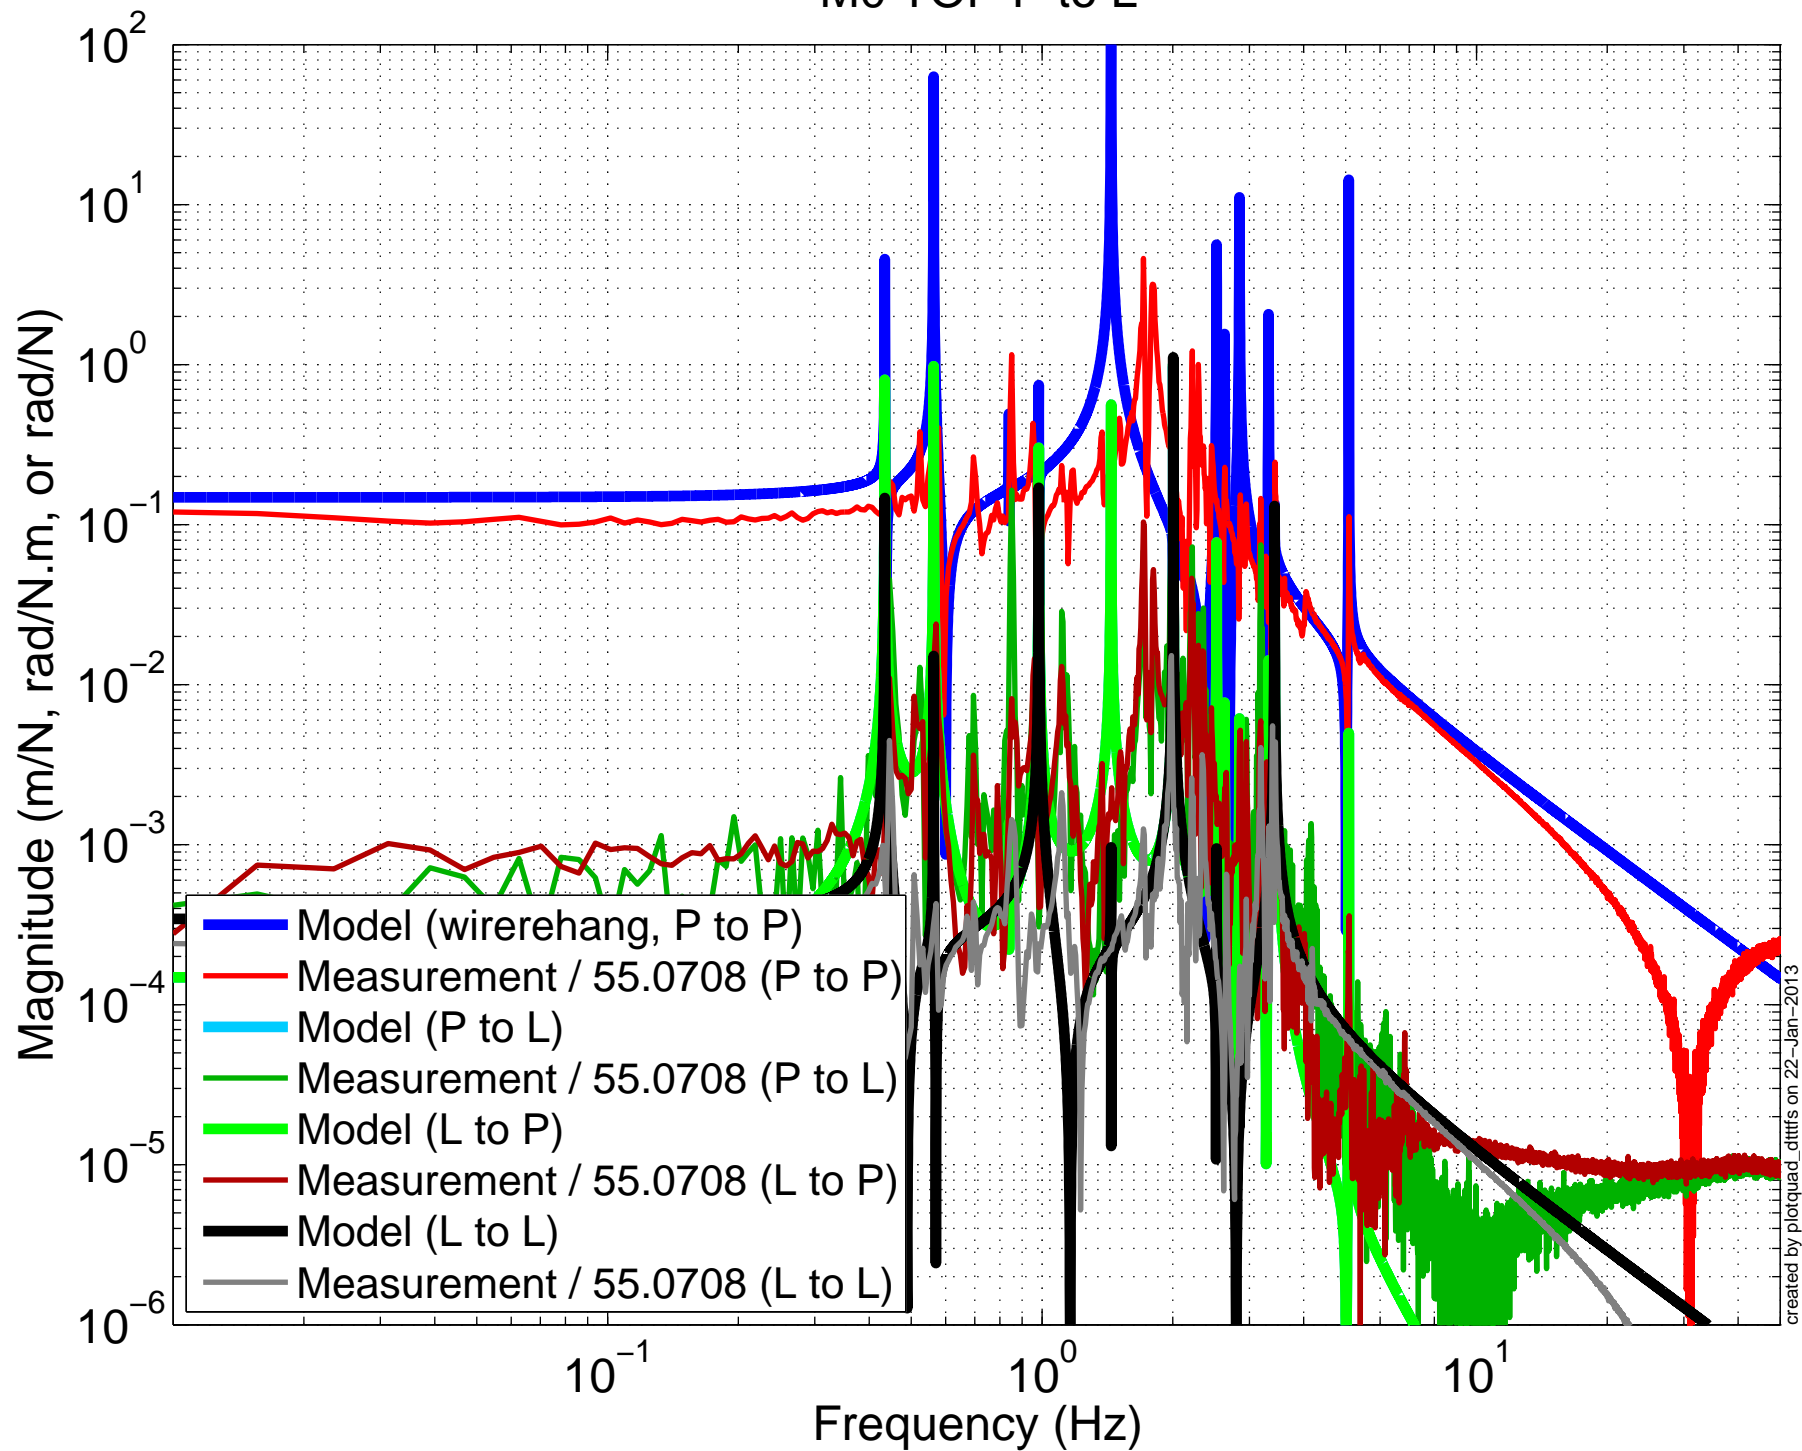

H1SUSITMY
M0 TOP L to L, 2013-01-22

H1SUSITMY

M0 TOP T to T, 2013-01-22

created by plotquad_dttiris on 22-Jan-2013

H1SUSITMY
M0 TOP V to V, 2013-01-22

— Model (wirerehang)
— Measurement / 55.0708

H1SUSITMY
M0 TOP R to R, 2013-01-22

H1SUSITMY
M0 TOP P to P, 2013-01-22

H1SUSITMY

M0 TOP Y to Y, 2013-01-22

created by plotquad_dttiris on 22-Jan-2013

H1SUSITMY

M0 TOP V to L

H1SUSITMY M0 TOP R to T

H1SUSITMY M0 TOP R to V

H1SUSITMY

M0 TOP P to L

H1SUSITMY

M0 TOP P to V

H1SUSITMY M0 TOP P to R

H1SUSITMY M0 TOP T to SD

created by plotquad_dttfss on 22-Jan-2013

H1SUSITMY