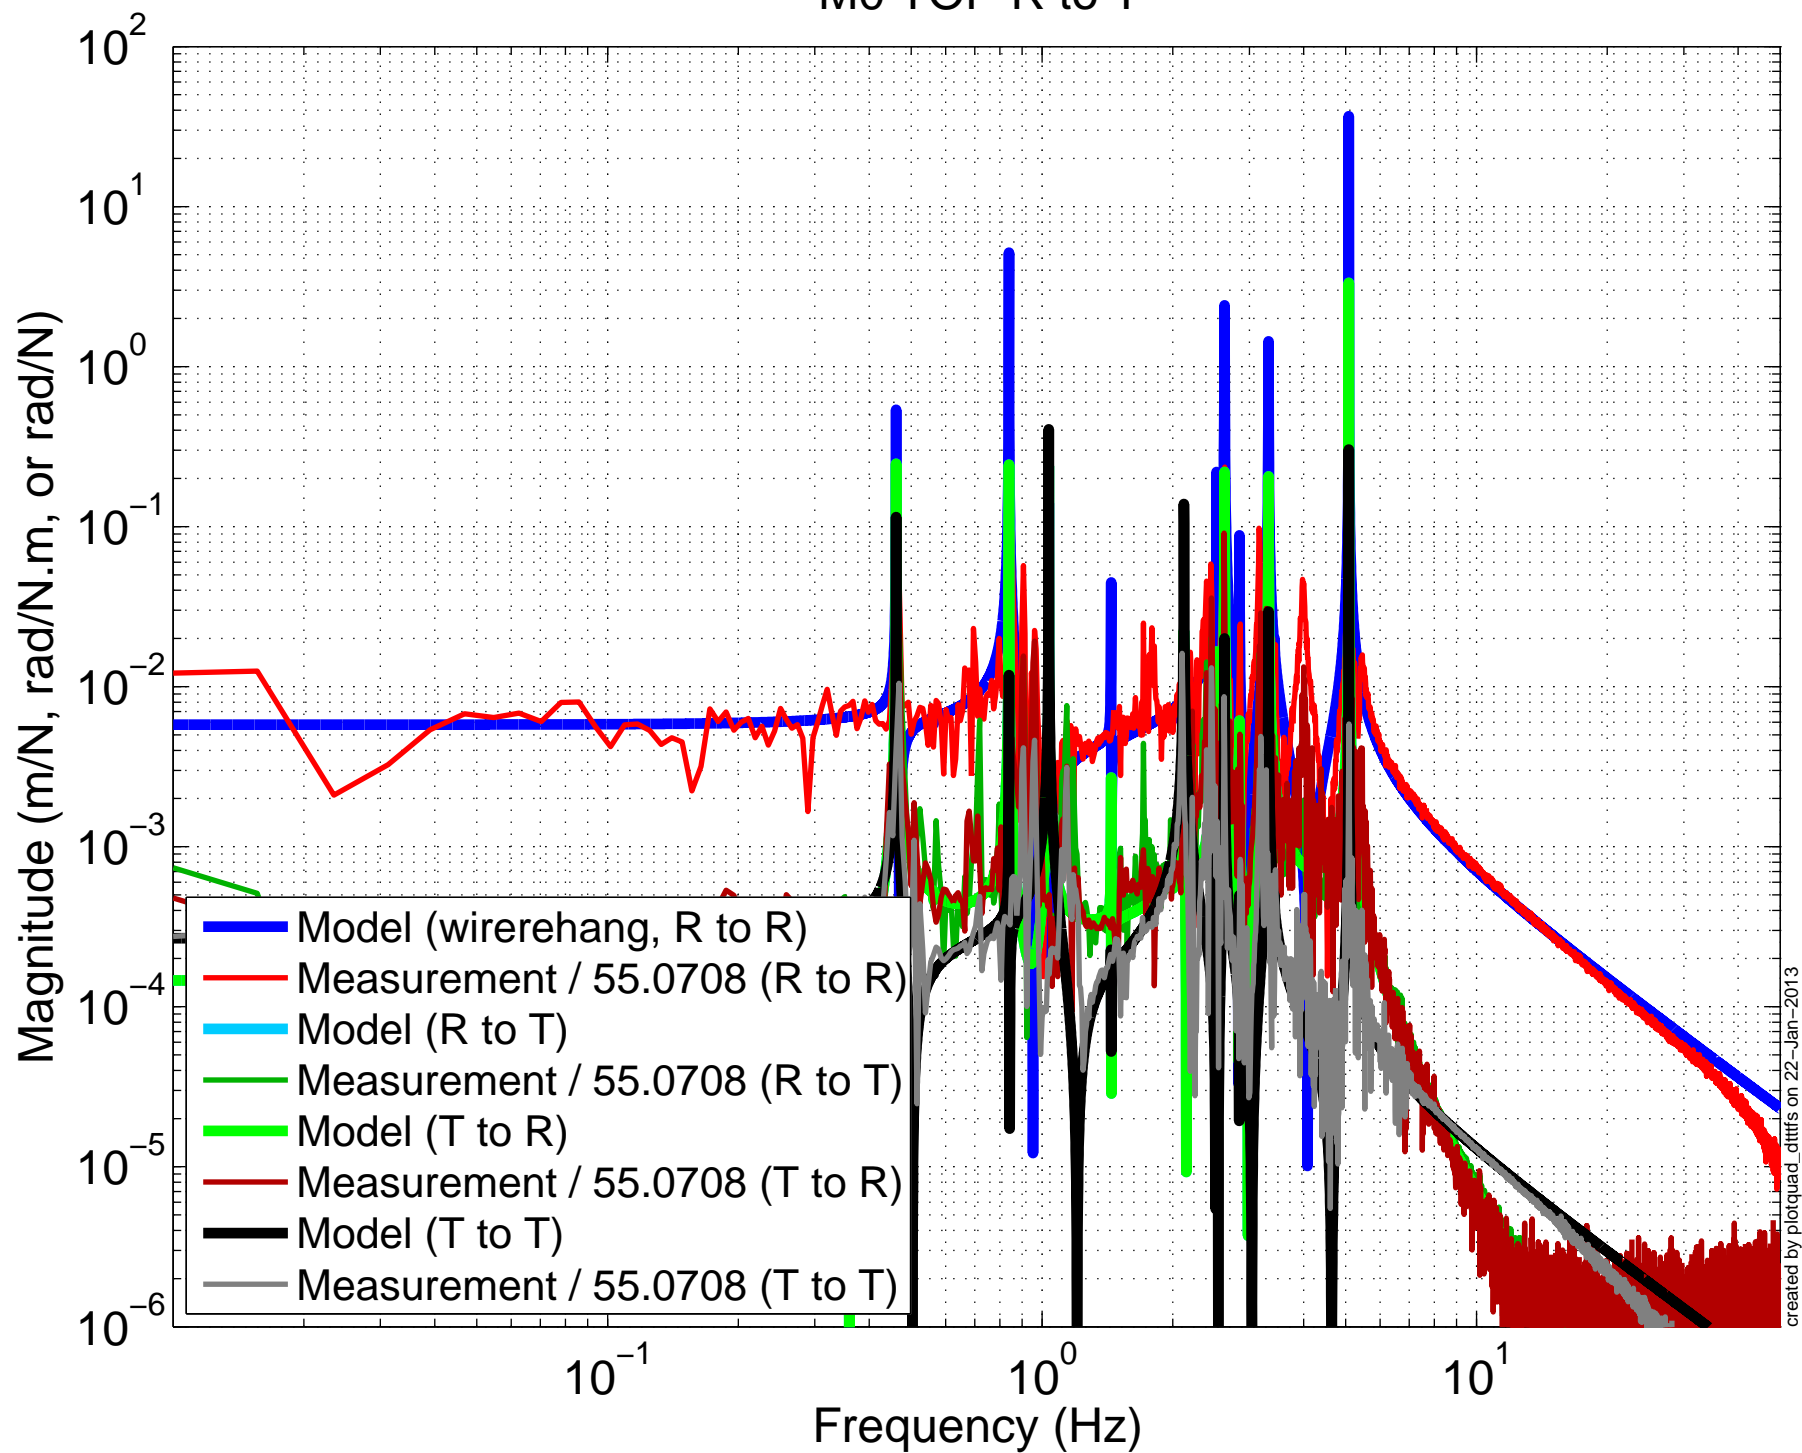

H1SUSITMY
M0 TOP L to L, 2013-01-22

H1SUSITMY

M0 TOP T to T, 2013-01-22

created by plotquad_dttiris on 22-Jan-2013

H1SUSITMY
M0 TOP V to V, 2013-01-22

— Model (wirerehang)
— Measurement / 55.0708

H1SUSITMY
M0 TOP R to R, 2013-01-22

H1SUSITMY
M0 TOP P to P, 2013-01-22

H1SUSITMY

M0 TOP Y to Y, 2013-01-22

created by plotquad_dttiris on 22-Jan-2013

H1SUSITMY

M0 TOP V to L

H1SUSITMY M0 TOP R to T

H1SUSITMY M0 TOP R to V

H1SUSITMY

M0 TOP P to L

H1SUSITMY

M0 TOP P to V

H1SUSITMY M0 TOP P to R

H1SUSITMY M0 TOP T to SD

created by plotquad_dttfss on 22-Jan-2013

H1SUSITMY