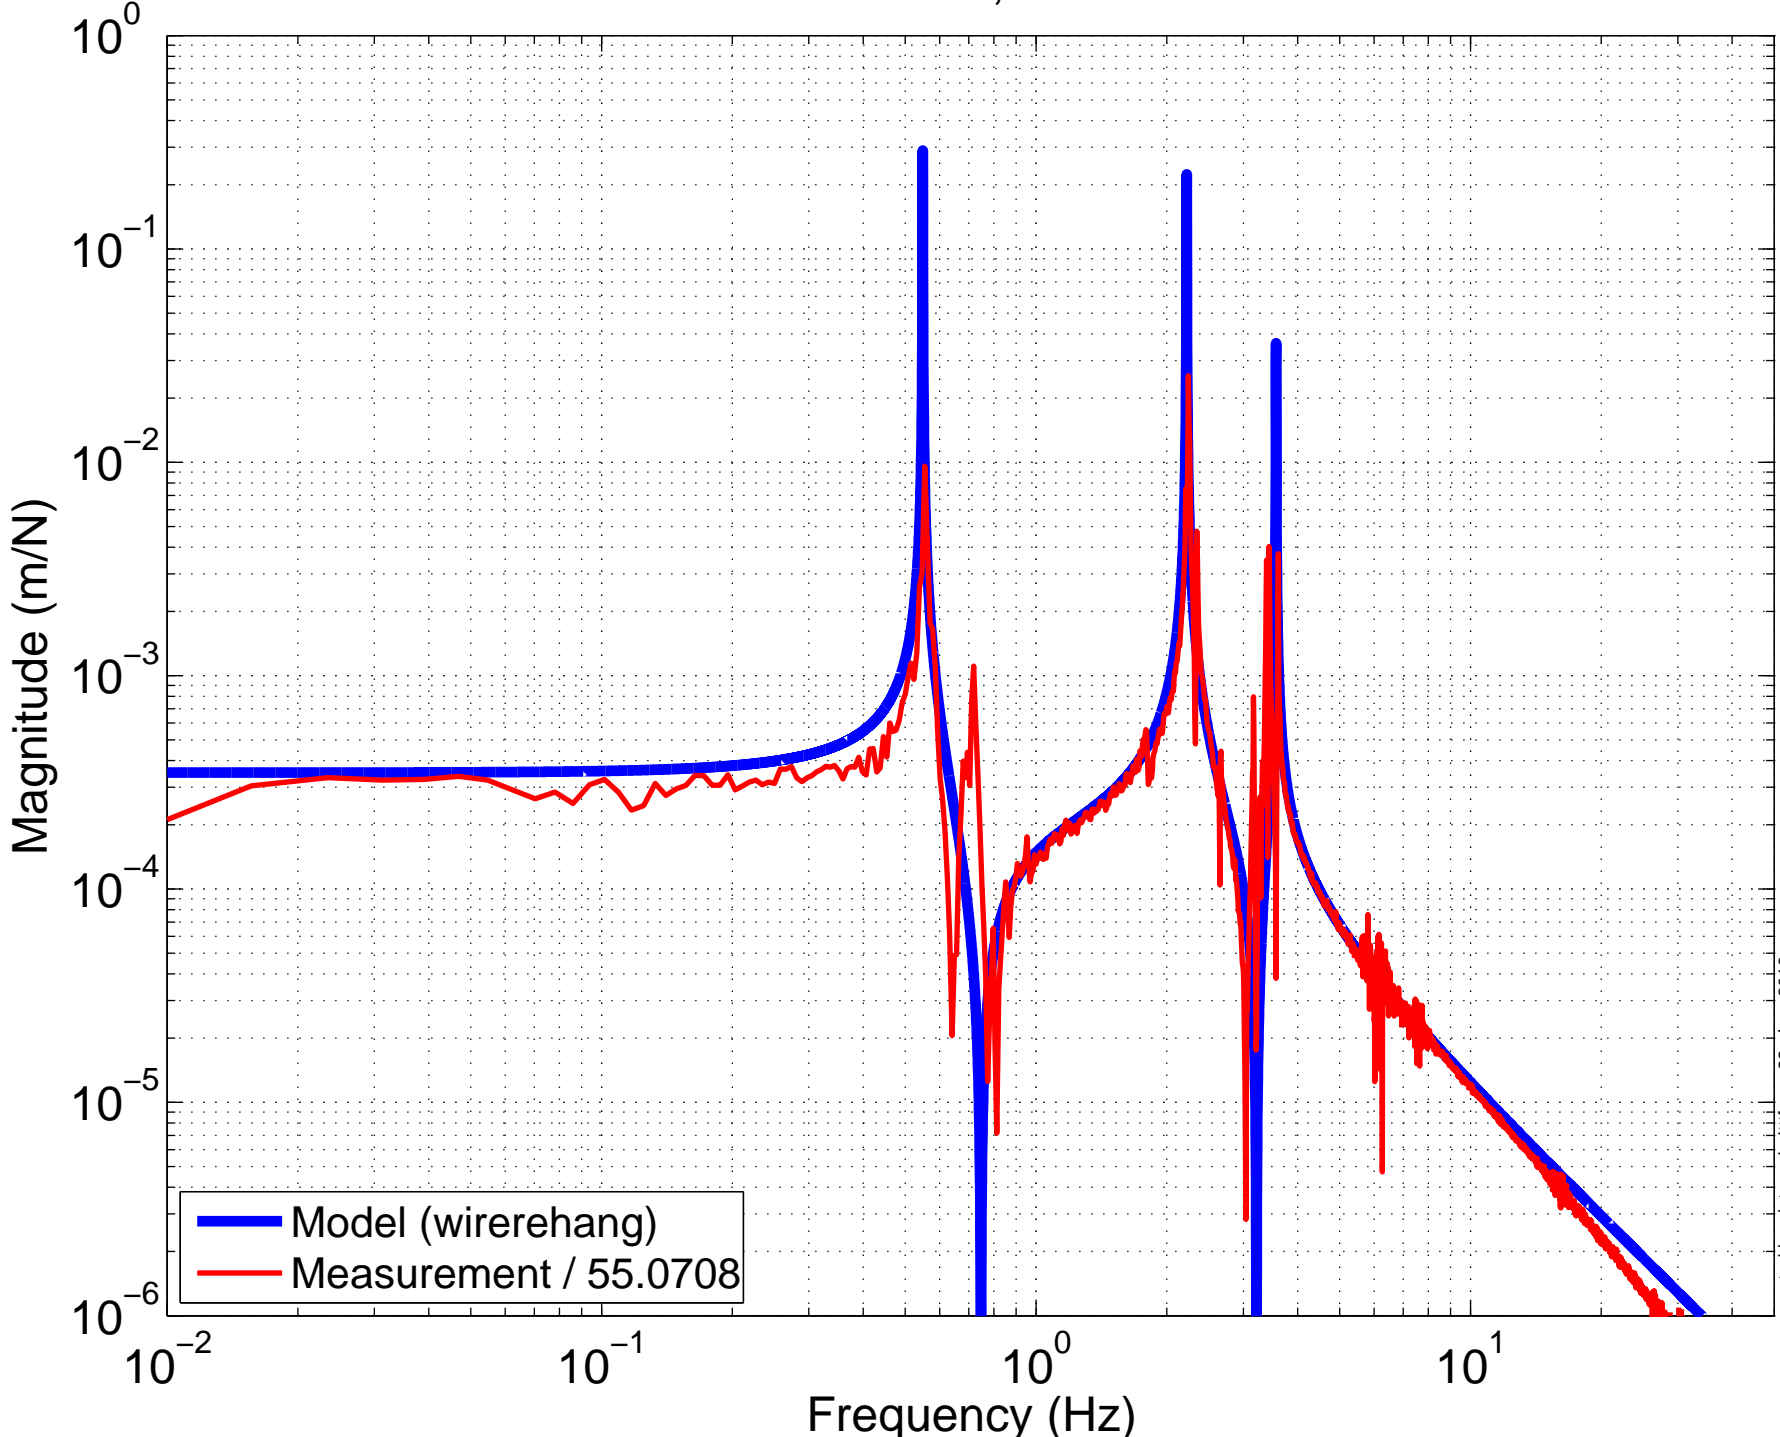

H1SUSITMY
M0 TOP L to L, 2013-01-22

H1SUSITMY

M0 TOP T to T, 2013-01-22

created by plotquad_dttiris on 22-Jan-2013

H1SUSITMY
M0 TOP V to V, 2013-01-22

— Model (wirerehang)
— Measurement / 55.0708

H1SUSITMY
M0 TOP R to R, 2013-01-22