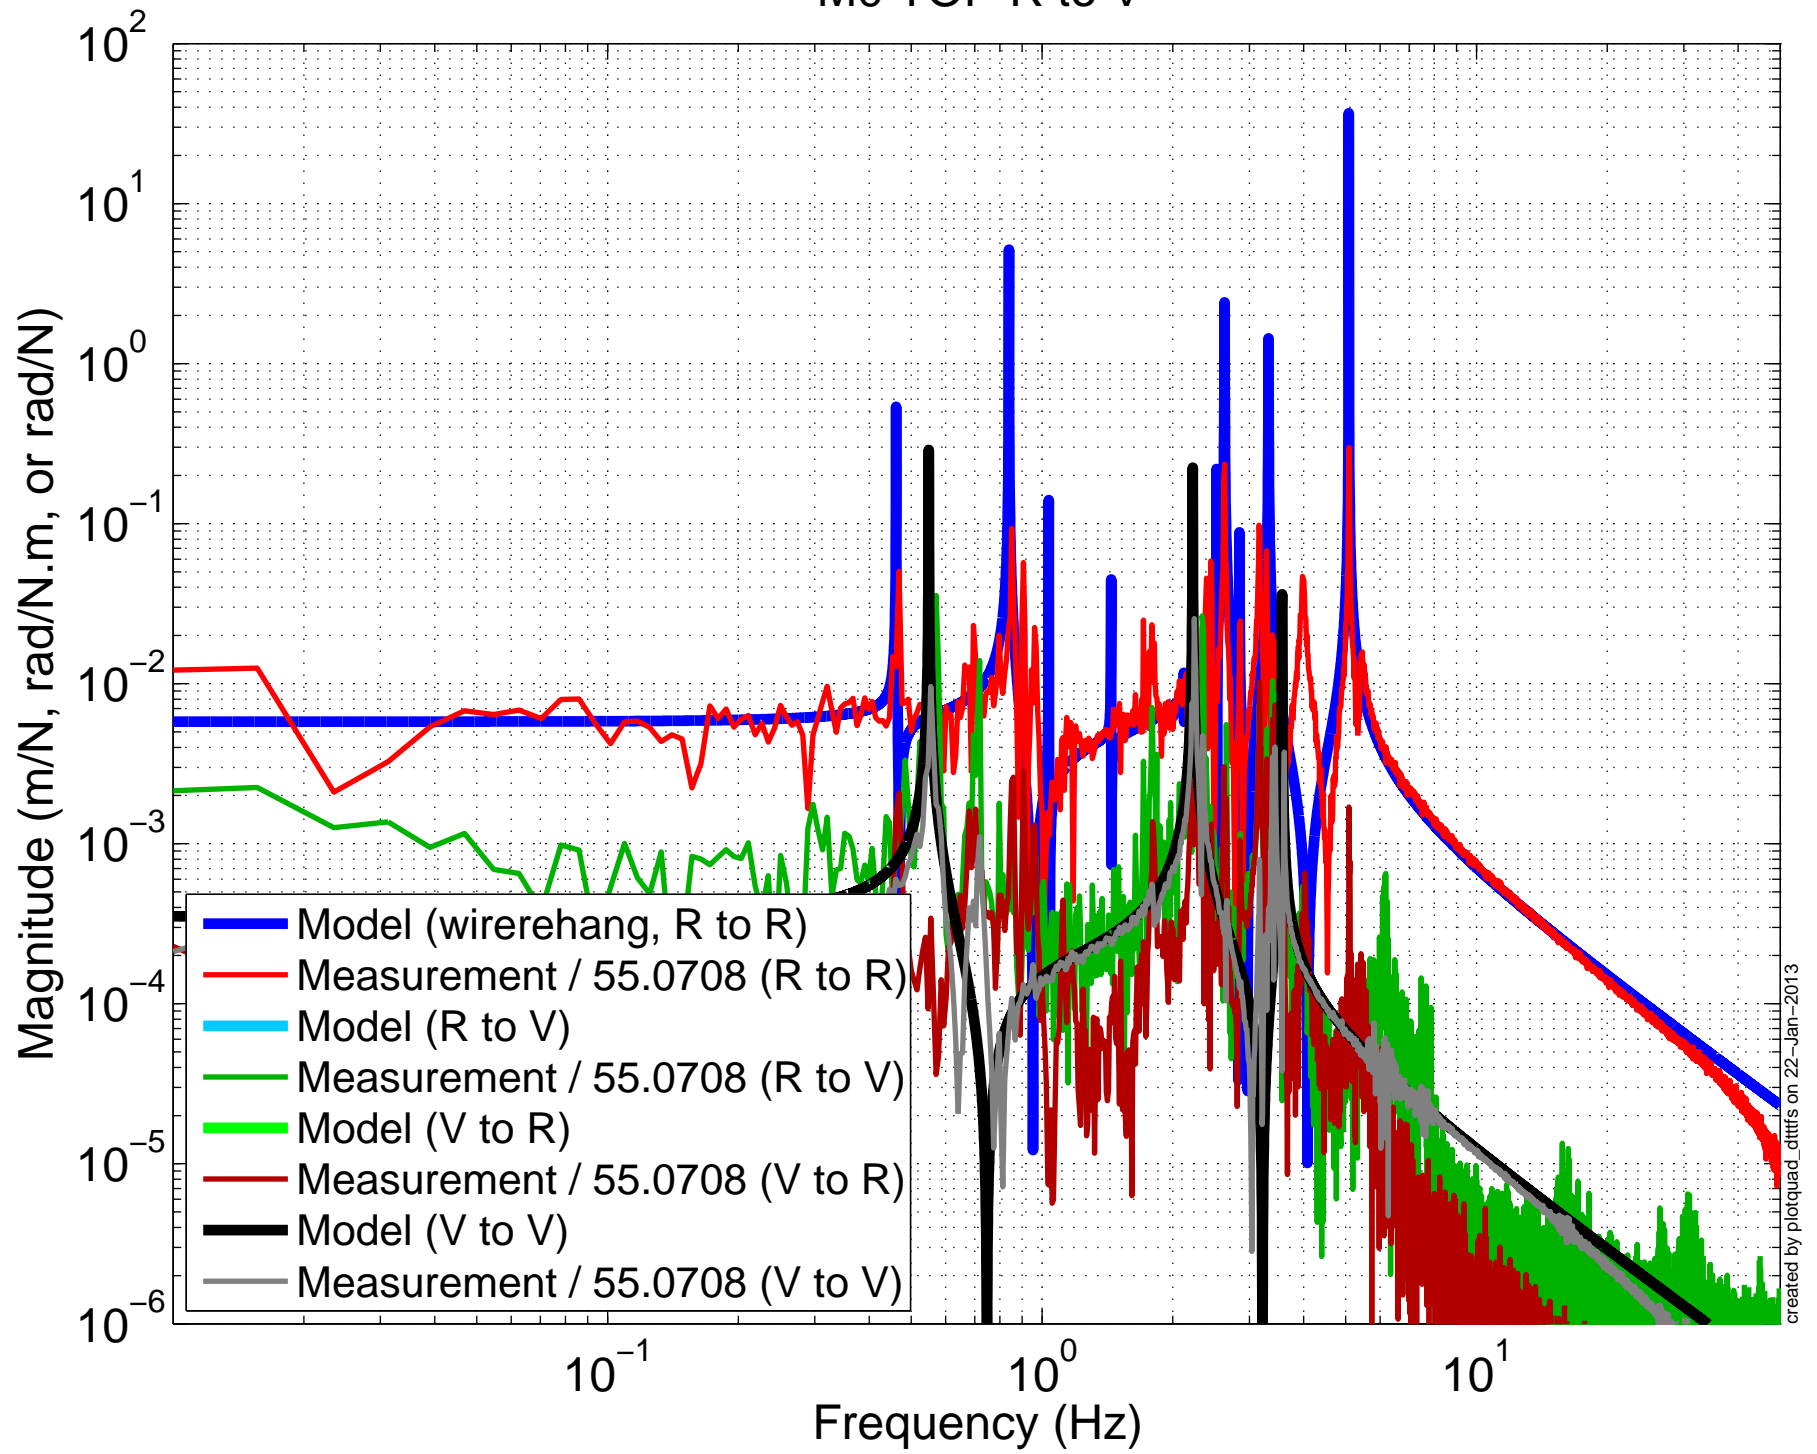

H1SUSITMY
M0 TOP L to L, 2013-01-22

H1SUSITMY

M0 TOP T to T, 2013-01-22

created by plotquad_dttiris on 22-Jan-2013

H1SUSITMY
M0 TOP V to V, 2013-01-22

— Model (wirerehang)
— Measurement / 55.0708

H1SUSITMY
M0 TOP R to R, 2013-01-22

H1SUSITMY

M0 TOP P to L

H1SUSITMY

M0 TOP P to V

H1SUSITMY M0 TOP P to R

H1SUSITMY M0 TOP T to SD

created by plotquad_dttfss on 22-Jan-2013

H1SUSITMY