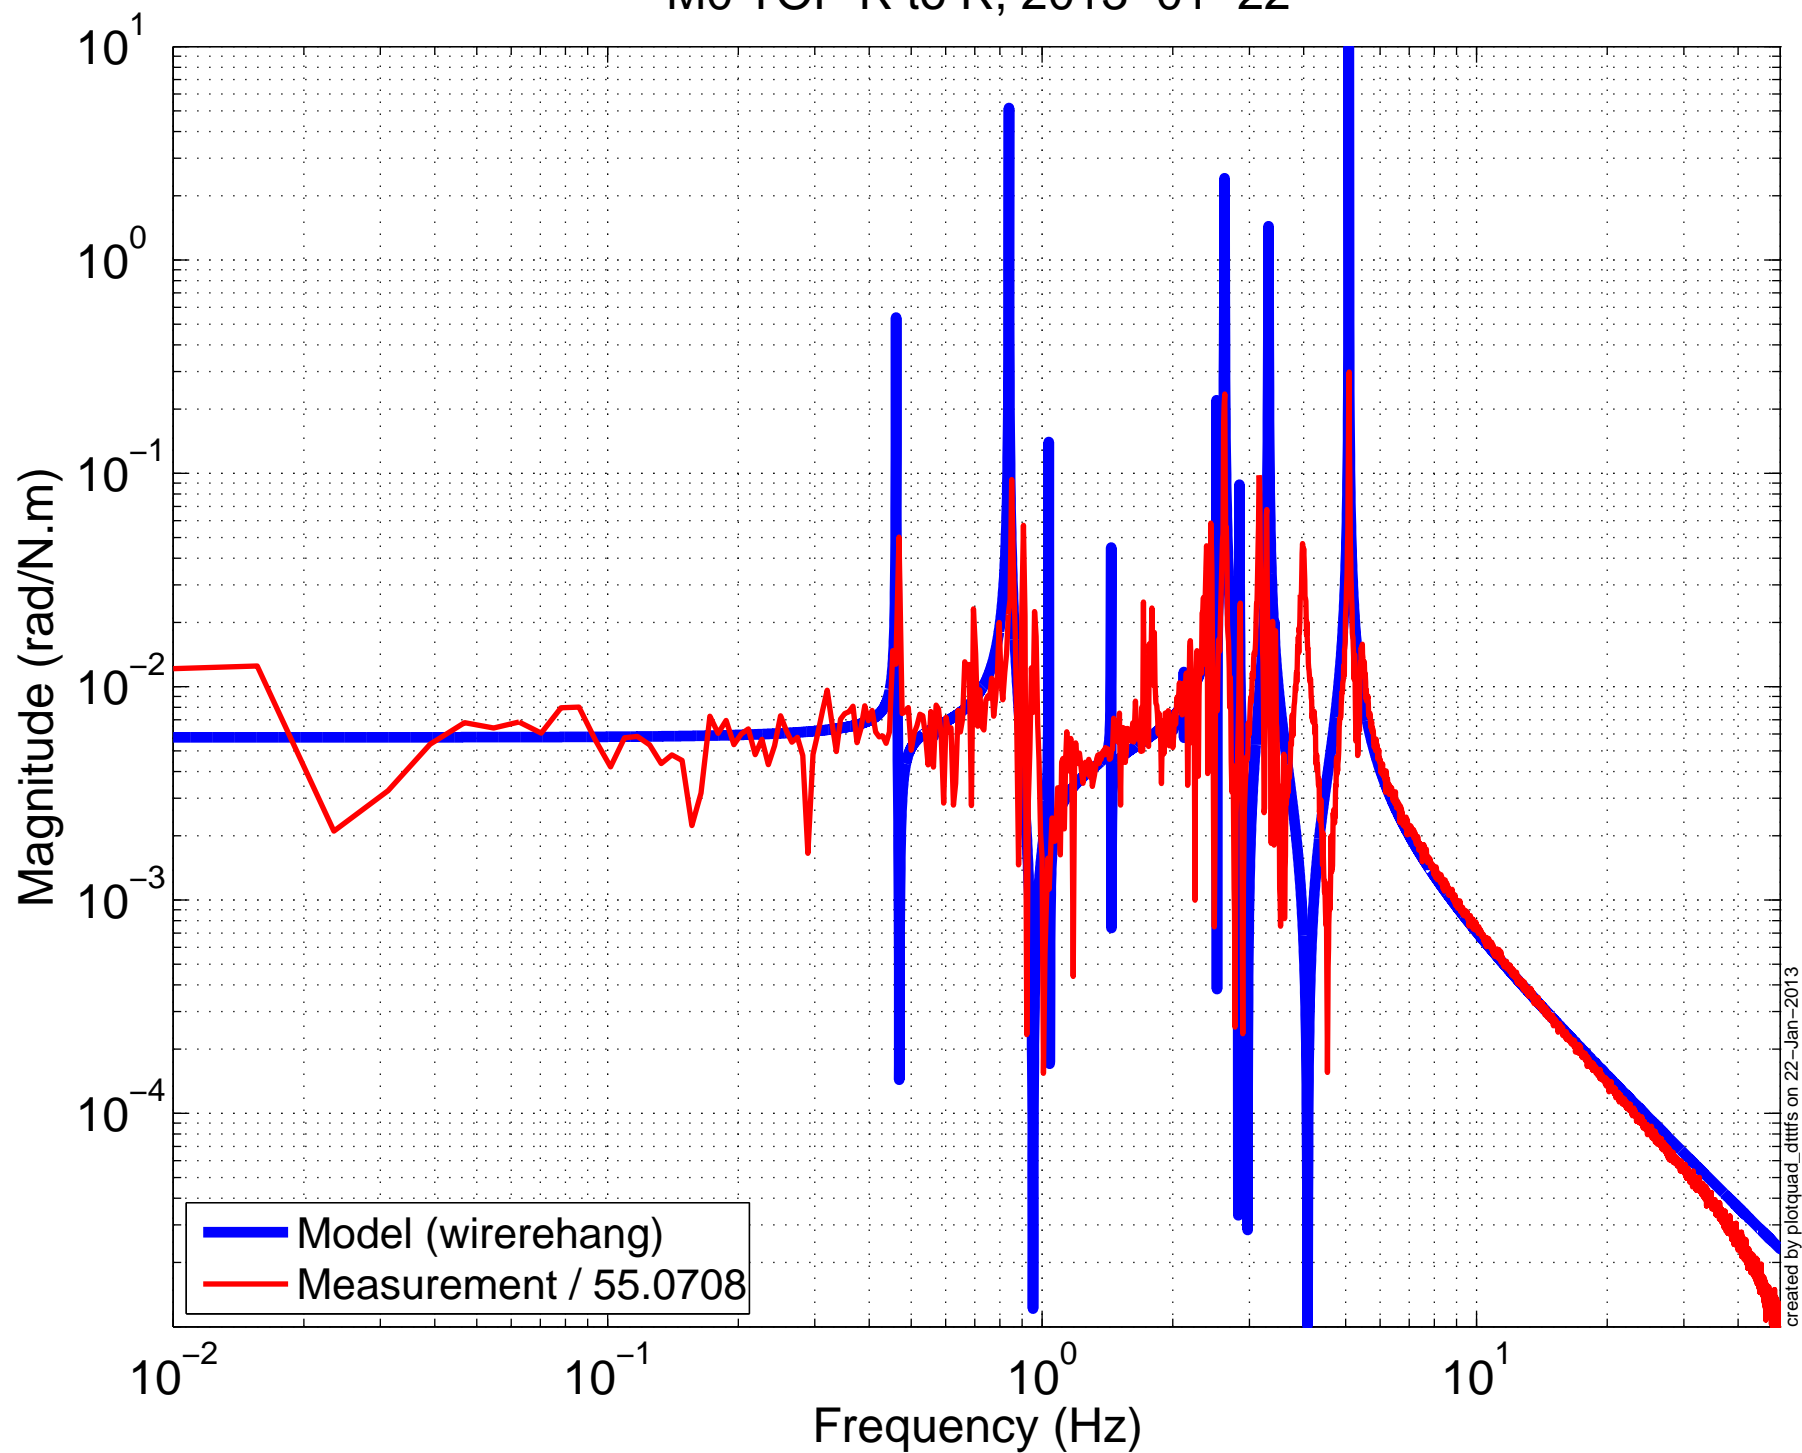

H1SUSITMY
M0 TOP L to L, 2013-01-22

H1SUSITMY

M0 TOP T to T, 2013-01-22

created by plotquad_dttiris on 22-Jan-2013

H1SUSITMY
M0 TOP V to V, 2013-01-22

— Model (wirerehang)
— Measurement / 55.0708

H1SUSITMY
M0 TOP R to R, 2013-01-22