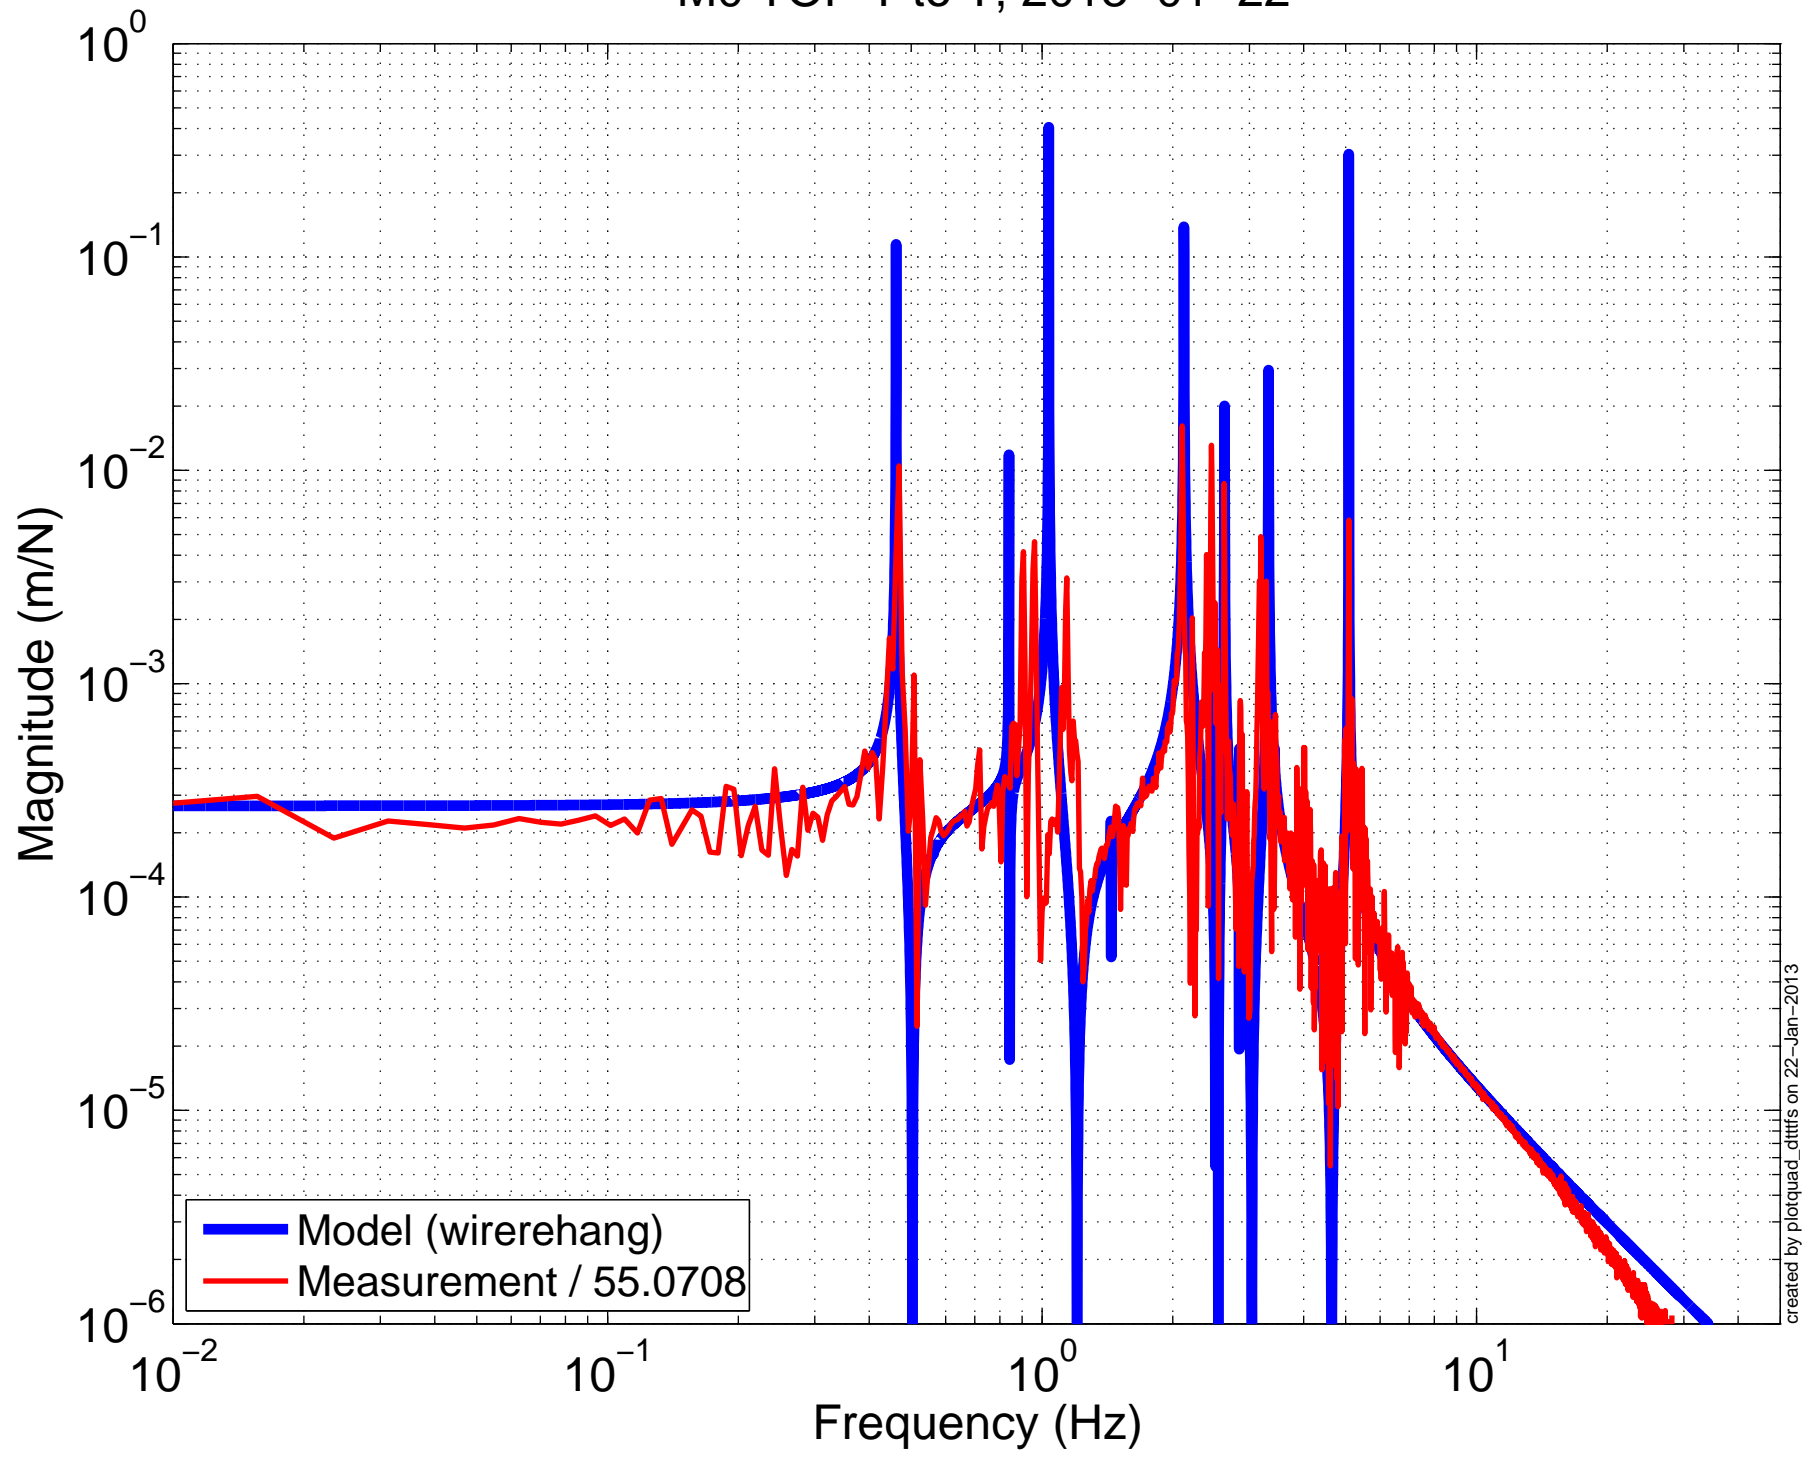

H1SUSITMY
M0 TOP L to L, 2013-01-22

H1SUSITMY

M0 TOP T to T, 2013-01-22

created by plotquad_dttiris on 22-Jan-2013

H1SUSITMY
M0 TOP V to V, 2013-01-22

— Model (wirerehang)
— Measurement / 55.0708

H1SUSITMY
M0 TOP R to R, 2013-01-22