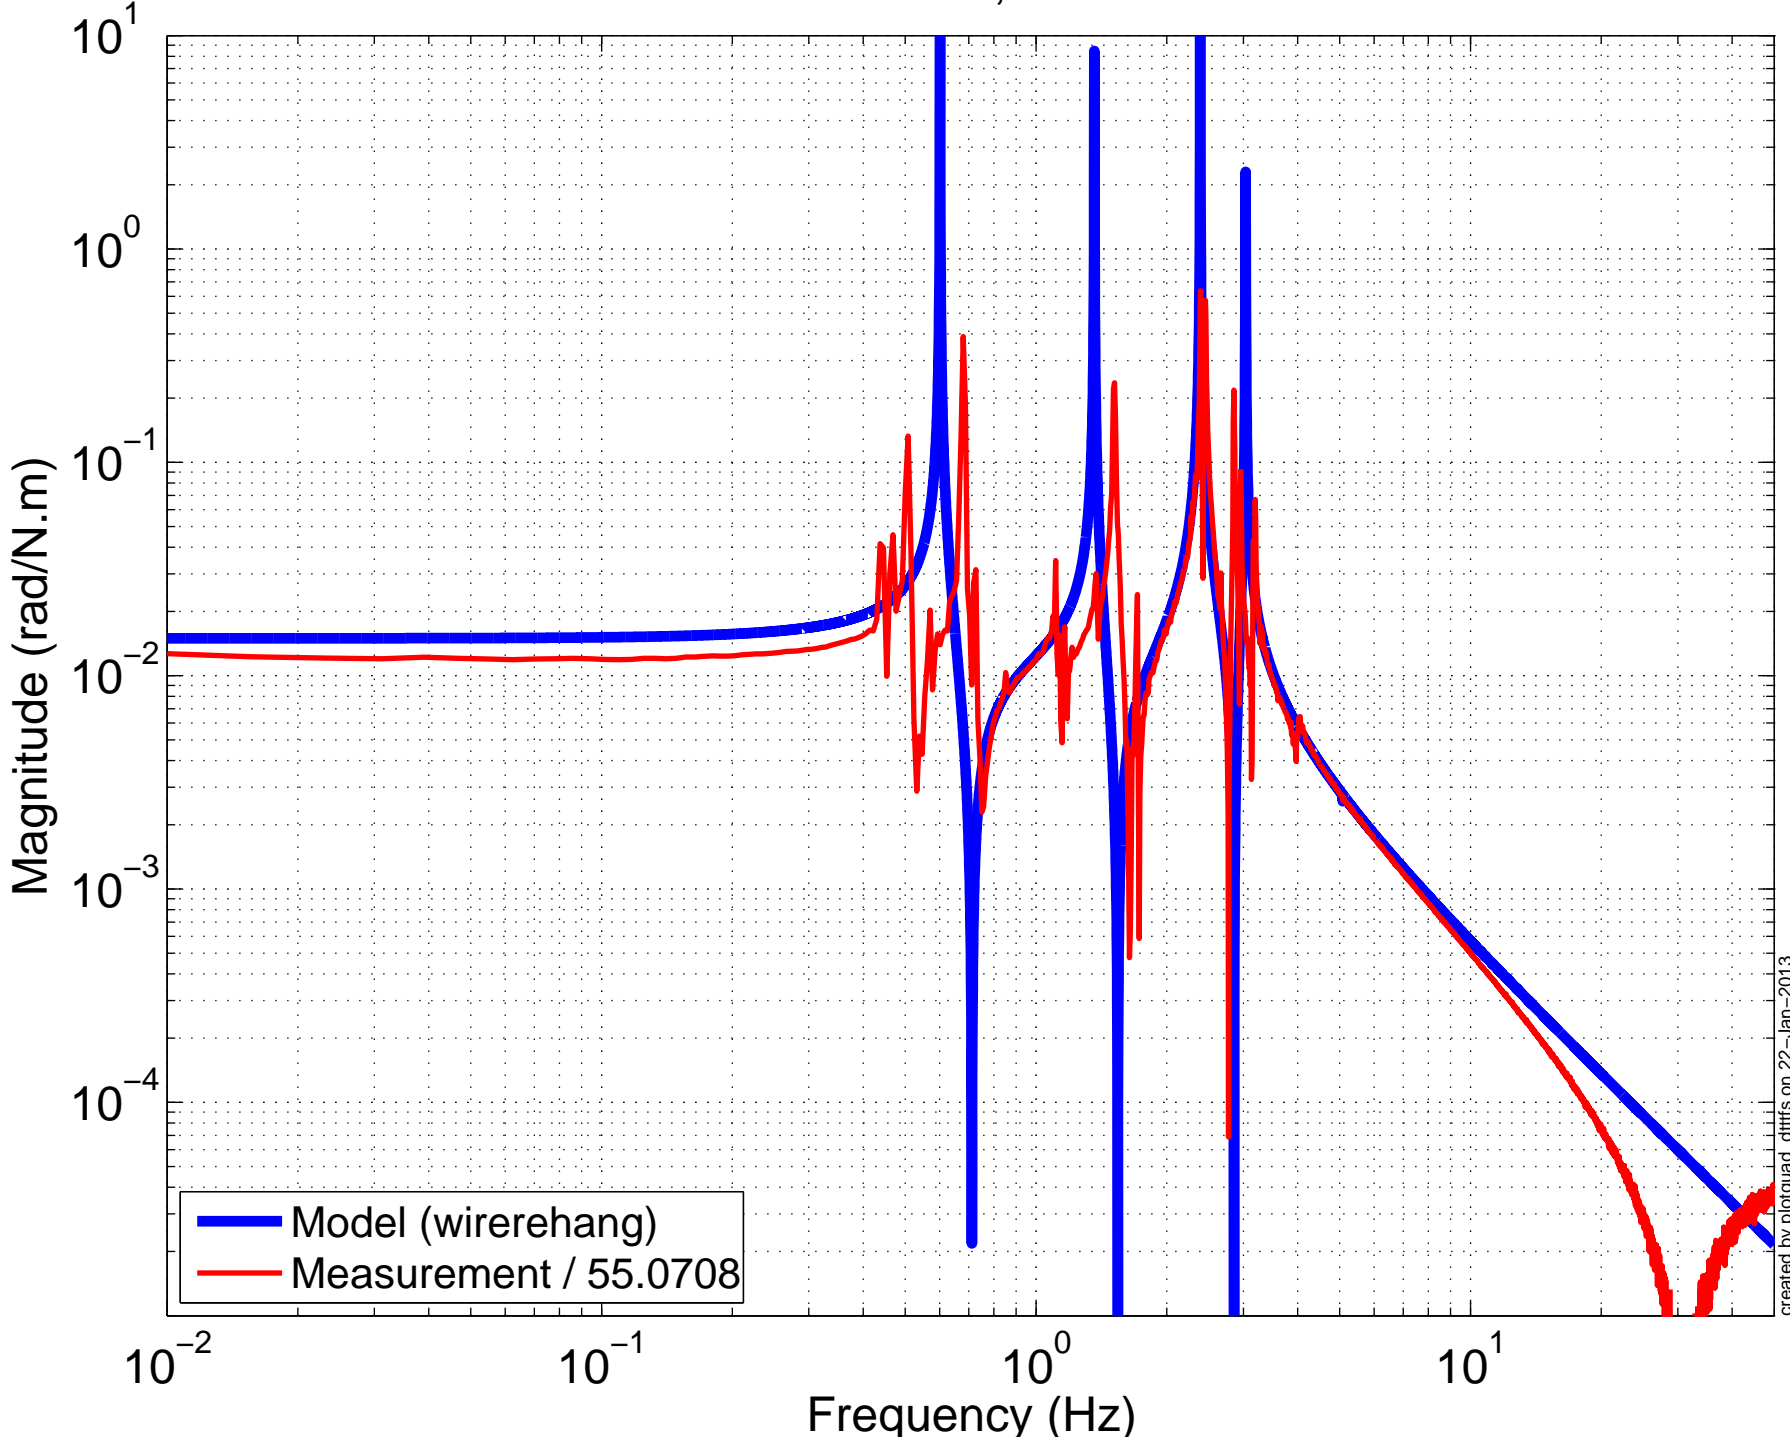

H1SUSITMY

M0 TOP Y to Y, 2013-01-22

created by plotquad_dttiris on 22-Jan-2013