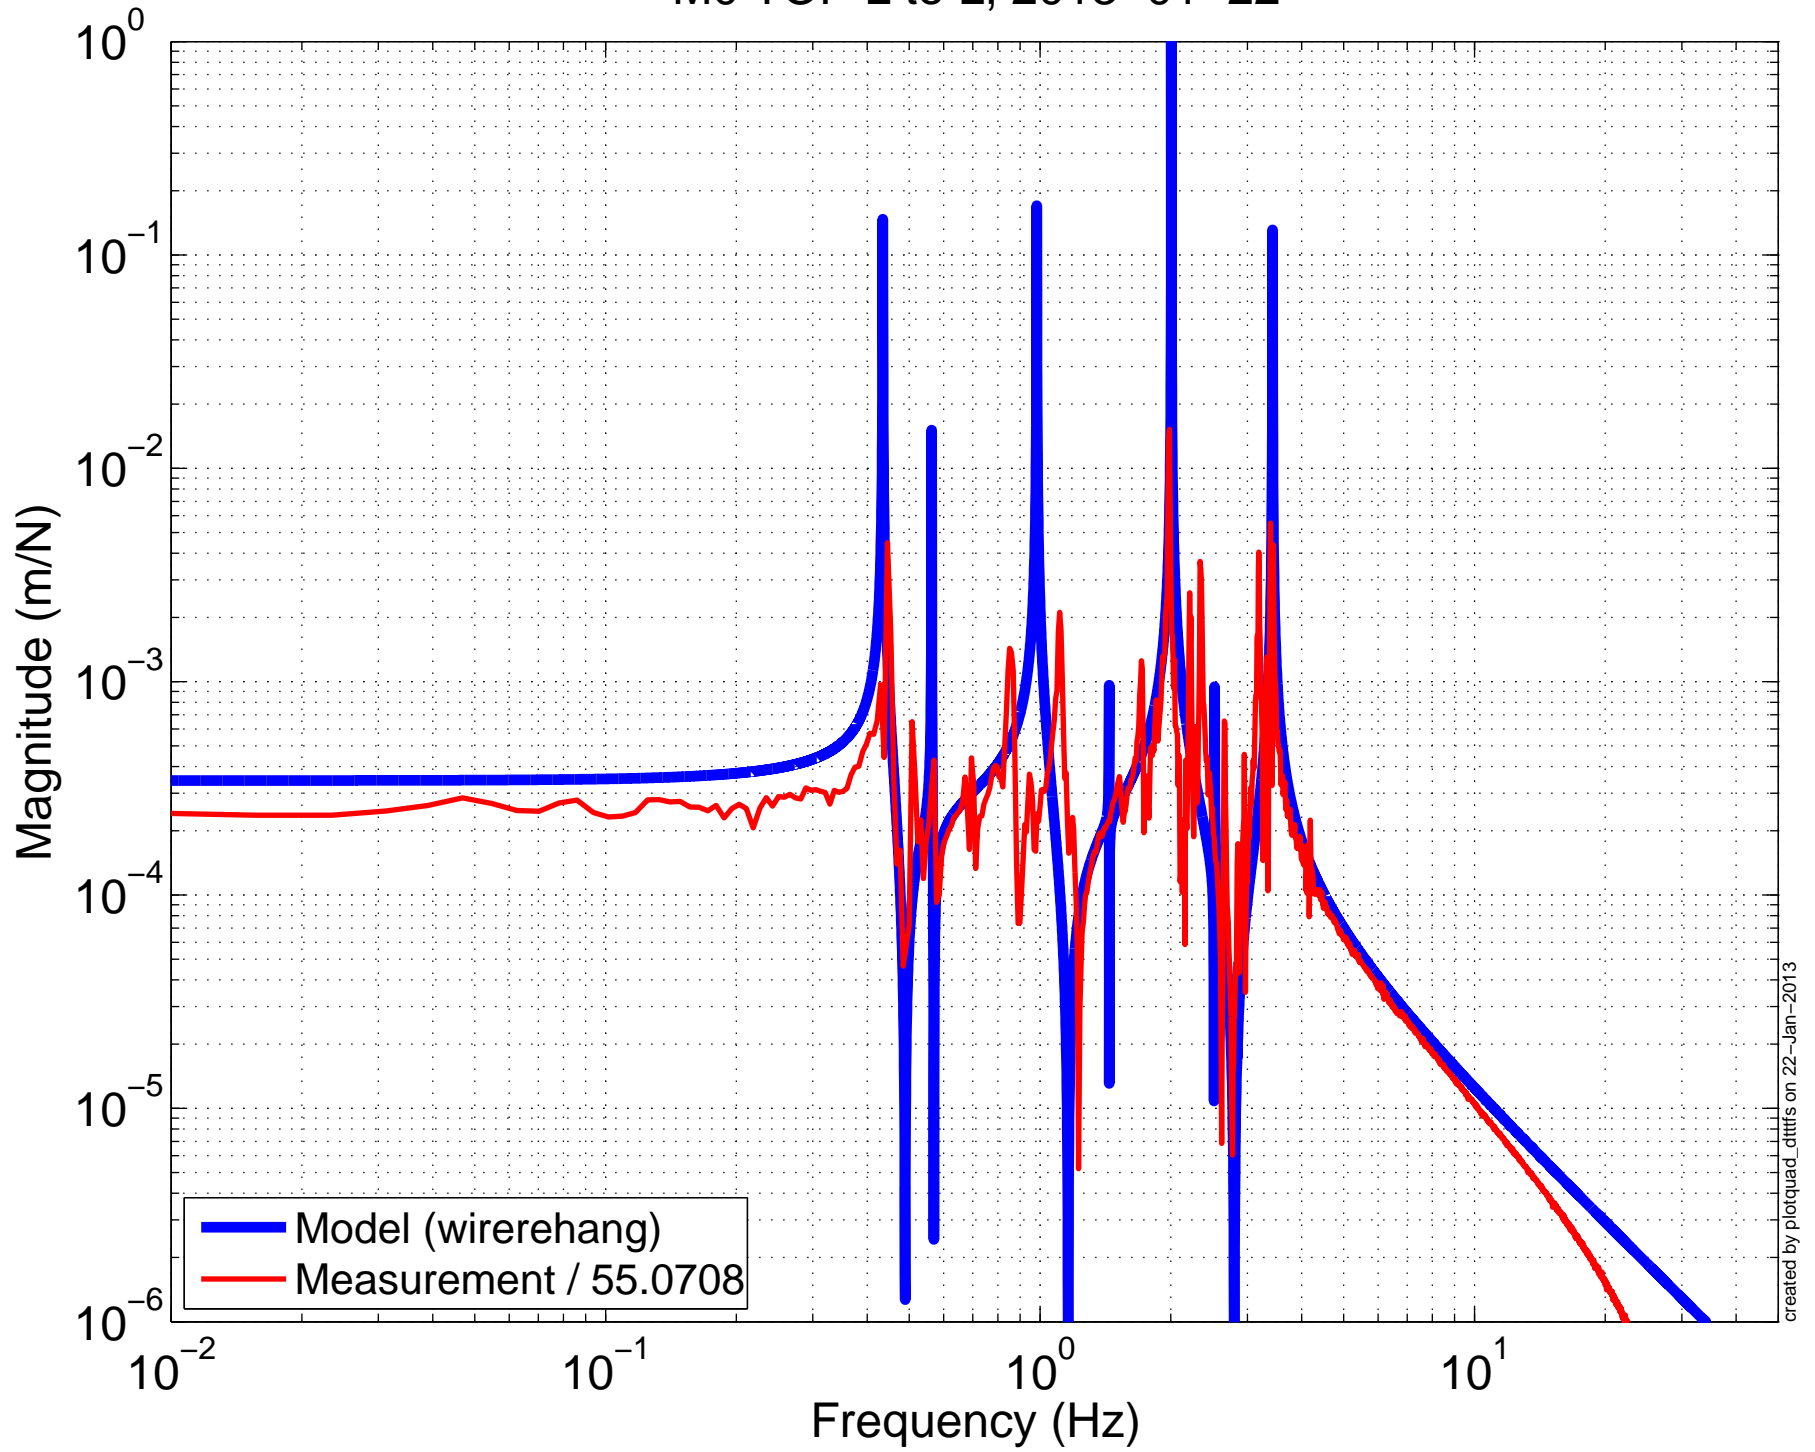

H1SUSITMY
M0 TOP L to L, 2013-01-22

H1SUSITMY

M0 TOP T to T, 2013-01-22

created by plotquad_dttiris on 22-Jan-2013

H1SUSITMY
M0 TOP V to V, 2013-01-22

— Model (wirerehang)
— Measurement / 55.0708

H1SUSITMY
M0 TOP R to R, 2013-01-22