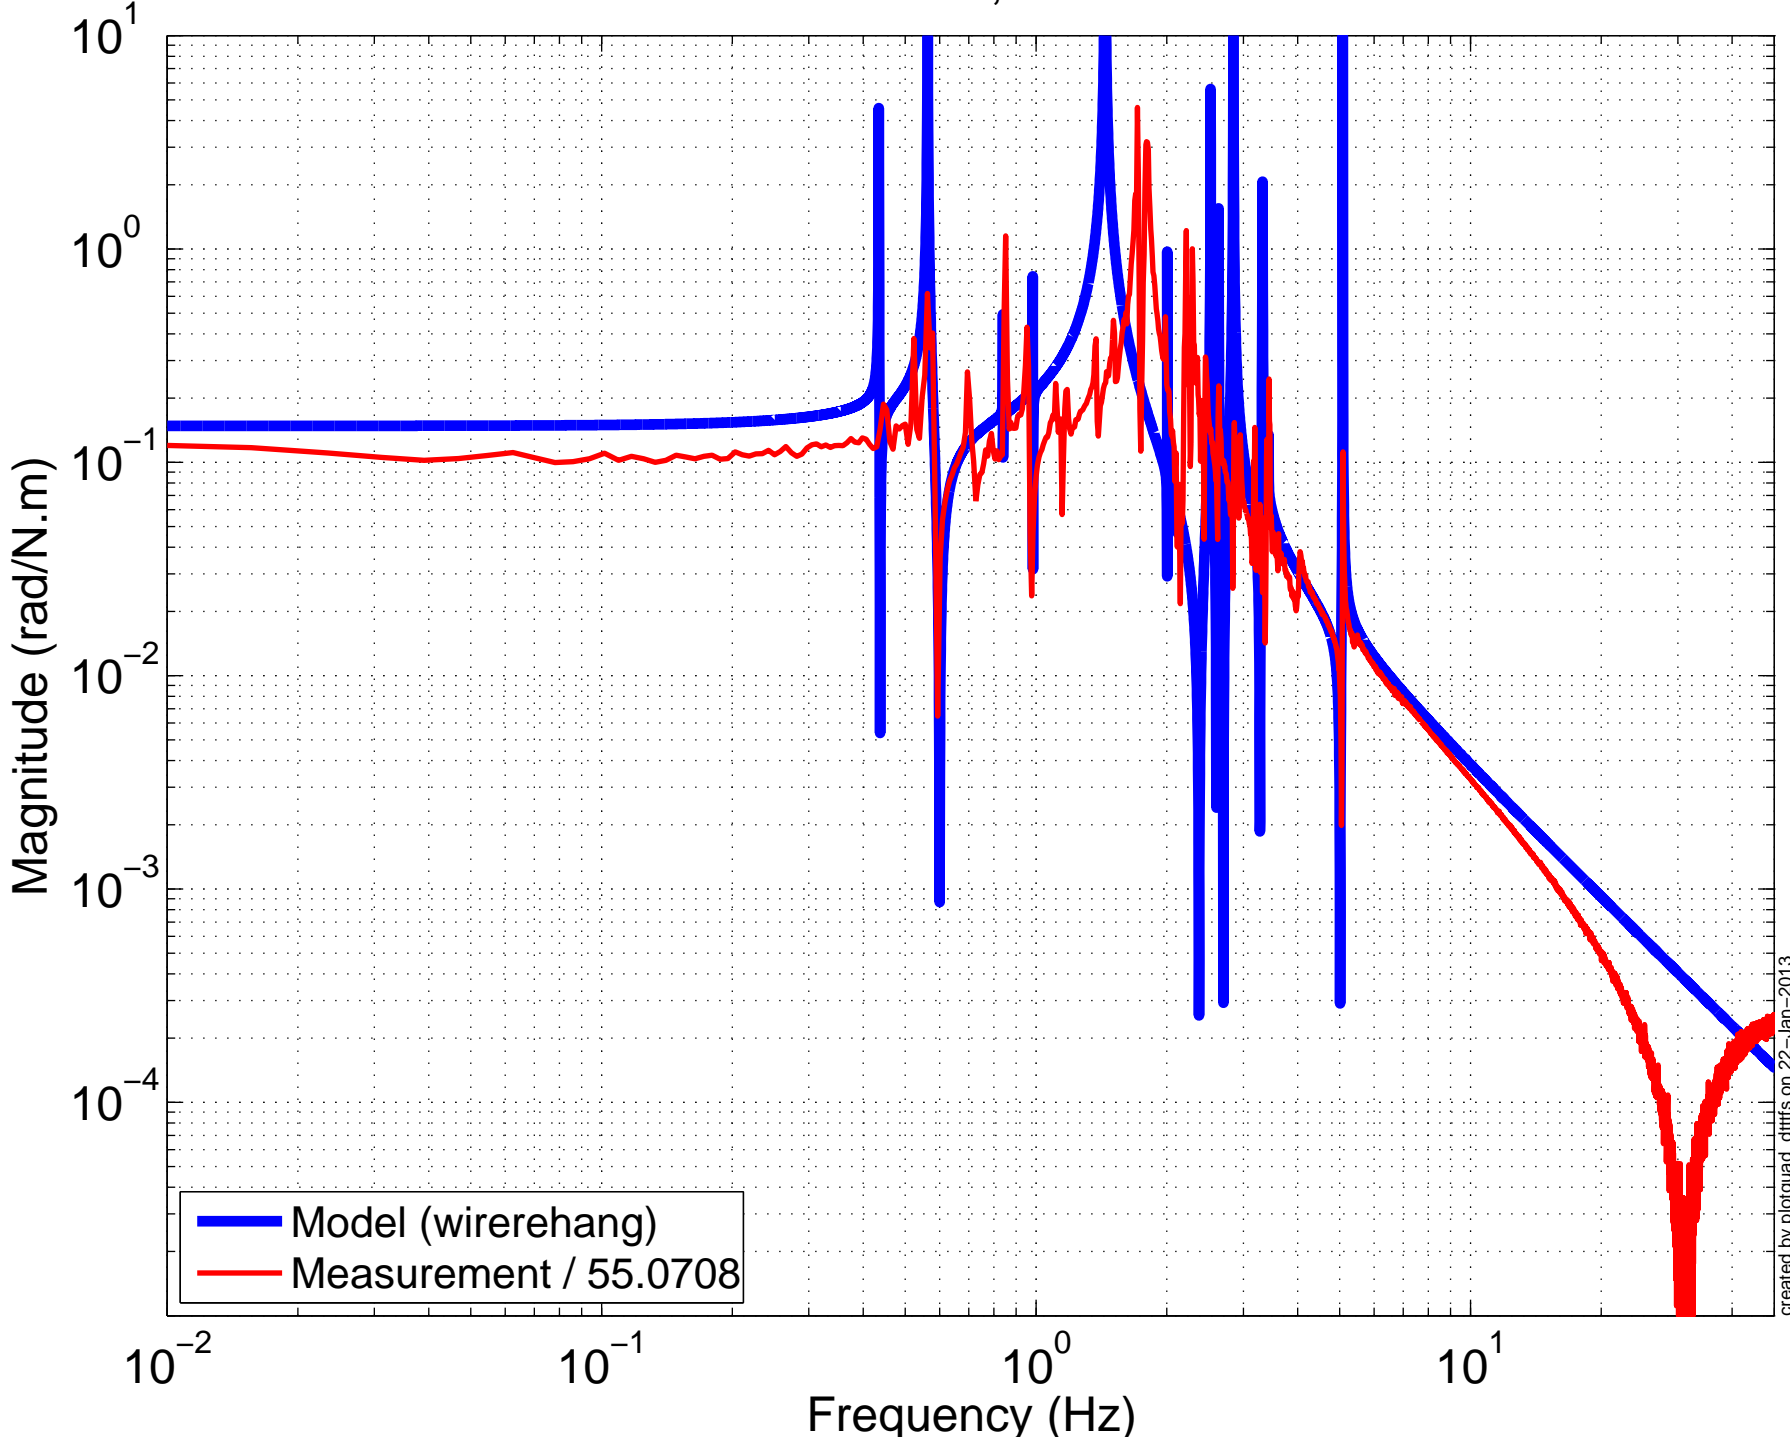

H1SUSITMY
M0 TOP P to P, 2013-01-22