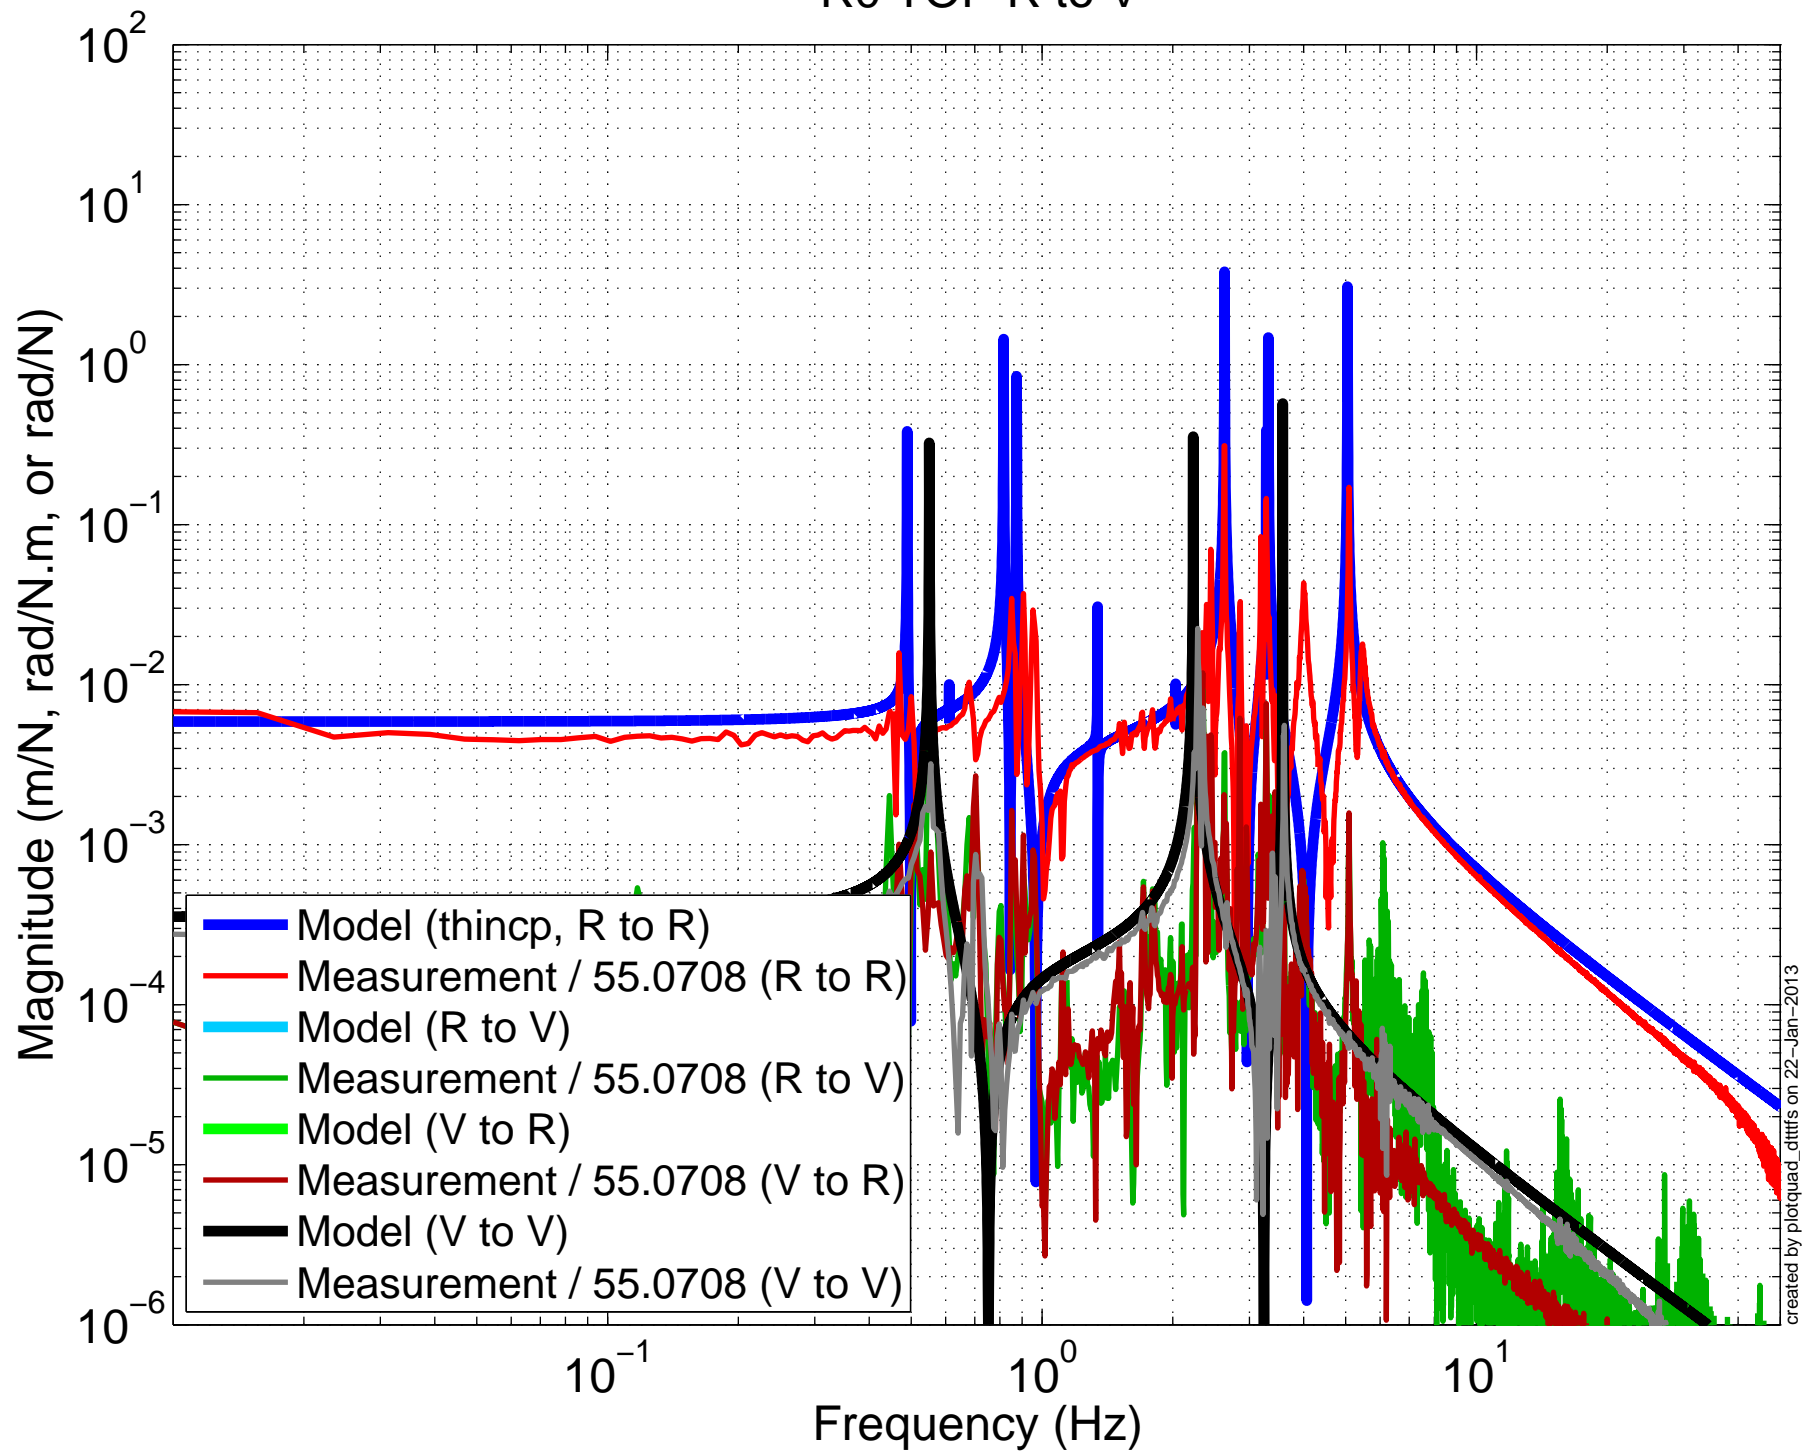

R0 TOP Y to Y, 2013-01-22

created by plotquad_dttiris on 22-Jan-2013

H1SUSITMY
R0 TOP V to L

H1SUSITMY R0 TOP R to T

H1SUSITMY R0 TOP R to V

H1SUSITMY R0 TOP P to L

H1SUSITMY R0 TOP P to V

H1SUSITMY R0 TOP P to R

H1SUSITMY

R0 TOP L to F2F3

H1SUSITMY R0 TOP T to SD

H1SUSITMY R0 TOP V to LFRT

H1SUSITMY

R0 TOP R to LFRT

H1SUSITMY

R0 TOP P to F1F2F3