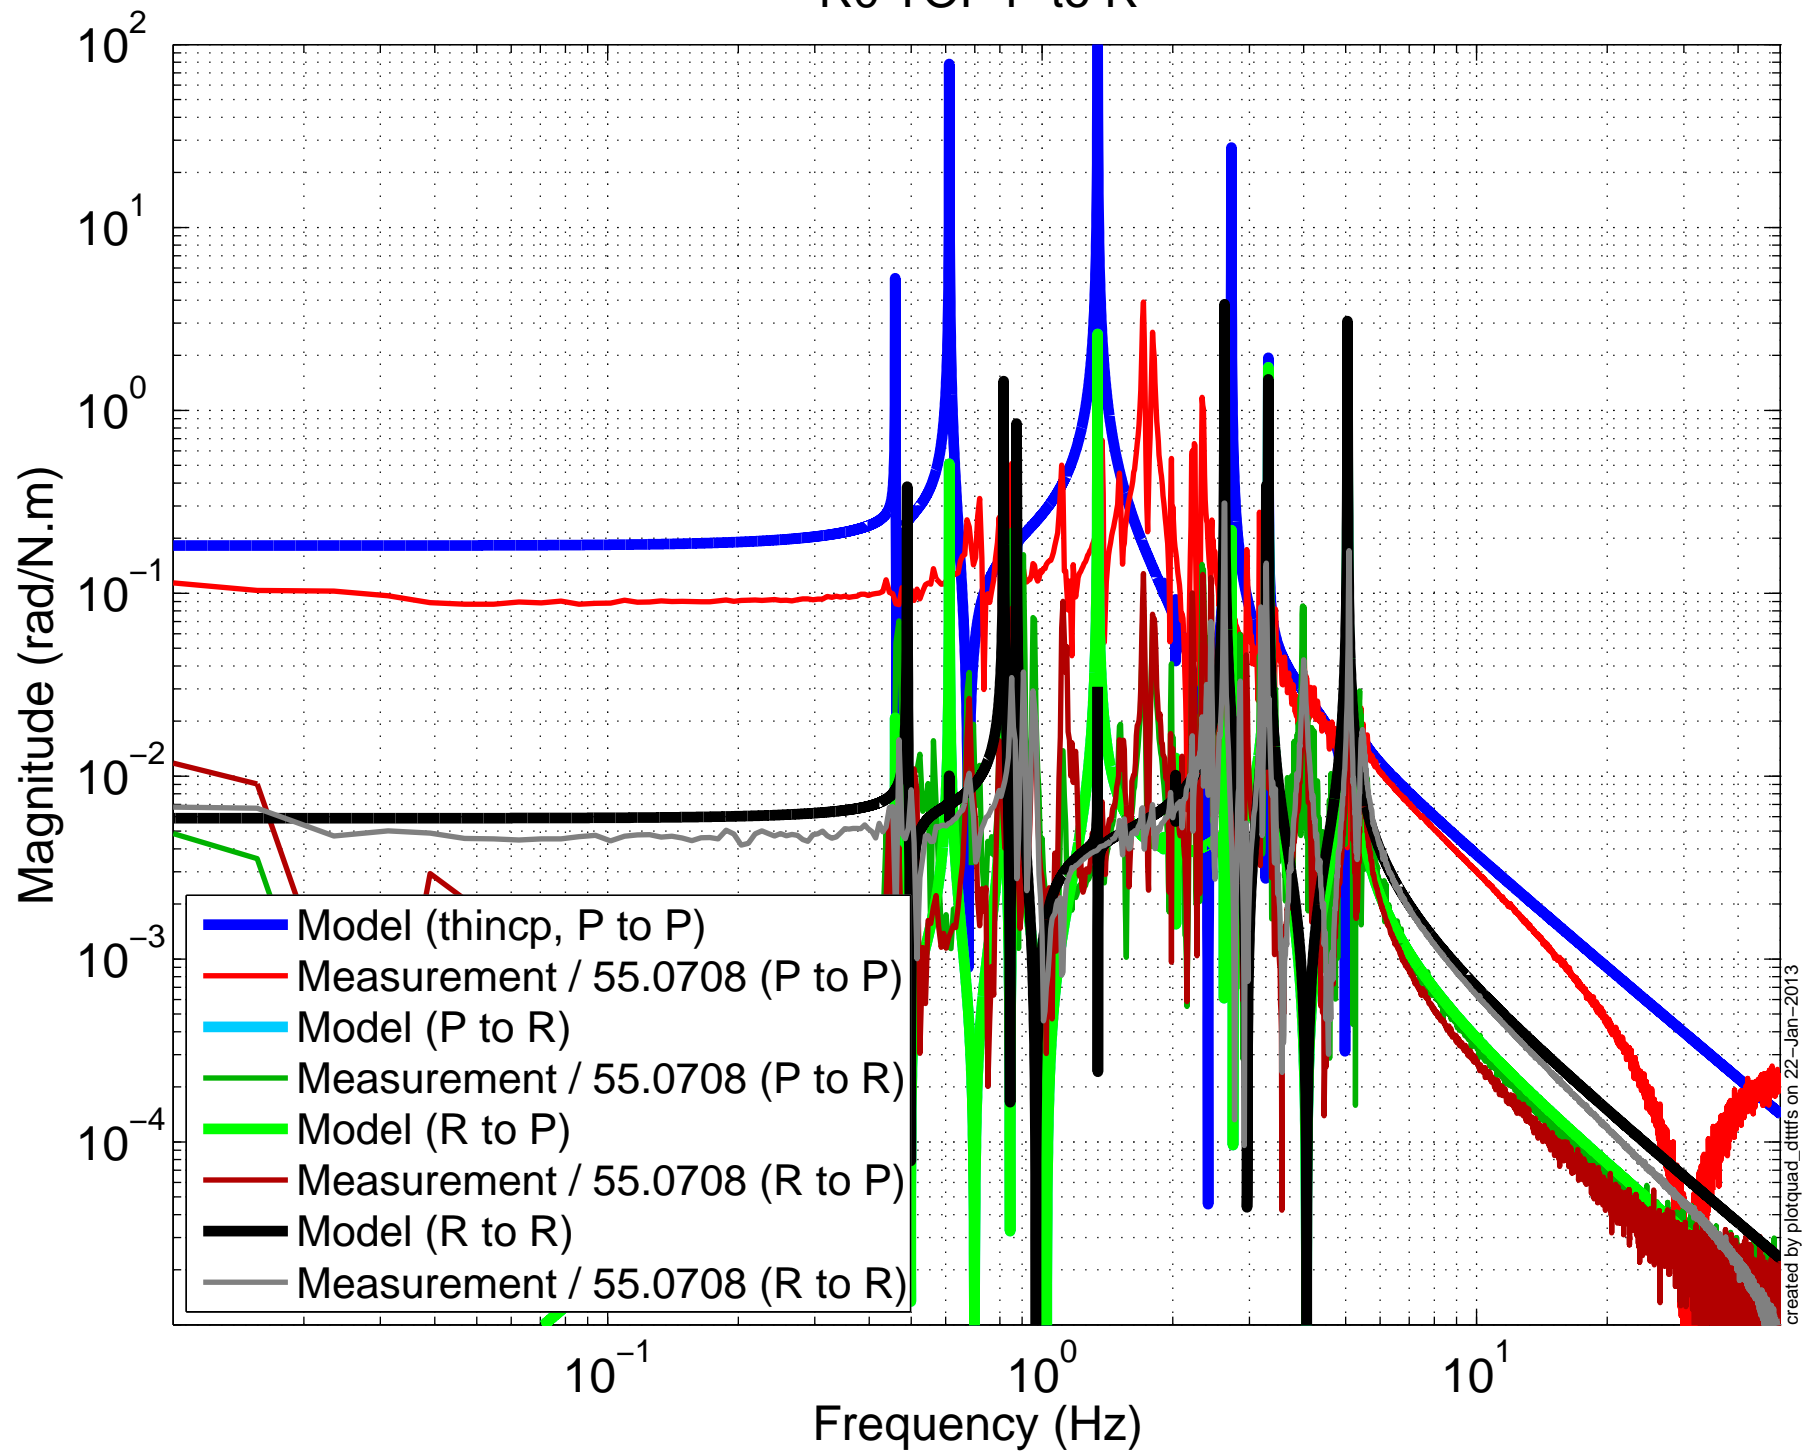

R0 TOP Y to Y, 2013-01-22

created by plotquad_dttiris on 22-Jan-2013

H1SUSITMY
R0 TOP V to L

H1SUSITMY R0 TOP R to T

H1SUSITMY R0 TOP R to V

H1SUSITMY R0 TOP P to L

H1SUSITMY R0 TOP P to V

H1SUSITMY R0 TOP P to R

H1SUSITMY

R0 TOP L to F2F3

H1SUSITMY R0 TOP T to SD

H1SUSITMY R0 TOP V to LFRT

H1SUSITMY

R0 TOP R to LFRT

H1SUSITMY

R0 TOP P to F1F2F3