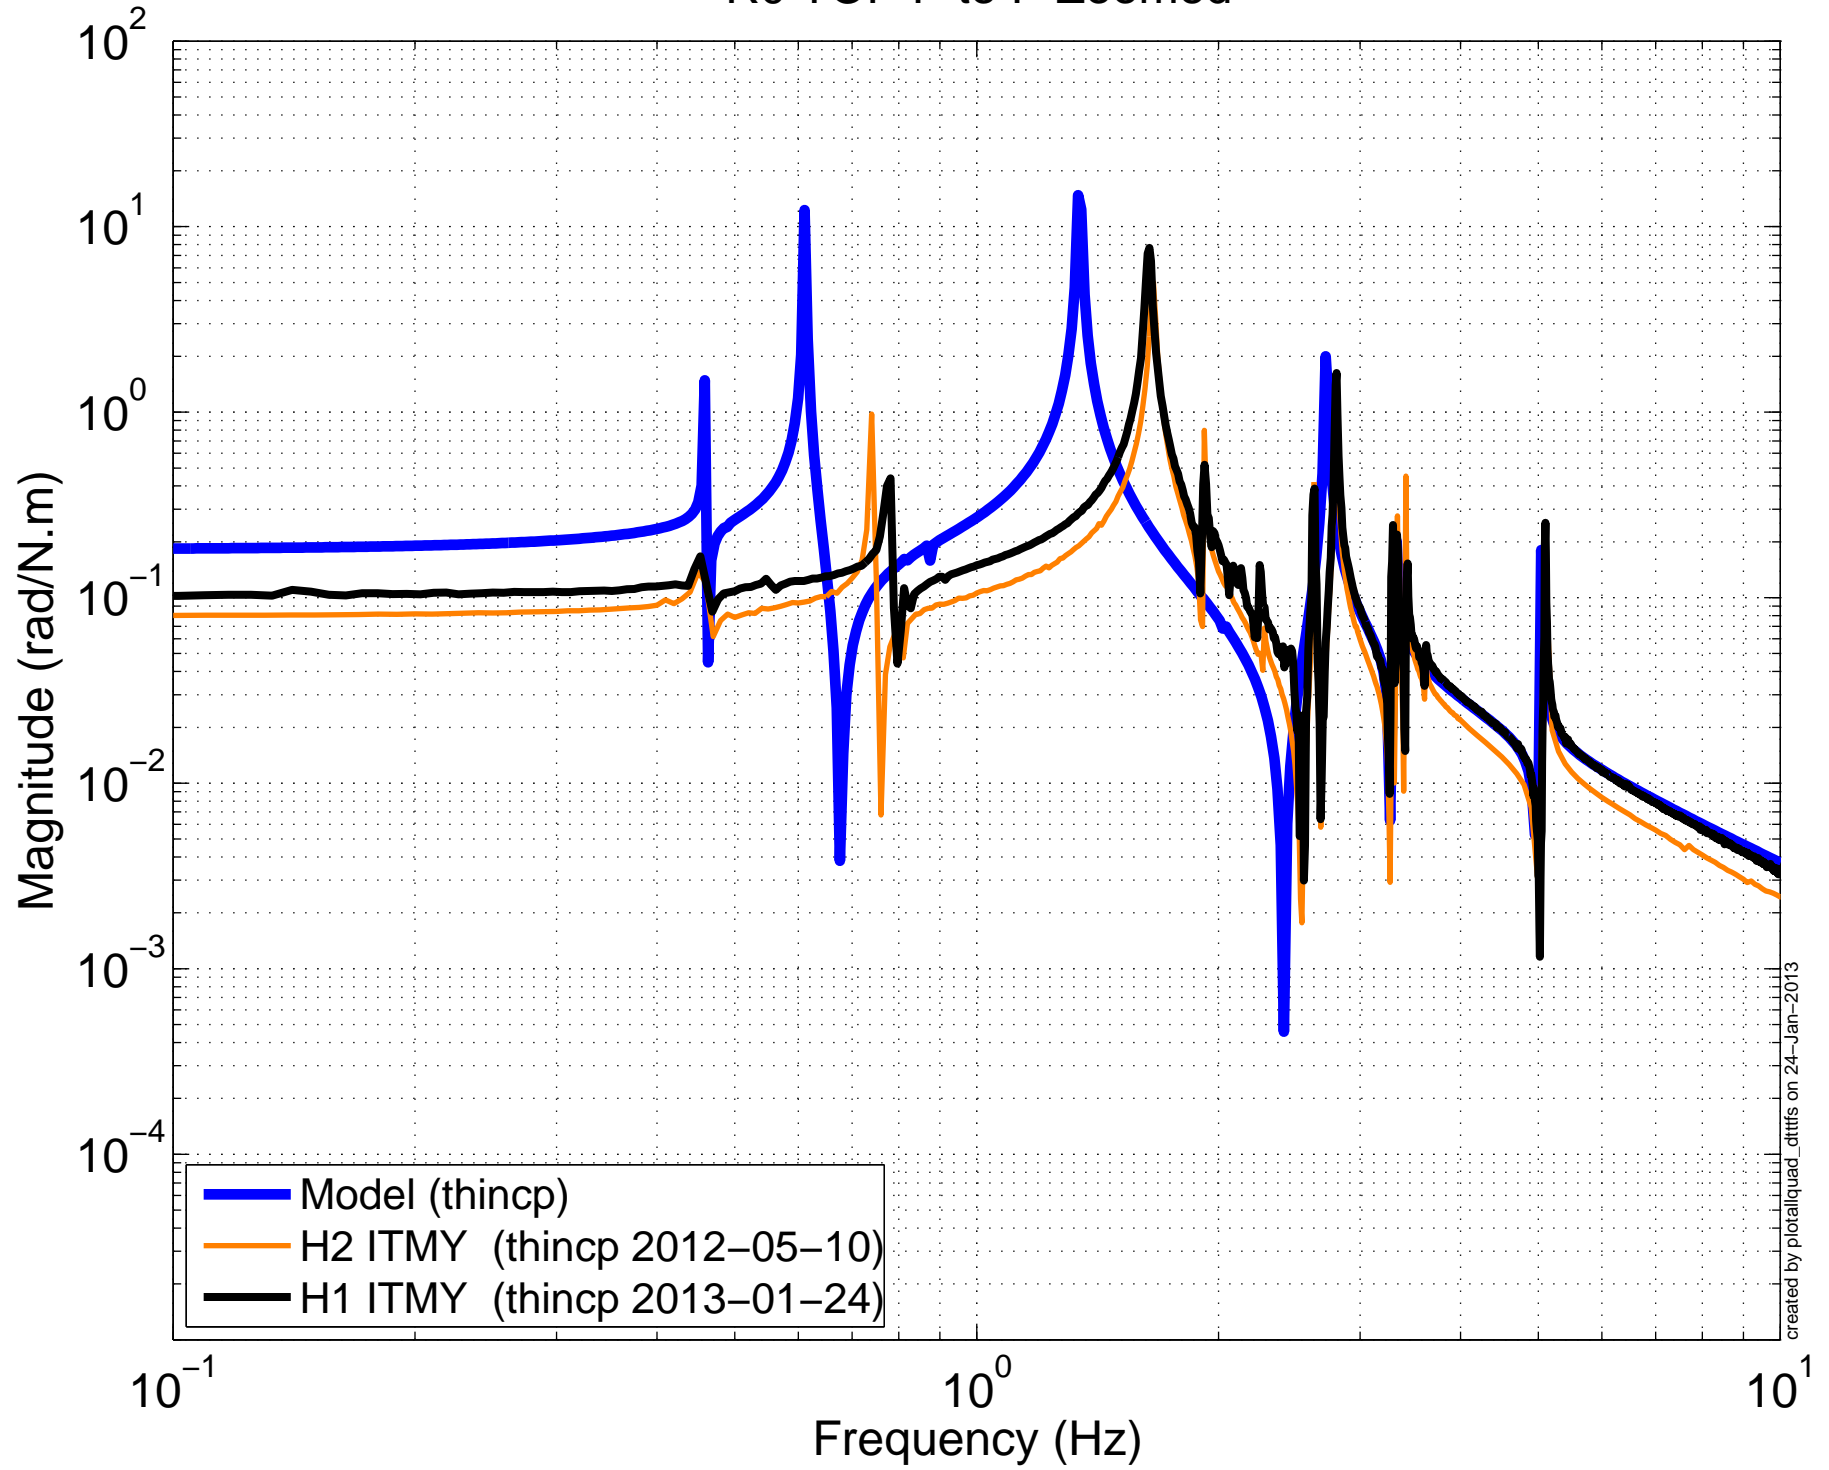

R0 TOP P to P Zoomed