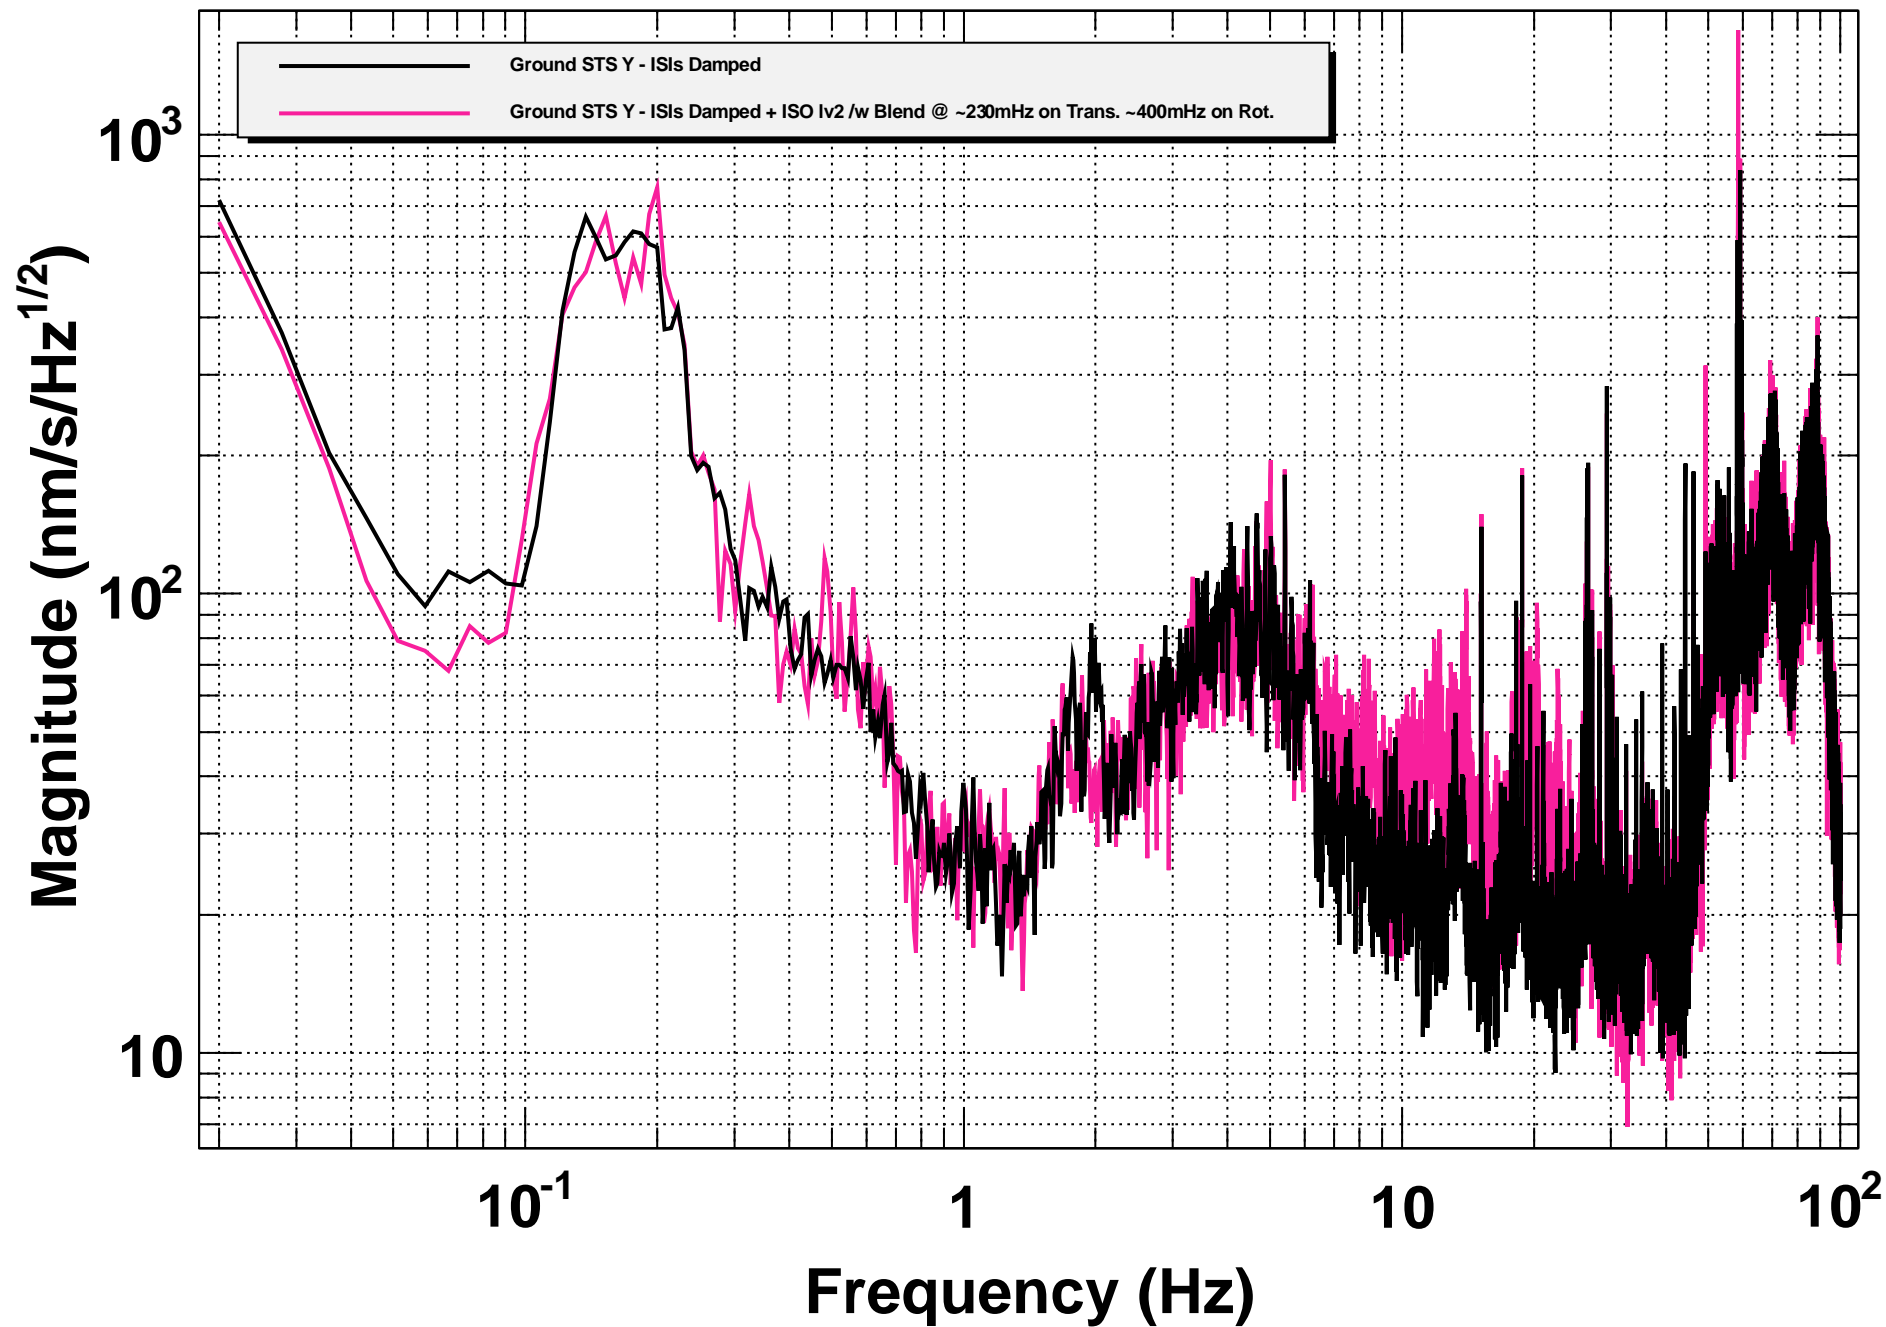

Power spectrum

*T0=30/01/2013 18:07:49

Avg=7

BW=0.0117187

Power spectrum

*T0=30/01/2013 18:07:49

Avg=7

BW=0.0117187

Power spectrum

*T0=30/01/2013 18:07:49

Avg=7

BW=0.0117187