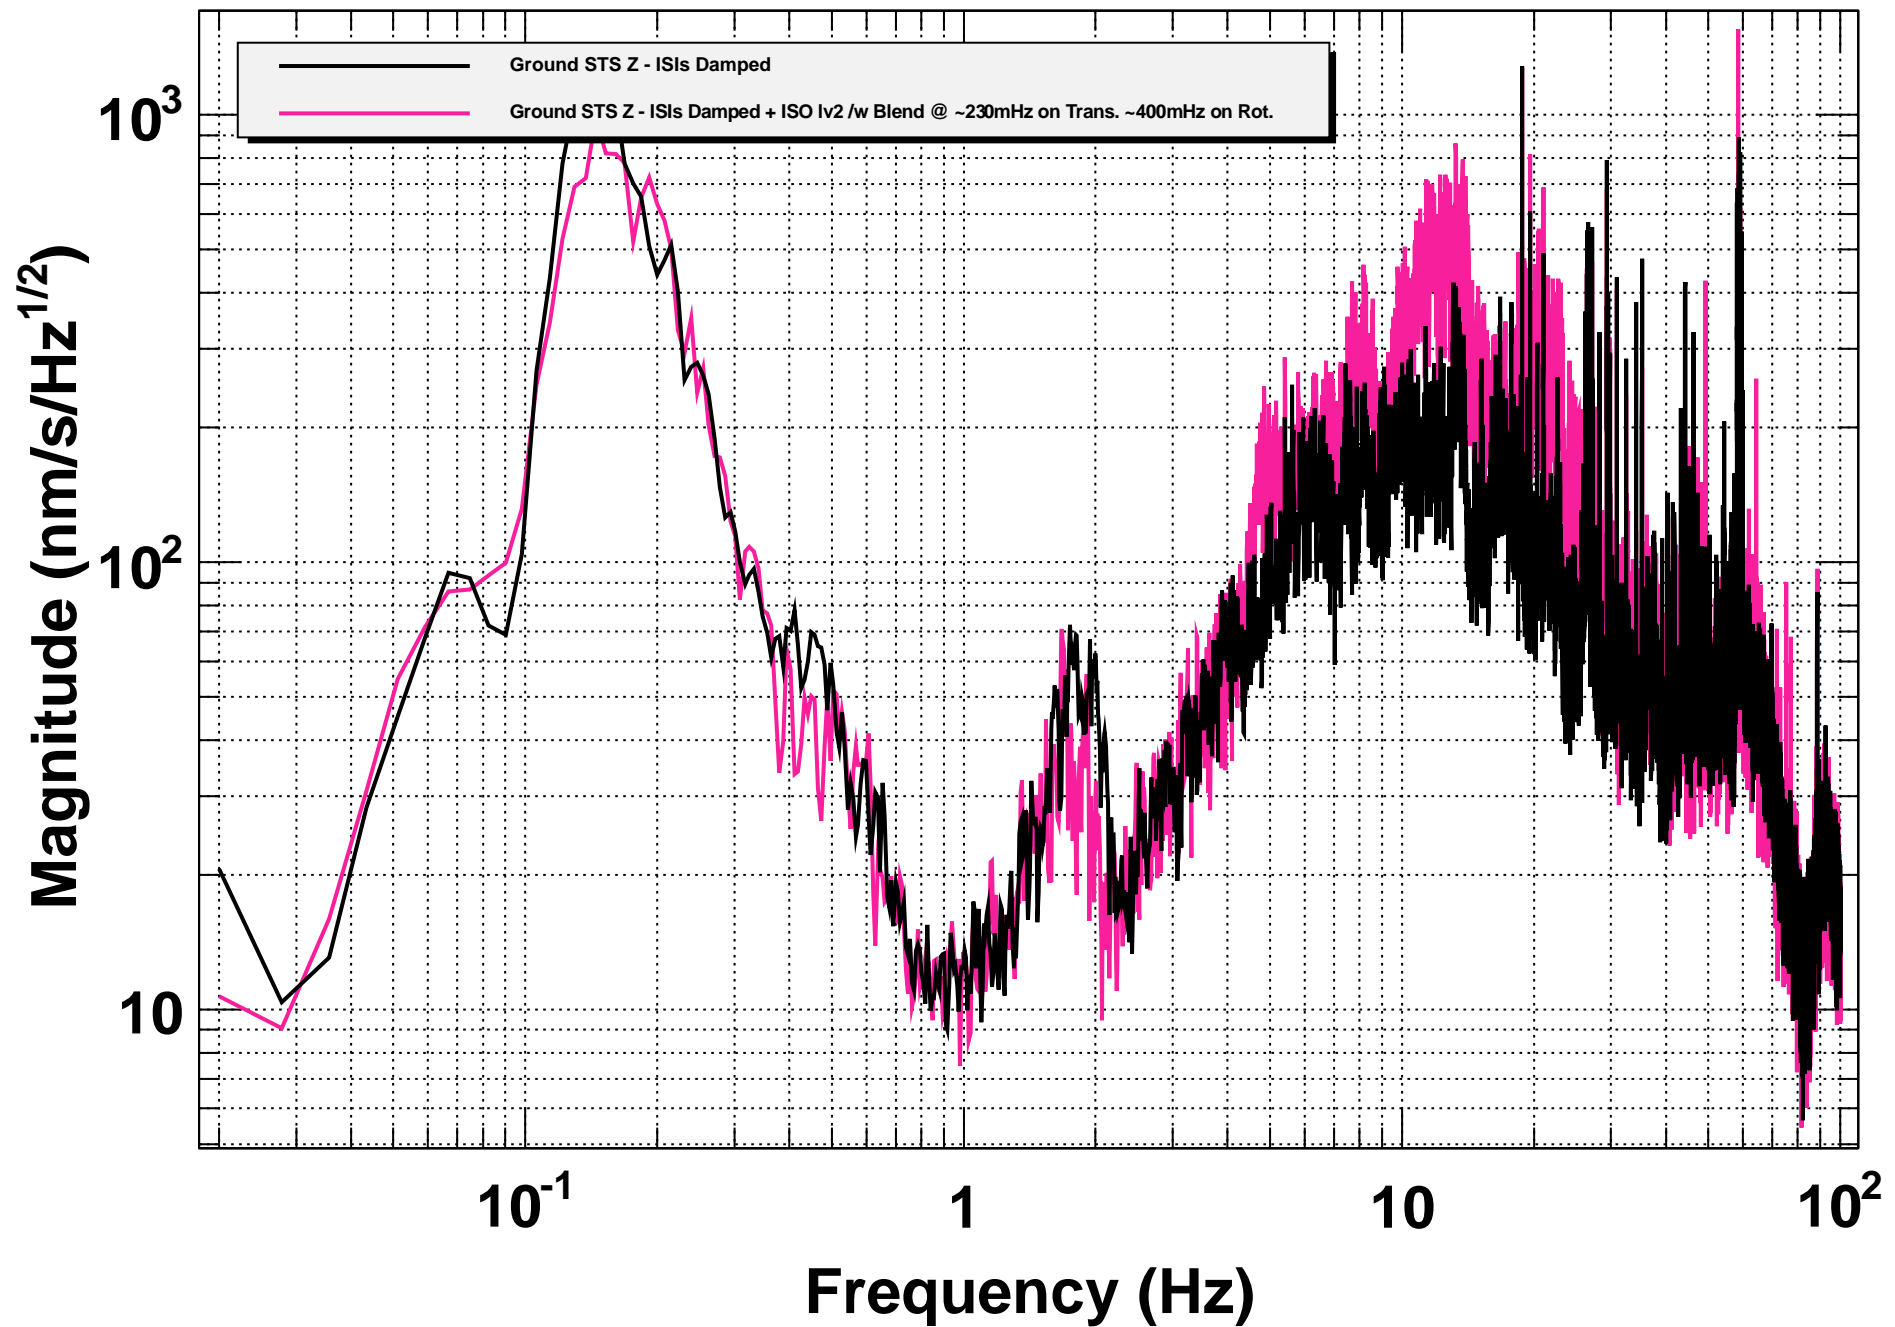

Power spectrum

*T0=30/01/2013 18:07:49

Avg=7

BW=0.0117187

Power spectrum

*T0=30/01/2013 18:07:49

Avg=7

BW=0.0117187

Power spectrum

*T0=30/01/2013 18:07:49

Avg=7

BW=0.0117187