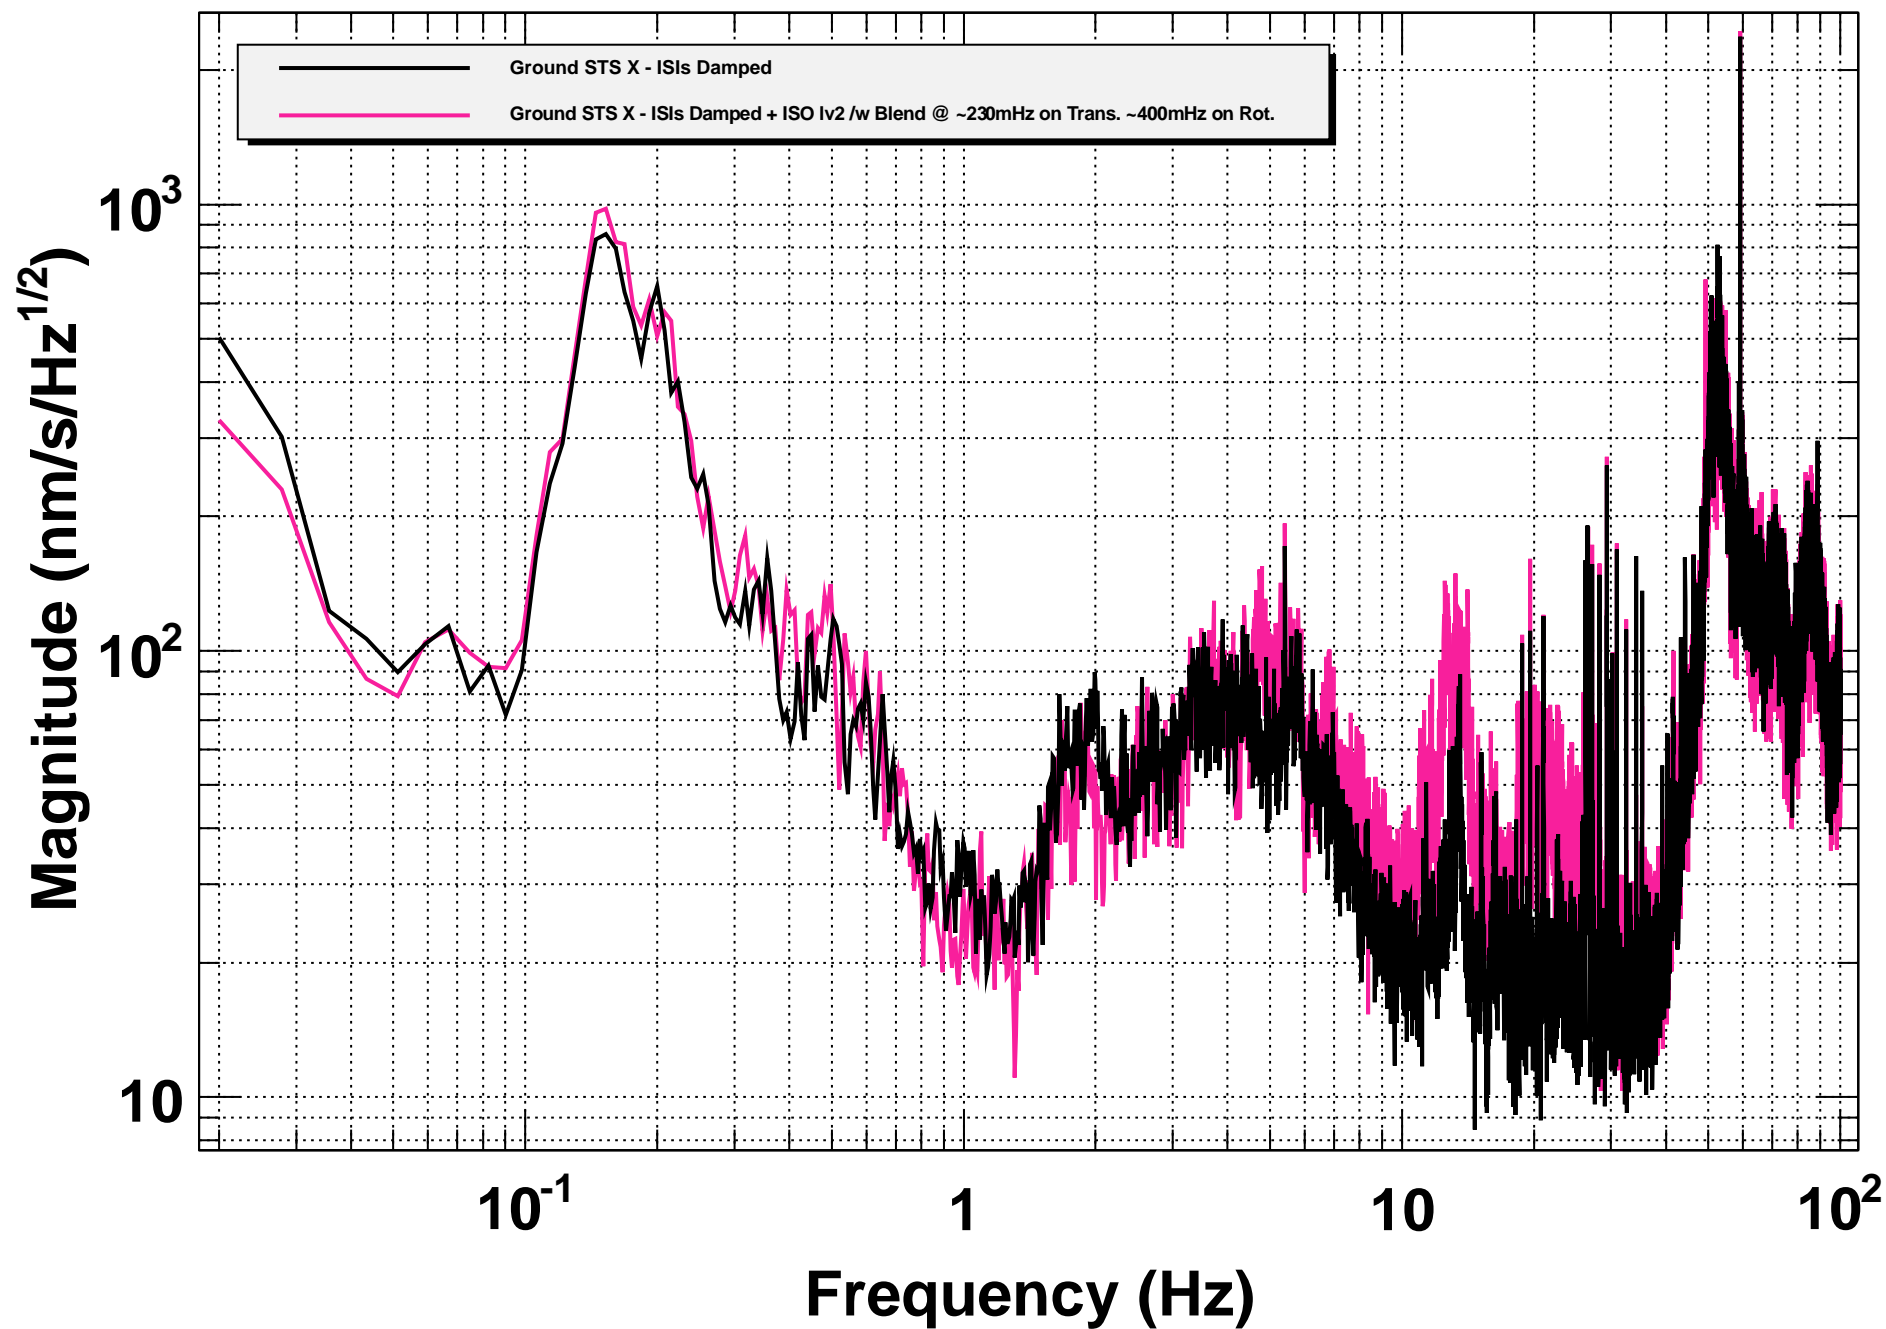

Power spectrum

*T0=30/01/2013 18:07:49

Avg=7

BW=0.0117187

Power spectrum

*T0=30/01/2013 18:07:49

Avg=7

BW=0.0117187

Power spectrum

*T0=30/01/2013 18:07:49

Avg=7

BW=0.0117187