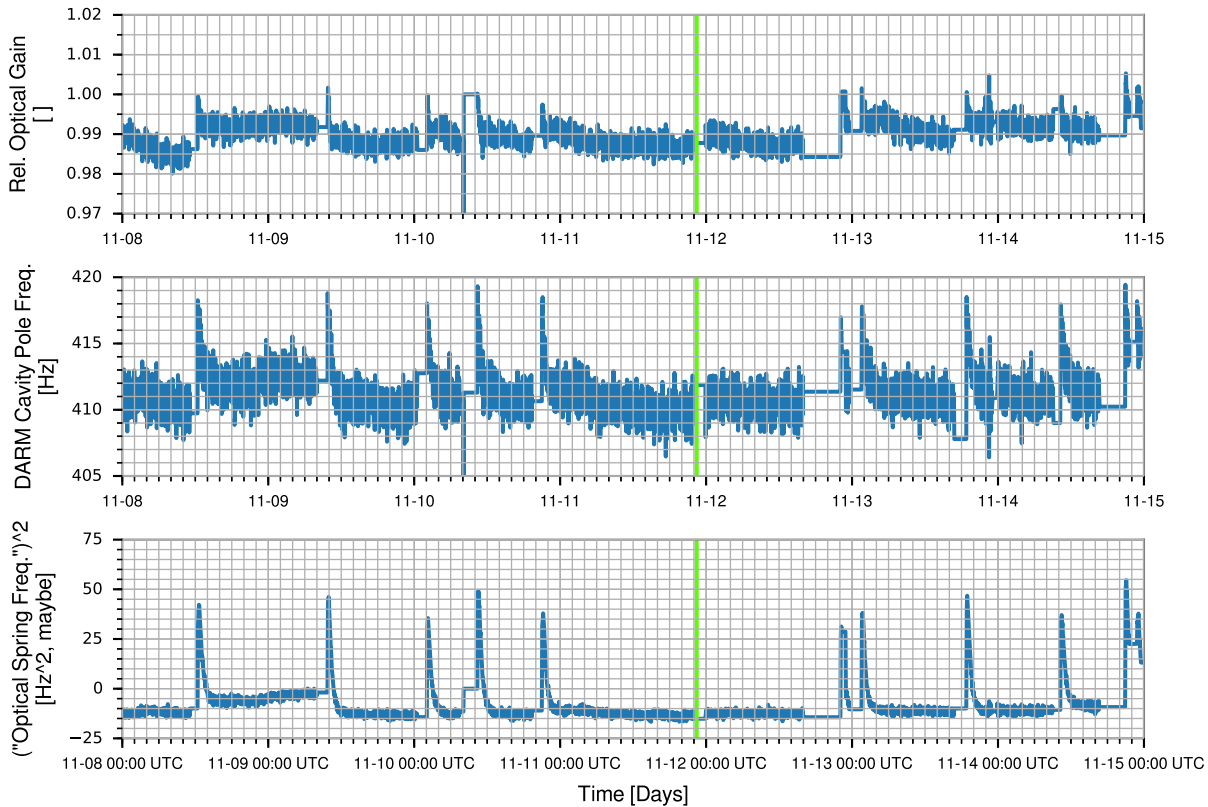

Week 1: 2019-11-01 01:57 UTC to 2019-11-07 23:59 UTC

Week 2: 2019-11-07 23:59 UTC to 2019-11-15 00:00 UTC

Week 3: 2019-11-15 00:00 UTC to 2019-11-22 00:00 UTC

Week 4: 2019-11-22 00:00 UTC to 2019-11-29 00:00 UTC

Week 5: 2019-11-29 00:00 UTC to 2019-12-05 23:59 UTC