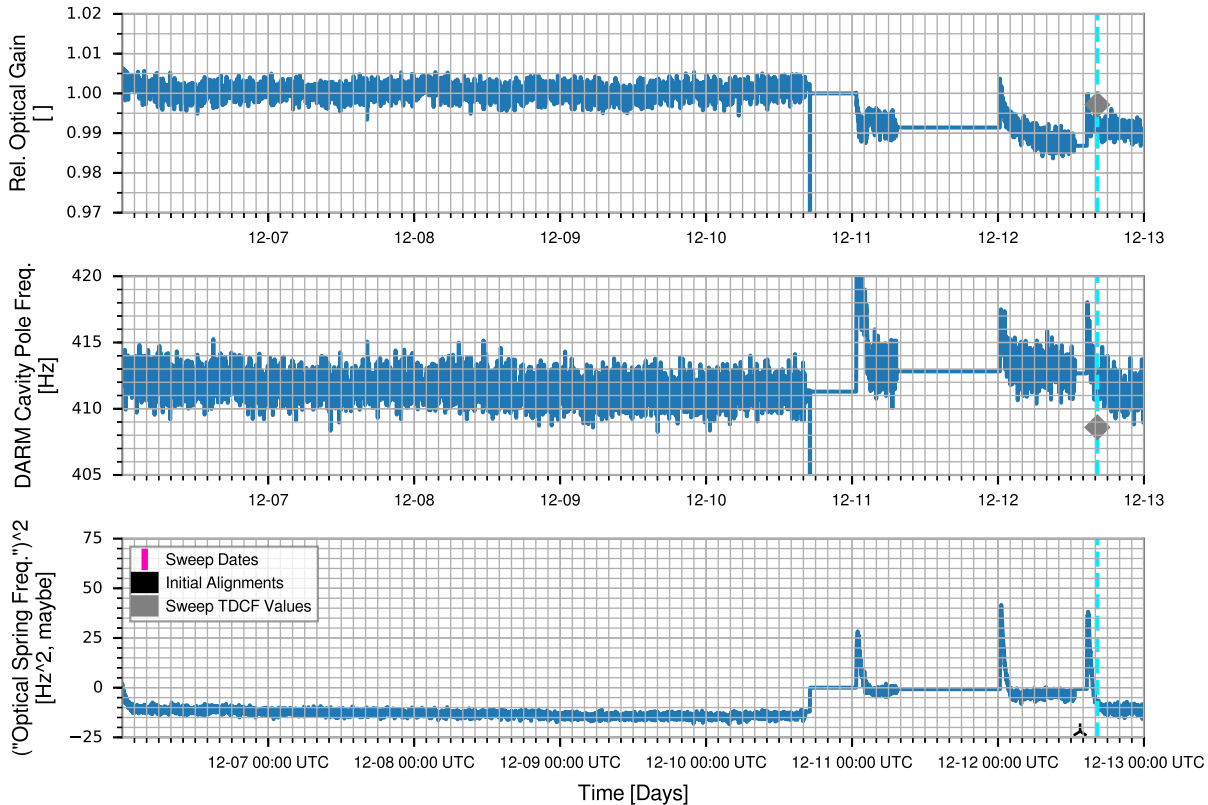

Major Ticks Start at 00:00 UTC

Week 1: 2019-11-01 01:57 UTC to 2019-11-07 23:59 UTC

Week 2: 2019-11-07 23:59 UTC to 2019-11-14 23:59 UTC

Week 3: 2019-11-14 23:59 UTC to 2019-11-22 00:00 UTC

Week 4: 2019-11-22 00:00 UTC to 2019-11-29 00:00 UTC

Week 5: 2019-11-29 00:00 UTC to 2019-12-06 00:00 UTC

Week 6: 2019-12-06 00:00 UTC to 2019-12-13 00:00 UTC

Week 7: 2019-12-13 00:00 UTC to 2019-12-20 00:00 UTC

Week 8: 2019-12-20 00:00 UTC to 2019-12-26 23:59 UTC

Week 9: 2019-12-26 23:59 UTC to 2020-01-02 23:59 UTC

Week 10: 2020-01-02 23:59 UTC to 2020-01-03 21:59 UTC

Time [Days]