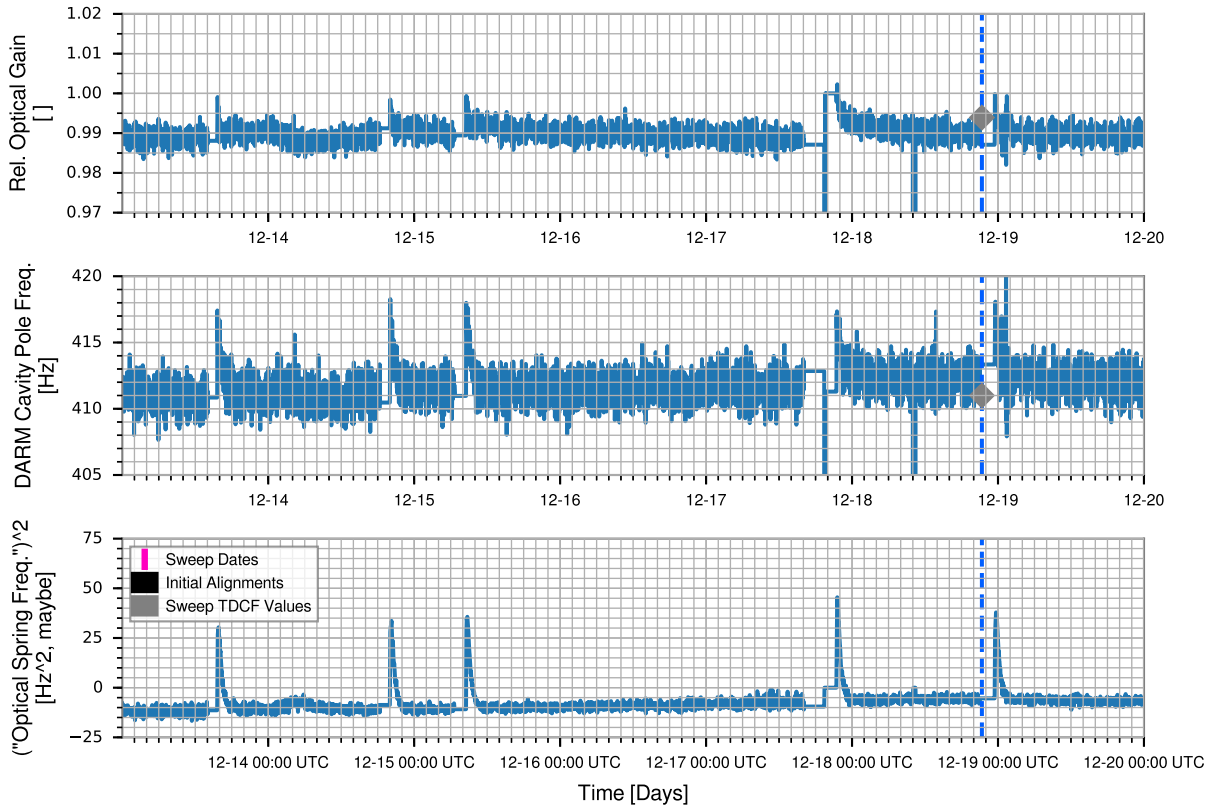

Major Ticks Start at 00:00 UTC

Week 1: 2019-11-01 01:57 UTC to 2019-11-07 23:59 UTC

Week 2: 2019-11-07 23:59 UTC to 2019-11-14 23:59 UTC

Week 3: 2019-11-14 23:59 UTC to 2019-11-22 00:00 UTC

Week 4: 2019-11-22 00:00 UTC to 2019-11-29 00:00 UTC

Week 5: 2019-11-29 00:00 UTC to 2019-12-06 00:00 UTC

Week 6: 2019-12-06 00:00 UTC to 2019-12-13 00:00 UTC

Week 7: 2019-12-13 00:00 UTC to 2019-12-20 00:00 UTC

Week 8: 2019-12-20 00:00 UTC to 2019-12-26 23:59 UTC

Week 9: 2019-12-26 23:59 UTC to 2020-01-02 23:59 UTC

Week 10: 2020-01-02 23:59 UTC to 2020-01-03 21:59 UTC

Time [Days]