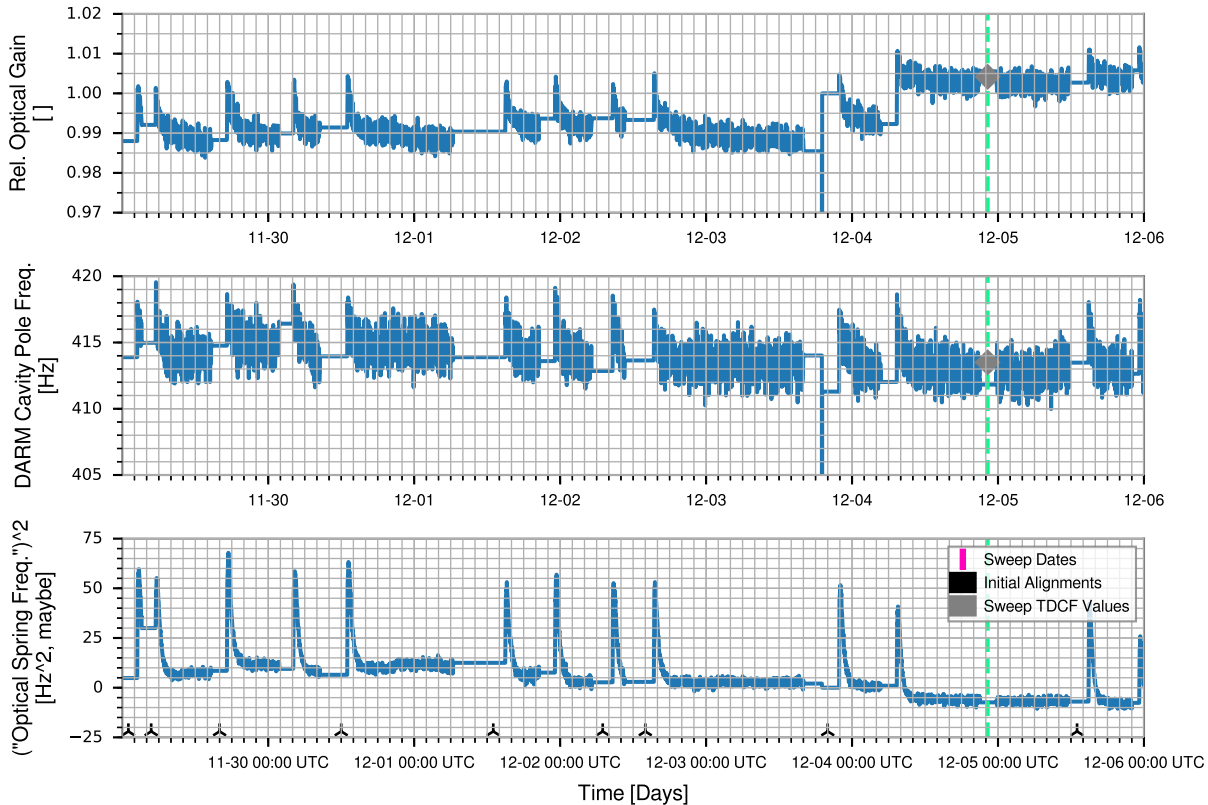

Major Ticks Start at 00:00 UTC

Week 1: 2019-11-01 01:57 UTC to 2019-11-07 23:59 UTC

Week 2: 2019-11-07 23:59 UTC to 2019-11-14 23:59 UTC

Week 3: 2019-11-14 23:59 UTC to 2019-11-22 00:00 UTC

Week 4: 2019-11-22 00:00 UTC to 2019-11-29 00:00 UTC

Week 5: 2019-11-29 00:00 UTC to 2019-12-06 00:00 UTC

Week 6: 2019-12-06 00:00 UTC to 2019-12-13 00:00 UTC

Week 7: 2019-12-13 00:00 UTC to 2019-12-20 00:00 UTC

Week 8: 2019-12-20 00:00 UTC to 2019-12-26 23:59 UTC

Week 9: 2019-12-26 23:59 UTC to 2020-01-02 23:59 UTC

Week 10: 2020-01-02 23:59 UTC to 2020-01-03 21:59 UTC

Time [Days]