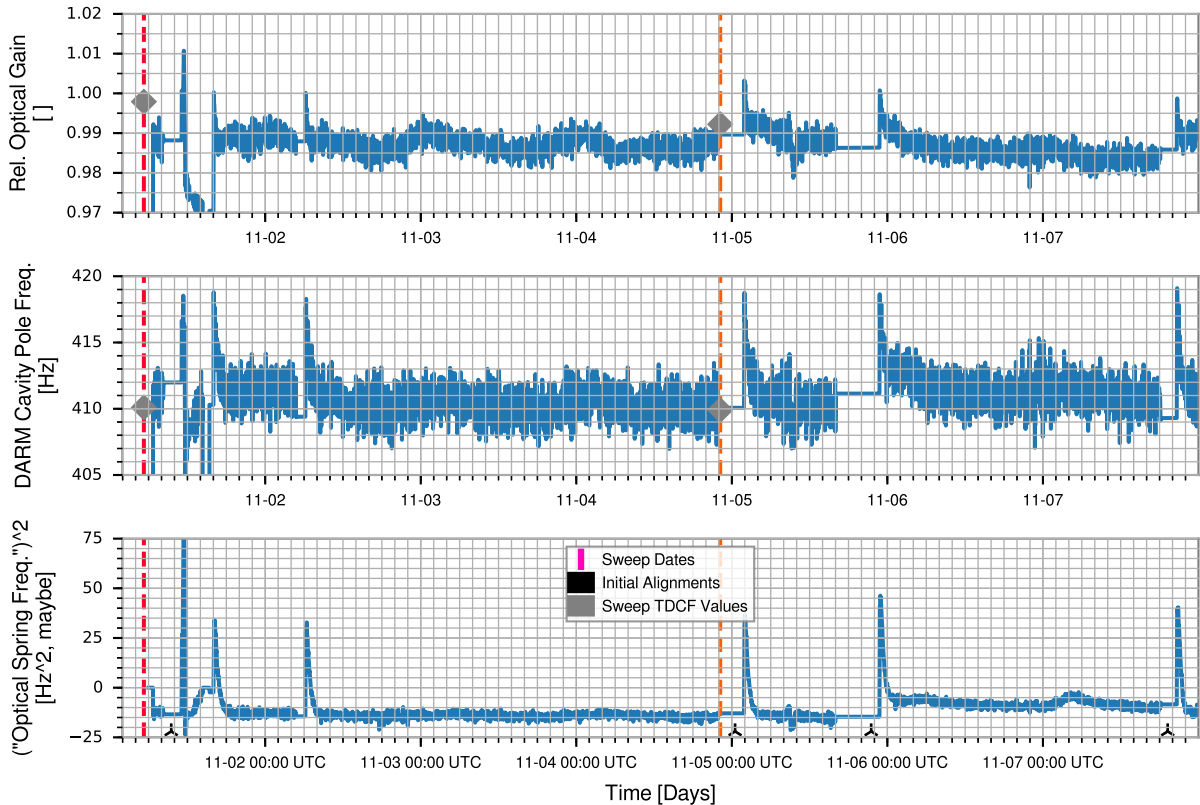

Major Ticks Start at 00:00 UTC

Week 1: 2019-11-01 01:57 UTC to 2019-11-07 23:59 UTC

Week 2: 2019-11-07 23:59 UTC to 2019-11-14 23:59 UTC

Week 3: 2019-11-14 23:59 UTC to 2019-11-22 00:00 UTC

Week 4: 2019-11-22 00:00 UTC to 2019-11-29 00:00 UTC

Week 5: 2019-11-29 00:00 UTC to 2019-12-06 00:00 UTC

Week 6: 2019-12-06 00:00 UTC to 2019-12-13 00:00 UTC

Week 7: 2019-12-13 00:00 UTC to 2019-12-20 00:00 UTC

Week 8: 2019-12-20 00:00 UTC to 2019-12-26 23:59 UTC

Week 9: 2019-12-26 23:59 UTC to 2020-01-02 23:59 UTC

Week 10: 2020-01-02 23:59 UTC to 2020-01-03 21:59 UTC

Time [Days]