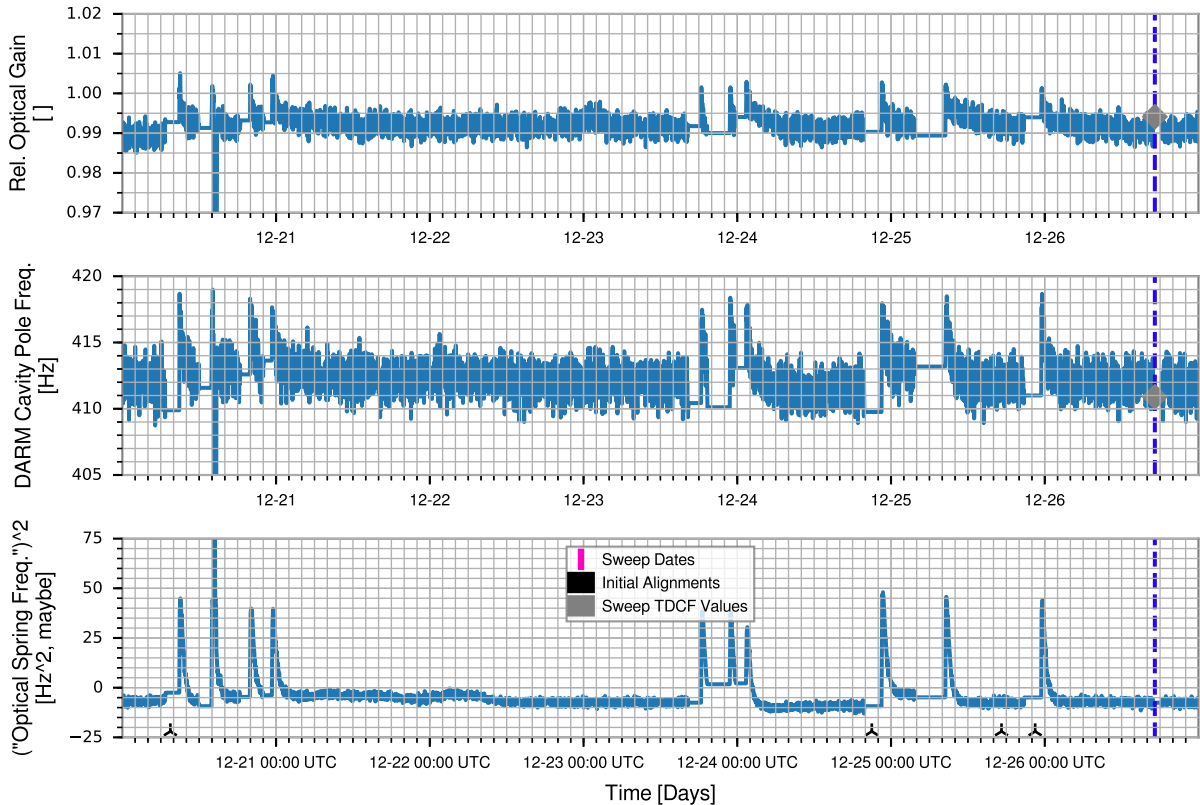

Week 5: 2019-11-29 00:00 UTC to 2019-12-06 00:00 UTC

Week 6: 2019-12-06 00:00 UTC to 2019-12-13 00:00 UTC

Week 7: 2019-12-13 00:00 UTC to 2019-12-20 00:00 UTC

Week 8: 2019-12-20 00:00 UTC to 2019-12-26 23:59 UTC

Week 9: 2019-12-26 23:59 UTC to 2020-01-02 23:59 UTC

Week 10: 2020-01-02 23:59 UTC to 2020-01-03 21:59 UTC

Time [Days]