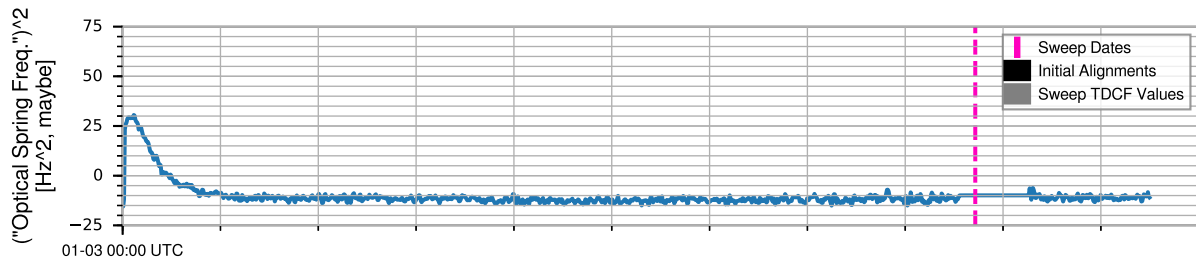

Week 5: 2019-11-29 00:00 UTC to 2019-12-06 00:00 UTC

Week 6: 2019-12-06 00:00 UTC to 2019-12-13 00:00 UTC

Week 7: 2019-12-13 00:00 UTC to 2019-12-20 00:00 UTC

Week 8: 2019-12-20 00:00 UTC to 2019-12-26 23:59 UTC

Week 9: 2019-12-26 23:59 UTC to 2020-01-02 23:59 UTC

Week 10: 2020-01-02 23:59 UTC to 2020-01-03 21:59 UTC

Time [Days]