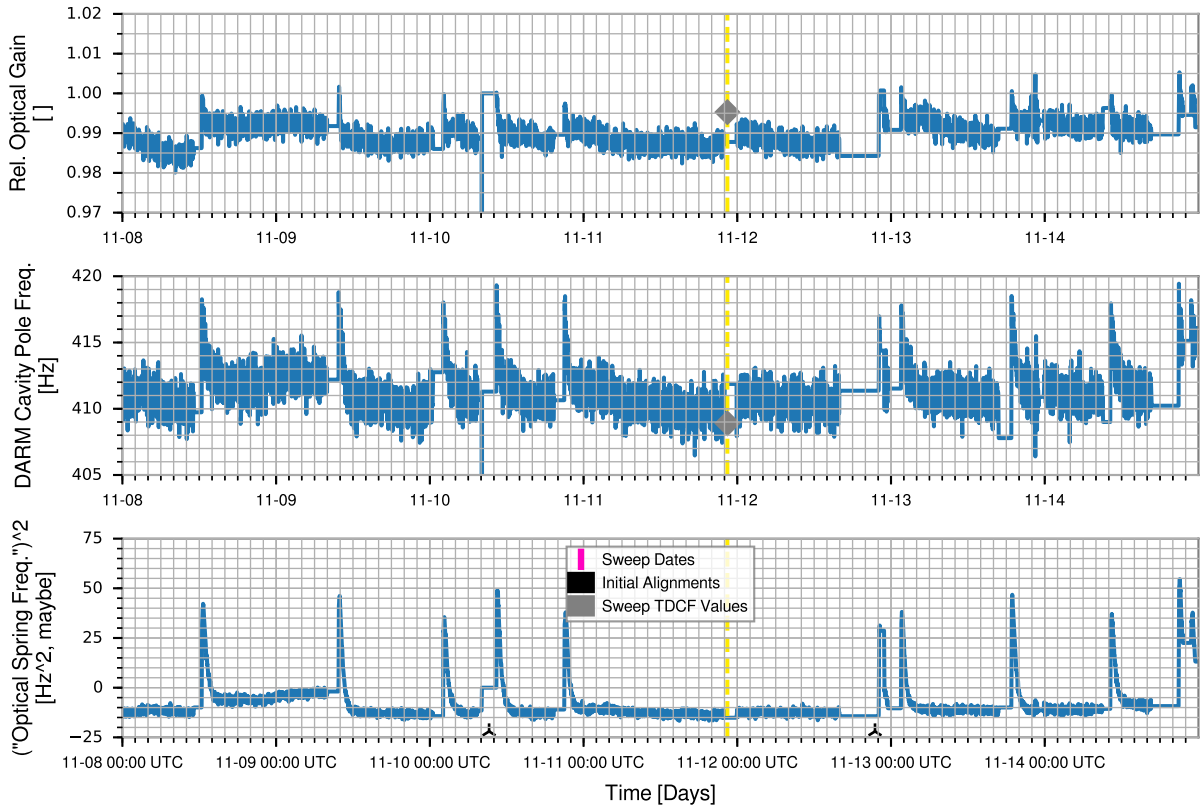

Major Ticks Start at 00:00 UTC

Week 1: 2019-11-01 01:57 UTC to 2019-11-07 23:59 UTC

Week 2: 2019-11-07 23:59 UTC to 2019-11-14 23:59 UTC

Week 3: 2019-11-14 23:59 UTC to 2019-11-22 00:00 UTC

Week 4: 2019-11-22 00:00 UTC to 2019-11-29 00:00 UTC

Week 5: 2019-11-29 00:00 UTC to 2019-12-06 00:00 UTC

Week 6: 2019-12-06 00:00 UTC to 2019-12-13 00:00 UTC

Week 7: 2019-12-13 00:00 UTC to 2019-12-20 00:00 UTC

Week 8: 2019-12-20 00:00 UTC to 2019-12-26 23:59 UTC

Week 9: 2019-12-26 23:59 UTC to 2020-01-02 23:59 UTC

Week 10: 2020-01-02 23:59 UTC to 2020-01-03 21:59 UTC

Time [Days]