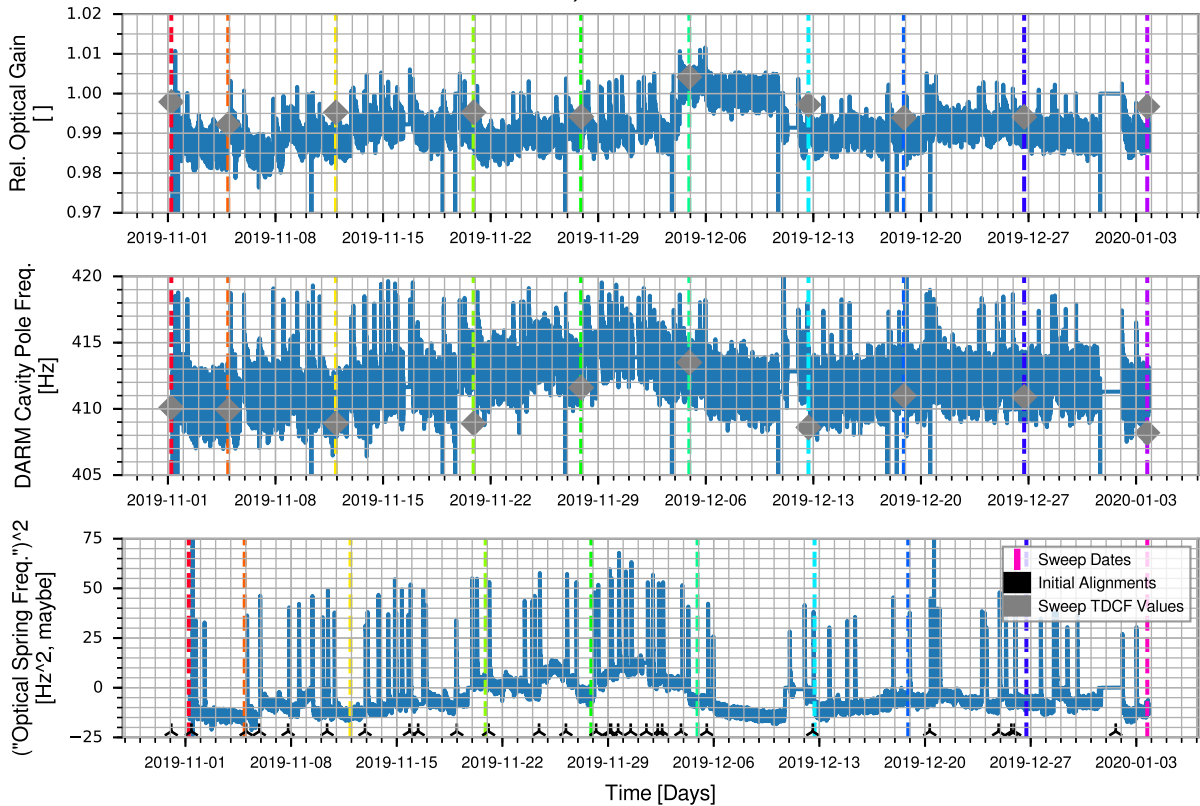

Major Ticks Start at 00:00 UTC

Week 1: 2019-11-01 01:57 UTC to 2019-11-07 23:59 UTC

Week 2: 2019-11-07 23:59 UTC to 2019-11-14 23:59 UTC

Week 3: 2019-11-14 23:59 UTC to 2019-11-22 00:00 UTC

Week 4: 2019-11-22 00:00 UTC to 2019-11-29 00:00 UTC

Week 5: 2019-11-29 00:00 UTC to 2019-12-06 00:00 UTC

Week 6: 2019-12-06 00:00 UTC to 2019-12-13 00:00 UTC

Week 7: 2019-12-13 00:00 UTC to 2019-12-20 00:00 UTC

Week 8: 2019-12-20 00:00 UTC to 2019-12-26 23:59 UTC

Week 9: 2019-12-26 23:59 UTC to 2020-01-02 23:59 UTC

Week 10: 2020-01-02 23:59 UTC to 2020-01-03 21:59 UTC

Time [Days]