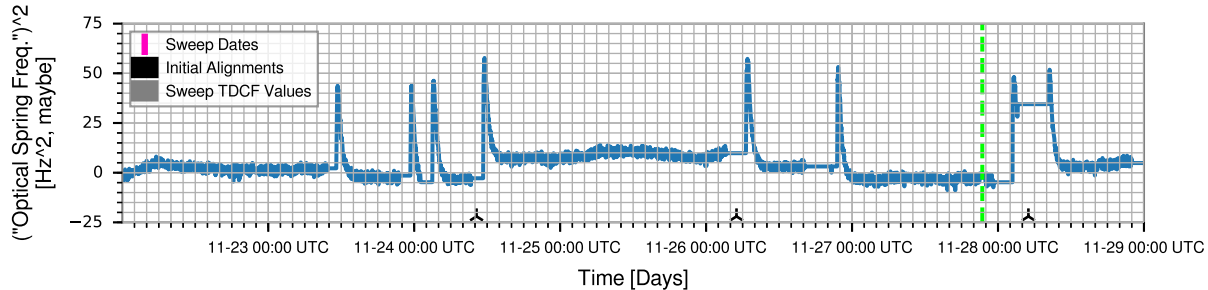

Major Ticks Start at 00:00 UTC

Week 1: 2019-11-01 01:57 UTC to 2019-11-07 23:59 UTC

Week 2: 2019-11-07 23:59 UTC to 2019-11-14 23:59 UTC

Week 3: 2019-11-14 23:59 UTC to 2019-11-22 00:00 UTC

Week 4: 2019-11-22 00:00 UTC to 2019-11-29 00:00 UTC

Week 5: 2019-11-29 00:00 UTC to 2019-12-06 00:00 UTC

Week 6: 2019-12-06 00:00 UTC to 2019-12-13 00:00 UTC

Week 7: 2019-12-13 00:00 UTC to 2019-12-20 00:00 UTC

Week 8: 2019-12-20 00:00 UTC to 2019-12-26 23:59 UTC

Week 9: 2019-12-26 23:59 UTC to 2020-01-02 23:59 UTC

Week 10: 2020-01-02 23:59 UTC to 2020-01-03 21:59 UTC

Time [Days]