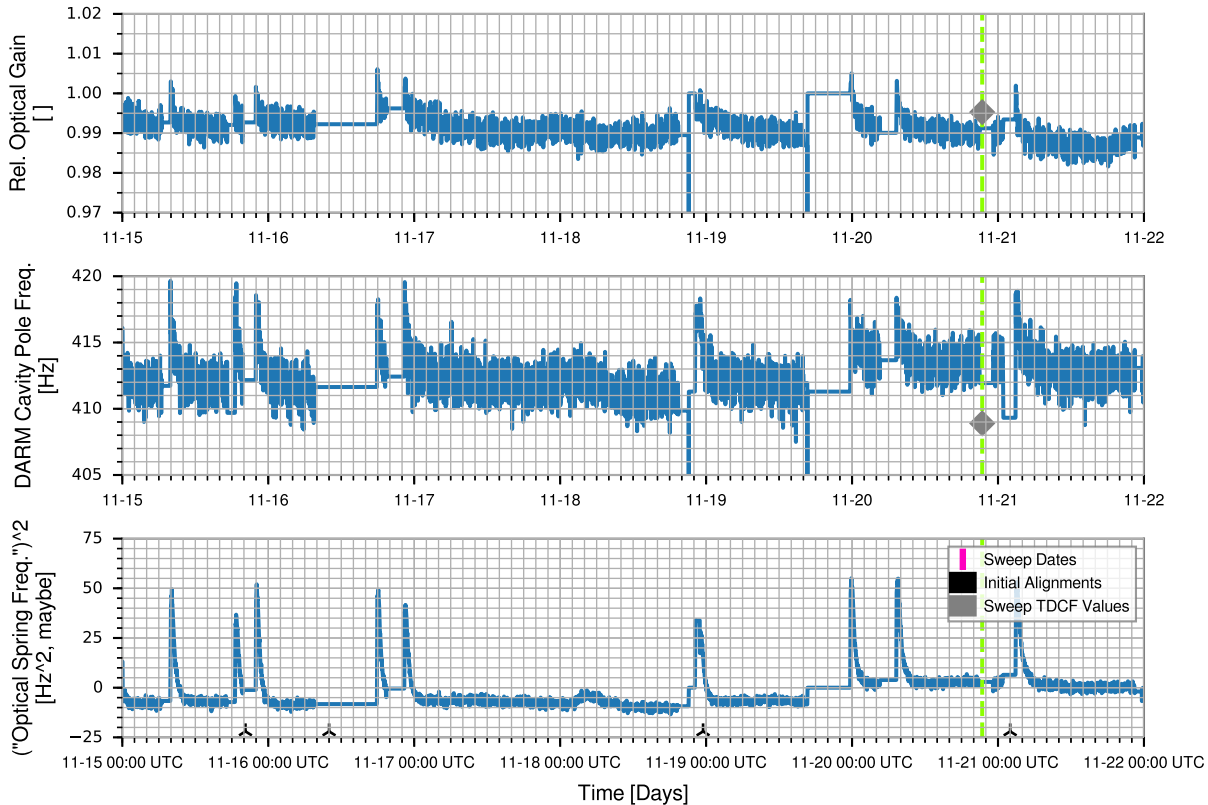

Major Ticks Start at 00:00 UTC

Week 1: 2019-11-01 01:57 UTC to 2019-11-07 23:59 UTC

Week 2: 2019-11-07 23:59 UTC to 2019-11-14 23:59 UTC

Week 3: 2019-11-14 23:59 UTC to 2019-11-22 00:00 UTC

Week 4: 2019-11-22 00:00 UTC to 2019-11-29 00:00 UTC

Week 5: 2019-11-29 00:00 UTC to 2019-12-06 00:00 UTC

Week 6: 2019-12-06 00:00 UTC to 2019-12-13 00:00 UTC

Week 7: 2019-12-13 00:00 UTC to 2019-12-20 00:00 UTC

Week 8: 2019-12-20 00:00 UTC to 2019-12-26 23:59 UTC

Week 9: 2019-12-26 23:59 UTC to 2020-01-02 23:59 UTC

Week 10: 2020-01-02 23:59 UTC to 2020-01-03 21:59 UTC

Time [Days]