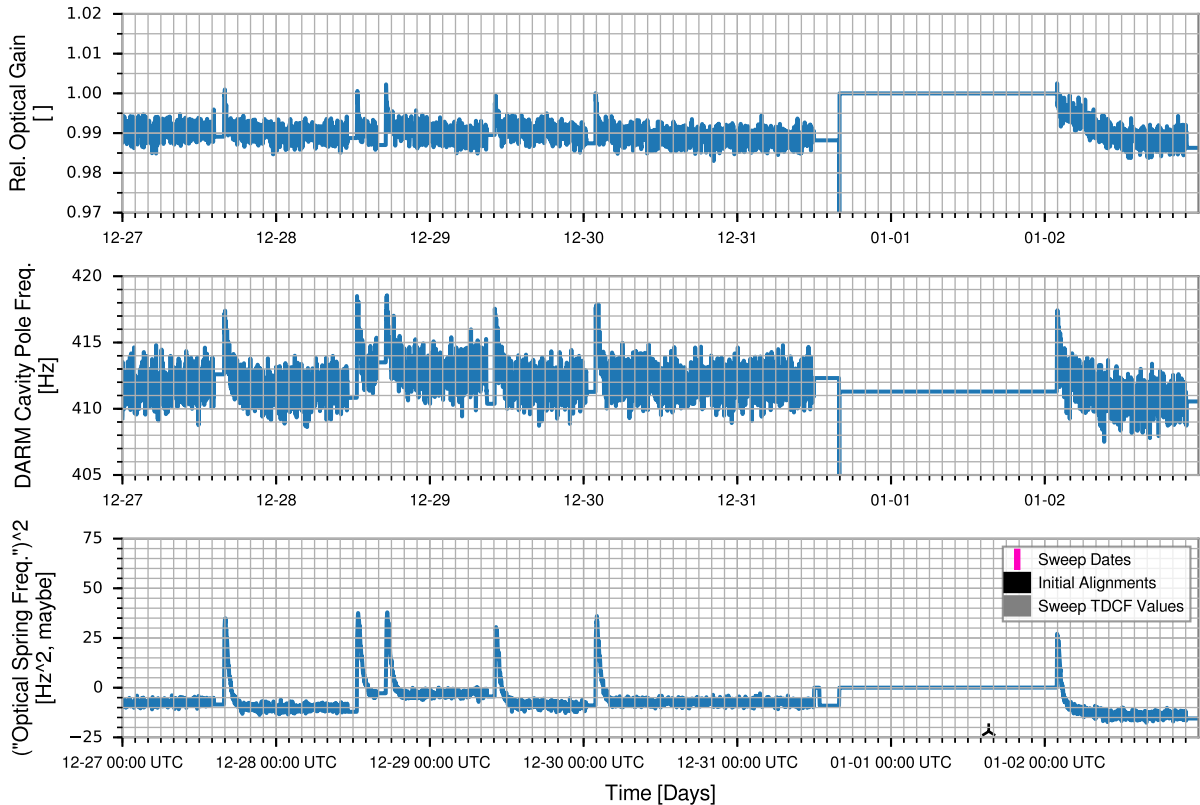

Week 5: 2019-11-29 00:00 UTC to 2019-12-06 00:00 UTC

Week 6: 2019-12-06 00:00 UTC to 2019-12-13 00:00 UTC

Week 7: 2019-12-13 00:00 UTC to 2019-12-20 00:00 UTC

Week 8: 2019-12-20 00:00 UTC to 2019-12-26 23:59 UTC

Week 9: 2019-12-26 23:59 UTC to 2020-01-02 23:59 UTC

Week 10: 2020-01-02 23:59 UTC to 2020-01-03 21:59 UTC

Time [Days]