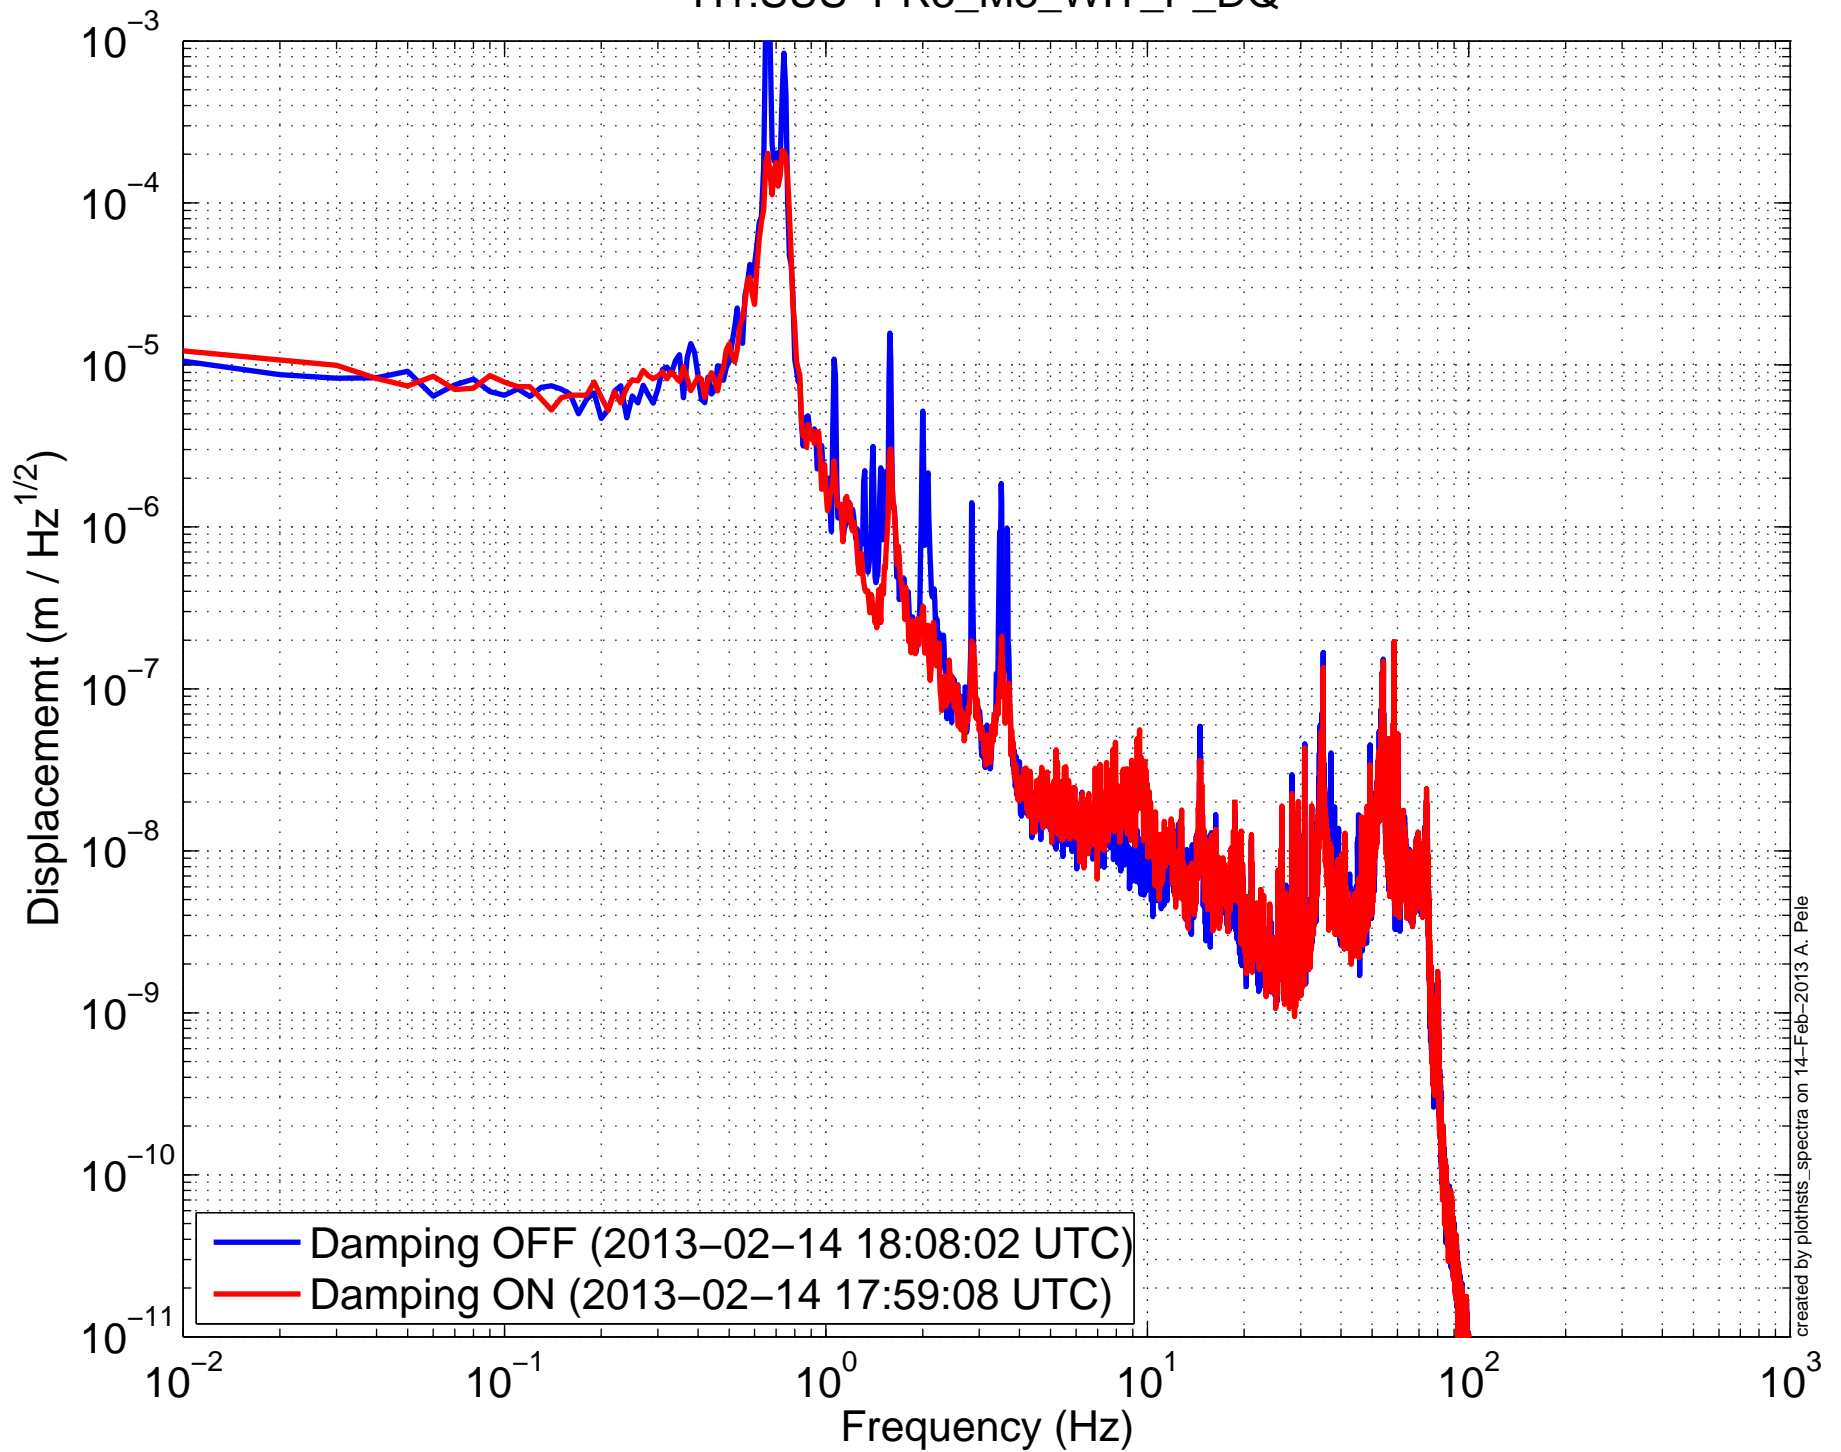

H1SUSPR3 (HLTS) Amplitude Spectral Density
H1:SUS-PR3_M3_OSEMINF_LL_OUT_DQ

H1SUSPR3 (HLTS) Amplitude Spectral Density
H1:SUS-PR3_M3_OSEMINF_LR_OUT_DQ

H1SUSPR3 (HLTS) Amplitude Spectral Density
H1:SUS-PR3_M3_OSEMINF_UL_OUT_DQ

H1SUSPR3 (HLTS) Amplitude Spectral Density
H1:SUS-PR3_M3_OSEMINF_UR_OUT_DQ

H1SUSPR3 (HLTS) Amplitude Spectral Density H1:SUS-PR3_M3_WIT_L_DQ

H1SUSPR3 (HLTS) Amplitude Spectral Density
H1:SUS-PR3_M3_WIT_P_DQ