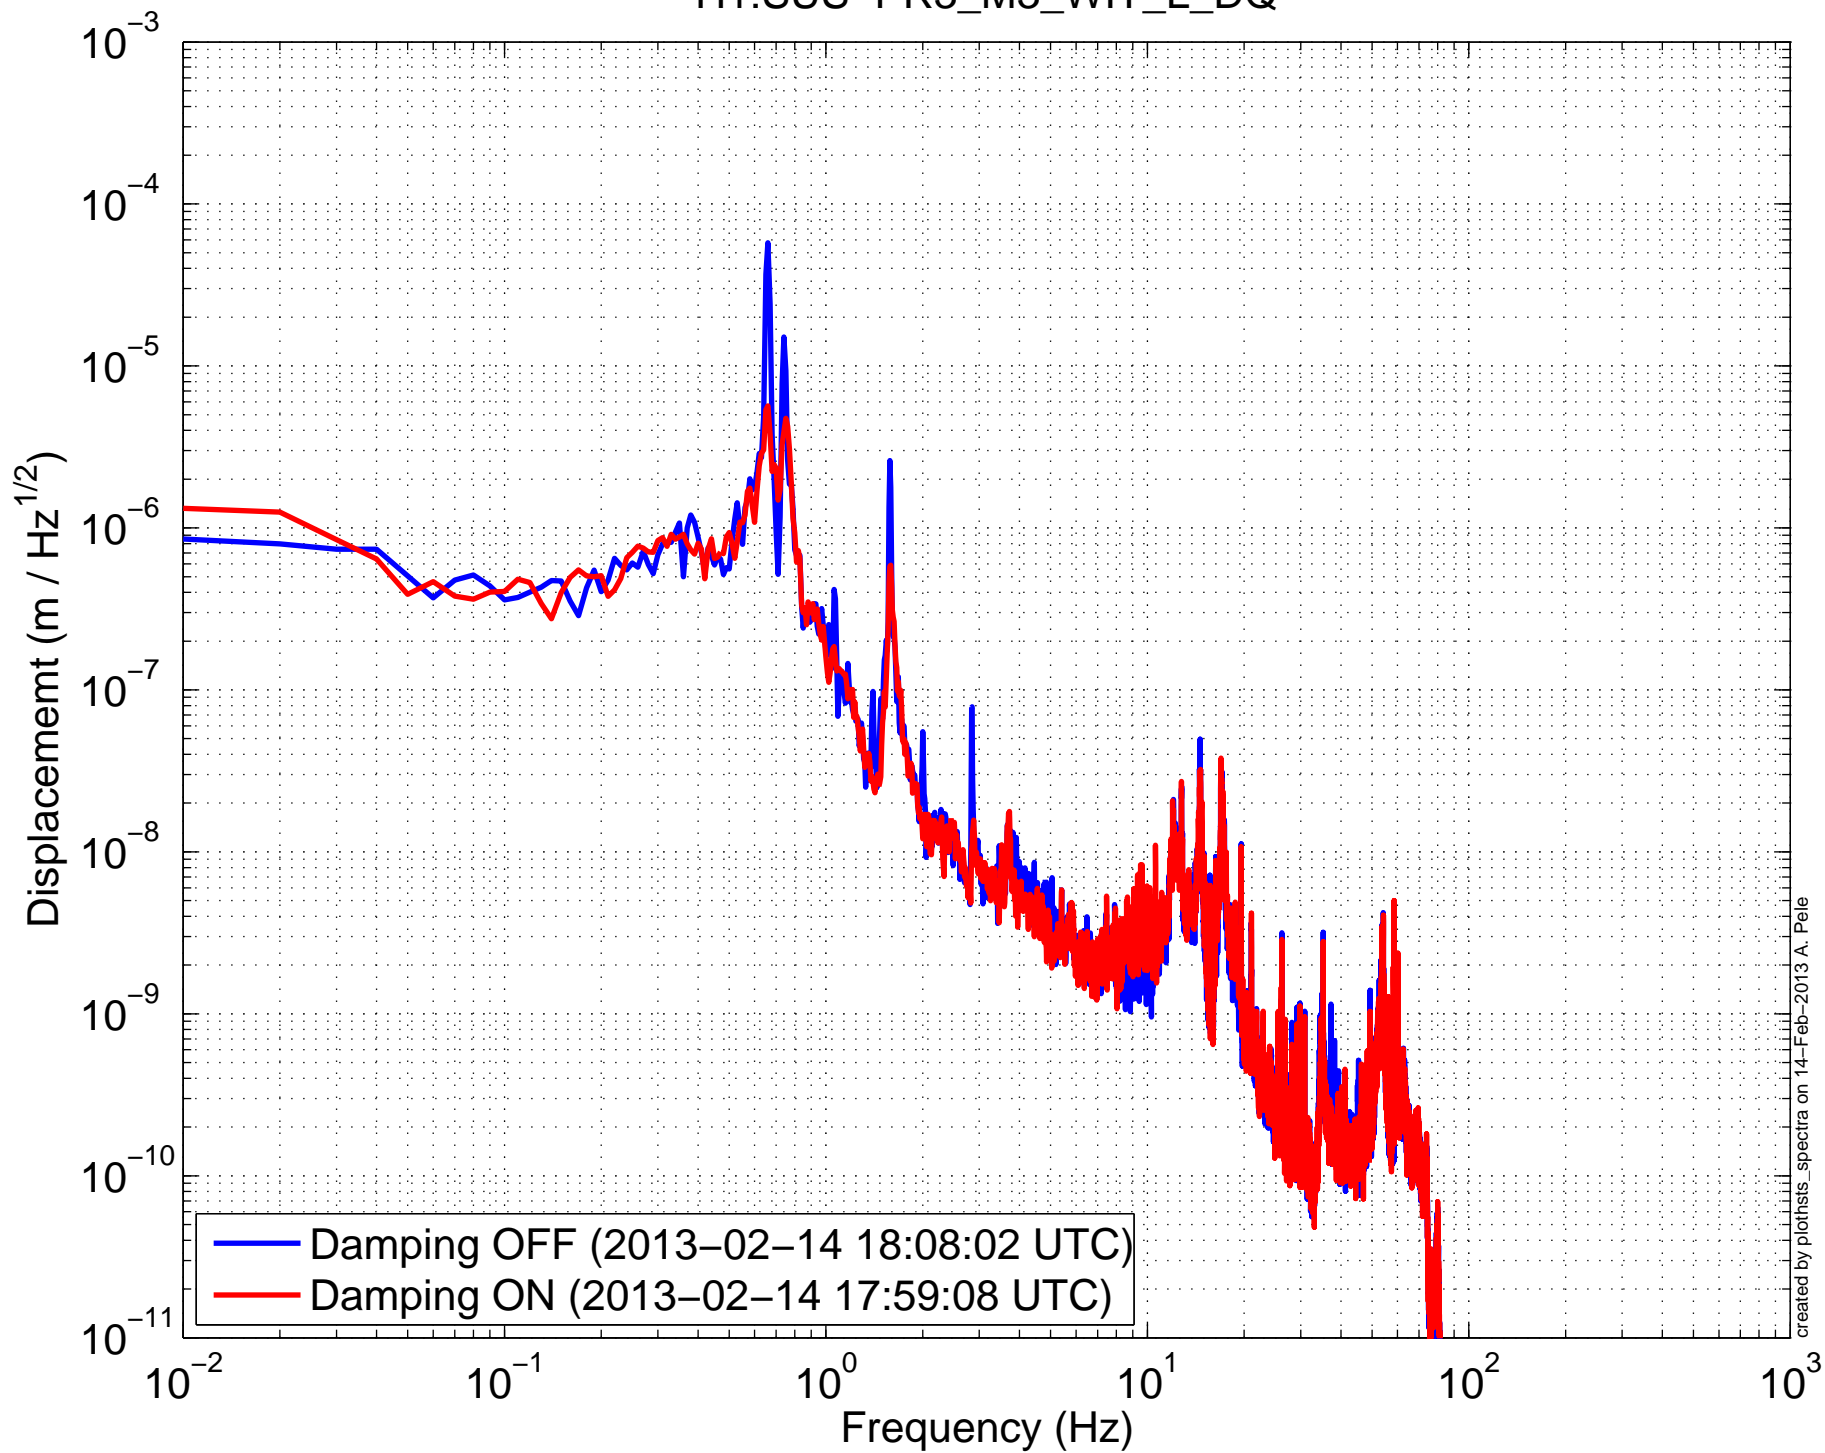

H1SUSPR3 (HLTS) Amplitude Spectral Density
H1:SUS-PR3_M3_OSEMINF_LL_OUT_DQ

H1SUSPR3 (HLTS) Amplitude Spectral Density
H1:SUS-PR3_M3_OSEMINF_LR_OUT_DQ

H1SUSPR3 (HLTS) Amplitude Spectral Density
H1:SUS-PR3_M3_OSEMINF_UL_OUT_DQ

H1SUSPR3 (HLTS) Amplitude Spectral Density
H1:SUS-PR3_M3_OSEMINF_UR_OUT_DQ

H1SUSPR3 (HLTS) Amplitude Spectral Density H1:SUS-PR3_M3_WIT_L_DQ

H1SUSPR3 (HLTS) Amplitude Spectral Density
H1:SUS-PR3_M3_WIT_P_DQ

H1SUSPR3 (HLTS) Amplitude Spectral Density
H1:SUS-PR3_M3_WIT_Y_DQ