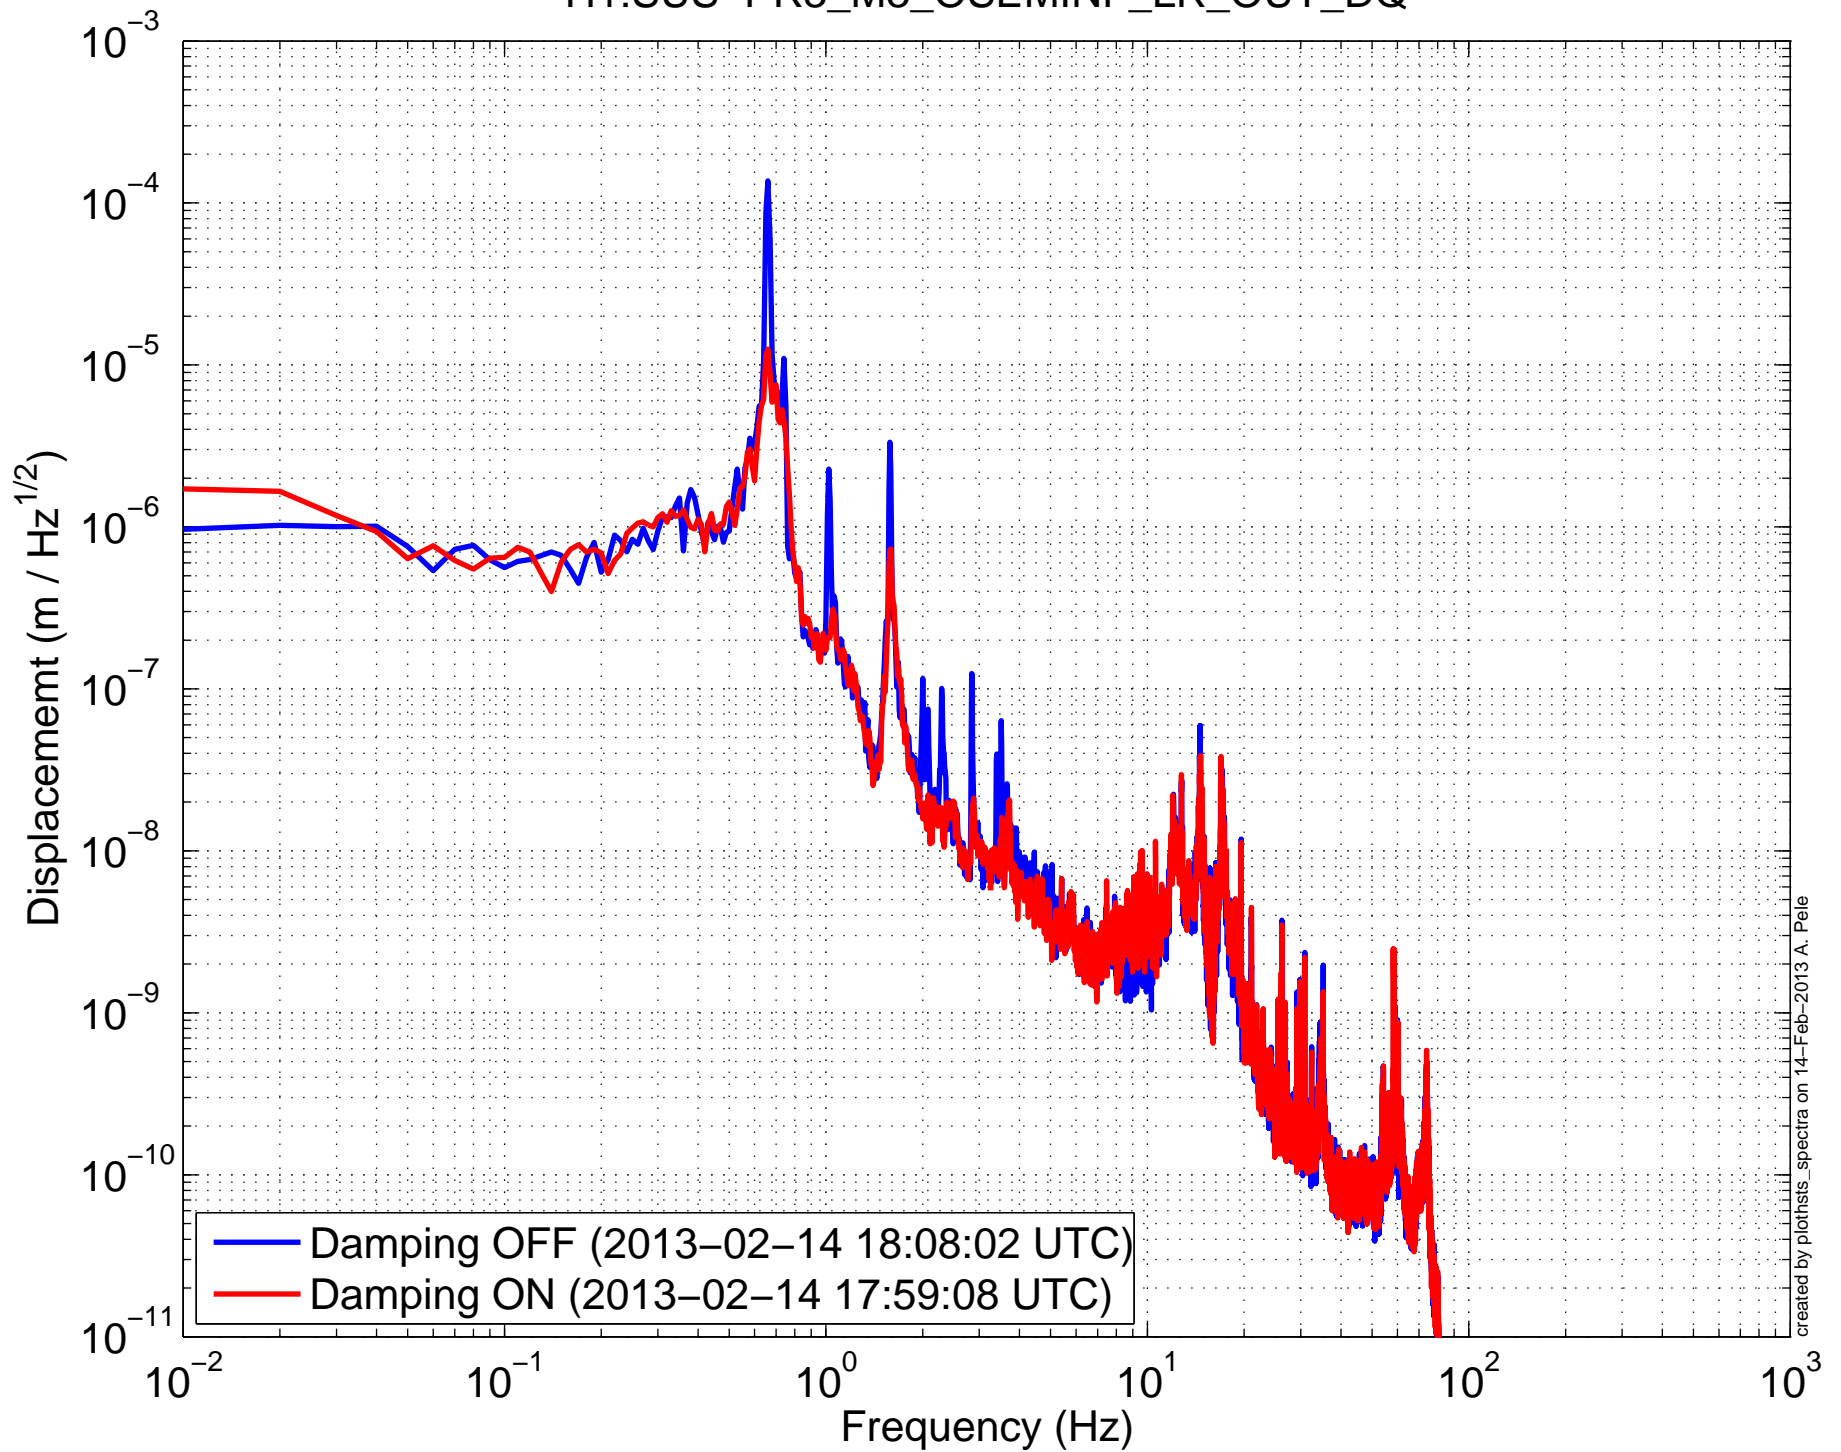

H1SUSPR3 (HLTS) Amplitude Spectral Density
H1:SUS-PR3_M3_OSEMINF_LL_OUT_DQ

H1SUSPR3 (HLTS) Amplitude Spectral Density
H1:SUS-PR3_M3_OSEMINF_LR_OUT_DQ

H1SUSPR3 (HLTS) Amplitude Spectral Density
H1:SUS-PR3_M3_OSEMINF_UL_OUT_DQ

H1SUSPR3 (HLTS) Amplitude Spectral Density
H1:SUS-PR3_M3_OSEMINF_UR_OUT_DQ

H1SUSPR3 (HLTS) Amplitude Spectral Density H1:SUS-PR3_M3_WIT_L_DQ

H1SUSPR3 (HLTS) Amplitude Spectral Density
H1:SUS-PR3_M3_WIT_P_DQ