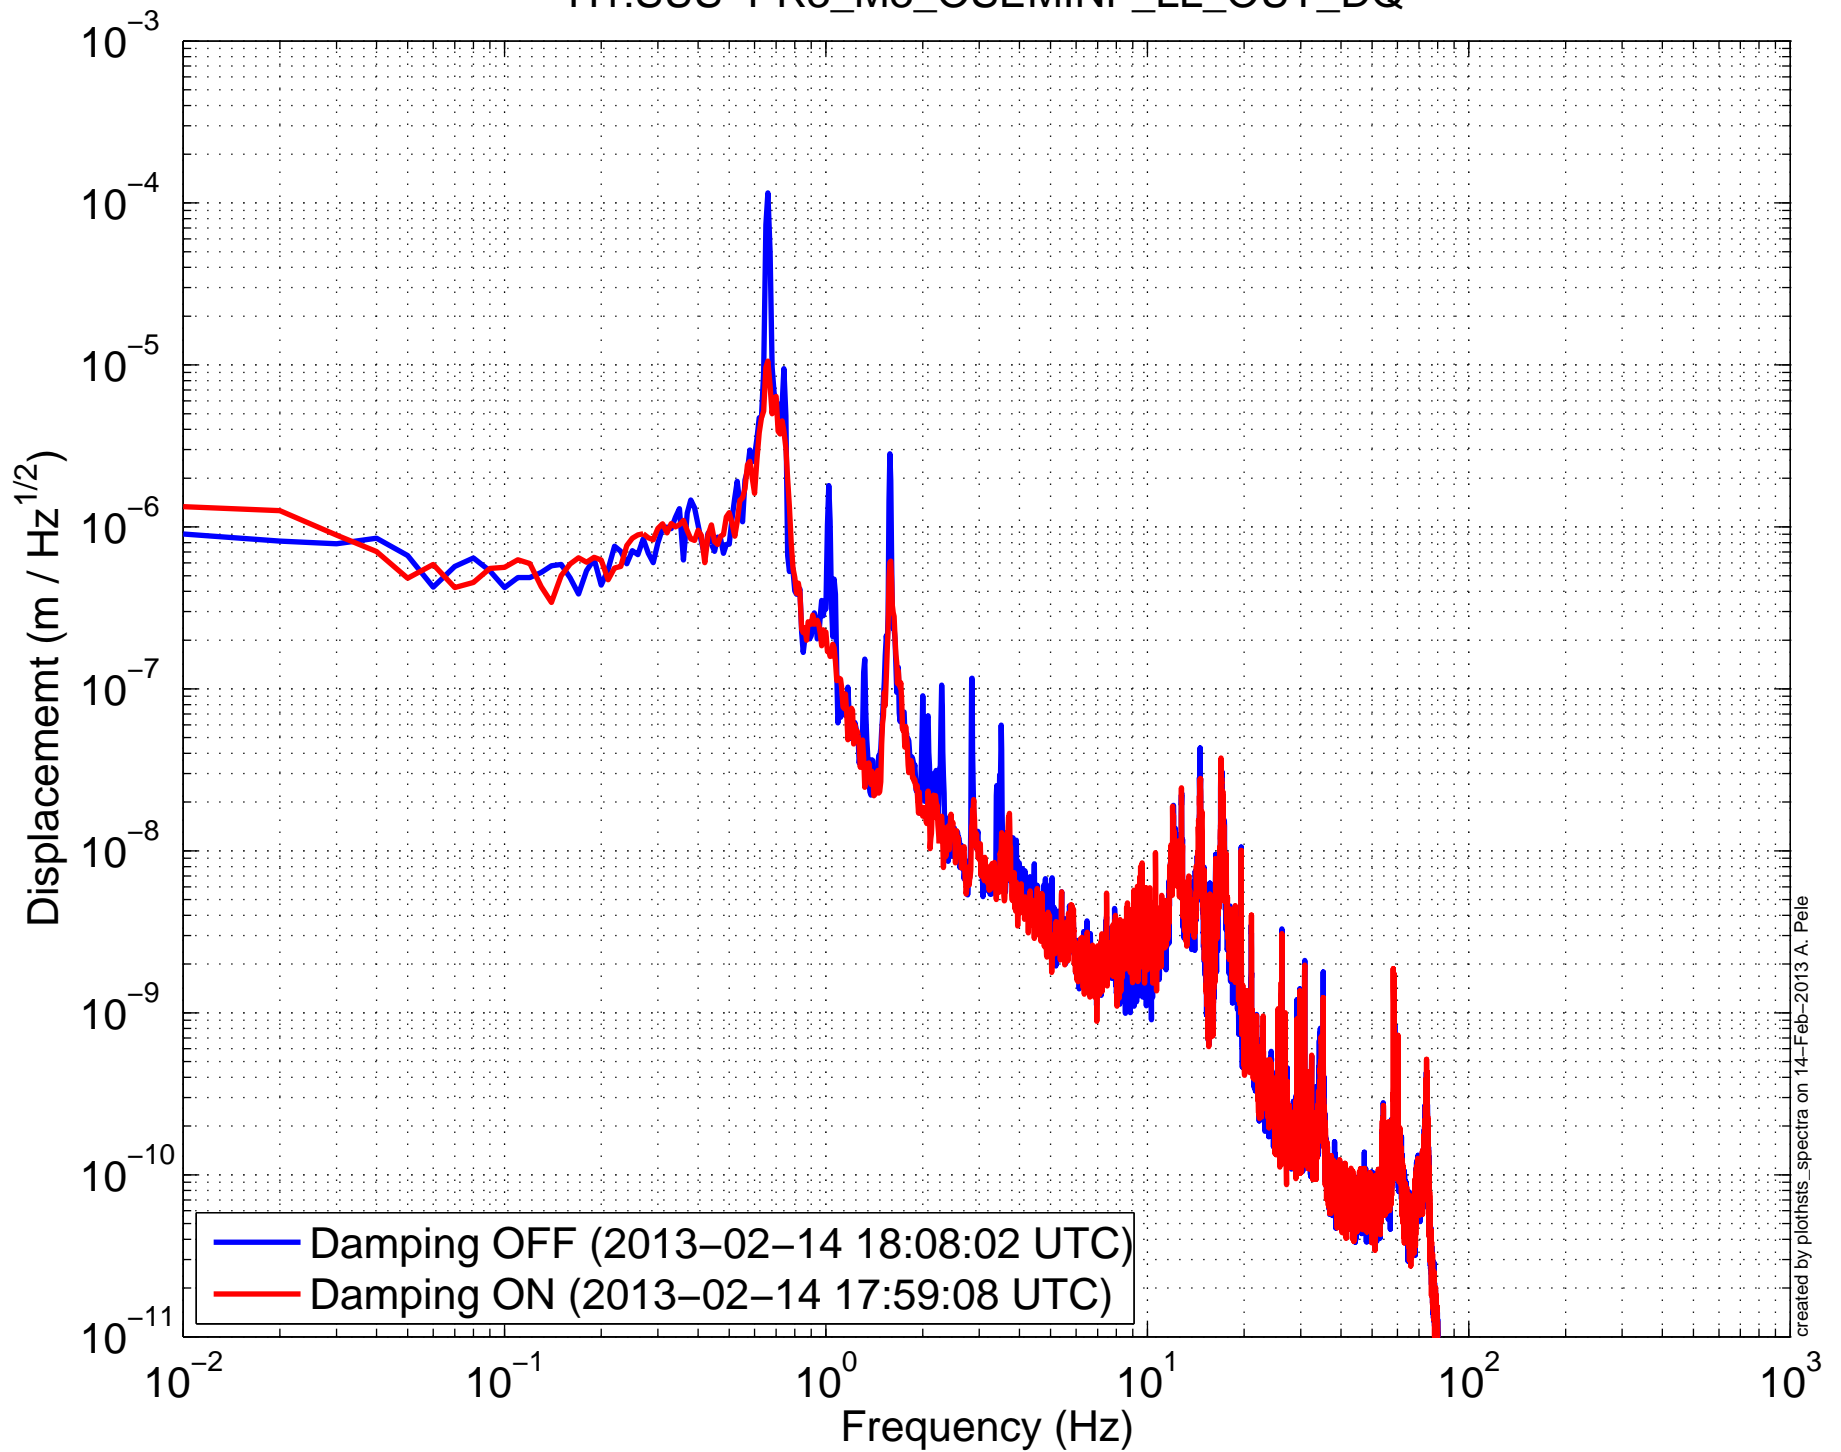

H1SUSPR3 (HLTS) Amplitude Spectral Density
H1:SUS-PR3_M3_OSEMINF_LL_OUT_DQ

H1SUSPR3 (HLTS) Amplitude Spectral Density
H1:SUS-PR3_M3_OSEMINF_LR_OUT_DQ

H1SUSPR3 (HLTS) Amplitude Spectral Density
H1:SUS-PR3_M3_OSEMINF_UL_OUT_DQ

H1SUSPR3 (HLTS) Amplitude Spectral Density
H1:SUS-PR3_M3_OSEMINF_UR_OUT_DQ

H1SUSPR3 (HLTS) Amplitude Spectral Density H1:SUS-PR3_M3_WIT_L_DQ

H1SUSPR3 (HLTS) Amplitude Spectral Density
H1:SUS-PR3_M3_WIT_P_DQ