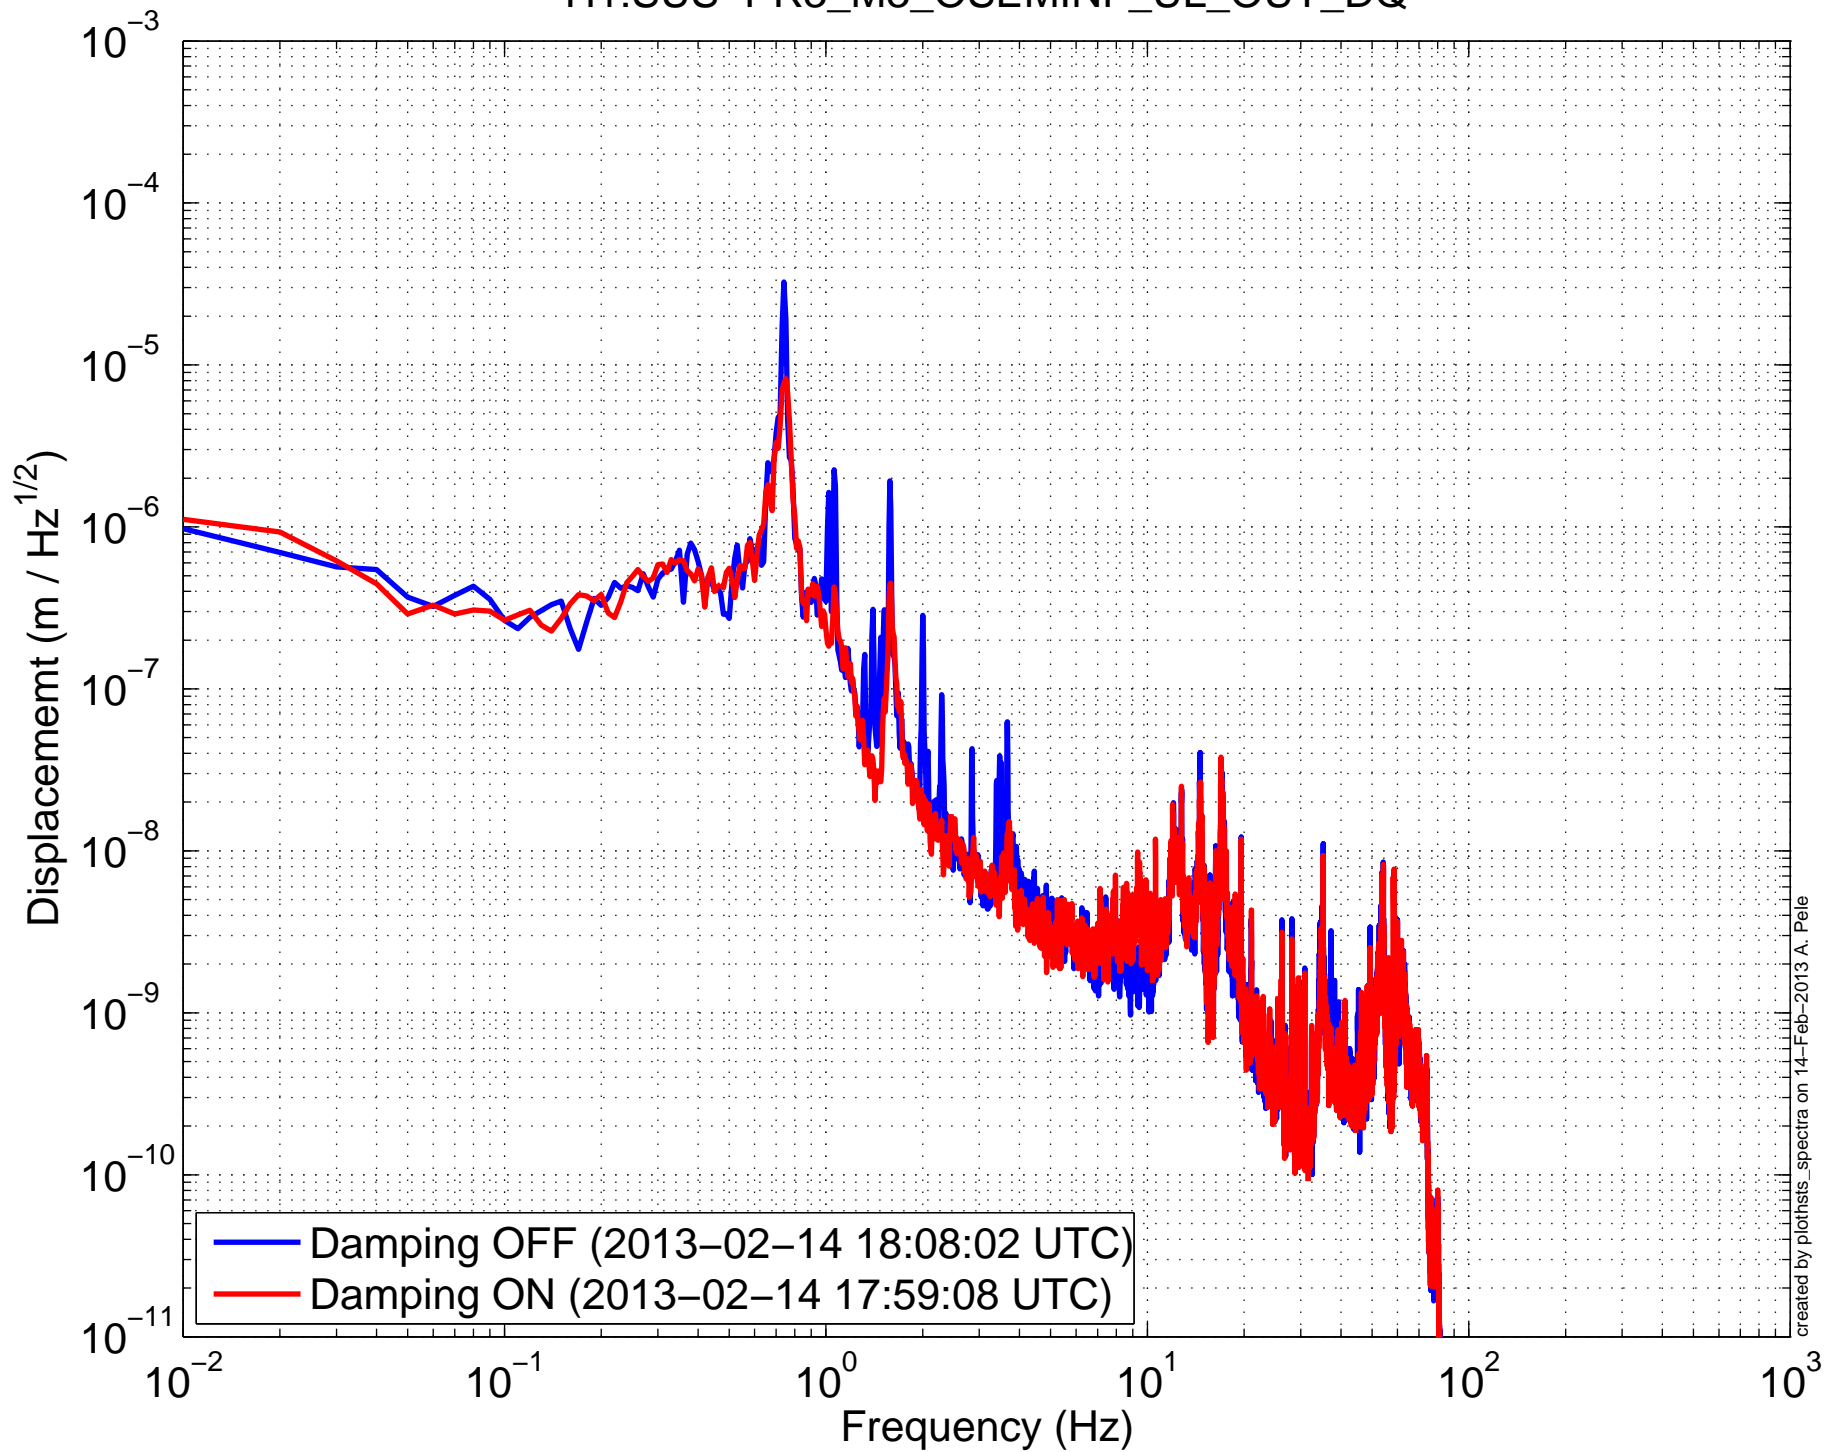

H1SUSPR3 (HLTS) Amplitude Spectral Density
H1:SUS-PR3_M3_OSEMINF_LL_OUT_DQ

H1SUSPR3 (HLTS) Amplitude Spectral Density
H1:SUS-PR3_M3_OSEMINF_LR_OUT_DQ

H1SUSPR3 (HLTS) Amplitude Spectral Density
H1:SUS-PR3_M3_OSEMINF_UL_OUT_DQ

H1SUSPR3 (HLTS) Amplitude Spectral Density
H1:SUS-PR3_M3_OSEMINF_UR_OUT_DQ

H1SUSPR3 (HLTS) Amplitude Spectral Density H1:SUS-PR3_M3_WIT_L_DQ

H1SUSPR3 (HLTS) Amplitude Spectral Density
H1:SUS-PR3_M3_WIT_P_DQ

H1SUSPR3 (HLTS) Amplitude Spectral Density
H1:SUS-PR3_M3_WIT_Y_DQ