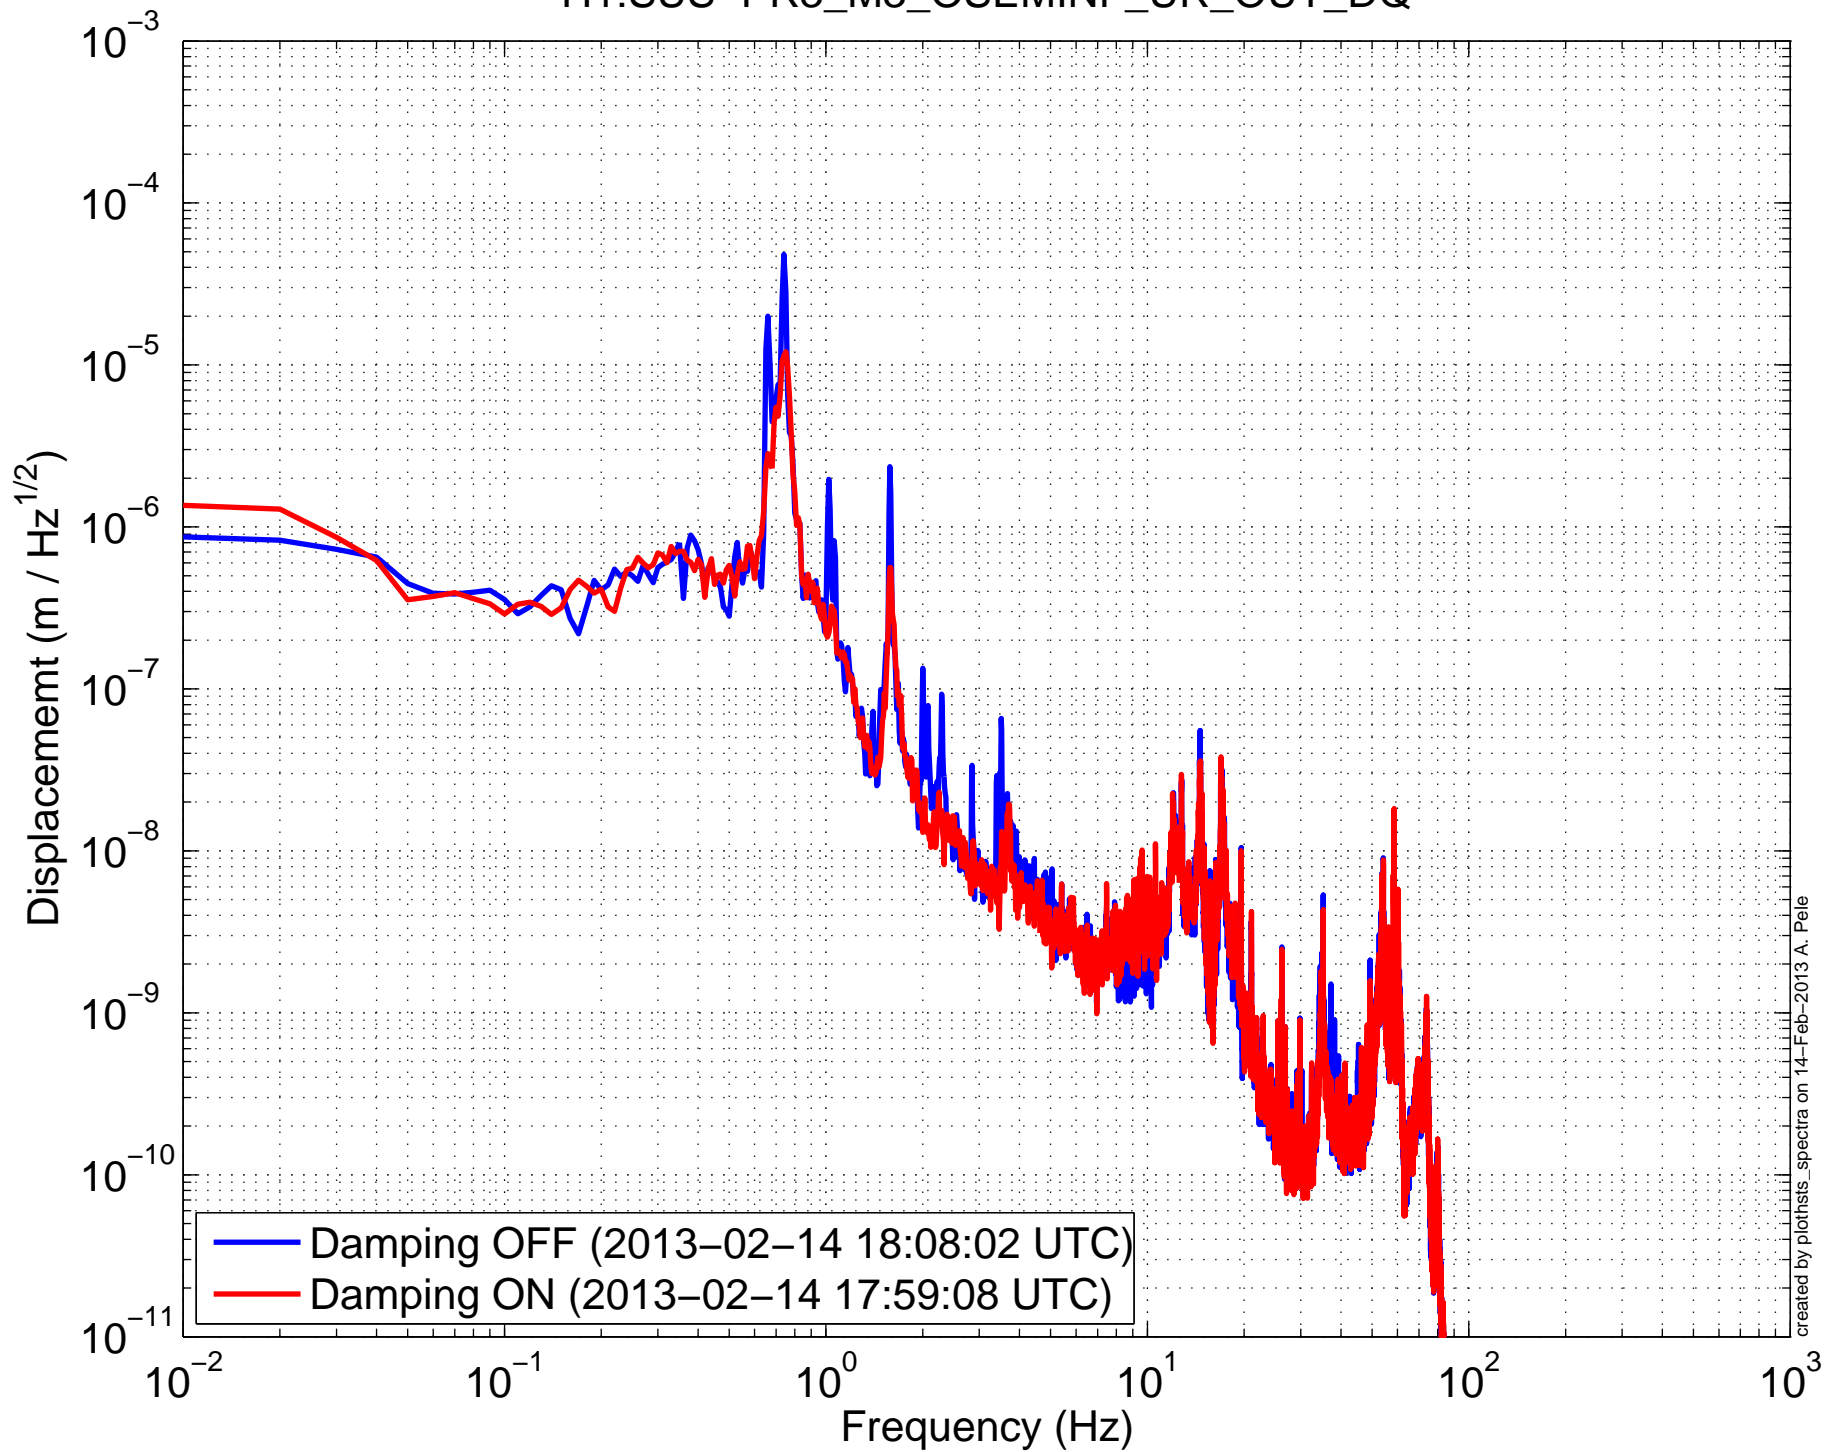

H1SUSPR3 (HLTS) Amplitude Spectral Density
H1:SUS-PR3_M3_OSEMINF_LL_OUT_DQ

H1SUSPR3 (HLTS) Amplitude Spectral Density
H1:SUS-PR3_M3_OSEMINF_LR_OUT_DQ

H1SUSPR3 (HLTS) Amplitude Spectral Density
H1:SUS-PR3_M3_OSEMINF_UL_OUT_DQ

H1SUSPR3 (HLTS) Amplitude Spectral Density
H1:SUS-PR3_M3_OSEMINF_UR_OUT_DQ

H1SUSPR3 (HLTS) Amplitude Spectral Density H1:SUS-PR3_M3_WIT_L_DQ

H1SUSPR3 (HLTS) Amplitude Spectral Density
H1:SUS-PR3_M3_WIT_P_DQ