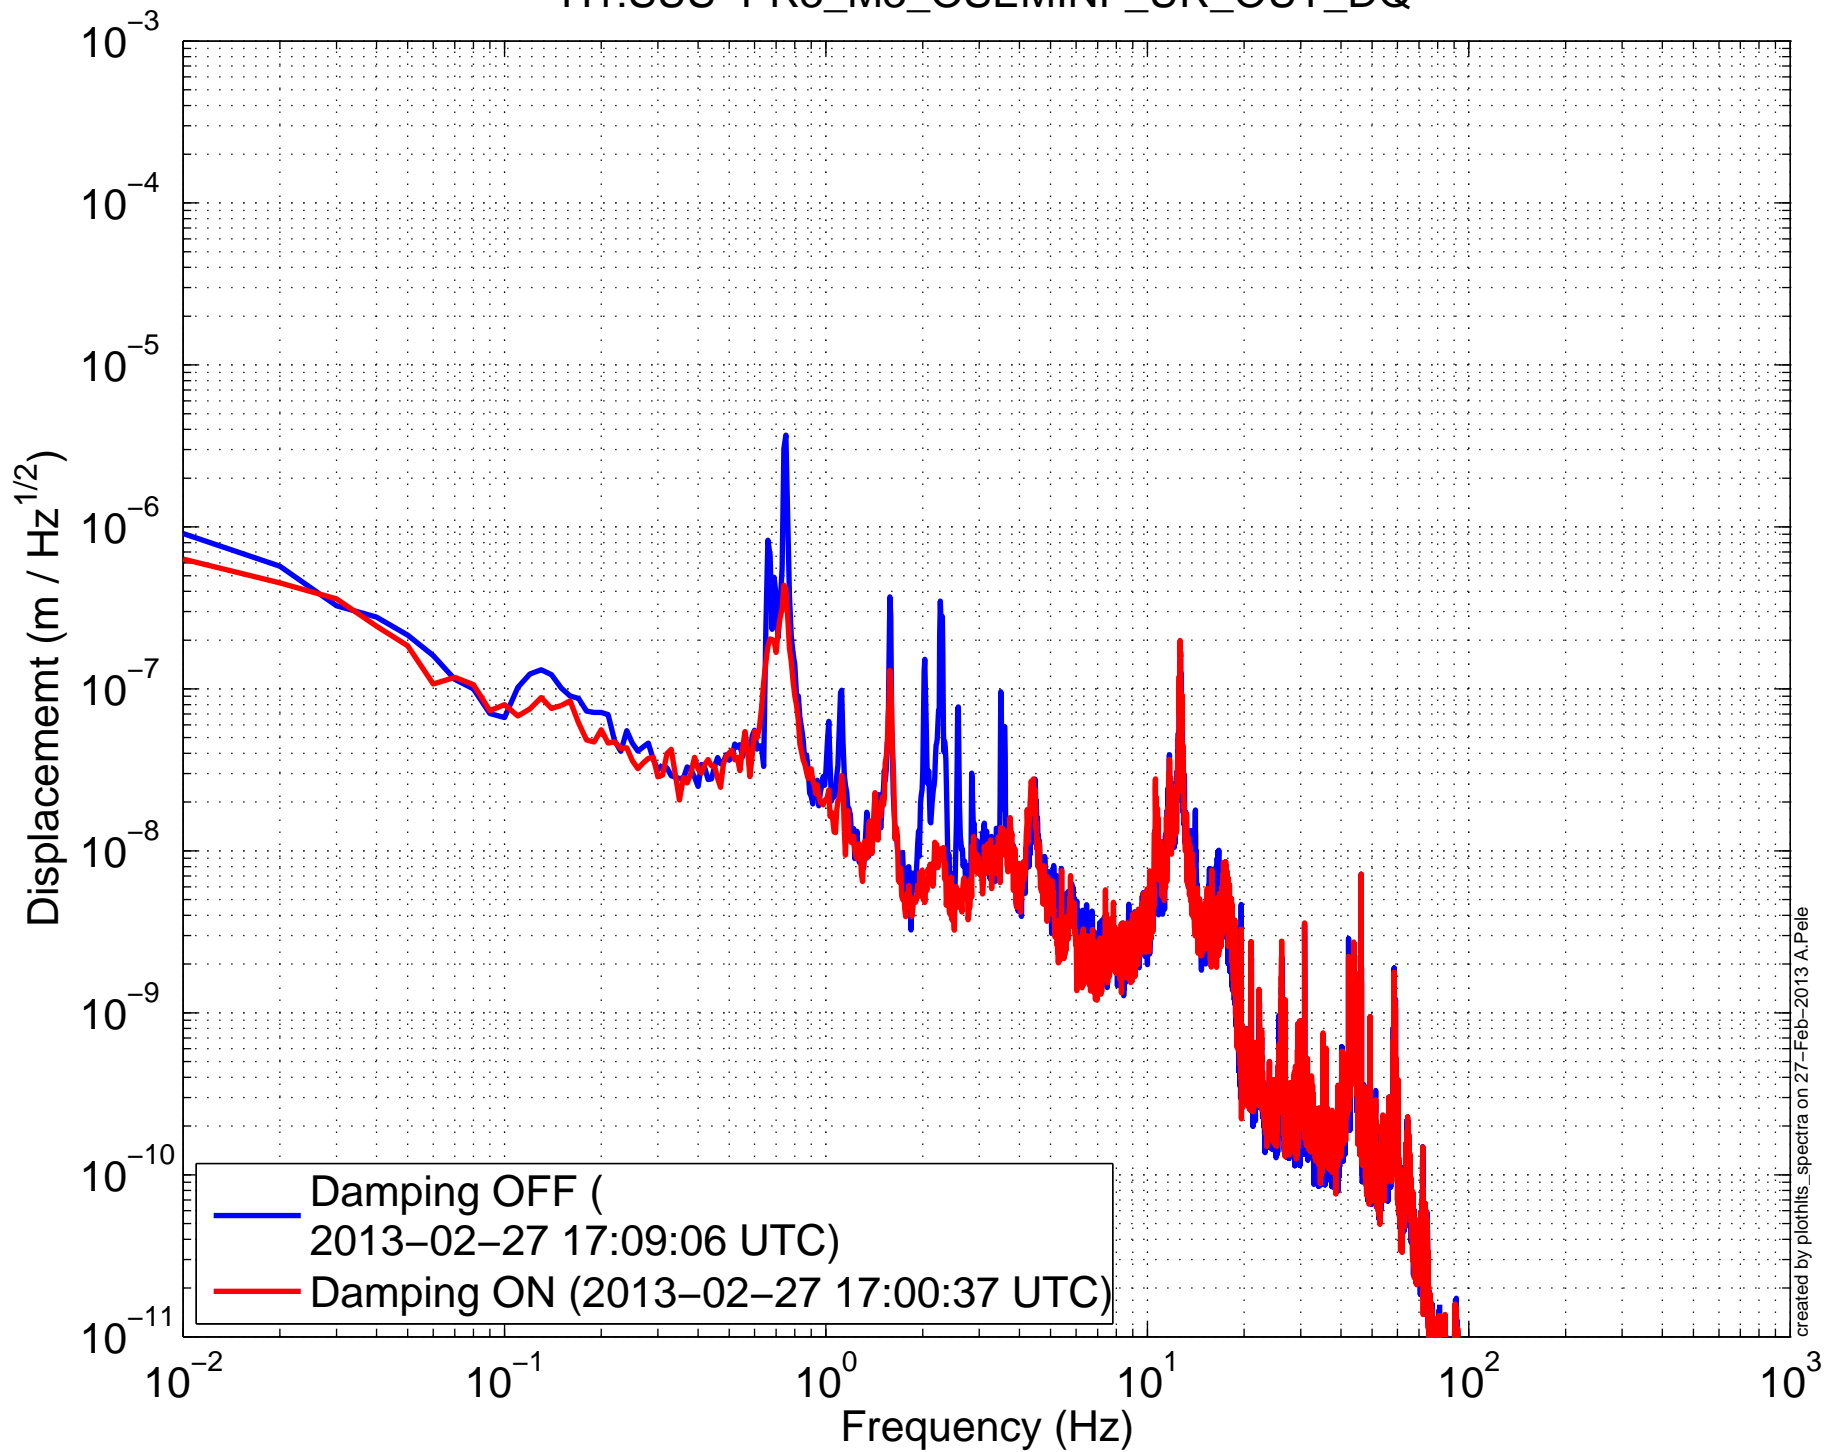

H1SUSPR3 (HLTS) Amplitude Spectral Density
H1:SUS-PR3_M3_OSEMINF_LL_OUT_DQ

H1SUSPR3 (HLTS) Amplitude Spectral Density
H1:SUS-PR3_M3_OSEMINF_LR_OUT_DQ

H1SUSPR3 (HLTS) Amplitude Spectral Density H1:SUS-PR3_M3_OSEMINF_UL_OUT_DQ

H1SUSPR3 (HLTS) Amplitude Spectral Density
H1:SUS-PR3_M3_OSEMINF_UR_OUT_DQ

H1SUSPR3 (HLTS) Amplitude Spectral Density H1:SUS-PR3_M3_WIT_L_DQ

H1SUSPR3 (HLTS) Amplitude Spectral Density H1:SUS-PR3_M3_WIT_P_DQ