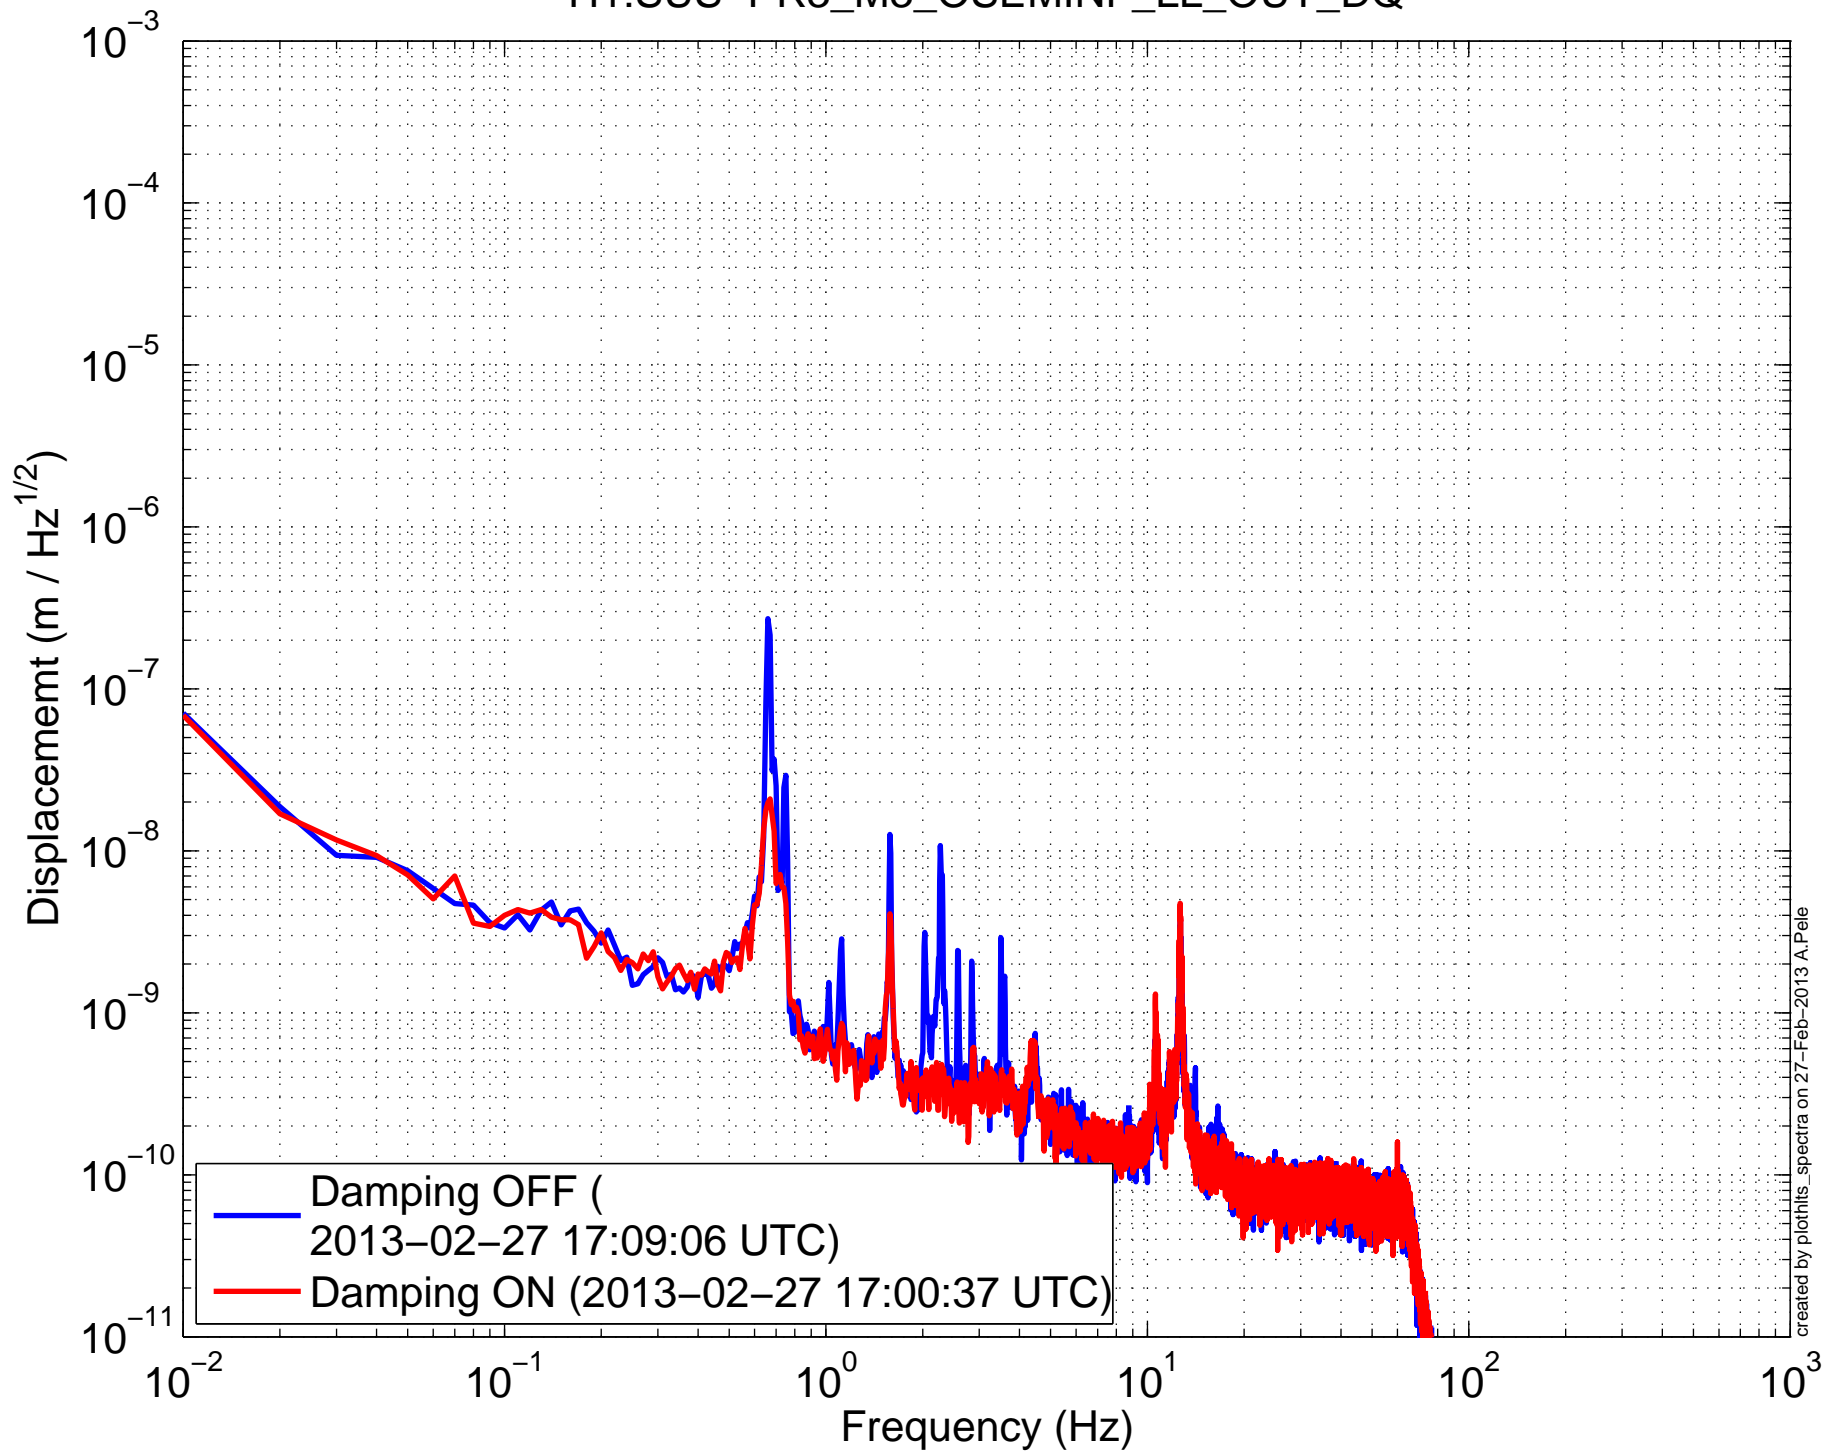

H1SUSPR3 (HLTS) Amplitude Spectral Density
H1:SUS-PR3_M3_OSEMINF_LL_OUT_DQ

H1SUSPR3 (HLTS) Amplitude Spectral Density
H1:SUS-PR3_M3_OSEMINF_LR_OUT_DQ

H1SUSPR3 (HLTS) Amplitude Spectral Density H1:SUS-PR3_M3_OSEMINF_UL_OUT_DQ

H1SUSPR3 (HLTS) Amplitude Spectral Density
H1:SUS-PR3_M3_OSEMINF_UR_OUT_DQ

H1SUSPR3 (HLTS) Amplitude Spectral Density H1:SUS-PR3_M3_WIT_L_DQ

H1SUSPR3 (HLTS) Amplitude Spectral Density H1:SUS-PR3_M3_WIT_P_DQ