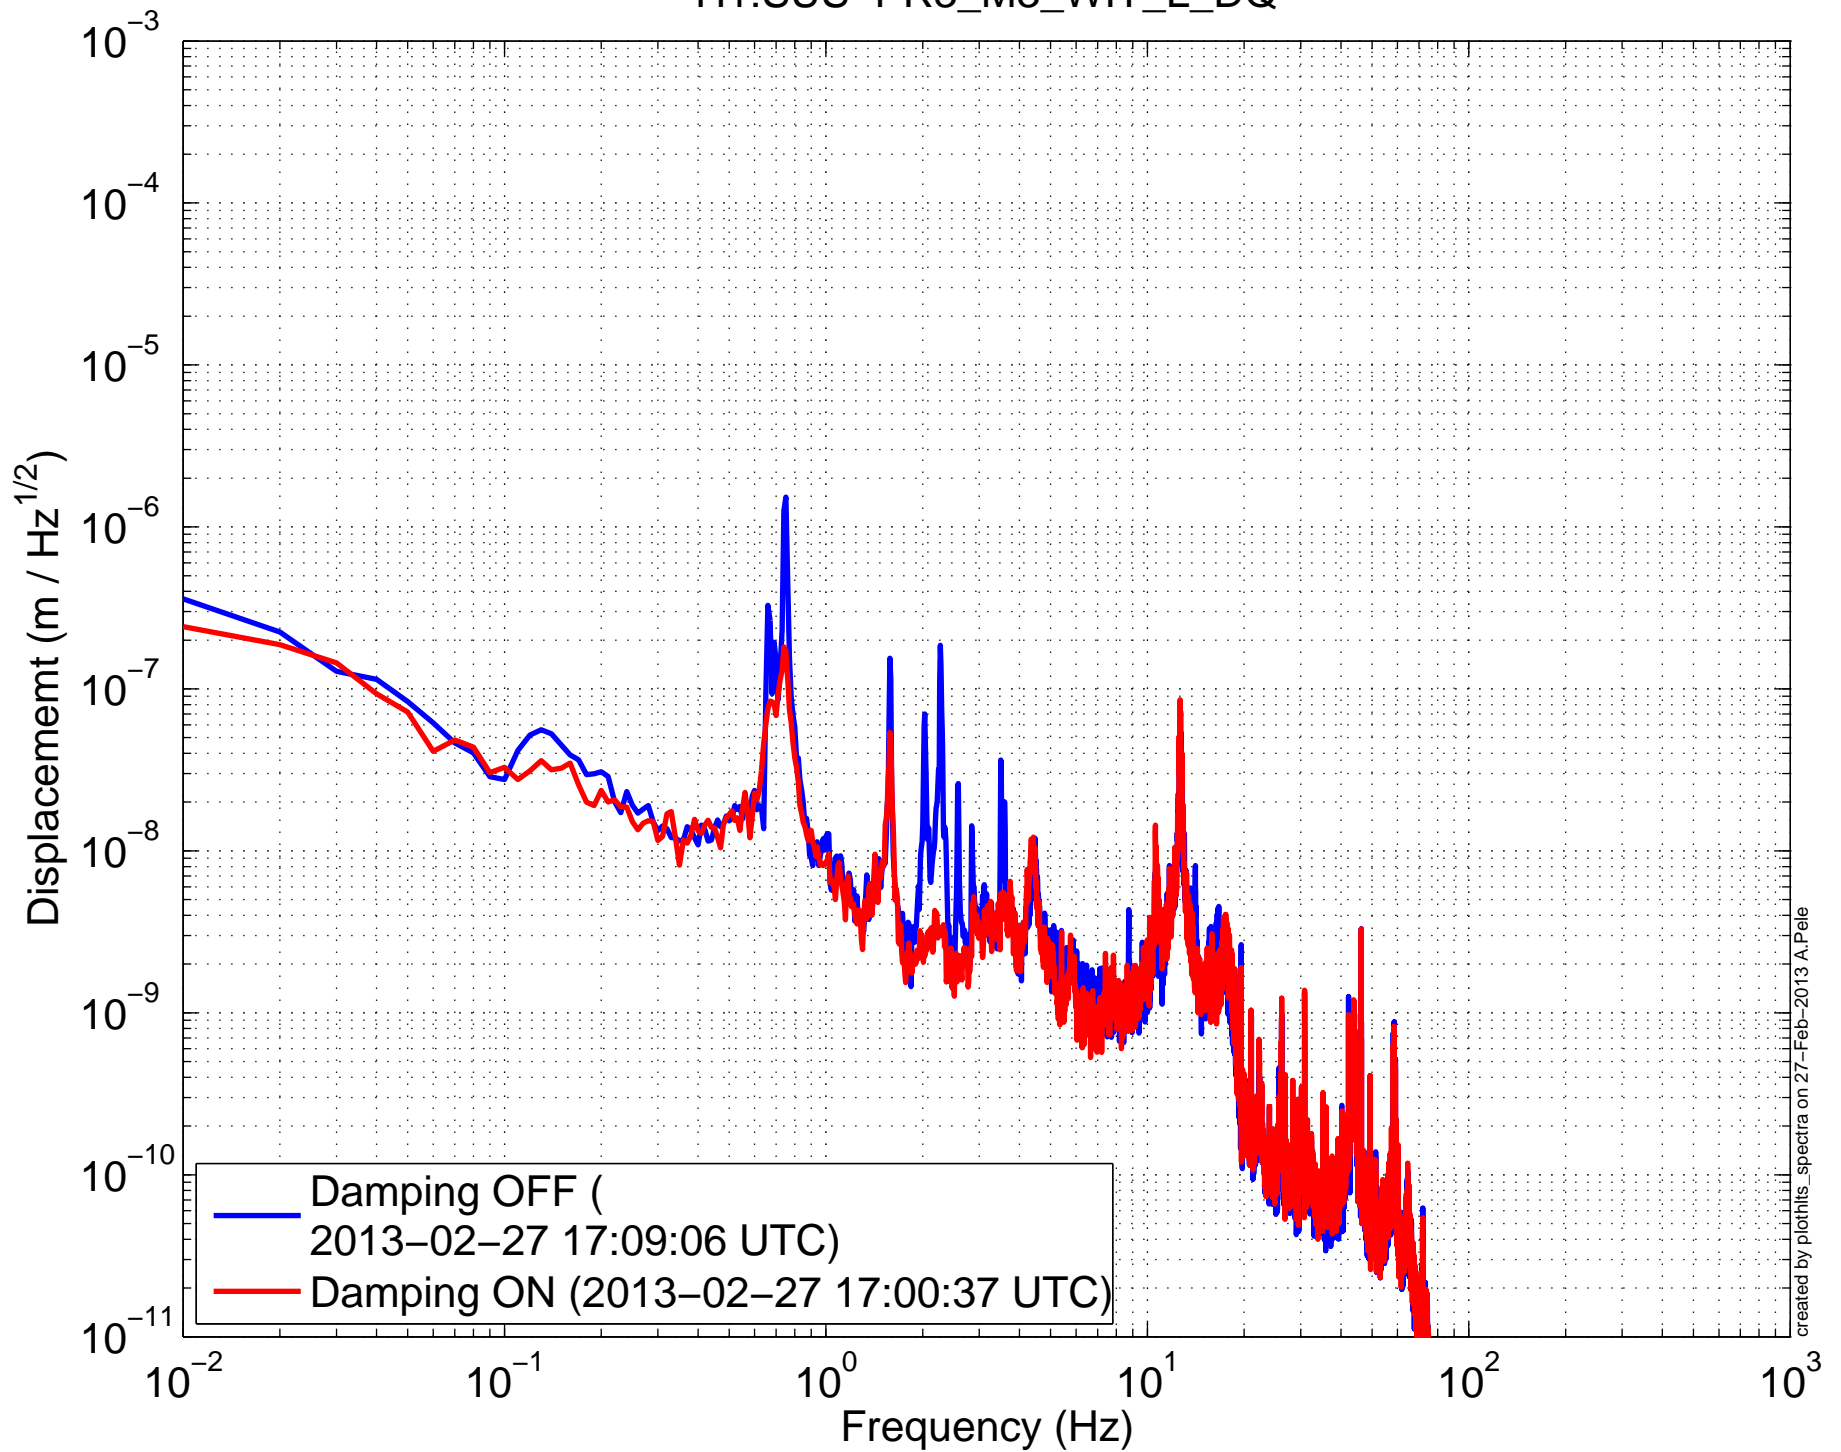

H1SUSPR3 (HLTS) Amplitude Spectral Density
H1:SUS-PR3_M3_OSEMINF_LL_OUT_DQ

H1SUSPR3 (HLTS) Amplitude Spectral Density
H1:SUS-PR3_M3_OSEMINF_LR_OUT_DQ

H1SUSPR3 (HLTS) Amplitude Spectral Density H1:SUS-PR3_M3_OSEMINF_UL_OUT_DQ

H1SUSPR3 (HLTS) Amplitude Spectral Density
H1:SUS-PR3_M3_OSEMINF_UR_OUT_DQ

H1SUSPR3 (HLTS) Amplitude Spectral Density H1:SUS-PR3_M3_WIT_L_DQ

H1SUSPR3 (HLTS) Amplitude Spectral Density H1:SUS-PR3_M3_WIT_P_DQ