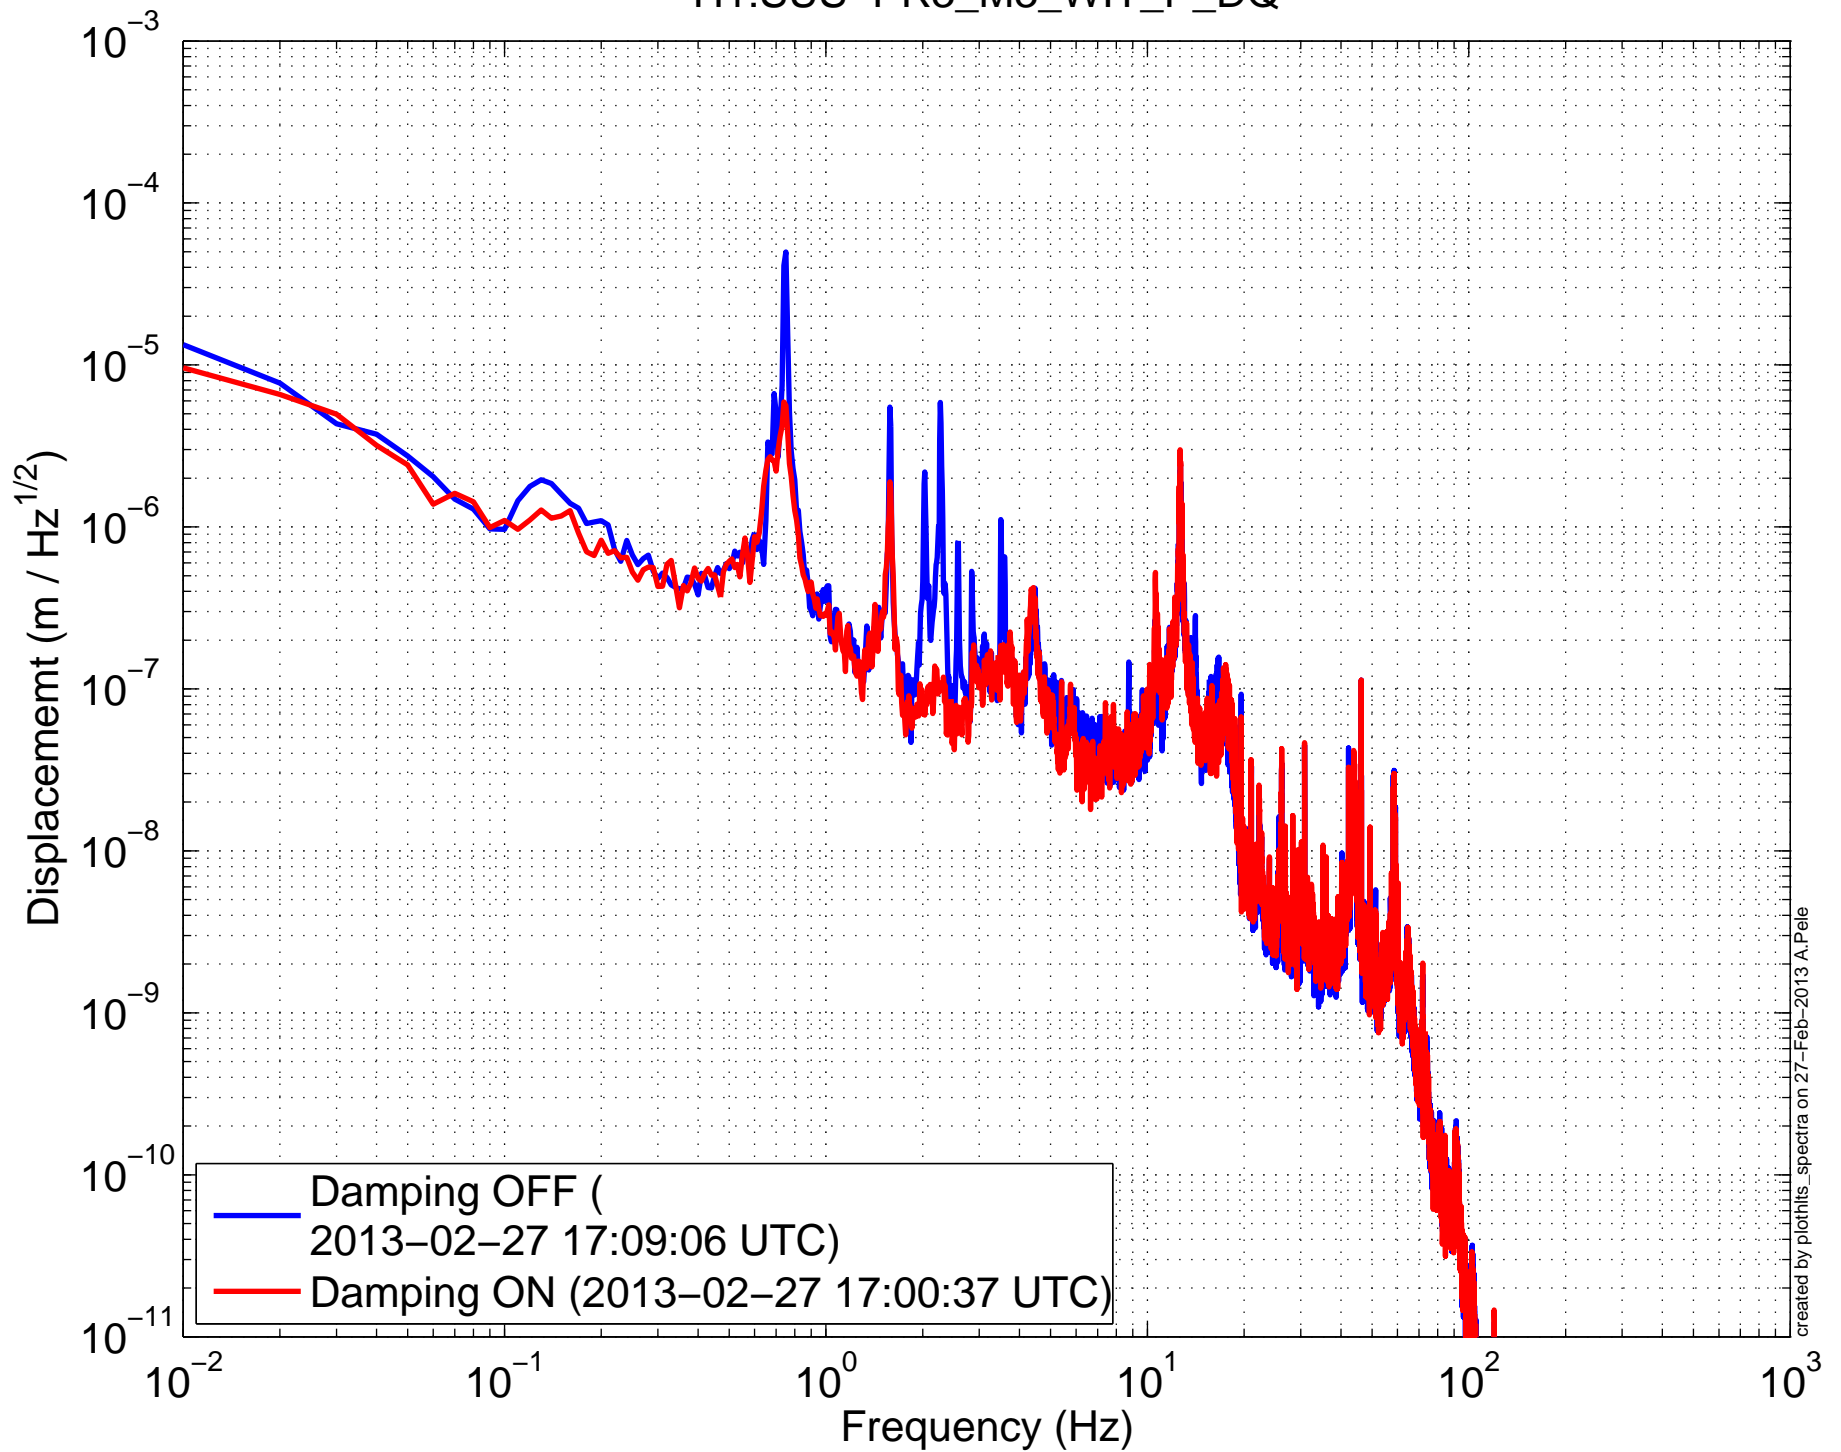

H1SUSPR3 (HLTS) Amplitude Spectral Density
H1:SUS-PR3_M3_OSEMINF_LL_OUT_DQ

H1SUSPR3 (HLTS) Amplitude Spectral Density
H1:SUS-PR3_M3_OSEMINF_LR_OUT_DQ

H1SUSPR3 (HLTS) Amplitude Spectral Density H1:SUS-PR3_M3_OSEMINF_UL_OUT_DQ

H1SUSPR3 (HLTS) Amplitude Spectral Density
H1:SUS-PR3_M3_OSEMINF_UR_OUT_DQ

H1SUSPR3 (HLTS) Amplitude Spectral Density H1:SUS-PR3_M3_WIT_L_DQ

H1SUSPR3 (HLTS) Amplitude Spectral Density H1:SUS-PR3_M3_WIT_P_DQ