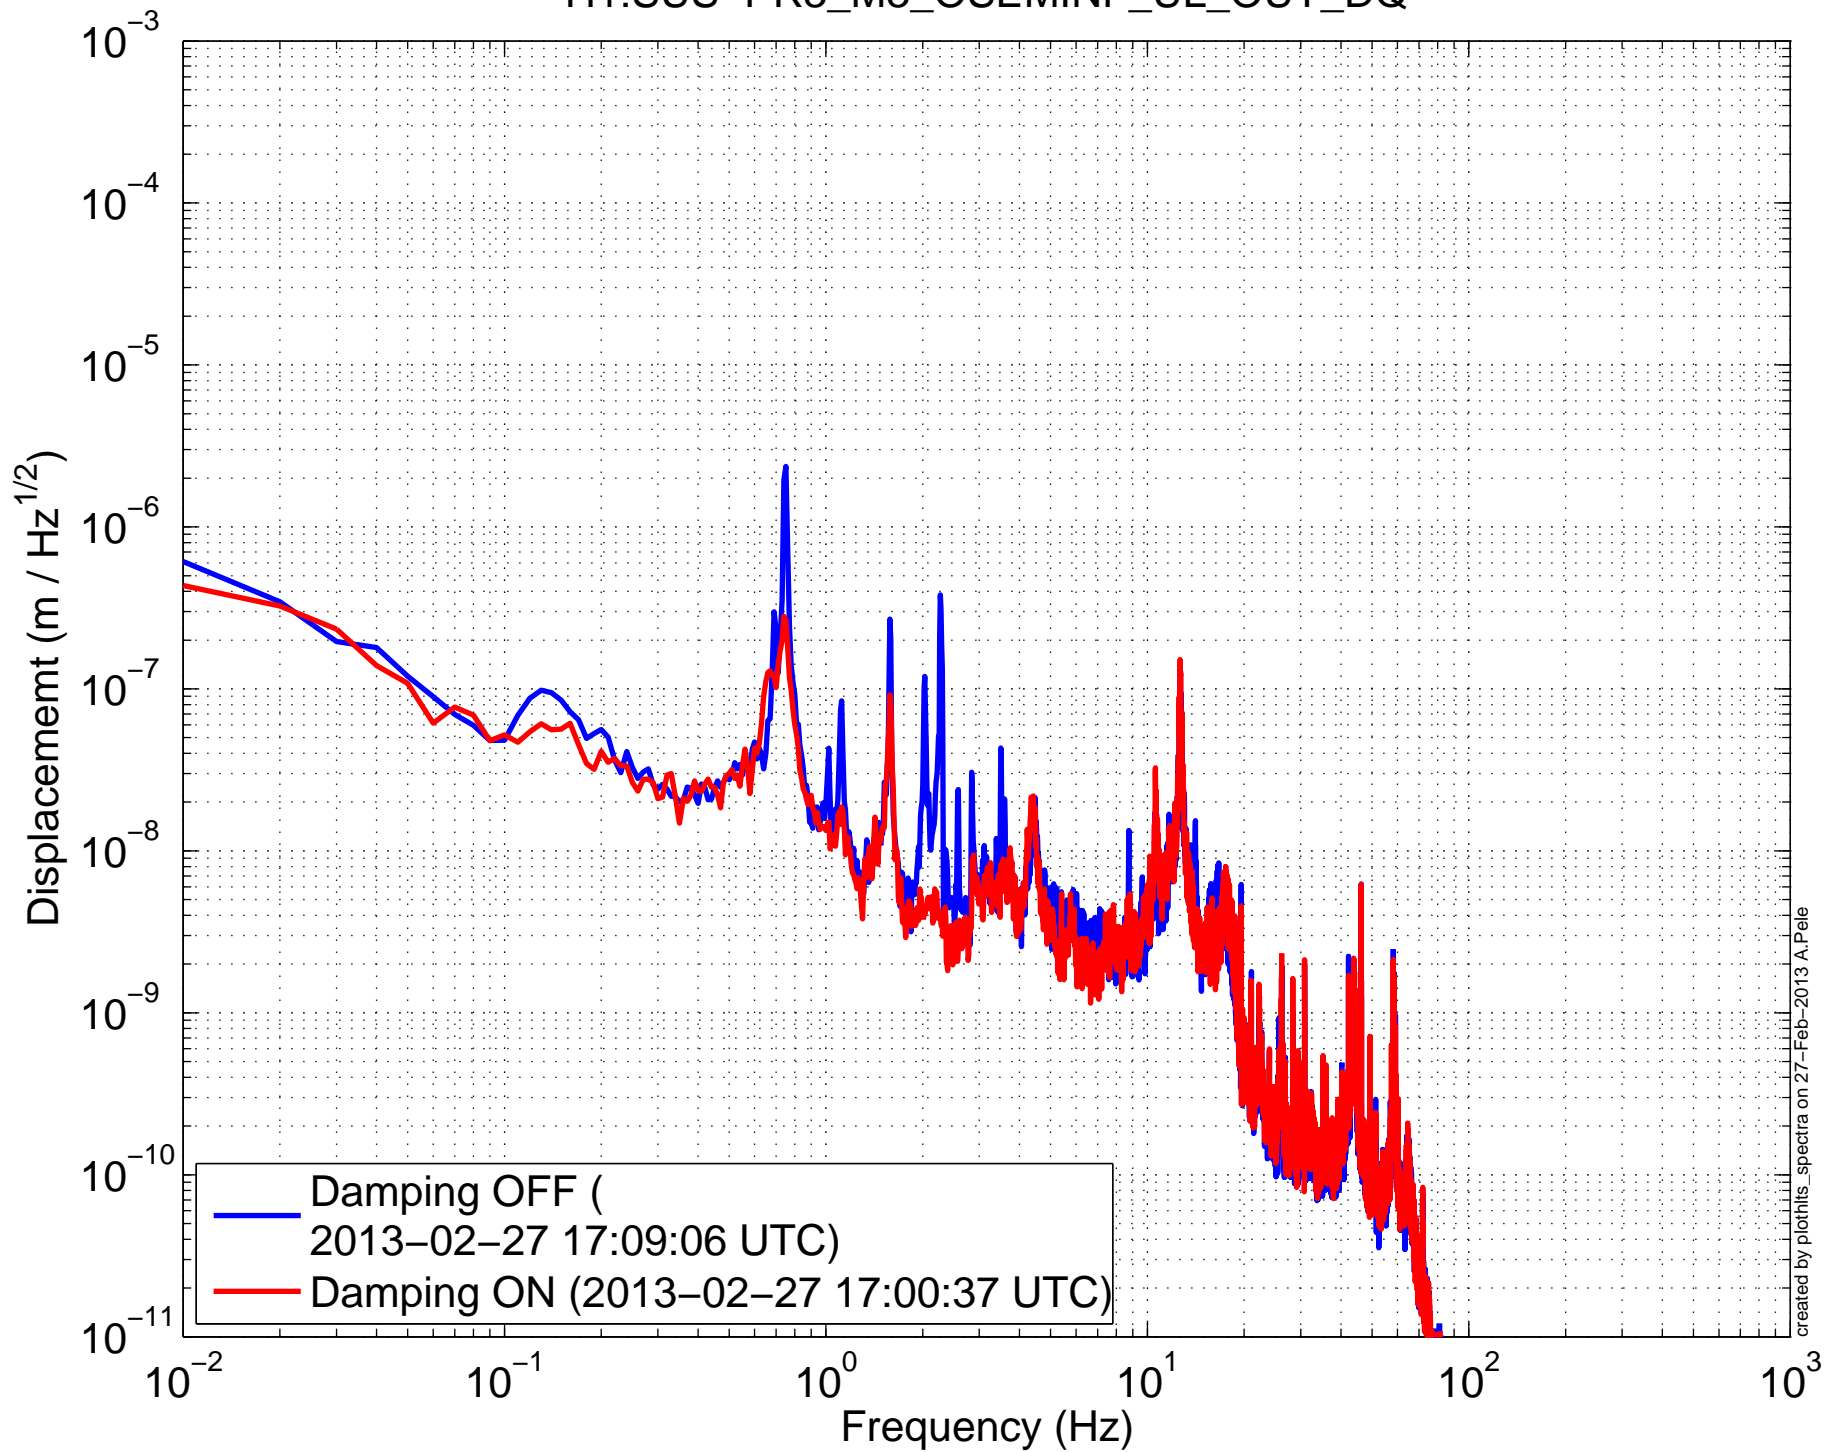

H1SUSPR3 (HLTS) Amplitude Spectral Density
H1:SUS-PR3_M3_OSEMINF_LL_OUT_DQ

H1SUSPR3 (HLTS) Amplitude Spectral Density
H1:SUS-PR3_M3_OSEMINF_LR_OUT_DQ

H1SUSPR3 (HLTS) Amplitude Spectral Density H1:SUS-PR3_M3_OSEMINF_UL_OUT_DQ

H1SUSPR3 (HLTS) Amplitude Spectral Density
H1:SUS-PR3_M3_OSEMINF_UR_OUT_DQ

H1SUSPR3 (HLTS) Amplitude Spectral Density H1:SUS-PR3_M3_WIT_L_DQ

H1SUSPR3 (HLTS) Amplitude Spectral Density H1:SUS-PR3_M3_WIT_P_DQ