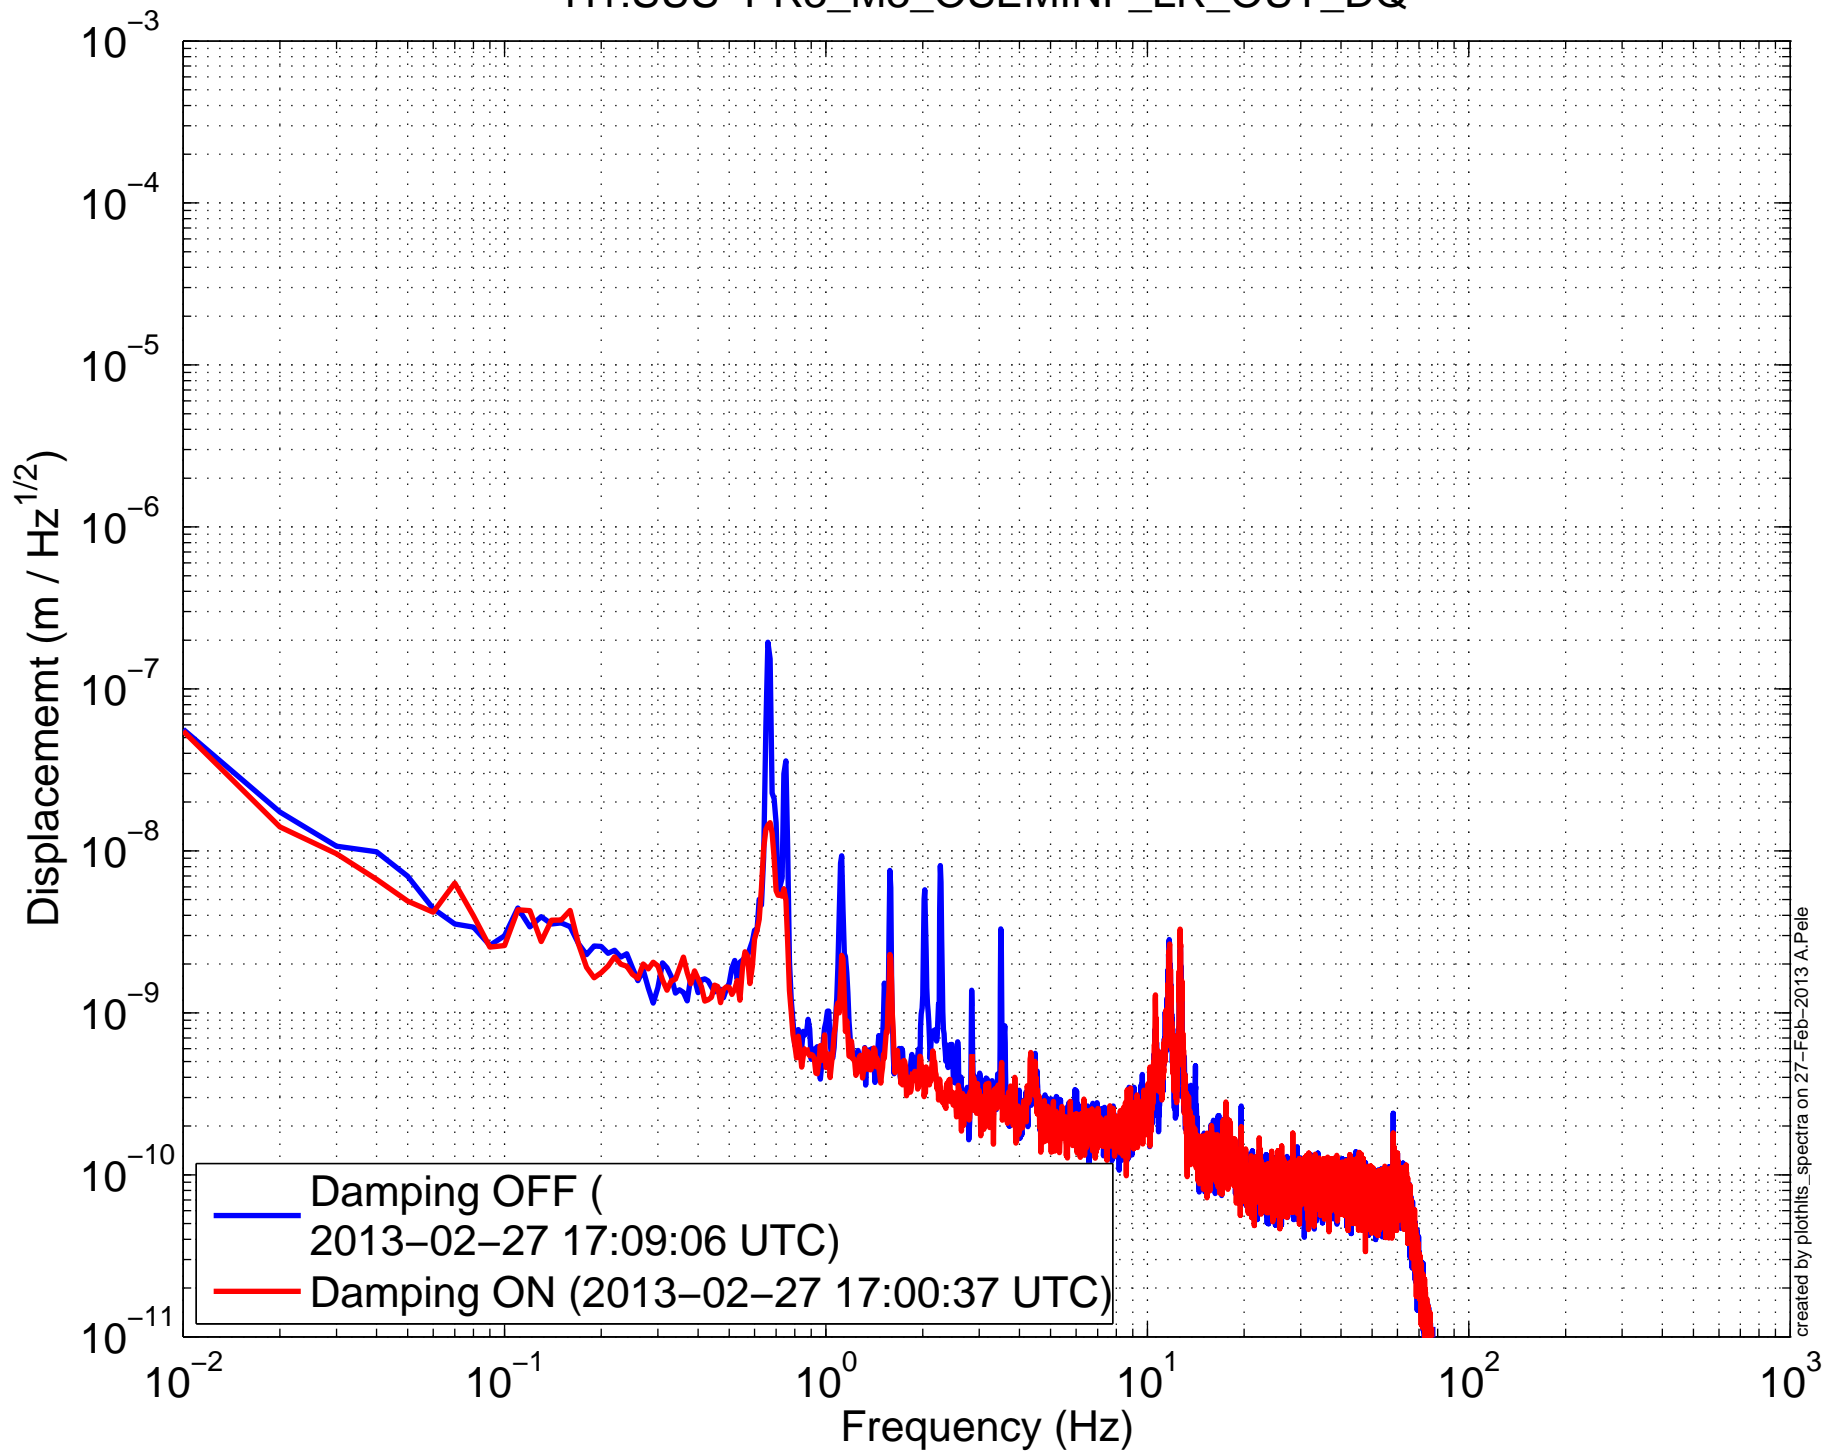

H1SUSPR3 (HLTS) Amplitude Spectral Density
H1:SUS-PR3_M3_OSEMINF_LL_OUT_DQ

H1SUSPR3 (HLTS) Amplitude Spectral Density
H1:SUS-PR3_M3_OSEMINF_LR_OUT_DQ

H1SUSPR3 (HLTS) Amplitude Spectral Density H1:SUS-PR3_M3_OSEMINF_UL_OUT_DQ

H1SUSPR3 (HLTS) Amplitude Spectral Density
H1:SUS-PR3_M3_OSEMINF_UR_OUT_DQ

H1SUSPR3 (HLTS) Amplitude Spectral Density H1:SUS-PR3_M3_WIT_L_DQ

H1SUSPR3 (HLTS) Amplitude Spectral Density H1:SUS-PR3_M3_WIT_P_DQ