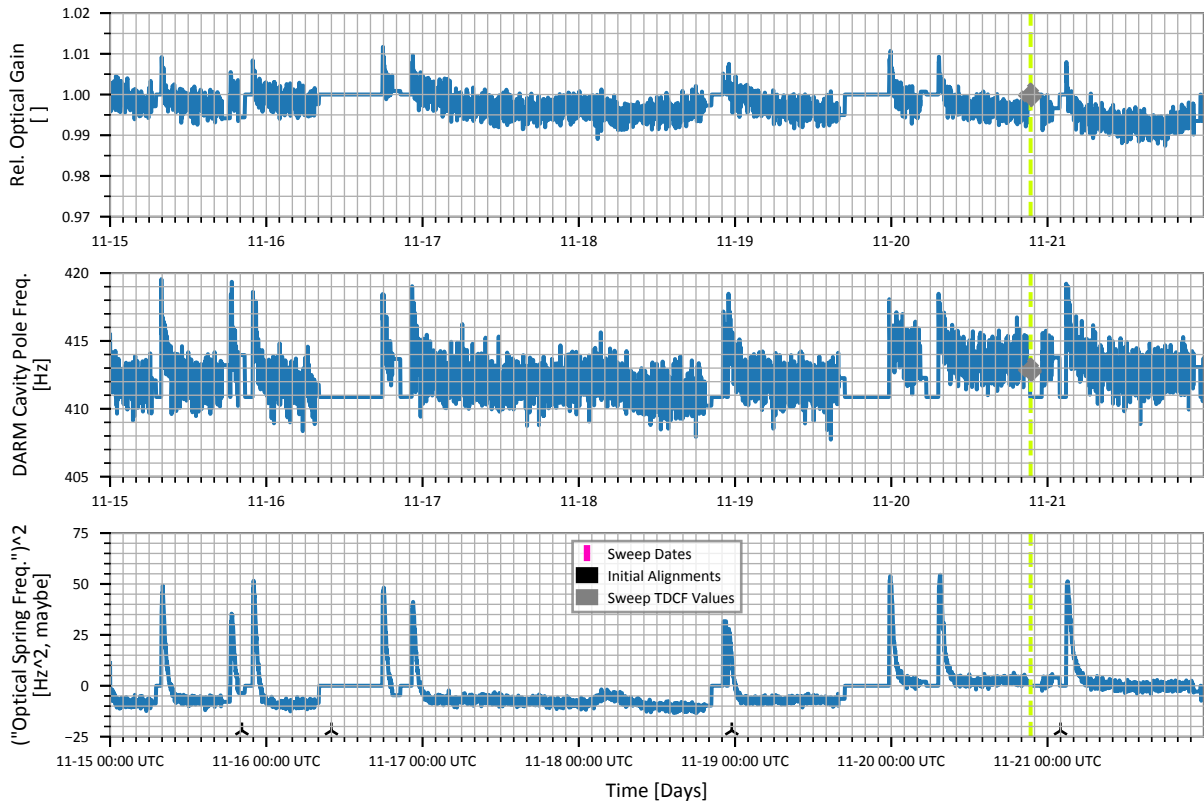

Major Ticks Start at 00:00 UTC

Week 1: 2019-11-01 14:59 UTC to 2019-11-07 23:59 UTC

Week 2: 2019-11-07 23:59 UTC to 2019-11-14 23:59 UTC

Week 3: 2019-11-14 23:59 UTC to 2019-11-21 23:59 UTC

Week 4: 2019-11-21 23:59 UTC to 2019-11-29 00:00 UTC

Week 5: 2019-11-29 00:00 UTC to 2019-12-06 00:00 UTC

Week 6: 2019-12-06 00:00 UTC to 2019-12-13 00:00 UTC

Week 7: 2019-12-13 00:00 UTC to 2019-12-20 00:00 UTC

Week 8: 2019-12-20 00:00 UTC to 2019-12-27 00:00 UTC

Week 9: 2019-12-27 00:00 UTC to 2020-01-02 23:59 UTC

Week 10: 2020-01-02 23:59 UTC to 2020-01-09 23:59 UTC

Week 11: 2020-01-09 23:59 UTC to 2020-01-14 17:59 UTC