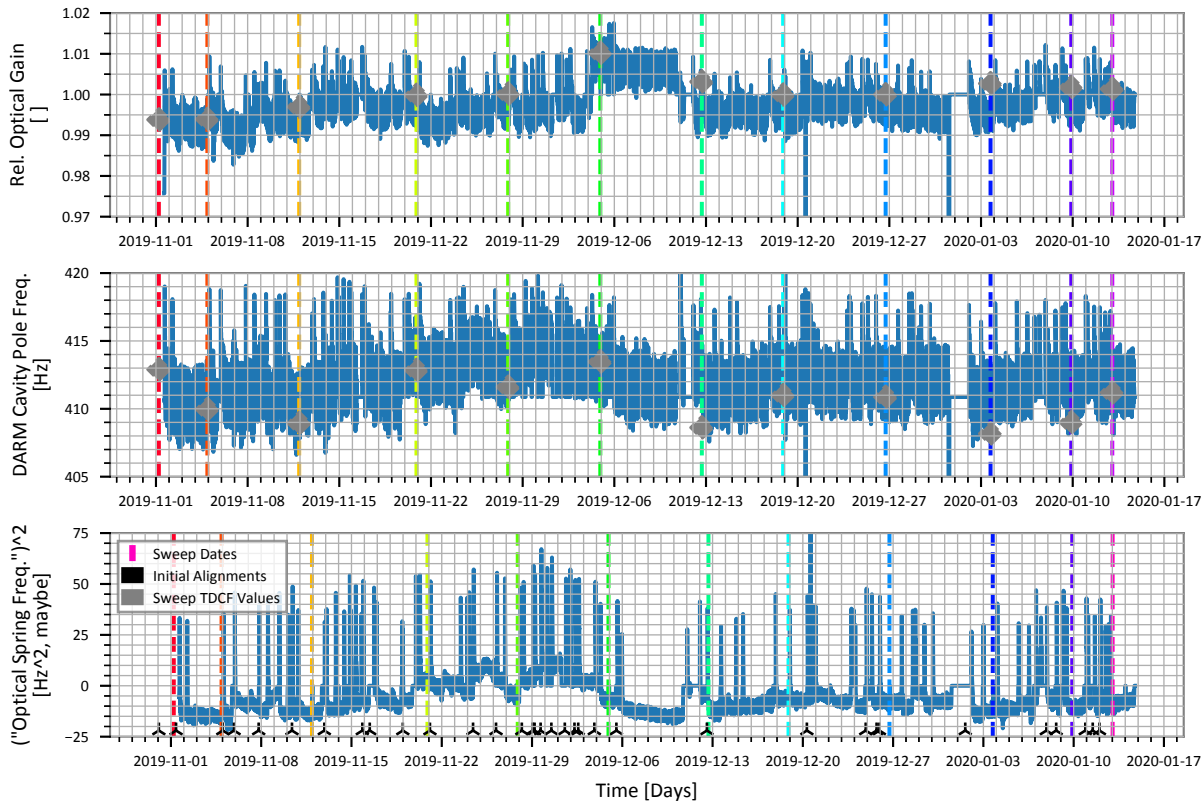

Major Ticks Start at 00:00 UTC

Week 1: 2019-11-01 14:59 UTC to 2019-11-07 23:59 UTC

Week 2: 2019-11-07 23:59 UTC to 2019-11-14 23:59 UTC

Week 3: 2019-11-14 23:59 UTC to 2019-11-21 23:59 UTC

Week 4: 2019-11-21 23:59 UTC to 2019-11-29 00:00 UTC

Week 5: 2019-11-29 00:00 UTC to 2019-12-06 00:00 UTC

Week 6: 2019-12-06 00:00 UTC to 2019-12-13 00:00 UTC

Week 7: 2019-12-13 00:00 UTC to 2019-12-20 00:00 UTC

Week 8: 2019-12-20 00:00 UTC to 2019-12-27 00:00 UTC

Week 9: 2019-12-27 00:00 UTC to 2020-01-02 23:59 UTC

Week 10: 2020-01-02 23:59 UTC to 2020-01-09 23:59 UTC

Week 11: 2020-01-09 23:59 UTC to 2020-01-14 17:59 UTC