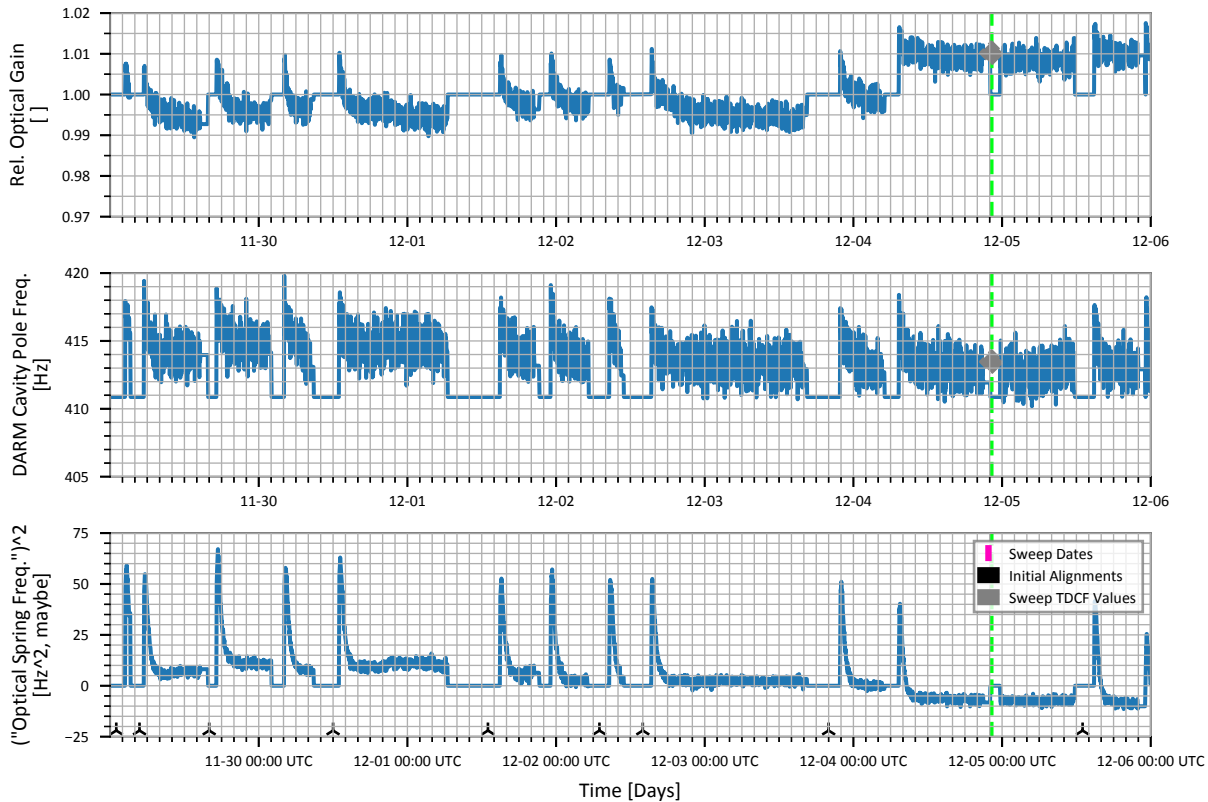

Major Ticks Start at 00:00 UTC

Week 1: 2019-11-01 14:59 UTC to 2019-11-07 23:59 UTC

Week 2: 2019-11-07 23:59 UTC to 2019-11-14 23:59 UTC

Week 3: 2019-11-14 23:59 UTC to 2019-11-21 23:59 UTC

Week 4: 2019-11-21 23:59 UTC to 2019-11-29 00:00 UTC

Week 5: 2019-11-29 00:00 UTC to 2019-12-06 00:00 UTC

Week 6: 2019-12-06 00:00 UTC to 2019-12-13 00:00 UTC

Week 7: 2019-12-13 00:00 UTC to 2019-12-20 00:00 UTC

Week 8: 2019-12-20 00:00 UTC to 2019-12-27 00:00 UTC