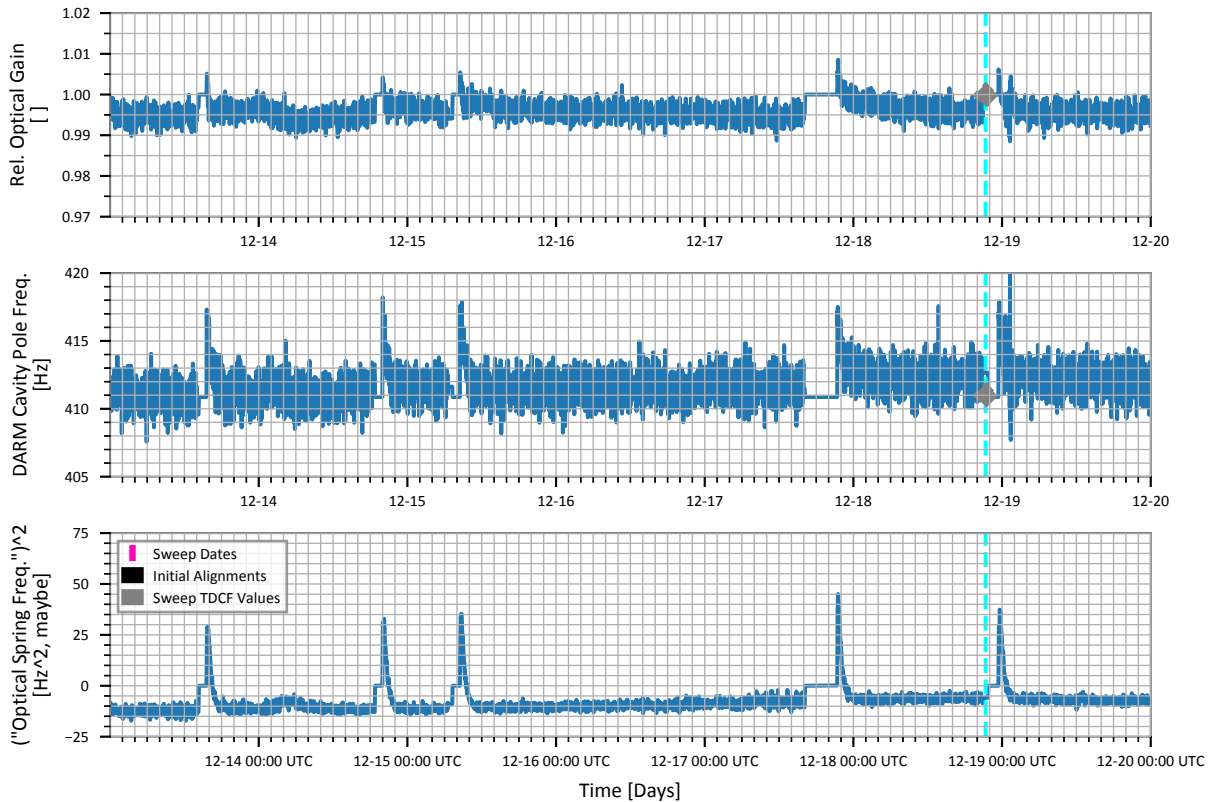

Major Ticks Start at 00:00 UTC

Week 1: 2019-11-01 14:59 UTC to 2019-11-07 23:59 UTC

Week 2: 2019-11-07 23:59 UTC to 2019-11-14 23:59 UTC

Week 3: 2019-11-14 23:59 UTC to 2019-11-21 23:59 UTC

Week 4: 2019-11-21 23:59 UTC to 2019-11-29 00:00 UTC

Week 5: 2019-11-29 00:00 UTC to 2019-12-06 00:00 UTC

Week 6: 2019-12-06 00:00 UTC to 2019-12-13 00:00 UTC

Week 7: 2019-12-13 00:00 UTC to 2019-12-20 00:00 UTC

Week 8: 2019-12-20 00:00 UTC to 2019-12-27 00:00 UTC

Week 9: 2019-12-27 00:00 UTC to 2020-01-02 23:59 UTC

Week 10: 2020-01-02 23:59 UTC to 2020-01-09 23:59 UTC

Week 11: 2020-01-09 23:59 UTC to 2020-01-14 17:59 UTC