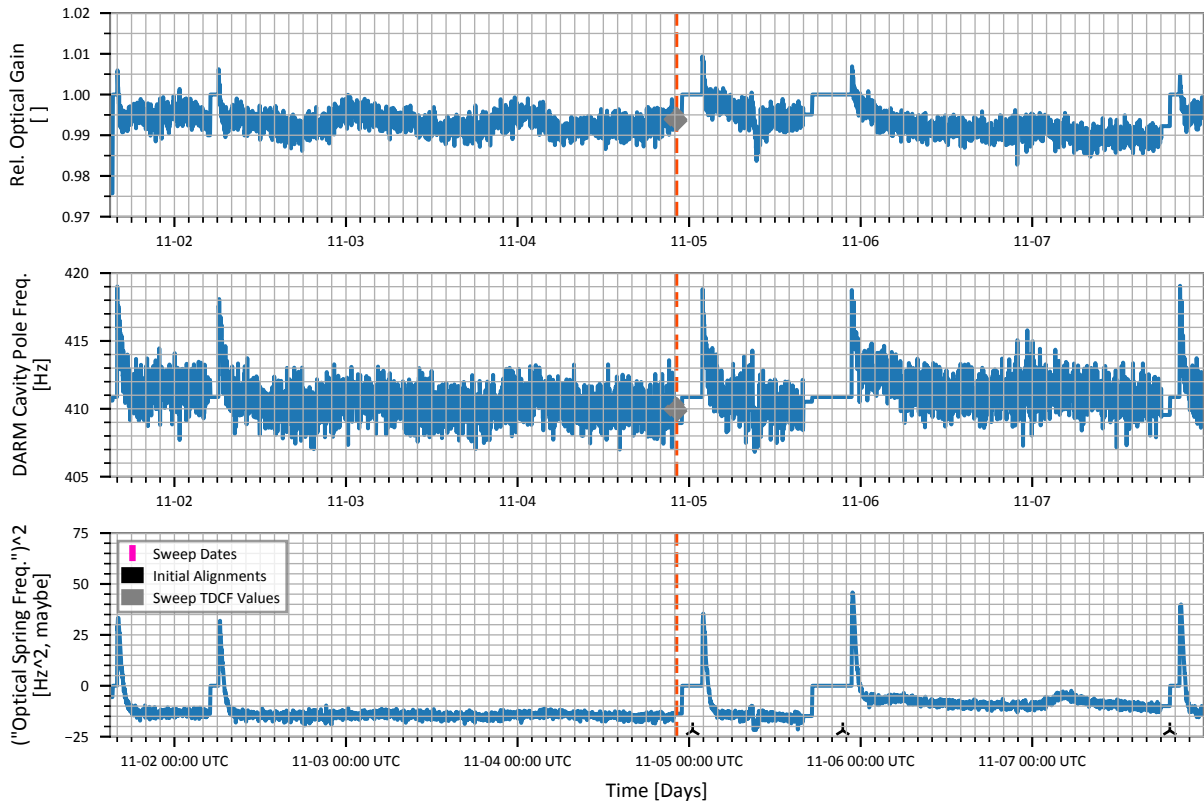

Major Ticks Start at 00:00 UTC

Week 1: 2019-11-01 14:59 UTC to 2019-11-07 23:59 UTC

Week 2: 2019-11-07 23:59 UTC to 2019-11-14 23:59 UTC

Week 3: 2019-11-14 23:59 UTC to 2019-11-21 23:59 UTC

Week 4: 2019-11-21 23:59 UTC to 2019-11-29 00:00 UTC

Week 5: 2019-11-29 00:00 UTC to 2019-12-06 00:00 UTC

Week 6: 2019-12-06 00:00 UTC to 2019-12-13 00:00 UTC

Week 7: 2019-12-13 00:00 UTC to 2019-12-20 00:00 UTC

Week 8: 2019-12-20 00:00 UTC to 2019-12-27 00:00 UTC

Week 9: 2019-12-27 00:00 UTC to 2020-01-02 23:59 UTC

Week 10: 2020-01-02 23:59 UTC to 2020-01-09 23:59 UTC

Week 11: 2020-01-09 23:59 UTC to 2020-01-14 17:59 UTC