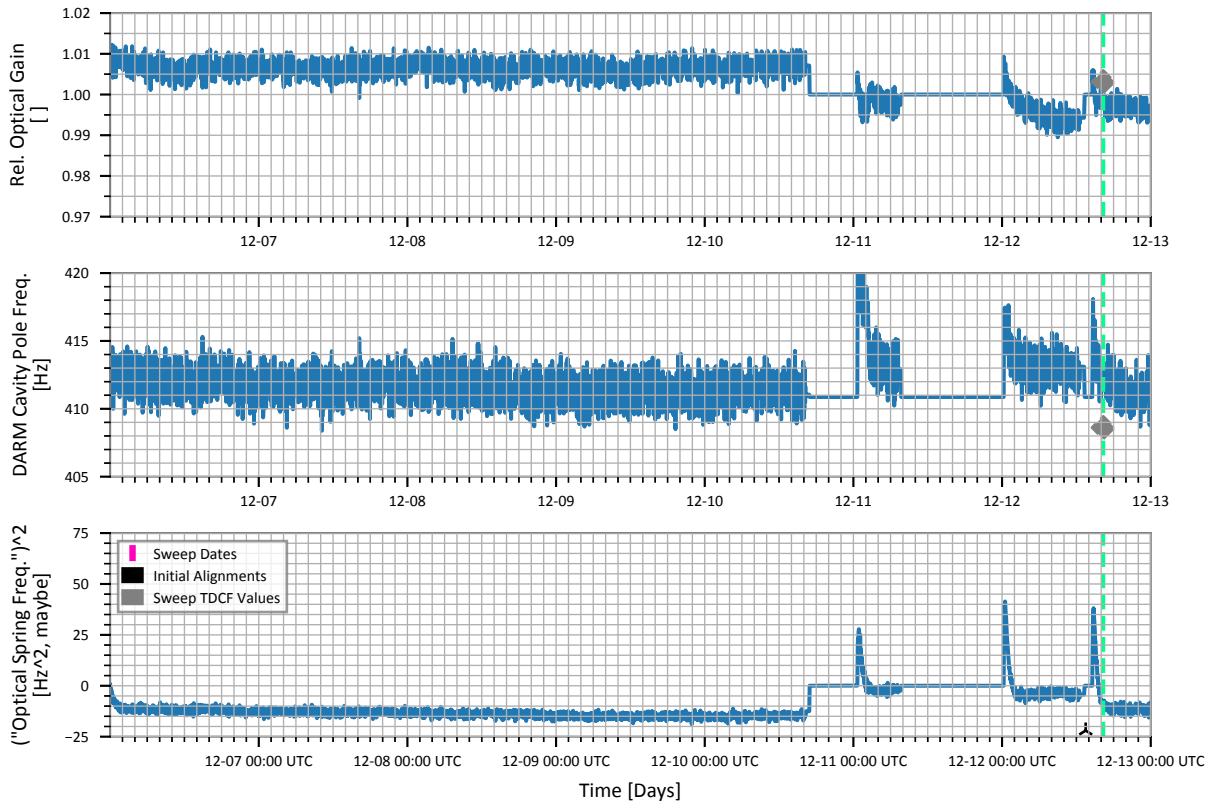

Major Ticks Start at 00:00 UTC

Week 1: 2019-11-01 14:59 UTC to 2019-11-07 23:59 UTC

Week 2: 2019-11-07 23:59 UTC to 2019-11-14 23:59 UTC

Week 3: 2019-11-14 23:59 UTC to 2019-11-21 23:59 UTC

Week 4: 2019-11-21 23:59 UTC to 2019-11-29 00:00 UTC

Week 5: 2019-11-29 00:00 UTC to 2019-12-06 00:00 UTC

Week 6: 2019-12-06 00:00 UTC to 2019-12-13 00:00 UTC

Week 7: 2019-12-13 00:00 UTC to 2019-12-20 00:00 UTC

Week 8: 2019-12-20 00:00 UTC to 2019-12-27 00:00 UTC

Week 9: 2019-12-27 00:00 UTC to 2020-01-02 23:59 UTC

Week 10: 2020-01-02 23:59 UTC to 2020-01-09 23:59 UTC

Week 11: 2020-01-09 23:59 UTC to 2020-01-14 17:59 UTC