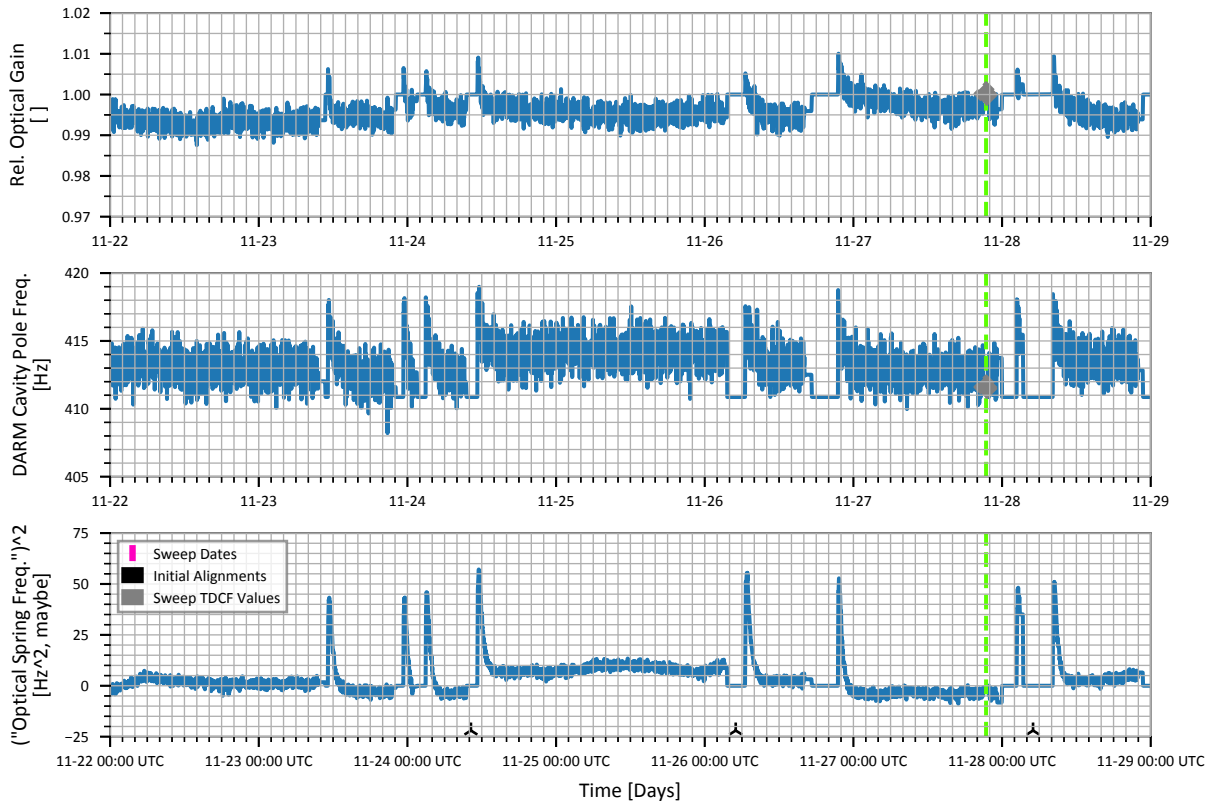

Major Ticks Start at 00:00 UTC

Week 1: 2019-11-01 14:59 UTC to 2019-11-07 23:59 UTC

Week 2: 2019-11-07 23:59 UTC to 2019-11-14 23:59 UTC

Week 3: 2019-11-14 23:59 UTC to 2019-11-21 23:59 UTC

Week 4: 2019-11-21 23:59 UTC to 2019-11-29 00:00 UTC

Week 5: 2019-11-29 00:00 UTC to 2019-12-06 00:00 UTC

Week 6: 2019-12-06 00:00 UTC to 2019-12-13 00:00 UTC

Week 7: 2019-12-13 00:00 UTC to 2019-12-20 00:00 UTC

Week 8: 2019-12-20 00:00 UTC to 2019-12-27 00:00 UTC

Week 9: 2019-12-27 00:00 UTC to 2020-01-02 23:59 UTC

Week 10: 2020-01-02 23:59 UTC to 2020-01-09 23:59 UTC

Week 11: 2020-01-09 23:59 UTC to 2020-01-14 17:59 UTC