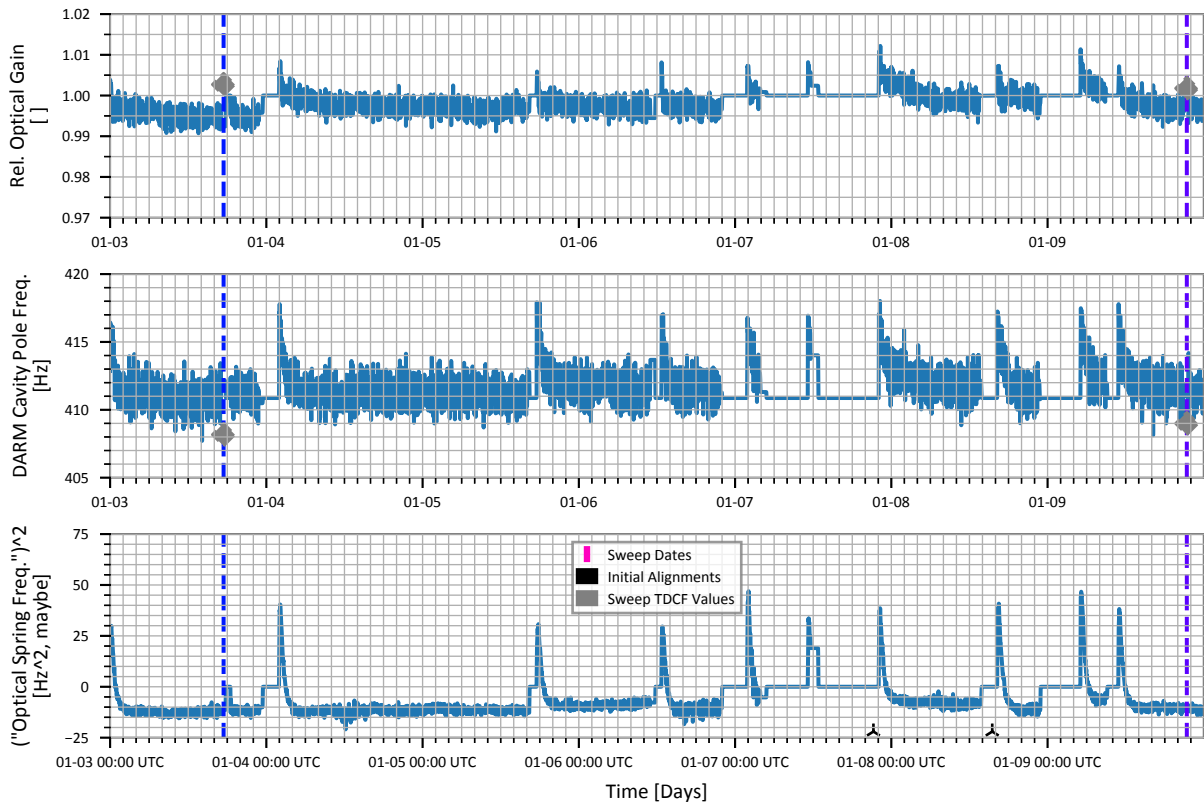

Week 5: 2019-11-29 00:00 UTC to 2019-12-06 00:00 UTC

Week 6: 2019-12-06 00:00 UTC to 2019-12-13 00:00 UTC

Week 7: 2019-12-13 00:00 UTC to 2019-12-20 00:00 UTC

Week 8: 2019-12-20 00:00 UTC to 2019-12-27 00:00 UTC

Week 9: 2019-12-27 00:00 UTC to 2020-01-02 23:59 UTC

Week 10: 2020-01-02 23:59 UTC to 2020-01-09 23:59 UTC

Week 11: 2020-01-09 23:59 UTC to 2020-01-14 17:59 UTC