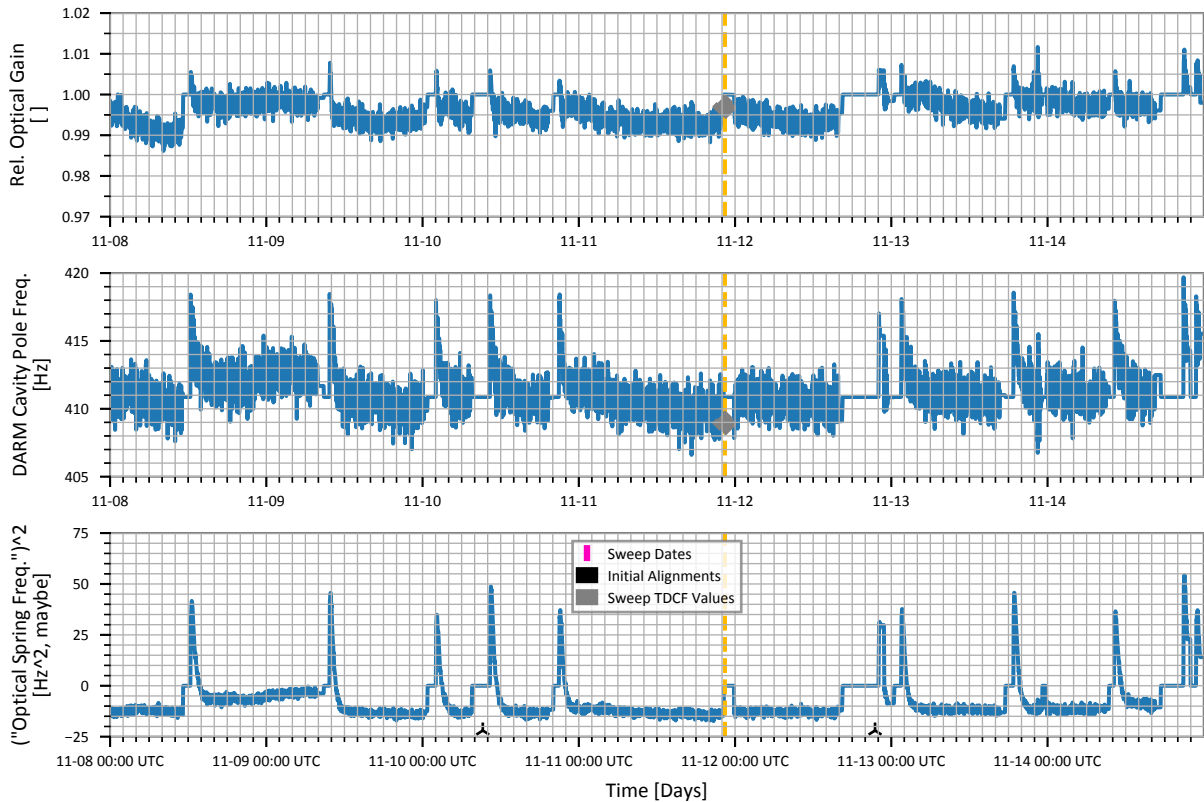

Major Ticks Start at 00:00 UTC

Week 1: 2019-11-01 14:59 UTC to 2019-11-07 23:59 UTC

Week 2: 2019-11-07 23:59 UTC to 2019-11-14 23:59 UTC

Week 3: 2019-11-14 23:59 UTC to 2019-11-21 23:59 UTC

Week 4: 2019-11-21 23:59 UTC to 2019-11-29 00:00 UTC

Week 5: 2019-11-29 00:00 UTC to 2019-12-06 00:00 UTC

Week 6: 2019-12-06 00:00 UTC to 2019-12-13 00:00 UTC

Week 7: 2019-12-13 00:00 UTC to 2019-12-20 00:00 UTC

Week 8: 2019-12-20 00:00 UTC to 2019-12-27 00:00 UTC

Week 9: 2019-12-27 00:00 UTC to 2020-01-02 23:59 UTC

Week 10: 2020-01-02 23:59 UTC to 2020-01-09 23:59 UTC

Week 11: 2020-01-09 23:59 UTC to 2020-01-14 17:59 UTC