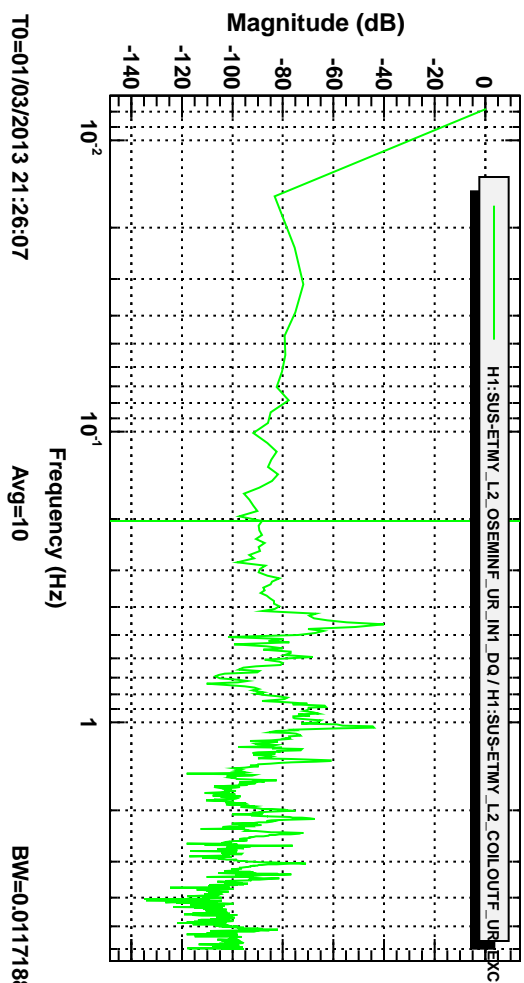

Transfer function

Transfer function

Transfer function

Transfer function

Transfer function

Transfer function

Transfer function

Transfer function

Coherence

Coherence

Coherence

Coherence

T0=01/03/2013 21:26:07

Avg=10

BW=0.0117188

T0=01/03/2013 21:26:07

Avg=10

BW=0.0117188