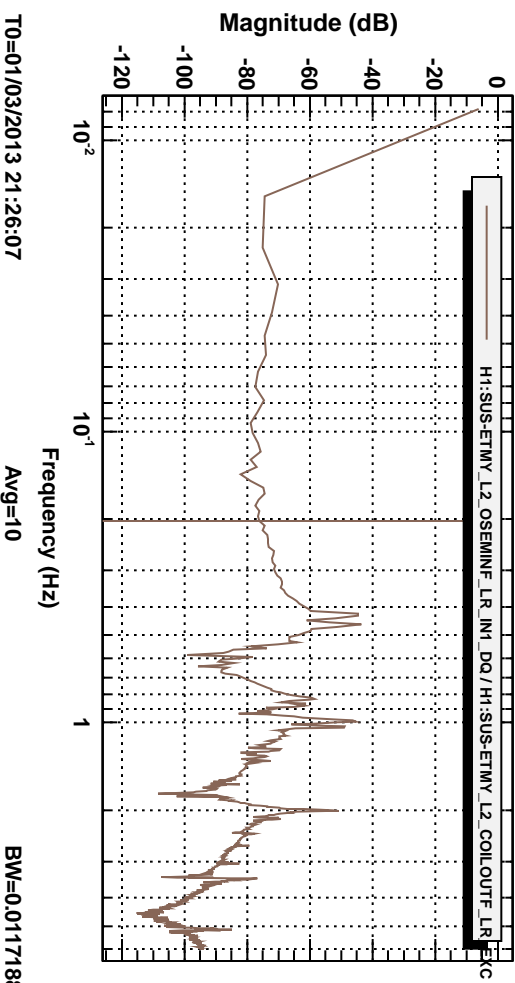

Transfer function

Transfer function

Transfer function

Transfer function

Transfer function

Transfer function

Transfer function

Transfer function

Coherence

Coherence

Coherence

Coherence

T0=01/03/2013 21:26:07

Avg=10

BW=0.0117188

T0=01/03/2013 21:26:07

Avg=10

BW=0.0117188