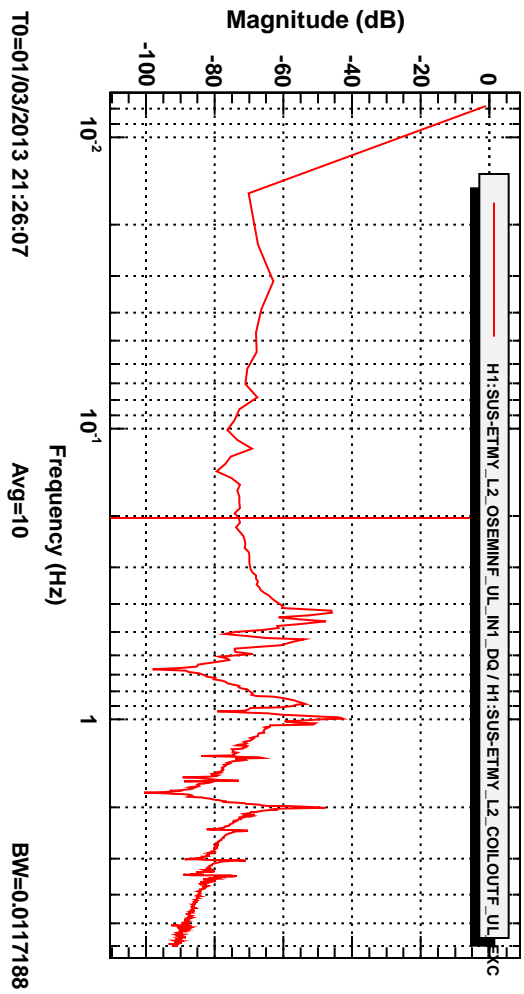

Transfer function

Transfer function

Transfer function

Transfer function

Transfer function

Transfer function

Transfer function

Transfer function

Coherence

Coherence

Coherence

Coherence

T0=01/03/2013 21:26:07

Avg=10

BW=0.0117188

T0=01/03/2013 21:26:07

Avg=10

BW=0.0117188