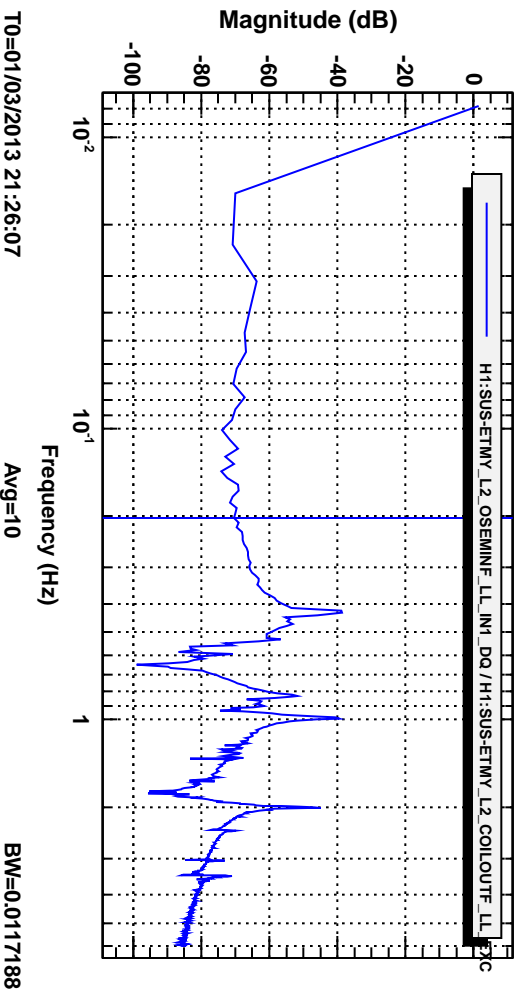

Transfer function

Transfer function

Transfer function

Transfer function

Transfer function

Transfer function

Transfer function

Transfer function

Coherence

Coherence

Coherence

Coherence

T0=01/03/2013 21:26:07

Avg=10

BW=0.0117188

T0=01/03/2013 21:26:07

Avg=10

BW=0.0117188