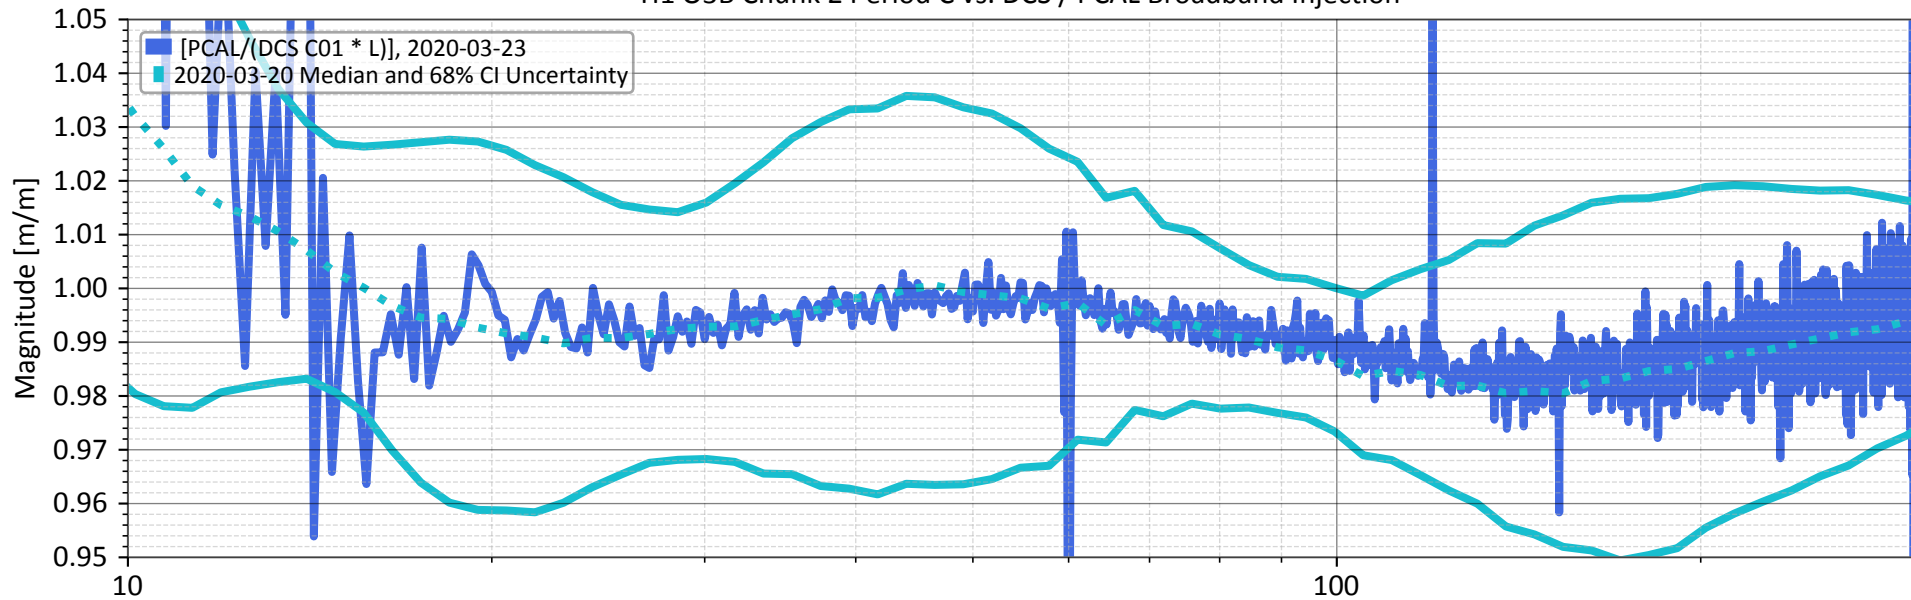

H1 O3B Chunk 2 Period C vs. DCS / PCAL Broadband Injection

Frequency [Hz]

Frequency [Hz]