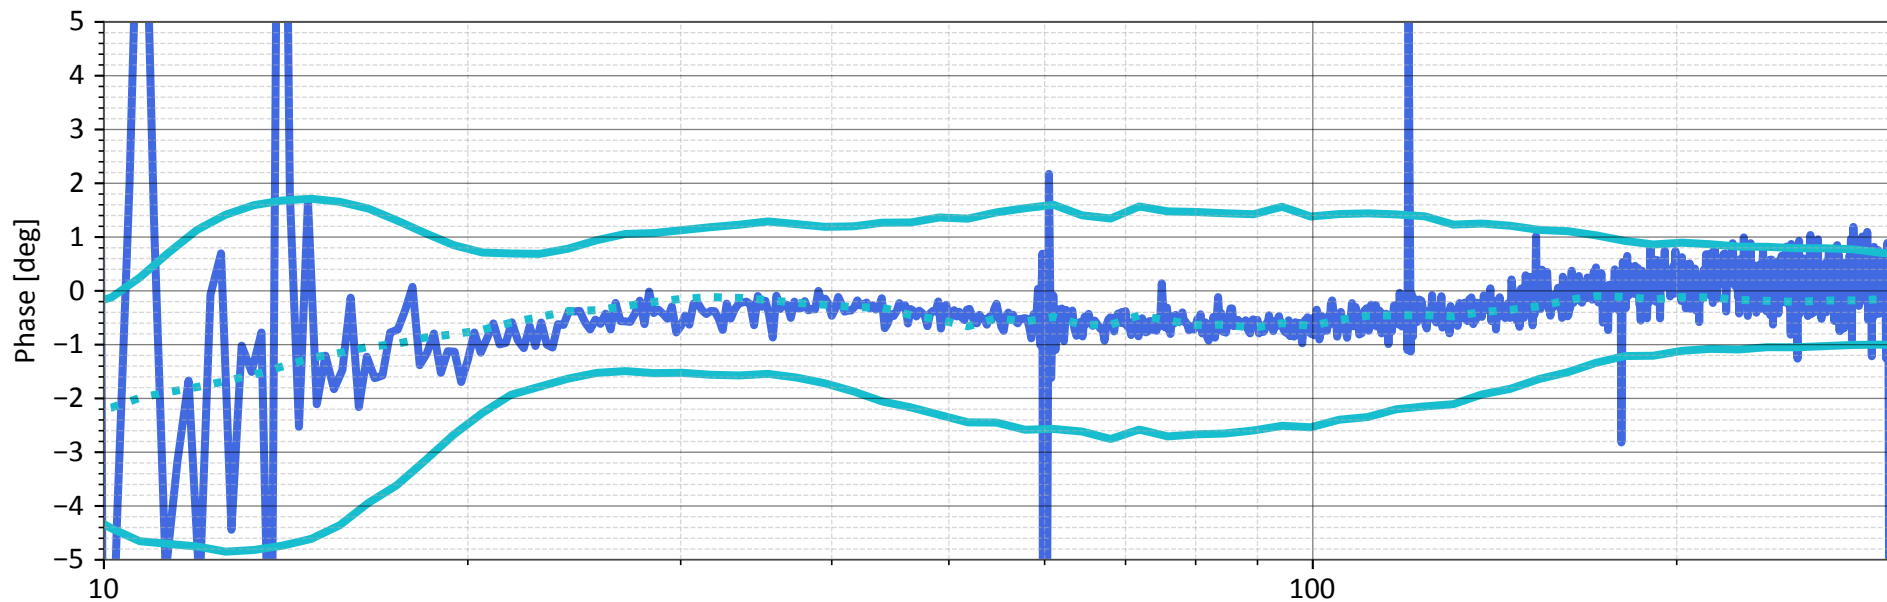

H1 O3B Chunk 2 Period C vs. DCS / PCAL Broadband Injection

Frequency [Hz]

Frequency [Hz]