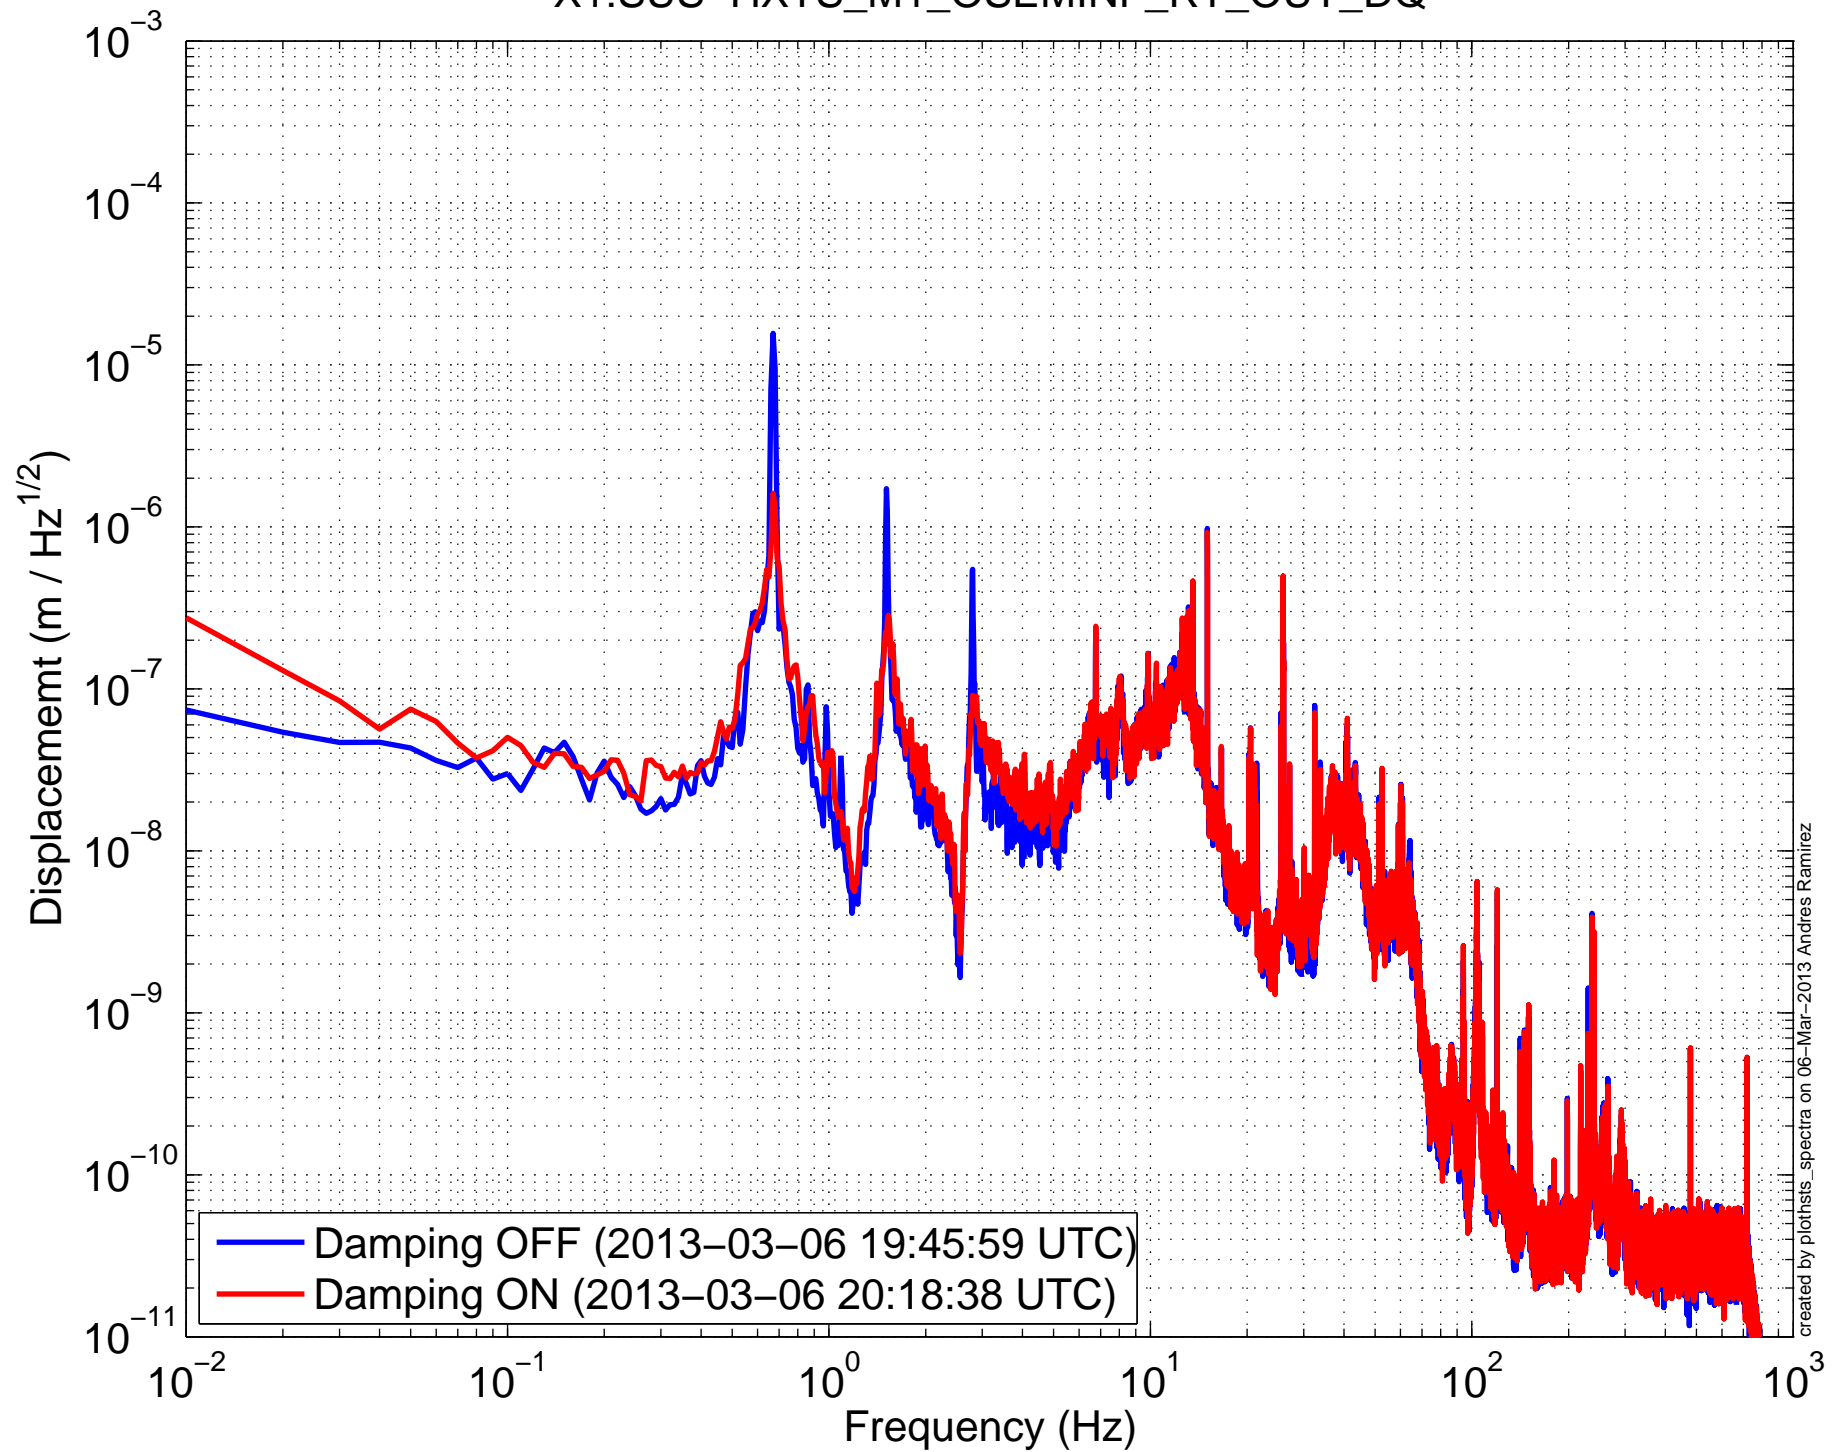

X1SUSMC1 (HSTS) Amplitude Spectral Density
X1:SUS-HXTS_M1_OSEMINF_T1_OUT_DQ

X1SUSMC1 (HSTS) Amplitude Spectral Density
X1:SUS-HXTS_M1_OSEMINF_T2_OUT_DQ

X1SUSMC1 (HSTS) Amplitude Spectral Density
X1:SUS-HXTS_M1_OSEMINF_T3_OUT_DQ

X1SUSMC1 (HSTS) Amplitude Spectral Density
X1:SUS-HXTS_M1_OSEMINF_LF_OUT_DQ

X1SUSMC1 (HSTS) Amplitude Spectral Density
X1:SUS-HXTS_M1_OSEMINF_RT_OUT_DQ

X1SUSMC1 (HSTS) Amplitude Spectral Density
X1:SUS-HXTS_M1_OSEMINF_SD_OUT_DQ