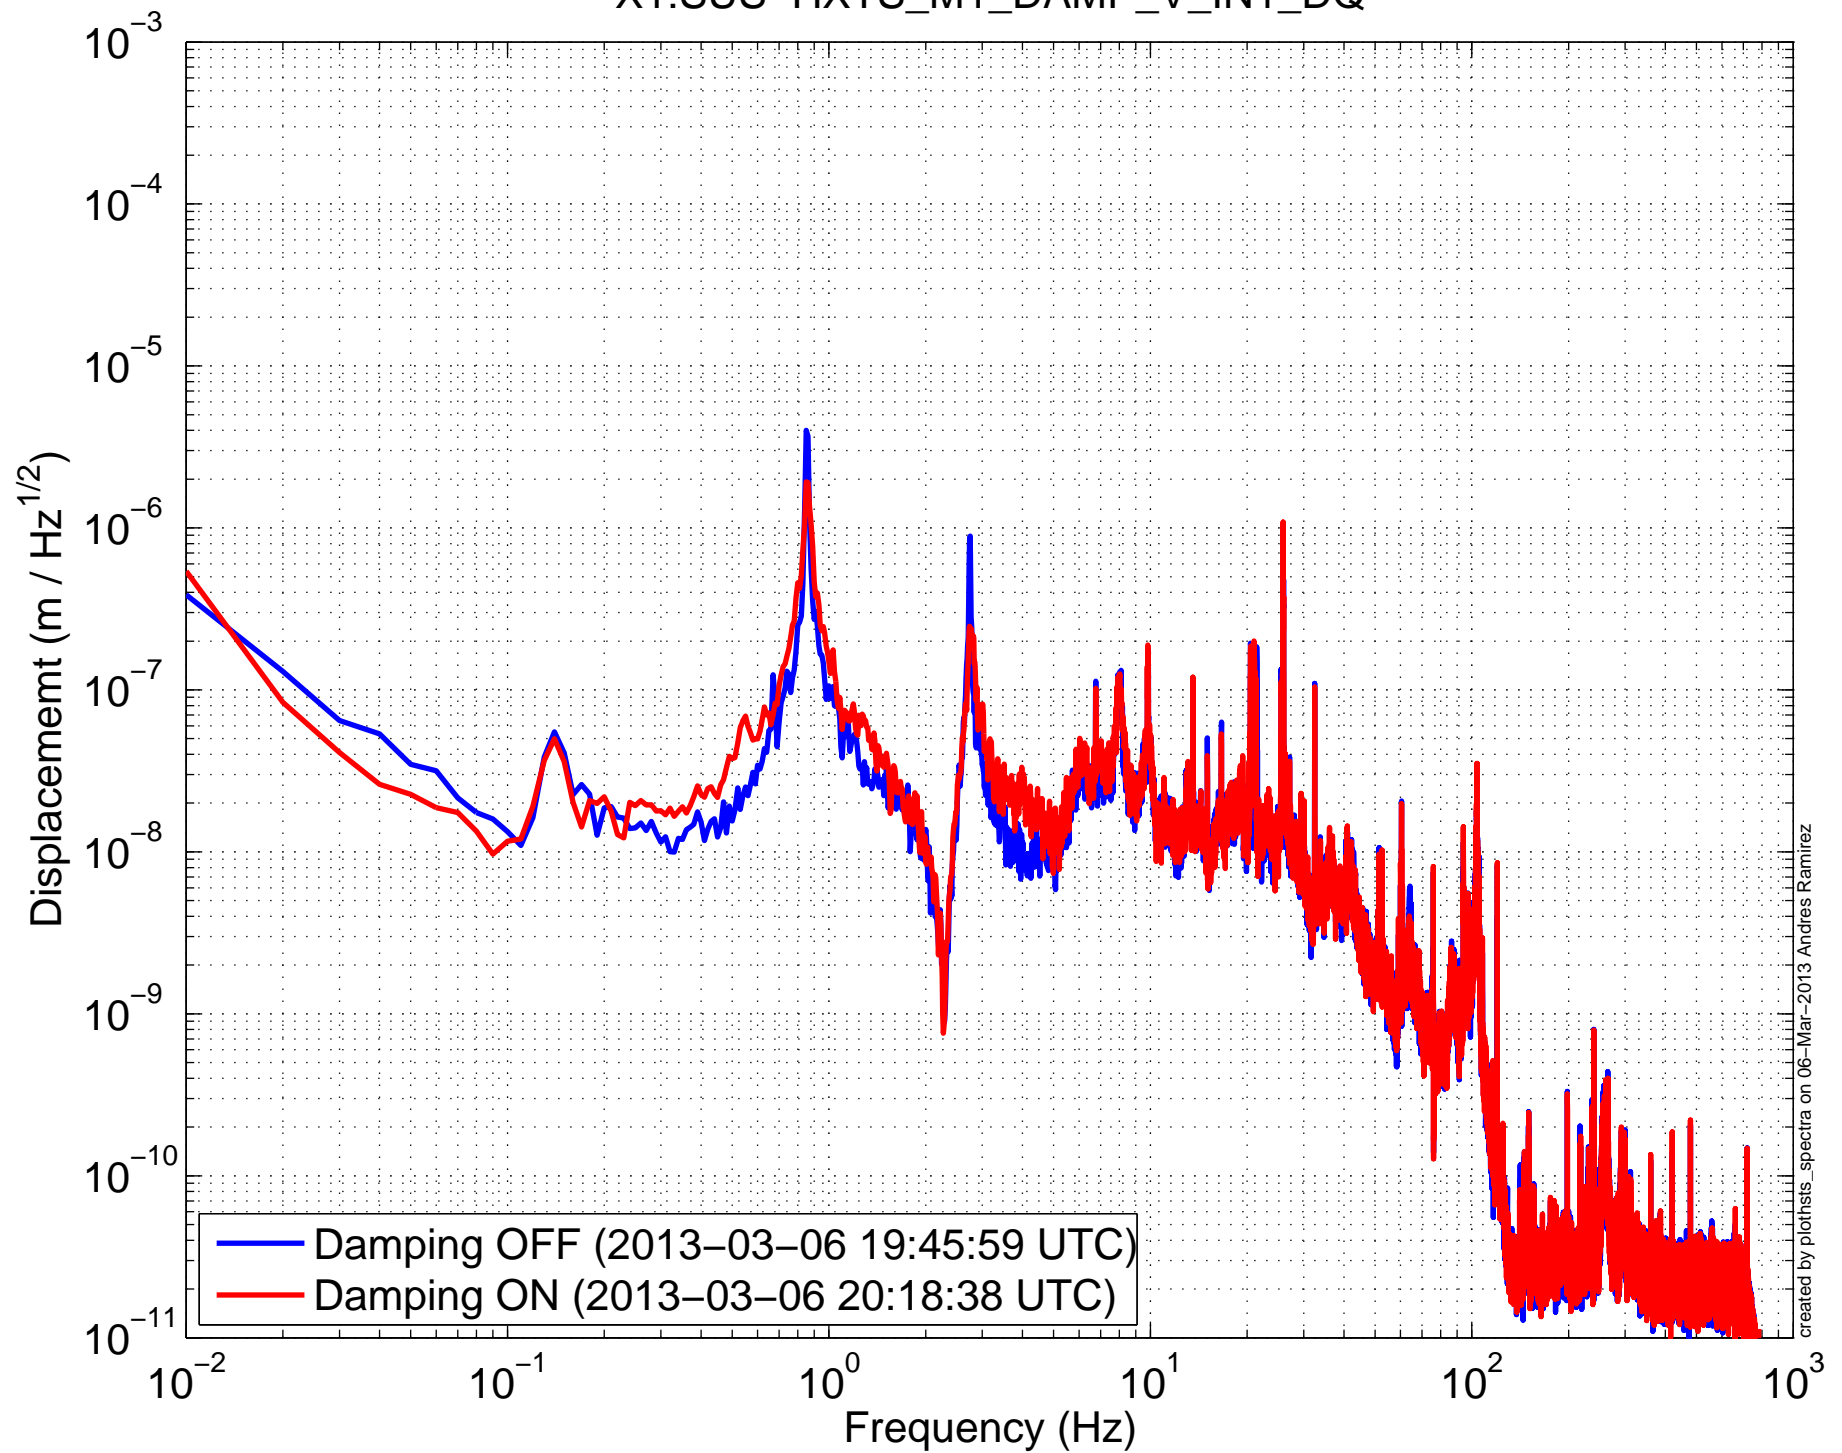

X1SUSMC1 (HSTS) Amplitude Spectral Density
X1:SUS-HXTS_M1_DAMP_V_IN1_DQ