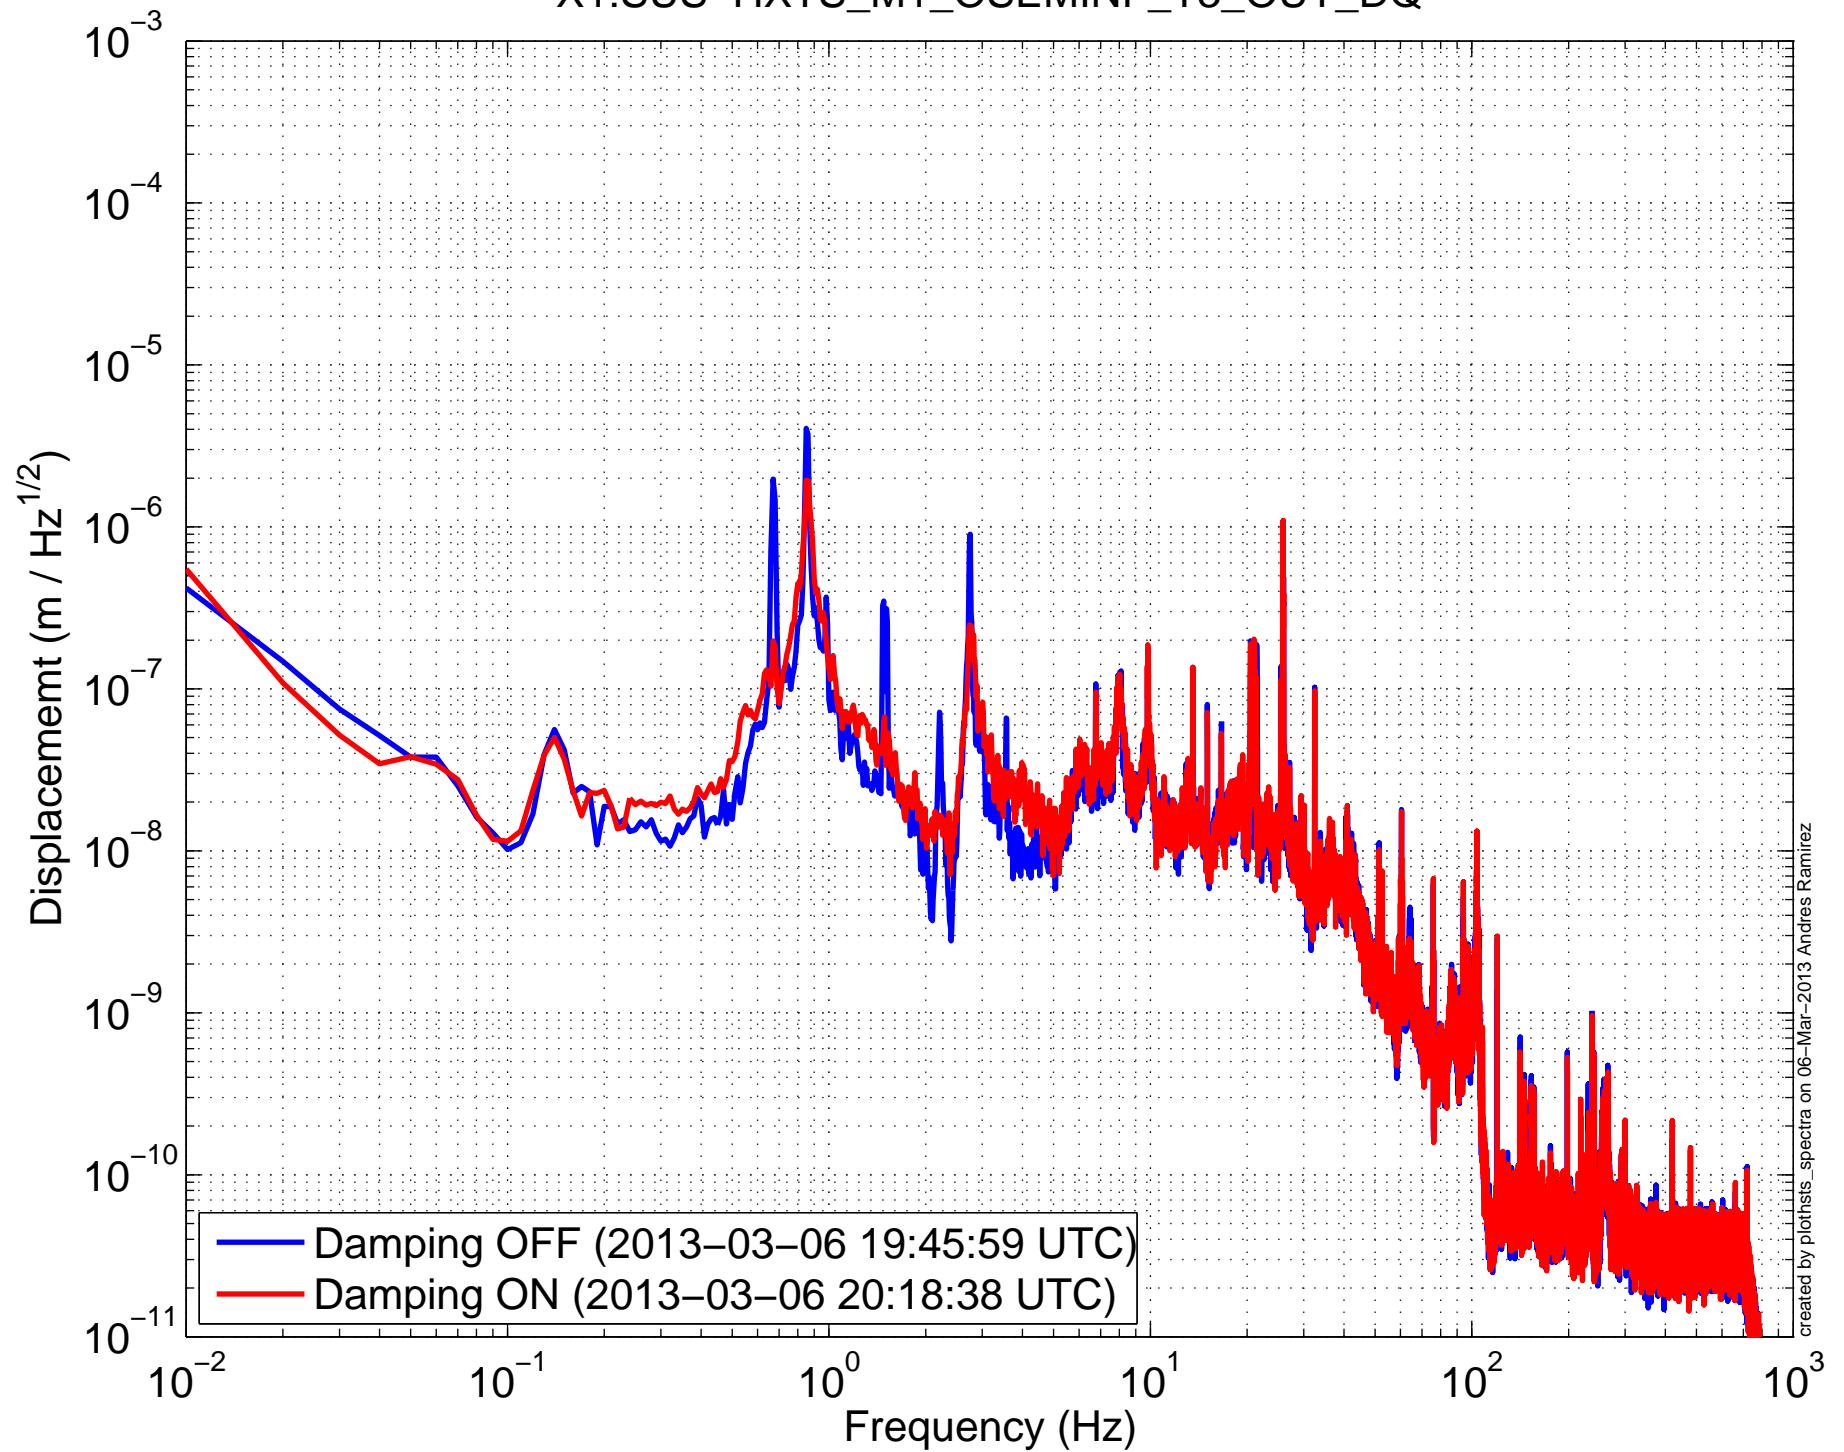

X1SUSMC1 (HSTS) Amplitude Spectral Density
X1:SUS-HXTS_M1_OSEMINF_T1_OUT_DQ

X1SUSMC1 (HSTS) Amplitude Spectral Density
X1:SUS-HXTS_M1_OSEMINF_T2_OUT_DQ

X1SUSMC1 (HSTS) Amplitude Spectral Density
X1:SUS-HXTS_M1_OSEMINF_T3_OUT_DQ

X1SUSMC1 (HSTS) Amplitude Spectral Density
X1:SUS-HXTS_M1_OSEMINF_LF_OUT_DQ

X1SUSMC1 (HSTS) Amplitude Spectral Density
X1:SUS-HXTS_M1_OSEMINF_RT_OUT_DQ

X1SUSMC1 (HSTS) Amplitude Spectral Density
X1:SUS-HXTS_M1_OSEMINF_SD_OUT_DQ