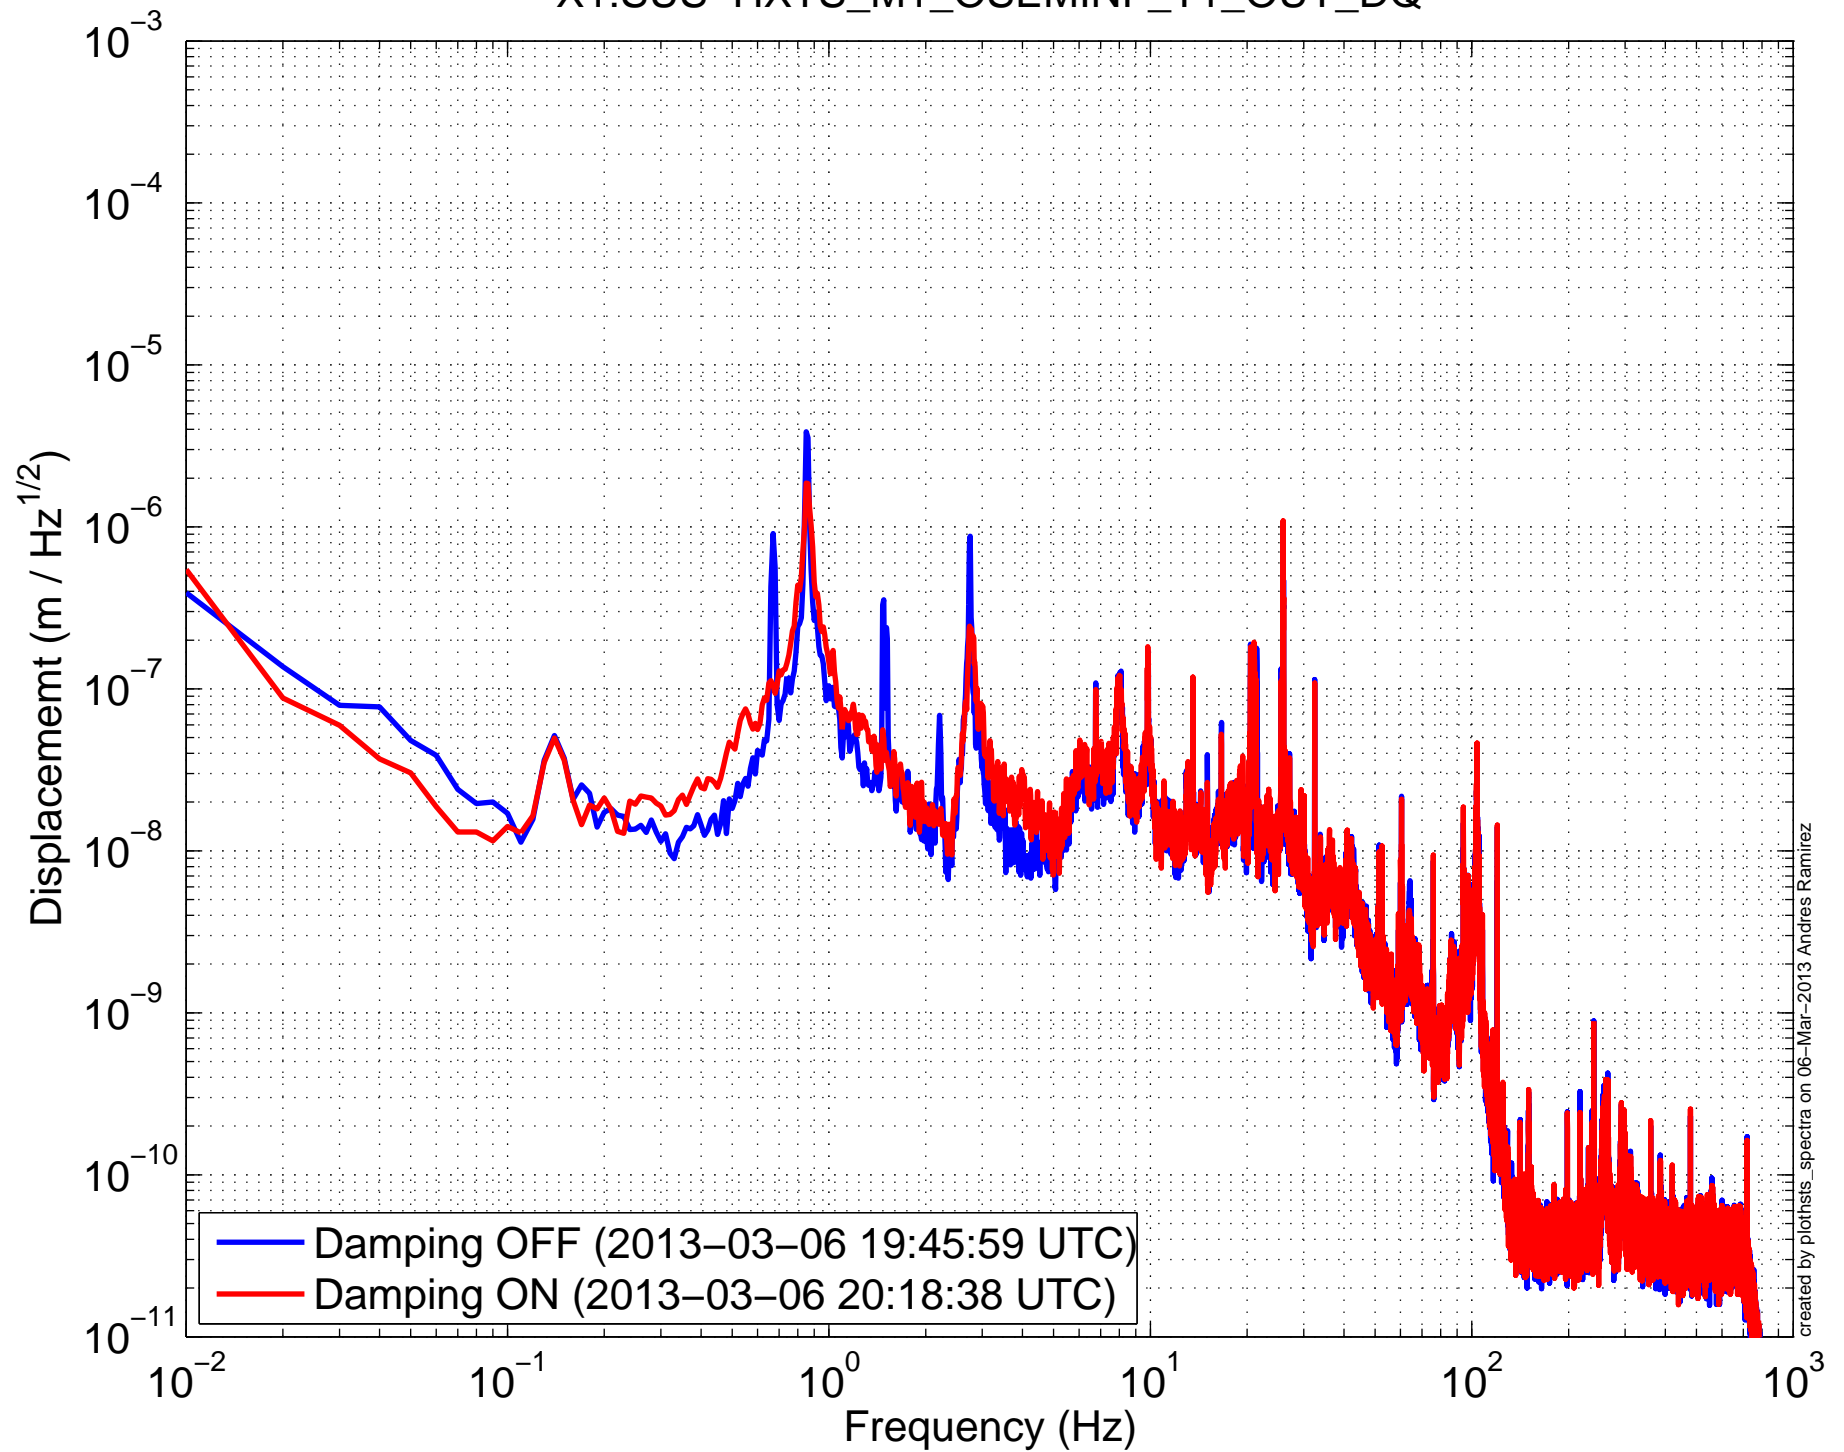

X1SUSMC1 (HSTS) Amplitude Spectral Density
X1:SUS-HXTS_M1_OSEMINF_T1_OUT_DQ

X1SUSMC1 (HSTS) Amplitude Spectral Density
X1:SUS-HXTS_M1_OSEMINF_T2_OUT_DQ

X1SUSMC1 (HSTS) Amplitude Spectral Density
X1:SUS-HXTS_M1_OSEMINF_T3_OUT_DQ

X1SUSMC1 (HSTS) Amplitude Spectral Density
X1:SUS-HXTS_M1_OSEMINF_LF_OUT_DQ

X1SUSMC1 (HSTS) Amplitude Spectral Density
X1:SUS-HXTS_M1_OSEMINF_RT_OUT_DQ

X1SUSMC1 (HSTS) Amplitude Spectral Density
X1:SUS-HXTS_M1_OSEMINF_SD_OUT_DQ