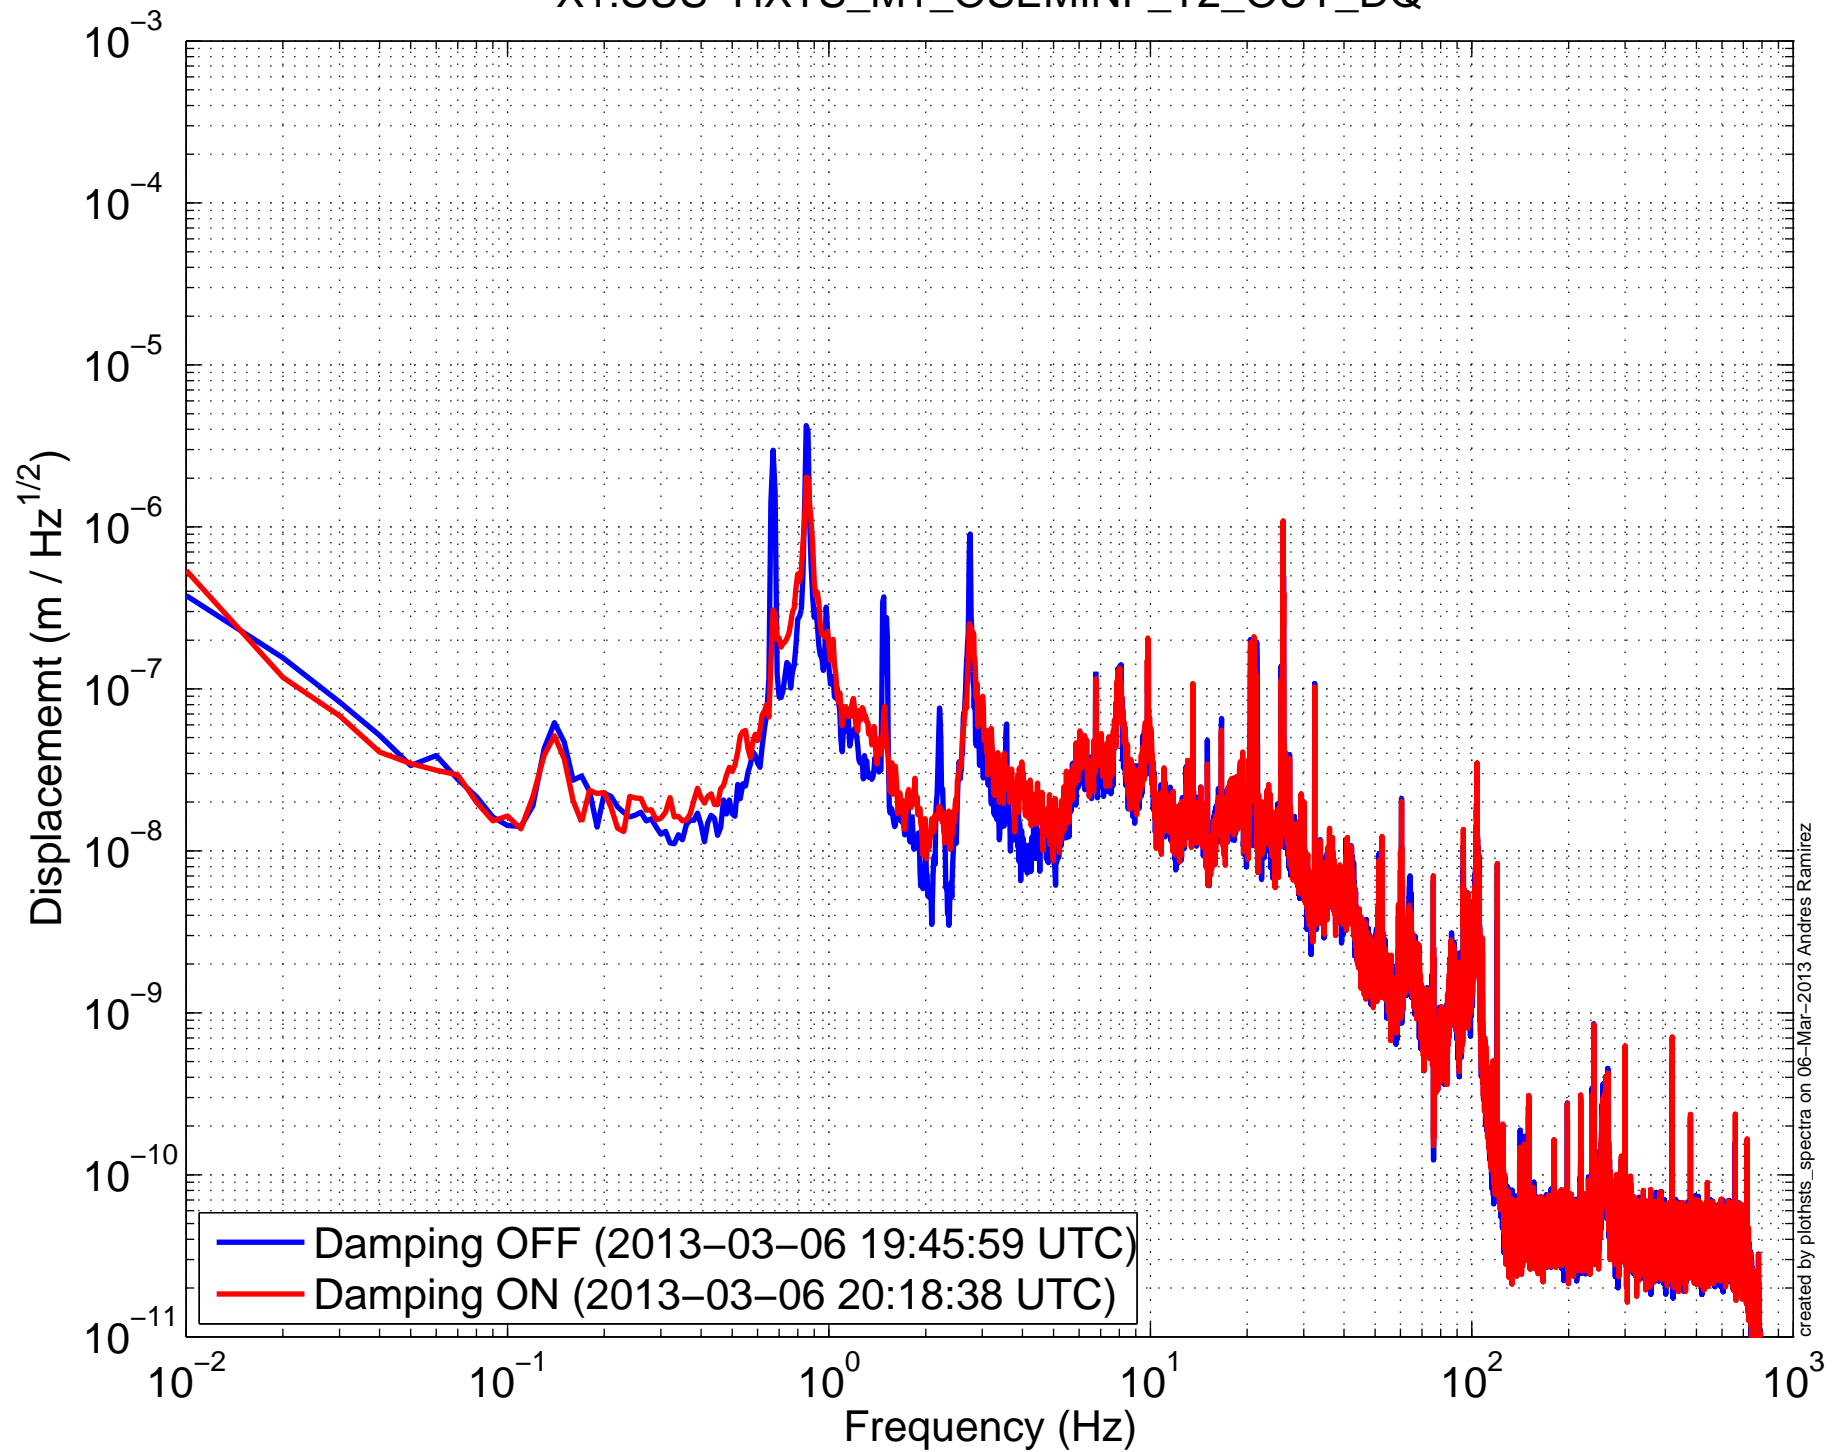

X1SUSMC1 (HSTS) Amplitude Spectral Density
X1:SUS-HXTS_M1_OSEMINF_T1_OUT_DQ

X1SUSMC1 (HSTS) Amplitude Spectral Density
X1:SUS-HXTS_M1_OSEMINF_T2_OUT_DQ

X1SUSMC1 (HSTS) Amplitude Spectral Density
X1:SUS-HXTS_M1_OSEMINF_T3_OUT_DQ

X1SUSMC1 (HSTS) Amplitude Spectral Density
X1:SUS-HXTS_M1_OSEMINF_LF_OUT_DQ

X1SUSMC1 (HSTS) Amplitude Spectral Density
X1:SUS-HXTS_M1_OSEMINF_RT_OUT_DQ

X1SUSMC1 (HSTS) Amplitude Spectral Density
X1:SUS-HXTS_M1_OSEMINF_SD_OUT_DQ