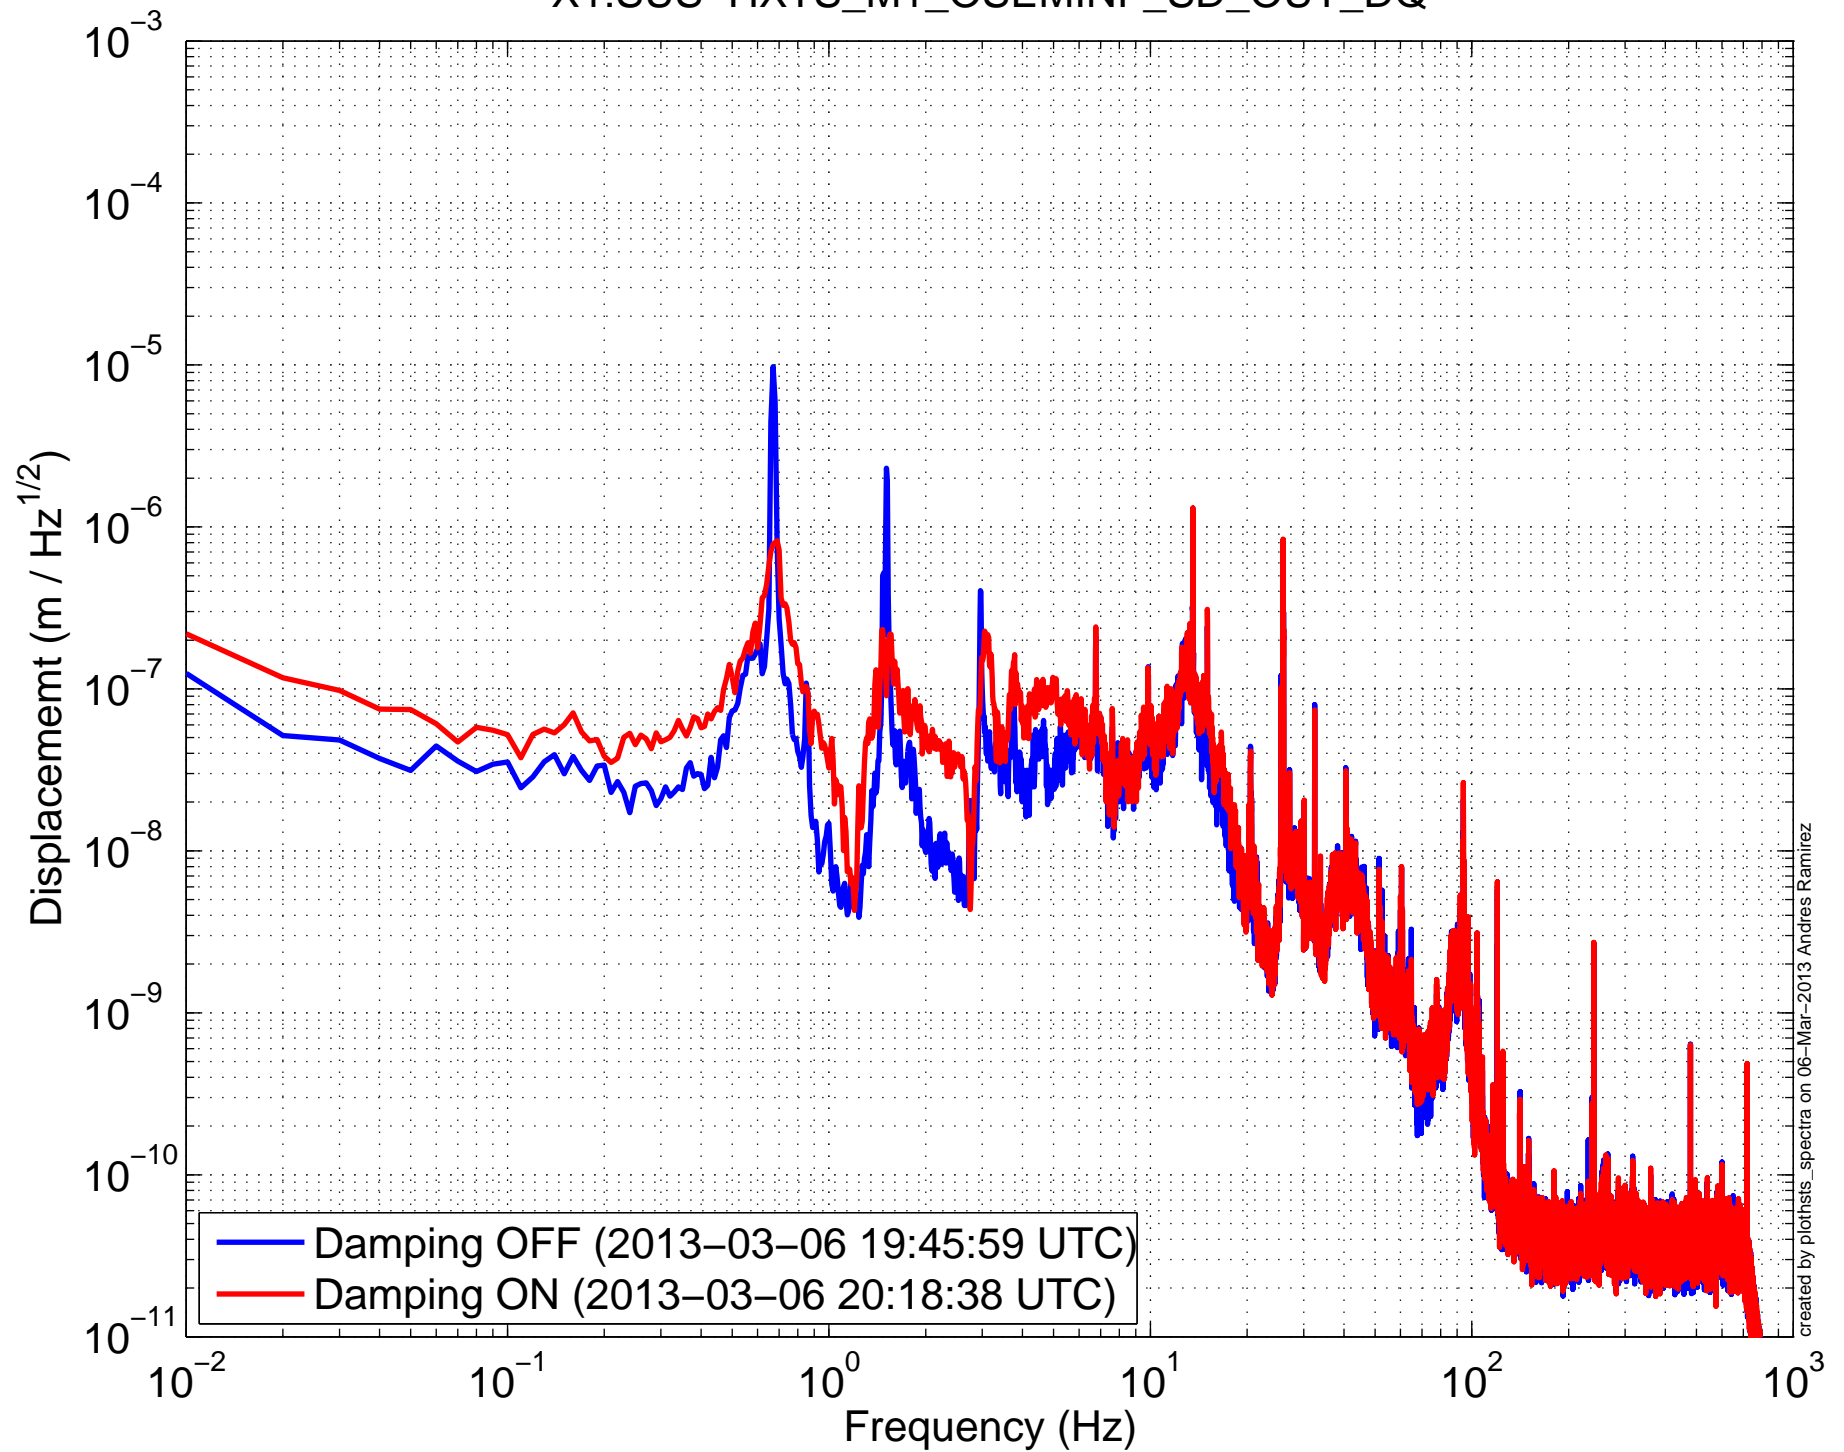

X1SUSMC1 (HSTS) Amplitude Spectral Density
X1:SUS-HXTS_M1_OSEMINF_T1_OUT_DQ

X1SUSMC1 (HSTS) Amplitude Spectral Density
X1:SUS-HXTS_M1_OSEMINF_T2_OUT_DQ

X1SUSMC1 (HSTS) Amplitude Spectral Density
X1:SUS-HXTS_M1_OSEMINF_T3_OUT_DQ

X1SUSMC1 (HSTS) Amplitude Spectral Density
X1:SUS-HXTS_M1_OSEMINF_LF_OUT_DQ

X1SUSMC1 (HSTS) Amplitude Spectral Density
X1:SUS-HXTS_M1_OSEMINF_RT_OUT_DQ

X1SUSMC1 (HSTS) Amplitude Spectral Density
X1:SUS-HXTS_M1_OSEMINF_SD_OUT_DQ