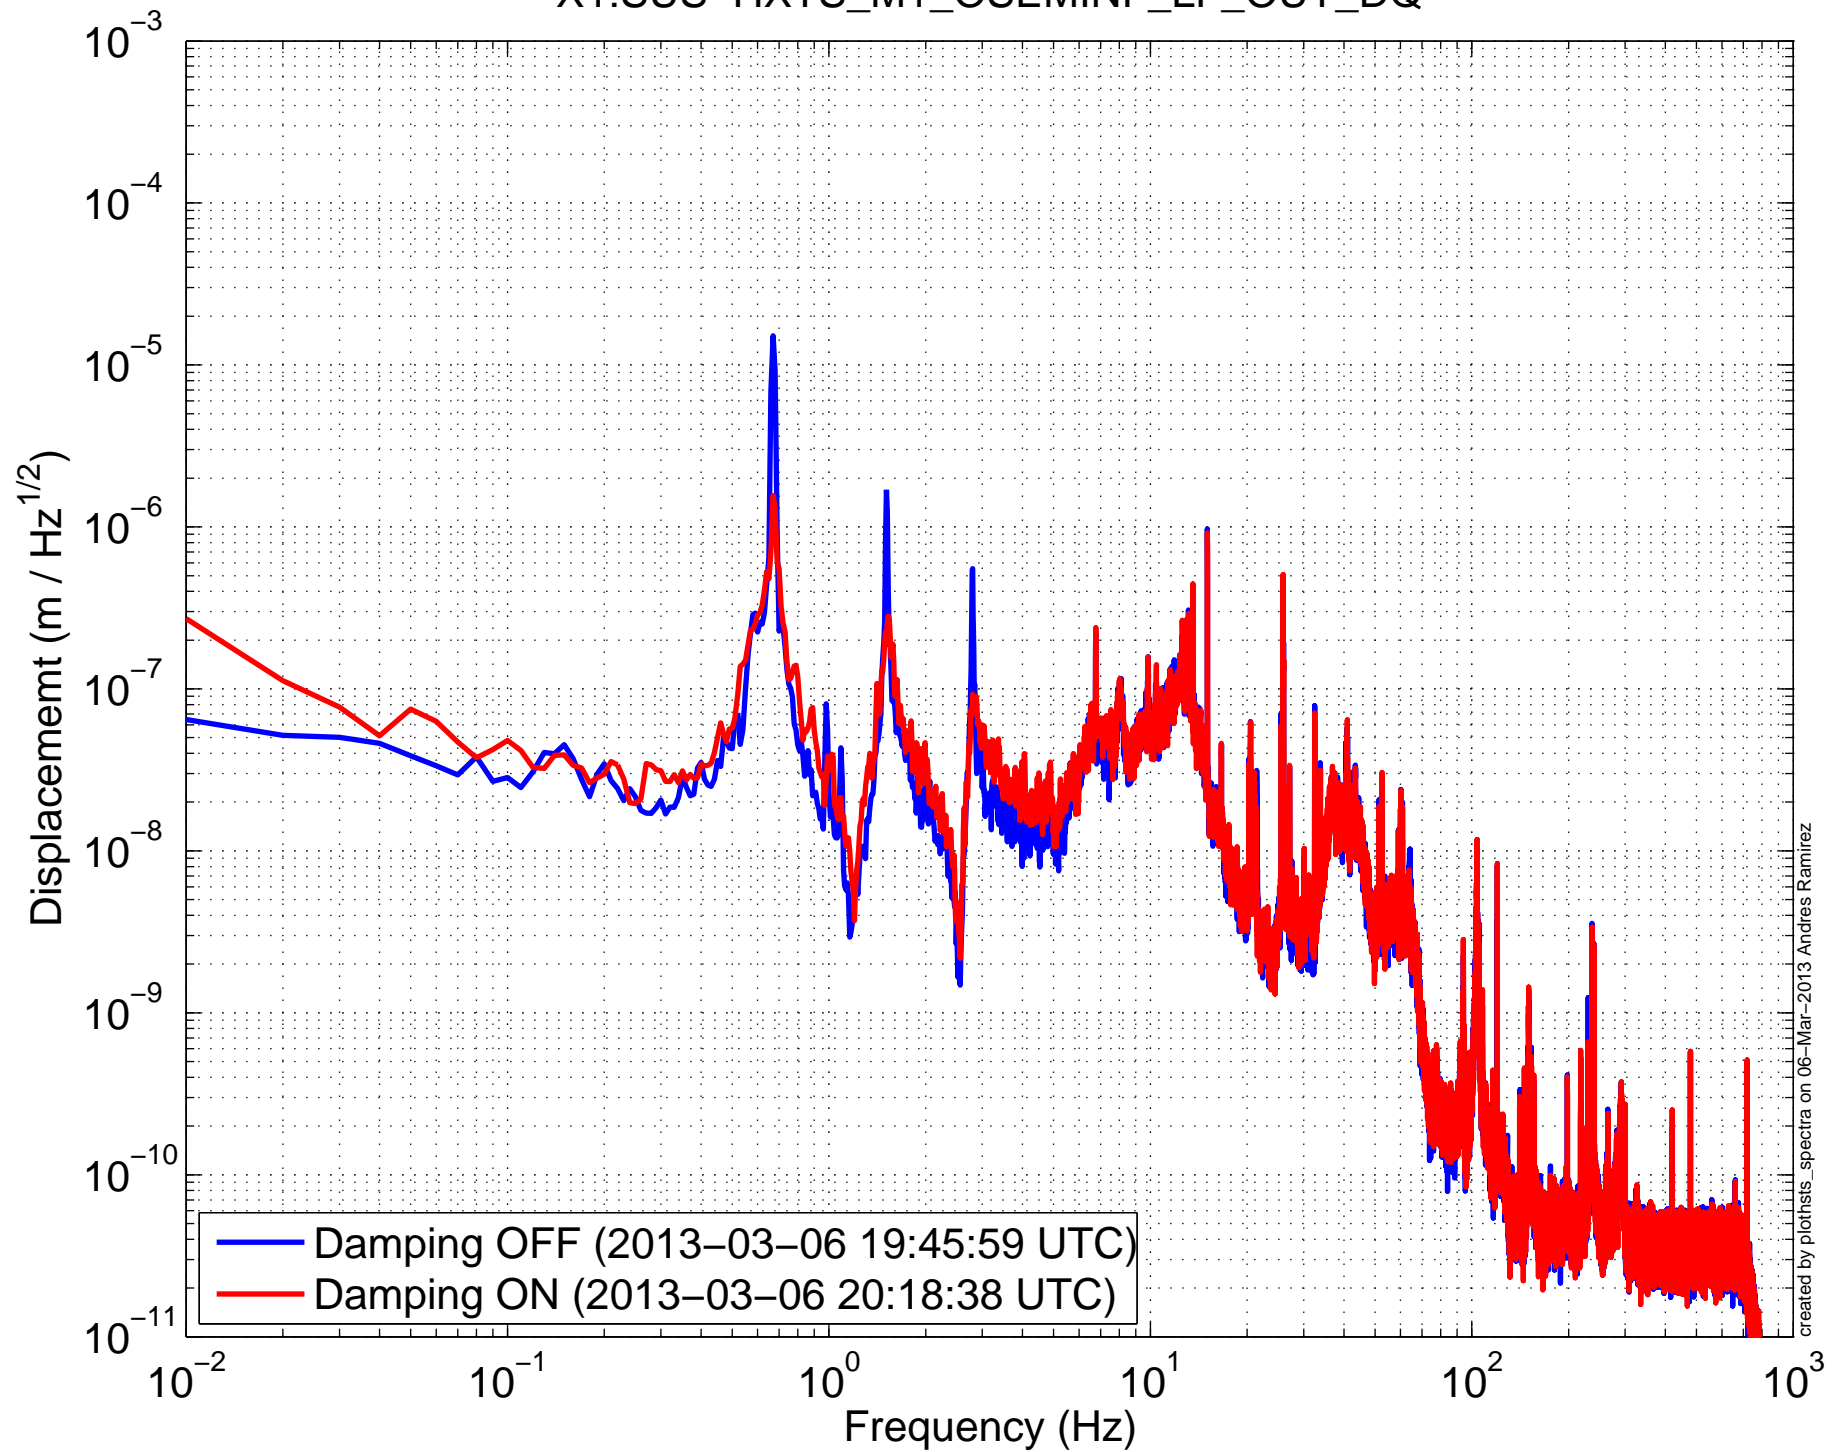

X1SUSMC1 (HSTS) Amplitude Spectral Density
X1:SUS-HXTS_M1_OSEMINF_T1_OUT_DQ

X1SUSMC1 (HSTS) Amplitude Spectral Density
X1:SUS-HXTS_M1_OSEMINF_T2_OUT_DQ

X1SUSMC1 (HSTS) Amplitude Spectral Density
X1:SUS-HXTS_M1_OSEMINF_T3_OUT_DQ

X1SUSMC1 (HSTS) Amplitude Spectral Density
X1:SUS-HXTS_M1_OSEMINF_LF_OUT_DQ

X1SUSMC1 (HSTS) Amplitude Spectral Density
X1:SUS-HXTS_M1_OSEMINF_RT_OUT_DQ

X1SUSMC1 (HSTS) Amplitude Spectral Density
X1:SUS-HXTS_M1_OSEMINF_SD_OUT_DQ