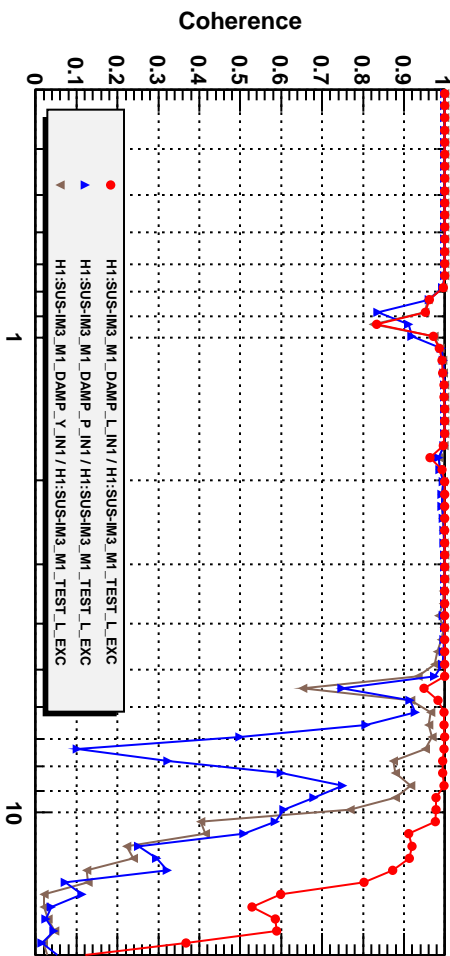

Transfer function

T0=12/03/2013 20:24:59.03125

Avg=72

Coherence function

T0=12/03/2013 20:24:59.03125

Avg=72

Transfer function

T0=12/03/2013 20:24:59.03125

Avg=72