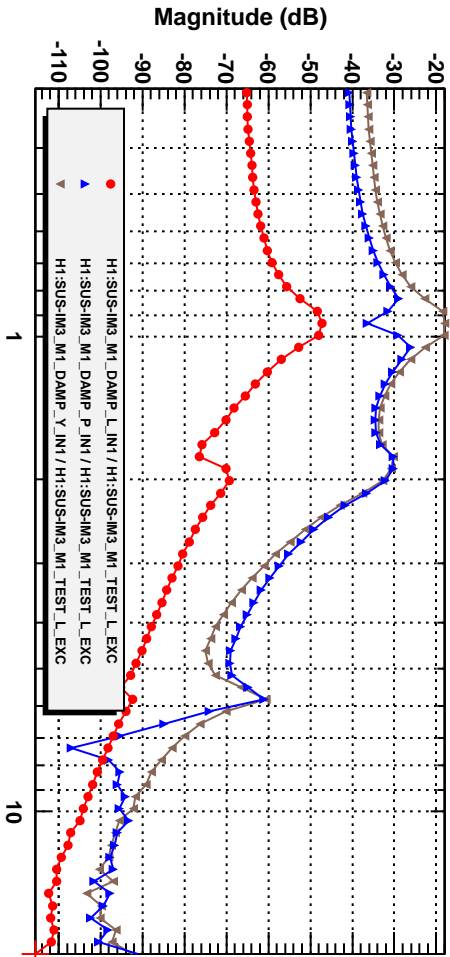

Transfer function

T0=12/03/2013 20:24:59.03125

Avg=72

Coherence function

T0=12/03/2013 20:24:59.03125

Avg=72

Transfer function

T0=12/03/2013 20:24:59.03125

Avg=72