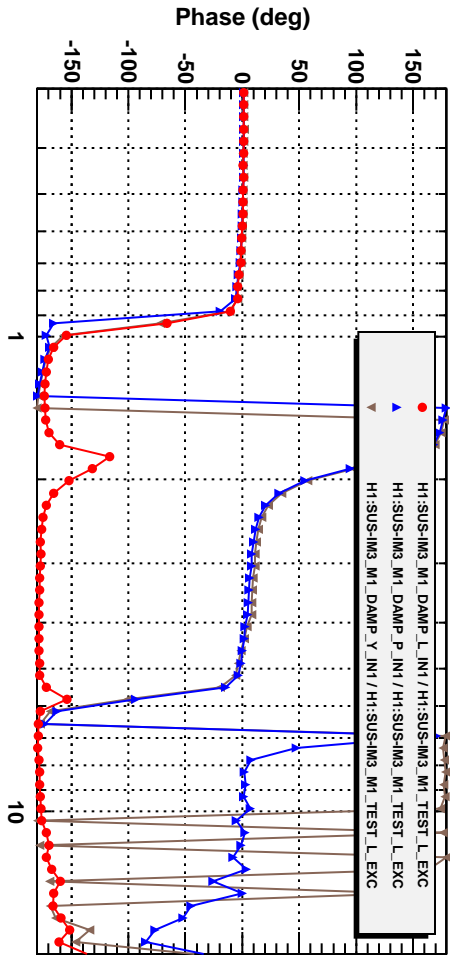

Transfer function

T0=12/03/2013 20:24:59.03125

Avg=72

Coherence function

T0=12/03/2013 20:24:59.03125

Avg=72

Transfer function

T0=12/03/2013 20:24:59.03125

Avg=72