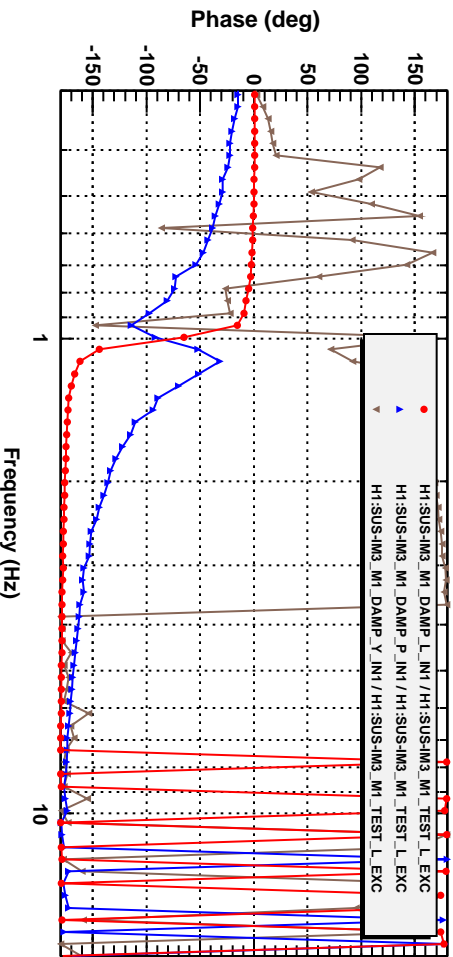

Transfer function

T0=12/03/2013 23:13:41.03125

Avg=82

Coherence function

T0=12/03/2013 23:13:41.03125

Avg=82

Transfer function

T0=12/03/2013 23:13:41.03125

Avg=82