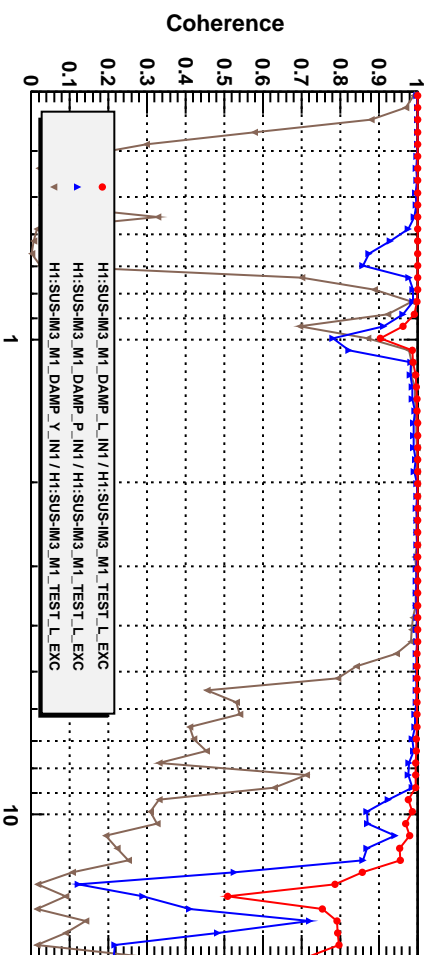

Transfer function

T0=12/03/2013 23:13:41.03125

Avg=82

Coherence function

T0=12/03/2013 23:13:41.03125

Avg=82

Transfer function

T0=12/03/2013 23:13:41.03125

Avg=82