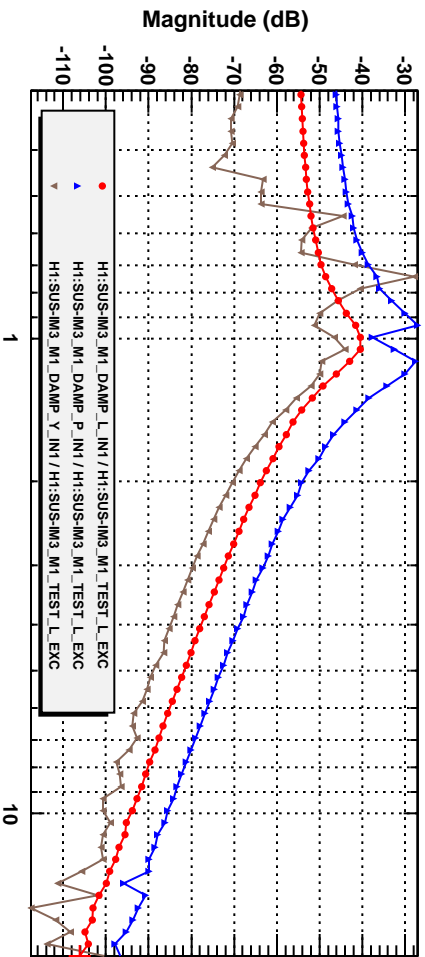

Transfer function

T0=12/03/2013 23:13:41.03125

Avg=82

Coherence function

T0=12/03/2013 23:13:41.03125

Avg=82

Transfer function

T0=12/03/2013 23:13:41.03125

Avg=82