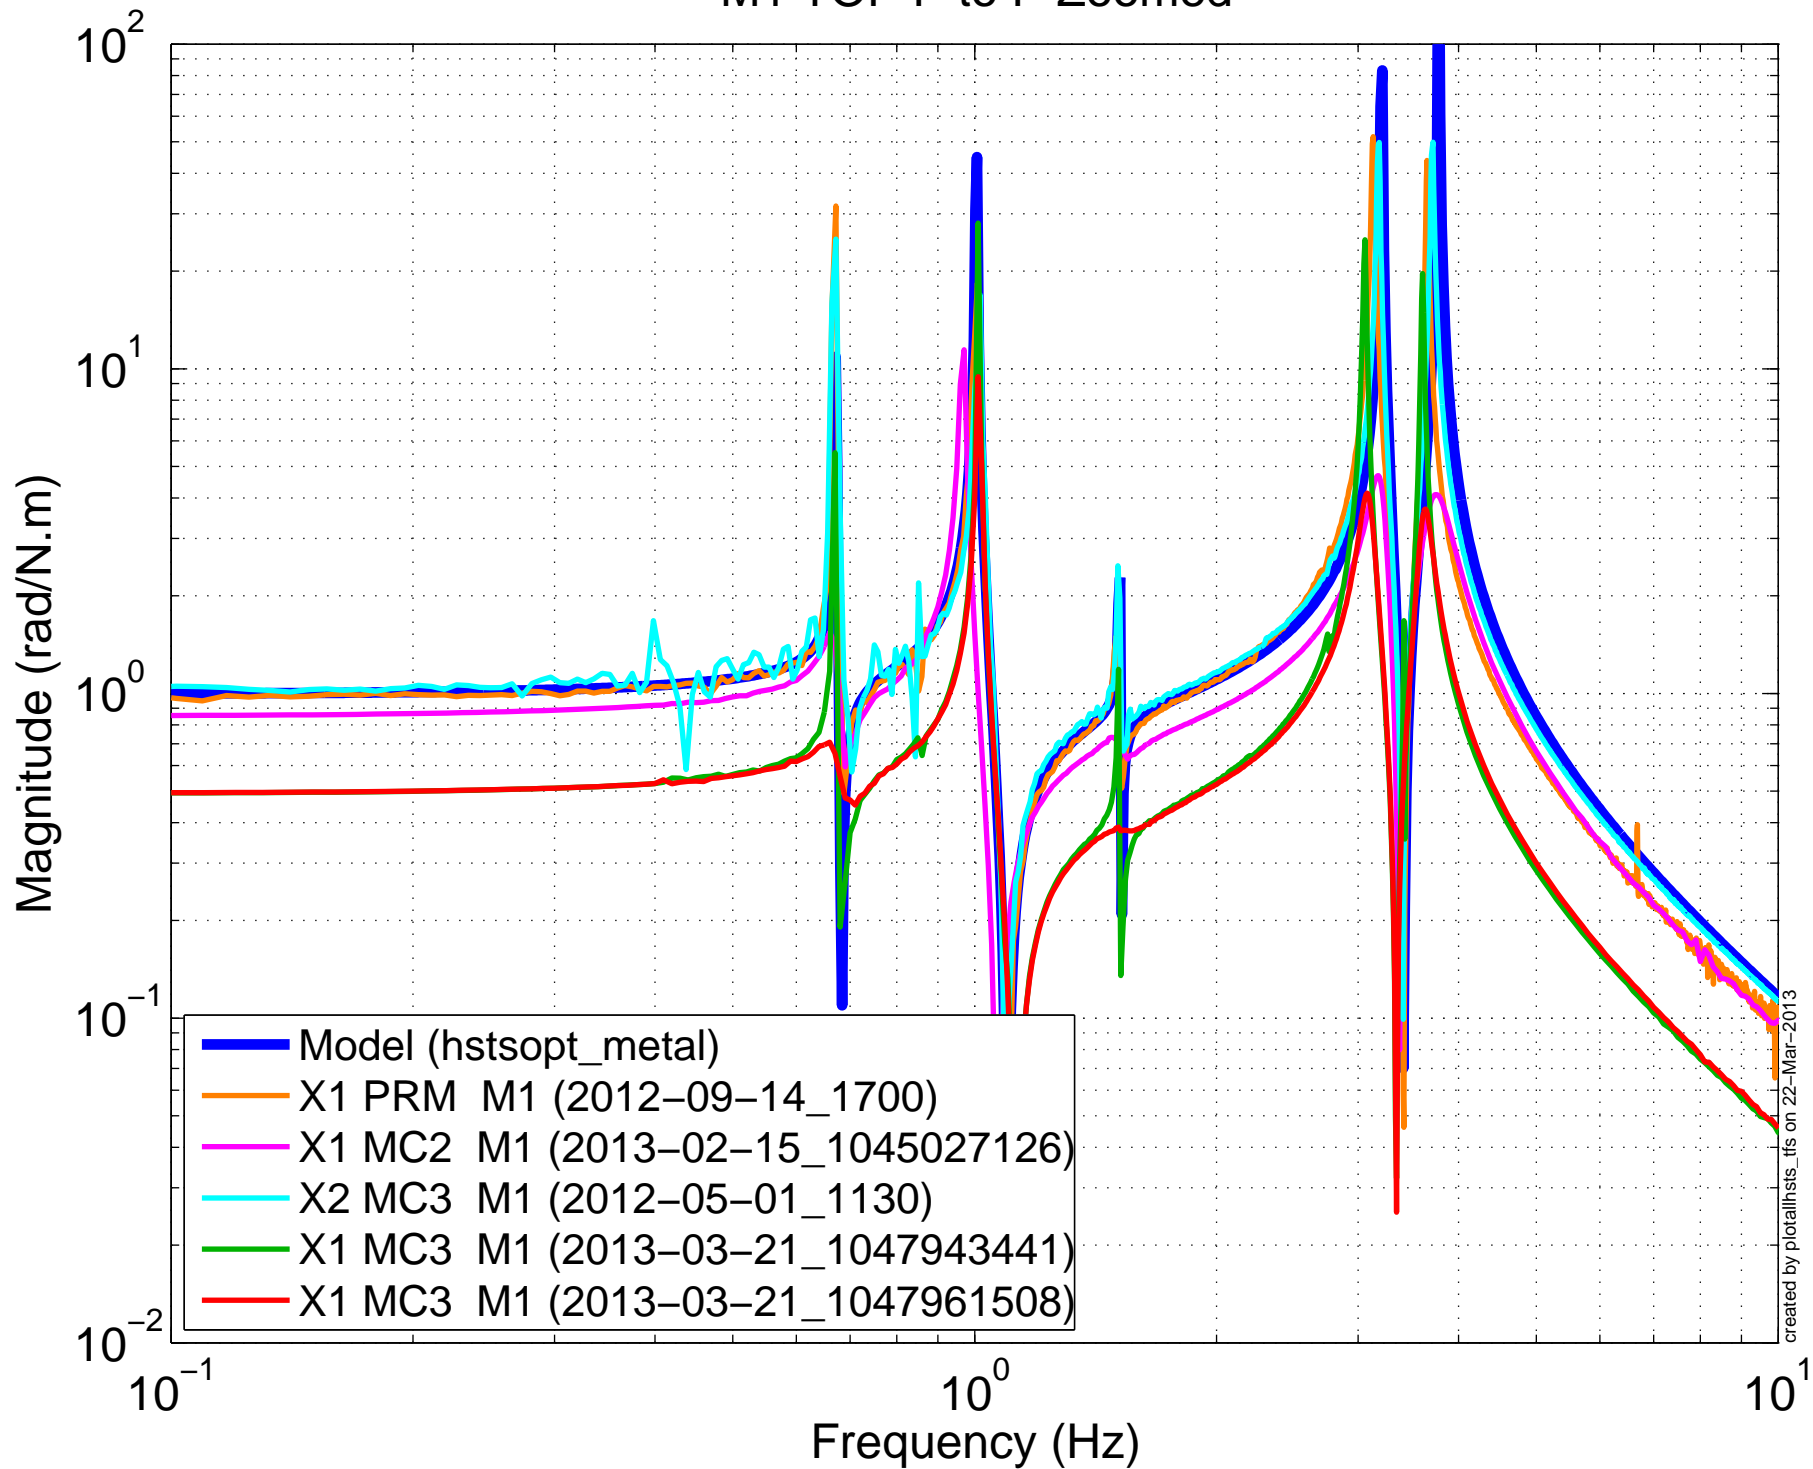

M1 TOP P to P Zoomed