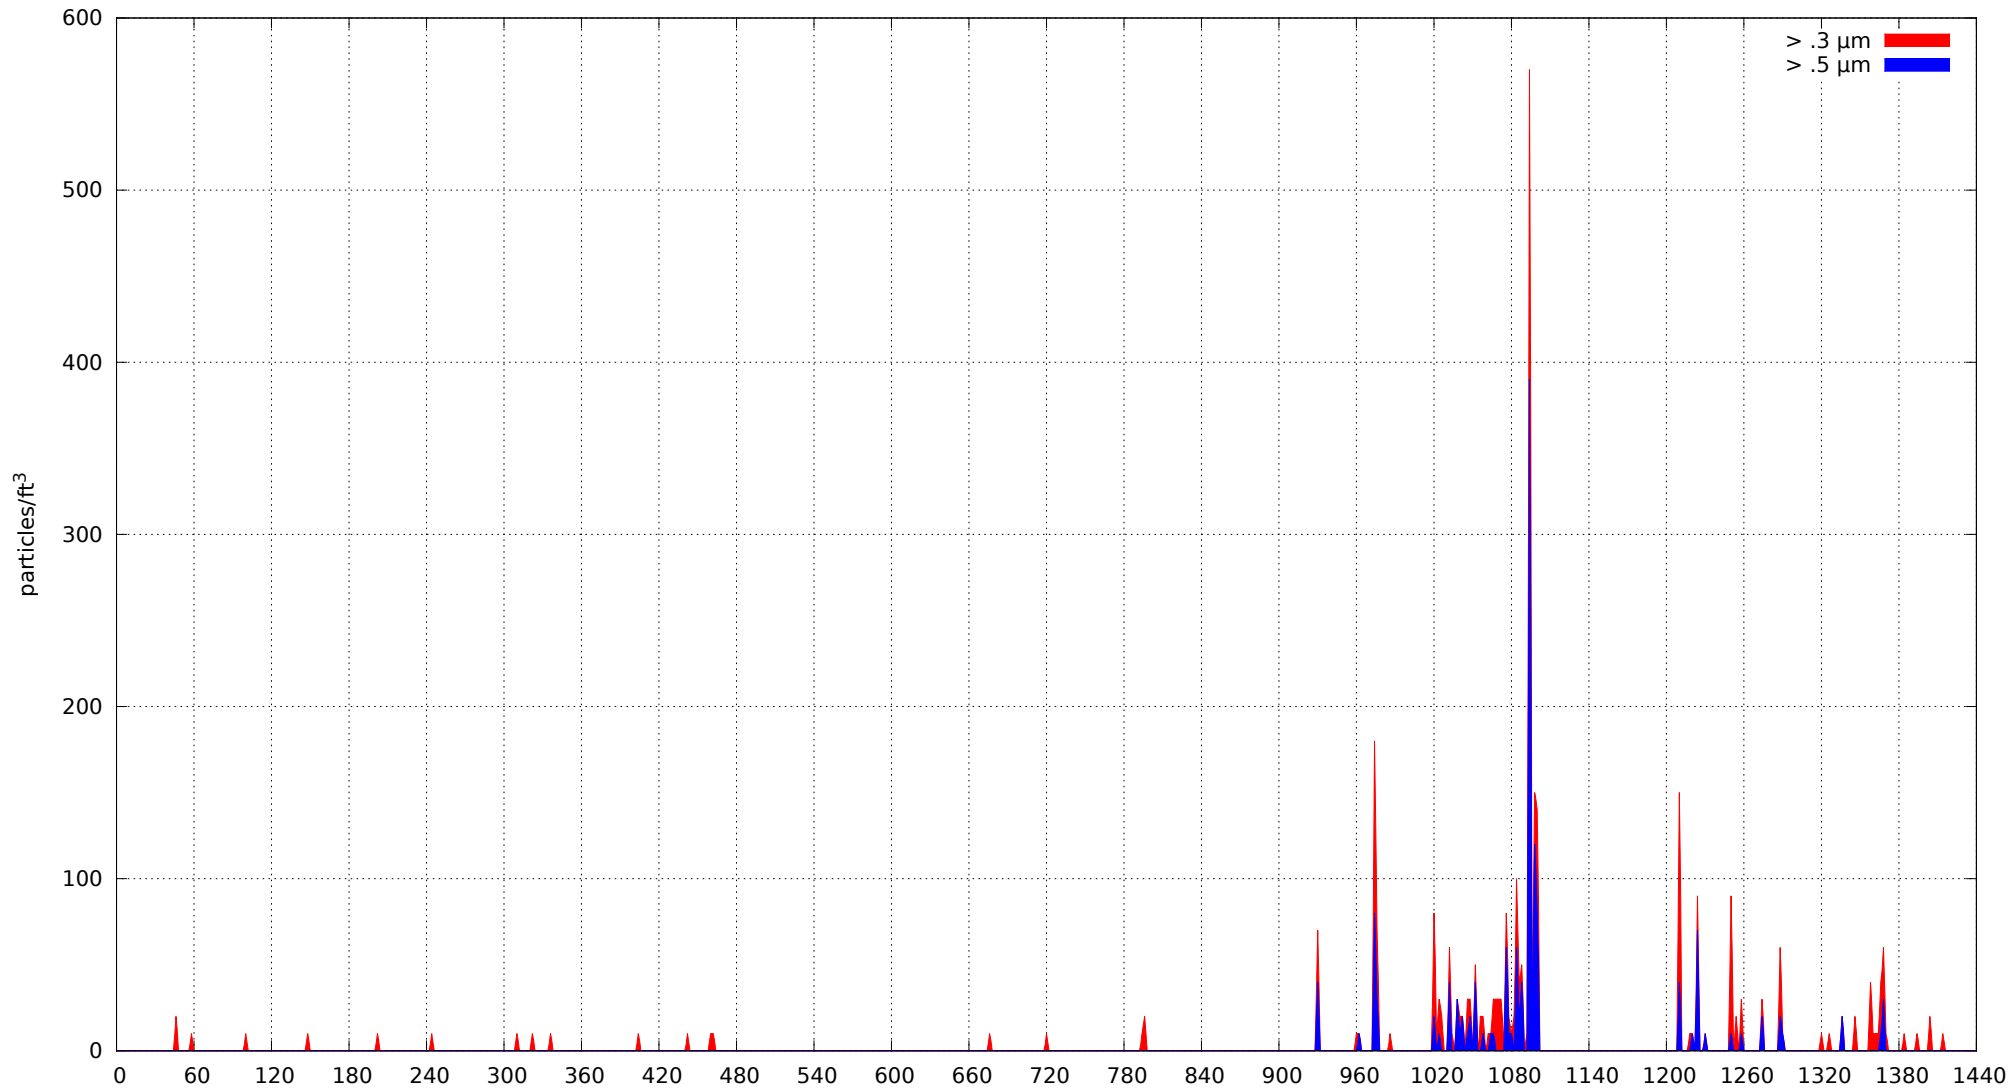

0: no alarms, 1: calibrate failure, 2: low battery, 3: cal. fail, low batt., 4: alarm/count alarm, 5: cal. fail and alarm, 6: low batt. and alarm, 7: cal. fail, low batt., and alarm, 8: manifold home error, 9: analog alarm