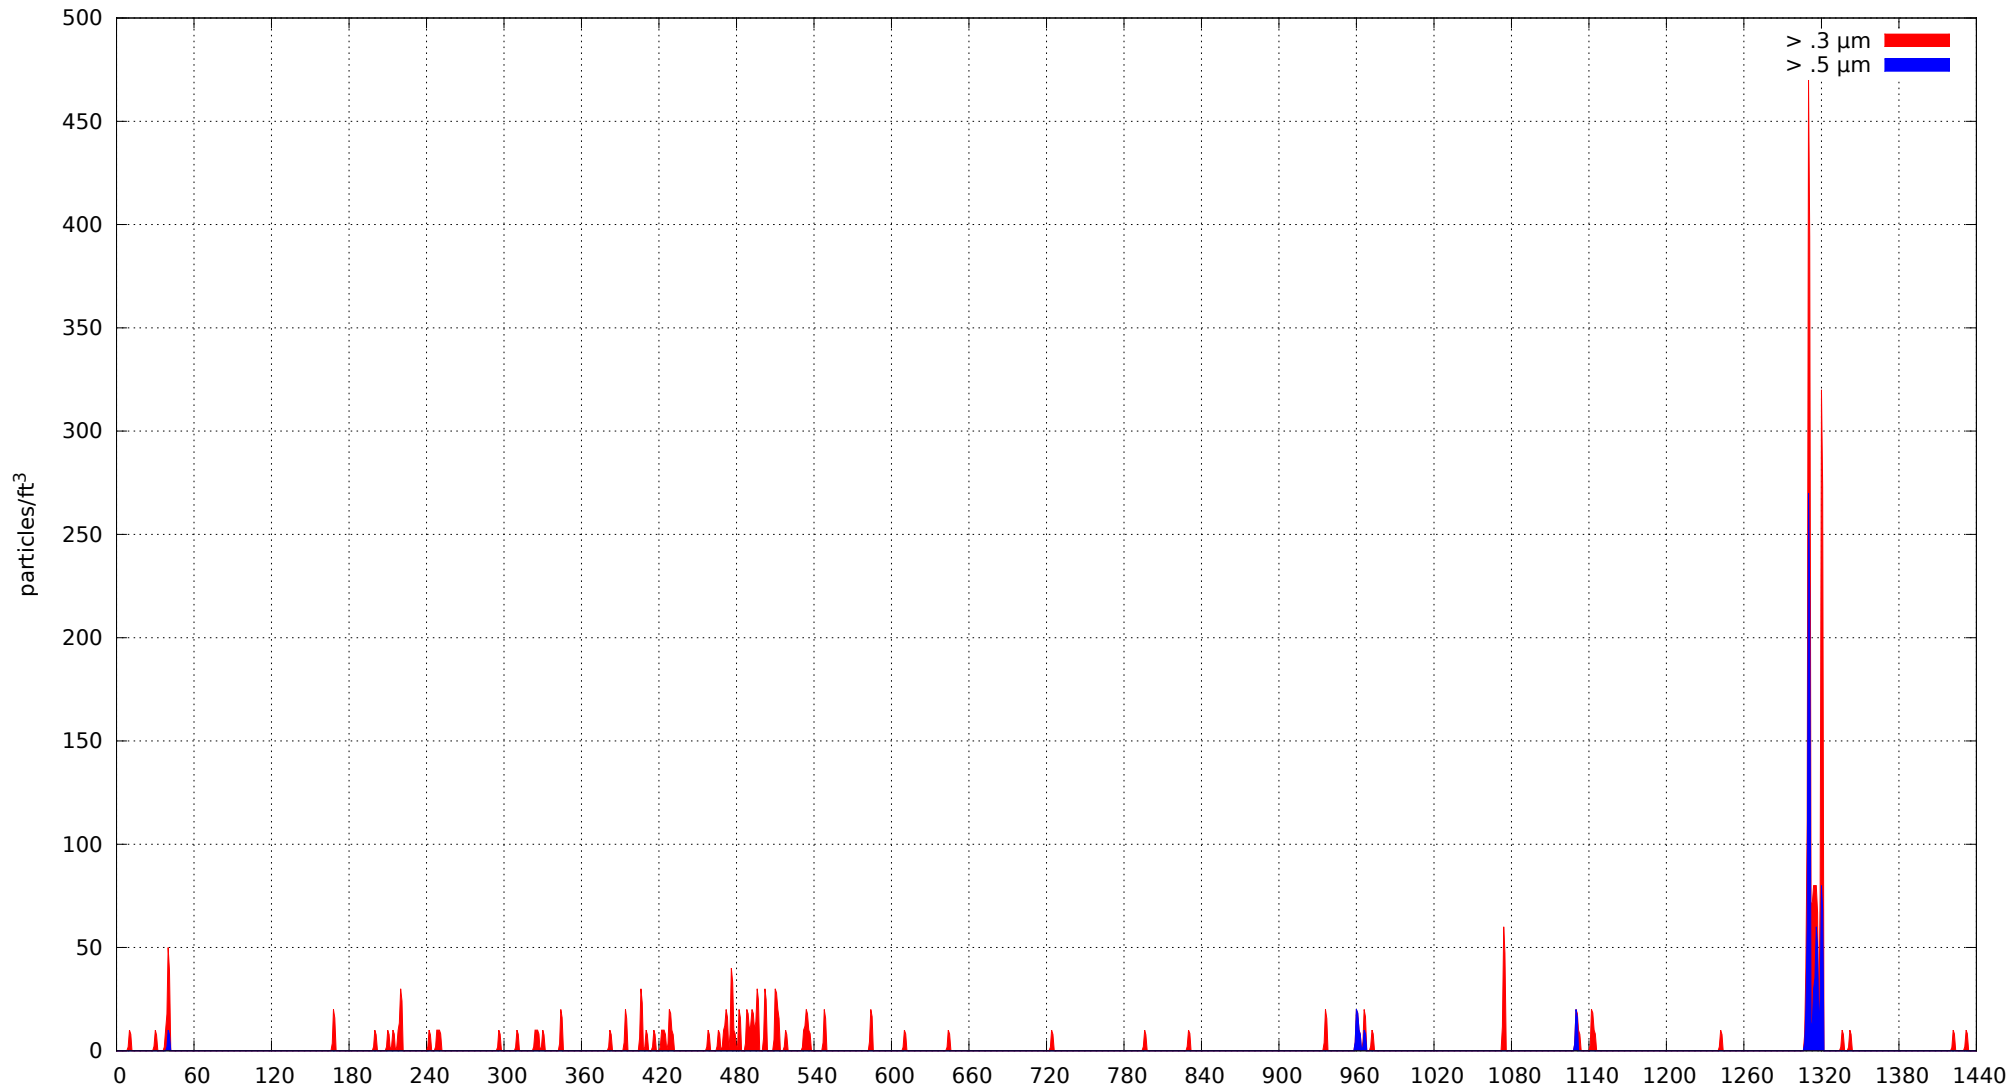

0: no alarms, 1: calibrate failure, 2: low battery, 3: cal. fail, low batt., 4: alarm/count alarm, 5: cal. fail and alarm, 6: low batt. and alarm, 7: cal. fail, low batt., and alarm, 8: manifold home error, 9: analog alarm