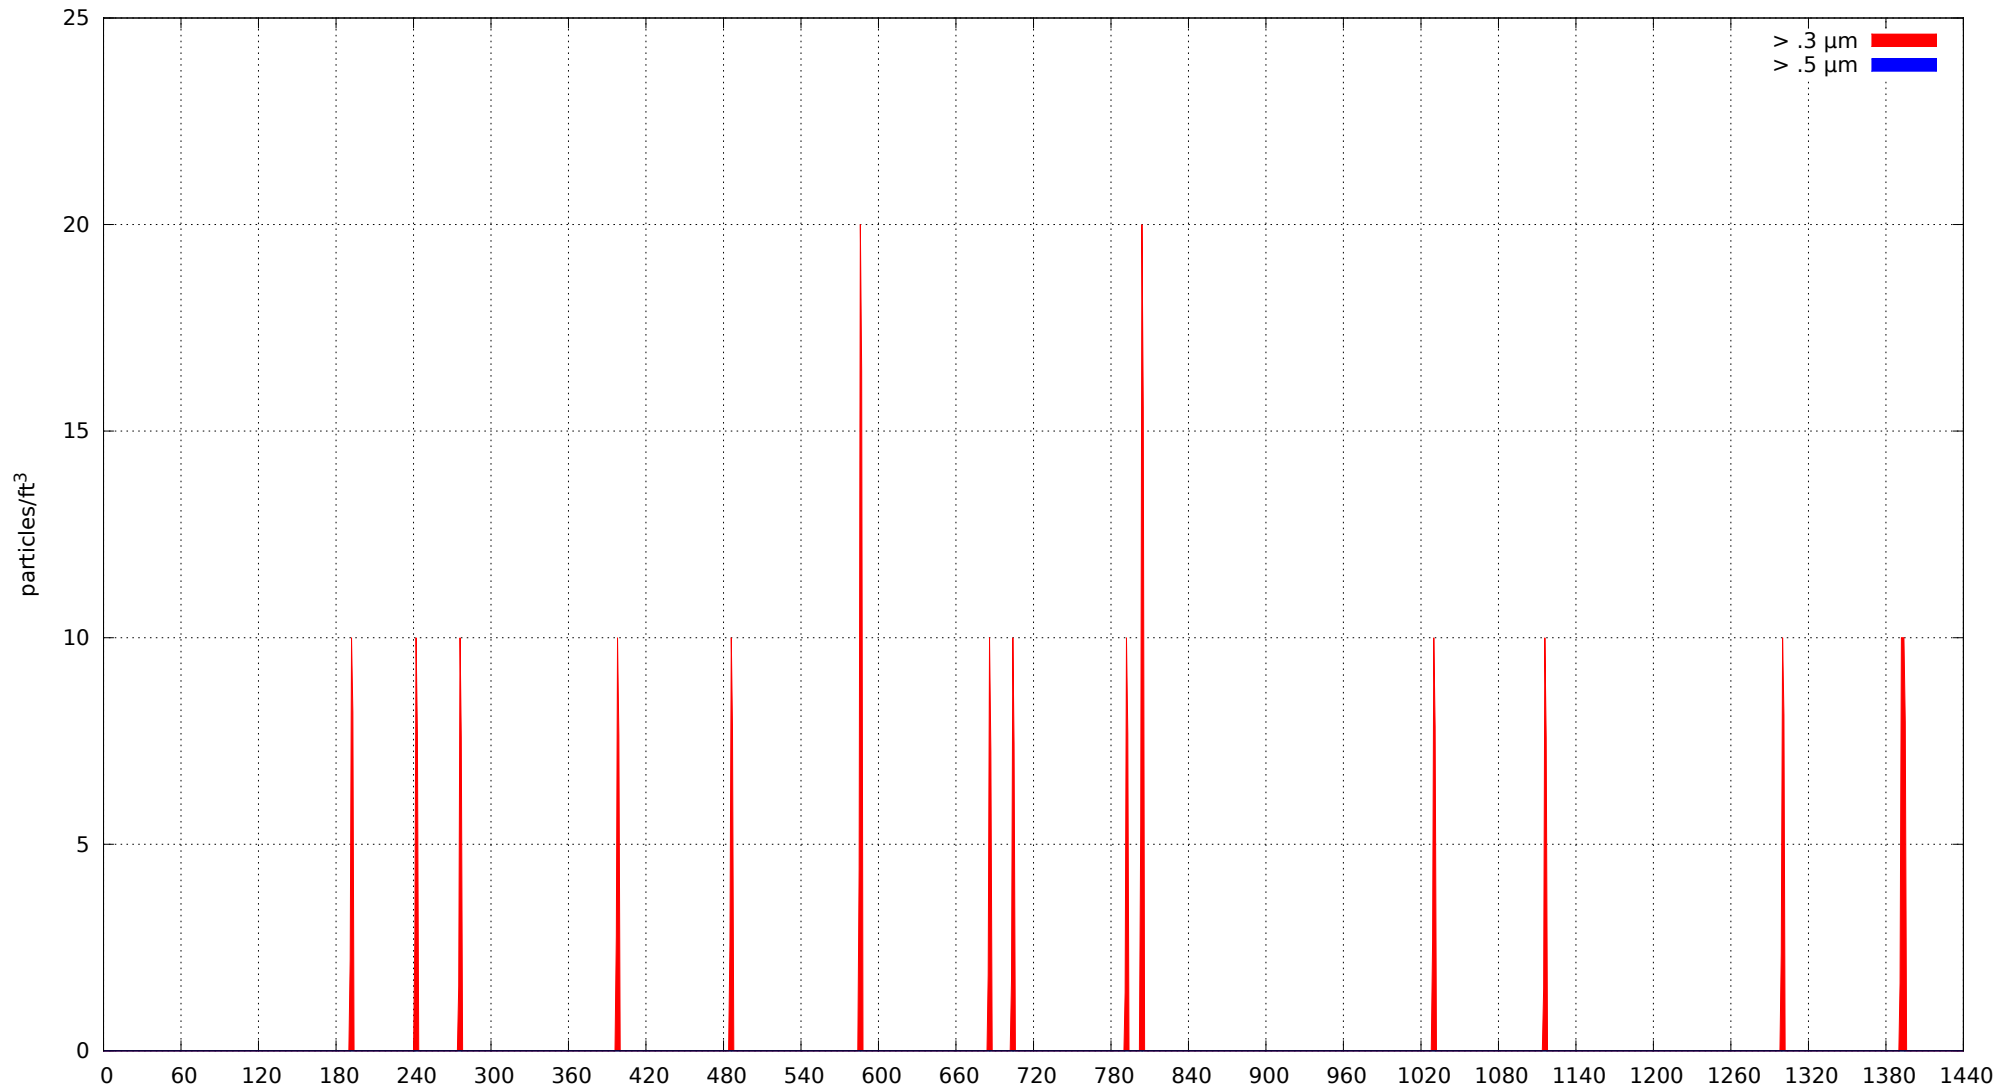

0: no alarms, 1: calibrate failure, 2: low battery, 3: cal. fail, low batt., 4: alarm/count alarm, 5: cal. fail and alarm, 6: low batt. and alarm, 7: cal. fail, low batt., and alarm, 8: manifold home error, 9: analog alarm