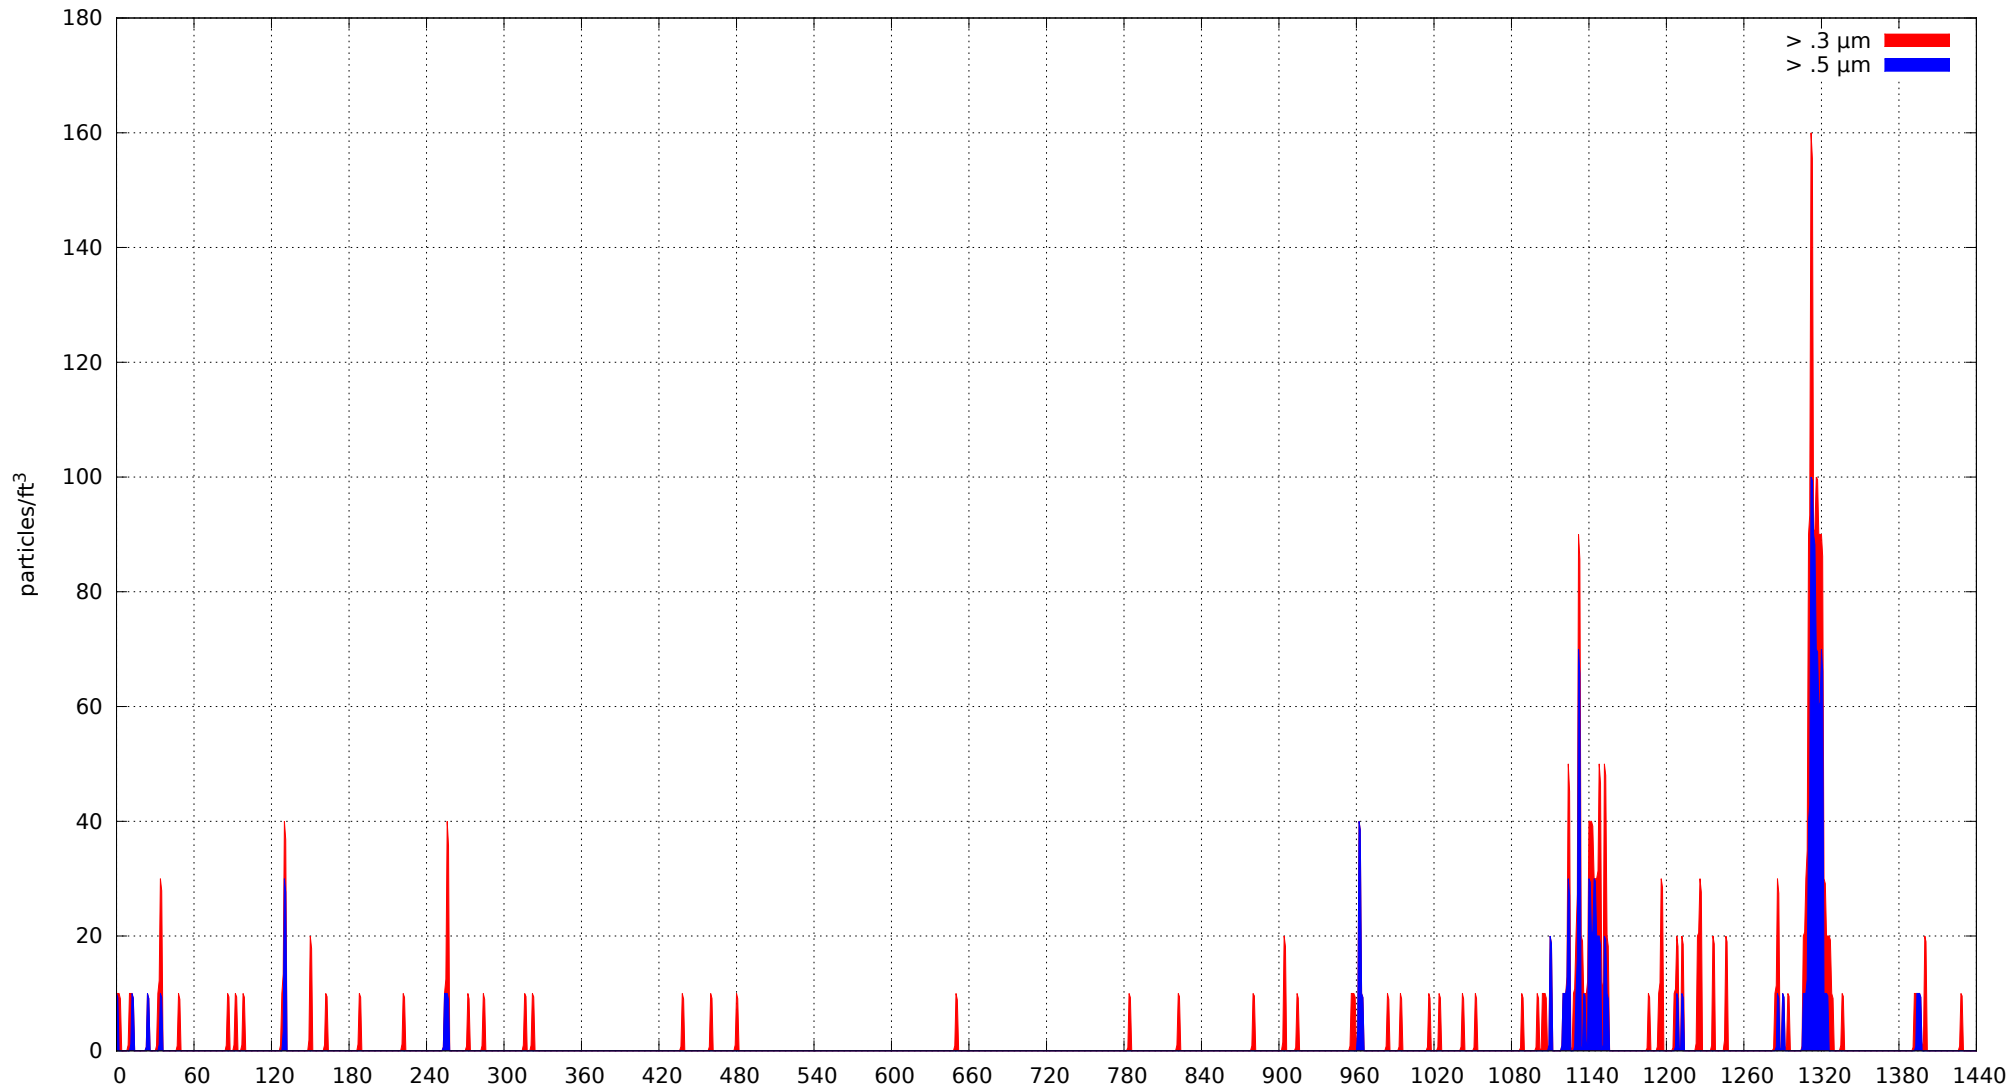

0: no alarms, 1: calibrate failure, 2: low battery, 3: cal. fail, low batt., 4: alarm/count alarm, 5: cal. fail and alarm, 6: low batt. and alarm, 7: cal. fail, low batt., and alarm, 8: manifold home error, 9: analog alarm