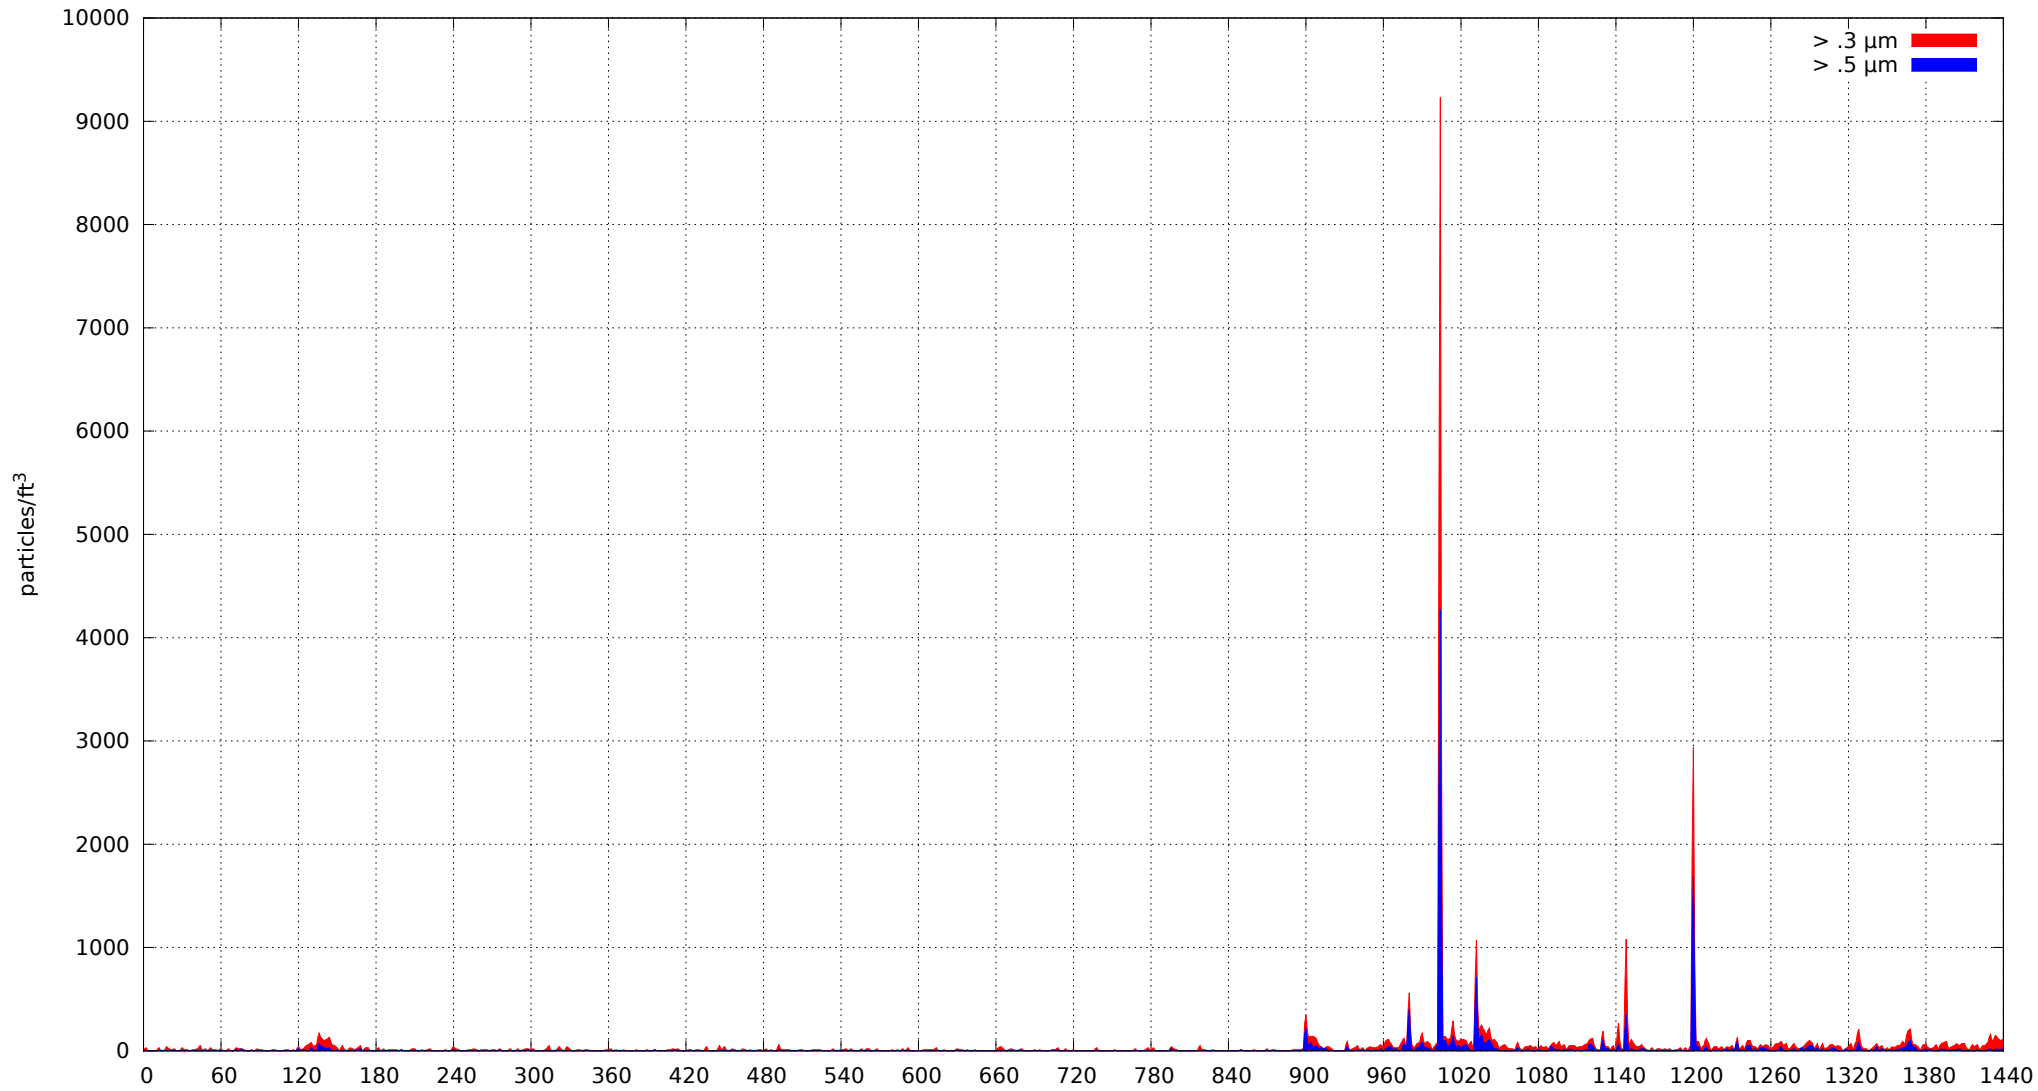

0: no alarms, 1: calibrate failure, 2: low battery, 3: cal. fail, low batt., 4: alarm/count alarm, 5: cal. fail and alarm,
6: low batt. and alarm, 7: cal. fail, low batt., and alarm, 8: manifold home error, 9: analog alarm