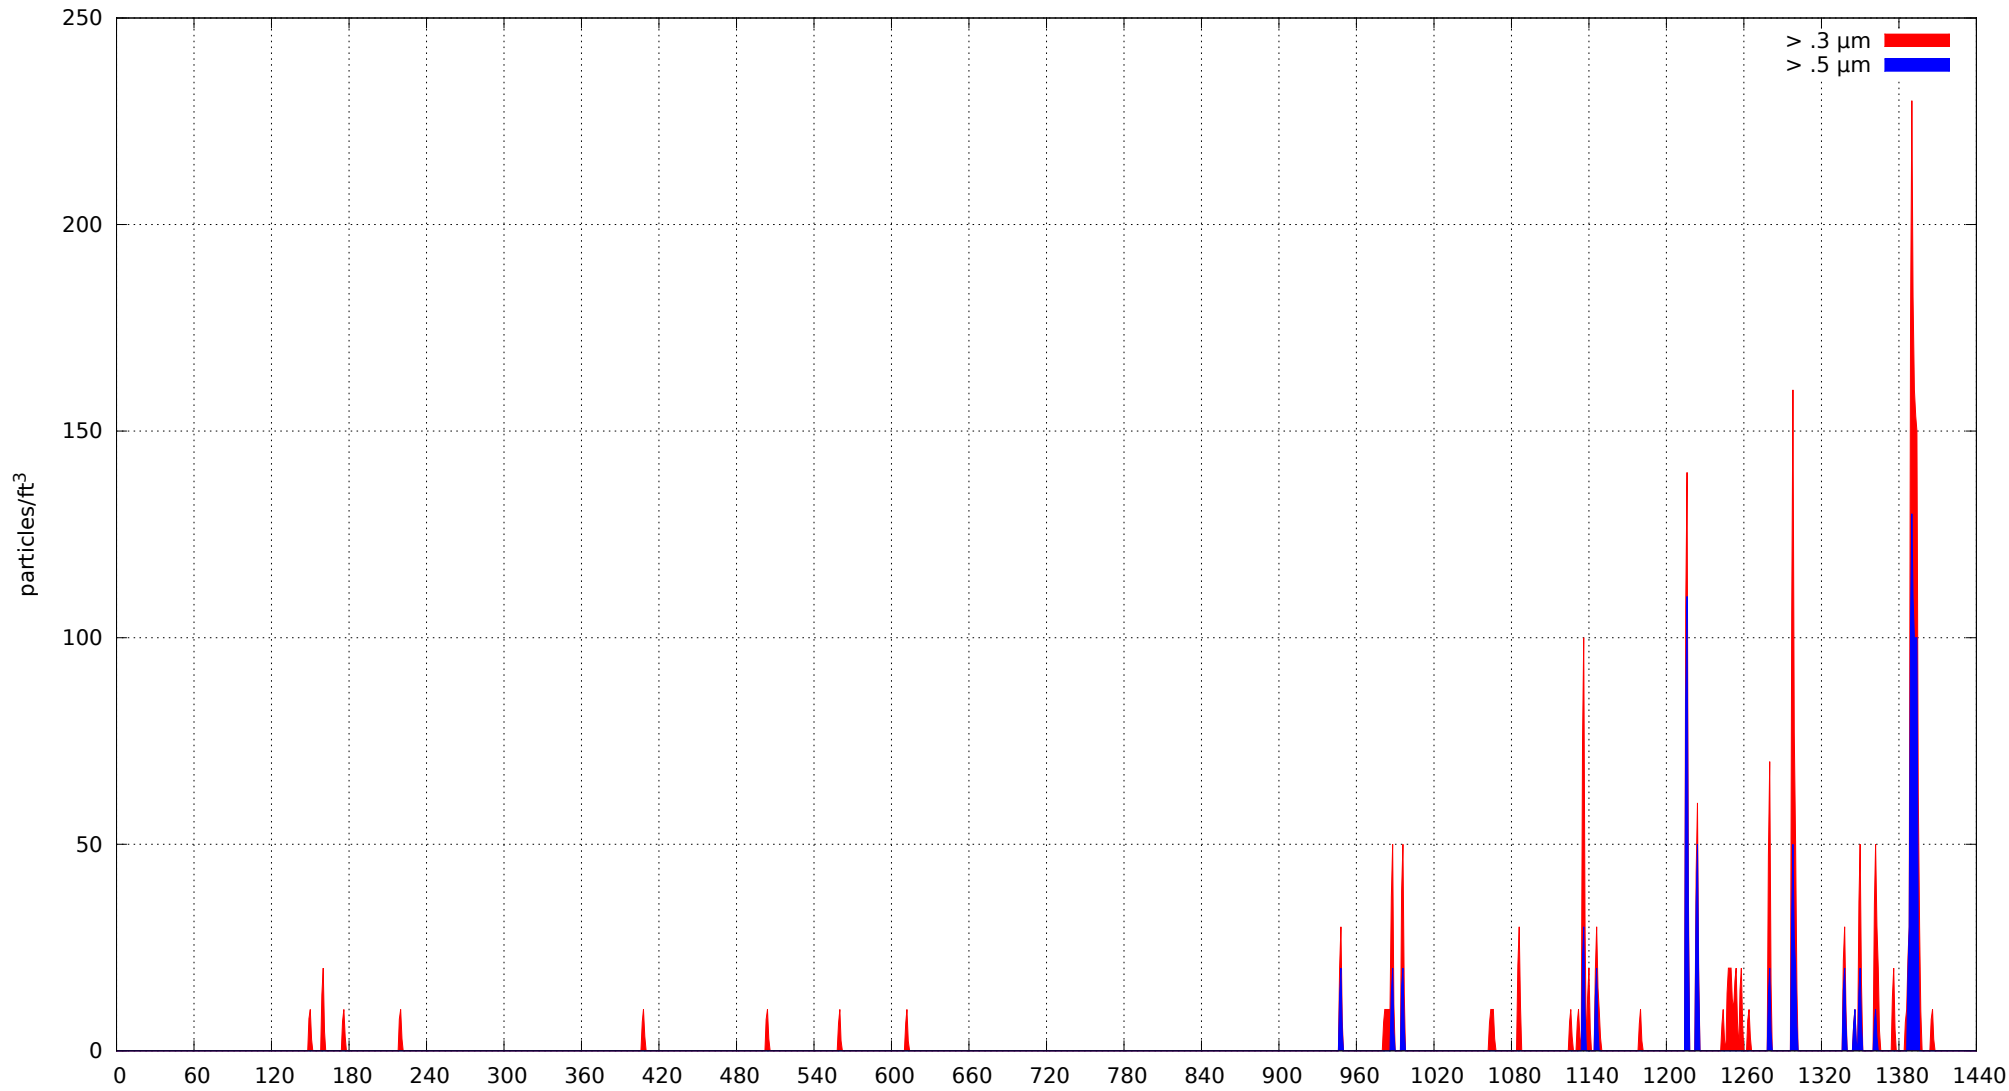

0: no alarms, 1: calibrate failure, 2: low battery, 3: cal. fail, low batt., 4: alarm/count alarm, 5: cal. fail and alarm, 6: low batt. and alarm, 7: cal. fail, low batt., and alarm, 8: manifold home error, 9: analog alarm