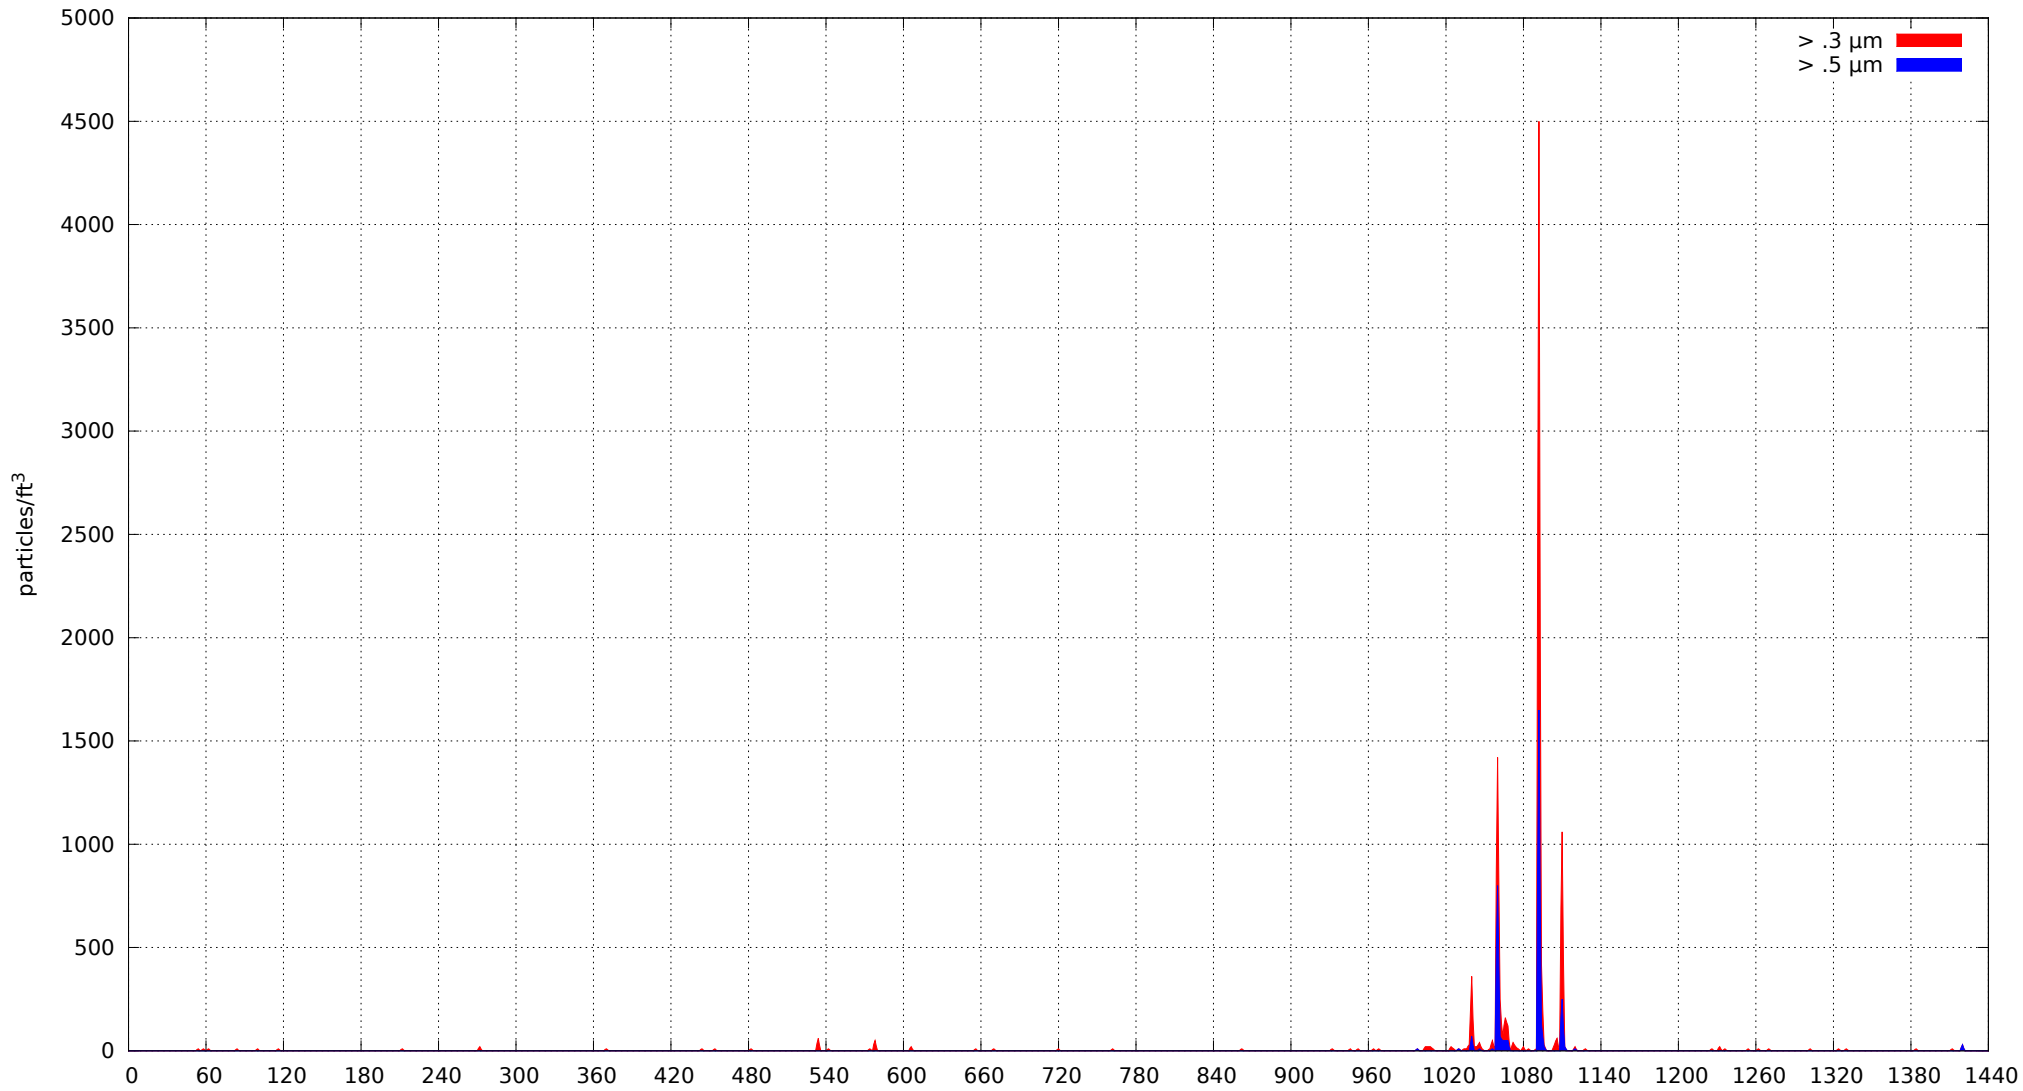

0: no alarms, 1: calibrate failure, 2: low battery, 3: cal. fail, low batt., 4: alarm/count alarm, 5: cal. fail and alarm, 6: low batt. and alarm, 7: cal. fail, low batt., and alarm, 8: manifold home error, 9: analog alarm