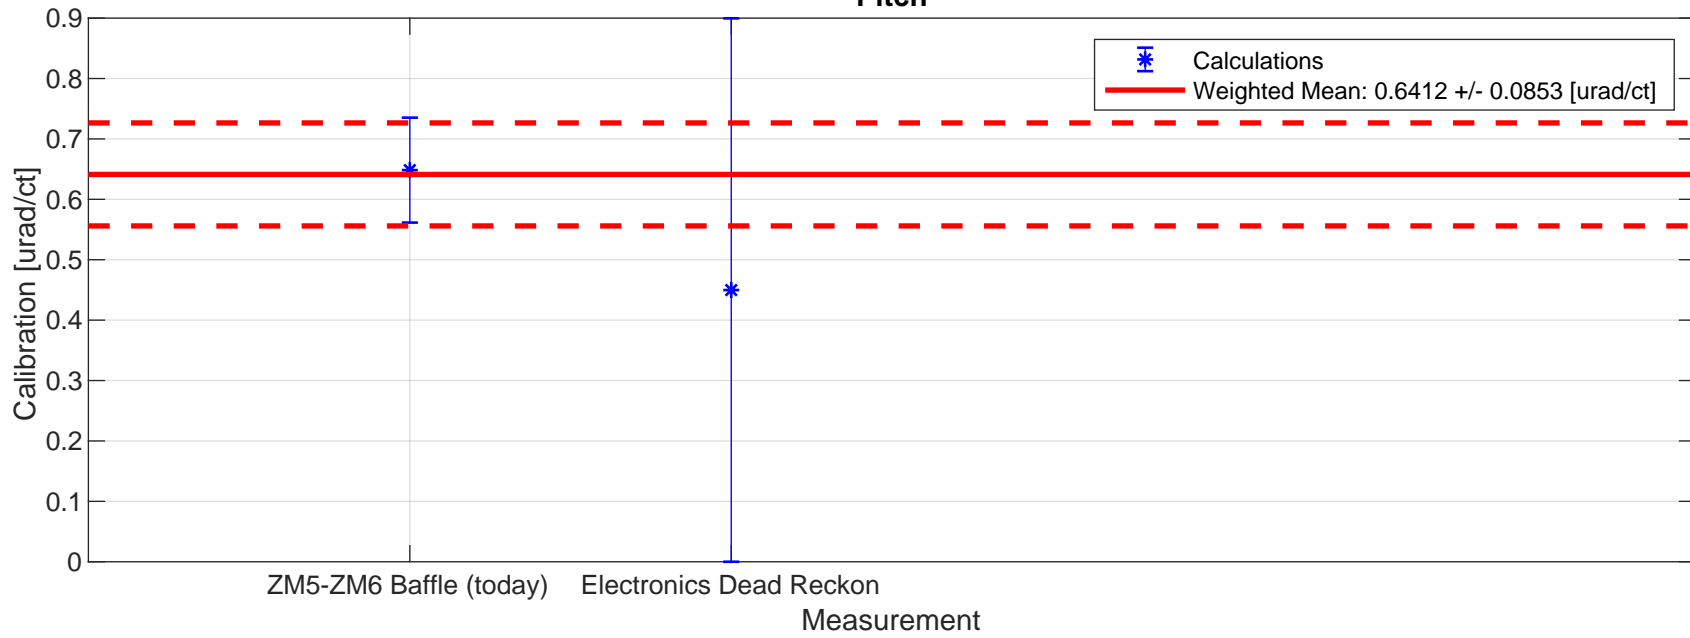

HXDS Slider Calibration Pitch

Yaw