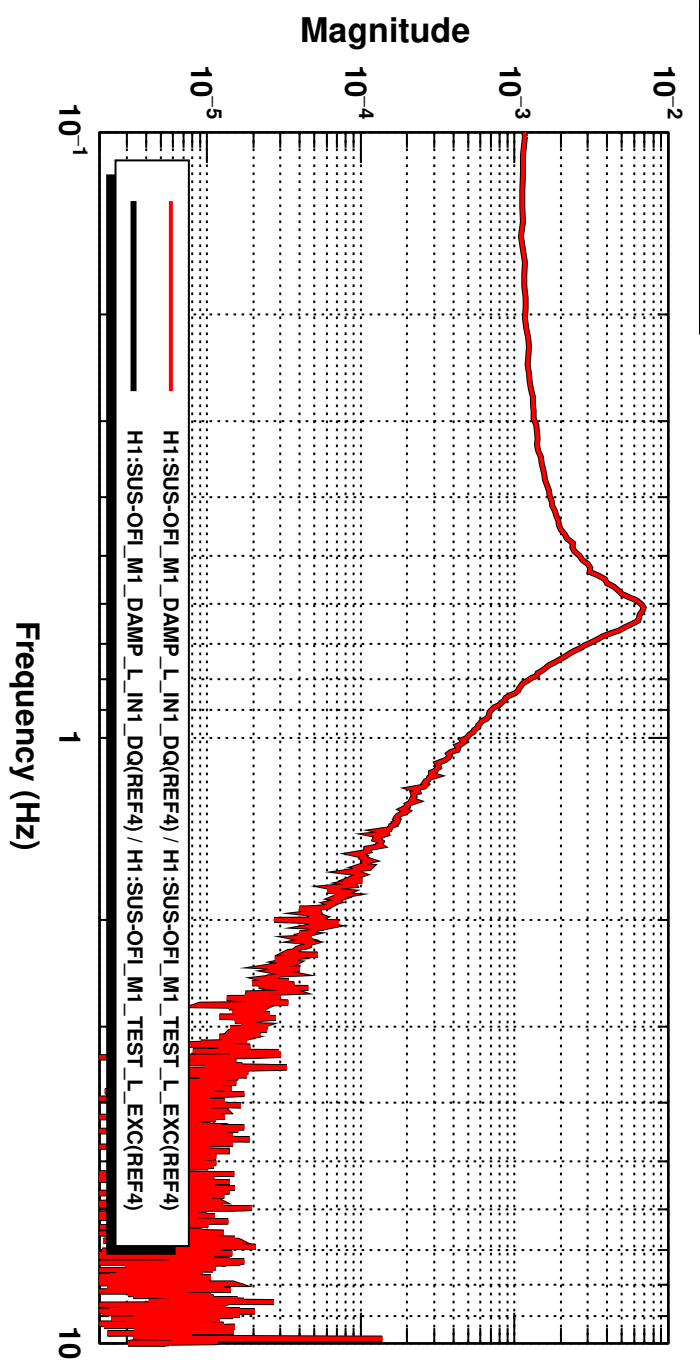

Transfer function

Coherence

*T0=09/11/2021 22:17:26

*Avg=3

*BW=0.0234375