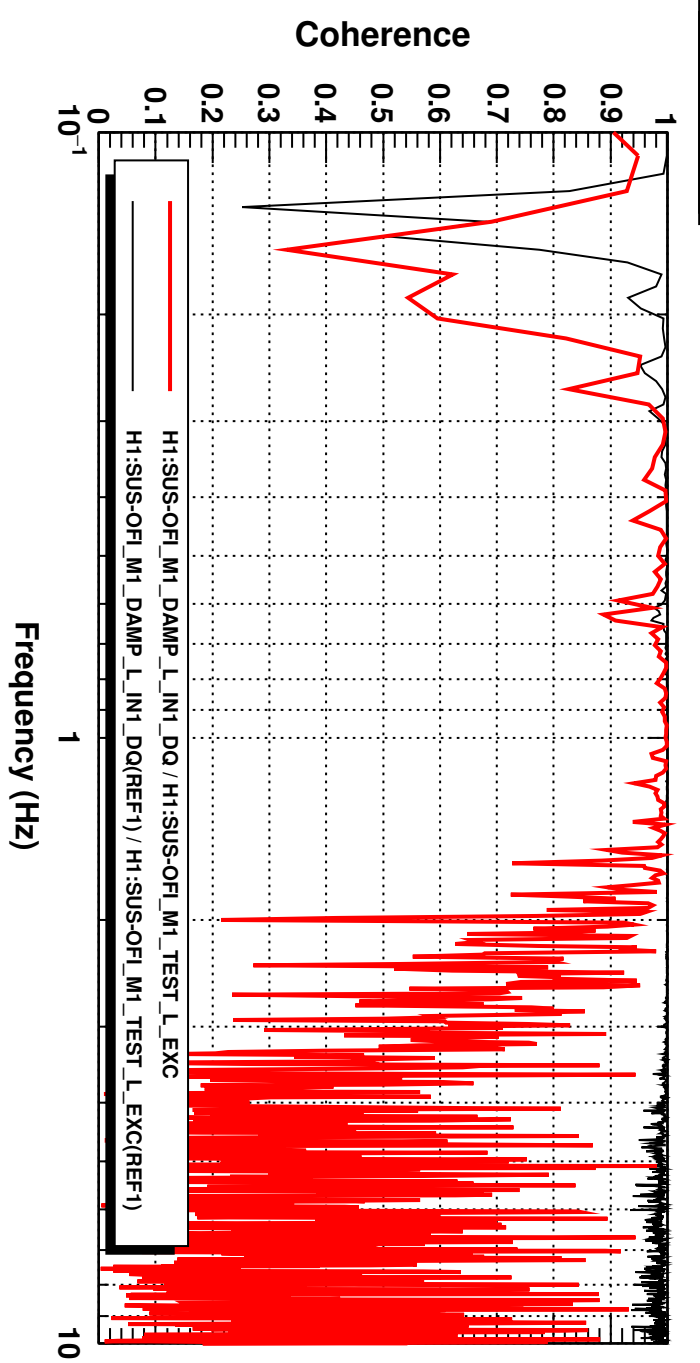

Transfer function

Coherence

*T0=09/11/2021 22:17:26

*Avg=3

*BW=0.0234375