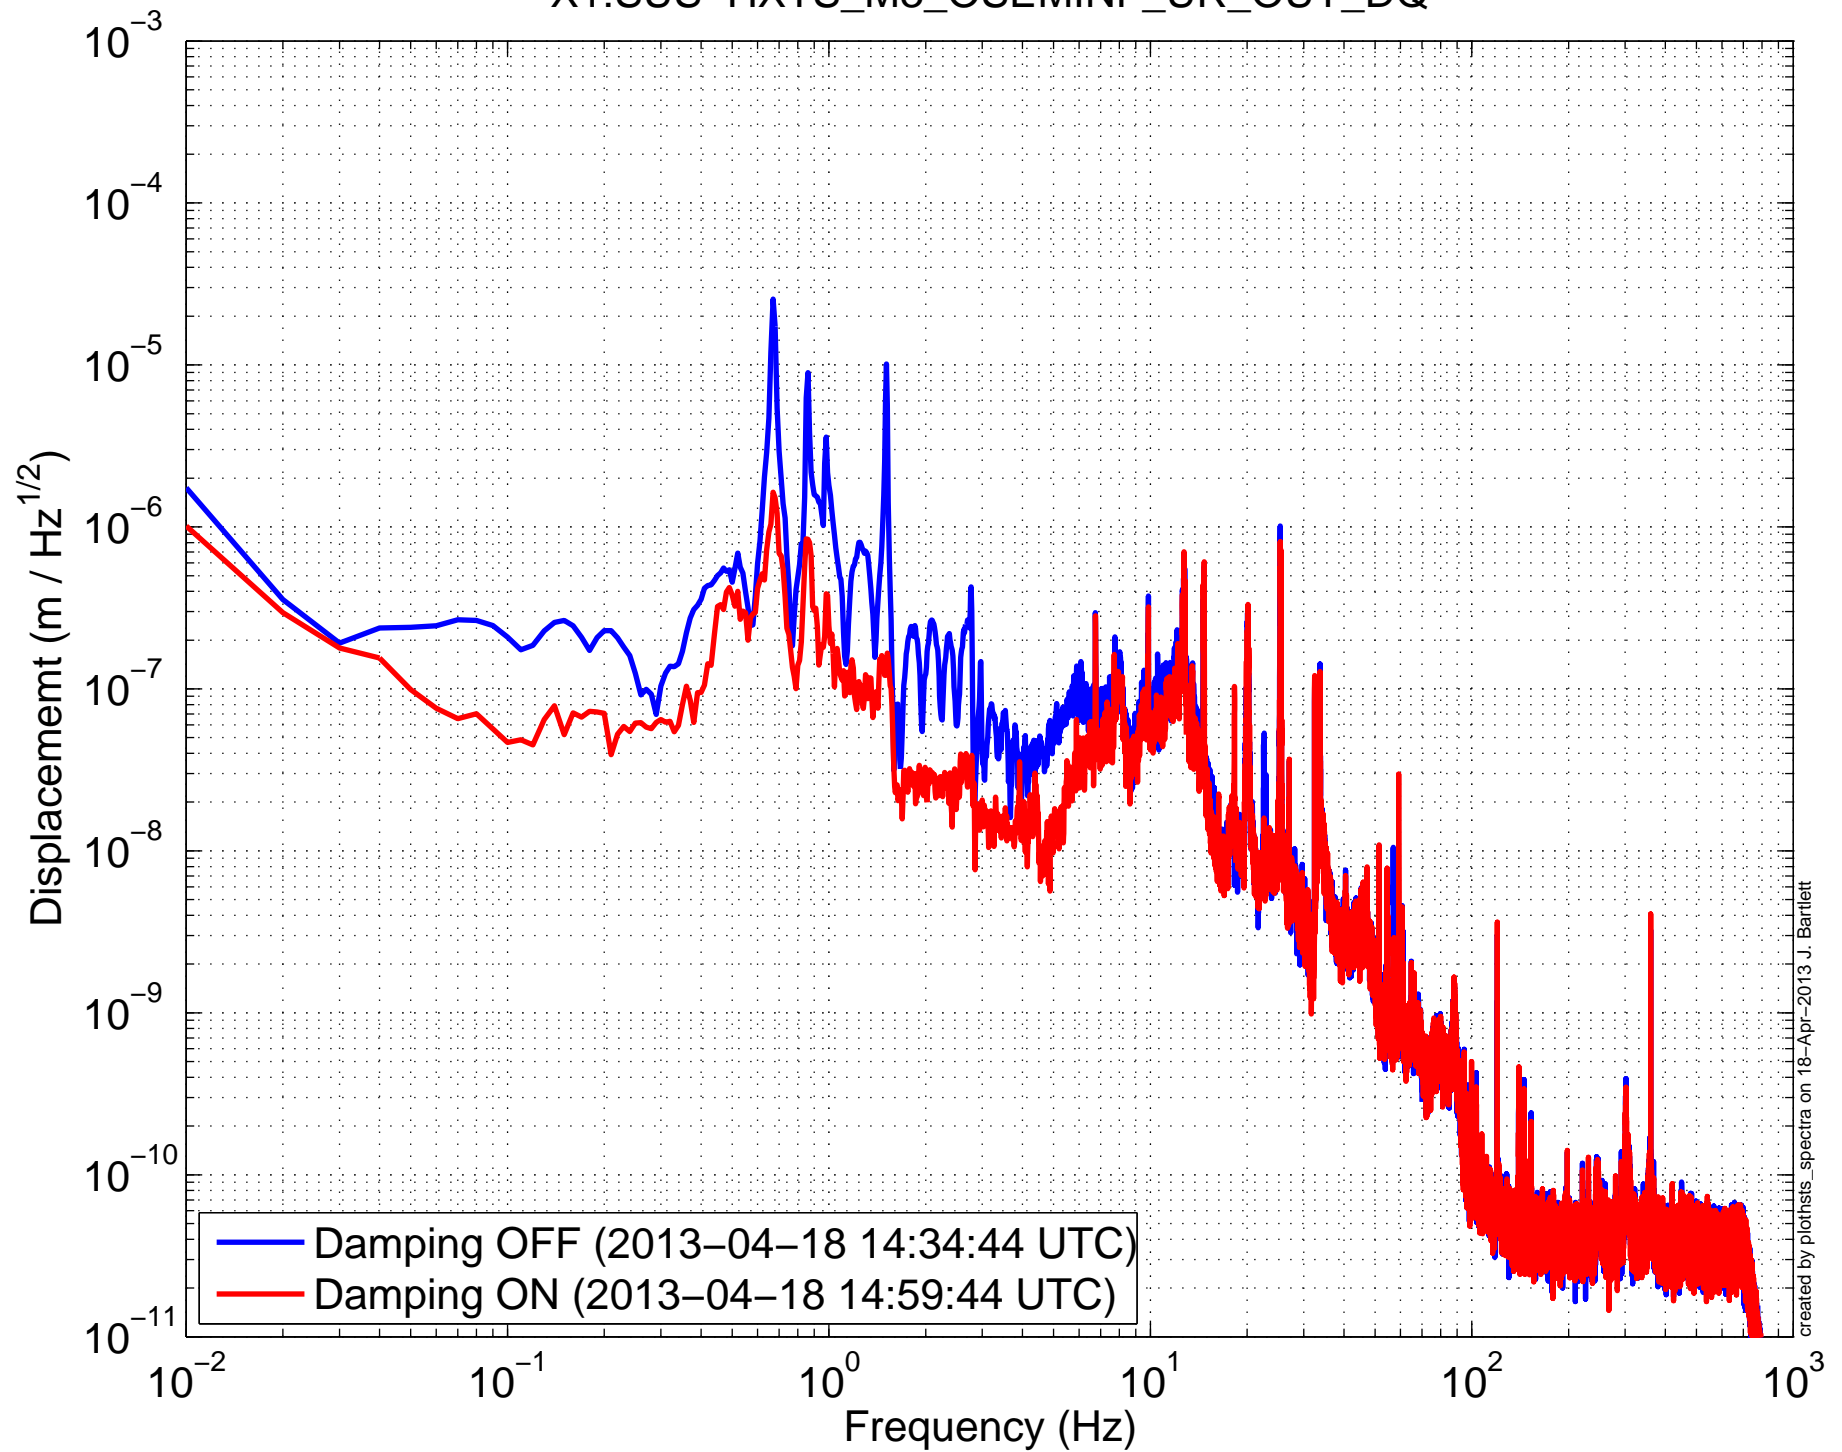

X1SUSPRM (HSTS) Amplitude Spectral Density
X1:SUS-HXTS_M3_OSEMINF_LL_OUT_DQ

X1SUSPRM (HSTS) Amplitude Spectral Density
X1:SUS-HXTS_M3_OSEMINF_LR_OUT_DQ

created by plotists_spectra on 18-Apr-2013 J. Bartlett

X1SUSPRM (HSTS) Amplitude Spectral Density
X1:SUS-HXTS_M3_OSEMINF_UL_OUT_DQ

X1SUSPRM (HSTS) Amplitude Spectral Density
X1:SUS-HXTS_M3_OSEMINF_UR_OUT_DQ

X1SUSPRM (HSTS) Amplitude Spectral Density
X1:SUS-HXTS_M3_OSEMWIT_L_DQ