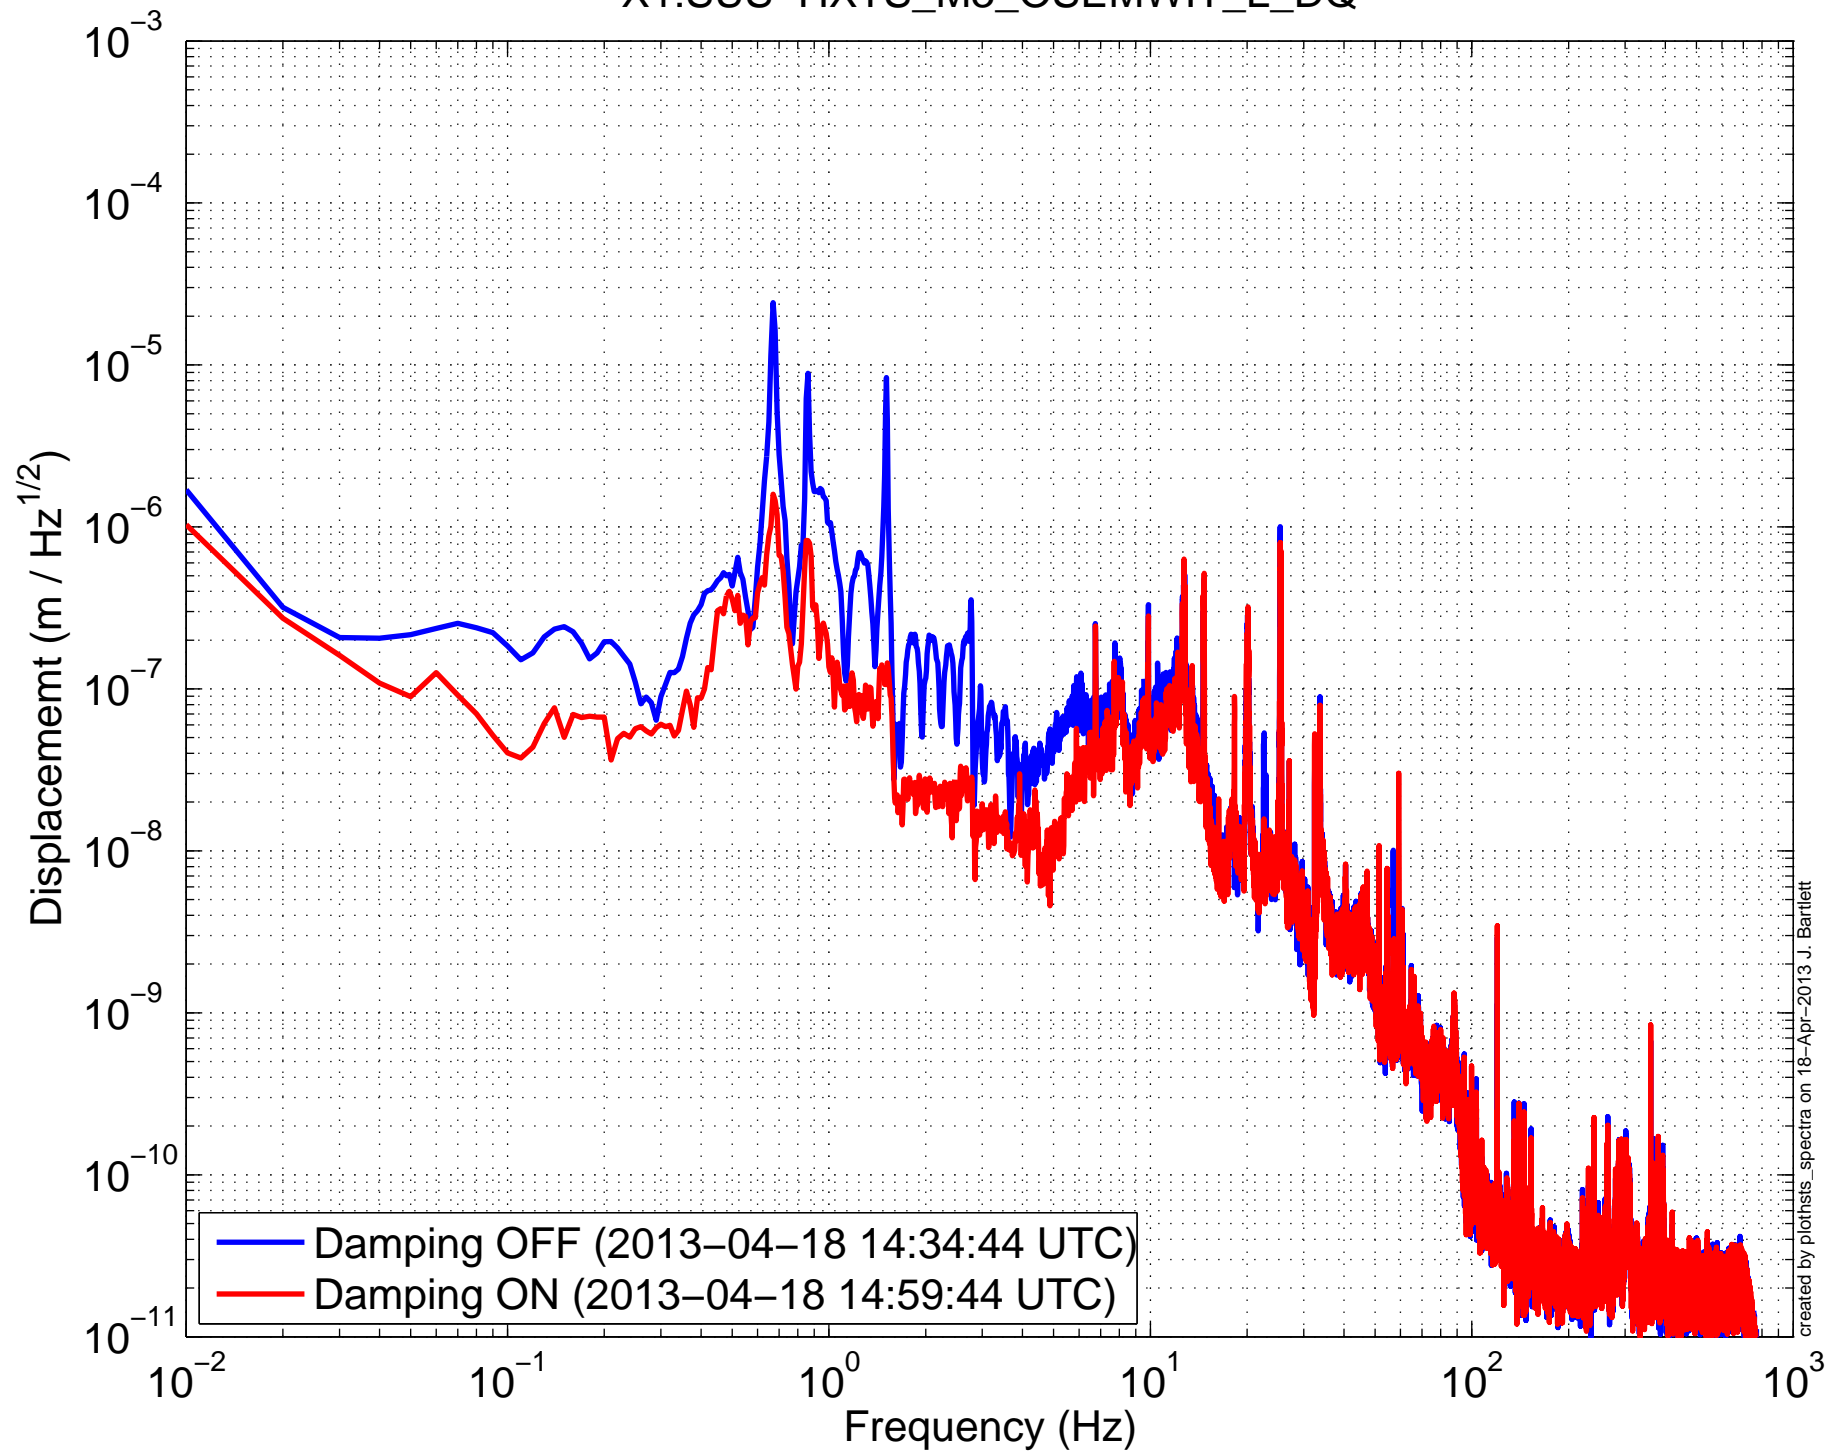

X1SUSPRM (HSTS) Amplitude Spectral Density
X1:SUS-HXTS_M3_OSEMINF_LL_OUT_DQ

X1SUSPRM (HSTS) Amplitude Spectral Density
X1:SUS-HXTS_M3_OSEMINF_LR_OUT_DQ

created by plotists_spectra on 18-Apr-2013 J. Bartlett

X1SUSPRM (HSTS) Amplitude Spectral Density
X1:SUS-HXTS_M3_OSEMINF_UL_OUT_DQ

X1SUSPRM (HSTS) Amplitude Spectral Density
X1:SUS-HXTS_M3_OSEMINF_UR_OUT_DQ

X1SUSPRM (HSTS) Amplitude Spectral Density
X1:SUS-HXTS_M3_OSEMWIT_L_DQ