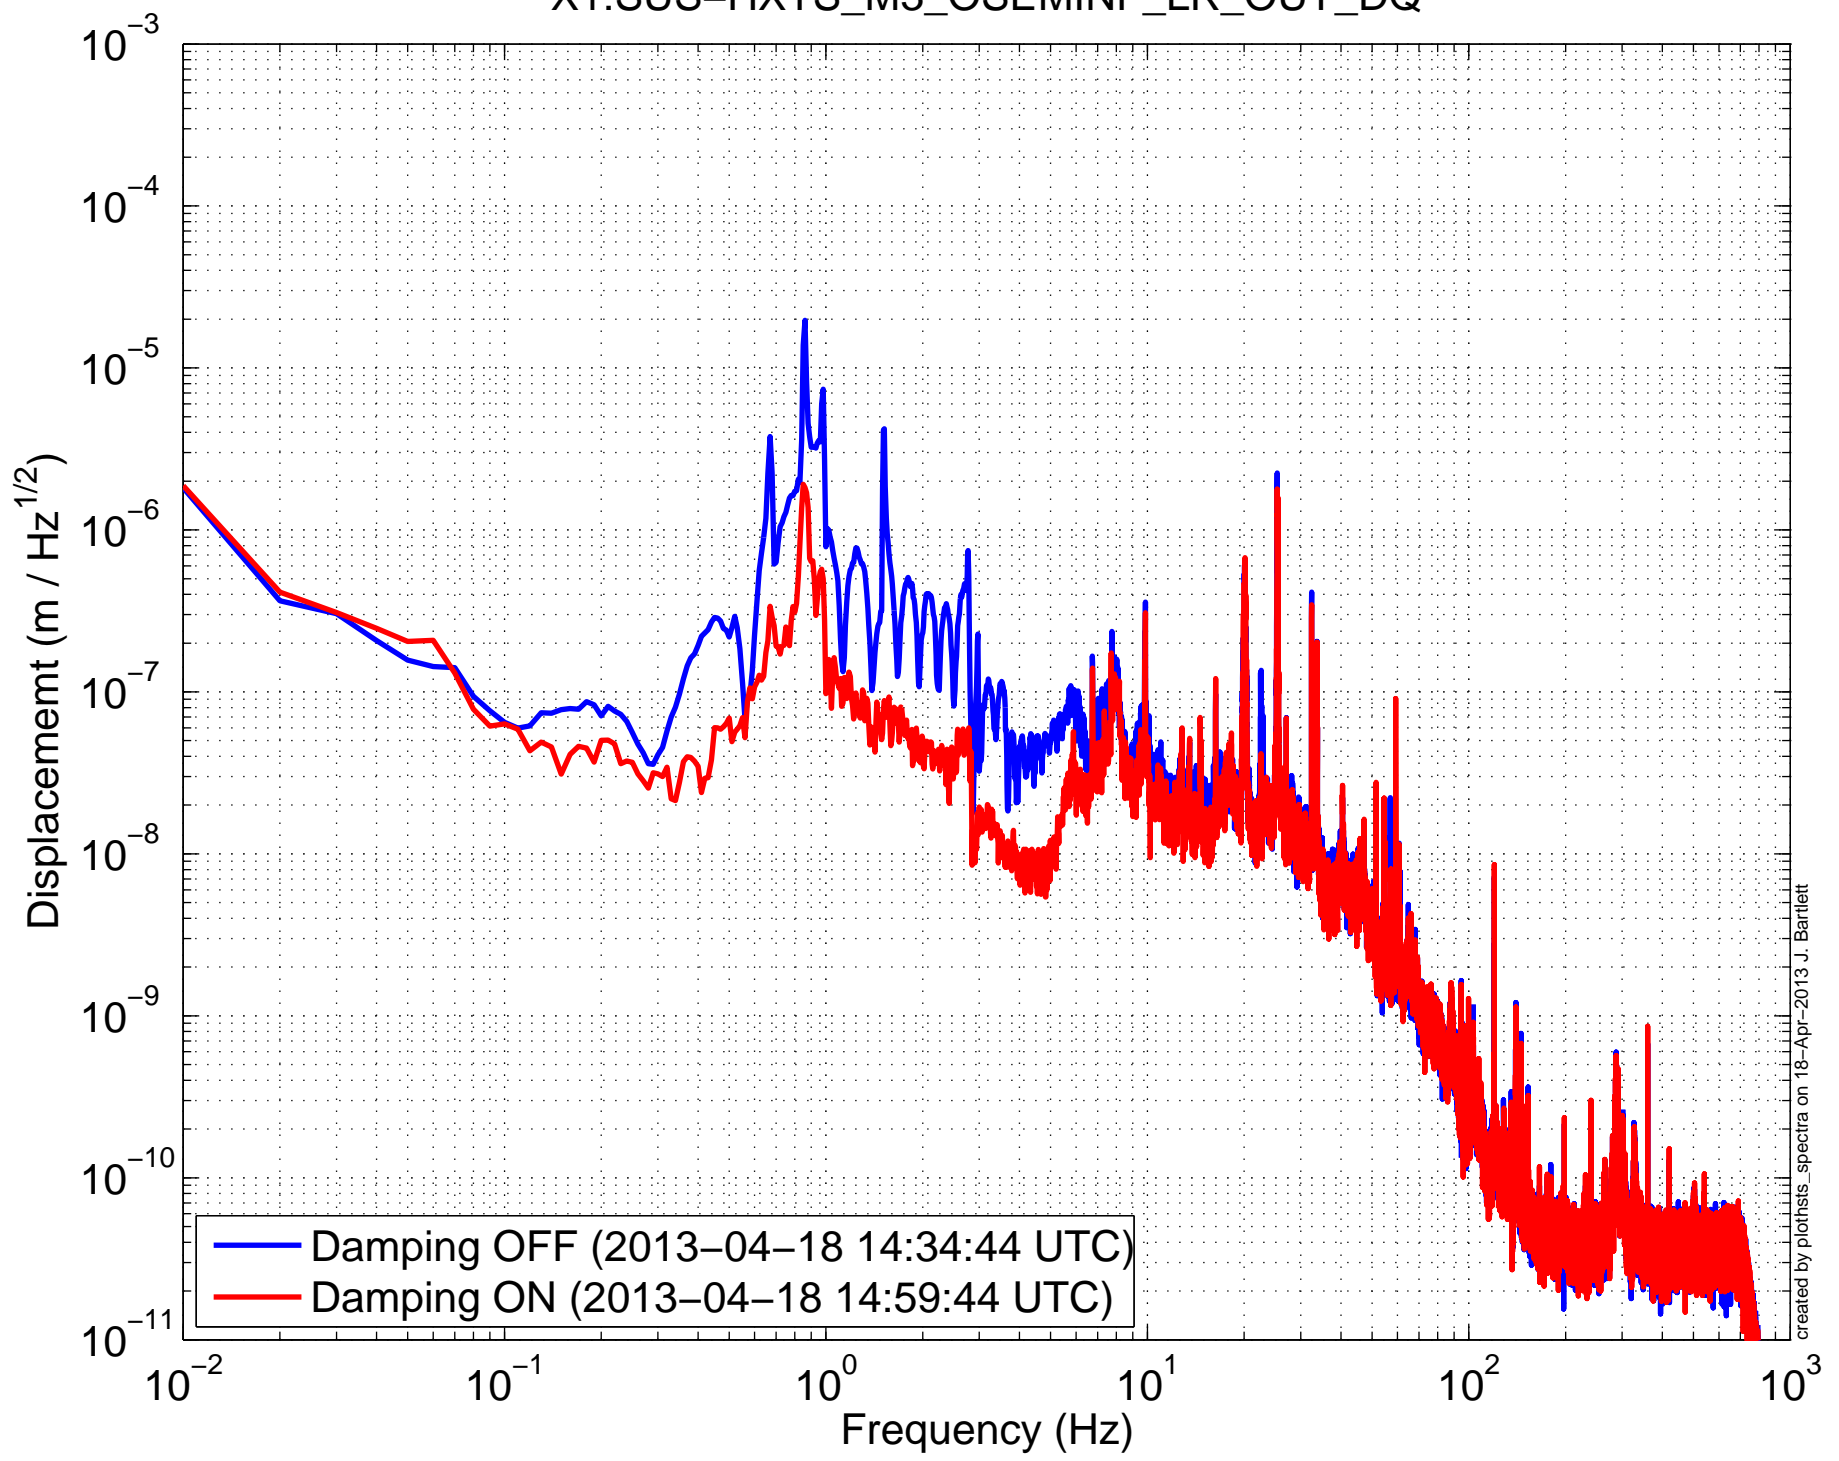

X1SUSPRM (HSTS) Amplitude Spectral Density
X1:SUS-HXTS_M3_OSEMINF_LL_OUT_DQ

X1SUSPRM (HSTS) Amplitude Spectral Density
X1:SUS-HXTS_M3_OSEMINF_LR_OUT_DQ

created by plotists_spectra on 18-Apr-2013 J. Bartlett

X1SUSPRM (HSTS) Amplitude Spectral Density
X1:SUS-HXTS_M3_OSEMINF_UL_OUT_DQ

X1SUSPRM (HSTS) Amplitude Spectral Density
X1:SUS-HXTS_M3_OSEMINF_UR_OUT_DQ

X1SUSPRM (HSTS) Amplitude Spectral Density
X1:SUS-HXTS_M3_OSEMWIT_L_DQ