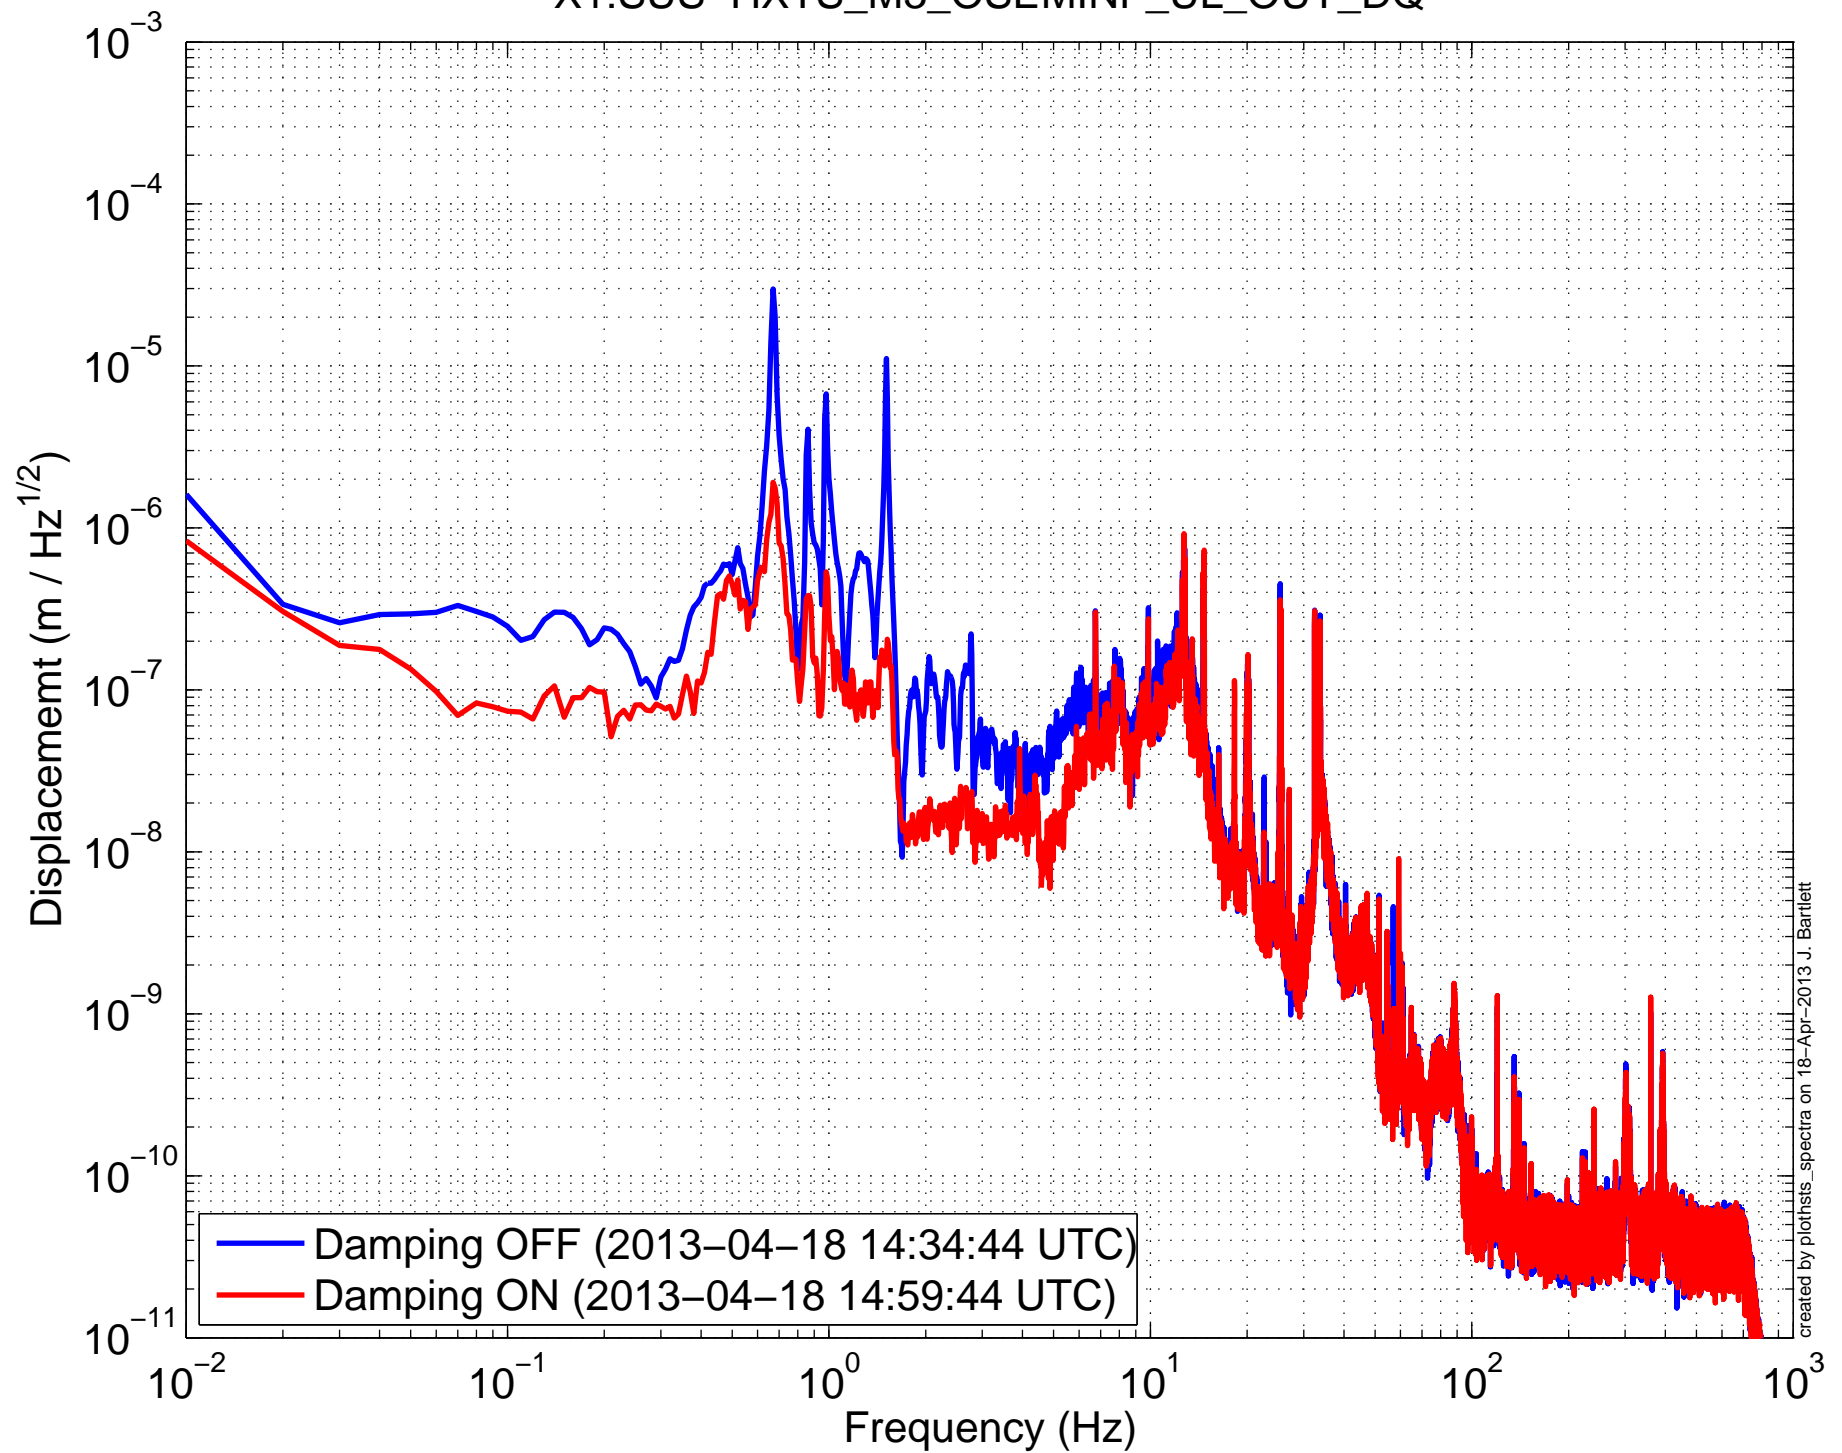

X1SUSPRM (HSTS) Amplitude Spectral Density
X1:SUS-HXTS_M3_OSEMINF_LL_OUT_DQ

X1SUSPRM (HSTS) Amplitude Spectral Density
X1:SUS-HXTS_M3_OSEMINF_LR_OUT_DQ

created by plotists_spectra on 18-Apr-2013 J. Bartlett

X1SUSPRM (HSTS) Amplitude Spectral Density
X1:SUS-HXTS_M3_OSEMINF_UL_OUT_DQ

X1SUSPRM (HSTS) Amplitude Spectral Density
X1:SUS-HXTS_M3_OSEMINF_UR_OUT_DQ

X1SUSPRM (HSTS) Amplitude Spectral Density
X1:SUS-HXTS_M3_OSEMWIT_L_DQ