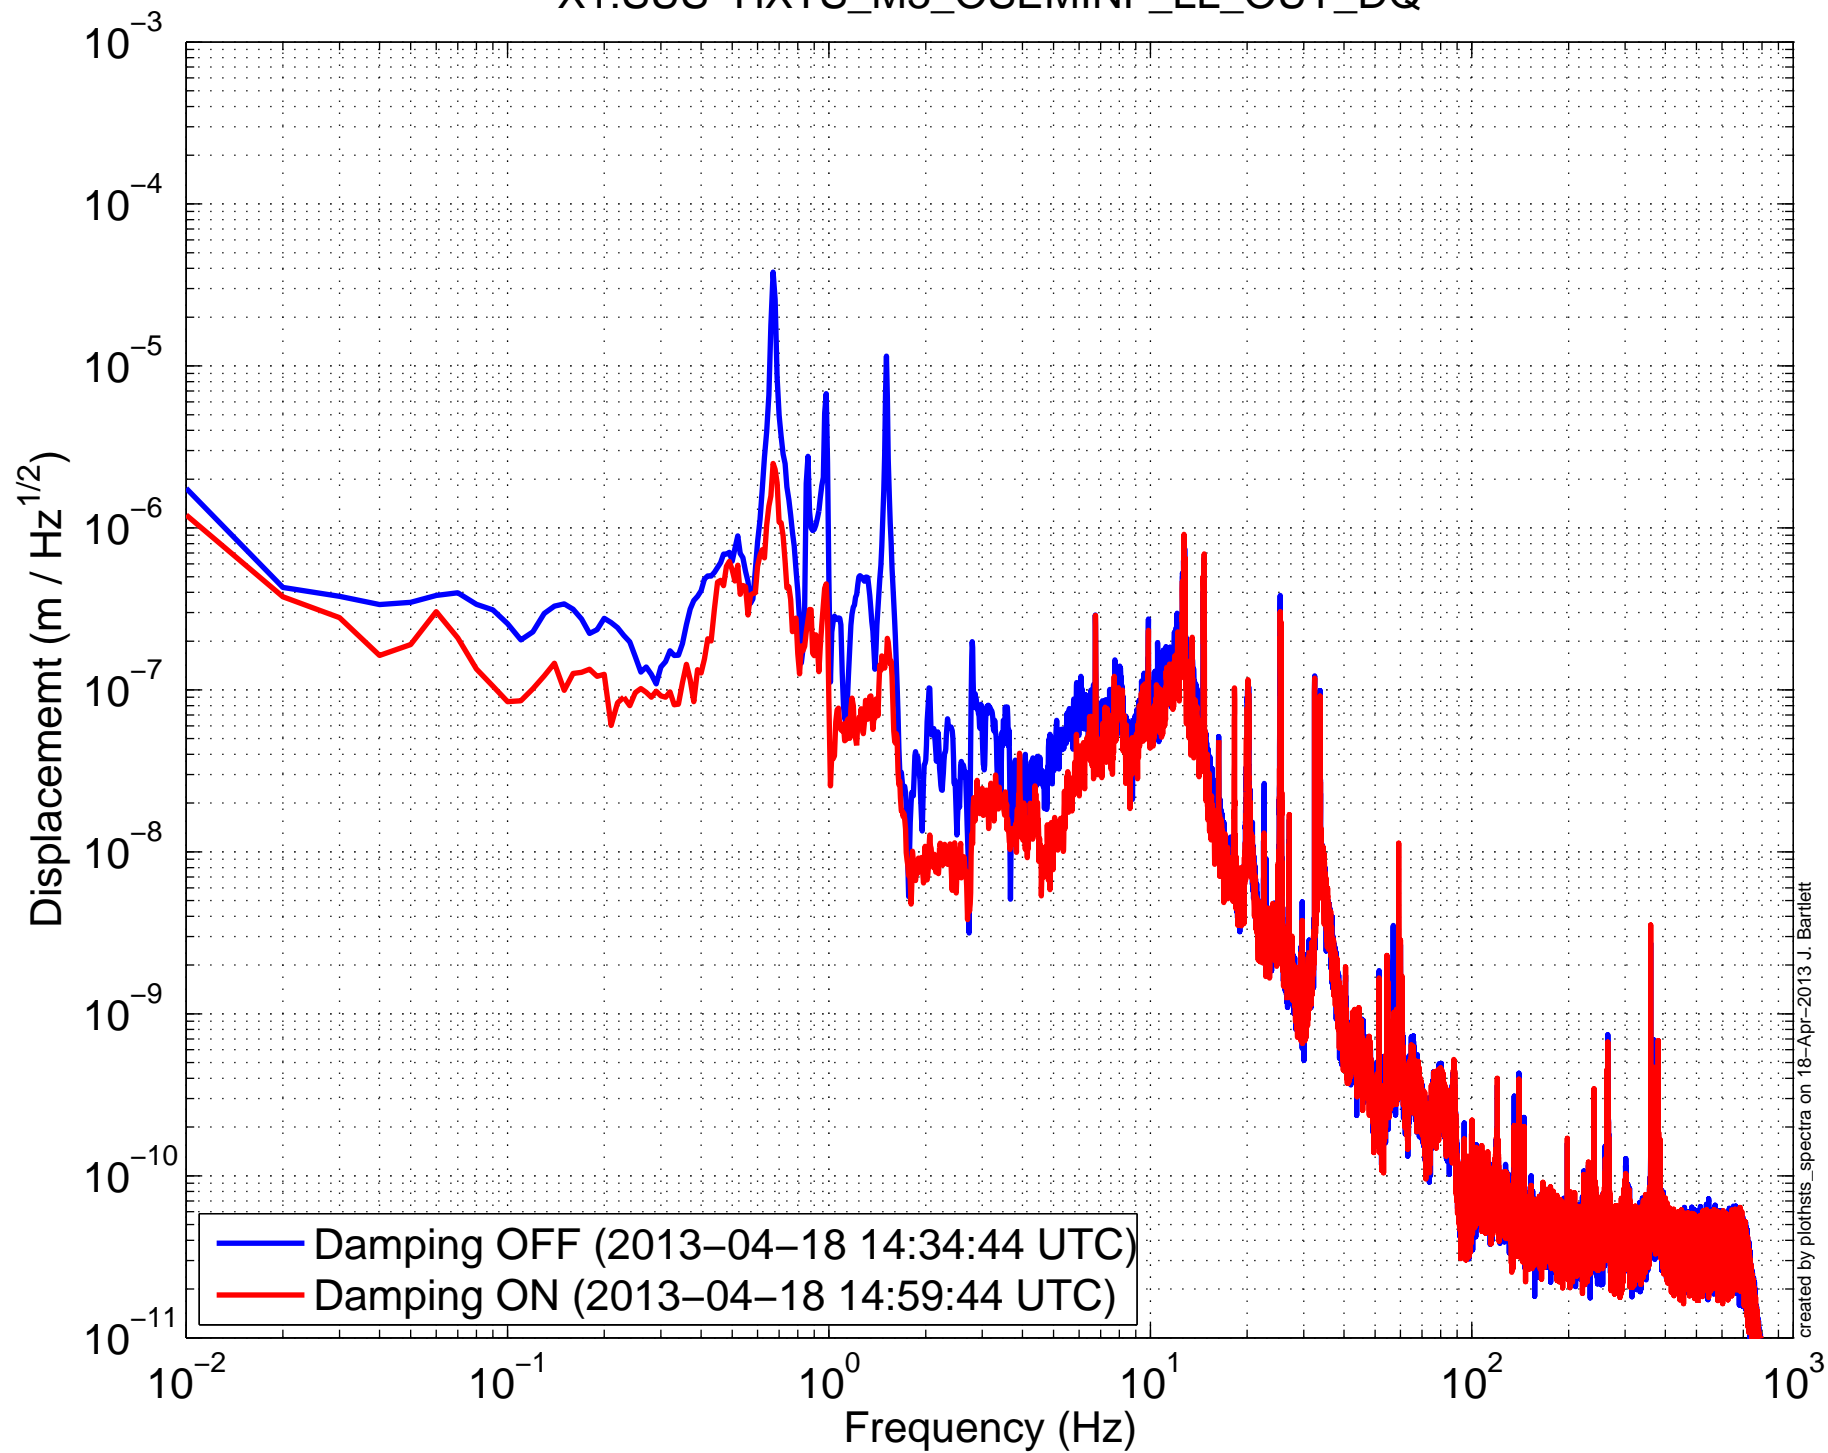

X1SUSPRM (HSTS) Amplitude Spectral Density
X1:SUS-HXTS_M3_OSEMINF_LL_OUT_DQ

X1SUSPRM (HSTS) Amplitude Spectral Density
X1:SUS-HXTS_M3_OSEMINF_LR_OUT_DQ

created by plotists_spectra on 18-Apr-2013 J. Bartlett

X1SUSPRM (HSTS) Amplitude Spectral Density
X1:SUS-HXTS_M3_OSEMINF_UL_OUT_DQ

X1SUSPRM (HSTS) Amplitude Spectral Density
X1:SUS-HXTS_M3_OSEMINF_UR_OUT_DQ

X1SUSPRM (HSTS) Amplitude Spectral Density
X1:SUS-HXTS_M3_OSEMWIT_L_DQ