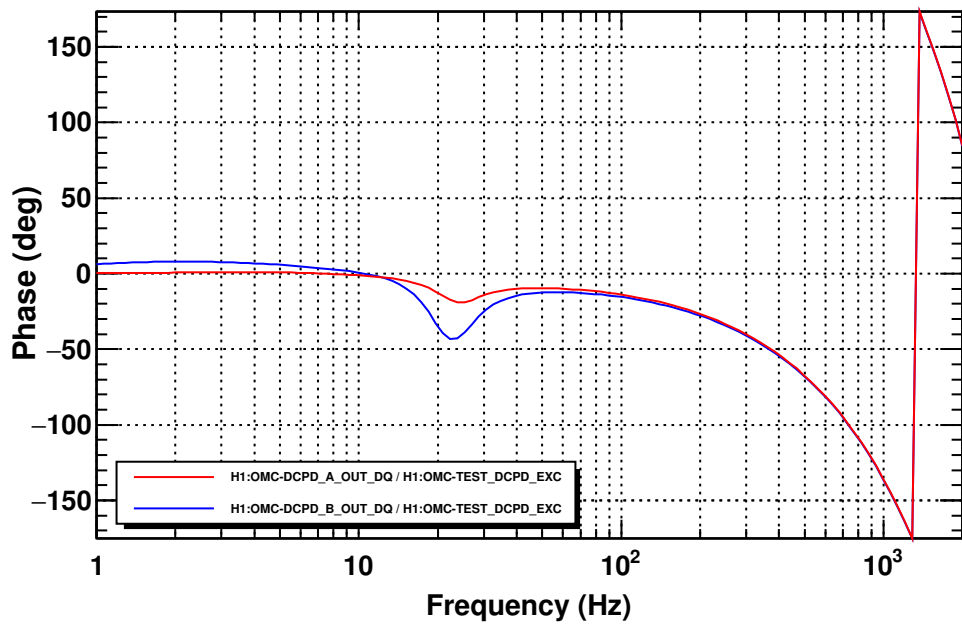

Transfer function

T0=15/03/2022 21:23:30.040039 Avg=121

Transfer function

T0=15/03/2022 21:23:30.040039 Avg=121

Transfer function

T0=15/03/2022 21:23:30.040039 Avg=121

Transfer function

T0=15/03/2022 21:23:30.040039 Avg=121