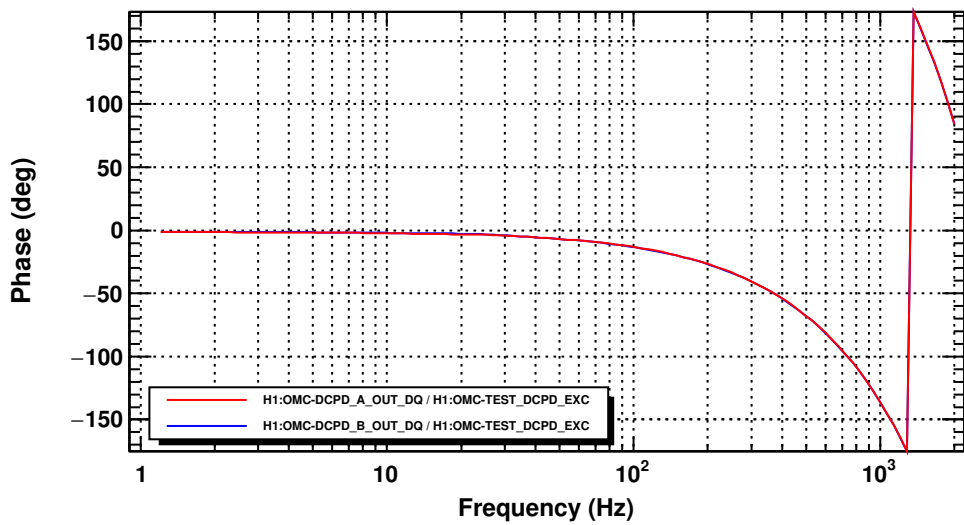

Transfer function

T0=16/03/2022 20:18:36.040039

Avg=5

Transfer function

T0=16/03/2022 20:18:36.040039

Avg=5

Transfer function

T0=16/03/2022 20:18:36.040039

Avg=5

Transfer function

T0=16/03/2022 20:18:36.040039

Avg=5