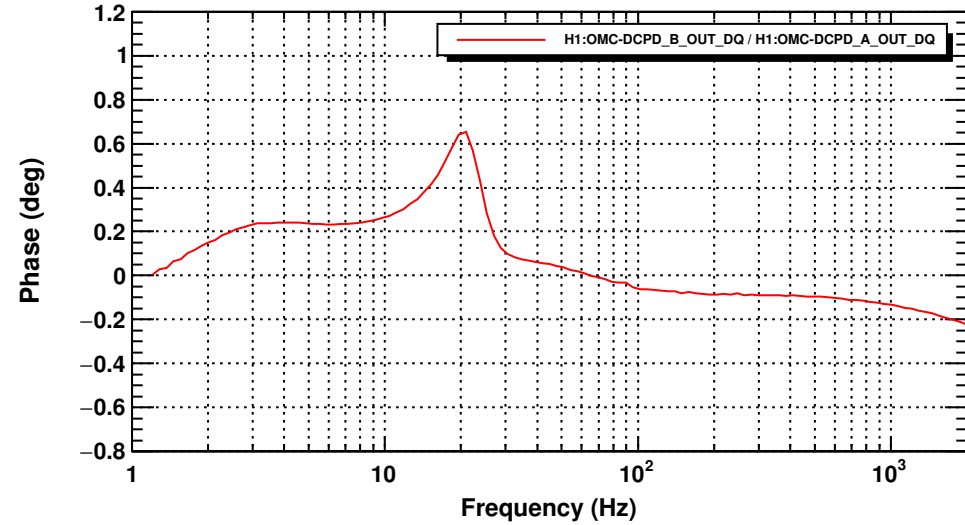

Transfer function

T0=16/03/2022 20:18:36.040039

Avg=5

Transfer function

T0=16/03/2022 20:18:36.040039

Avg=5

Transfer function

T0=16/03/2022 20:18:36.040039

Avg=5

Transfer function

T0=16/03/2022 20:18:36.040039

Avg=5