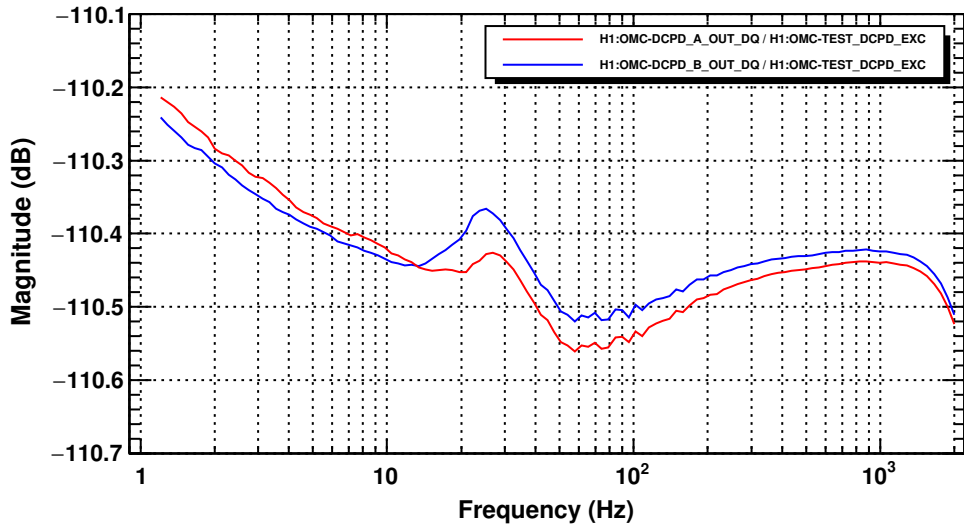

Transfer function

T0=16/03/2022 20:18:36.040039

Avg=5

Transfer function

T0=16/03/2022 20:18:36.040039

Avg=5

Transfer function

T0=16/03/2022 20:18:36.040039

Avg=5

Transfer function

T0=16/03/2022 20:18:36.040039

Avg=5