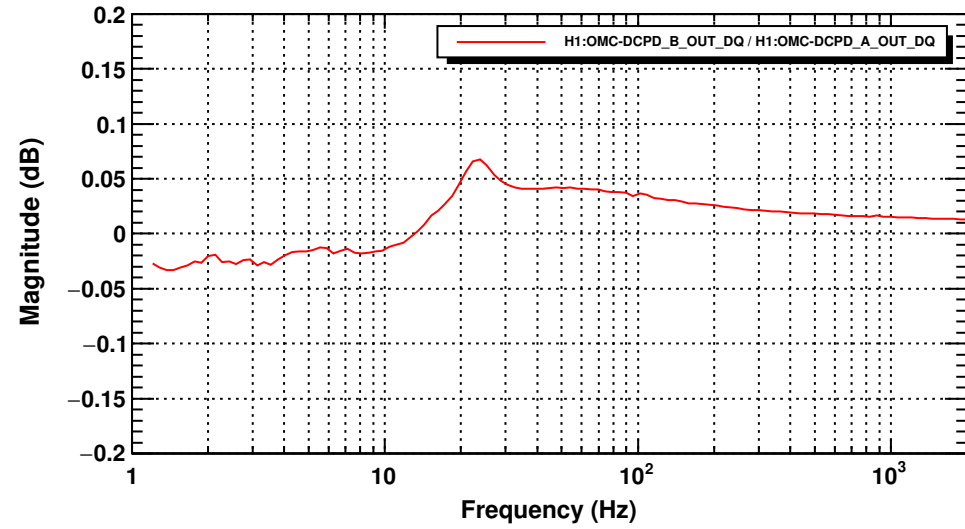

Transfer function

T0=16/03/2022 20:18:36.040039

Avg=5

Transfer function

T0=16/03/2022 20:18:36.040039

Avg=5

Transfer function

T0=16/03/2022 20:18:36.040039

Avg=5

Transfer function

T0=16/03/2022 20:18:36.040039

Avg=5