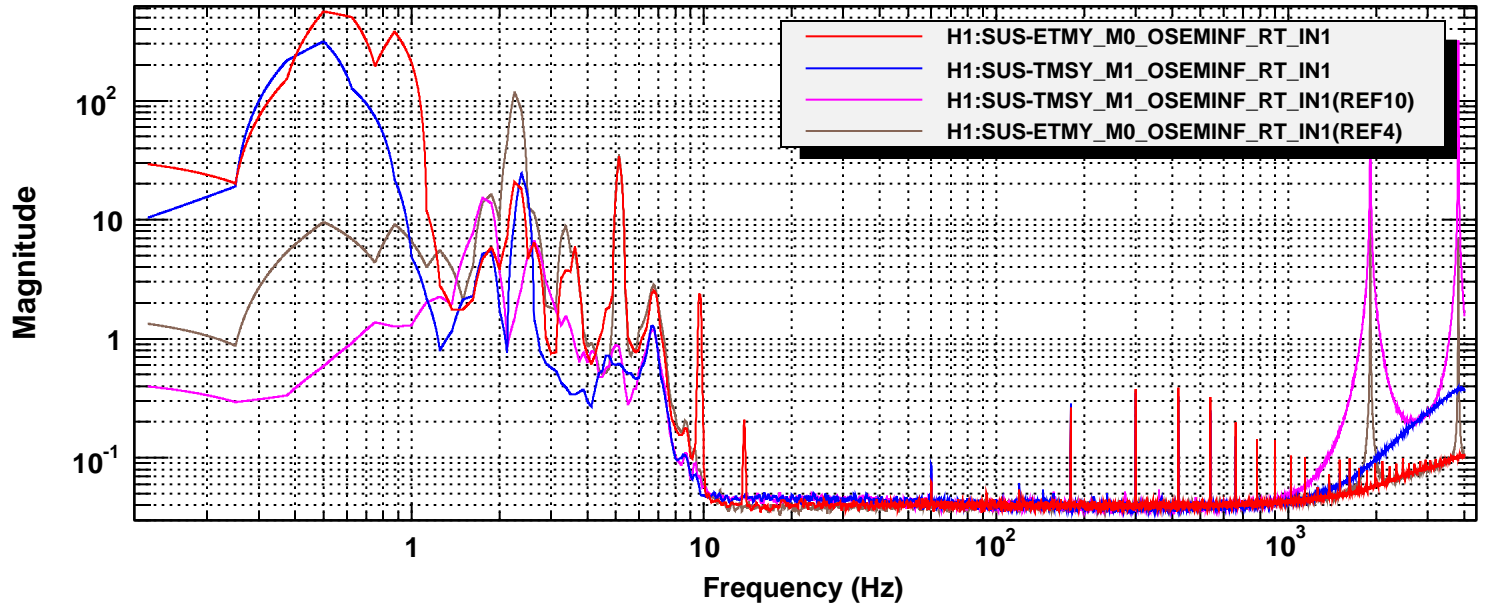

Power spectrum

*T0=01/05/2013 21:29:33

Avg=100/Bin=3L

BW=0.187493

Power spectrum

*T0=01/05/2013 21:29:33

Avg=100/Bin=3L

BW=0.187493