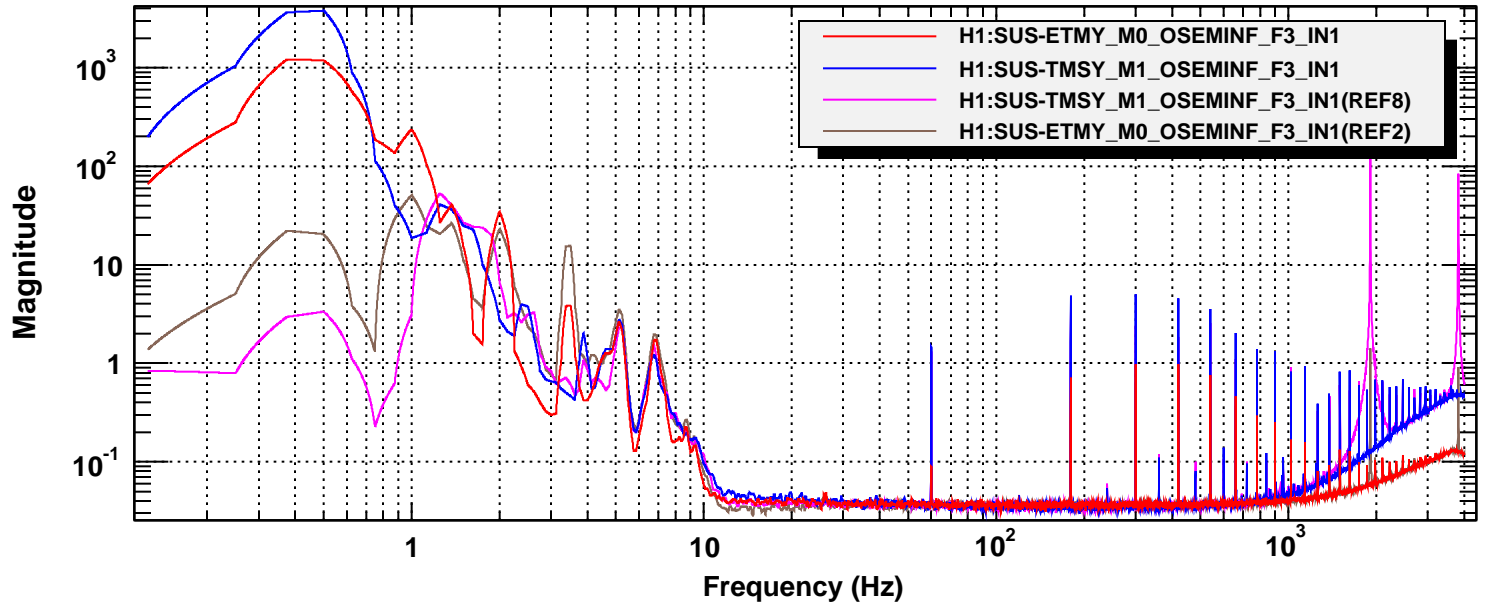

Power spectrum

*T0=01/05/2013 21:29:33

Avg=100/Bin=3L

BW=0.187493

Power spectrum

*T0=01/05/2013 21:29:33

Avg=100/Bin=3L

BW=0.187493