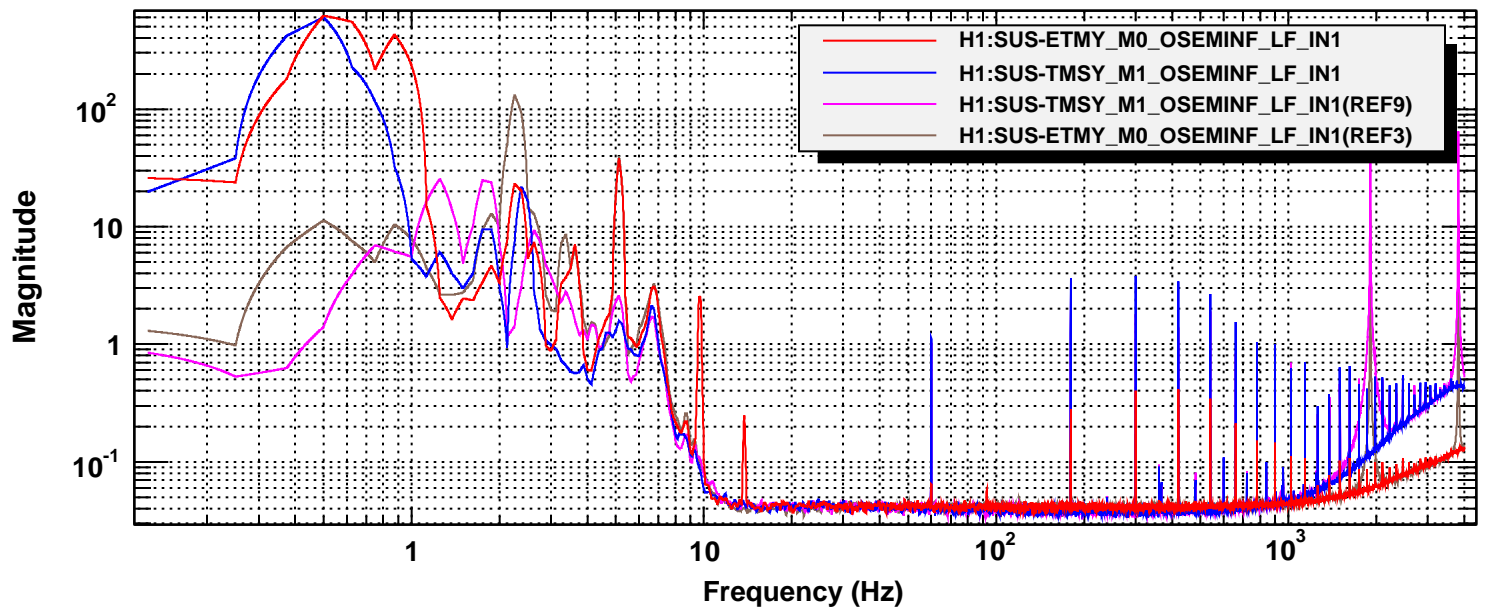

Power spectrum

*T0=01/05/2013 21:29:33

Avg=100/Bin=3L

BW=0.187493

Power spectrum

*T0=01/05/2013 21:29:33

Avg=100/Bin=3L

BW=0.187493