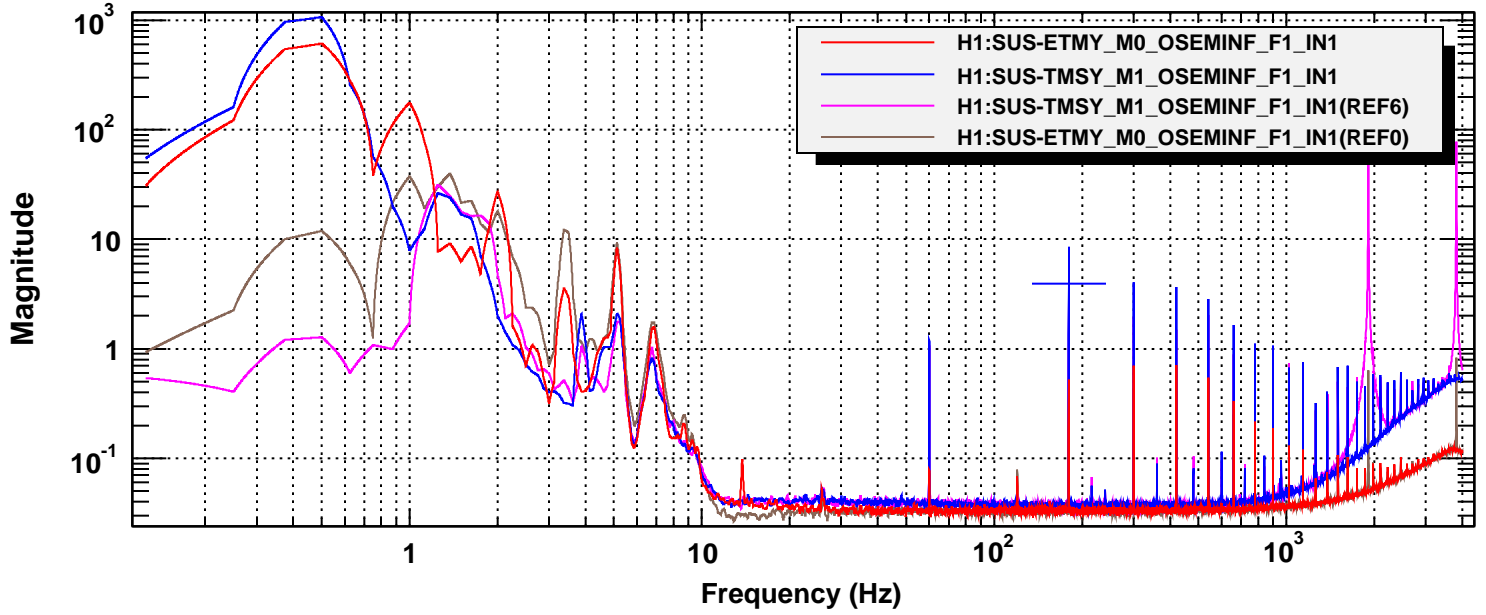

Power spectrum

*T0=01/05/2013 21:29:33

Avg=100/Bin=3L

BW=0.187493

Power spectrum

*T0=01/05/2013 21:29:33

Avg=100/Bin=3L

BW=0.187493