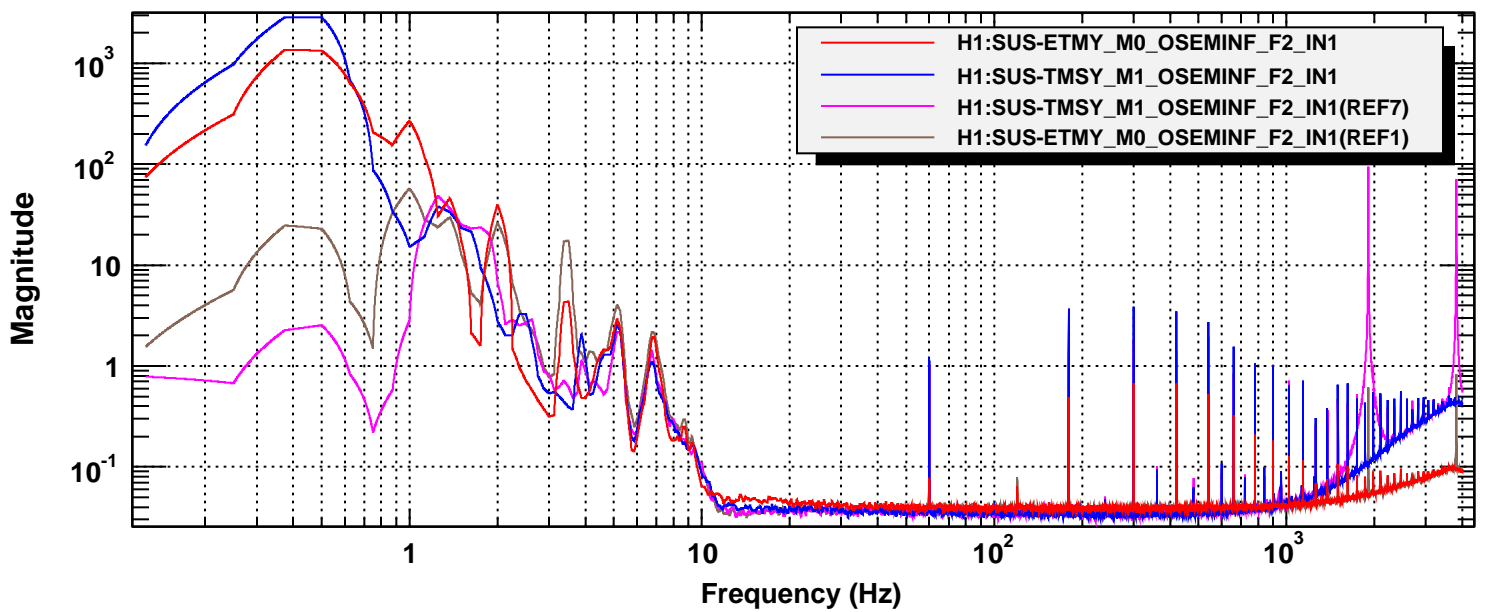

Power spectrum

*T0=01/05/2013 21:29:33

Avg=100/Bin=3L

BW=0.187493

Power spectrum

*T0=01/05/2013 21:29:33

Avg=100/Bin=3L

BW=0.187493