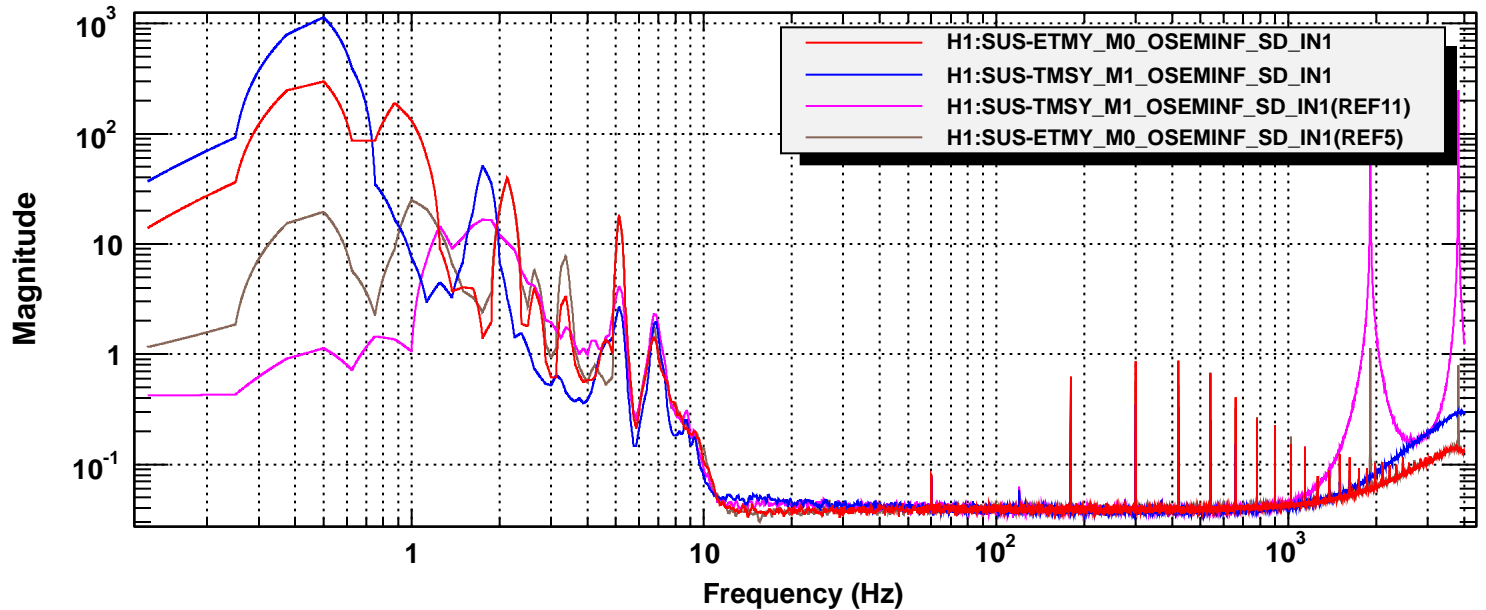

Power spectrum

*T0=01/05/2013 21:29:33

Avg=100/Bin=3L

BW=0.187493

Power spectrum

*T0=01/05/2013 21:29:33

Avg=100/Bin=3L

BW=0.187493