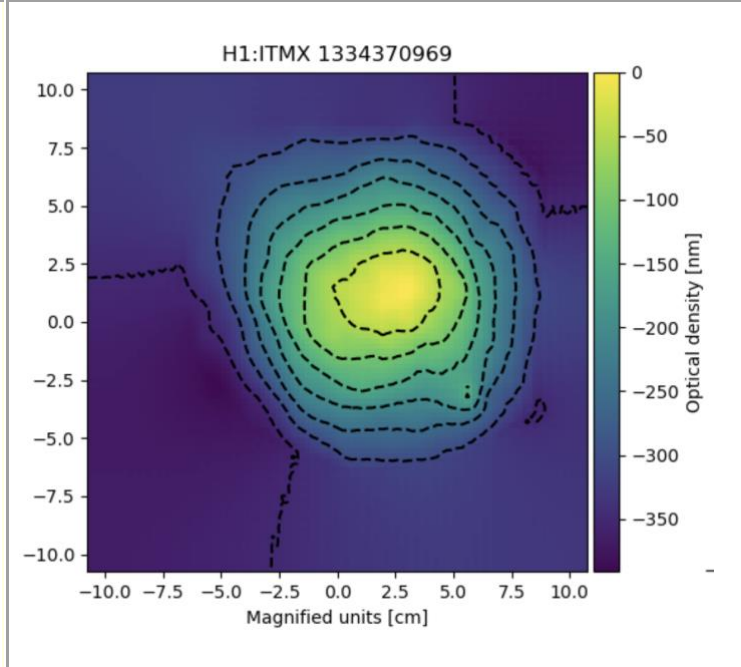

ITMX

ITMY

Lock with No RH

Lock with 0.68W/seg RH (turned on 45minutes before power up)