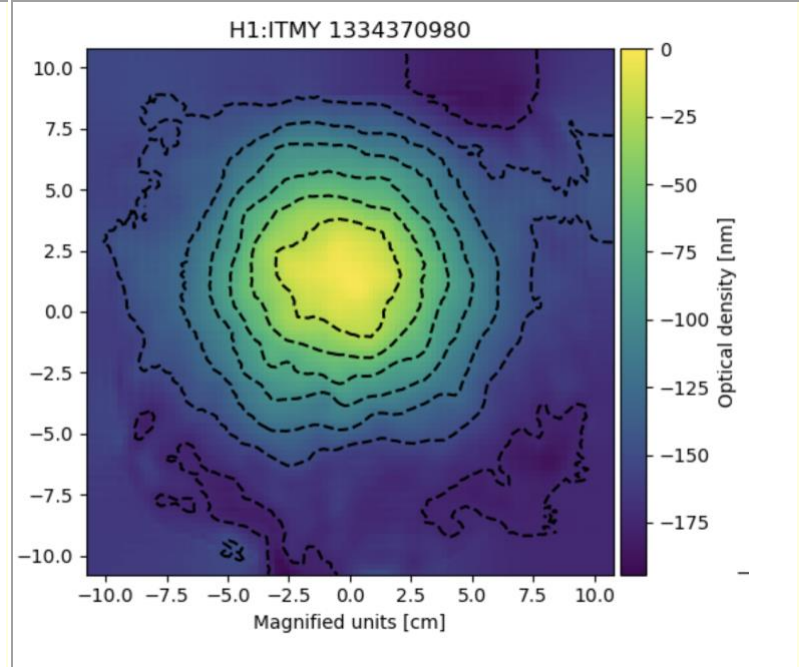

ITMX

ITMY

Lock with No RH

Lock with 0.68W/seg RH (turned on 45minutes before power up)