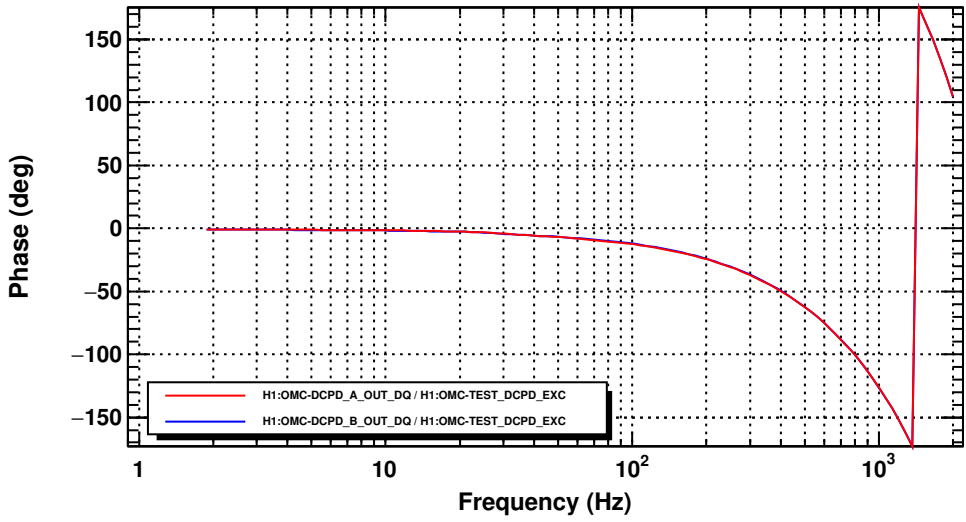

Transfer function

T0=30/04/2022 00:36:10.040039

Avg=111

Transfer function

T0=30/04/2022 00:36:10.040039

Avg=111

Transfer function

T0=30/04/2022 00:36:10.040039

Avg=111

Transfer function

T0=30/04/2022 00:36:10.040039

Avg=111