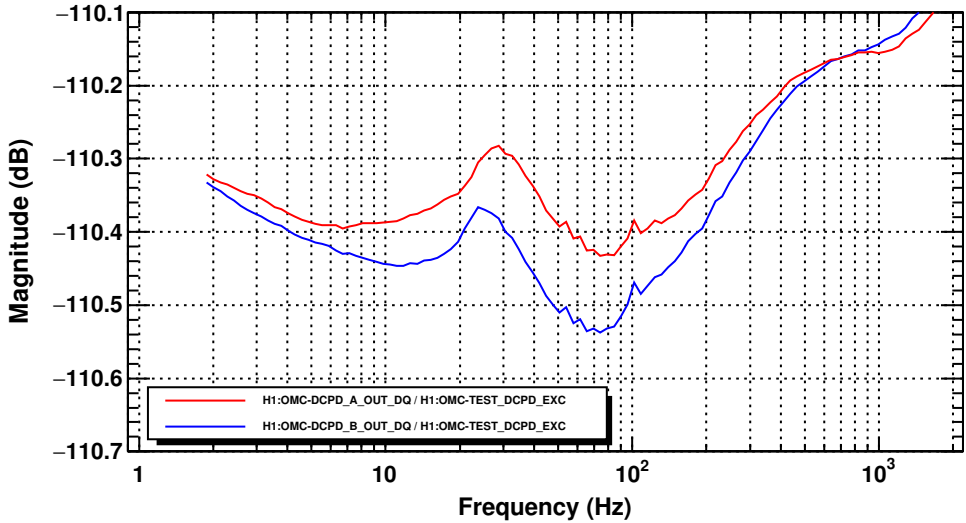

Transfer function

T0=30/04/2022 00:36:10.040039

Avg=111

Transfer function

T0=30/04/2022 00:36:10.040039

Avg=111

Transfer function

T0=30/04/2022 00:36:10.040039

Avg=111

Transfer function

T0=30/04/2022 00:36:10.040039

Avg=111