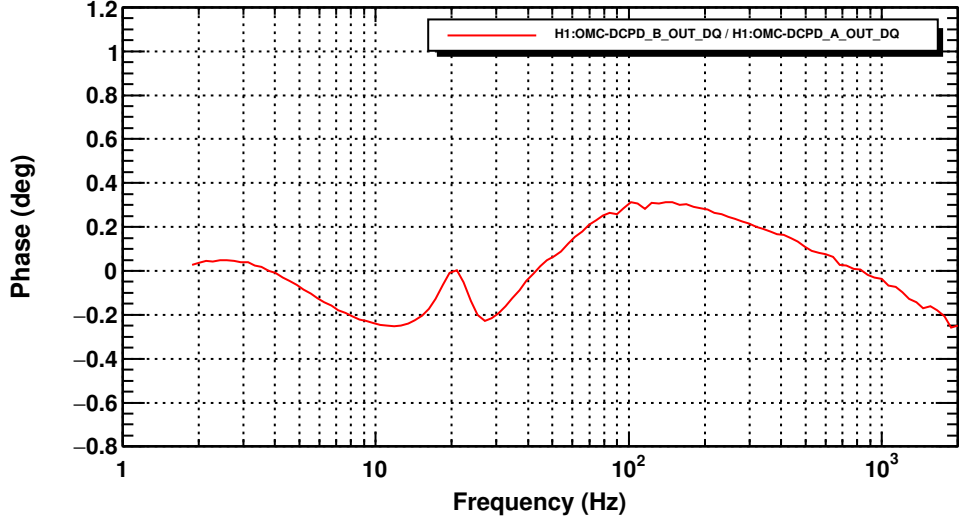

Transfer function

T0=30/04/2022 00:36:10.040039

Avg=111

Transfer function

T0=30/04/2022 00:36:10.040039

Avg=111

Transfer function

T0=30/04/2022 00:36:10.040039

Avg=111

Transfer function

T0=30/04/2022 00:36:10.040039

Avg=111