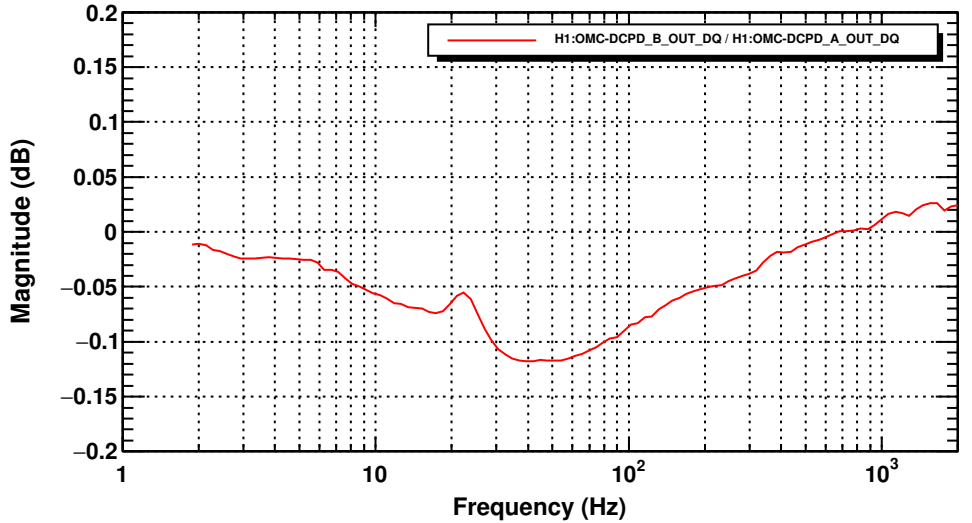

Transfer function

T0=30/04/2022 00:36:10.040039

Avg=111

Transfer function

T0=30/04/2022 00:36:10.040039

Avg=111

Transfer function

T0=30/04/2022 00:36:10.040039

Avg=111

Transfer function

T0=30/04/2022 00:36:10.040039

Avg=111